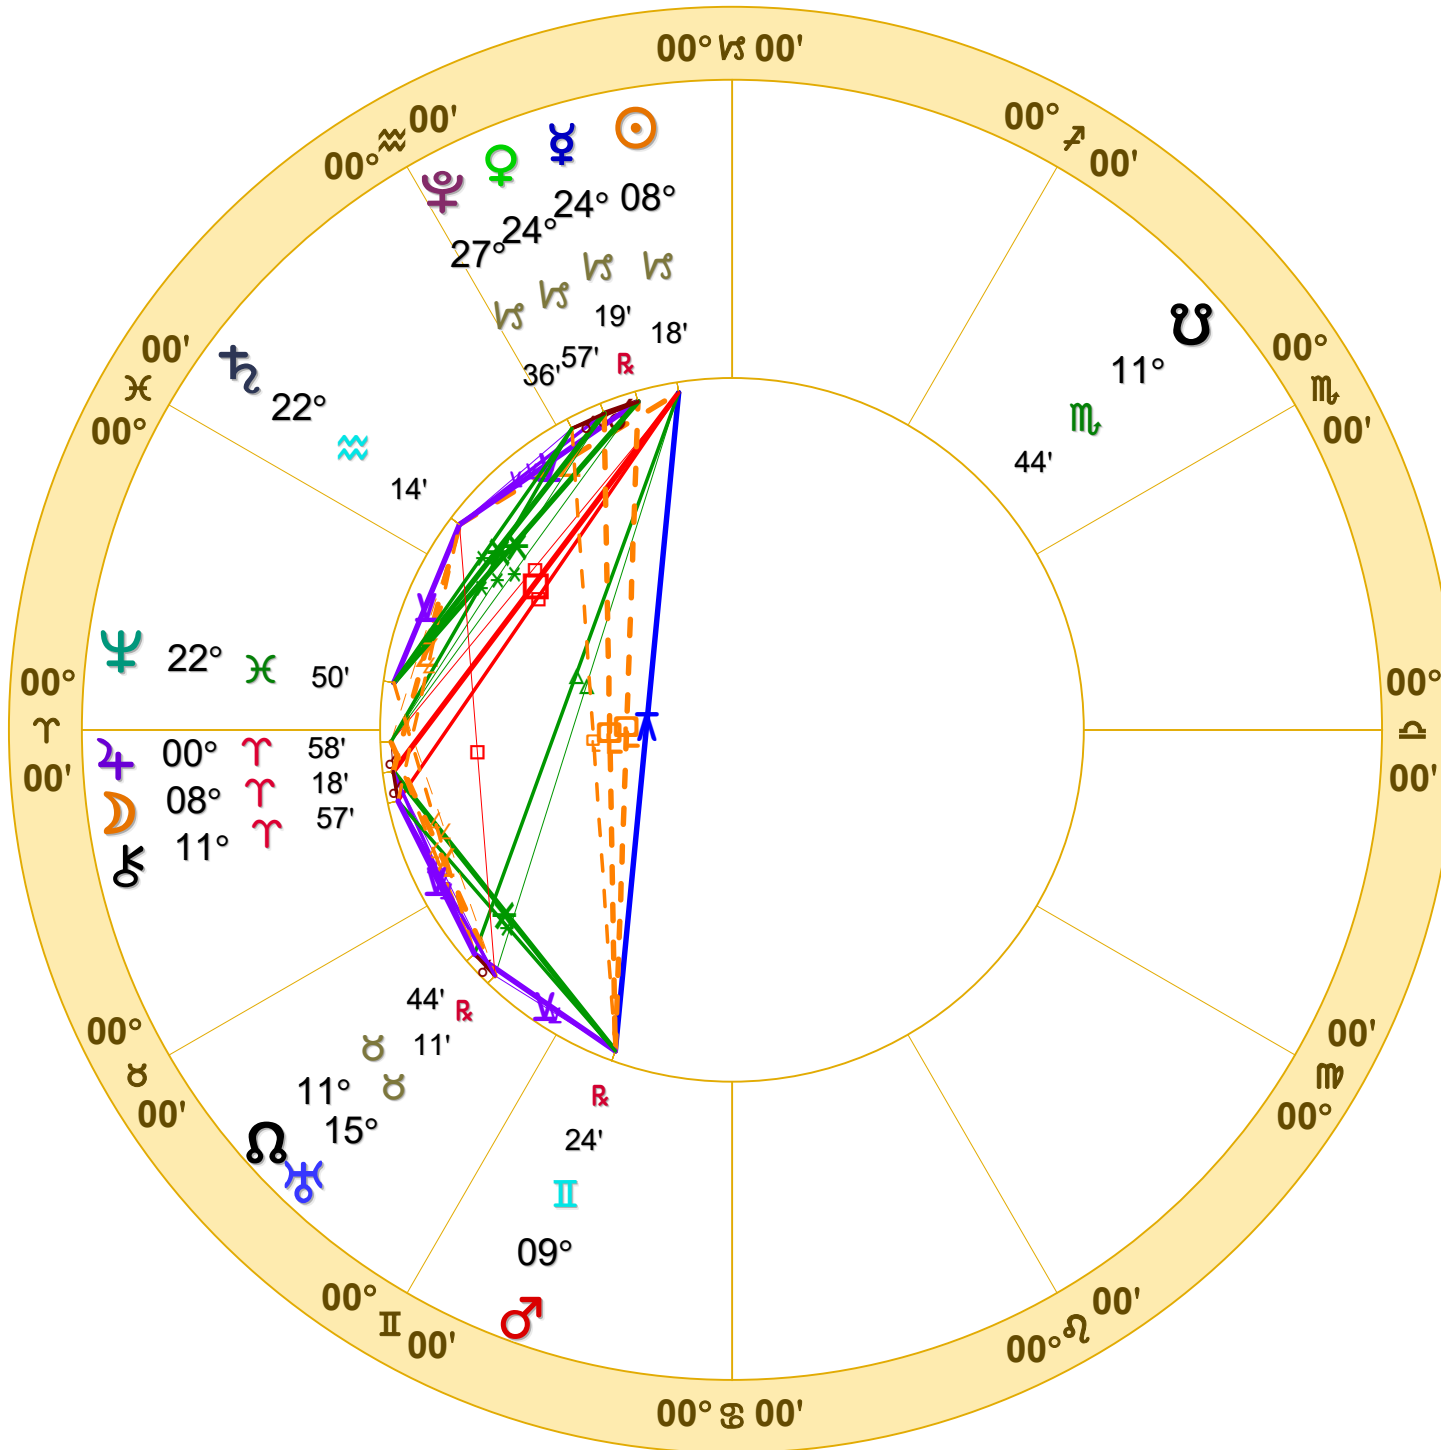

NATAL CHART

Transits

December 29, 2022
 8:20:20 PM EST
 Standard Time
 Gainesville, Florida
 29N39'05" 82W19'30"
 Time Zone: 5 hours West
 Geocentric
 Tropical 0-Aries

Doc Benton
 "The Wizard of AZ"
 Scottsdale, AZ