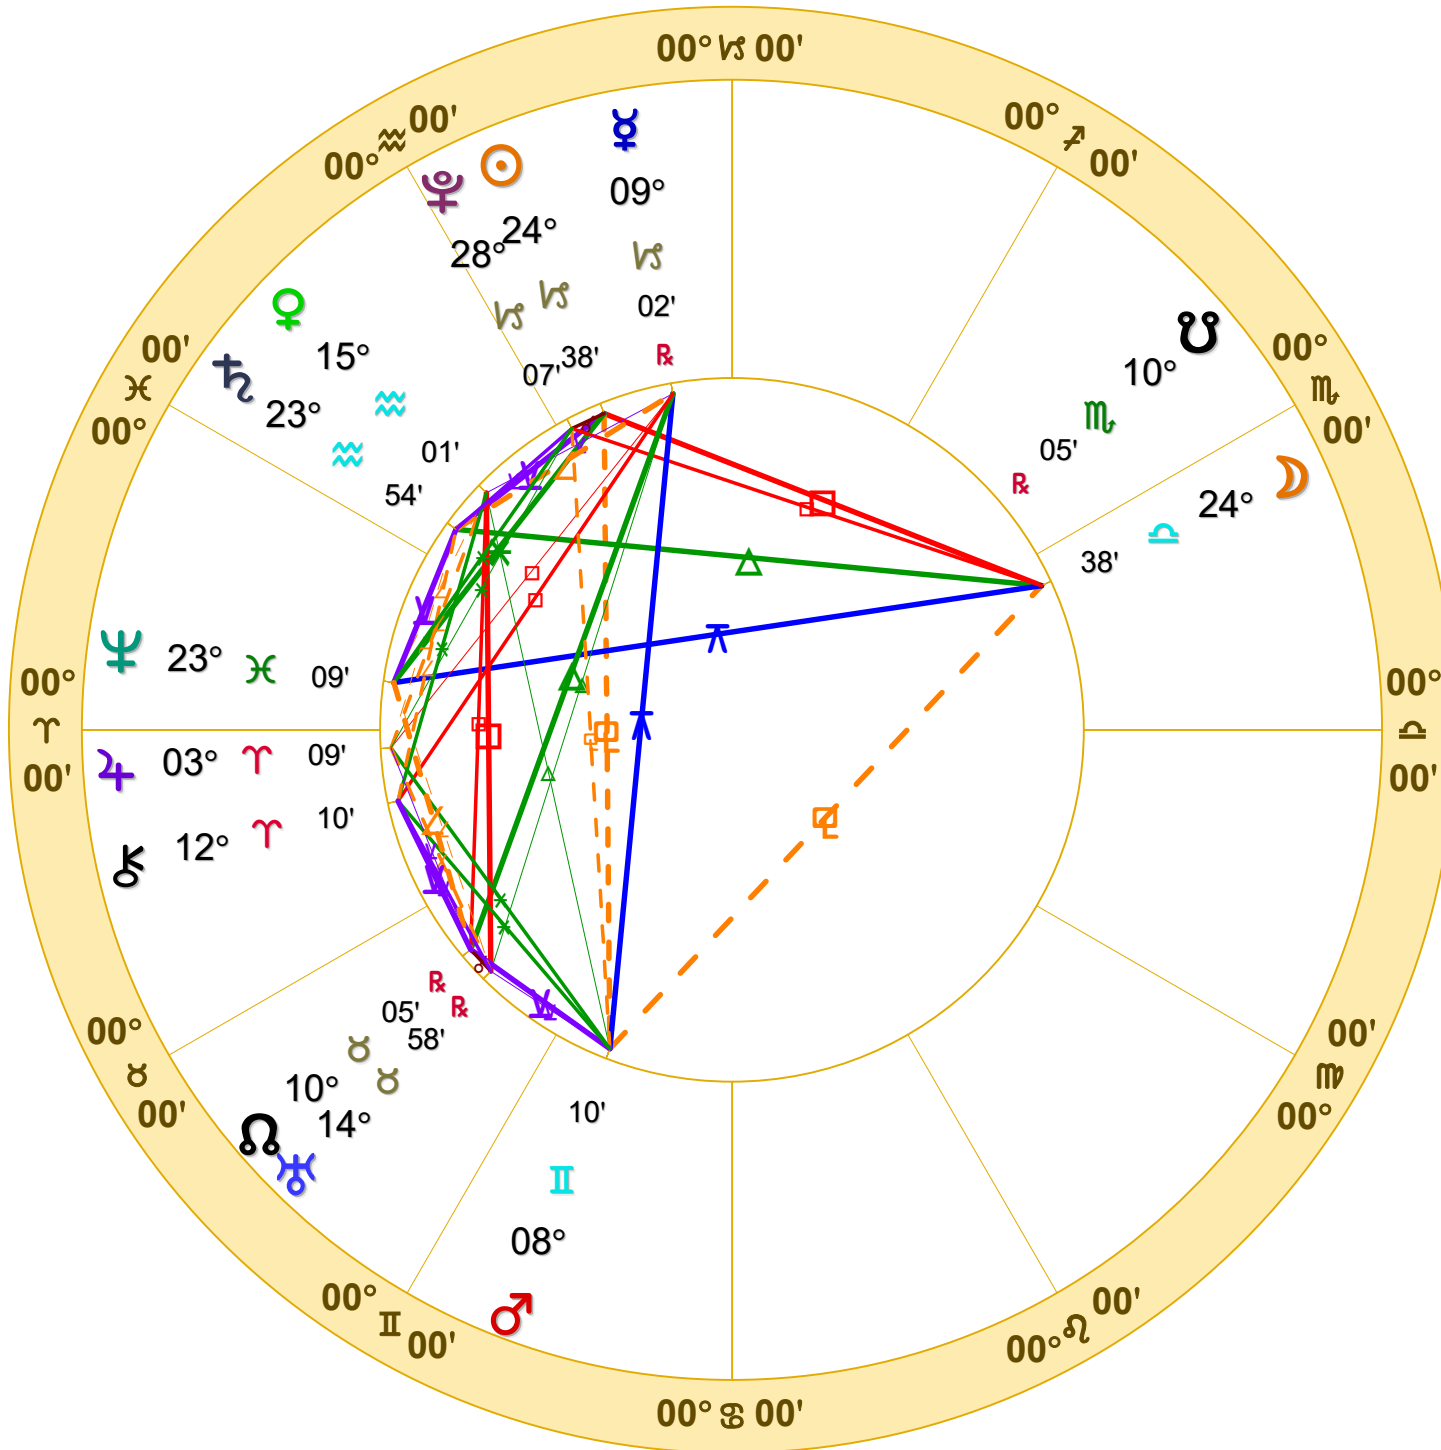

NATAL CHART

Transits

January 14, 2023
9:10:07 PM EST
Standard Time
Gainesville, Florida
29N39'05" 82W19'30"
Time Zone: 5 hours West
Geocentric
Tropical 0-Aries

Doc Benton
"The Wizard of AZ"
Scottsdale, AZ