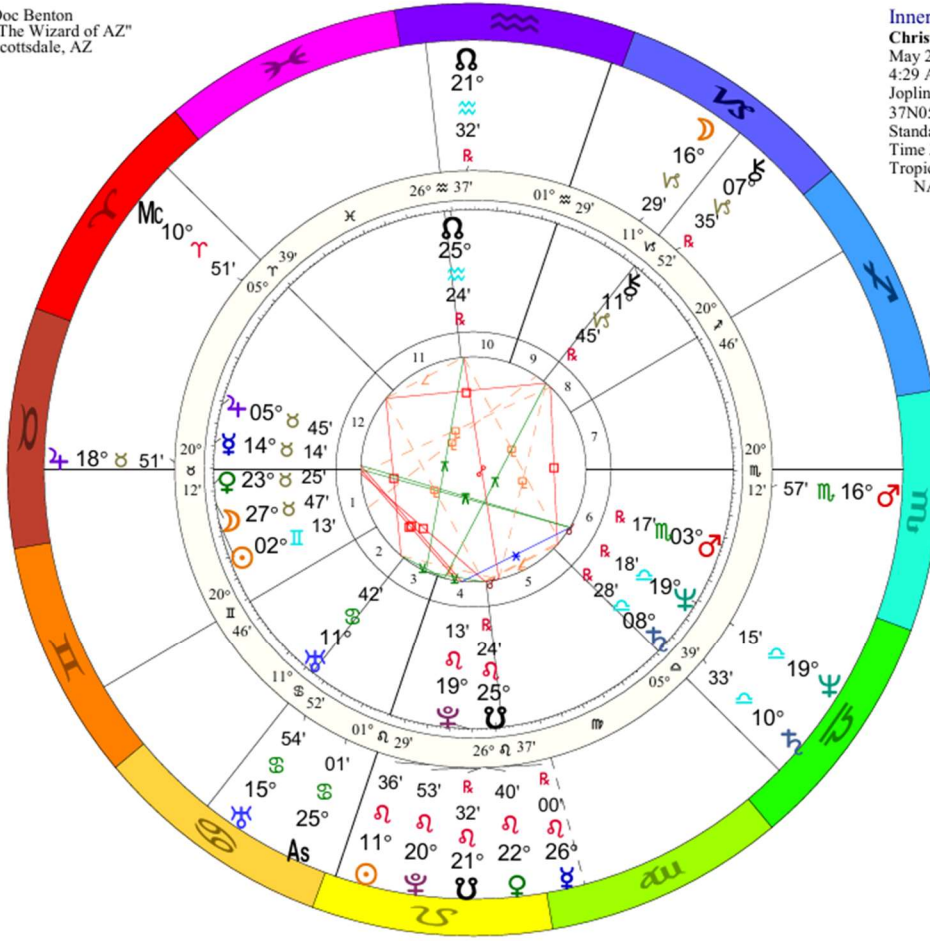

Doc Benton
"The Wizard of AZ"
Scottsdale, AZ

Inner Ring:
Christopher Benton
May 23, 1952
4:29 AM
Joplin, Missouri
37N05'03" 94W30'47"
Standard Time
Time Zone: 6 hours West
Tropical Regiomontanus
NATAL CHART

Outer Ring:
Christopher Benton
Calc: August 4, 1952
1:10:40 AM GMT
Joplin, Missouri
37N05'03" 94W30'47"
Greenwich Mean Time
Time Zone: 0 hours West
Tropical Regiomontanus
Secondary Progression, Solar Arc
MC Method, for January 1, 2025 at
12:00 PM GMT

♄♃♂	0°02's
♄♂♂	0°03'a
♄♂♂	0°07'a
♄♂♂	0°08's
♄♂♂	0°08's
♄♂♂	0°09'a
♄♂♂	0°21'a
♄♂♂	0°23'a
♄♂♂	0°23'a
♄♂♂	0°27's
♄♂♂	0°27's
♄♂♂	0°27'a
♄♂♂	0°36'a
♄♂♂	0°36'a
♄♂♂	0°40's
♄♂♂	0°42's
♄♂♂	0°44'a
♄♂♂	0°44'a
♄♂♂	0°44'a
♄♂♂	0°48'a
♄♂♂	0°50's
♄♂♂	0°51'a
♄♂♂	0°53's
♄♂♂	0°54'a
♄♂♂	0°57'a