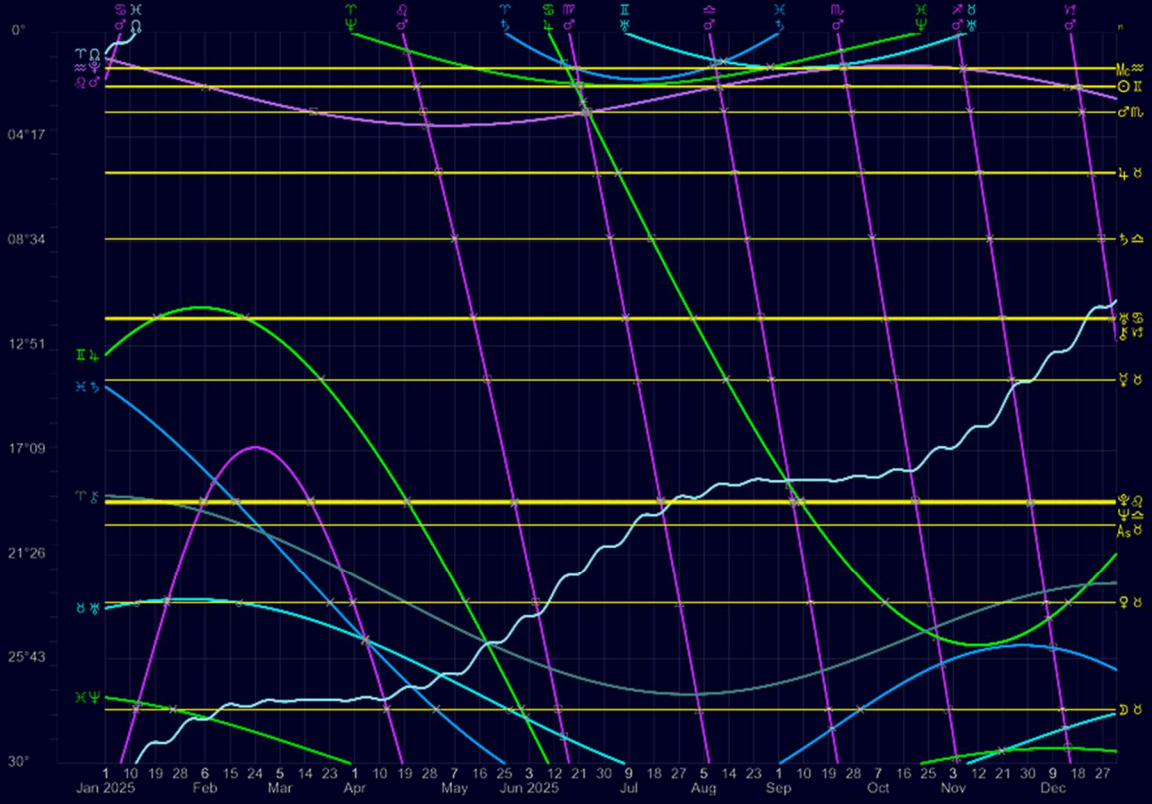

30.00° Geocentric Longitude, Transit Benton, Christopher, Scottsdale, Arizona 05-23-1952, natal