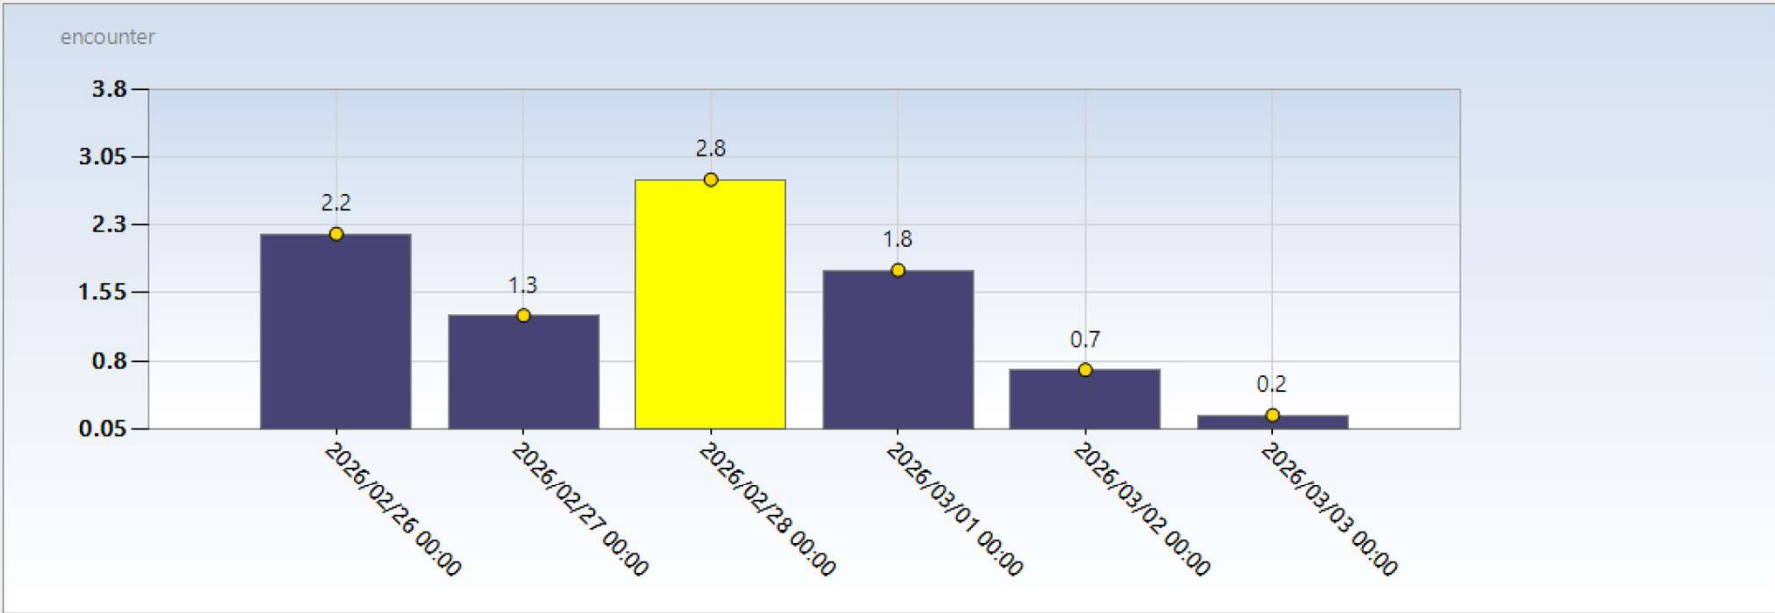

2026/02/26 00:00	2026/02/27 00:00	2026/02/28 00:00		2026/03/01 00:00	2026/03/02 00:00	2026/03/03 00:00
sociability: (3.3)...	depression: (2.4) ...	encounter: (2.8)	(E/A=3)(ψ 60° M)(α=3/α)(β=α/A)(E=α/A)(α/M=E)(A 0° β)(A=α/β)(...	break: (3.4) ...	libido: (2.6) ...	determination: ...
encounter: (2.2)...	break: (2.2) ...	friendship: (2.6)	(E/A=3)(ψ 60° M)(α=3/α)(β=α/A)(E=α/A)(α/M=E)(A 0° β)(A=α/β)(ψ/...	organization: (3...	separation: (2.1...	organization: (:
friendship: (2.0)...	friendship: (1.9) ...	change: (2.2)	(ψ 120° β)(ψ=α/M)(α/h=ψ)(A 0° β)(A=α/β)	loneliness: (3.0)...	break: (2.0) ...	loneliness: (2.2
joy: (1.5) ...	encounter: (1.3) ...	ambition: (2.2)	(ψ 60° M)(ψ=3/α)(E/M=α)(h 120° α)(α/α=E)(α/M=E)	success: (2.6) ...	determination: (...	inspiration: (1.8
thought: (1.5) ...	love: (1.3) ...	relocation: (2.0)	(α/h=ψ)(h 120° α)(A 0° β)(ψ/α)=A)	separation: (2.3...	success: (2.0) ...	effort: (1.5)
success: (1.4) ...	passion: (1.3) ...	success: (2.0)	(E/A=3)(ψ 120° β)(ψ=3/α)(α/α)=α)(α=3/α)(h 120° α)(ψ 120° α)(E=...	change: (2.1) ...	loneliness: (1.8)...	break: (1.5)

- accident
- ambition
- art
- break
- chance
- change
- commitment
- depression
- determination
- difficulty
- discussion
- disease
- disillusion
- dissatisfaction
- effort
- encounter
- friendshin

☐ Angles for dates labels (X axis): 45° ☐ Intervals: 1 ☐ Settings ☐ Cursor