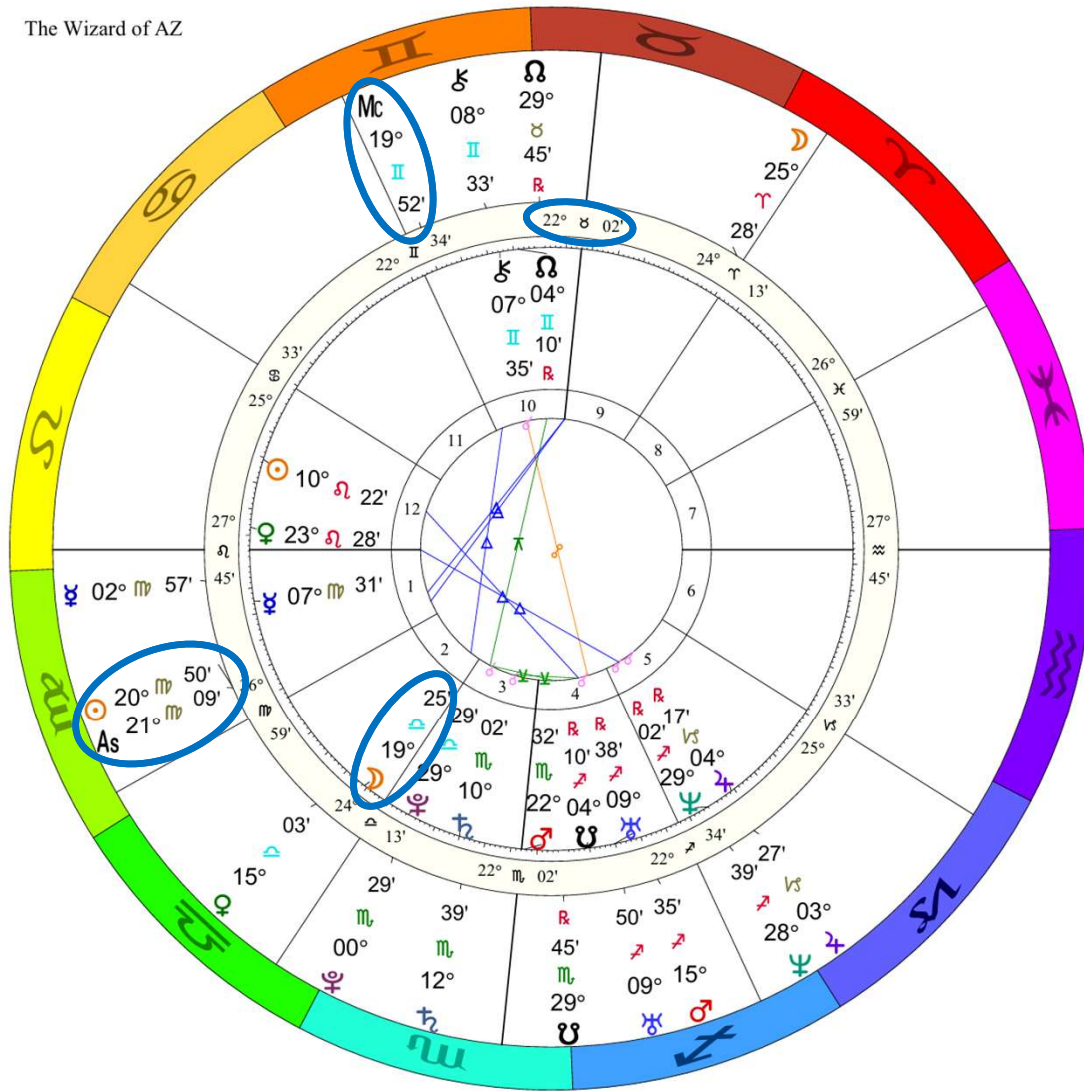

Doc Benton
The Wizard of AZ

Inner Ring:
JD Vance
August 2, 1984
8:11 AM
Middletown, Butler, OH
39N30'54" 84W23'54"
Daylight Saving Time
Time Zone: 5 hours West
Tropical Campanus
NATAL CHART

Outer Ring:
JD Vance
Calc: September 13, 1984
11:22:59 AM GMT
Middletown, Butler, OH
39N30'54" 84W23'54"
Greenwich Mean Time
Time Zone: 0 hours West
Tropical Campanus
Secondary
Progression, Time
Method, for July
21, 2026 at 12:00
PM GMT

♌♌	2°37's	♌♌	0°16'a
♌♍	1°00's	♌♎	0°22'a
♌♏	0°58's	♌♐	0°32'a
AsΔ♌	0°54's	♌♑	0°49'a
♌ΔMc	0°27's	McΔAs	0°53'a
♌♌	0°12's	♌♌	1°05'a
♌♍	0°12'a	McΔ♌	1°12'a
♌♎	0°16'a		

Vance Progressions July 21, 2026

p. Sun/Ascendant trine
n. Midheaven

p. Midheaven trine n.
Moon