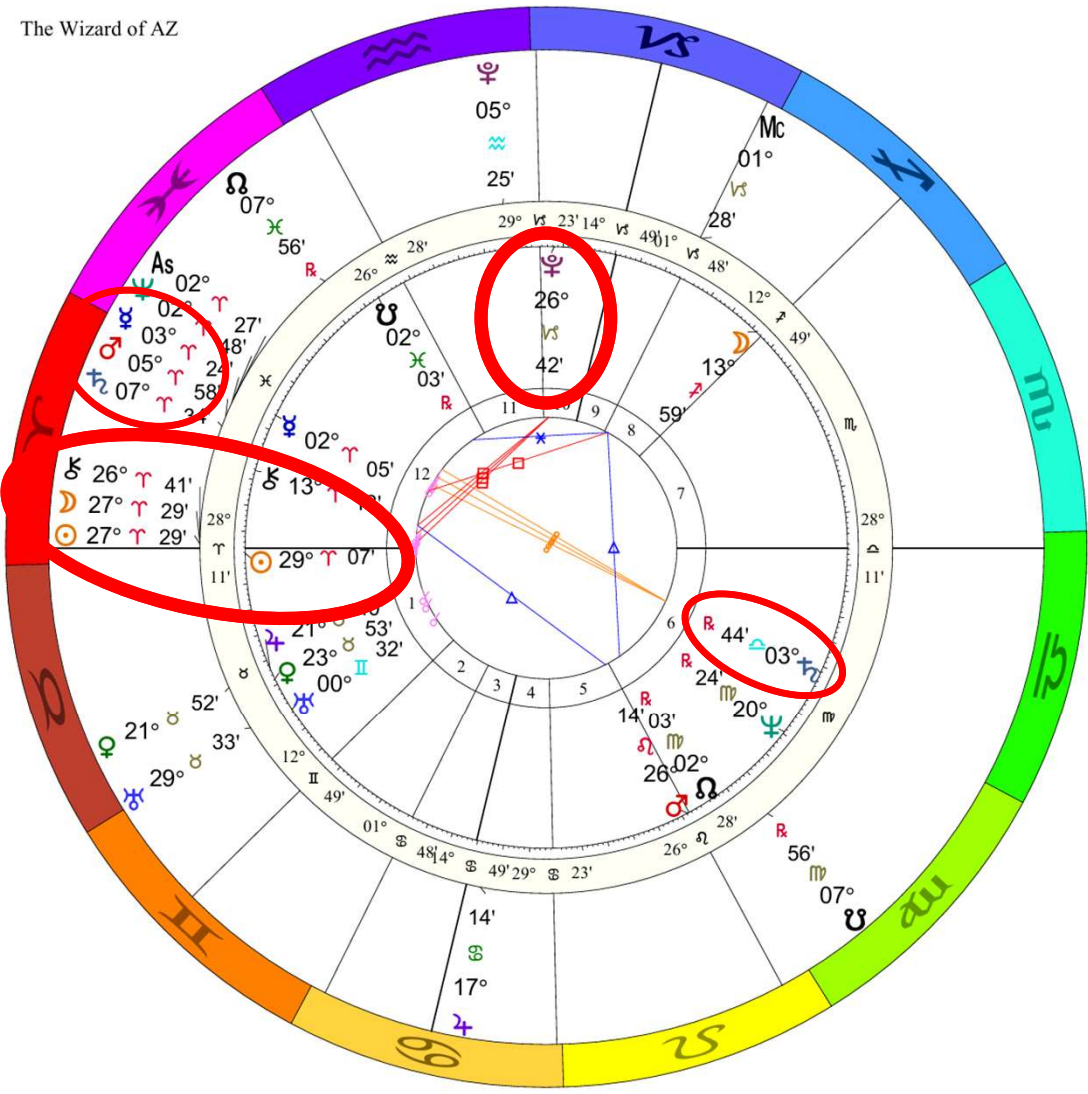

USA Constitution
September 17, 1787
11:29 AM
Philadelphia, PA
39N57'08" 75W09'51"
Local Mean Time
Time Zone: 0 hours West
Tropical Campanus
NATAL CHART

Battle of Lexington
April 19, 1775
5:00 AM
Lexington, Massachusetts
NATAL CHART

Doc Benton
The Wizard of AZ

Inner Ring:
Battle of Lexington
April 19, 1775
5:00 AM
Lexington, Massachusetts
42N26'50" 71W13'30"
Standard Time
Time Zone: 5 hours West
Tropical Campanus
NATAL CHART

Outer Ring:
New Moon Apr 17 2026
April 17, 2026
4:51:30 AM
Scottsdale, Arizona
33N30'33" 111W53'54"
Standard Time
Time Zone: 7 hours West
Tropical Campanus
New Moon
(astrological)

♁♂	2°26's	♃♁♁	0°20'a
♁♂♂	1°30's	♂♁♂	0°28'a
♁♂♂	1°19's	♁♁♂	0°34'a
♁♂♂	0°59's	♁♁♂	0°34'a
♁♁♁	0°47's	♁♁♂	0°36'a
♁♁♁	0°47's	♁♁♂	0°44'a
♁♁♁	0°42's	♁♁♂	0°56'a
♁♁♁	0°42's	♁♁♂	1°17'a
♁♁♁	0°23's	♁♁♂	1°38'a
♁♁♁	0°12's	♁♁♂	1°38'a
♁♁♁	0°00'a	♁♁♂	2°01'a

Battle of Lexington New Moon April 17, 2026

t. Chiron/Sun/Moon square n. Pluto

t. Mercury/Mars/Saturn opposite n. Saturn