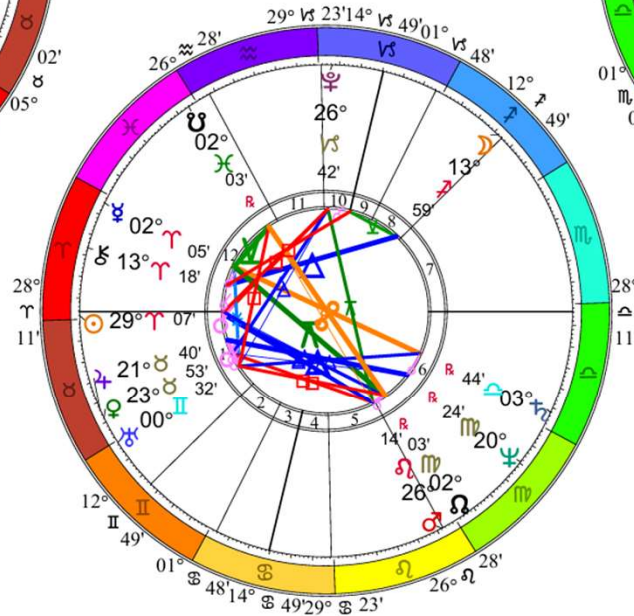

Tropical Campanus
Time Zone: 5 hours West
Standard Time
42N26'50" 71W13'30"

Battle of Lexington
April 19, 1775
5:00 AM
Lexington, Massachusetts
NATAL CHART