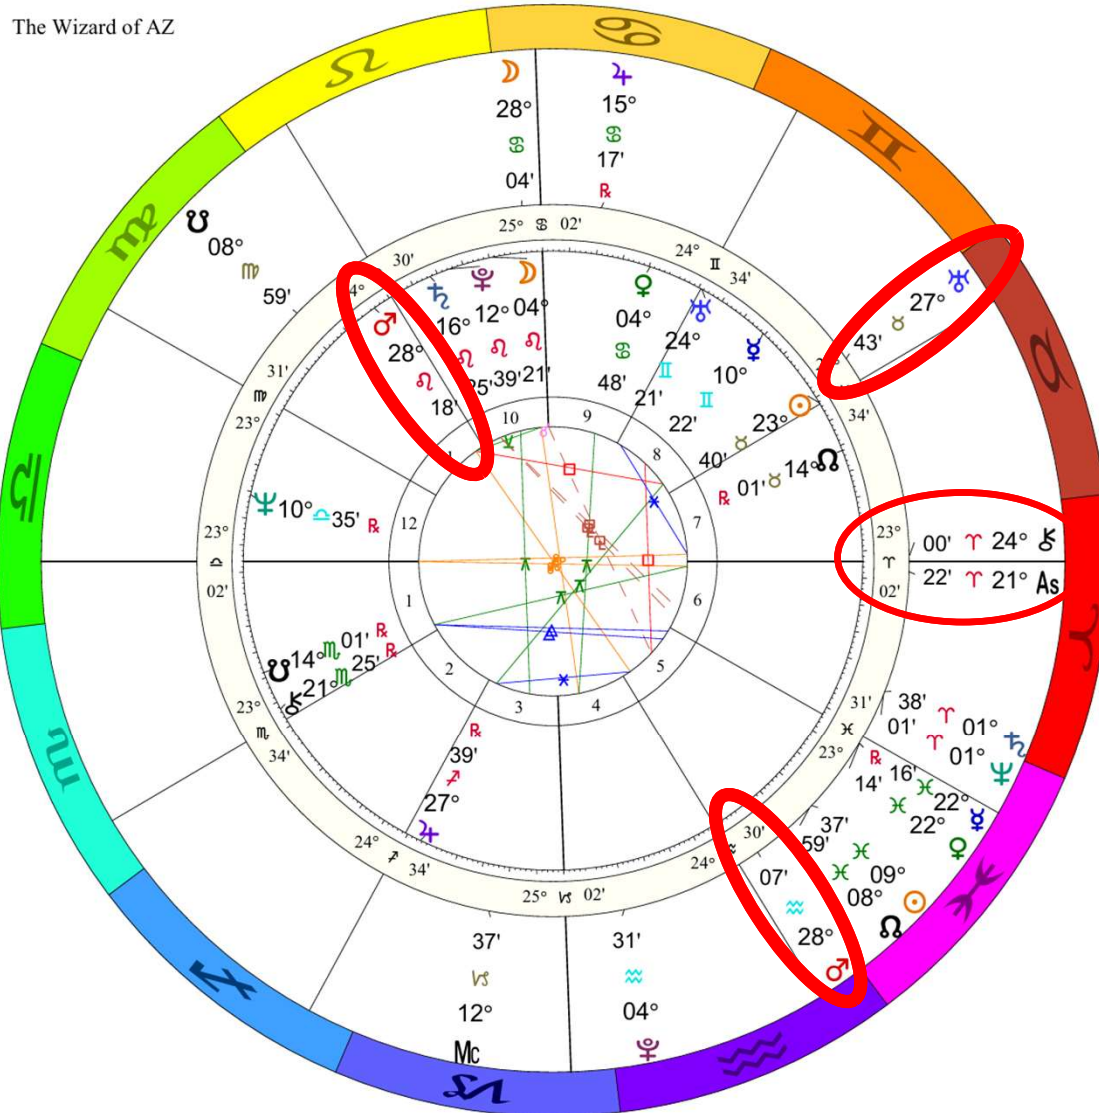

Doc Benton
The Wizard of AZ

Inner Ring:
Israel
May 14, 1948
4:00 PM
Tel Aviv, Israel
32 N 04 34 E 46
Standard Time
Time Zone: 2 hours East
Tropical Campanus
NATAL CHART

Outer Ring:
Iran bombing
February 28, 2026
9:27 AM
Tehran, Iran
35 N 40 51 E 26
Daylight Saving Time
Time Zone: 3 hr 30 min East
Tropical 0-Aries
NATAL CHART

♄♁♀	0°49's	♁♄♄	0°01'a
♁♁♁	0°45's	♄♄♄	0°02'a
♄♁♁	0°35's	♄♄♄	0°09'a
♄♁♁	0°28's	♄♄♄	0°11'a
♄♁♁	0°26's	♄♄♄	0°14'a
♄♁♁	0°24's	♄♄♄	0°51'a
♄♁♁	0°21's	♄♄♄	0°58'a
♄♁♁	0°17's	♄♄♄	1°40'a
♄♁♁	0°13's	♄♄♄	3°02'a
♄♁♁	0°04's		

Israel Iran Bombing

t. Mars/Uranus
opposition/square
n. Mars

t. Chiron conjunct n.
Descendant