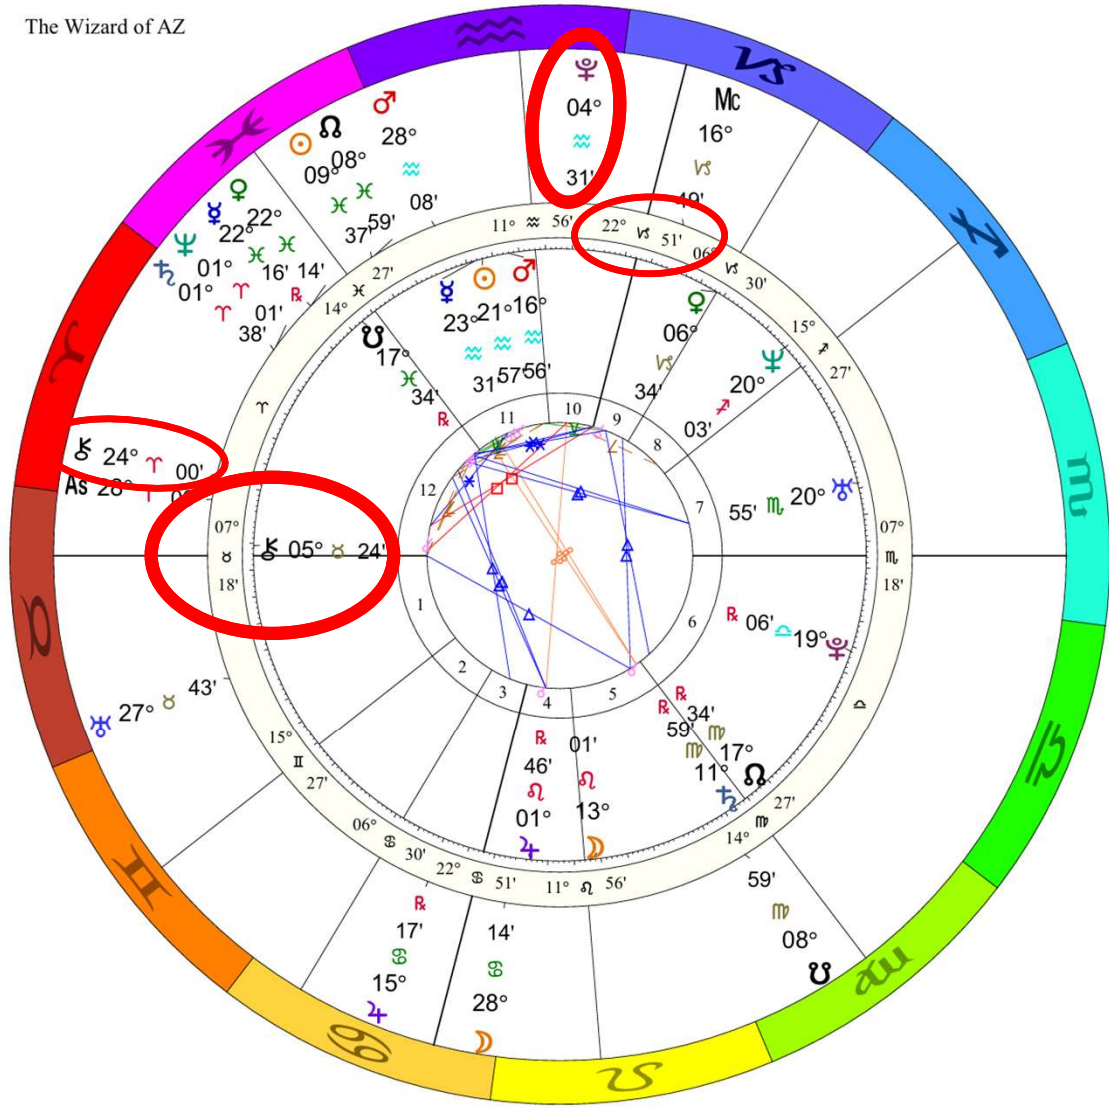

**Uranus square Mars
February 27, 2026**

Anytime there is an exact square between Mars and Uranus, there is a heightened risk of sudden violence or even war.

♀♂♂	12°35's	♂♂♂	0°00'a
♂♂♀	12°29's	♁♁♁	0°13'a
♂♂♂	11°23's	♂♂♁	0°47'a
♁♂♂	9°10's	♁♂♀	0°50'a
♁♂♁	8°35's	♂♂♀	0°52'a
♁♂♂	6°48's	♂♂♂	1°32'a
♂♂♂	5°24's	♂♂♁	1°43'a
♂♂♂	3°52's	♀♂♂	2°25'a
♂♂♁	0°34's	♂♂♂	3°17'a
♂♂♂	0°06's	♁♂♁	3°43'a
♂♂♂	0°06's	♀♂♁	9°26'a
♂♂♂	0°06's	♀♂♂	10°00'a
♂♂♂	0°00's	♂♂♂	11°16'a
♂♂♂	0°00's	♂♂♂	13°19'a
♂♂♂	0°00'a	♁♂♂	13°26'a

Doc Benton
The Wizard of AZ

NATAL CHART

Iran bombing
February 28, 2026
9:27 AM
Daylight Saving Time
Tehran, Iran
35 N 40 51 E 26
Time Zone: 3 hr 30 min East
Geocentric
Tropical 0-Aries

	Long.	Decl.
☉	9° 36' 34"	7 S 58
☽	28° 03' 51"	23 N 56
♃	22° 16 R	0 S 10
♀	22° 14	4 S 21
♂	28° 07	13 S 09
♄	15° 17 R	22 N 54
♅	1° 38	1 S 18
♆	27° 43	19 N 28
♇	1° 01	0 S 48
♁	4° 31	22 S 53

Iran Bombing February 28, 2026

The day after the
exact square of Mars
and Uranus, America
and Israel bomb Iran.

Doc Benton
The Wizard of AZ

Inner Ring:
Iran 1979
 February 11, 1979
 10:20 AM
 Teheran, Iran
 35 N 40 51 E 26
 Standard Time
 Time Zone: 3 hr 30 min East
 Tropical Campanus
 NATAL CHART

Outer Ring:
Iran - USA Attack
 February 28, 2026
 9:45 AM
 Tehran, Iran
 35 N 40 51 E 26
 Daylight Saving Time
 Time Zone: 3 hr 30 min East
 Tropical Campanus
 NATAL CHART

Iran Iran Bombing

t. Pluto square n.
Chiron