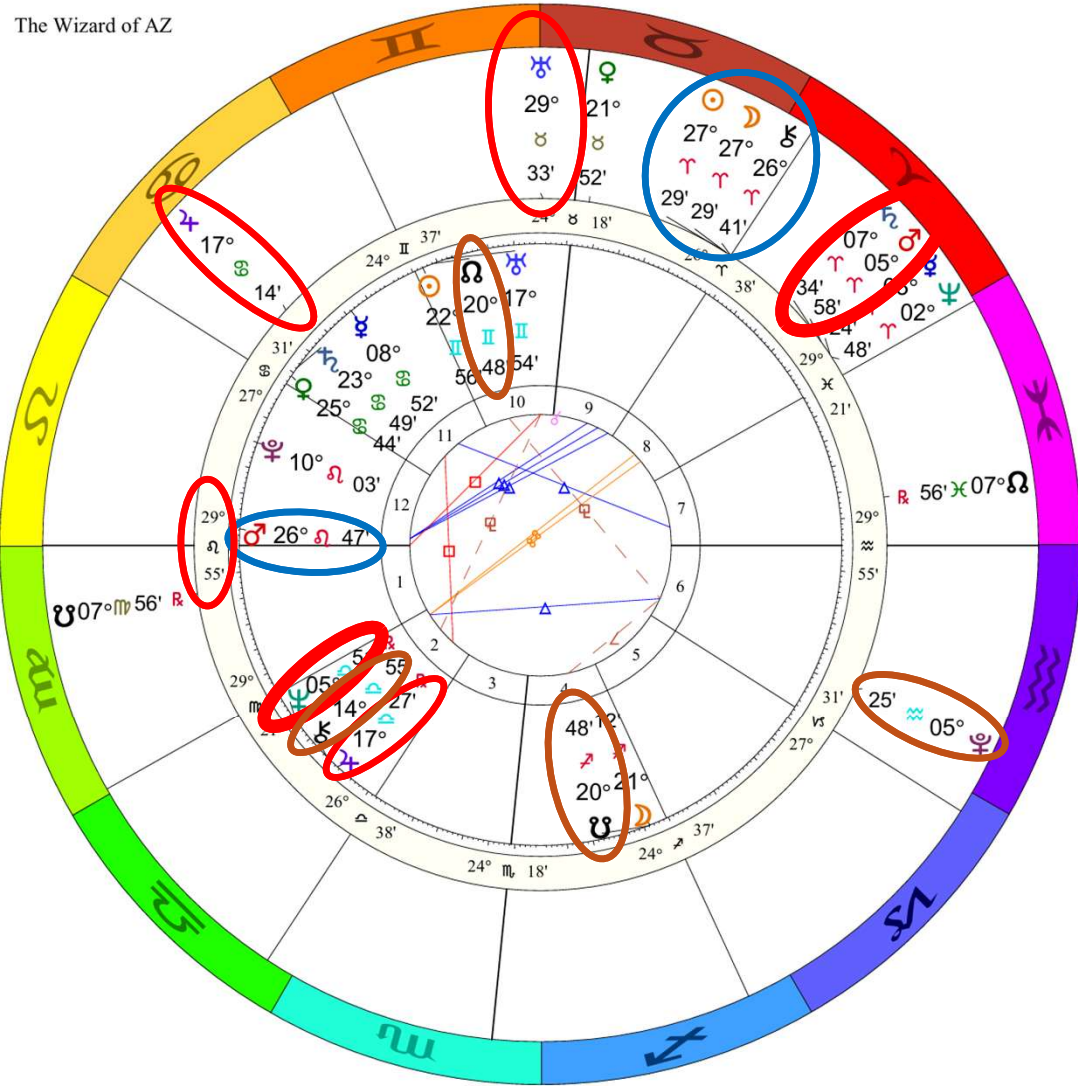

Doc Benton
The Wizard of AZ

Inner Ring:
Donald Trump
June 14, 1946
10:54 AM
Queens, New York
40 N 43 73 W 52
Daylight Saving Time
Time Zone: 5 hours West
Tropical Campanus
NATAL CHART

Outer Ring:
New Moon Apr 17 2026
April 17, 2026
4:51:30 AM
Scottsdale, Arizona
33N30'33" 111W53'54"
Standard Time
Time Zone: 7 hours West
Tropical Campanus
New Moon
(astrological)

M♂♀	2°26's	♂♂♂	0°05's
♃♂♂	1°44's	♃♂♂	0°13'a
♃♂♂	0°56's	♃♂♂	0°22'a
♂♂♂	0°42's	♂♂♂	0°23'a
♂♂♂	0°42's	♂♂♂	0°23'a
♂♂♂	0°23's	♂♂♂	0°25'a
♂♂♂	0°07's		

Trump New Moon April 17, 2026

t. Saturn/Mars opposite n. Neptune

t. Uranus square n. Ascendant

t. Jupiter square n. Jupiter

t. Uranus sesquiquadrate n. Chiron

t. Pluto semisquare/sesquiquadrate n. Lunar Nodal Axis

t. Chiron/Sun/Moon trine n. Mars

t. Pluto trine n. Neptune