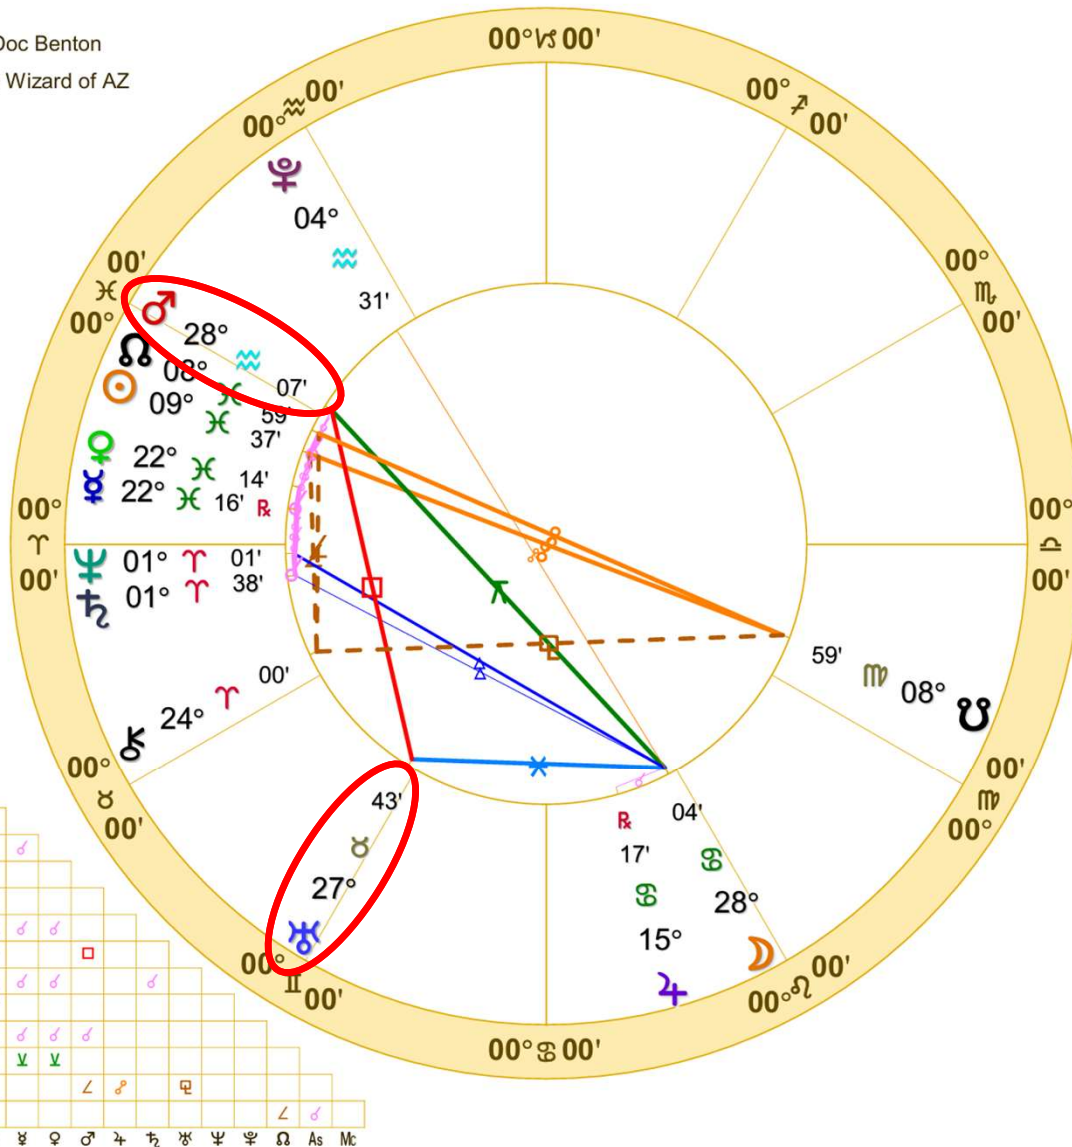

Doc Benton
The Wizard of AZ

NATAL CHART

Transits
February 27, 2026
9:20:30 AM
Standard Time
Scottsdale, Arizona
33N30'33" 111W53'54"
Time Zone: 7 hours West
Geocentric
Tropical 0-Aries

	Long.	Decl.
☉	9 Ⅹ 04'54"	8 S 10
☽	20 Ⅹ 41'47"	25 N 45
♃	22 Ⅹ 24R	0 S 12
♀	21 Ⅹ 34	4 S 37
♂	27 Ⅹ 42	13 S 18
♄	15 Ⅹ 18R	22 N 54
♅	1 Ⅰ 34	1 S 20
♆	27 Ⅹ 42	19 N 28
♁	1 Ⅰ 00	0 S 48
♂	4 Ⅹ 30	22 S 53

**Uranus square Mars
February 27, 2026**

Anytime there is an exact square between Mars and Uranus, there is a heightened risk of sudden violence or even war.

♀♂♂	12°35's	♂♂♂	0°00'a
♂♂♀	12°29's	♁♁♁	0°13'a
♂♂♂	11°23's	♂♂♁	0°47'a
♁♂♂	9°10's	♁♂♀	0°50'a
♁♂♁	8°35's	♂♂♀	0°52'a
♁♂♂	6°48's	♂♂♂	1°32'a
♂♂♂	5°24's	♂♂♁	1°43'a
♂♂♂	3°52's	♀♂♂	2°25'a
♂♂♁	0°34's	♂♂♂	3°17'a
♂♂♂	0°06's	♁♂♁	3°43'a
♂♂♂	0°06's	♀♂♁	9°26'a
♂♂♂	0°06's	♀♂♂	10°00'a
♂♂♂	0°00's	♂♂♂	11°16'a
♂♂♂	0°00's	♂♂♂	13°19'a
♂♂♂	0°00'a	♁♂♂	13°26'a

Doc Benton
The Wizard of AZ

NATAL CHART

Iran bombing
February 28, 2026
9:27 AM
Daylight Saving Time
Tehran, Iran
35 N 40 51 E 26
Time Zone: 3 hr 30 min East
Geocentric
Tropical 0-Aries

	Long.	Decl.
☉	9° 36' 34"	7 S 58
☽	28° 03' 51"	23 N 56
♃	22° 16 R	0 S 10
♀	22° 14	4 S 21
♂	28° 07	13 S 09
♄	15° 17 R	22 N 54
♅	1° 38	1 S 18
♆	27° 43	19 N 28
♇	1° 01	0 S 48
♁	4° 31	22 S 53

Iran Bombing February 28, 2026

The day after the
exact square of Mars
and Uranus, America
and Israel bomb Iran.

Doc Benton
The Wizard of AZ

Inner Ring:
Iran 1979
 February 11, 1979
 10:20 AM
 Teheran, Iran
 35 N 40 51 E 26
 Standard Time
 Time Zone: 3 hr 30 min East
 Tropical Campanus
 NATAL CHART