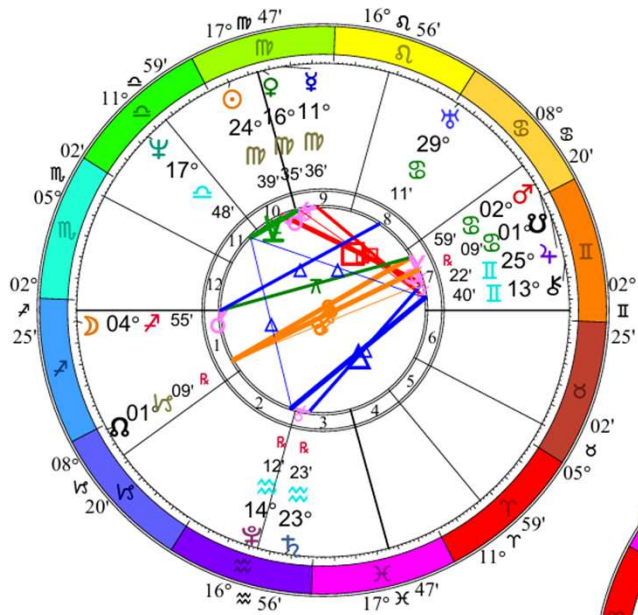

USA Constitution
September 17, 1787
11:29 AM
Philadelphia, PA
39N57'08" 75W09'51"
Local Mean Time
Time Zone: 0 hours West
Tropical Campanus
NATAL CHART