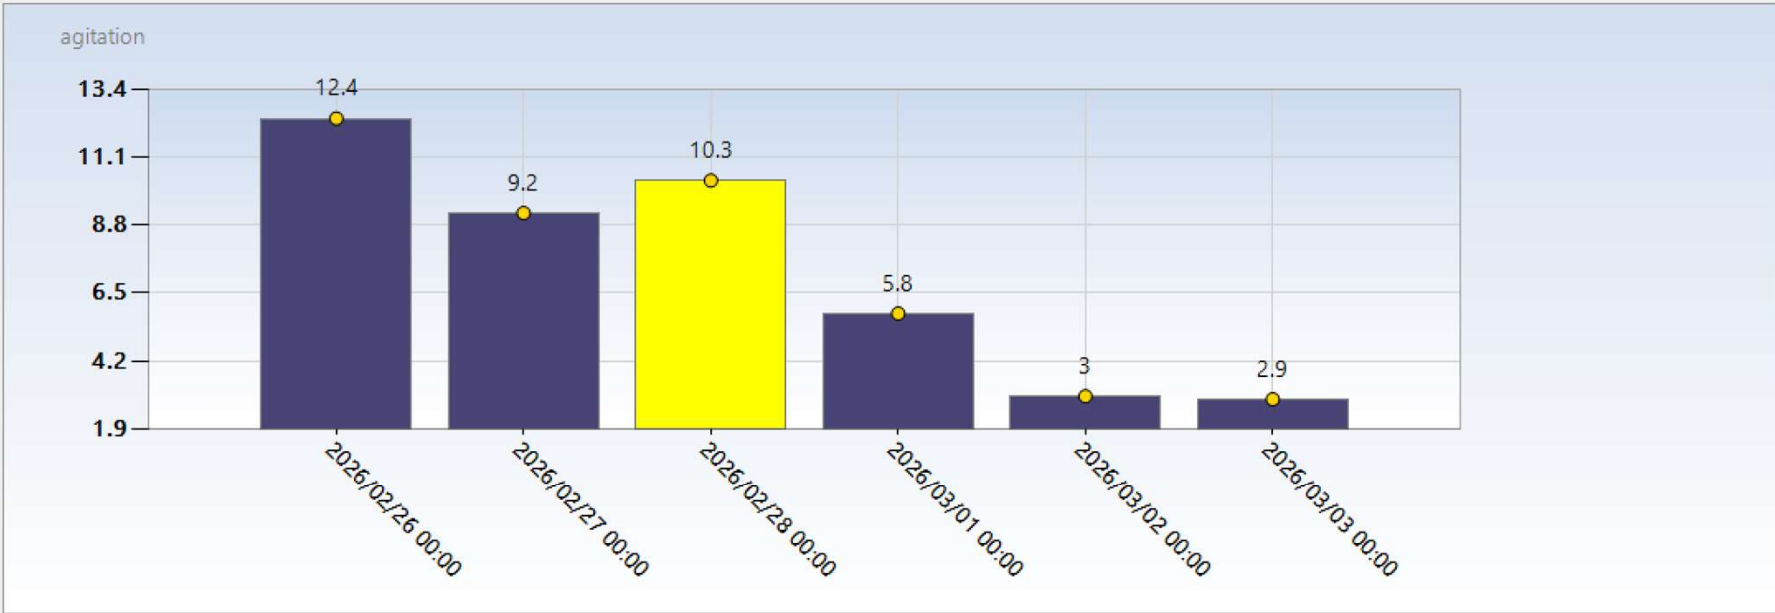

2026/02/26 00:00	2026/02/27 00:00	2026/02/28 00:00	2026/03/01 00:00	2026/03/02 00:00
agitation: (12.4)...	agitation: (9.2) ...	agitation: (10.3) (⊙ 90° ♀)(♁/M=⊙)(♃ 90° ☊)(☋ 135° ⊙)(☋ 0° ☊)(♁ 45° ⊙)(♁ 90° ☊)(♁ 90° ♀)(♁/E=M)	agitation: (5.8) ...	break: (4.2) ...
change: (5.8) ...	change: (5.1) ...	nervous disorders: (5.0) (⊙ 135° ♀)(⊙ 90° ♀)(♁/M=⊙)(♃ 90° ☊)(♃ 180° ♀)(♃=☋/♀)(☋ 0° ☊)(♃ 90° ♀)(♁=♃/♁)	loss: (4.9) ...	suffering: (3.9) ...
creativity: (5.6) ...	surprise: (5.0) ...	creativity: (4.6) (☋/E=⊙)(♃=♃/♁)(☋ 0° ☊)(♃=☋/E)(♁ 120° E)(♃/☋)=♂	inhibition: (4.4) ...	disease: (3.5) ...
excitement: (5.0)...	excitement: (4.2)...	confusion: (3.8) (⊙ 135° ♀)(⊙ 90° ♀)(♃ 180° ♀)(♃=☋/♀)(☋ 180° ♀)(♁ 45° ⊙)(♁ 90° ☊)	failure: (3.9) ...	depression: (3.0) ...
birth: (5.0) ...	nervous disord...	surprise: (3.6) (⊙ 90° ♀)(♃=♃/♁)(☋=♃/♁)(♃/♁=☋)(♁=♃/♁)(♁ 45° ⊙)(♁ 90° ☊)(♁=♃/M)(♁ 90° ♀)(♁/E=M)	change: (3.9) ...	surprise: (3.0) ...
emotionality: (4.0)...	sociability: (3.3)...	irritability: (3.5) (♁/M=⊙)(♃ 90° ☊)(☋ 135° ⊙)(☋ 0° ☊)(♃ 90° ♀)(♁ 90° ☊)	stubbornness: (...)	agitation: (3.0) ...

- accident
- achievement
- agitation
- ambition
- art
- birth
- break
- change
- conflict
- confusion
- creativity
- crisis
- depression
- determination
- difficulty
- discussion
- disease

☐ Home
Angles for dates labels (X axis): 45°
Intervals: 1
Settings
☐ Cursor
Copy
Print
Close