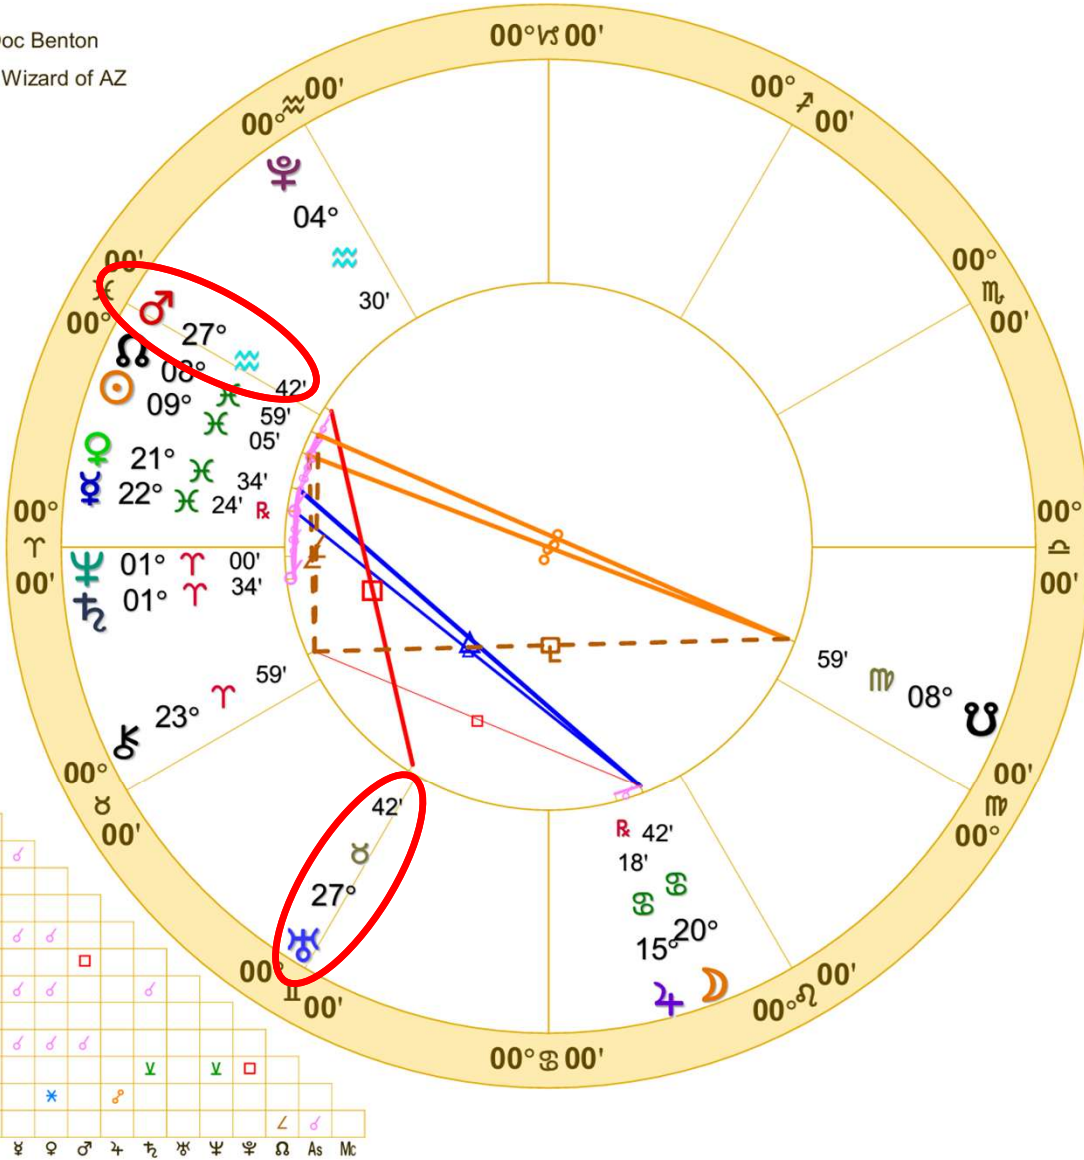

Doc Benton
The Wizard of AZ

NATAL CHART

Transits
February 27, 2026
9:20:30 AM
Standard Time
Scottsdale, Arizona
33N30'33" 111W53'54"
Time Zone: 7 hours West
Geocentric
Tropical 0-Aries

	Long.	Decl.
☉	9 Ⅹ 04'54"	8 S 10
☽	20 Ⅹ 41'47"	25 N 45
♃	22 Ⅹ 24R	0 S 12
♀	21 Ⅹ 34	4 S 37
♂	27 Ⅹ 42	13 S 18
♄	15 Ⅹ 18R	22 N 54
♅	1 Ⅰ 34	1 S 20
♆	27 Ⅹ 42	19 N 28
♁	1 Ⅰ 00	0 S 48
♂	4 Ⅹ 30	22 S 53

**Uranus square Mars
February 27, 2026**

Anytime there is an exact square between Mars and Uranus, there is a heightened risk of sudden violence or even war.

♀♂♂	12°35's	♂♂♂	0°00'a
♂♂♀	12°29's	♁♁♁	0°13'a
♂♂♂	11°23's	♂♂♁	0°47'a
♁♂♂	9°10's	♁♂♀	0°50'a
♁♂♁	8°35's	♂♂♀	0°52'a
♁♂♂	6°48's	♂♂♂	1°32'a
♂♂♂	5°24's	♂♂♁	1°43'a
♂♂♂	3°52's	♀♂♂	2°25'a
♂♂♁	0°34's	♂♂♂	3°17'a
♂♂♂	0°06's	♁♂♁	3°43'a
♂♂♂	0°06's	♀♂♁	9°26'a
♂♂♂	0°06's	♀♂♂	10°00'a
♂♂♂	0°00's	♂♂♂	11°16'a
♂♂♂	0°00's	♂♂♂	13°19'a
♂♂♂	0°00'a	♁♂♂	13°26'a