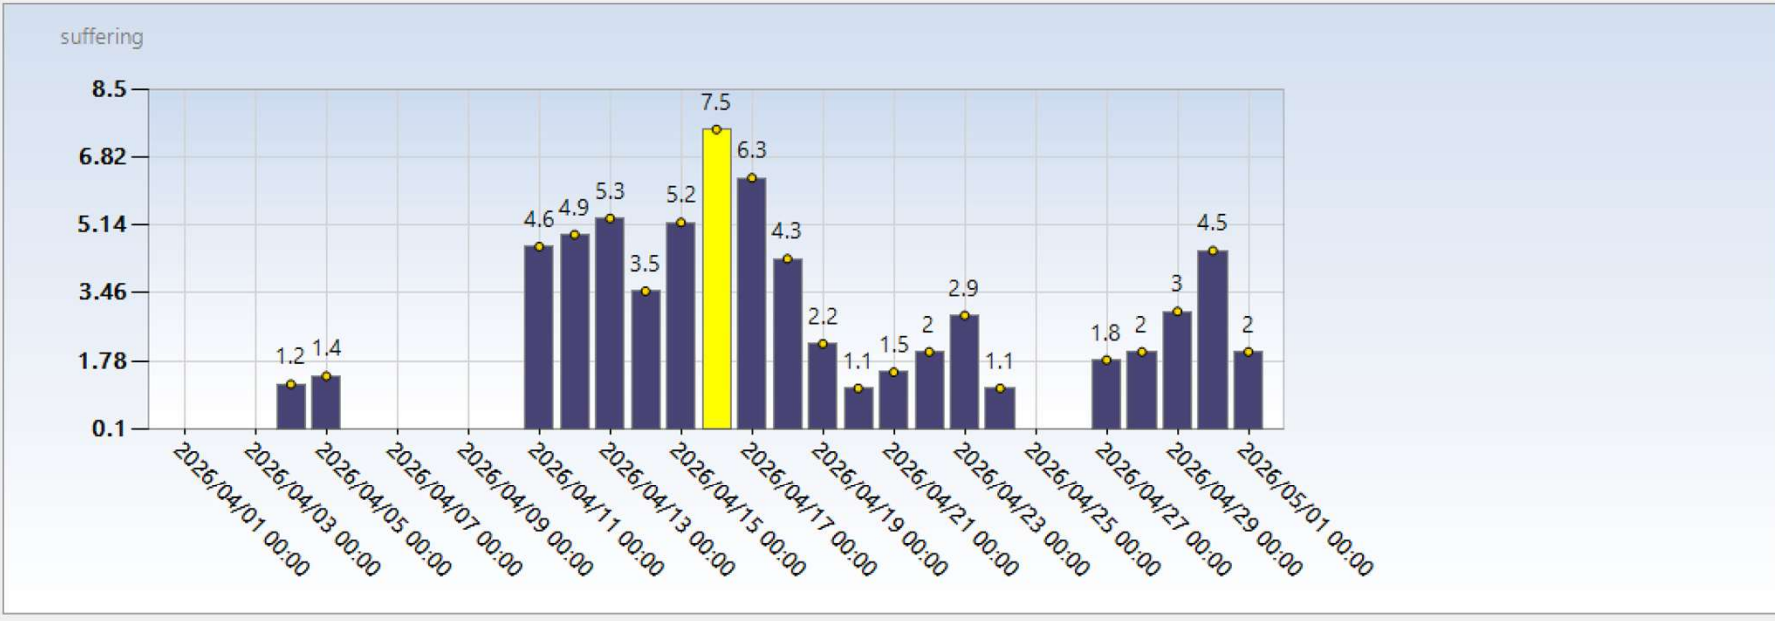

- purpose
- quarrel
- realization
- relationships
- relocation
- separation
- sociability
- stubbornness
- success
- **suffering**
- surgery
- surprise
- thought
- travel
- violence
- weakness
- work

☐ Home |
Angles for dates labels (X axis): 45° |
Intervals: 2 |
Settings |
☐ Cursor |
Copy | Print | Close