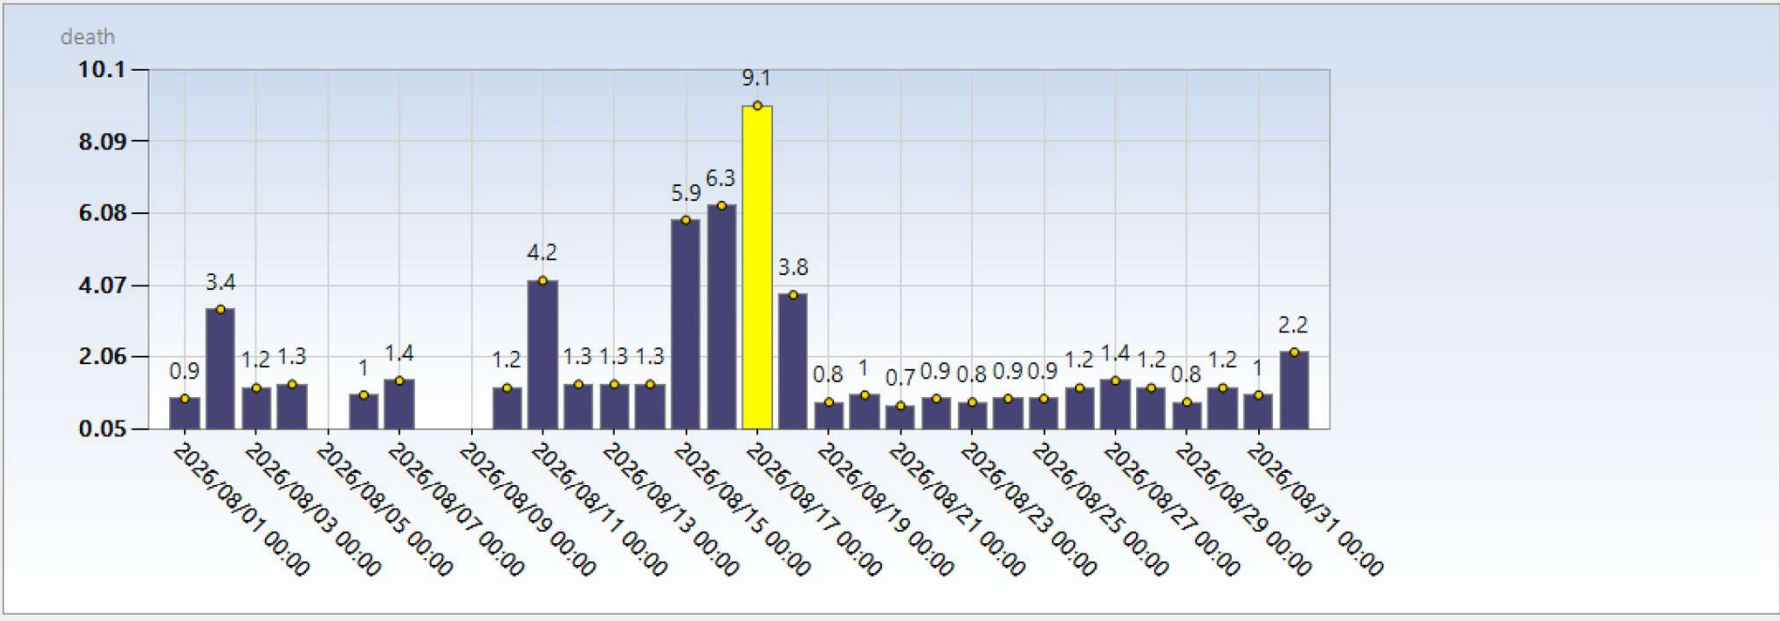

Copy Print Close

USA Libra NATAL CHART

Transit to Natal:

Donald Trump NATAL CHART

Transit to Natal:

00	2026/08/13 00:00	2026/08/14 00:00	2026/08/15 00:00	2026/08/16 00:00	2026/08/17 00:00	2026/08/18 00:00	2026/08/19 00:00	
...	confusion: (2.5)...	confusion: (2.4)...	death: (5.9) ...	death: (6.3) ...	death: (9.1) ...	(☐/h=ψ)(α=☐/h)(ψ=α/h)(E 135° ψ)(h/ψ=E)(☐/h=M)	death: (3.8) ...	organiz
...	power: (1.9) ...	depression: (2.2)...	mourning: (4.4) ...	depression: (2.2)...	inhibition: (3.2) ...	(☐/h=ψ)(h/ψ=ψ)(h 135° A)(ψ/ψ=h)(ψ=α/α)(h/A=E)(α=h...	difficulty: (2.8) ...	acciden
...	effort: (1.8) ...	separation: (2.2)...	inhibition: (2.1) ...	inhibition: (2.2) ...	depression: (3.0) ...	(⊙ 90° M)(☐/h=ψ)(h/ψ=ψ)(h 135° A)(ψ/ψ=h)(ψ=α/α)...	depression: (2.2) ...	injury: (;
...	difficulty: (1.6) ...	inhibition: (2.1) ...	effort: (1.7) ...	difficulty: (1.4) ...	mourning: (2.5) ...	(☐/h=ψ)(α=☐/h)(h 135° A)(α 180° A)(☐/h=M)	ambition: (2.3) ...	surgery
...	discussion: (1.5)...	imagination: (1.4)...	suffering: (1.6) ...	mourning: (1.3) ...	difficulty: (2.4) ...	(⊙ 90° M)(E 135° ψ)(h/ψ=E)(α 180° A)(☐/h=M)(h/ψ=M)	passion: (2.1) ...	purpos
...	conflict: (1.4) ...	death: (1.3) ...	work: (0.9) ...	violence: (0.7) ...	effort: (1.6) ...	(α 0° E)(α=☐/h)(ψ=α/h)(h/ψ=E)(☐/h=M)	determination: (...)	achieve

- accident
- achievement
- agitation
- ambition
- art
- birth
- break
- chance
- change
- commitment
- conflict
- confusion
- creativity
- crisis
- death**
- depression
- determination

Angles for dates labels (X axis): 45° Intervals: 2 Settings Cursor