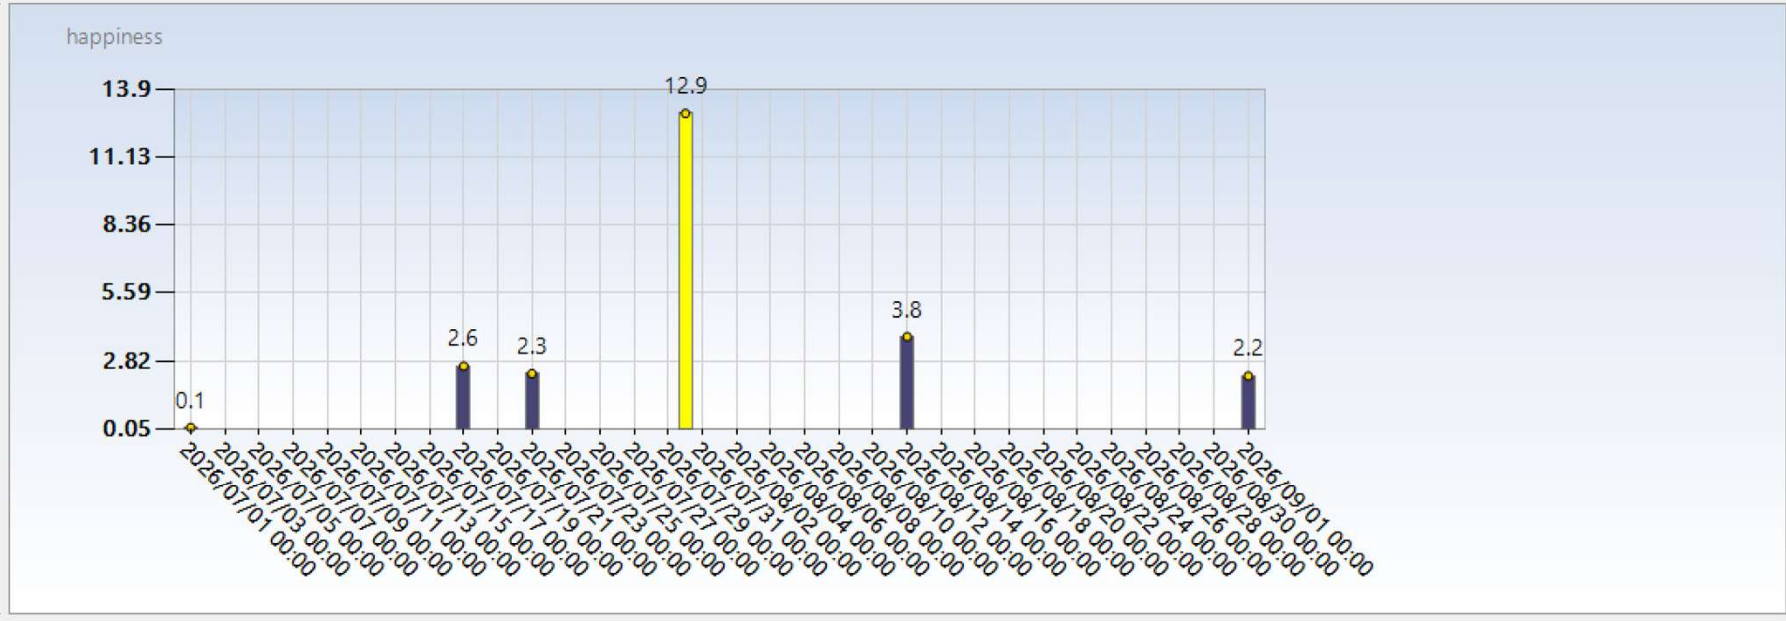

- encounter
- energy
- excitement
- failure
- friendship
- **happiness**
- illusion
- imagination
- influenceability
- inhibition
- injury
- inspiration
- irritability
- joy
- libido
- loneliness
- loss

☐ Home |
Angles for dates labels (X axis): 45° |
Intervals: 2 |
Settings |
☐ Cursor |
Copy |
Print |
Show desktop