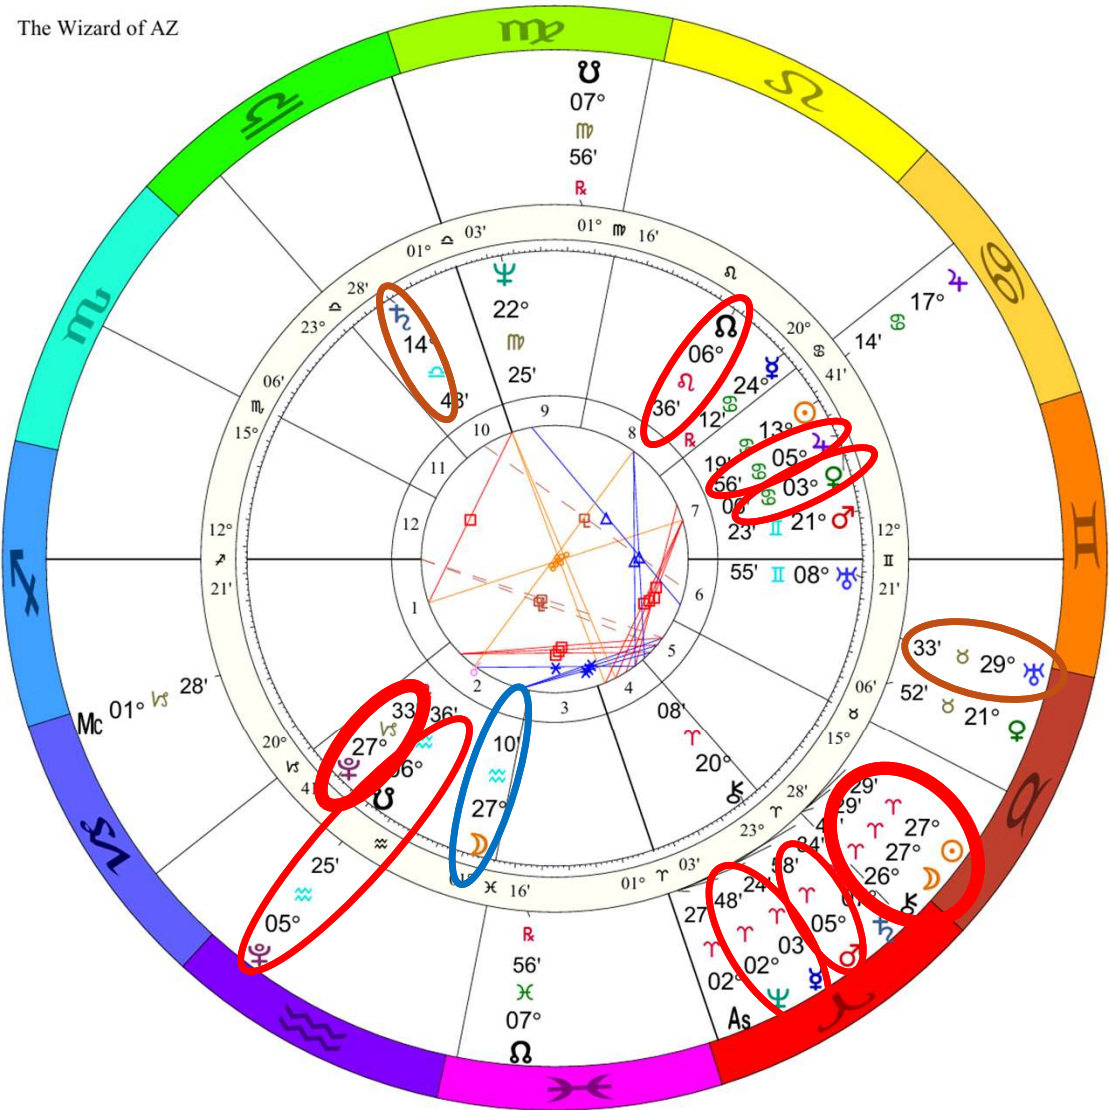

Doc Benton
The Wizard of AZ

Inner Ring:
USA Sagittarius
July 4, 1776
5:10 PM
Philadelphia, PA
39N57'08" 75W09'51"
Local Mean Time
Time Zone: 0 hours West
Tropical Campanus
NATAL CHART

Outer Ring:
New Moon Apr 17 2026
April 17, 2026
4:51:30 AM
Scottsdale, Arizona
33N30'33" 111W53'54"
Standard Time
Time Zone: 7 hours West
Tropical 0-Aries
New Moon
(astrological)

Mc♂As	1°24's	As♁♁	0°08'a
♁♂♂	1°10's	♂♁♂	0°16'a
♂♂♂	1°10's	♂♂♁	0°19'a
♁♂♂	0°58's	Mc♁Mc	0°25'a
♂♂♂	0°29's	♂♂♂	0°33'a
♂♂♂	0°19's	♁♂♂	0°38'a
♀♁♂	0°18's	♂♂♂	0°38'a
♀♁♂	0°17's	♀♁As	0°39'a
♂♂♂	0°02's	♂♂♂	0°52'a
♂♂♂	0°04'a	♀♂Mc	1°38'a
♂♂♂	0°04'a	Mc♂♂	1°45'a
As♁♁	0°08'a		

USA New Moon April 17, 2026

t. Sun/Moon/Chiron
square n. Pluto

t. Pluto conjunct n. Lunar
Nodal Axis

t. Mars square n. Jupiter

t. Mercury/Neptune square
n. Venus

t. Uranus sesquiquadrate n.
Saturn

t. Sun/Moon/chiron sextile
n. Moon