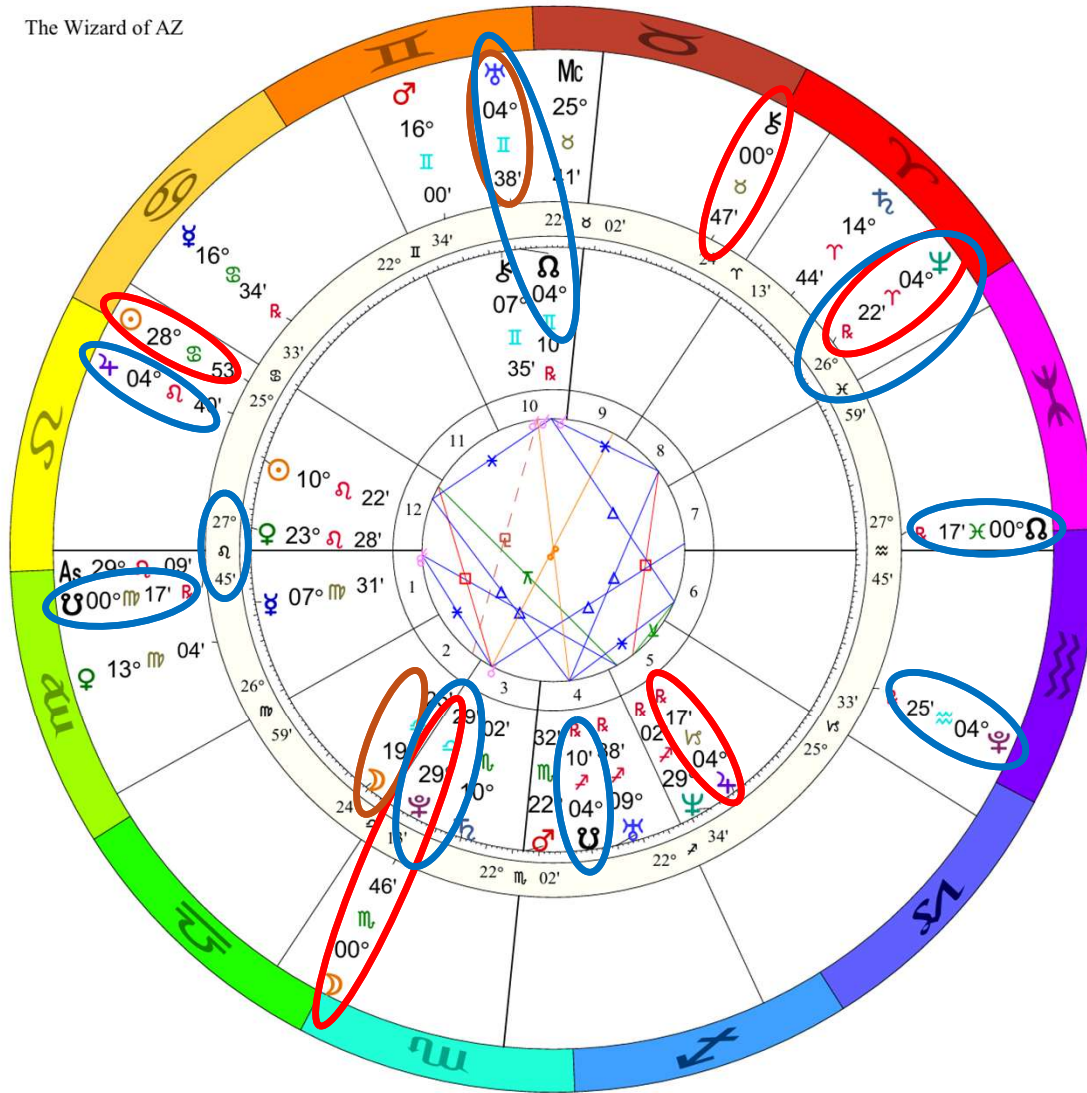

Doc Benton
The Wizard of AZ

Inner Ring:
JD Vance
August 2, 1984
8:11 AM
Middletown, Butler, OH
39N30'54" 84W23'54"
Daylight Saving Time
Time Zone: 5 hours West
Tropical Campanus
NATAL CHART

Outer Ring:
Transits
July 21, 2026
8:03:26 AM
Scottsdale, Arizona
33N30'33" 111W53'54"
Standard Time
Time Zone: 7 hours West
Tropical 0-Aries
NATAL CHART

Mc ∠ Mc	3°39's	♄ √ ♀	0°08'a
As ∠ As	1°24's	♄ √ ☉	0°09'a
♄ ∠ ♄	1°19's	♄ ∠ ♀	0°12'a
♄ ∠ ♃	1°17's	♃ ∠ ♀	0°12'a
♃ ∠ ♃	0°30's	♄ ∠ ♀	0°15'a
♄ ∠ ♃	0°30's	♃ ∠ ♀	0°15'a
♃ ∠ ♄	0°28's	♄ ∠ As	0°19'a
♄ ∠ ♄	0°28's	♄ ∠ ☉	0°36'a
♃ ∠ ♄	0°13's	♄ ∠ ♄	0°48'a
♄ ∠ As	0°08's	As ∠ ♃	2°31'a
♃ ∠ ♄	0°05'a	♄ ∠ ♄	2°56'a

Vance Transits July 21, 2026

t. Neptune square n. Jupiter

t. Chiron/Moon
opposite/conjunct n. Pluto

t. Sun square Pluto

t. Uranus sesquiquadrate n.
Moon

t. Uranus conjunct n. North
Node in 10th House

t. Jupiter/Neptune/Pluto
sextile/Trine n. Lunar Nodal
Axis

t. Lunar Nodal Axis
sextile/trine n. Pluto