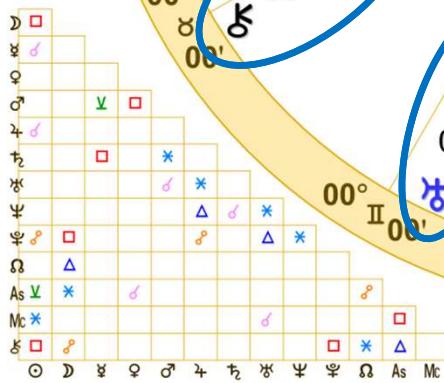

**The Great
Harmony
July 21, 2026**

	Long.	Decl.
☉	28 52'55"	20N23
☾	0 04'20"	16 S 00
☿	16 34R	17N59
♀	13 04	7N22
♂	16 II 00	22N39
♃	4 40	19N33
♅	14 44	3N31
♁	4 II 38	20N55
♂	4 22R	0N28
♆	4 25R	23 S 18

Sun/Chiron/Moon t-square

Saturn square Mercury

**Uranus/Neptune/Pluto
minor grand trine**

**Jupiter/Uranus/Neptune
minor grand trine**

**Chiron/Moon/Lunar
Nodal Axis mystic
rectangle**

♀♁♃	12°47's	♁♂♃	0°13's
♁♂♃	12°19's	♁♂♃	0°02's
♁♂♃	11°22's	♁♂♃	0°00'a
♁♂♃	10°22's	♁♂♃	0°00'a
♁♂♃	1°54's	♁♂♃	0°03'a
♁♂♃	1°16's	♁♂♃	0°34'a
♁♂♃	0°31's	♁♂♃	1°50'a
♁♂♃	0°31's	♁♂♃	1°54'a
♁♂♃	0°31's	♁♂♃	2°56'a
♁♂♃	0°31's	♁♂♃	3°38'a
♁♂♃	0°18's	♁♂♃	3°38'a
♁♂♃	0°16's	♁♂♃	5°32'a
♁♂♃	0°15's	♁♂♃	5°47'a