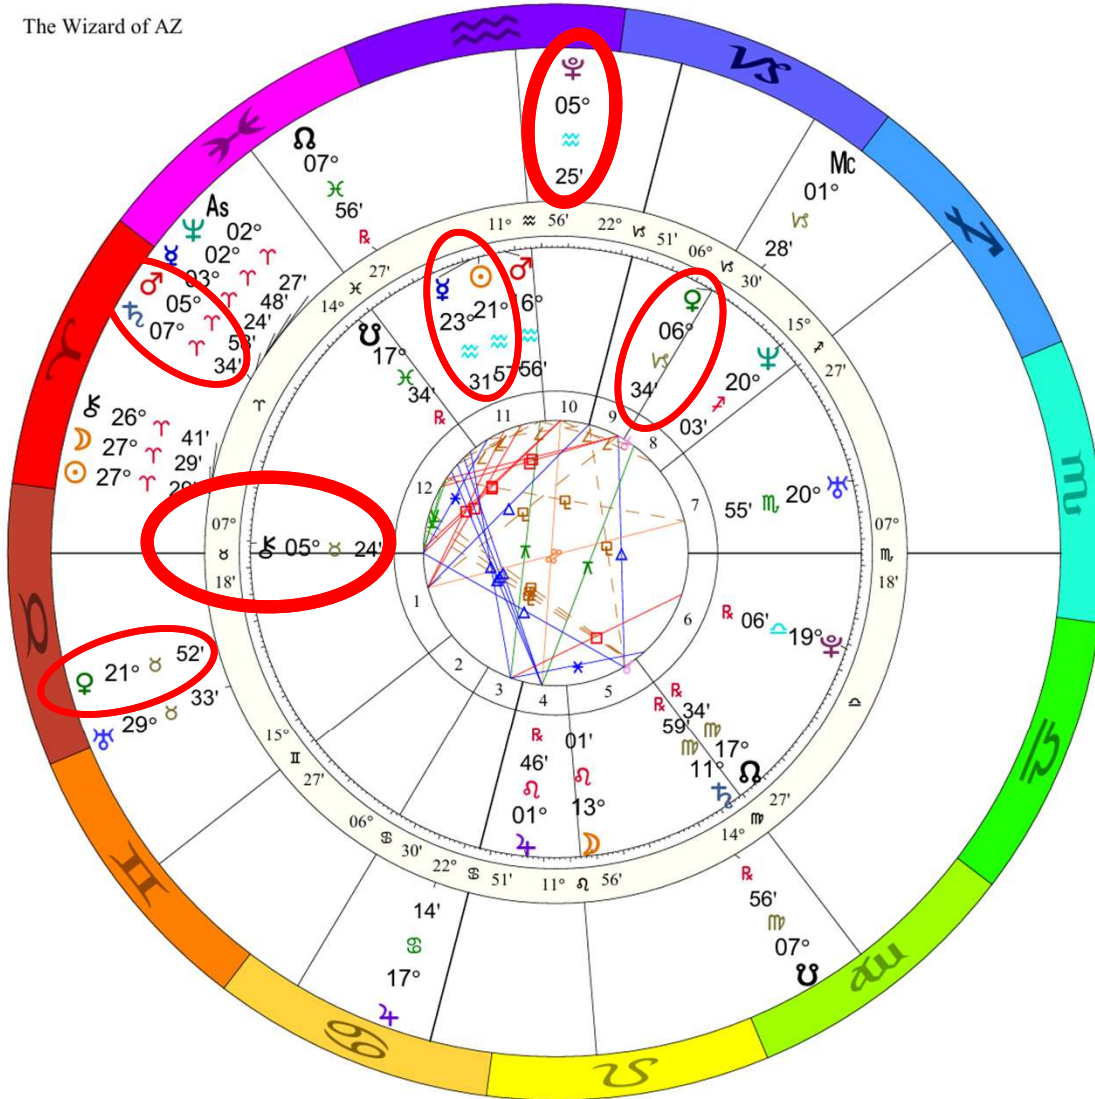

Doc Benton
The Wizard of AZ

Inner Ring:
Iran 1979
February 11, 1979
10:20 AM
Teheran, Iran
35 N 40 51 E 26
Standard Time
Time Zone: 3 hr 30 min East
Tropical Campanus
NATAL CHART

Outer Ring:
New Moon Apr 17 2026
April 17, 2026
4:51:30 AM
Scottsdale, Arizona
33N30'33" 111W53'54"
Standard Time
Time Zone: 7 hours West
Tropical 0-Aries
New Moon
(astrological)

♃♄♅	4°03's	♁♂♆	0°04'a
♃♄♅	3°39's	♁♂♆	0°05'a
♁♂♆	1°52's	♁♂♆	0°17'a
♁♂♆	1°39's	♁♂♆	0°17'a
♃♄♅	1°38's	♁♂♆	0°18'a
♃♄♅	1°02's	♁♂♆	0°18'a
♁♂♆	1°00's	♁♂♆	0°20'a
♃♄♅	0°57's	♁♂♆	0°20'a
♃♄♅	0°41's	♁♂♆	0°22'a
♁♂♆	0°36's	♁♂♆	0°28'a
♃♄♅	0°34's	♁♂♆	0°37'a
♃♄♅	0°31's	♁♂♆	0°38'a
♃♄♅	0°30's	♁♂♆	0°38'a
♃♄♅	0°30's	♁♂♆	0°52'a
♃♄♅	0°18's	♁♂♆	1°00'a
♃♄♅	0°03's	♁♂♆	1°22'a
♃♄♅	0°01'a	♁♂♆	1°52'a
♁♂♆	0°04'a	♁♂♆	5°06'a

Iran New Moon April 17, 2026

t. Pluto square n.
Chiron/Ascendant

t. Mars/Saturn
square n. Venus

t. Venus square n.
Sun/Mercury