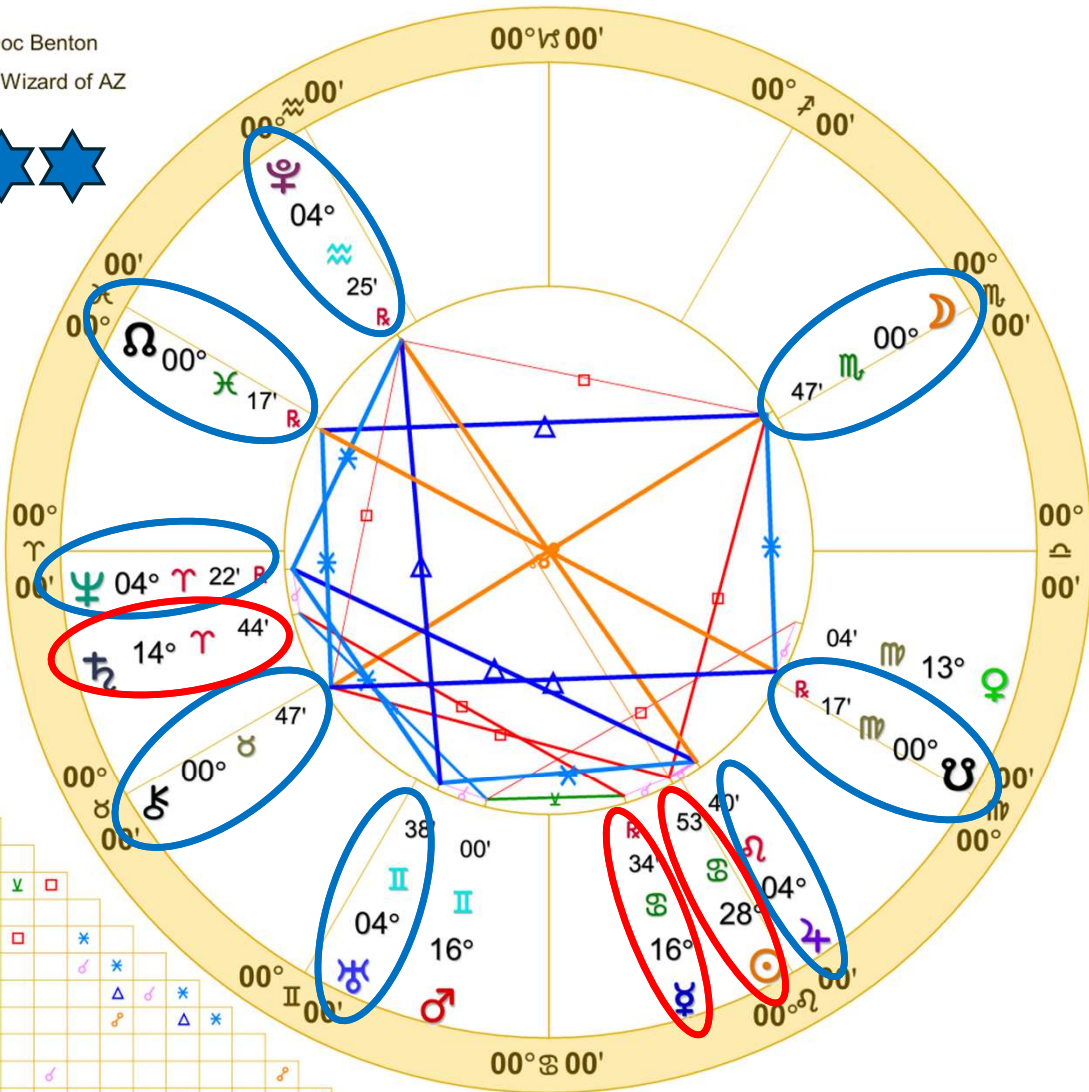

Doc Benton
The Wizard of AZ

NATAL CHART

The Great Harmony
July 21, 2026
8:06:23 AM
Standard Time
Scottsdale, Arizona
33N30'33" 111W53'54"
Time Zone: 7 hours West
Geocentric
Tropical 0-Aries

**The Great
Harmony
July 21, 2026**

	Long.	Decl.
☉	28 52'55"	20N23
☾	0 04'20"	16 S 00
☿	16 34R	17N59
♀	13 04	7N22
♂	16 II 00	22N39
♃	4 40	19N33
♅	14 44	3N31
♁	4 II 38	20N55
♂	4 22R	0N28
♆	4 25R	23 S 18

Sun/Chiron/Moon t-square

Saturn square Mercury

**Uranus/Neptune/Pluto
minor grand trine**

**Jupiter/Uranus/Neptune
minor grand trine**

**Chiron/Moon/Lunar
Nodal Axis mystic
rectangle**

♀♁♃	12°47's	♁♂♃	0°13's
♁♂♃	12°19's	♁♂♃	0°02's
♁♂♃	11°22's	♁♂♃	0°00'a
♁♂♃	10°22's	♁♂♃	0°00'a
♁♂♃	1°54's	♁♂♃	0°03'a
♁♂♃	1°16's	♁♂♃	0°34'a
♁♂♃	0°31's	♁♂♃	1°50'a
♁♂♃	0°31's	♁♂♃	1°54'a
♁♂♃	0°31's	♁♂♃	2°56'a
♁♂♃	0°31's	♁♂♃	3°38'a
♁♂♃	0°18's	♁♂♃	3°38'a
♁♂♃	0°16's	♁♂♃	5°32'a
♁♂♃	0°15's	♁♂♃	5°47'a