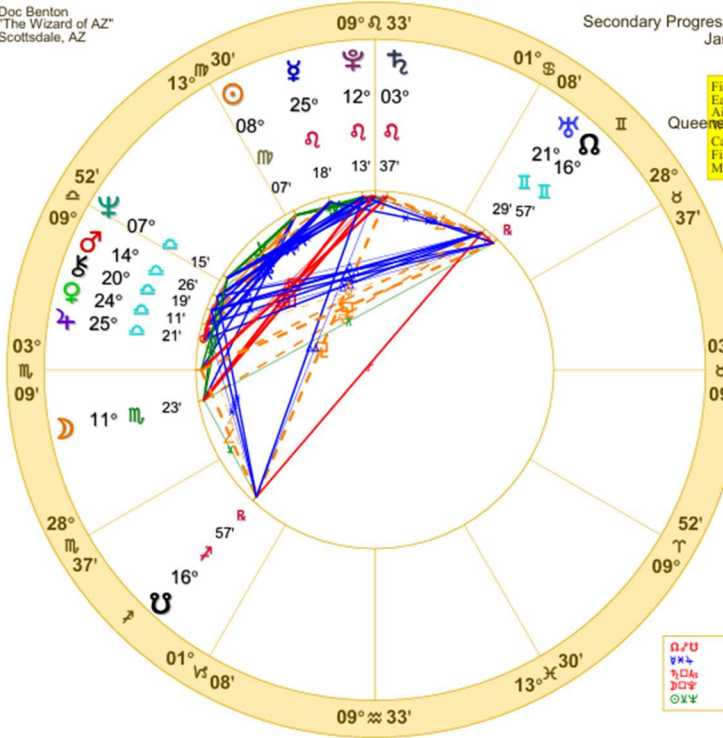

Doc Benton
"The Wizard of AZ"
Scottsdale, AZ

Secondary Progression, Solar Arc MC Method, for
January 1, 2025 at 12:00 PM GMT

Donald Trump

Calc: September 1, 1946

4:10:21 AM GMT

Greenwich Mean Time

Queens County, Jamaica Hospital Queens

40 N 42 73W 48'59"

Time Zone: 0 hours West

Geocentric

Tropical Regiomontanus

Fir 3 0
Ear 1 0
Air 5 0
Fire 4 0
Fix 4 1
Mut 2 0
P A S C
L A C E
N E N T
D

	Long.	Decl.	Speed
☉	8 07 19"	8 N 32	0.58
☽	11 23 04"	12 S 27	12.06
♃	25 11 18	14 N 26	1.50
♄	24 02 11	11 S 11	1.01
♅	14 02 26	5 S 26	0.39
♆	25 02 21	8 S 48	0.11
♇	3 11 37	19 N 37	0.07
♈	21 11 29	23 N 14	0.01
♉	7 02 15	1 S 33	0.02
♊	12 11 13	23 N 18	0.02
♋	20 02 19	8 S 20	0.07
♌	16 11 57R	22 N 48	0.04R
♍	3 11 09	12 S 34	0.46
♎	9 11 33	17 N 52	0.58
♏	16 11 57R	22 S 48	0.04R

♃/♅	0°00'a 02'0"	1°04's 16'0"	1°12's
♃/♄	0°02'a 11'0"	1°07's 16'0"	1°25's
♃/♅	0°28'a 02'0"	1°09'a 11'0"	1°40's
♃/♄	0°50'a 11'0"	1°10'a 11'0"	1°40's
♃/♅	0°52's 02'0"	1°12's 16'0"	1°50'a