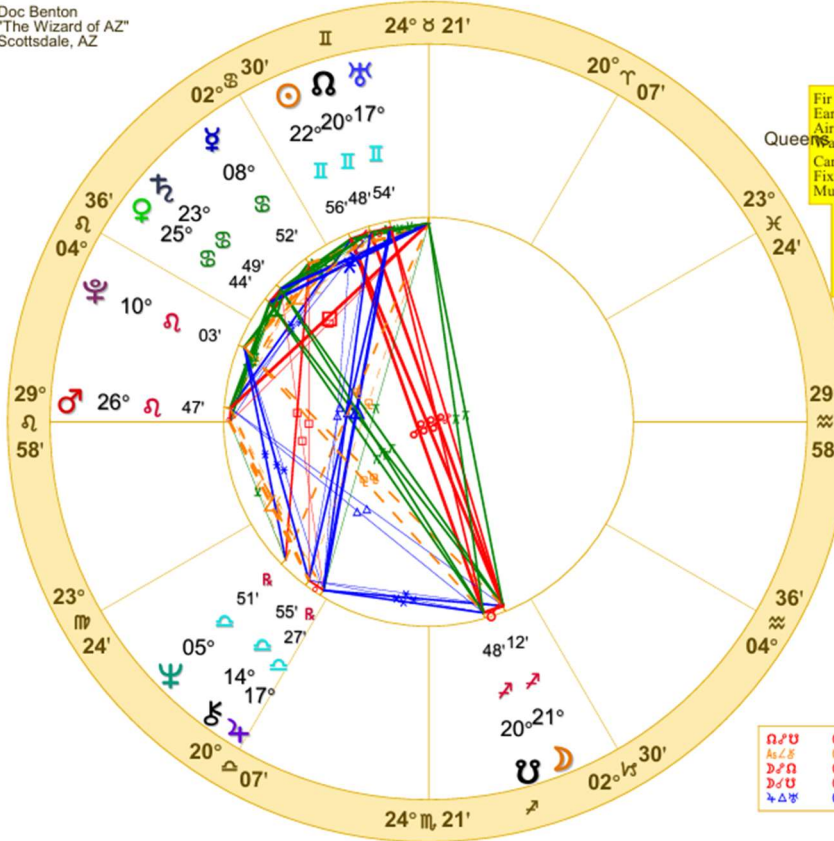

Doc Benton
 "The Wizard of AZ"
 Scottsdale, AZ

NATAL CHART

Donald Trump

June 14, 1946

10:54 AM

Daylight Saving Time

Queens, New York

40 N 42 73W48'59"

Time Zone: 5 hours West

Geocentric

Tropical Regiomontanus

Fir	3	1
Ear	0	0
Air	4	0
Wat	1	0
Car	5	0
Fix	2	3
Mut	3	0
	P	A
	L	S
	C	C
	A	N
	N	E
	E	N
	T	D

	Long.	Decl.	Speed
☉	22 II 55'42"	23N15	0.57
☽	21 I 12'14"	23S11	11.52
♃	8 III 52	25N09	1.52
♀	25 III 44	22N50	1.11
♄	26 II 47	13N47	0.33
♅	17 III 27 R	5S35	0.00SR
♆	23 III 49	21N30	0.07
♁	17 II 54	22N57	0.04
♂	5 III 51R	0S57	0.00R
♆	10 II 03 S	23N51	0.01
♁	14 III 55	6S45	0.00S
♂	20 II 48	23N08	0.00
♁	29 II 58	11N29	0.46
♁	24 III 21	18N52	0.58
♁	20 I 48	23S08	0.00

♂♂♂	0°00'a	♁♁♁	0°29's	♁♁♁	1°23'a
♁♁♁	0°03's	♁♁♁	0°32's	♁♁♁	1°25's
♁♁♁	0°24's	♁♁♁	0°53'a	♁♁♁	1°43'a
♁♁♁	0°24's	♁♁♁	1°02'a	♁♁♁	1°55's
♁♁♁	0°26's	♁♁♁	1°11'a		

Doc Benton
"The Wizard of AZ"
Scottsdale, AZ

Secondary Progression, Solar Arc MC Method, for
January 1, 2025 at 12:00 PM GMT

Donald Trump NATAL CHART

Transit to Natal:

2025	Jan	Feb	Mar	Apr	May	Jun	Jul	Aug	Sep	Oct	Nov	Dec
♃♁♆ (14♈55, 14♉55)			25									
♃♁♃ (17♈27, 17♉27)				10								
♃♄♆ (17♈53, 17♈53)				11								
♃♄♁ (22♈55, 22♈55)					8							
♃♆♁ (26♈47, 26♈47)						26						
♃♆♁♄ (29♈57, 29♈57)						9						
♃♄♆ (8♉51, 8♉51)							18					
♃♄♃ (23♉49, 23♉49)										13		10
♃♆♁ (24♉21, 24♉21)										20		3
♃♄♁ (25♉44, 25♉44)												
2025	Jan	Feb	Mar	Apr	May	Jun	Jul	Aug	Sep	Oct	Nov	Dec