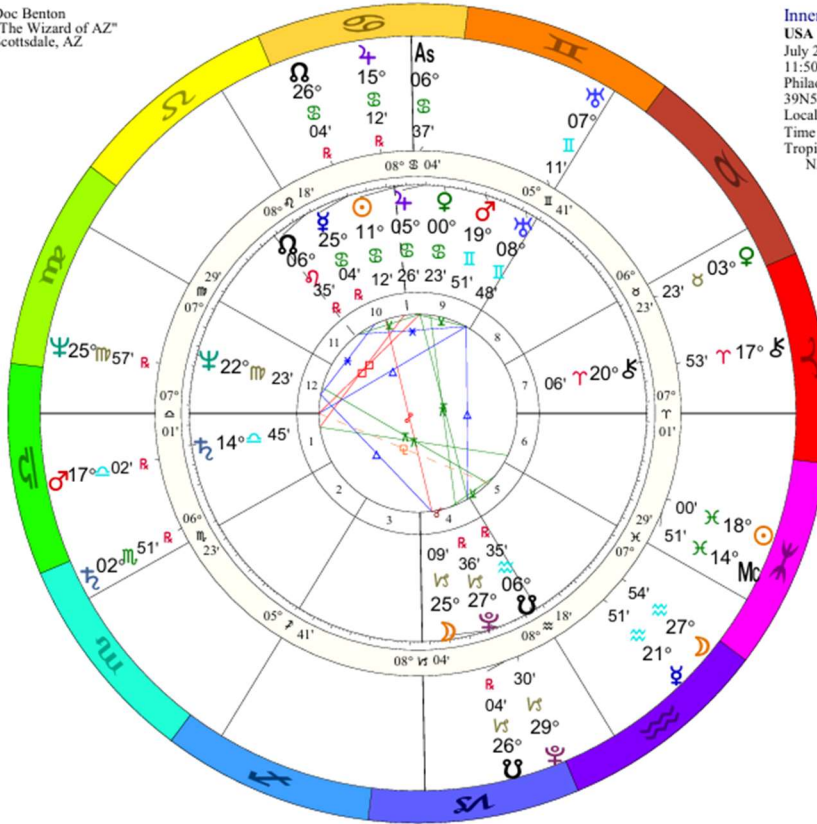

Doc Benton
"The Wizard of AZ"
Scottsdale, AZ

Inner Ring:
USA Libra
July 2, 1776
11:50 AM
Philadelphia, PA
39N57'08" 75W09'51"
Local Mean Time
Time Zone: 0 hours West
Tropical Koch
NATAL CHART

Outer Ring:
USA Libra
Calc: March 8, 1777
4:51:06 AM GMT
Philadelphia, PA
39N57'08" 75W09'51"
Greenwich Mean Time
Time Zone: 0 hours West
Tropical Koch
Secondary Progression, Solar Arc
MC Method, for January 1, 2025 at
12:00 PM GMT

♂As	0°02's
♂As	0°02's
♂As	0°07's
♂As	0°10'a
♂As	0°18's
♂As	0°18's
♂As	0°24'a
♂As	0°27'a
♂As	0°32'a
♂As	0°36's
♂As	0°36's
♂As	0°48'a
♂As	0°53'a
♂As	0°53'a
♂As	0°54'a
♂As	0°54'a