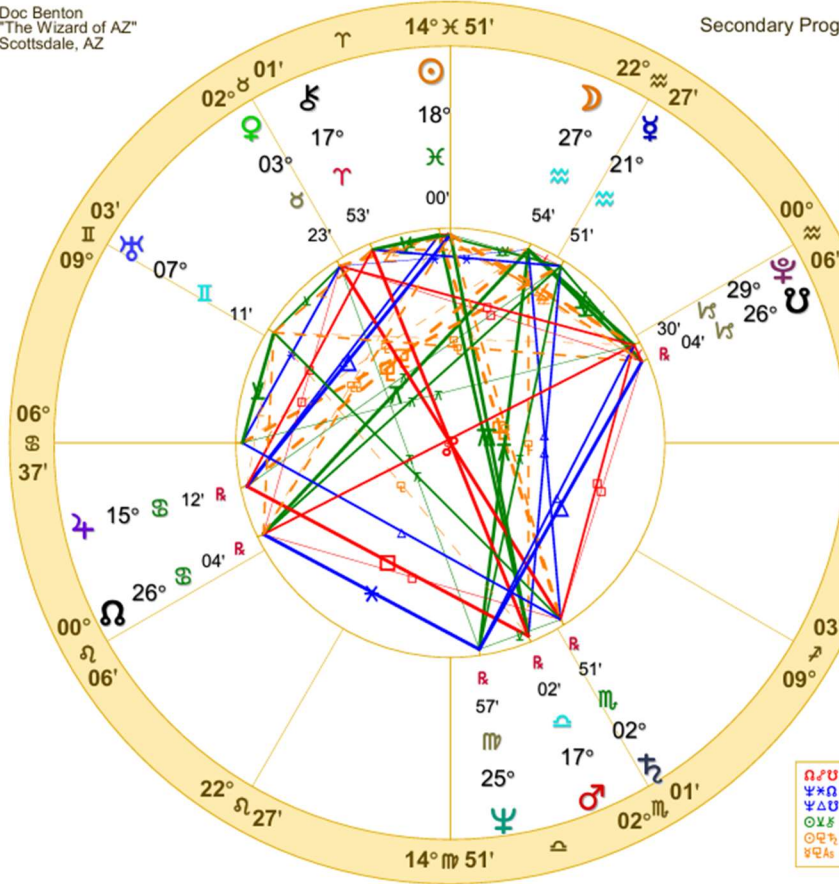

Doc Benton
"The Wizard of AZ"
Scottsdale, AZ

Secondary Progression, Solar Arc MC Method, for
January 1, 2025 at 12:00 PM GMT

USA Libra

Calc: March 8, 1777
4:51:06 AM GMT
Greenwich Mean Time
Philadelphia, PA
39N57'08" 75W09'51"
Time Zone: 0 hours West
Geocentric
Tropical Koch

Fir	0	0
Ear	3	0
Air	4	0
Wat	3	1
Car	3	1
Fix	4	0
Mut	3	0
		P
		L
		A
		S
		C
		E
		N
		D

	Long.	Decl.	Speed
☉	17° 59' 48"	4 S 45	1 00
☽	27° 54' 30"	14 S 45	14 40
☿	21° 51'	13 S 53	0 33
♀	3° 23'	14 N 25	1 04
♂	17° 02 R	3 S 44	0 12 R
♃	15° 12 R	23 N 01	0 01 R
♄	2° 51 R	9 S 58	0 03 R
♅	7° 11'	21 N 30	0 01
♆	25° 57 R	2 N 50	0 02 R
♇	29° 30'	23 S 31	0 01
♈	17° 53'	7 N 54	0 03
♉	26° 04 R	20 N 58	0 05 R
♊	6° 37'	23 N 18	0 52
♋	14° 51'	5 S 58	1 04
♌	26° 04 R	20 S 58	0 05 R

♁♂♃	0°00'a	♁♂♃	0°20'a	♁♂♃	0°58's
♁♂♃	0°07'a	♁♂♃	0°21's	♁♂♃	1°36'a
♁♂♃	0°07'a	♁♂♃	0°24's	♁♂♃	1°50'a
♁♂♃	0°07's	♁♂♃	0°32's	♁♂♃	1°51's
♁♂♃	0°09's	♁♂♃	0°34'a	♁♂♃	1°51's
♁♂♃	0°14'a	♁♂♃	0°51's	♁♂♃	1°57's