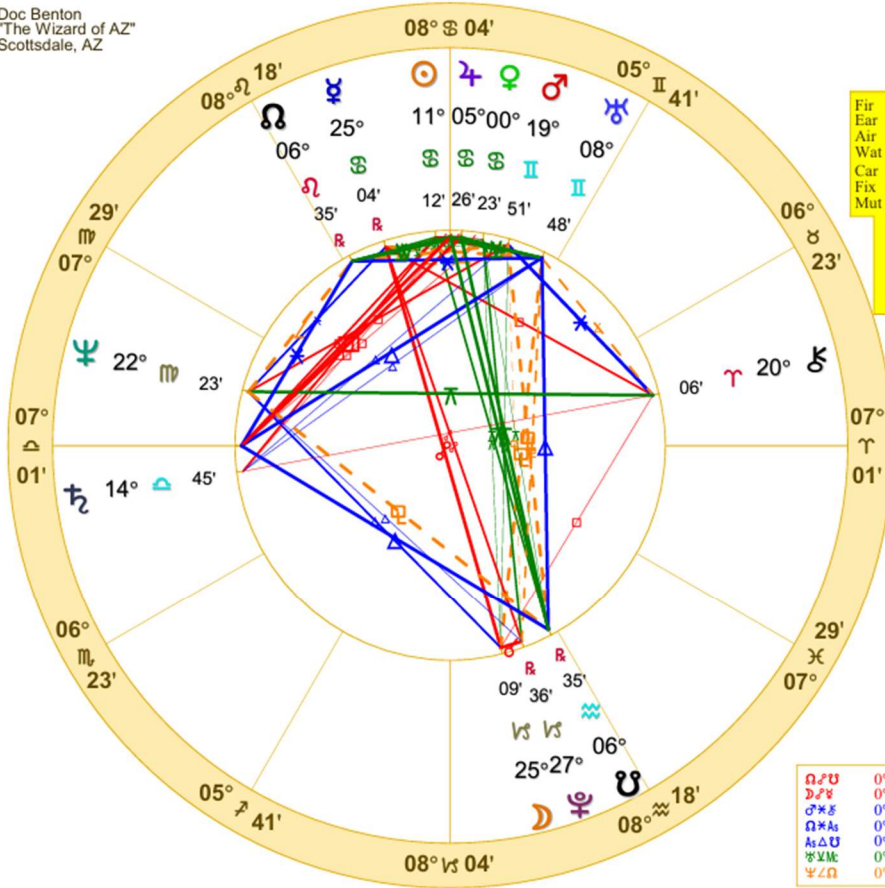

Doc Benton
 "The Wizard of AZ"
 Scottsdale, AZ

NATAL CHART

USA Libra

July 2, 1776

11:50 AM

Local Mean Time

Philadelphia, PA

39N57'08" 75W09'51"

Time Zone: 0 hours West

Geocentric

Tropical Koch

Fir	0	0
Ear	3	1
Air	3	0
Wat	4	0
Car	7	1
Fix	0	0
Mut	3	0
P	A	S
L	A	C
A	N	E
N	E	N
E	N	D

	Long.	Decl.	Speed
☉	11 12' 18"	23 N 00	0 57
☽	25 12' 09" 23"	20 S 06	14 17
♃	25 04R	17 N 50	0 19R
♀	0 23	23 N 29	1 13
♁	19 11 51	23 N 26	0 41
♂	5 26	23 N 17	0 14
♆	14 45	3 S 29	0 02
♁	8 11 48	21 N 43	0 03
♃	22 11 23	4 N 11	0 01
♃	27 12 36R	23 S 43	0 01R
♁	20 11 06	9 N 04	0 01
♁	6 11 35R	18 N 39	0 01R
♁	7 11 01	2 S 47	0 47
♁	8 11 04	23 N 13	0 54
♁	6 11 35R	18 S 39	0 01R

♁♂	0°00'a	♃♂	0°48's	♁♂	1°28's
♁♂	0°06's	♁♂	1°03's	♁♂	1°35's
♁♂	0°14'a	♃♂	1°09'a	♁♂	1°44'a
♁♂	0°26's	♃♂	1°09'a	♁♂	1°44'a
♁♂	0°26's	♃♂	1°15'a	♁♂	1°48'a
♁♂	0°45'a	♁♂	1°21's		
♃♂	0°48's	♁♂	1°28's		

Doc Benton
 "The Wizard of AZ"
 Scottsdale, AZ

USA Libra NATAL CHART

Transit to Natal:

2025	Jan	Feb	Mar	Apr	May	Jun	Jul	Aug	Sep	Oct	Nov	Dec
♃♁♂ (14♈45, 14♉45)			23									
♃♂♂ (19♈51, 19♈51)				25								
♃♁♂ (20♈06, 20♈06)				24								
♃♂♀ (0♉23, 0♉23)						11						
♃♂♂ (5♉26, 5♉26)							3					
♃♂♁ (8♉04, 8♉04)								5				
♃♂♁ (11♉13, 11♉13)								29				
♃♁♂ (22♉23, 22♉23)									30			23
♃♂♂ (25♉04, 25♉04)										4	19	
2025	Jan	Feb	Mar	Apr	May	Jun	Jul	Aug	Sep	Oct	Nov	Dec