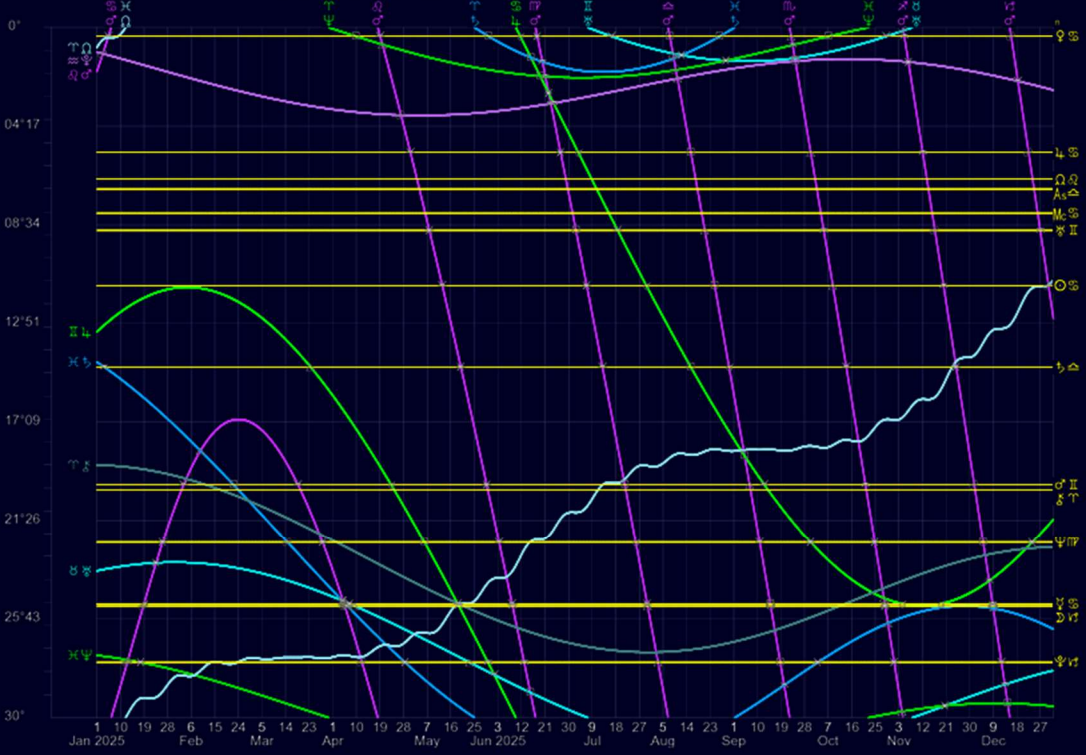

30.00° Geocentric Longitude, Transit USA Libra; Scottsdale, Arizona 07-02-1776; natal