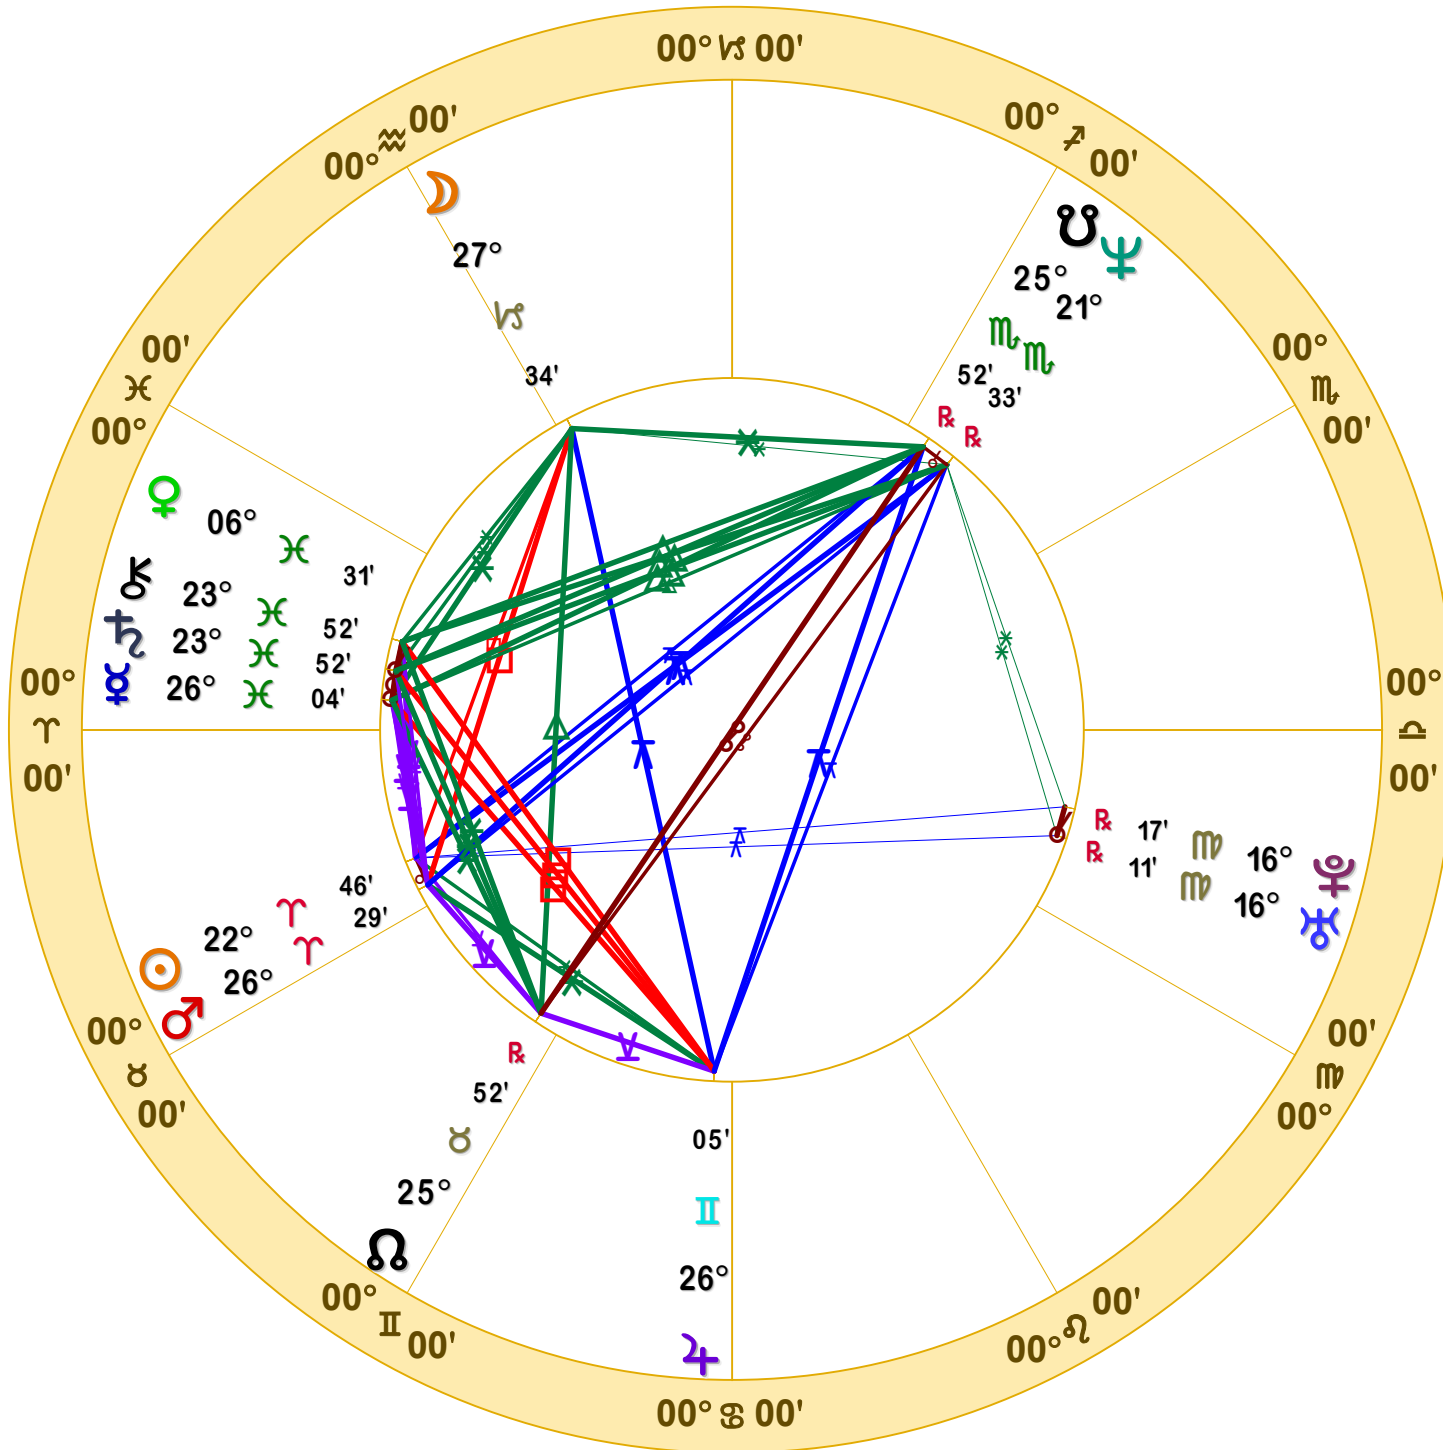

NATAL CHART

**Transits**

April 12, 1966  
8:50:26 PM  
Standard Time  
Scottsdale, Arizona  
33N30'33" 111W53'54"  
Time Zone: 7 hours West  
Geocentric  
Tropical 0-Aries

Doc Benton  
The Hanged Man  
Scottsdale, AZ 85255