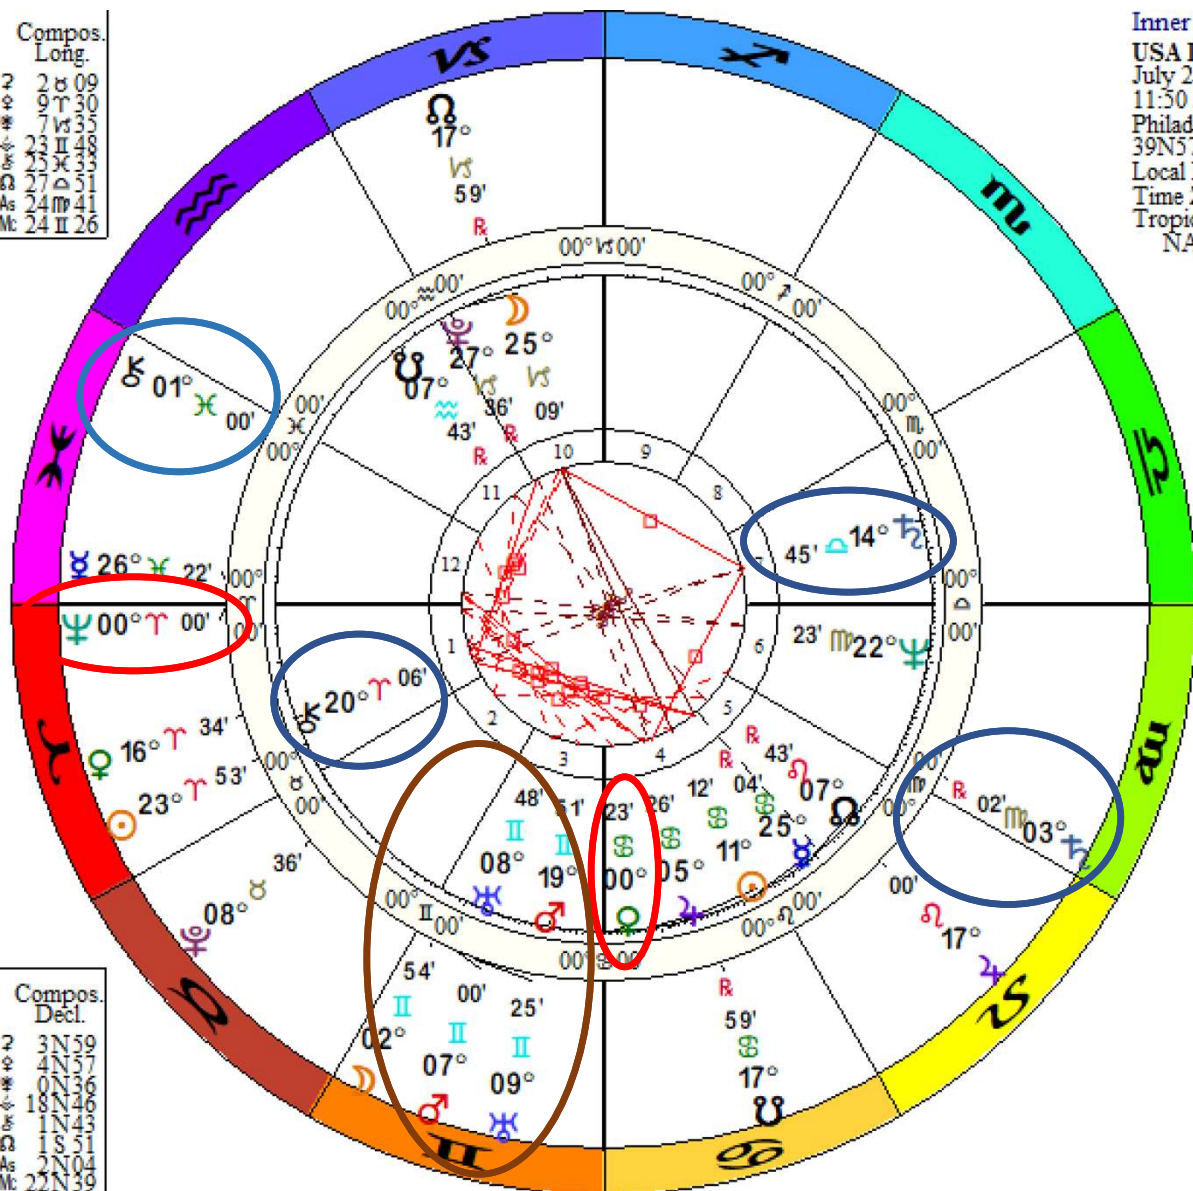

Compos.	Long.
♂	28 09
♂	09 30
♂	07 35
♂	23 48
♂	25 33
♂	27 51
♂	24 41
♂	24 26

Compos.	Decl.
♂	3N59
♂	4N57
♂	0N36
♂	18N43
♂	11N43
♂	11S51
♂	2N04
♂	22N39

Inner Ring:  
 USA Libra  
 July 2, 1776  
 11:50 AM  
 Philadelphia, PA  
 39N57'08" 75W09'51"  
 Local Mean Time  
 Time Zone: 0 hours West  
 Tropical 0-Aries  
 NATAL CHART

Outer Ring:  
 Civil War  
 April 13, 1861  
 3:08:55 PM  
 Charleston, SC  
 32N46'35" 79W55'52"  
 Local Mean Time  
 Time Zone: 0 hours West  
 Tropical 0-Aries  
 NATAL CHART

Compos.	Long.	Compos.	Decl.
♂	2 33	♂	16N08
♂	29 01	♂	2N03
♂	25 43	♂	7N09
♂	23 48	♂	14N23
♂	13 25	♂	22N56
♂	26 13	♂	20N02
♂	23 53	♂	4N21
♂	8 07	♂	21N47
♂	26 11	♂	1N29
♂	18 06	♂	12S10

## Civil War

The war begins as Neptune moves into Aries and squares Venus; transiting Mars and Uranus influence natal Mars and Uranus; take note also of Chiron opposite Saturn.

Compos.	Long.
♂	28 09
♄	9 30
♃	7 35
♂	23 48
♃	25 33
♂	27 51
♂	24 41
♂	24 26

## Civil War

The Civil War began on the day that Neptune was exactly square n. Venus. Will history repeat itself in 2026?