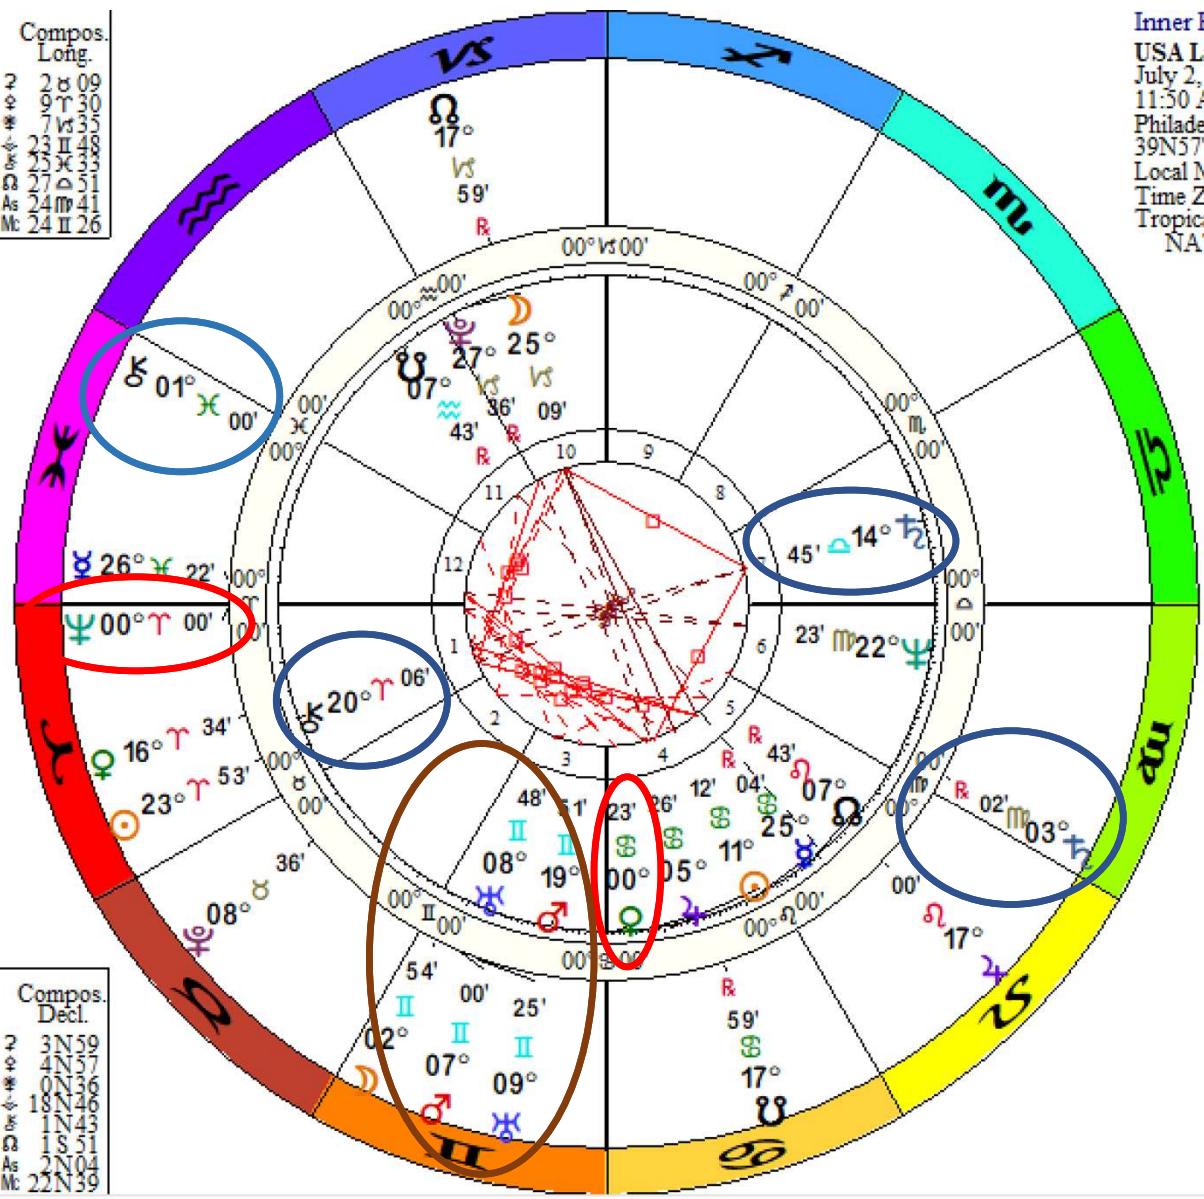

Compos.	Long.
♂	28 09
♄	9 30
♃	7 35
♂	23 48
♃	25 33
♂	27 51
♂	24 41
♂	24 26

Compos.	Decl.
♂	3N59
♄	4N57
♃	0N36
♂	18N46
♃	1N43
♂	1S51
♂	2N04
♂	22N39

Inner Ring:
USA Libra
July 2, 1776
11:50 AM
Philadelphia, PA
39N57'08" 75W09'51"
Local Mean Time
Time Zone: 0 hours West
Tropical 0-Aries
NATAL CHART

Outer Ring:
Civil War
April 13, 1861
3:08:55 PM
Charleston, SC
32N46'35" 79W55'52"
Local Mean Time
Time Zone: 0 hours West
Tropical 0-Aries
NATAL CHART

Compos.	Long.	Compos.	Decl.
♂	2 33	♂	16N08
♄	29 01	♂	7N03
♃	25 43	♂	7N09
♂	23 28	♂	14N23
♃	13 25	♂	22N56
♂	26 13	♂	20N02
♃	23 53	♂	4N21
♂	29 07	♂	21N47
♃	26 11	♂	1N29
♂	18 06	♂	12S10

Doc Benton
The Hanged Man
Scottsdale, AZ 85255

1861

Civil War

The Civil War began on the day that Neptune was exactly square n. Venus. Will history repeat itself in 2026?