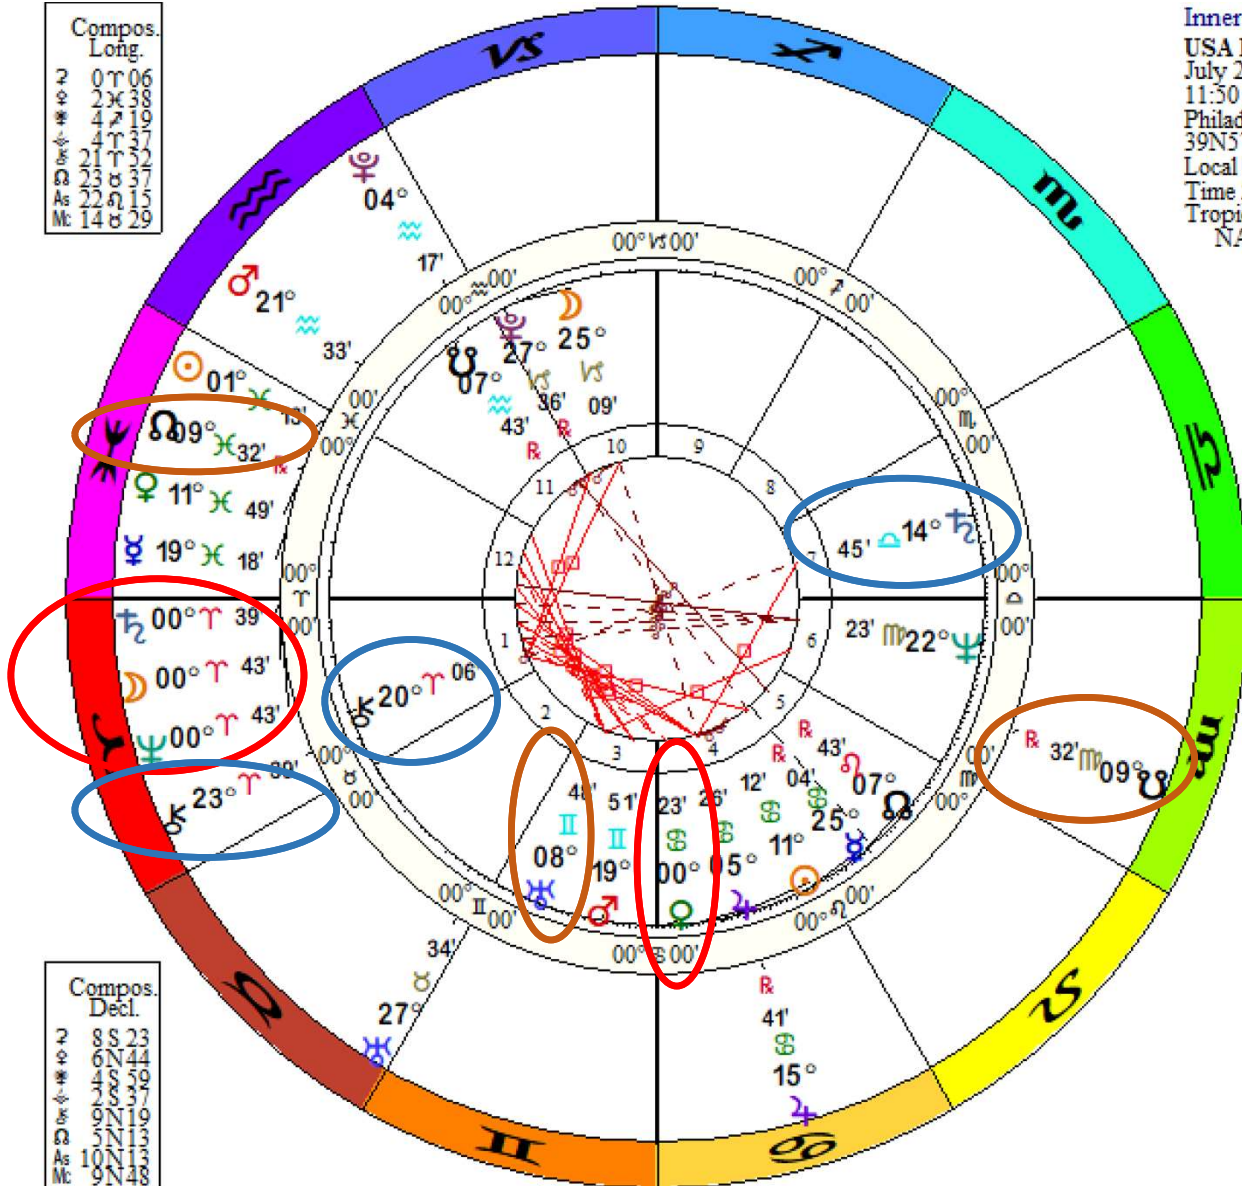

Compos.	Long.
♂	07° 06'
♂	23° 38'
♂	47° 19'
♂	47° 37'
♂	21° 52'
♂	23° 37'
♂	22° 15'
♂	14° 29'

Inner Ring:  
**USA Libra**  
 July 2, 1776  
 11:50 AM  
 Philadelphia, PA  
 39N57'08" 75W09'51"  
 Local Mean Time  
 Time Zone: 0 hours West  
 Tropical 0-Aries  
**NATAL CHART**

# 2026

Neptune and Saturn conjunct at 0° Aries square Venus; the Lunar Nodes square Uranus; Chiron conjunct Chiron and opposite Saturn. We are evolving spiritually, but none of this looks easy.

Outer Ring:  
**Transits**  
 February 19, 2026  
 1:54:54 PM  
 Scottsdale, Arizona  
 33N30'33" 111W53'54"  
 Standard Time  
 Time Zone: 7 hours West  
 Tropical Regiomontanus  
**NATAL CHART**

Doc Benton

The Hanged Man

Scottsdale, AZ 85255

Compos.	Decl.
♂	8S23'
♂	6N44'
♂	24S25'
♂	9N39'
♂	10N11'
♂	9N48'

Compos.	Long.
2	0 T 06
2	3 X 38
4	7 19
4	T 37
21	T 52
23	B 37
As	22 Q 15
Mc	14 B 29

Inner Ring:  
**USA Libra**  
 July 2, 1776  
 11:50 AM  
 Philadelphia, PA  
 39N57'08" 75W09'51"  
 Local Mean Time  
 Time Zone: 0 hours West  
 Tropical 0-Aries  
**NATAL CHART**

# 2026

“So this conjunction (Saturn conjunct Neptune) is about popular insurrections that are usually fired by ideological beliefs.”

-André Barbault, *Planetary Cycles Mundane Astrology*, 2014

Outer Ring:  
**Transits**  
 February 19, 2026  
 1:54:54 PM  
 Scottsdale, Arizona  
 33N30'33" 111W53'54"  
 Standard Time  
 Time Zone: 7 hours West  
 Tropical Regiomontanus  
**NATAL CHART**