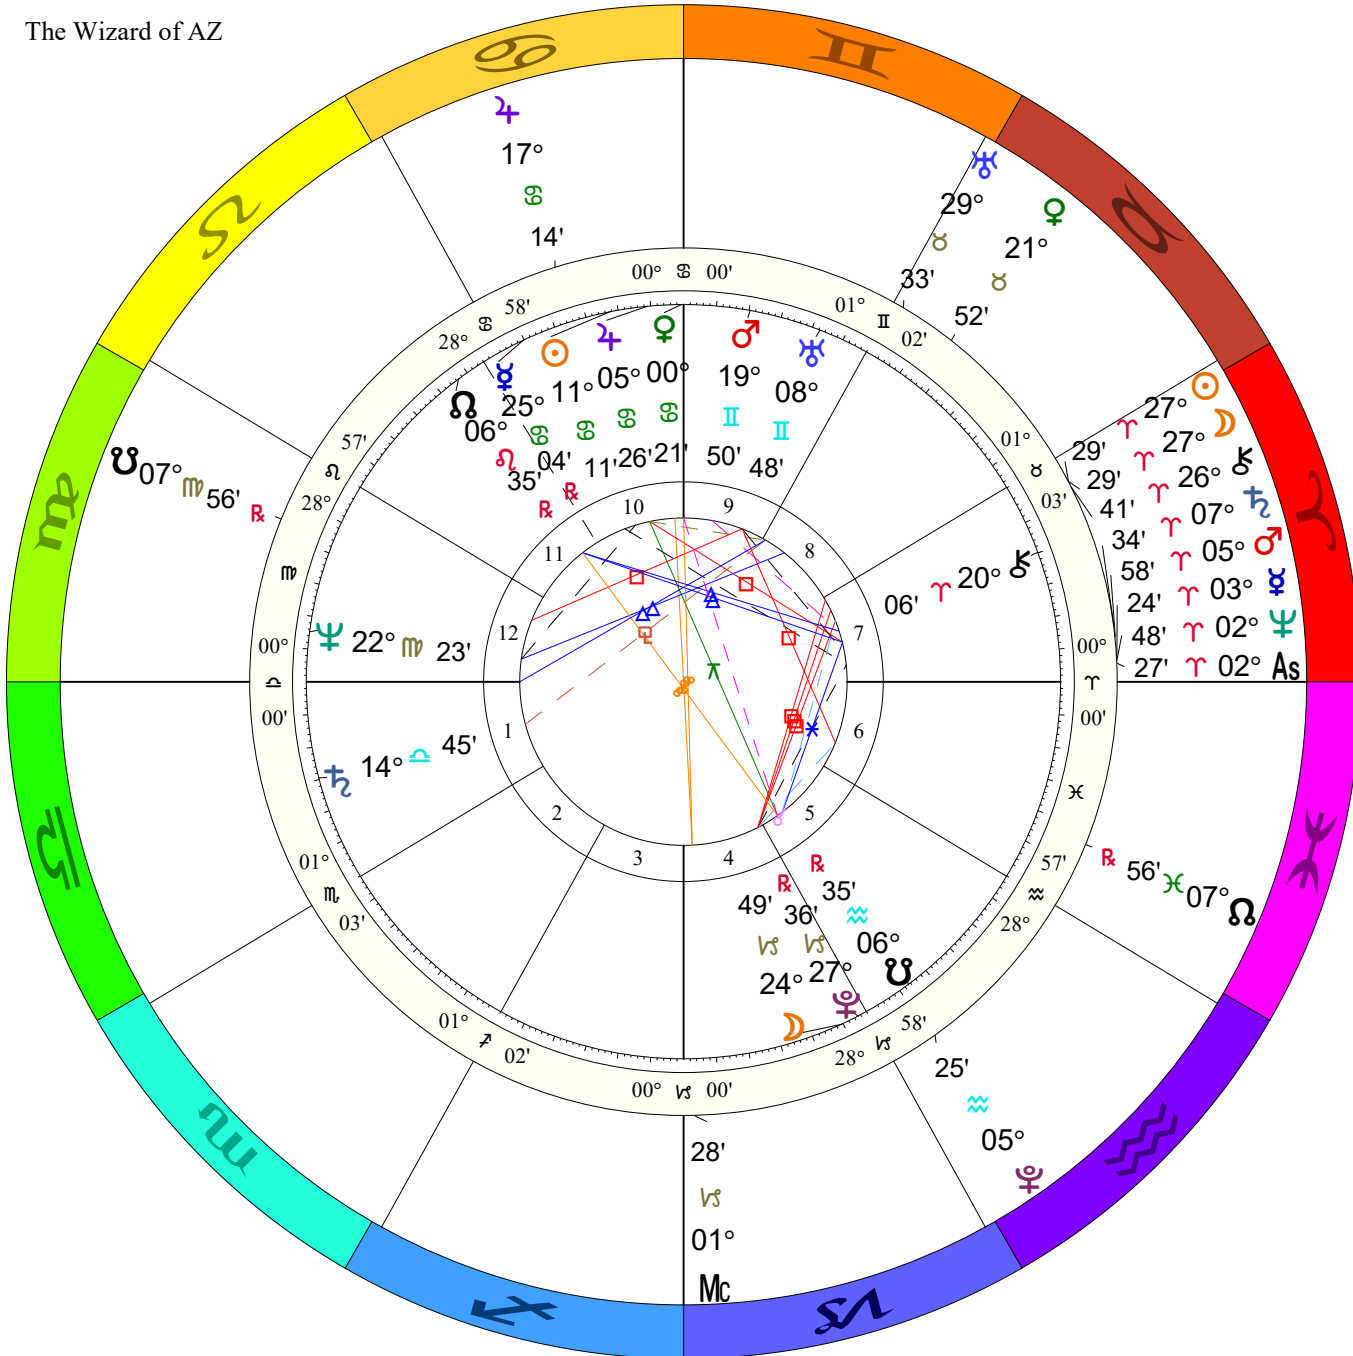

Doc Benton
The Wizard of AZ

Inner Ring:
USA Declaration
 July 2, 1776
 11:15:37 AM
 Philadelphia, PA
 39N57'08" 75W09'51"
 Standard Time
 Time Zone: 5 hours West
 Tropical Campanus
 NATAL CHART

Outer Ring:
New Moon Apr 17 2026
 April 17, 2026
 4:51:30 AM
 Scottsdale, Arizona
 33N30'33" 111W53'54"
 Standard Time
 Time Zone: 7 hours West
 Tropical 0-Aries
 New Moon
 (astrological)

Mc♂Mc	1°29's	♃♄♀	0°00's
♀♂Mc	1°07's	♀♁♁	0°07'a
♁♁♃	0°59's	♀♁♁	0°07'a
♃♁♃	0°53's	♃ Decl ♃	0°07'a
♃♁♁	0°53's	♃♁♃	0°12'a
McBQnt ♀	0°34's	♀ 2/11 ♀	0°15'a
♃♁♃	0°32's	♀ Novl ♁	0°20'a
As♁♃	0°27's	♀♁♀	0°31'a
♀ 2/11 ♃	0°18's	♁♁♃	0°37'a
♂ Qntl ♃	0°16's	♃♁♃	0°37'a
♁ 3/11 ♀	0°12's	♀♁♃	0°55'a
♃BNov♃	0°06's	♁♁♀	1°10'a
♃ 2/11 ♀	0°03's	♃♁♀	1°10'a