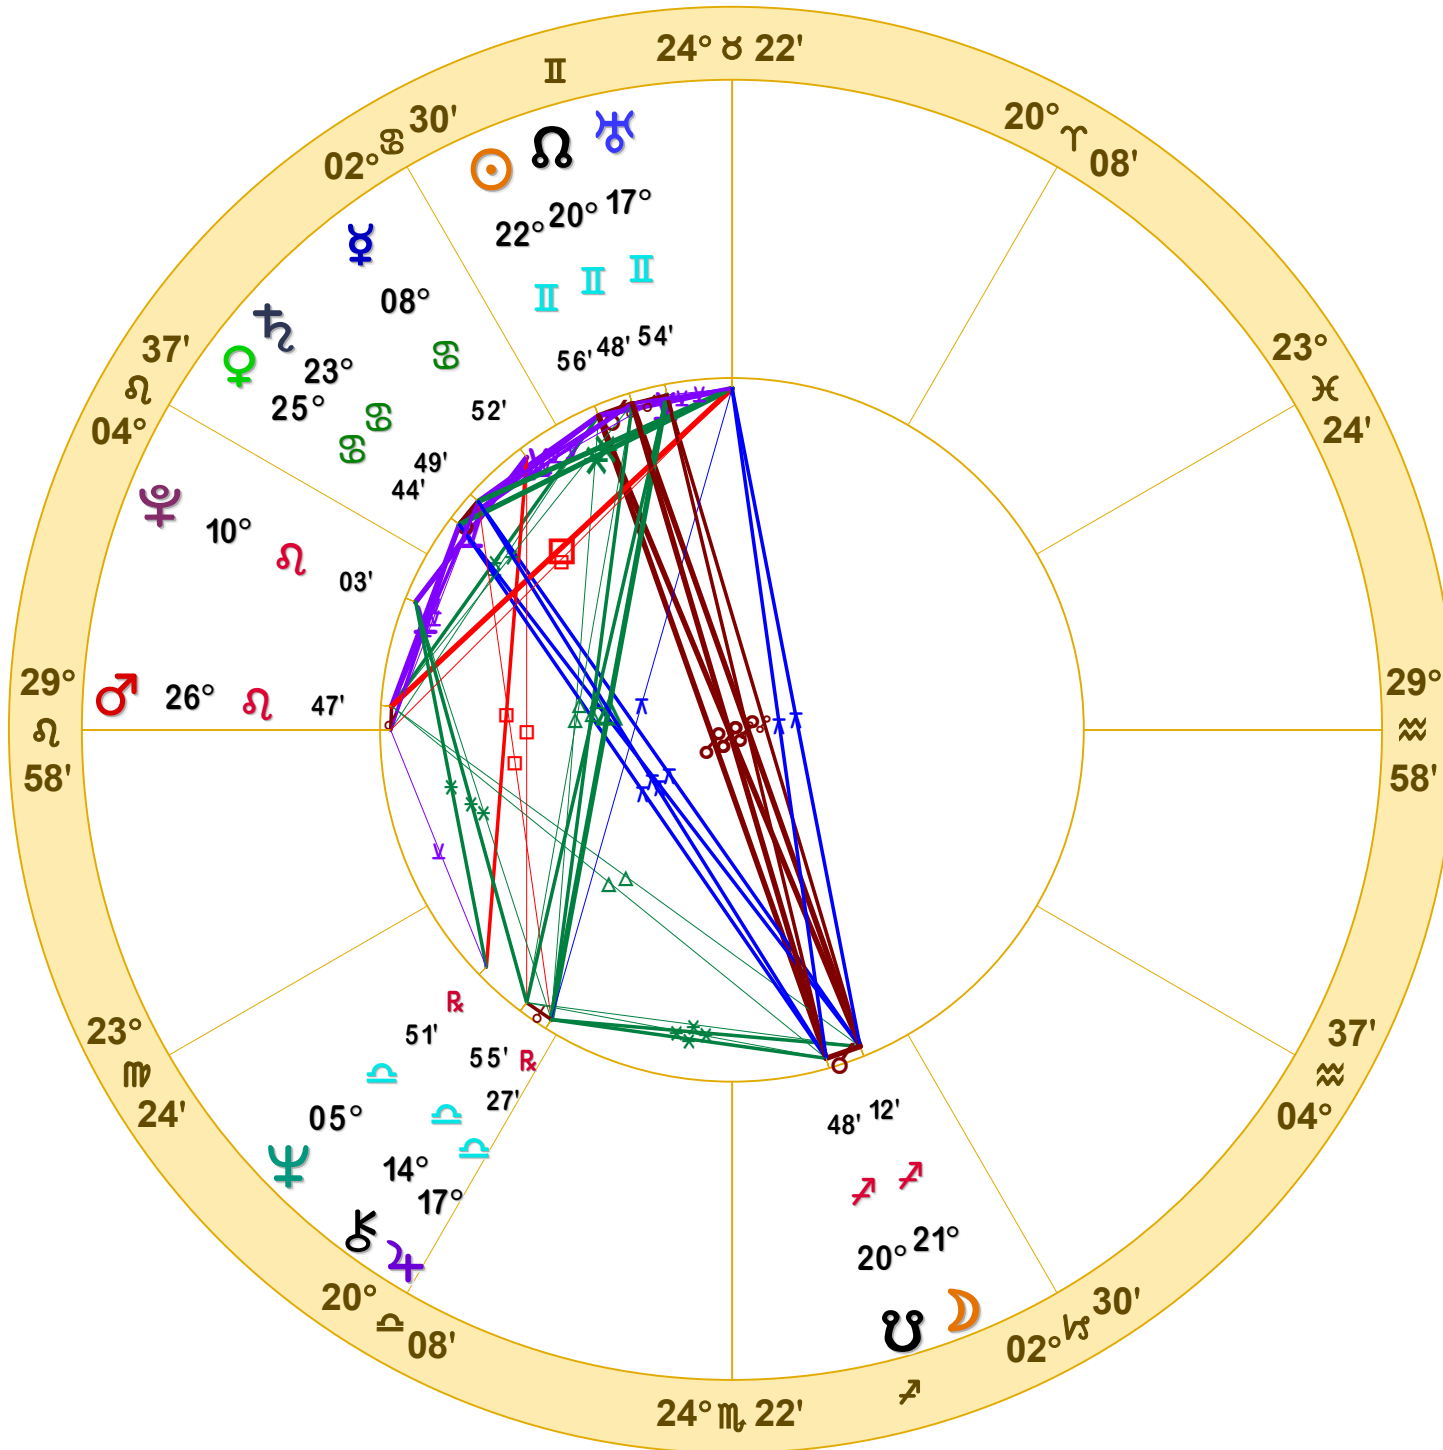

NATAL CHART

Donald Trump

June 14, 1946

10:54 AM

Daylight Saving Time

Jamaica, New York

40N41'29" 73W48'22"

Time Zone: 5 hours West

Geocentric

Tropical Regiomontanus

Doc Benton

The Hanged Man

Scottsdale, AZ 85255