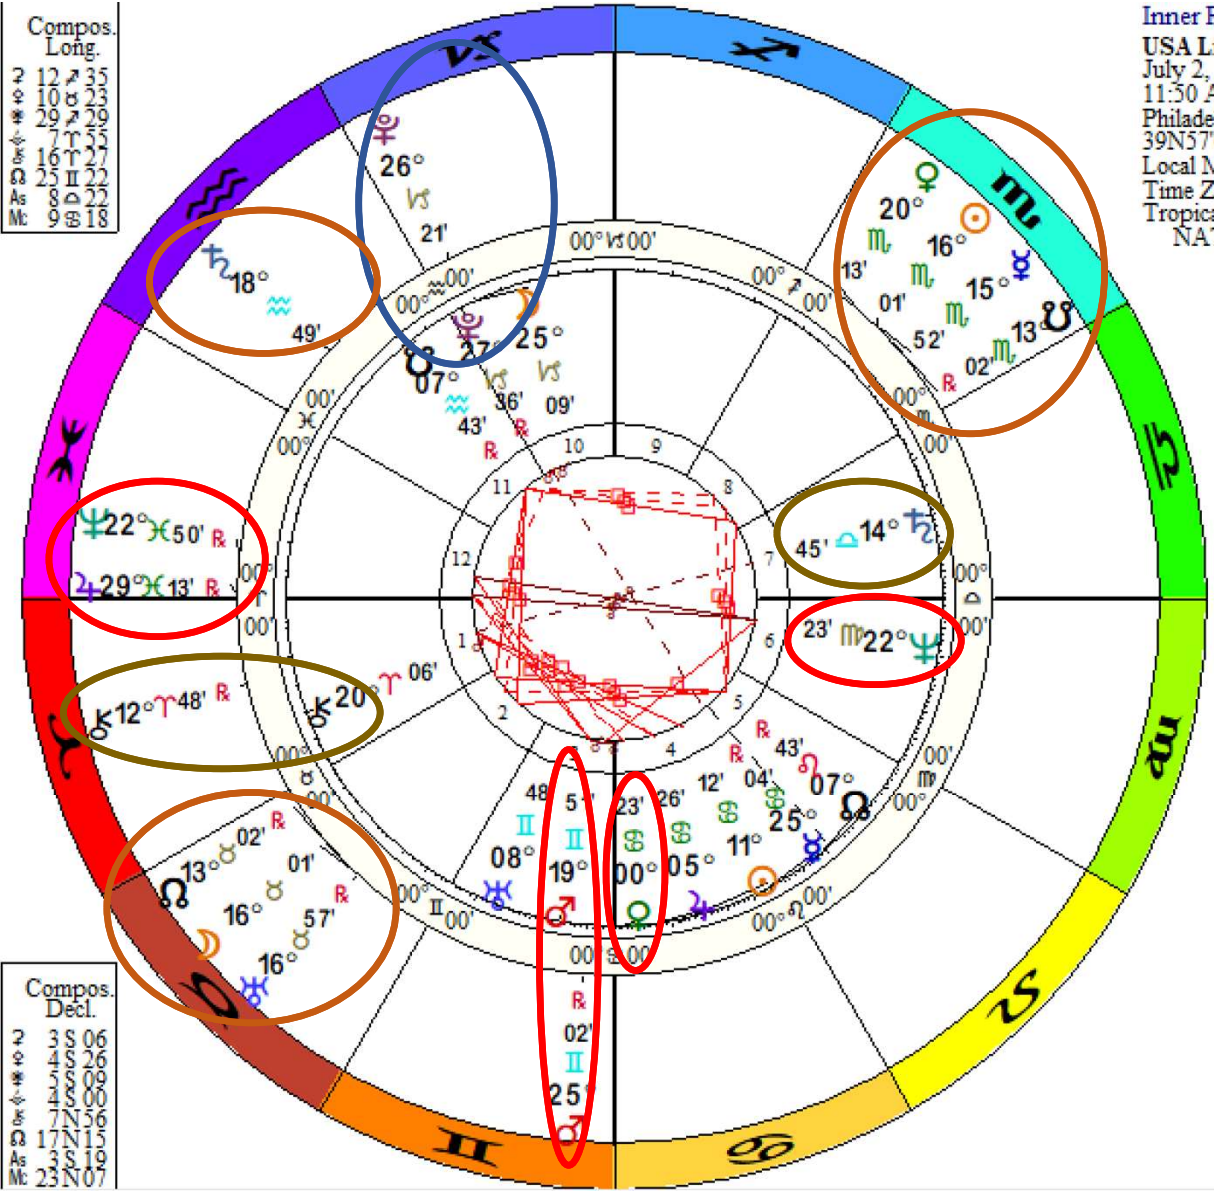

Compos.	Long.
♂	12 35
♂	10 23
♂	29 29
♂	7 55
♂	16 27
♂	25 22
♂	8 22
♂	9 18

Compos.	Decl.
♂	3 S 06
♂	4 S 26
♂	5 S 09
♂	4 S 00
♂	7 N 56
♂	17 N 15
♂	3 S 19
♂	23 N 07

Inner Ring:
 USA Libra
 July 2, 1776
 11:50 AM
 Philadelphia, PA
 39N57'08" 75W09'51"
 Local Mean Time
 Time Zone: 0 hours West
 Tropical 0-Aries
 NATAL CHART

Outer Ring:
 Transits
 November 8, 2022
 4:03 AM
 Scottsdale, Arizona
 33N30'33" 111W53'54"
 Standard Time
 Time Zone: 7 hours West
 Tropical Regiomontanus
 NATAL CHART

Compos.	Compos.
Long.	Decl.
♂	13 m 37 3 N 11
♂	20 x 35 1 S 37
♂	20 m 28 0 N 41
♂	10 m 18 3 N 05
♂	22 II 27 23 N 49
♂	17 8 19 10 N 47
♂	16 7 47 9 S 57
♂	16 6 33 19 N 08
♂	22 II 36 0 N 06
♂	26 v 58 23 S 23

Doc Benton
 The Hanged Man
 Scottsdale, AZ 85255

2022

Election Day

Lunar eclipse, Saturn squares, Neptune oppositions, squares and conjunctions to Mars and Venus, Chiron conjunct Saturn, Pluto conjunct Pluto, Jupiter near 0° Aries

Compos.	Long.
♂	12 35
♂	10 23
♂	29 29
♂	7 55
♂	16 27
♂	25 22
♂	8 22
♂	9 18

Inner Ring:
 USA Libra
 July 2, 1776
 11:50 AM
 Philadelphia, PA
 39N57'08" 75W09'51"
 Local Mean Time
 Time Zone: 0 hours West
 Tropical 0-Aries
 NATAL CHART