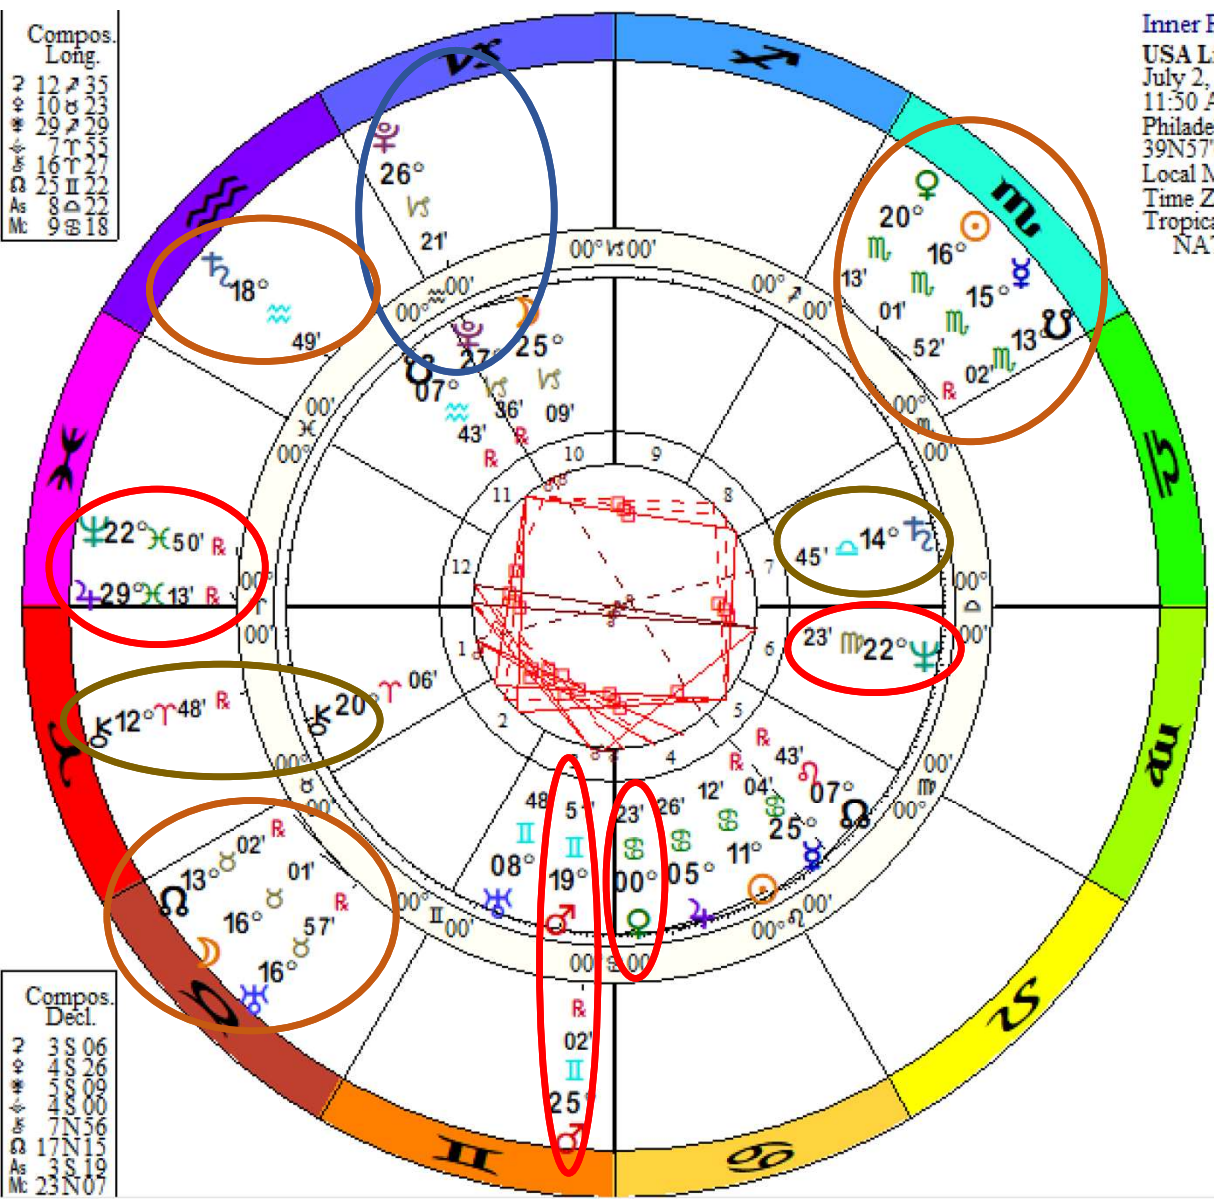

Compos.	Long.
♂	12 35
♂	10 23
♂	29 29
♂	7 55
♂	16 27
♂	25 22
♂	8 22
♂	9 18

Inner Ring:
 USA Libra
 July 2, 1776
 11:50 AM
 Philadelphia, PA
 39N57'08" 75W09'51"
 Local Mean Time
 Time Zone: 0 hours West
 Tropical 0-Aries
 NATAL CHART

Outer Ring:
 Transits
 November 8, 2022
 4:03 AM
 Scottsdale, Arizona
 33N30'33" 111W53'54"
 Standard Time
 Time Zone: 7 hours West
 Tropical Regiomontanus
 NATAL CHART

Compos.	Compos.
Long.	Decl.
♂	13 37 3N11
♂	20 35 1S37
♂	20 28 0N41
♂	10 18 3N05
♂	22 27 23N49
♂	17 19 10N47
♂	16 47 9S57
♂	17 33 19N08
♂	22 36 0N06
♂	26 58 23S23

Compos.	Decl.
♂	3S06
♂	4S26
♂	5S09
♂	4S00
♂	7N56
♂	17N15
♂	3S19
♂	23N07

Doc Benton
 The Hanged Man
 Scottsdale, AZ 85255

2022 Election Day

Will anyone be happy with the outcome? Will we see violence when Jupiter enters Aries in December?