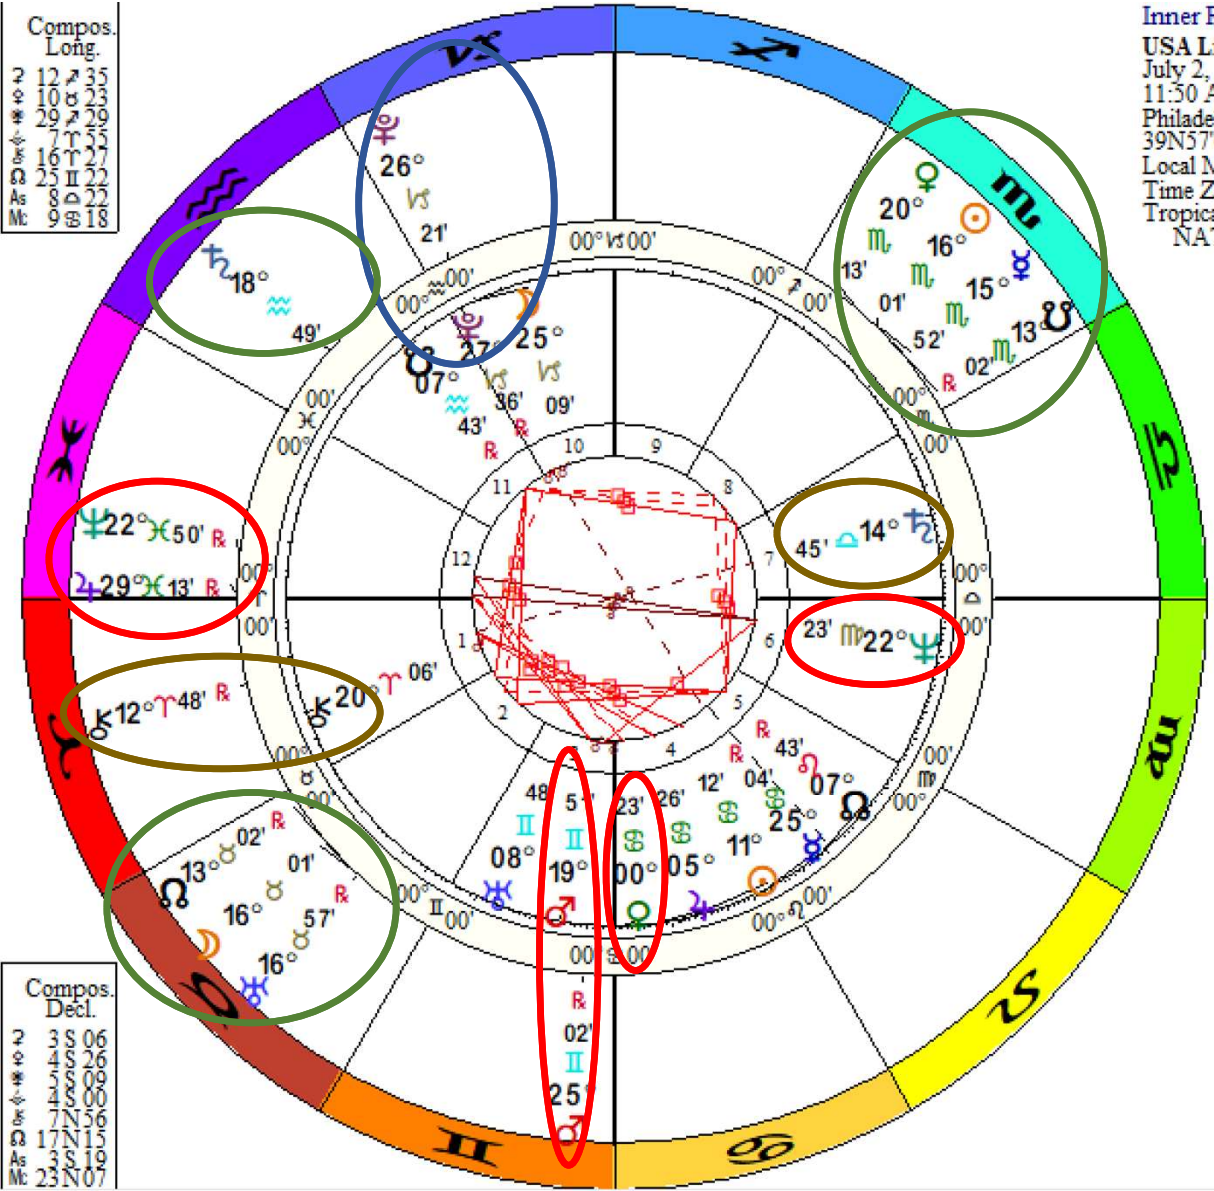

Compos.	Long.
♂	12 35
♂	10 23
♂	29 29
♂	7 55
♂	16 27
♂	25 22
♂	8 22
♂	9 18

Compos.	Decl.
♂	3 S 06
♂	4 S 26
♂	5 S 09
♂	4 S 00
♂	7 N 56
♂	17 N 15
♂	3 S 19
♂	23 N 07

Inner Ring:
 USA Libra
 July 2, 1776
 11:50 AM
 Philadelphia, PA
 39N57'08" 75W09'51"
 Local Mean Time
 Time Zone: 0 hours West
 Tropical 0-Aries
 NATAL CHART

Outer Ring:
 Transits
 November 8, 2022
 4:03 AM
 Scottsdale, Arizona
 33N30'33" 111W53'54"
 Standard Time
 Time Zone: 7 hours West
 Tropical Regiomontanus
 NATAL CHART

Compos.	Compos.
Long.	Decl.
♂	13 m 37 3 N 11
♂	20 x 35 1 S 37
♂	20 m 28 0 N 41
♂	10 m 18 3 N 05
♂	22 II 27 23 N 49
♂	17 8 19 10 N 47
♂	16 7 47 9 S 57
♂	16 6 33 19 N 08
♂	22 II 36 0 N 06
♂	26 v 58 23 S 23

Doc Benton
 The Hanged Man
 Scottsdale, AZ 85255

2022

Election Day

Lunar eclipse, Saturn squares, Neptune oppositions, squares and conjunctions to Mars and Venus, Chiron conjunct Saturn, Pluto conjunct Pluto, Jupiter near 0° Aries