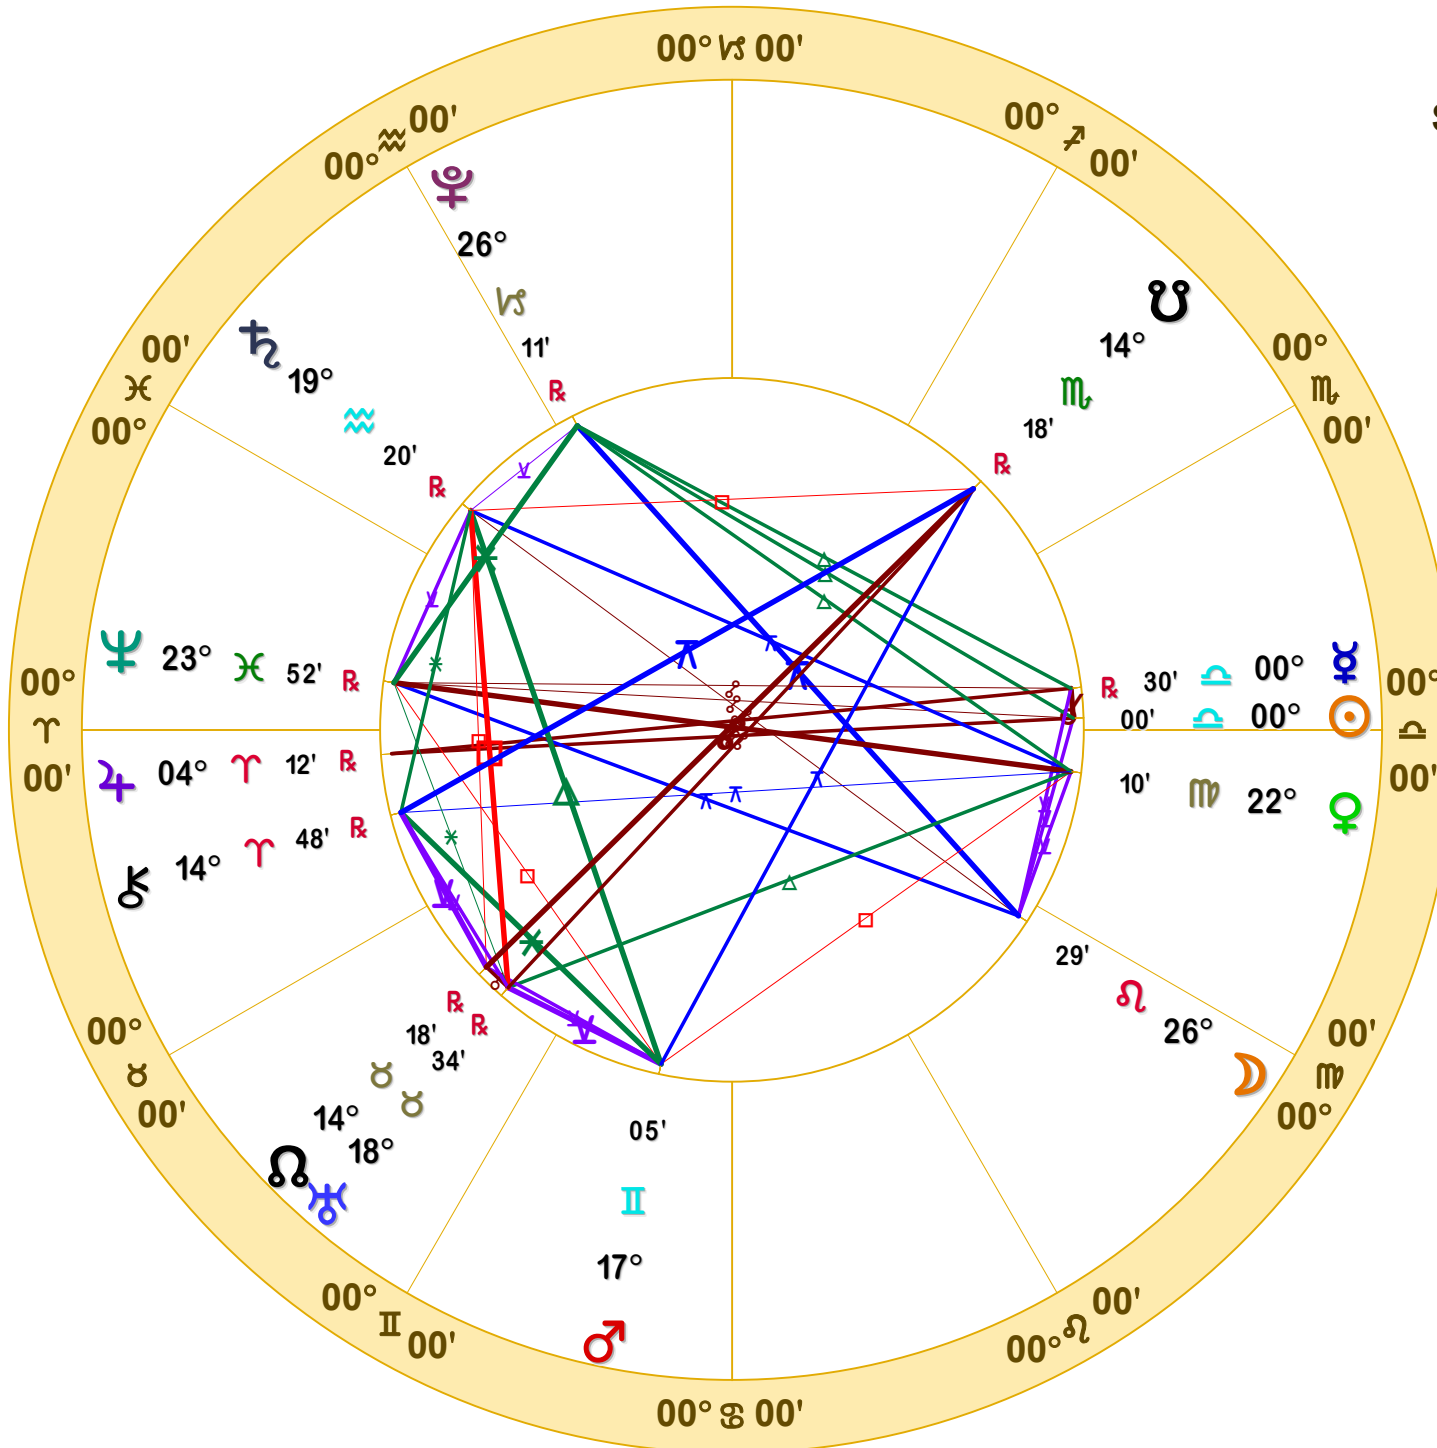

NATAL CHART

Sun enters Lib 9-23-2022

September 22, 2022

6:03:31 PM

Standard Time

Scottsdale, Arizona

33N30'33" 111W53'54"

Time Zone: 7 hours West

Geocentric

Tropical 0-Aries

Doc Benton

The Hanged Man

Scottsdale, AZ 85255