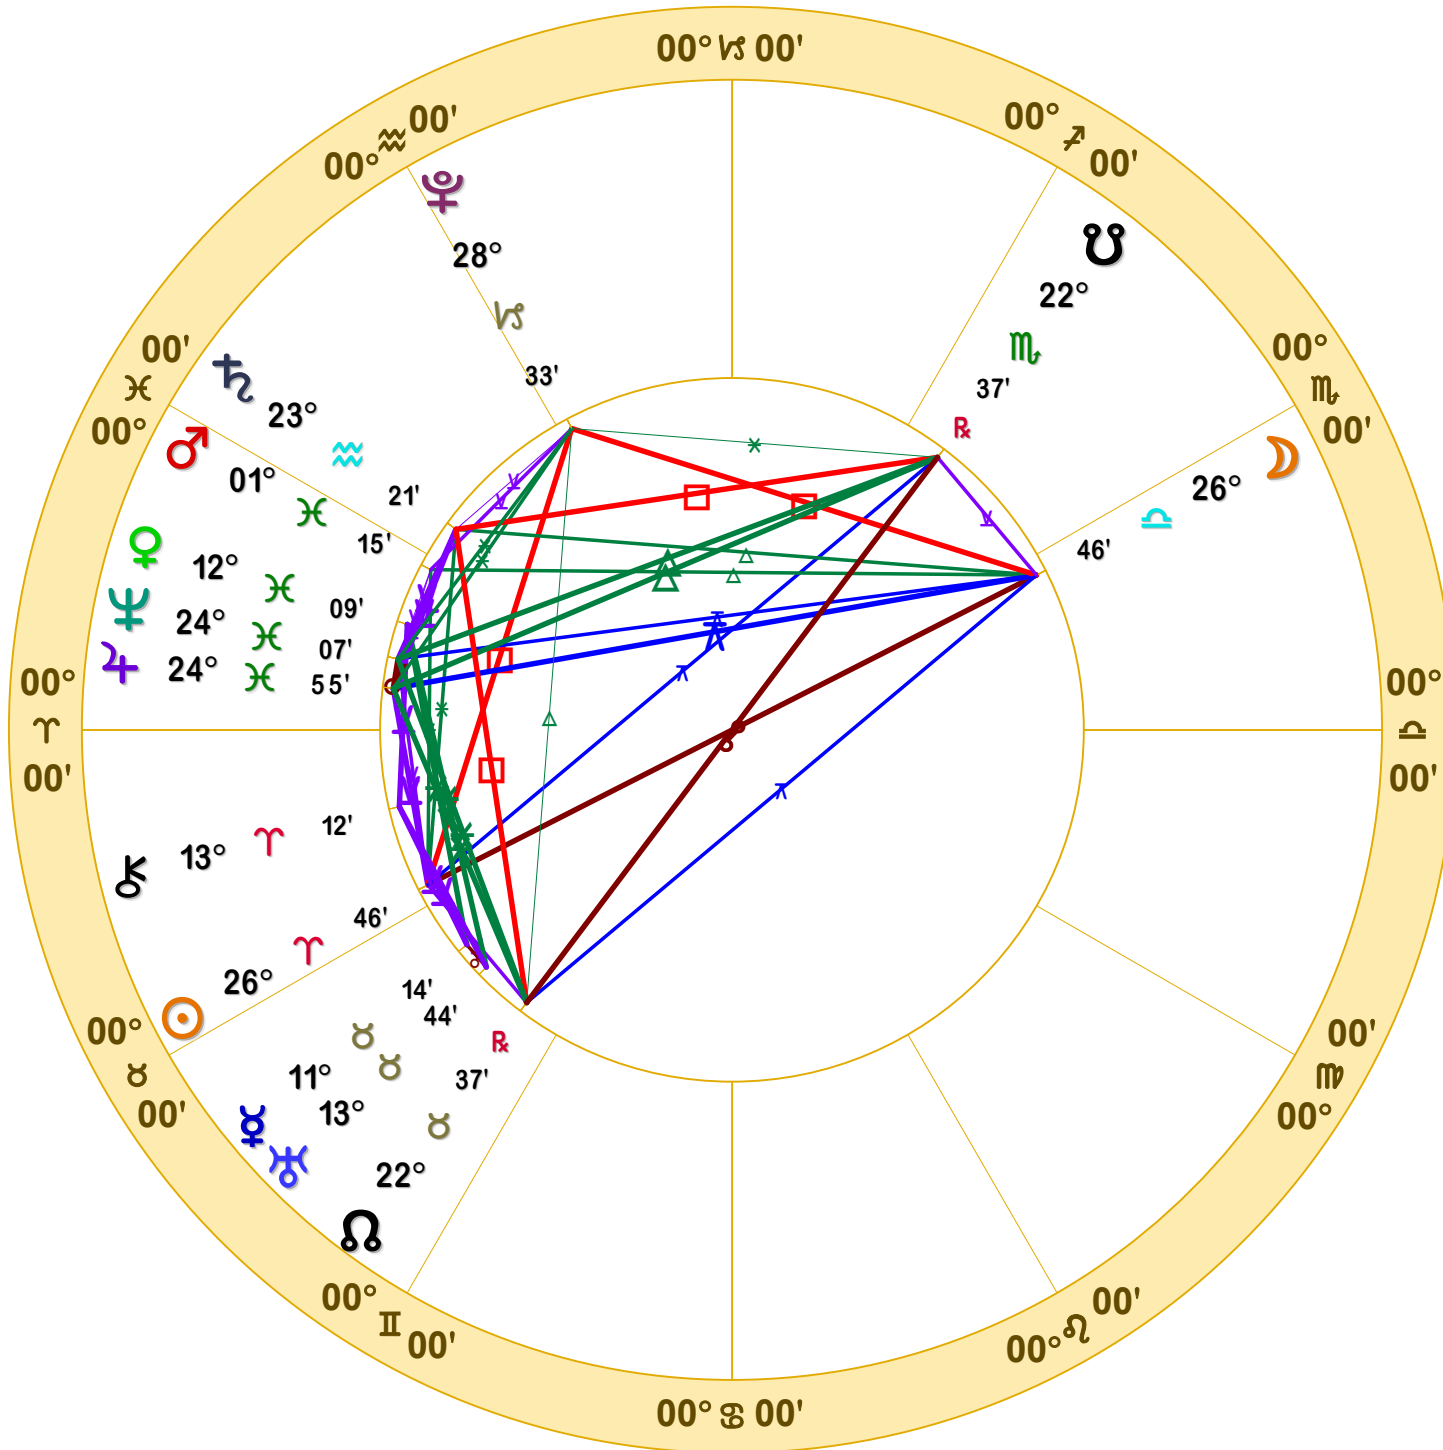

Full Moon (astrological)

Full Moon Apr 16 2022

April 16, 2022
11:54:52 AM
Standard Time
Scottsdale, Arizona
33N30'33" 111W53'54"
Time Zone: 7 hours West
Geocentric
Tropical 0-Aries

Doc Benton
The Hanged Man
Scottsdale, AZ 85255