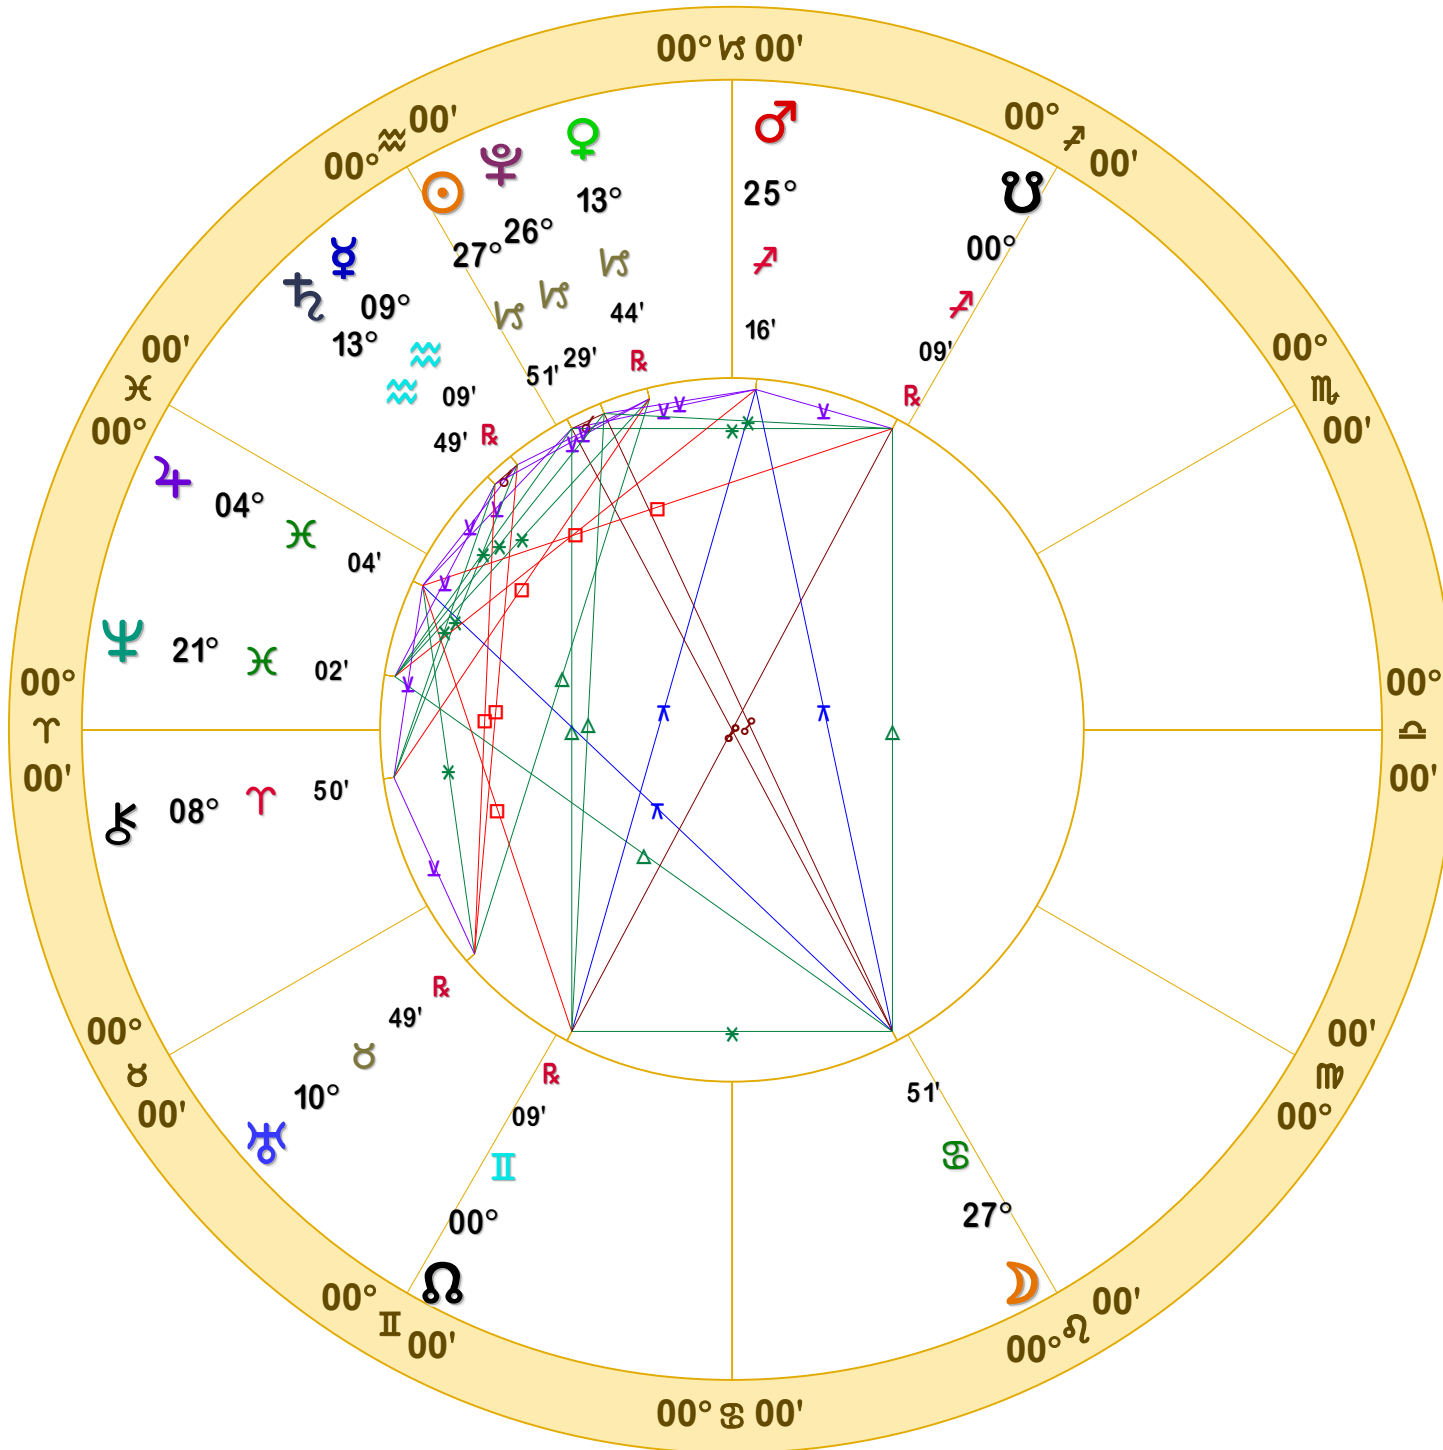

Full Moon (astrological)

Full Moon Jan 17 2022

January 17, 2022

4:48:16 PM

Standard Time

Scottsdale, Arizona

33N30'33" 111W53'54"

Time Zone: 7 hours West

Geocentric

Tropical 0-Aries

Doc Benton

The Hanged Man

Scottsdale, AZ 85255