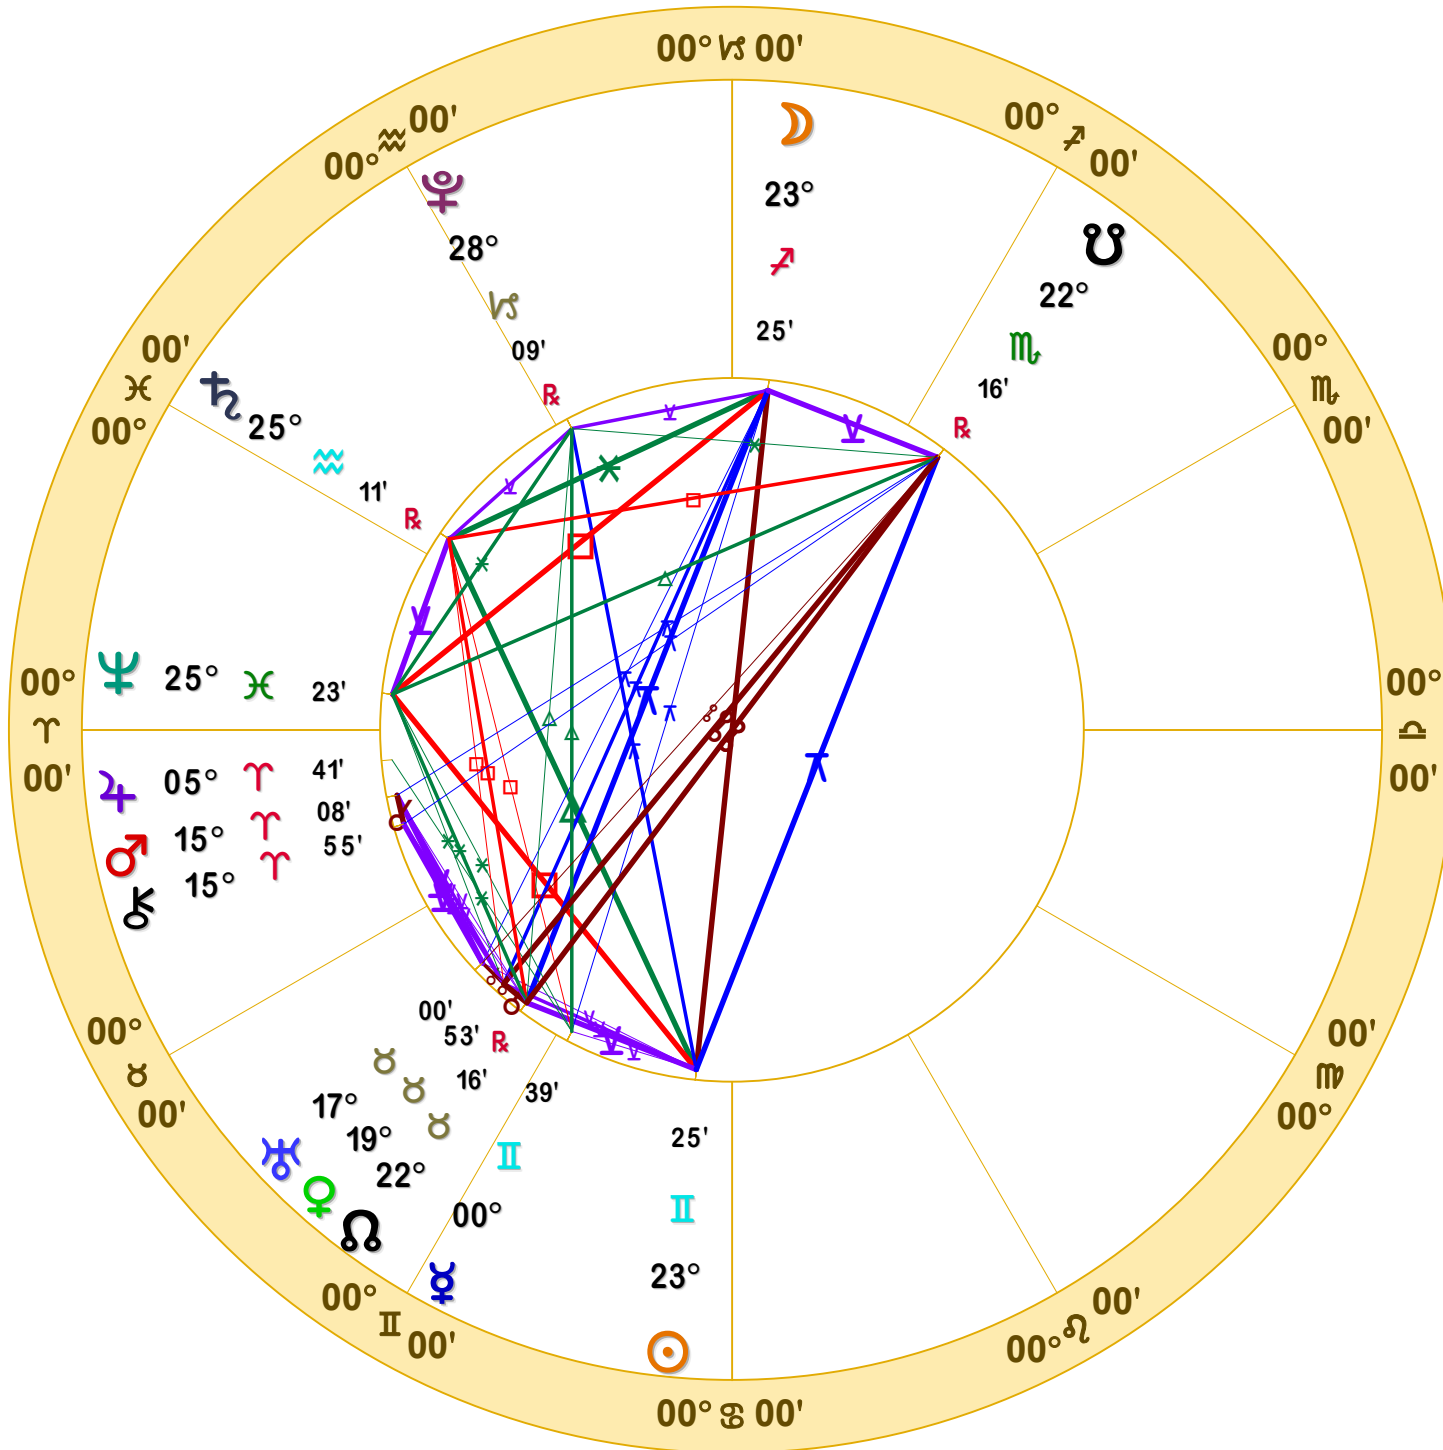

Full Moon (astrological)

Full Moon Jun 14 2022

June 14, 2022

4:51:34 AM

Standard Time

Scottsdale, Arizona

33N30'33" 111W53'54"

Time Zone: 7 hours West

Geocentric

Tropical 0-Aries

Doc Benton

The Hanged Man

Scottsdale, AZ 85255