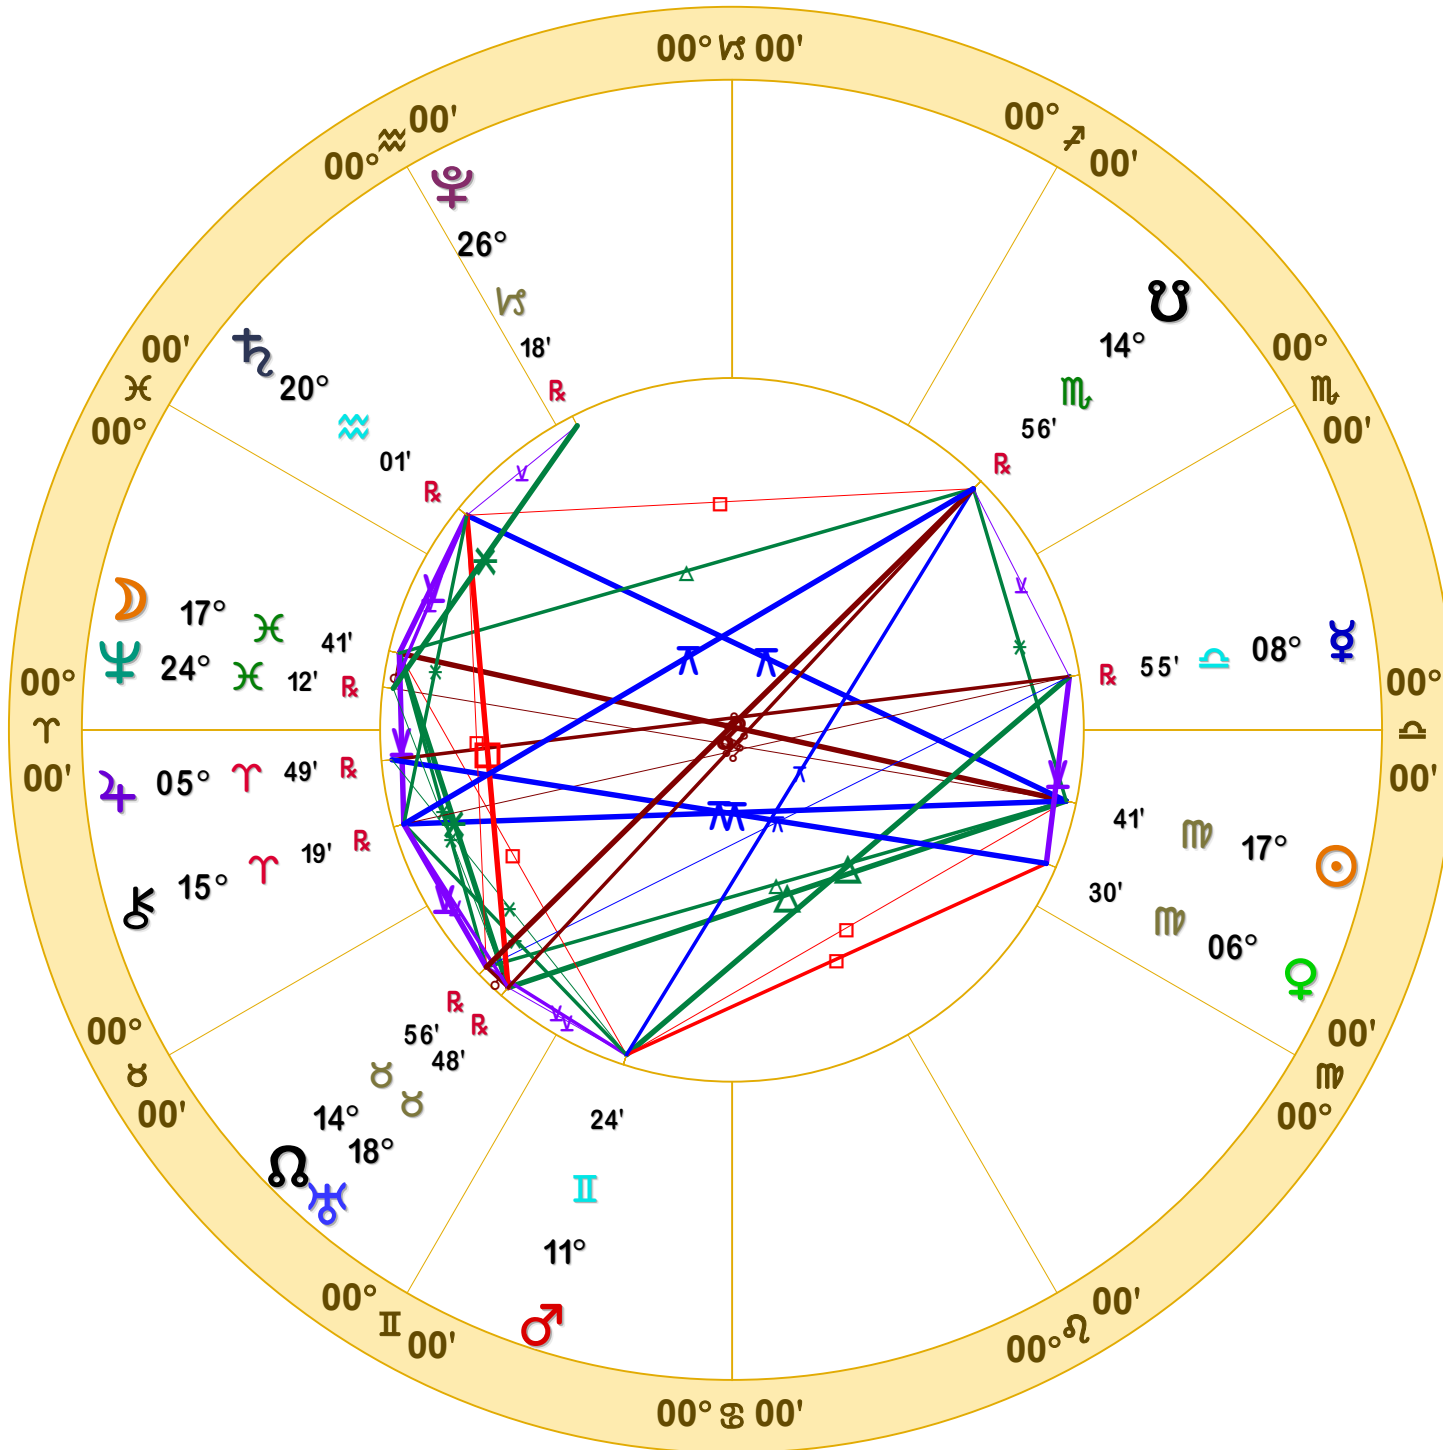

Full Moon (astrological)

Full Moon Sep 10 2022

September 10, 2022

2:58:51 AM

Standard Time

Scottsdale, Arizona

33N30'33" 111W53'54"

Time Zone: 7 hours West

Geocentric

Tropical 0-Aries

Doc Benton

The Hanged Man

Scottsdale, AZ 85255