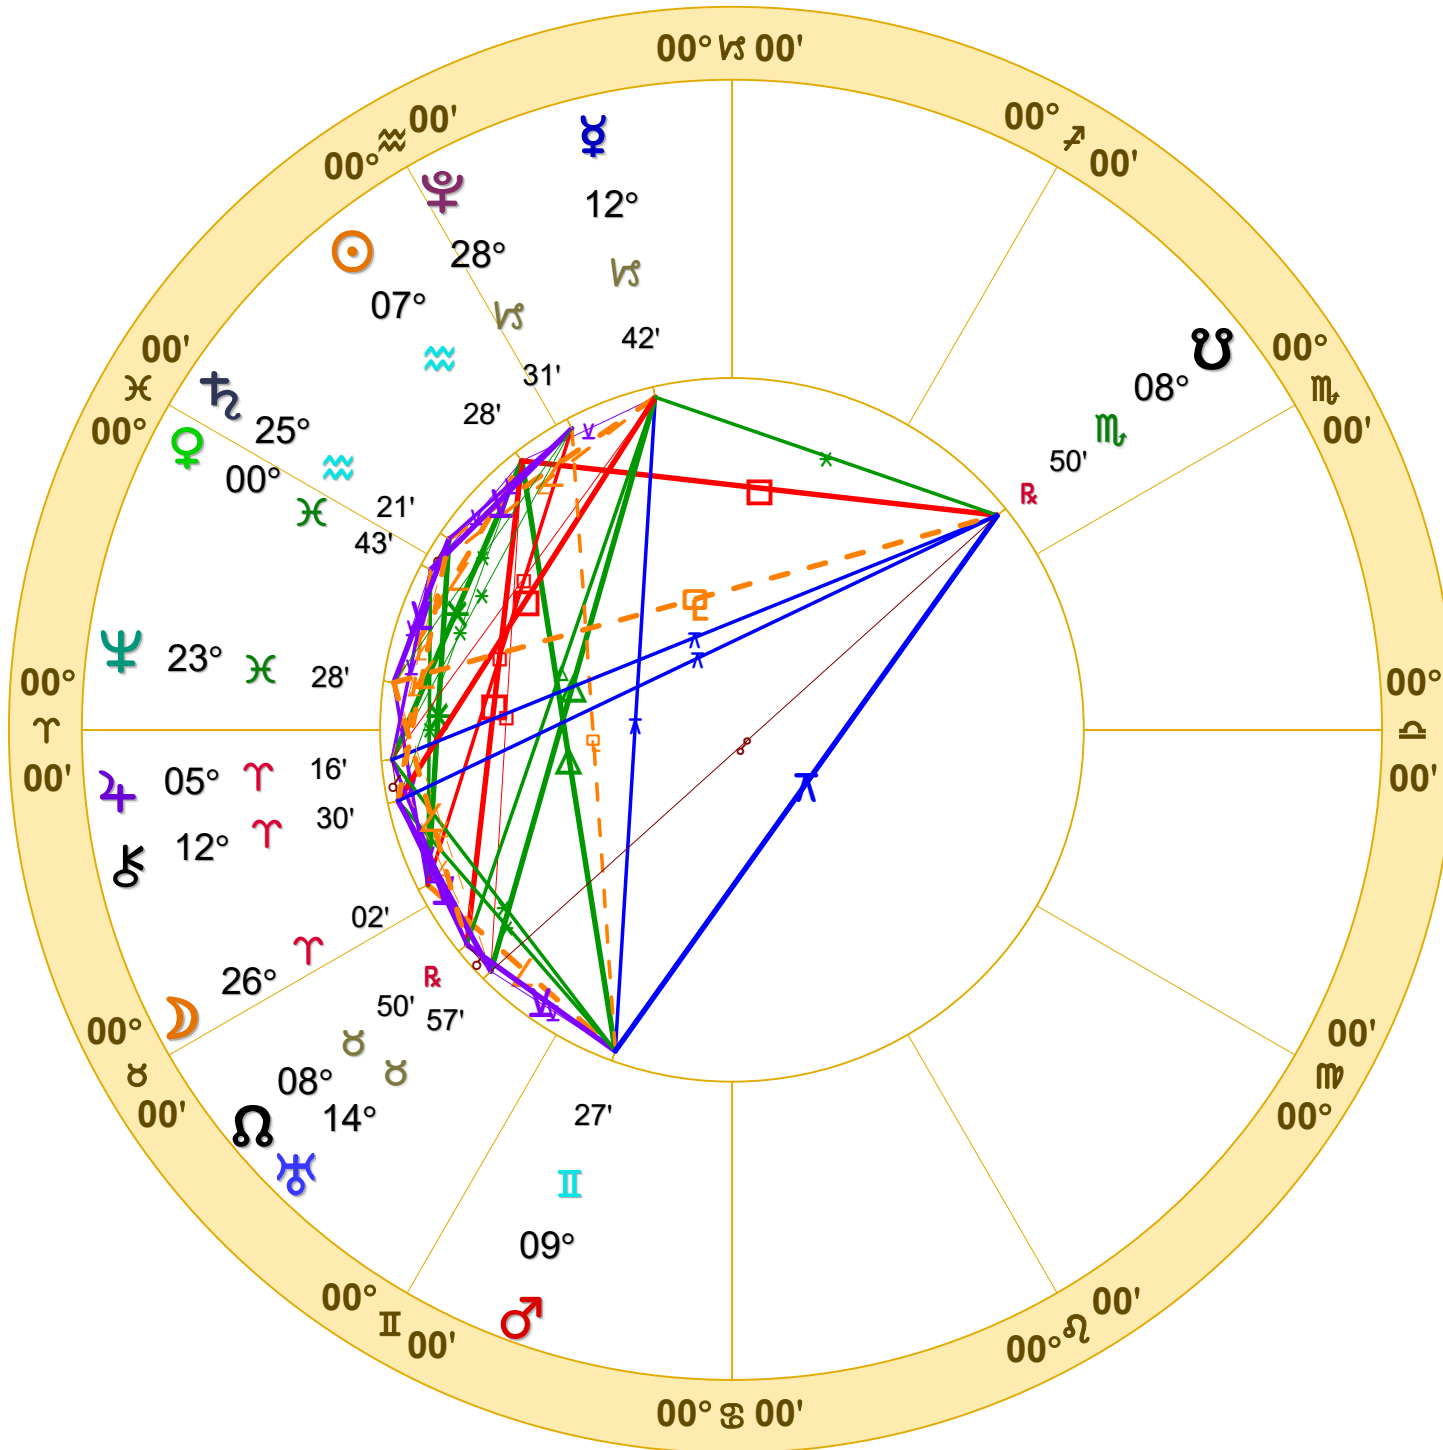

NATAL CHART

Transits

January 27, 2023

9:27:25 AM

Standard Time

Scottsdale, Arizona

33N30'33" 111W53'54"

Time Zone: 7 hours West

Geocentric

Tropical 0-Aries

Doc Benton

"The Wizard of AZ"

Scottsdale, AZ