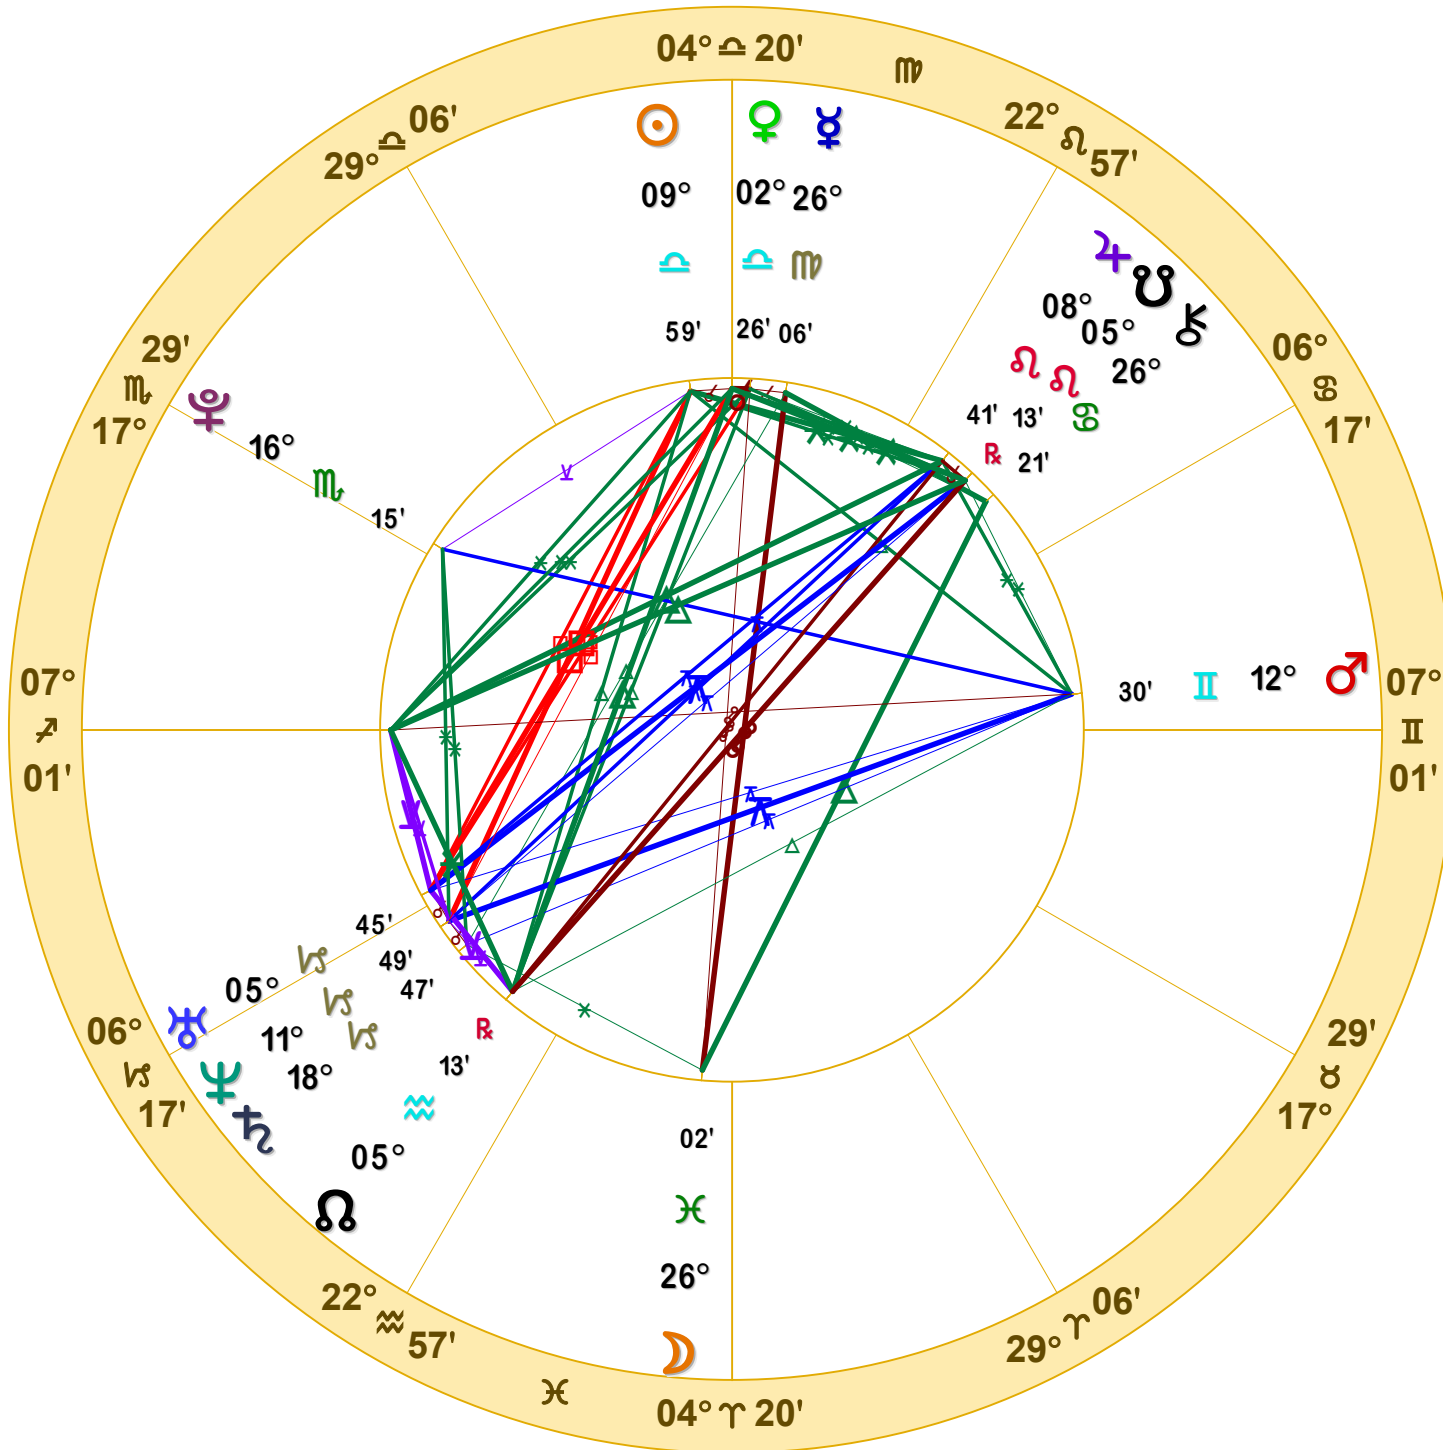

NATAL CHART

**Germany - unification**

October 3, 1990

12:00 PM

Standard Time

Bonn, Germany

50 N 44 7 E 05

Time Zone: 1 hours East

Geocentric

Tropical Regiomontanus

Doc Benton

The Hanged Man

Scottsdale, AZ 85255