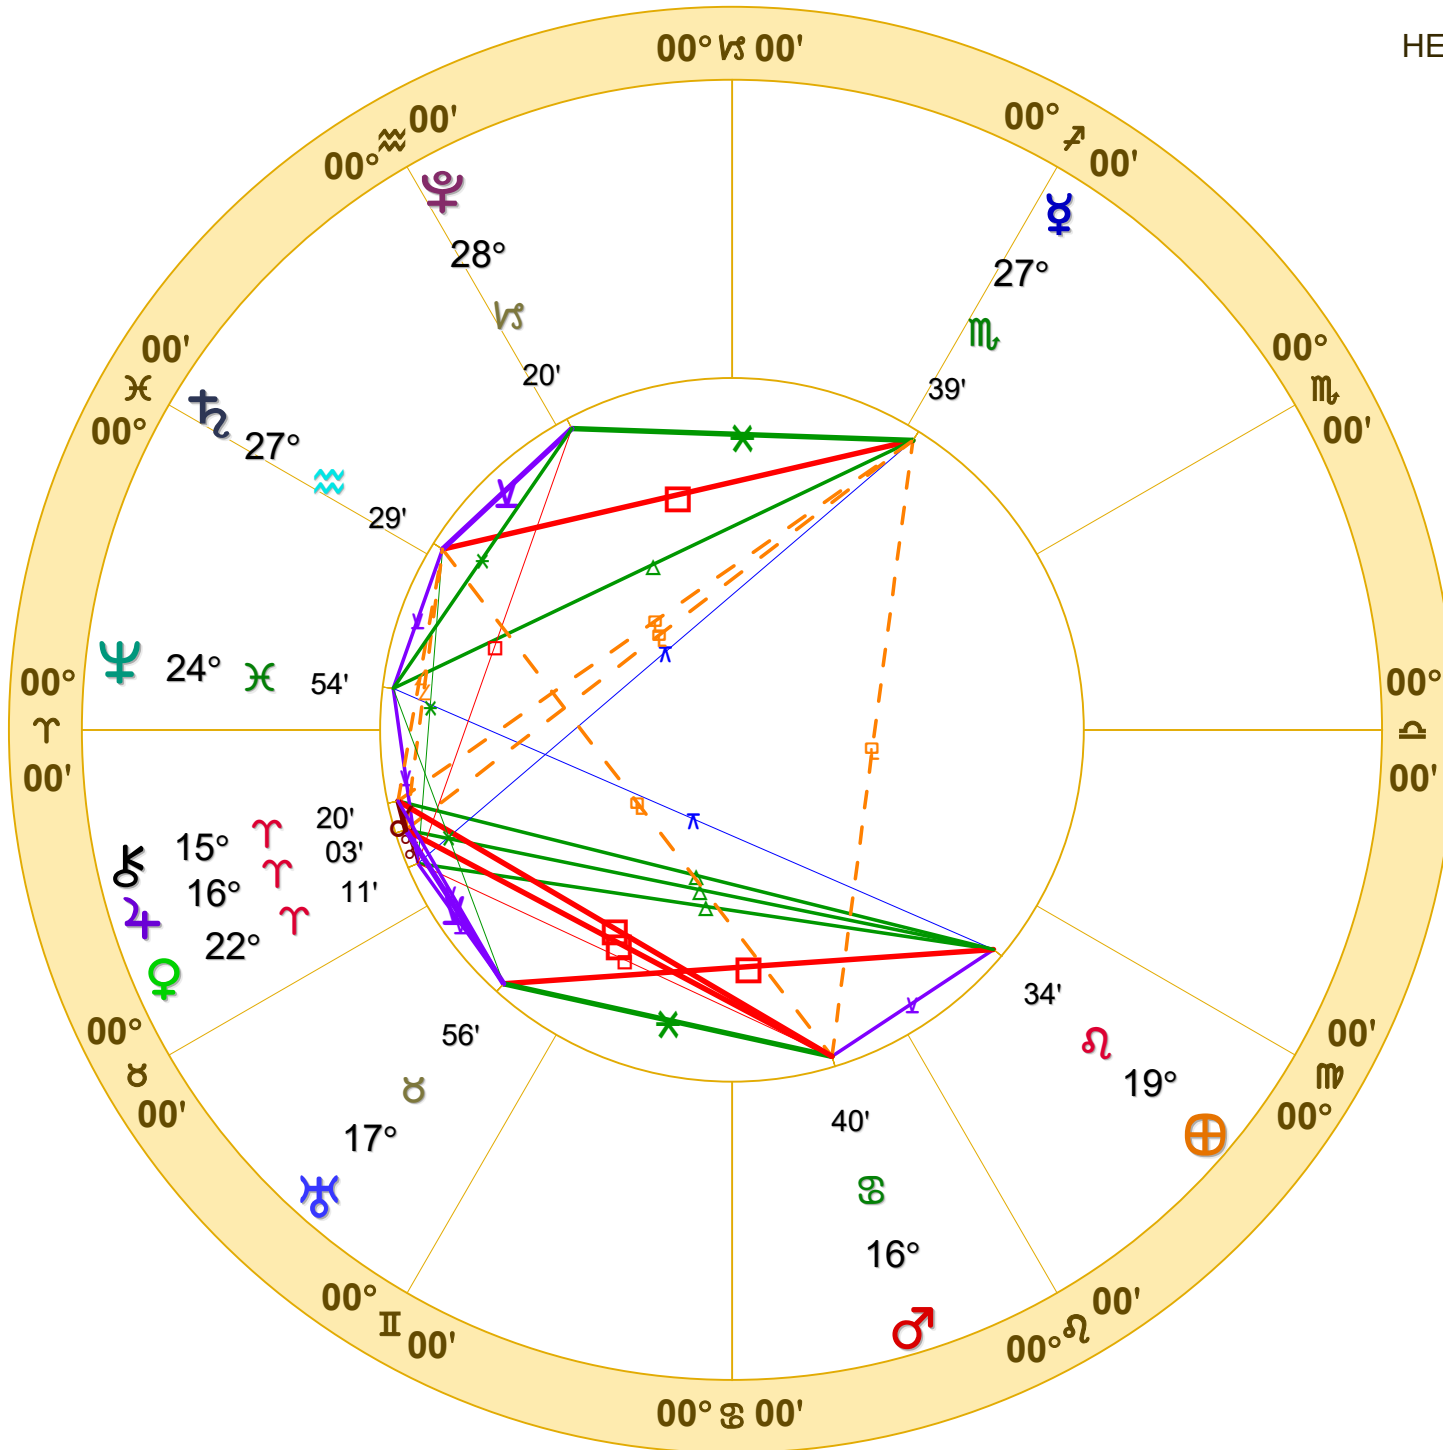

HELIOCENTRIC NATAL CHART

**Transits**

February 8, 2023

7:45:49 AM

Standard Time

Scottsdale, Arizona

33N30'33" 111W53'54"

Time Zone: 7 hours West

HELIOCENTRIC

Tropical

Doc Benton

"The Wizard of AZ"

Scottsdale, AZ