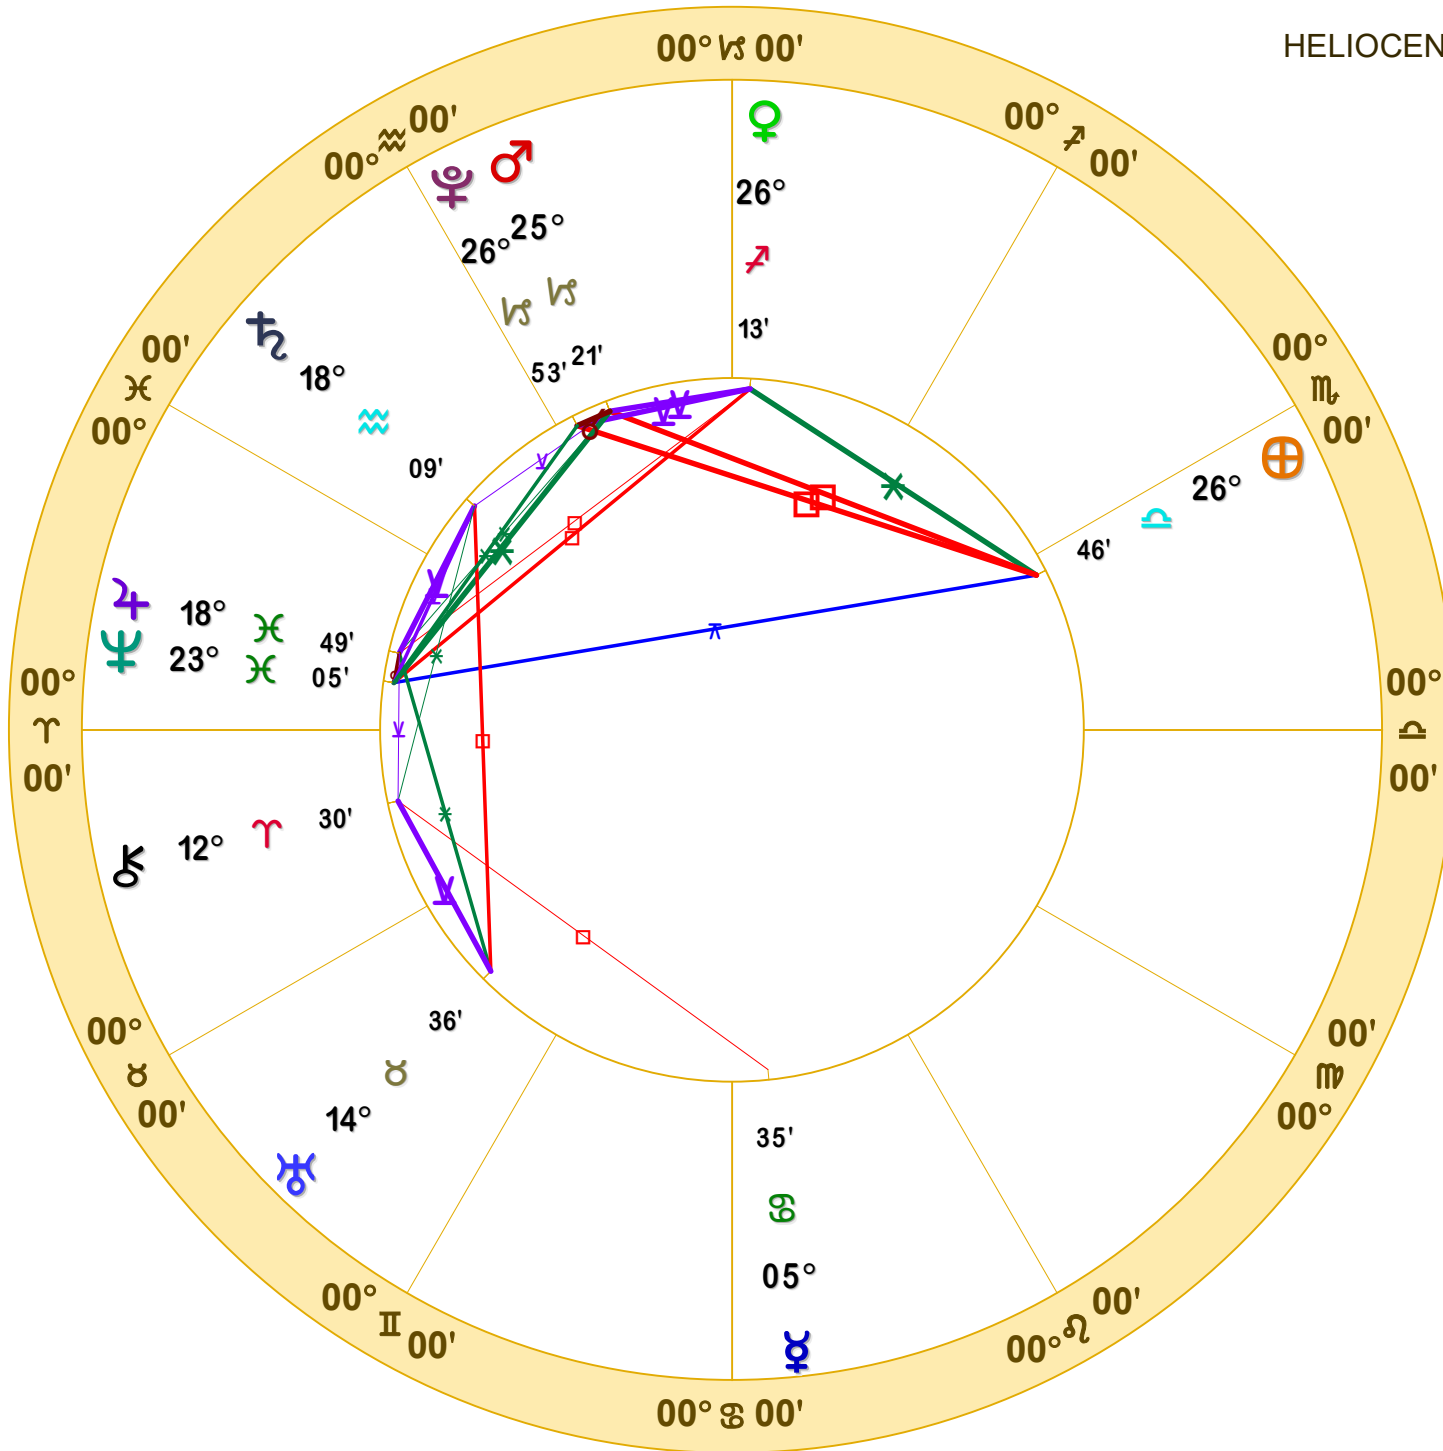

HELIOCENTRIC Full Moon (astrological)

**Full Moon Apr 16 2022**

April 16, 2022

11:54:52 AM

Standard Time

Scottsdale, Arizona

33N30'33" 111W53'54"

Time Zone: 7 hours West

HELIOCENTRIC

Tropical

Doc Benton  
The Hanged Man  
Scottsdale, AZ 85255