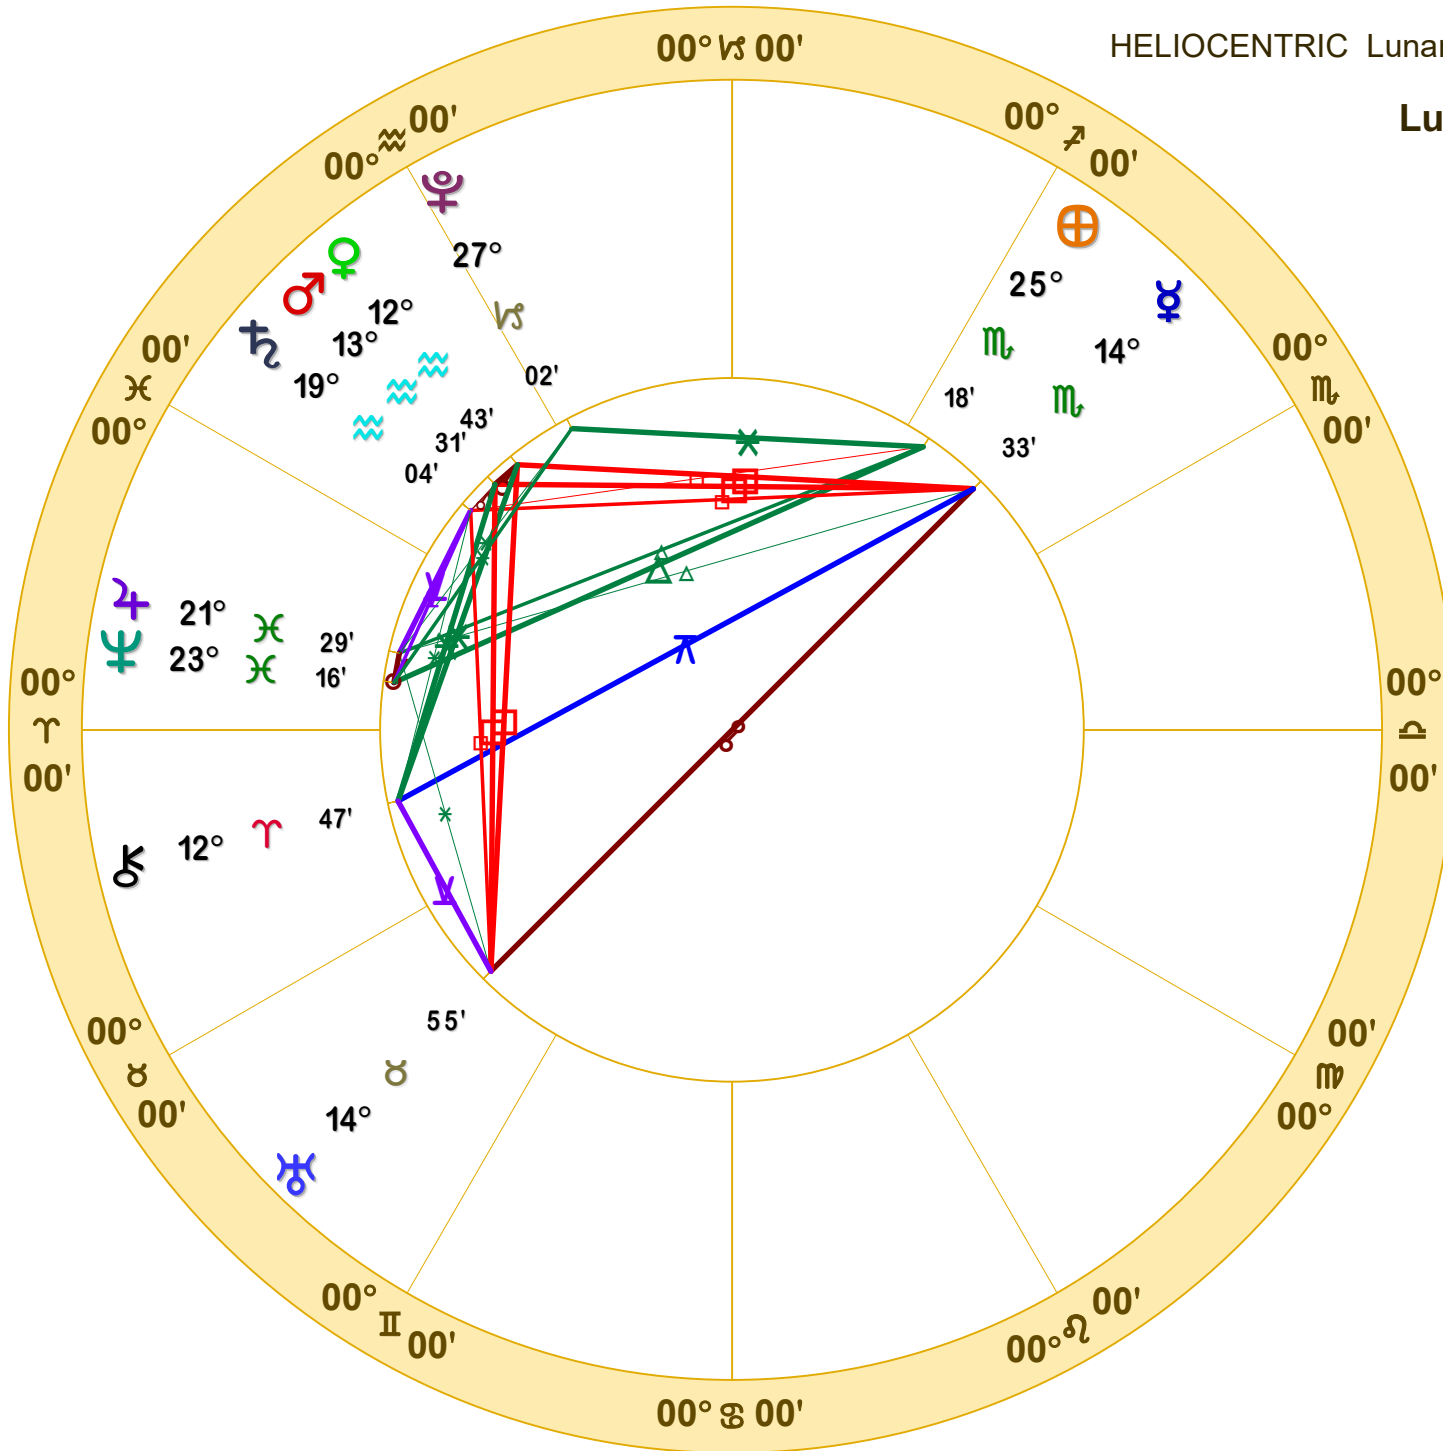

HELIOCENTRIC Lunar Eclipse (astrological) Saros
Cycle 131 # 34

Lunar Eclipse May 15 2022

May 15, 2022
9:13:58 PM
Standard Time
Scottsdale, Arizona
33N30'33" 111W53'54"
Time Zone: 7 hours West
HELIOCENTRIC
Tropical

Doc Benton
The Hanged Man
Scottsdale, AZ 85255