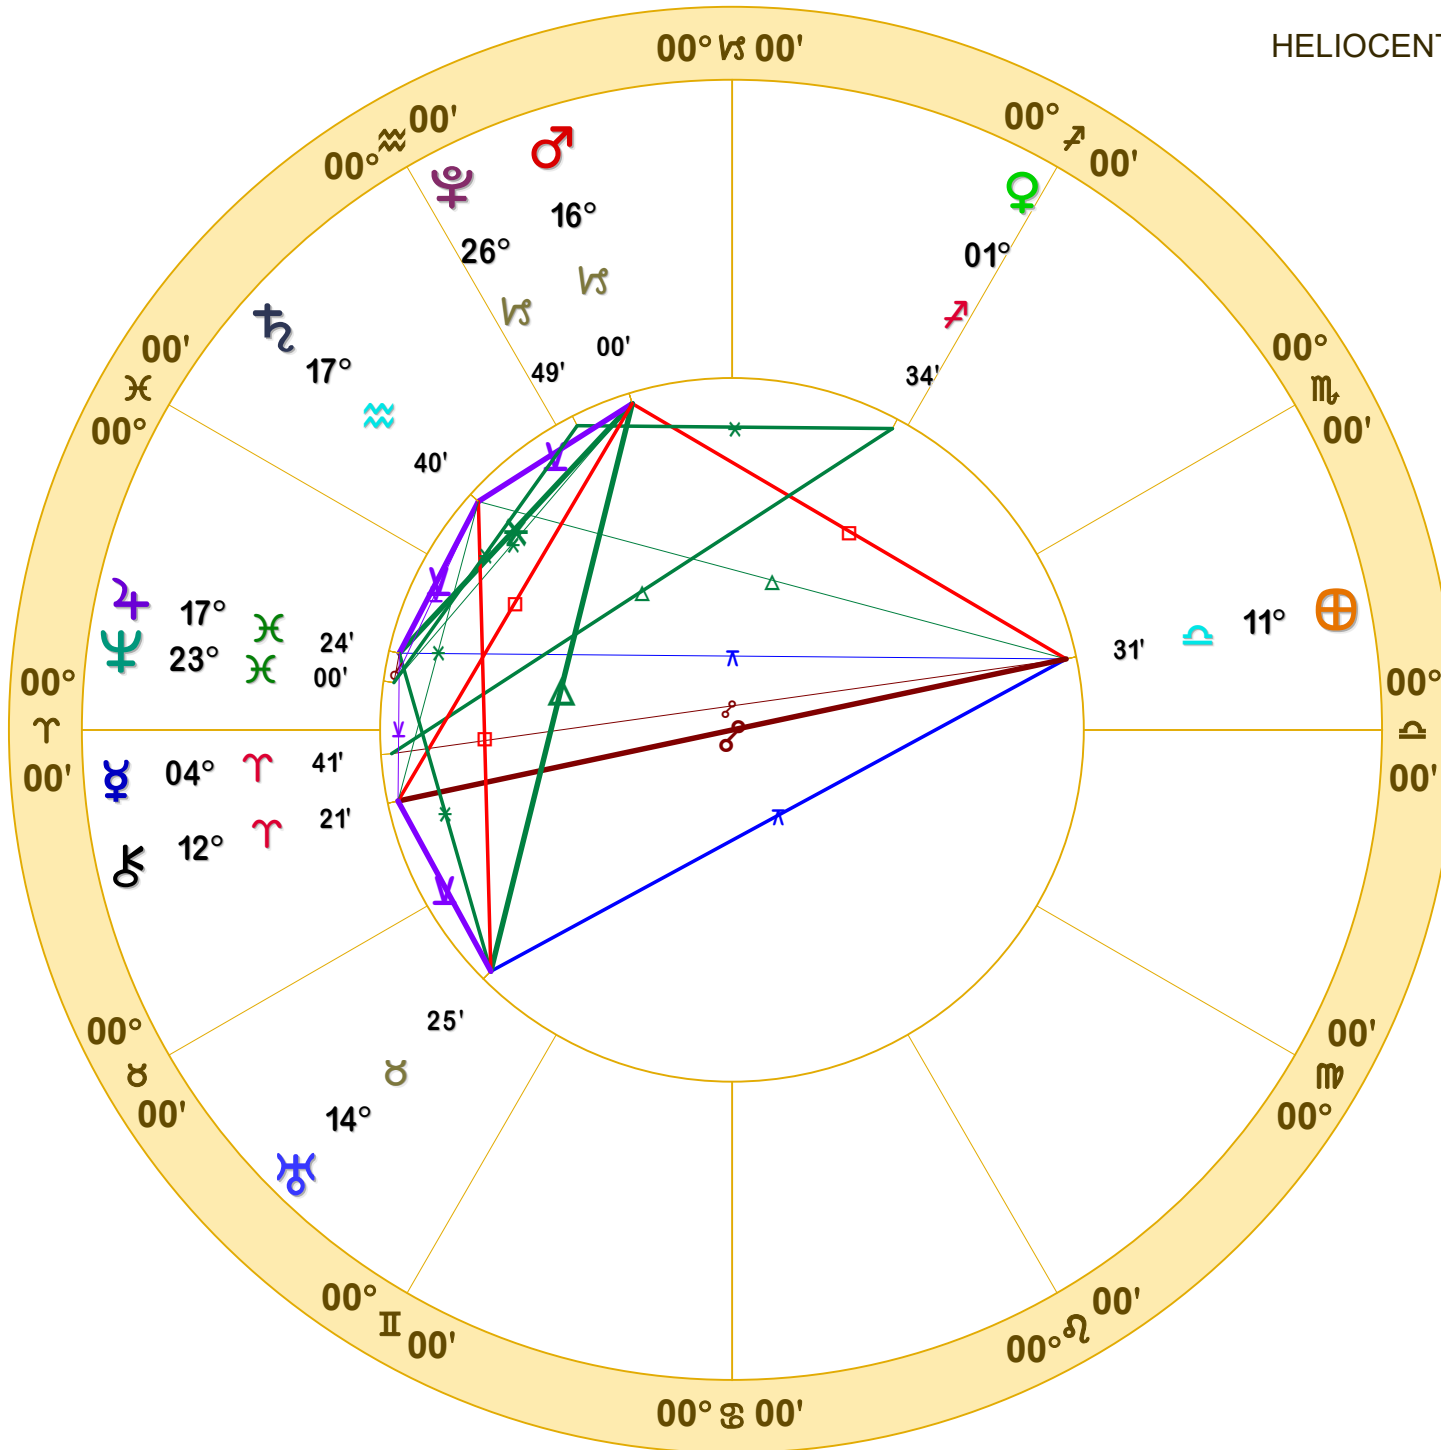

HELIOCENTRIC New Moon (astrological)

New Moon Mar 31 2022

March 31, 2022

11:24:14 PM

Standard Time

Scottsdale, Arizona

33N30'33" 111W53'54"

Time Zone: 7 hours West

HELIOCENTRIC

Tropical

Doc Benton

The Hanged Man

Scottsdale, AZ 85255