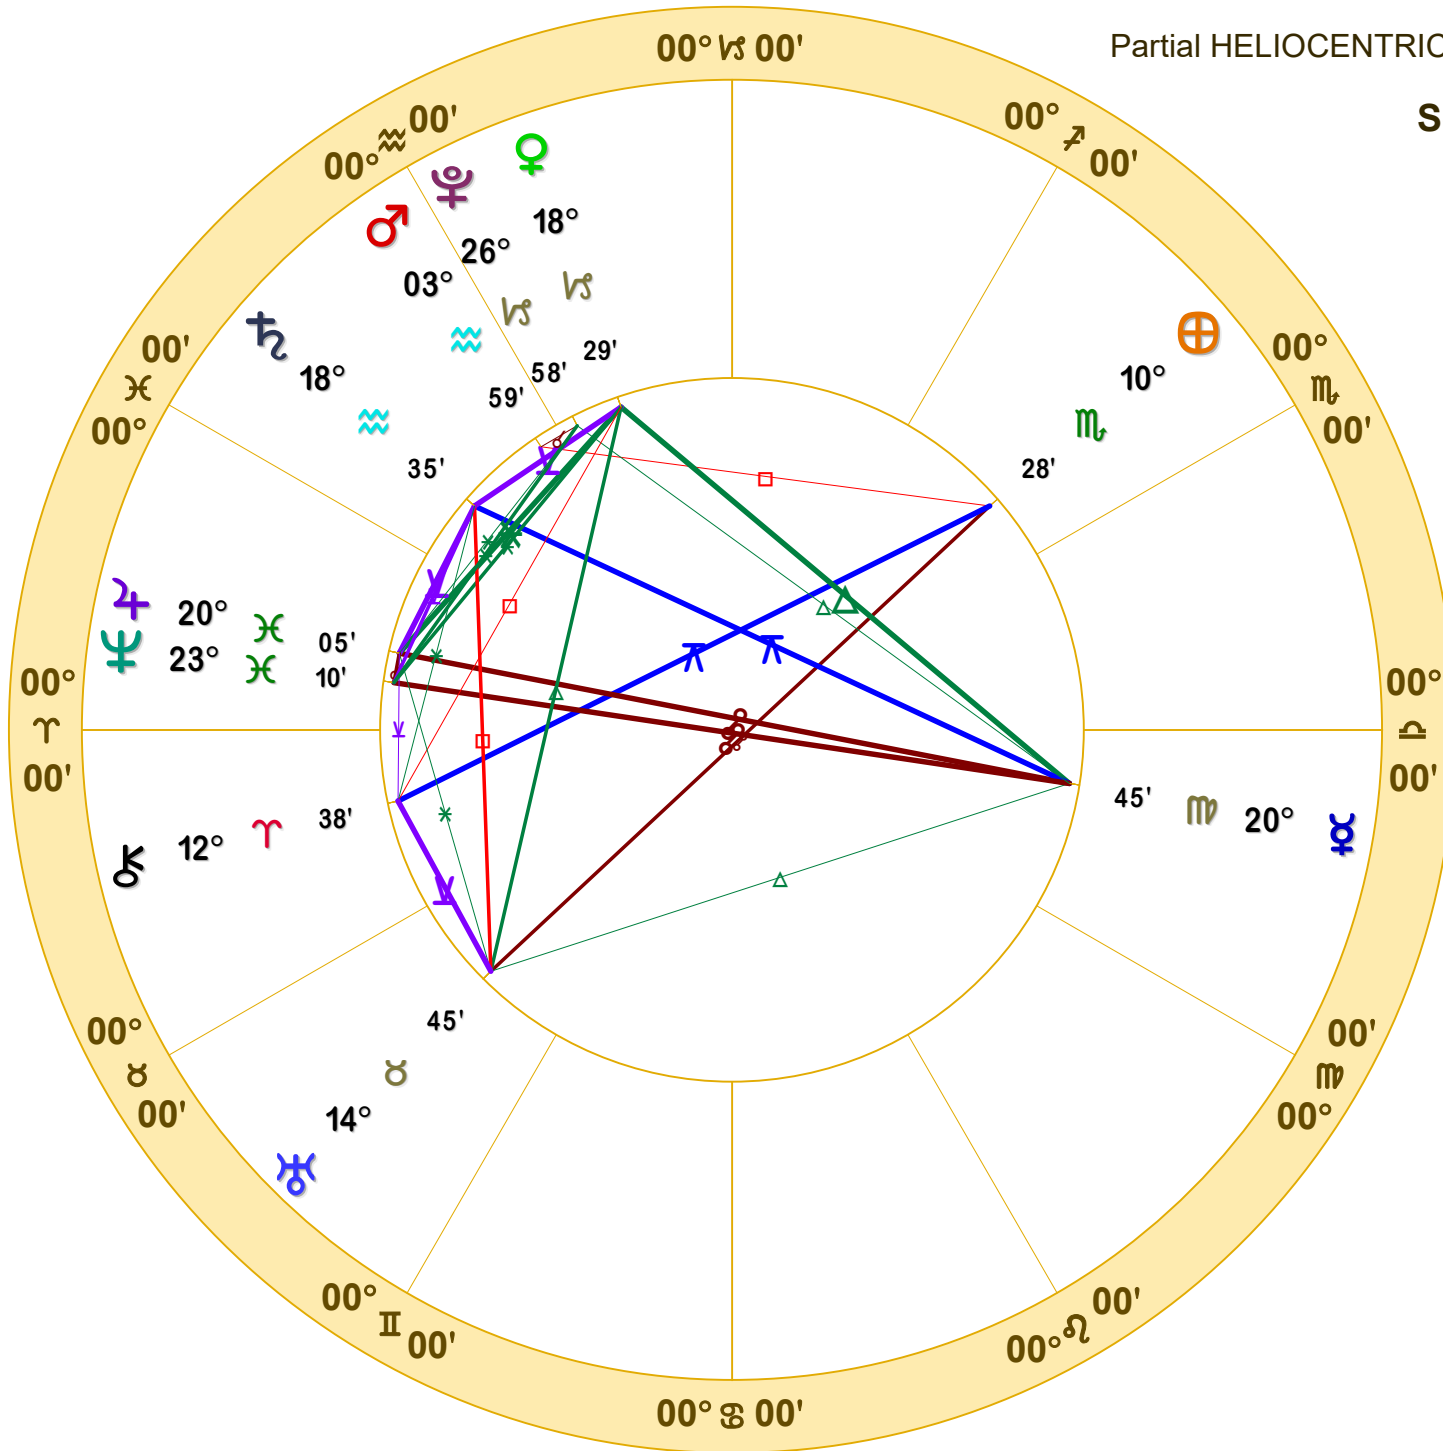

Partial HELIOCENTRIC Solar Eclipse (astrological)  
 Saros Cycle 119 # 66  
**Solar Eclipse Apr 30 2022**  
 April 30, 2022  
 1:27:55 PM  
 Standard Time  
 Scottsdale, Arizona  
 33N30'33" 111W53'54"  
 Time Zone: 7 hours West  
 HELIOCENTRIC  
 Tropical

Doc Benton  
 The Hanged Man  
 Scottsdale, AZ 85255