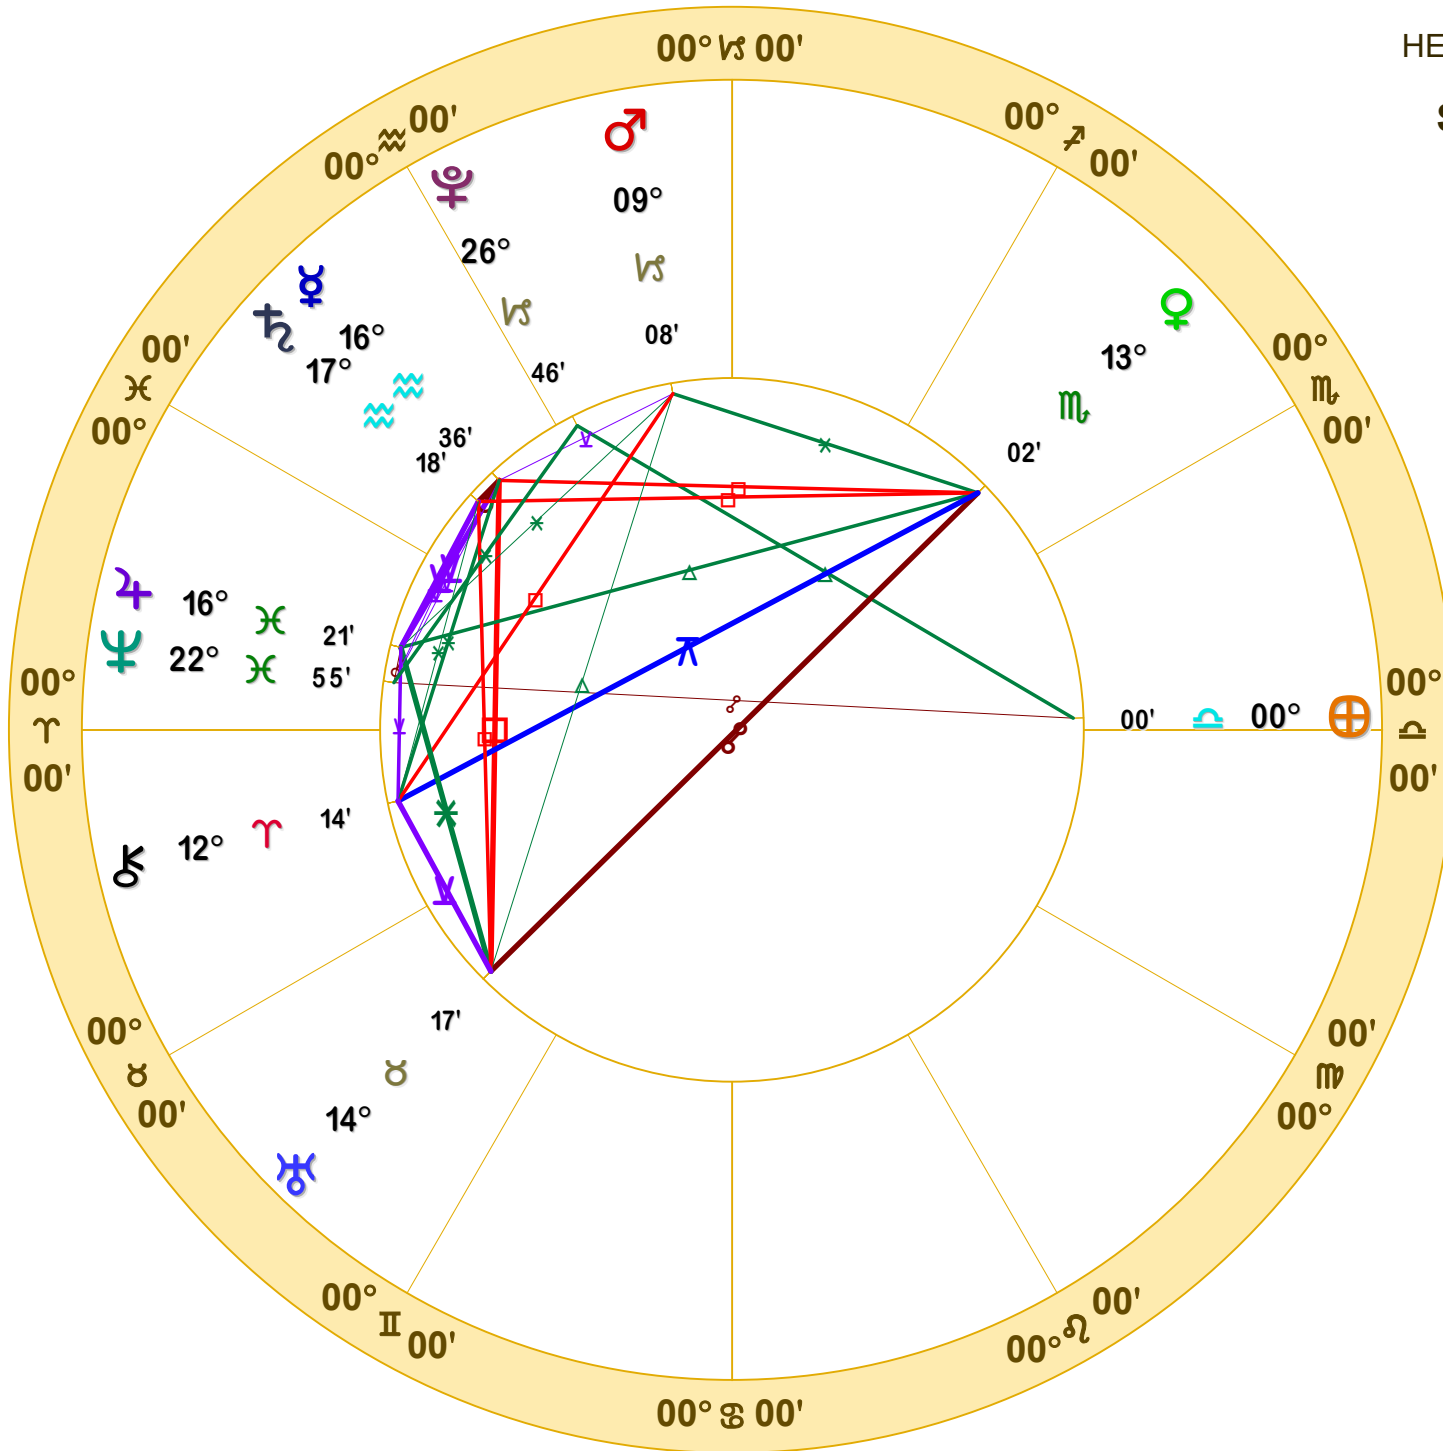

HELIOCENTRIC NATAL CHART

**Sun enters Ari 3-20-2022**

March 20, 2022

8:33:14 AM

Standard Time

Scottsdale, Arizona

33N30'33" 111W53'54"

Time Zone: 7 hours West

HELIOCENTRIC

Tropical

Doc Benton  
The Hanged Man  
Scottsdale, AZ 85255