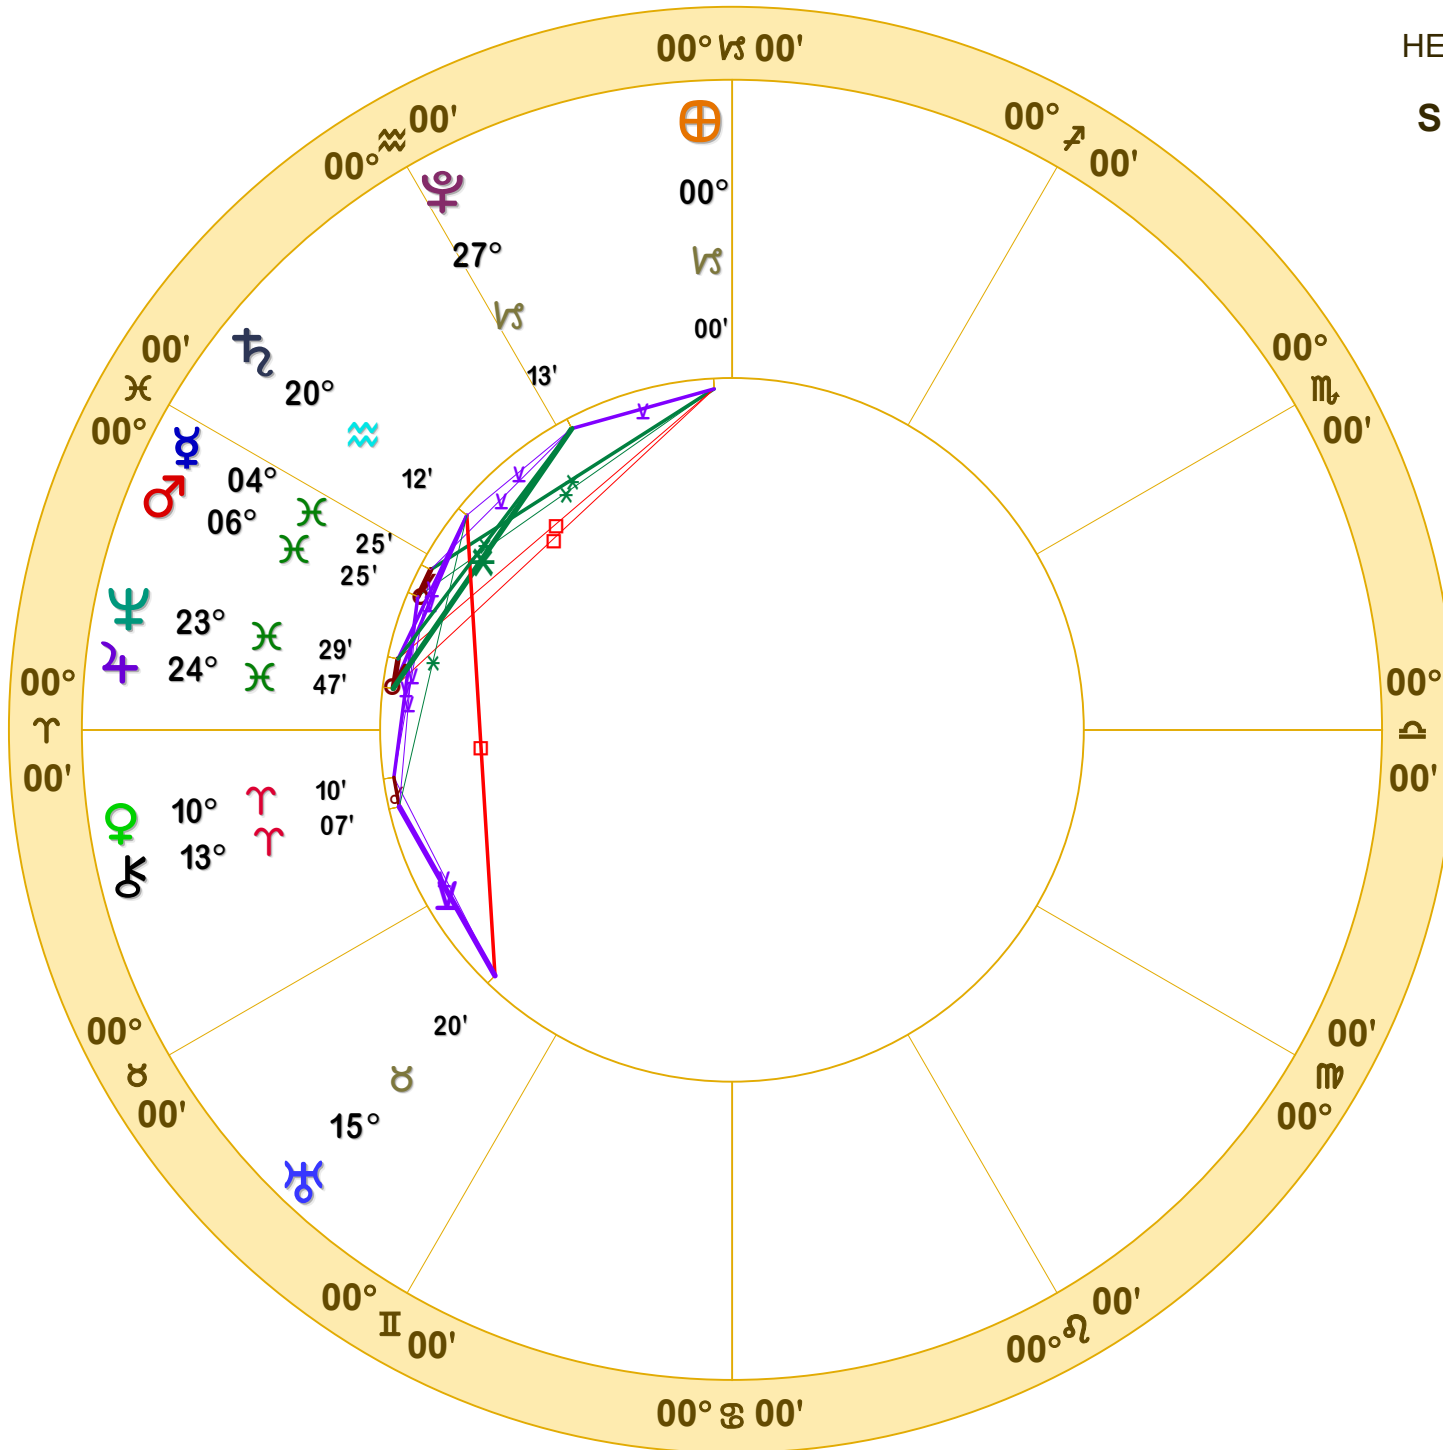

HELIOCENTRIC NATAL CHART

Sun enters Can 6-21-2022

June 21, 2022

2:13:40 AM

Standard Time

Scottsdale, Arizona

33N30'33" 111W53'54"

Time Zone: 7 hours West

HELIOCENTRIC

Tropical

Doc Benton

The Hanged Man

Scottsdale, AZ 85255