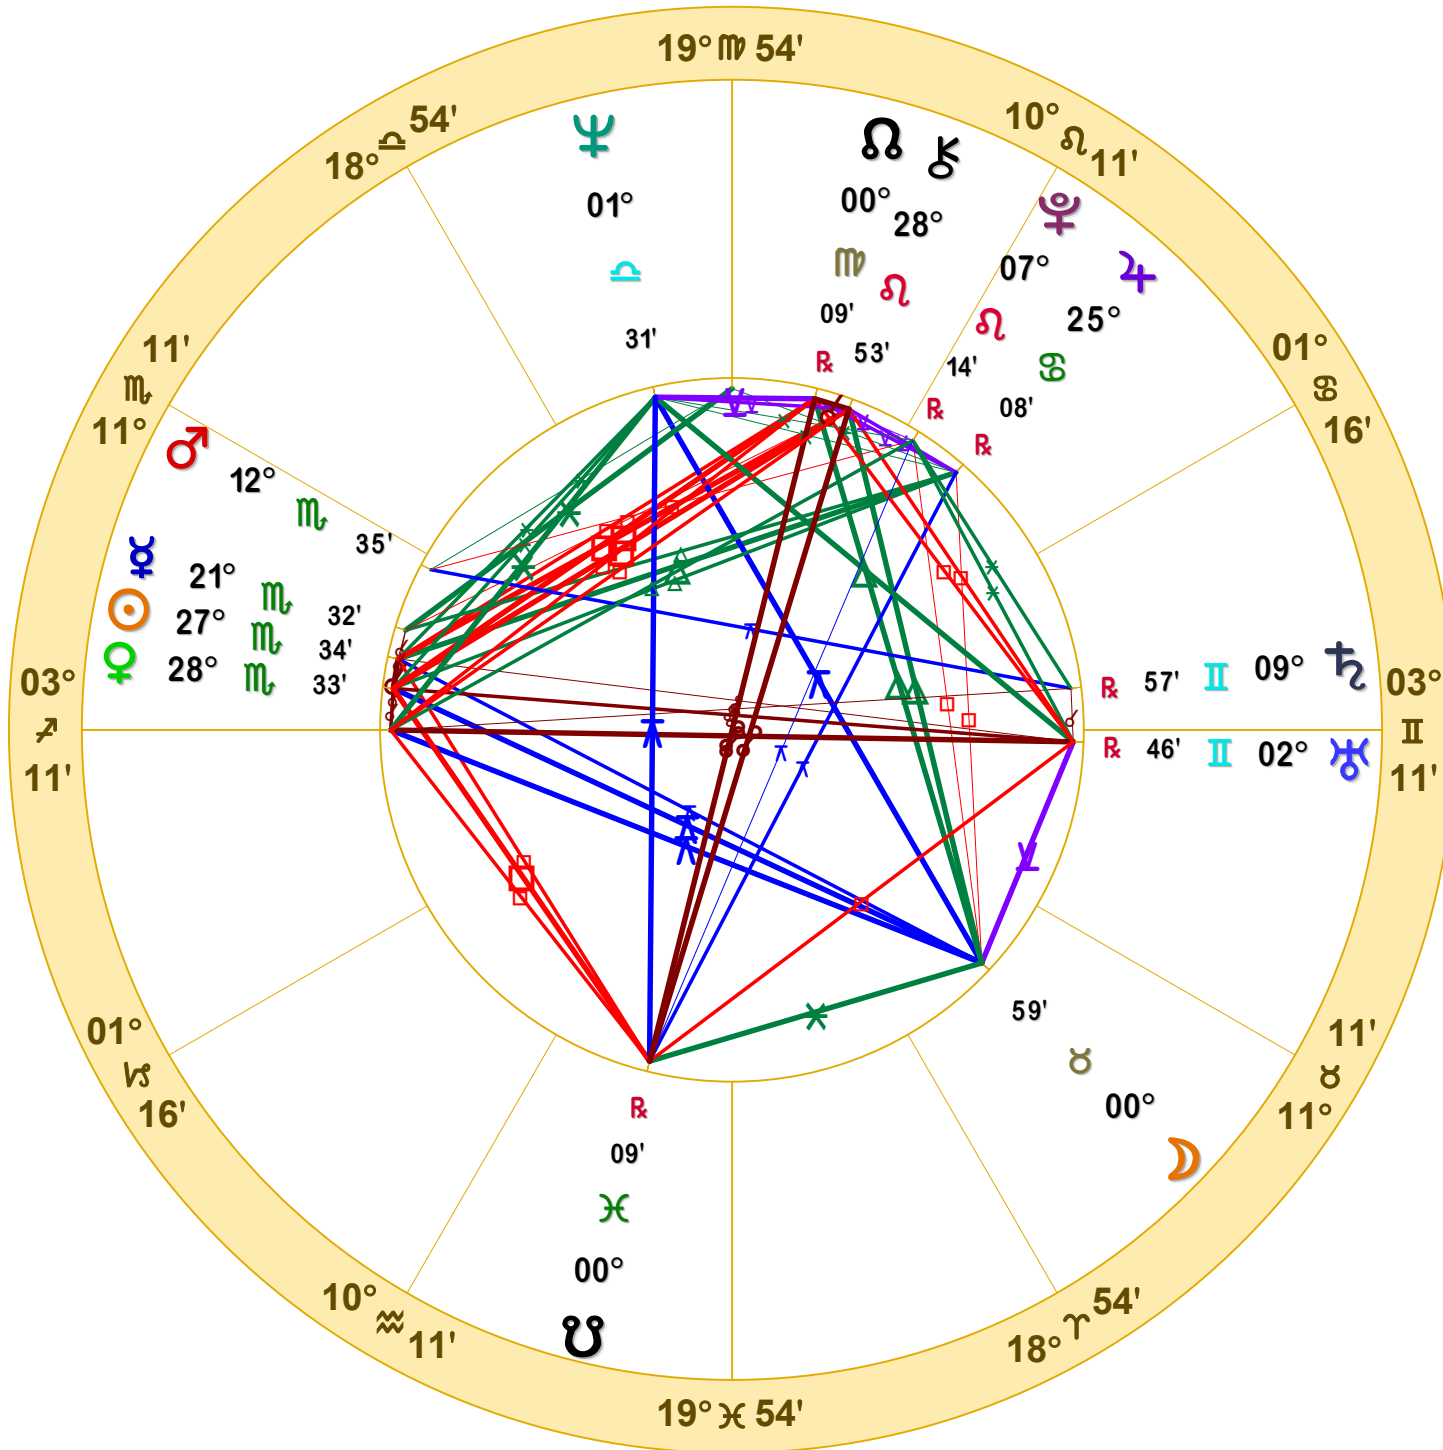

NATAL CHART

Joe Biden

November 20, 1942

8:30 AM

War Time

Scranton, Pennsylvania

41 N 25 75 W 40

Time Zone: 5 hours West

Geocentric

Tropical Regiomontanus

Doc Benton

The Hanged Man

Scottsdale, AZ 85255