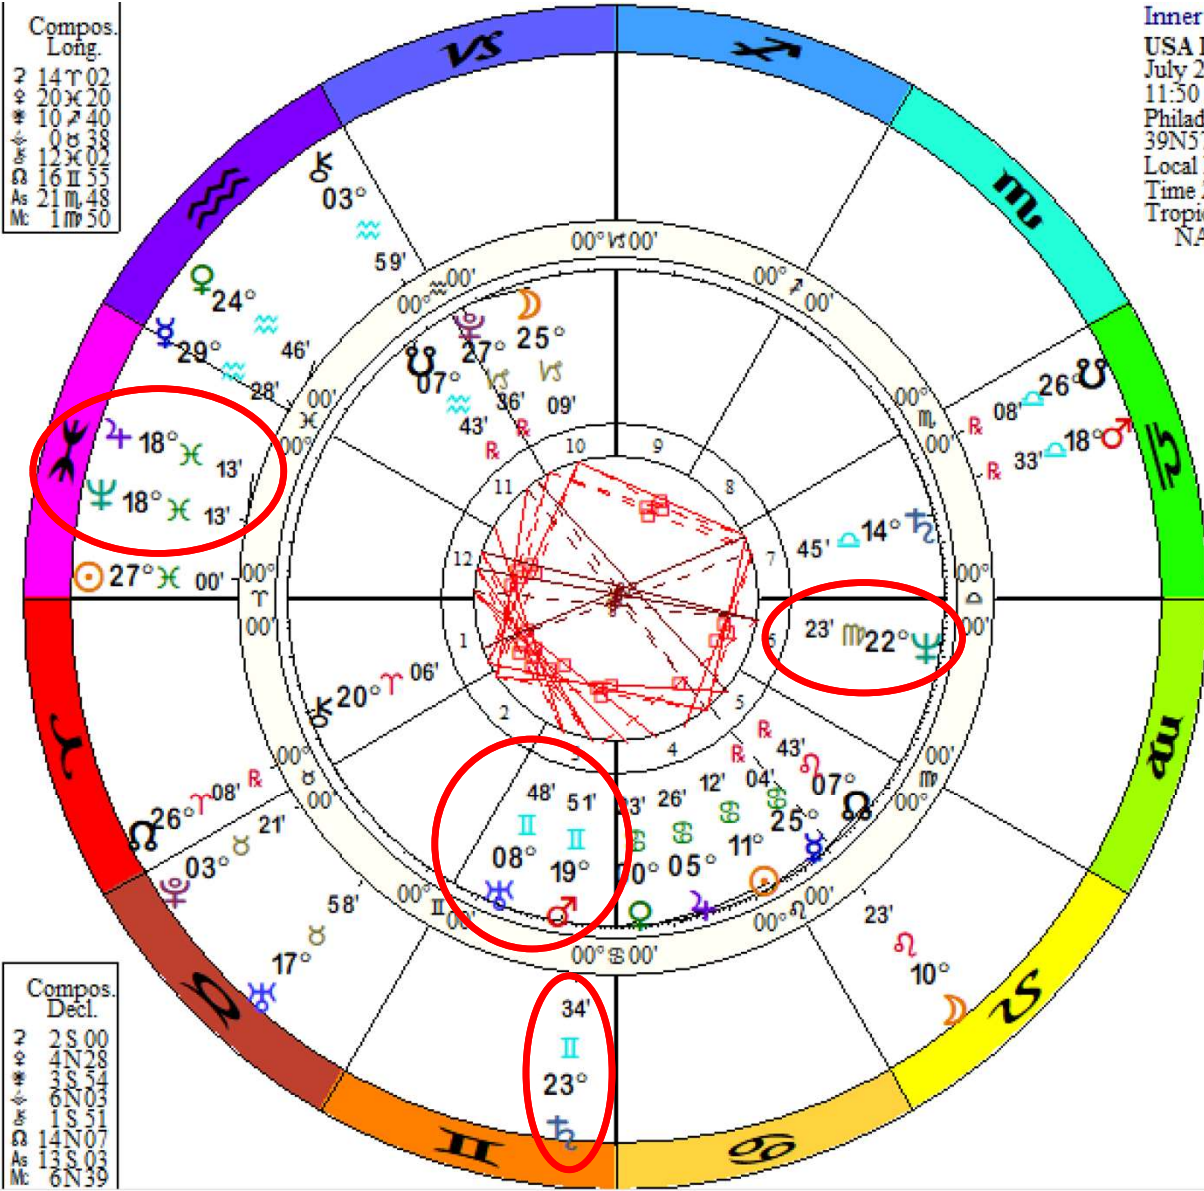

1856

Visions of freedom face opposition from systemic racism; squares to Mars and a conjunction from Saturn promote violence; battles known as "Bleeding Kansas" break out between pro- and anti-slavery forces

Inner Ring:
USA Libra
July 2, 1776
11:50 AM
Philadelphia, PA
39N57'08" 75W09'51"
Local Mean Time
Time Zone: 0 hours West
Tropical 0-Aries
NATAL CHART

Outer Ring:
Transits
March 17, 1856
3:22 AM
Scottsdale, Arizona
33N30'33" 111W53'54"
War Time
Time Zone: 7 hours West
Tropical 0-Aries
NATAL CHART

Compos.	Long.
♂	14T 02
♂	20K 20
♂	10P 40
♂	0B 38
♂	12K 02
♂	16II 55
♂	21M 48
♂	1M 50

Compos.	Decl.
♂	2S 00
♂	4N 28
♂	3S 55
♂	6N 03
♂	1S 51
♂	14N 07
♂	13S 03
♂	6N 39

Compos.	Compos.
Long.	Decl.
♂	19B 06
♂	2M 46
♂	12B 16
♂	27T 35
♂	19B 12
♂	11B 50
♂	10B 00
♂	4B 03
♂	20P 18
♂	15K 28
♂	10N 54
♂	1N 11
♂	2N 30
♂	4N 46
♂	6N 30
♂	8N 51
♂	10S 26
♂	8S 19
♂	0S 44
♂	13S 12

Doc Benton
The Hanged Man
Scottsdale, AZ 85255