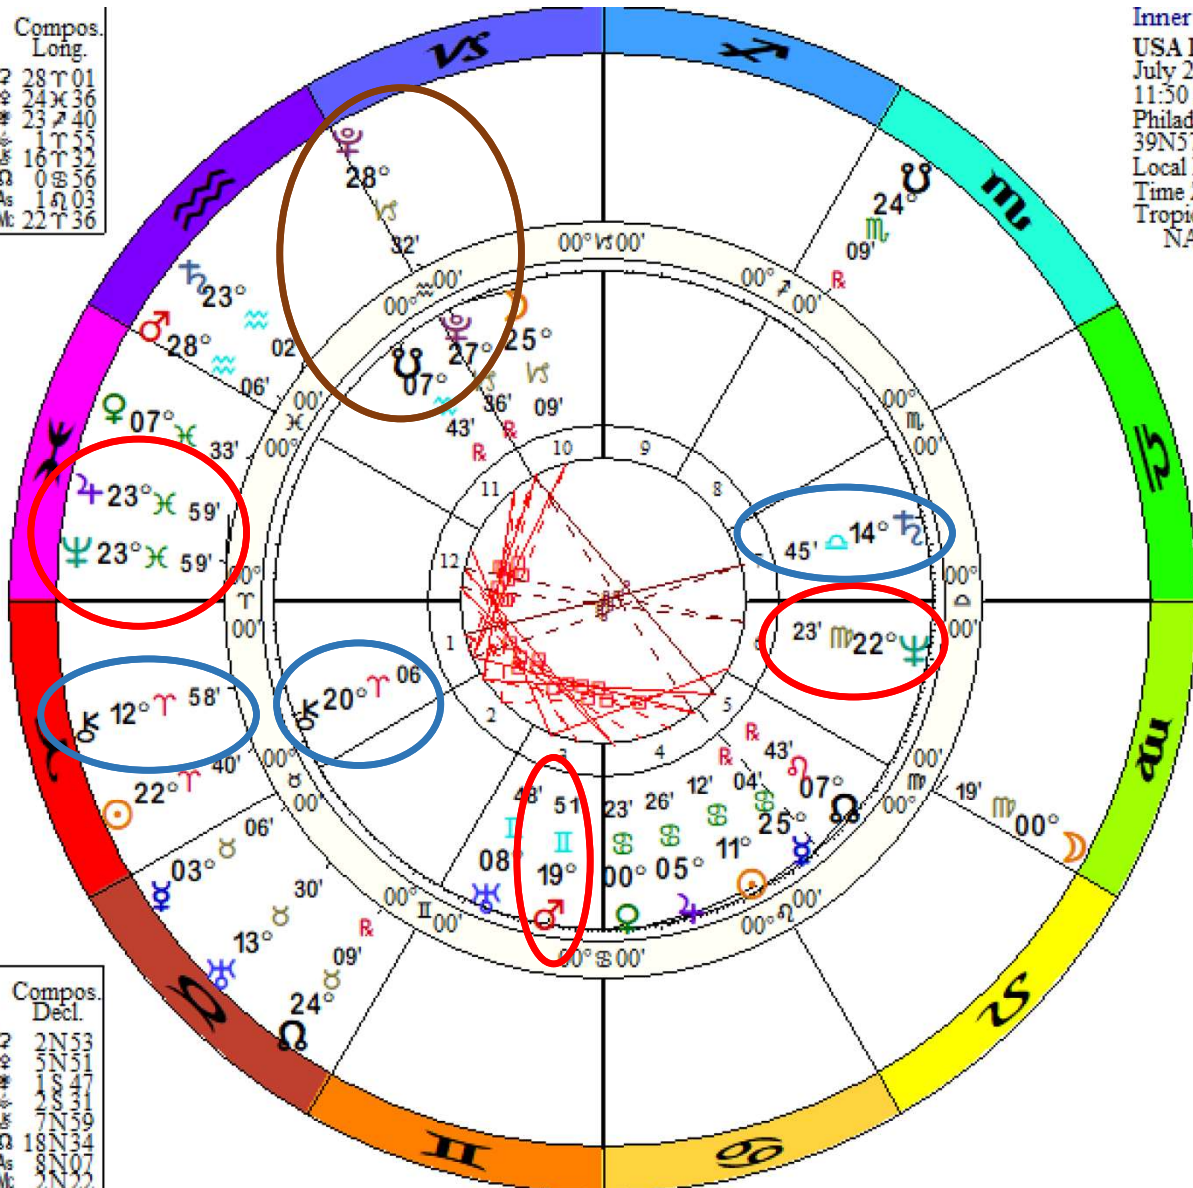

2022

Jupiter conjunct
 Neptune opposite
 Neptune square
 Mars; transiting
 Pluto conjunct
 Pluto; Chiron
 (again) opposite
 Saturn and
 conjunct Chiron;
 what could
 possibly go wrong
 (or right)?

Inner Ring:
 USA Libra
 July 2, 1776
 11:50 AM
 Philadelphia, PA
 39N57'08" 75W09'51"
 Local Mean Time
 Time Zone: 0 hours West
 Tropical 0-Aries
 NATAL CHART

Outer Ring:
 Transits
 April 12, 2022
 7:42:37 AM
 Scottsdale, Arizona
 33N30'33" 111W53'54"
 Standard Time
 Time Zone: 7 hours West
 Tropical Regiomontanus
 NATAL CHART

	Compos. Long.	Compos. Decl.
☉	11 56	15 N 54
☽	12 44	15 S 57
♃	14 05	15 N 59
♄	23 58	7 N 16
♅	13 58	5 N 01
♆	11 08	18 N 38
♇	08 08	18 N 07
♈	00 00	0 N 00
♉	11 11	0 N 22
♊	28 04	23 S 01

Doc Benton
 The Hanged Man
 Scottsdale, AZ 85255

Compos. Long.	
☉	28 T 01
☽	24 X 36
♃	23 T 40
♄	1 T 33
♅	16 T 32
♆	0 S 56
♇	1 S 03
♈	22 T 36

Compos. Decl.	
☉	2 N 53
☽	1 N 31
♃	1 S 47
♄	2 N 31
♅	7 N 59
♆	16 N 34
♇	16 N 07
♈	2 N 22