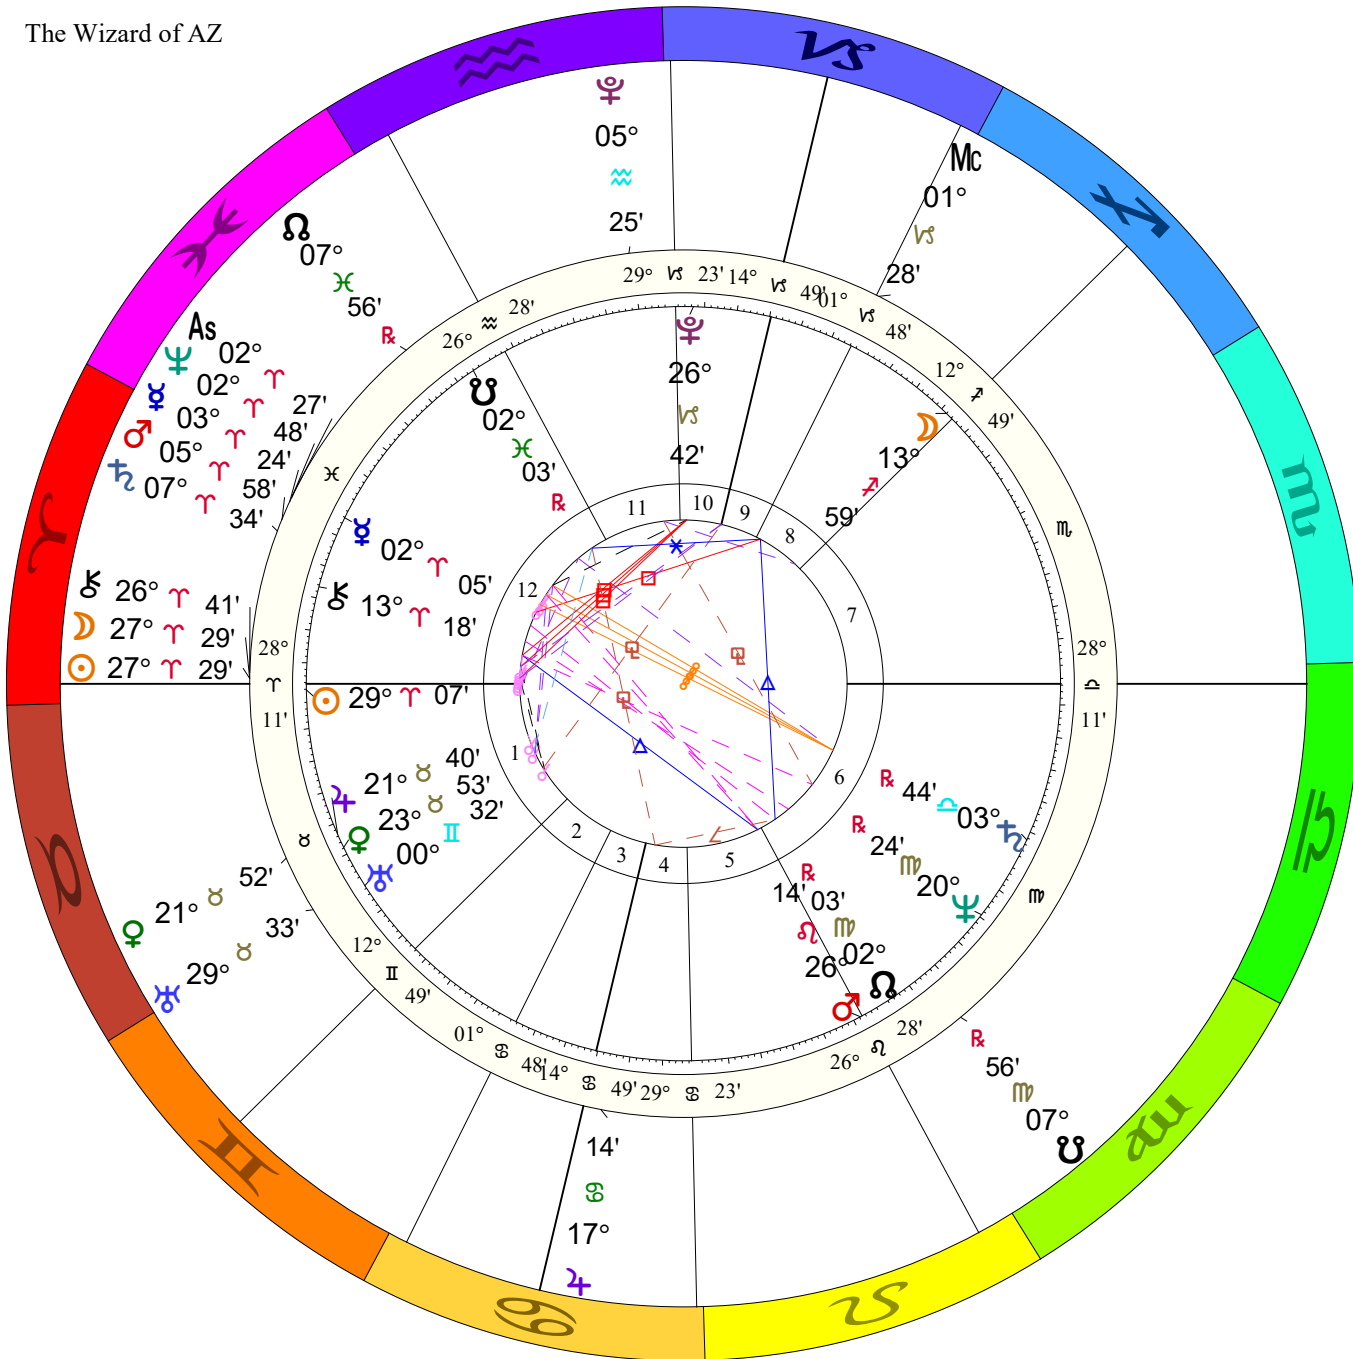

Doc Benton
The Wizard of AZ

Inner Ring:
USA Lexington
 April 19, 1775
 5:00 AM
 Lexington, Massachusetts
 42N26'50" 71W13'30"
 Standard Time
 Time Zone: 5 hours West
 Tropical Campanus
 NATAL CHART

Outer Ring:
New Moon Apr 17 2026
 April 17, 2026
 4:51:30 AM
 Scottsdale, Arizona
 33N30'33" 111W53'54"
 Standard Time
 Time Zone: 7 hours West
 Tropical 0-Aries
 New Moon
 (astrological)

♁♂♂	2°26's	♀ Sept As	0°00'a
♁♂♂	1°30's	♃ Sept ♀	0°00'a
♁♂♂	1°19's	♃Nov♀	0°11'a
♁♂♂	0°59's	♁ Sept ♀	0°14'a
♁♂♂	0°47's	♁ 1/11 ♁	0°20'a
♁♂♂	0°47's	♁ 1/11 ♃	0°20'a
♁♂♂	0°42's	♃♂♂	0°20'a
♁♂♂	0°42's	♀ Sept ♀	0°21'a
♁♂♂	0°23's	♂♂♂	0°28'a
♁ 2/11 As	0°18's	♁ BQnt ♃	0°28'a
♁ BQnt ♂	0°18's	♁ΔMc	0°34'a
Mc♁♂	0°16's	♃*Mc	0°34'a
♂ BQnt As	0°14's	♂ BQnt ♀	0°35'a
♂♂♀	0°12's	♁Mc	0°36'a
McB Sep ♃	0°12's	♂ BQnt ♃	0°38'a
McB Sep ♁	0°12's	♁♂♀	0°44'a
♃♁♂	0°11's	♃♂♂	0°56'a
♁♂♂	0°11's	♃♂ As	1°17'a
♃ T Sep ♁	0°05's	♁♂♂	1°38'a
♁♂♂	0°02's	♁♂♂	1°38'a
♁♂♂	0°00'a	♁♂♀	2°01'a