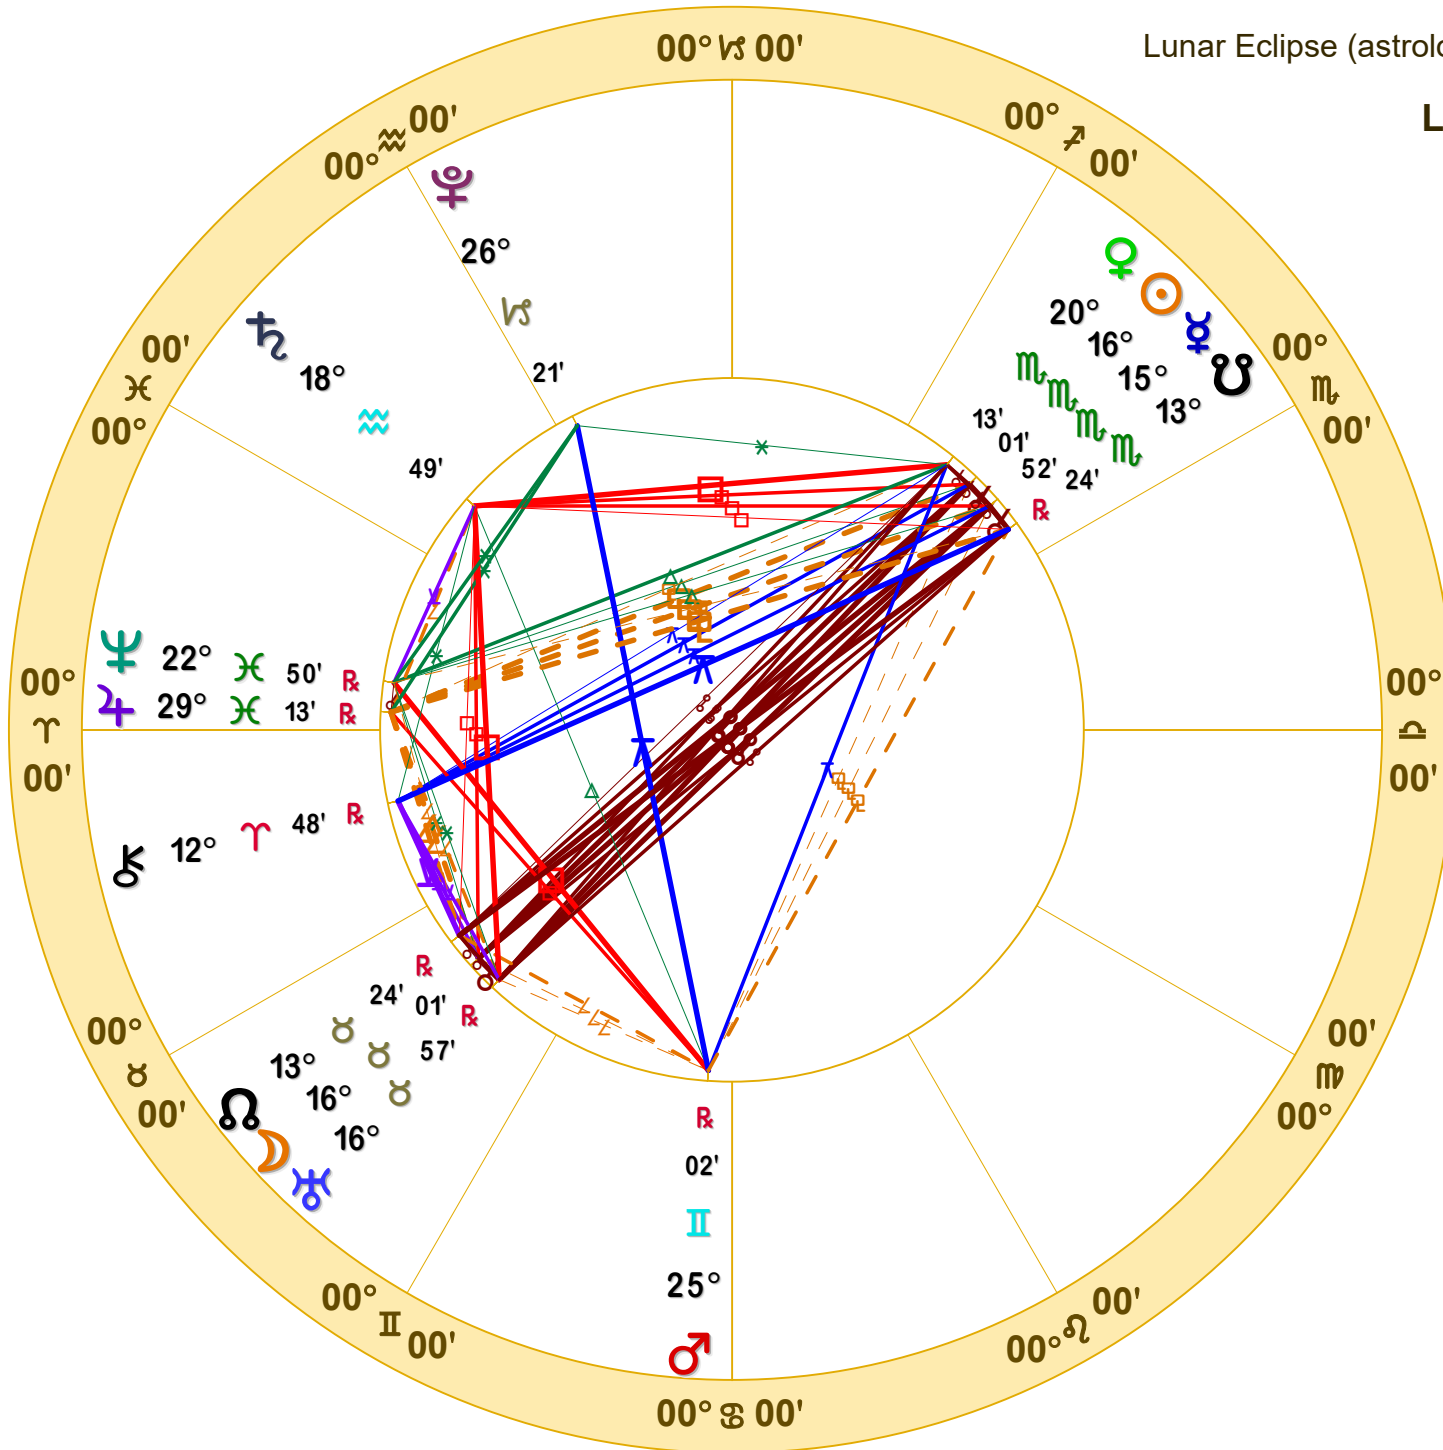

Lunar Eclipse (astrological) Saros Cycle 136 # 20

Lunar Eclipse Nov 8 2022

November 8, 2022
4:01:57 AM
Standard Time
Scottsdale, Arizona
33N30'33" 111W53'54"
Time Zone: 7 hours West
Geocentric
Tropical 0-Aries