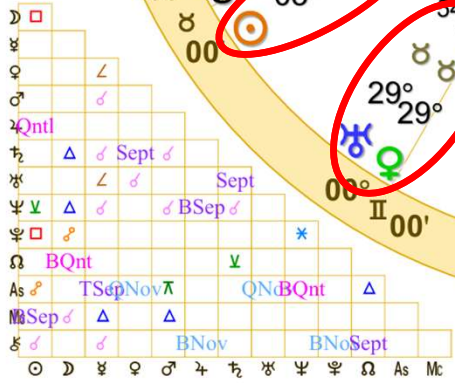

Doc Benton
The Wizard of AZ

NATAL CHART

1st Quarter Moon

April 23, 2026
7:31:28 PM
Standard Time
Scottsdale, Arizona
33N30'33" 111W53'54"
Time Zone: 7 hours West
Geocentric
Tropical 0-Aries

1st Quarter Moon
April 23, 2026

Sun/Moon/Pluto t-square

Neptune/Saturn/Mars/Mercury conjunct

Uranus conjunct Venus

Uranus/Venus semisquare Mercury

Moon trine Neptune

Uranus/Venus septile Saturn

	Long.	Decl.
☉	3 8 56'20"	12N50
☾	3 8 56'20"	22N00
☿	13 7 48	3N09
♀	29 8 55	20N43
♂	11 7 04	3N31
♃	18 8 00	22N37
♅	8 7 21	1N20
♁	29 8 54	19N58
♂	3 7 02	0 S 00
♆	5 8 28	22 S 48

♃♂♂	11°43's	♁♂NovAs	0°28's
♁♂♂	10°46's	♁♂Qnt♂	0°27's
♂♂♂	8°02's	♀♂NovAs	0°26's
♂♂♂	6°51's	♀♂Sept♂	0°08's
♂♂♂	6°25's	♂♂♂	0°02's
♁♂♂	5°26's	♂♂♂	0°00's
♂♂♂	5°19's	♂♂♂	0°00'a
♂♂♂	4°35's	♂♂Sept♂	0°01'a
♂♂♂	3°01's	♂♂Sept♂	0°07'a
♂♂♂	2°43's	♂♂As	0°43'a
♂♂♂	2°43's	♂♂♂	1°06'a
♂♂♂	2°36's	♂♂♂	1°08'a
♂♂♂	2°07's	♂♂Sept♂	1°09'a
♂♂♂	2°05's	♂♂♂	1°32'a
♂♂♂	1°51's	♂♂♂	1°32'a
♂♂♂	1°37's	♂♂Sept♂	1°41'a
♂♂♂	1°20's	♂♂Qnt♂	2°04'a
♂♂♂	1°01's	♂♂♂	2°16'a
♂♂♂	1°01's	♂♂♂	2°26'a
♂♂♂	0°55's	♂♂♂	3°24'a
♂♂♂	0°54's	♂♂♂	4°25'a
♂♂♂	0°54's	♂♂♂	13°18'a
♂♂♂	0°51's		

Septiles