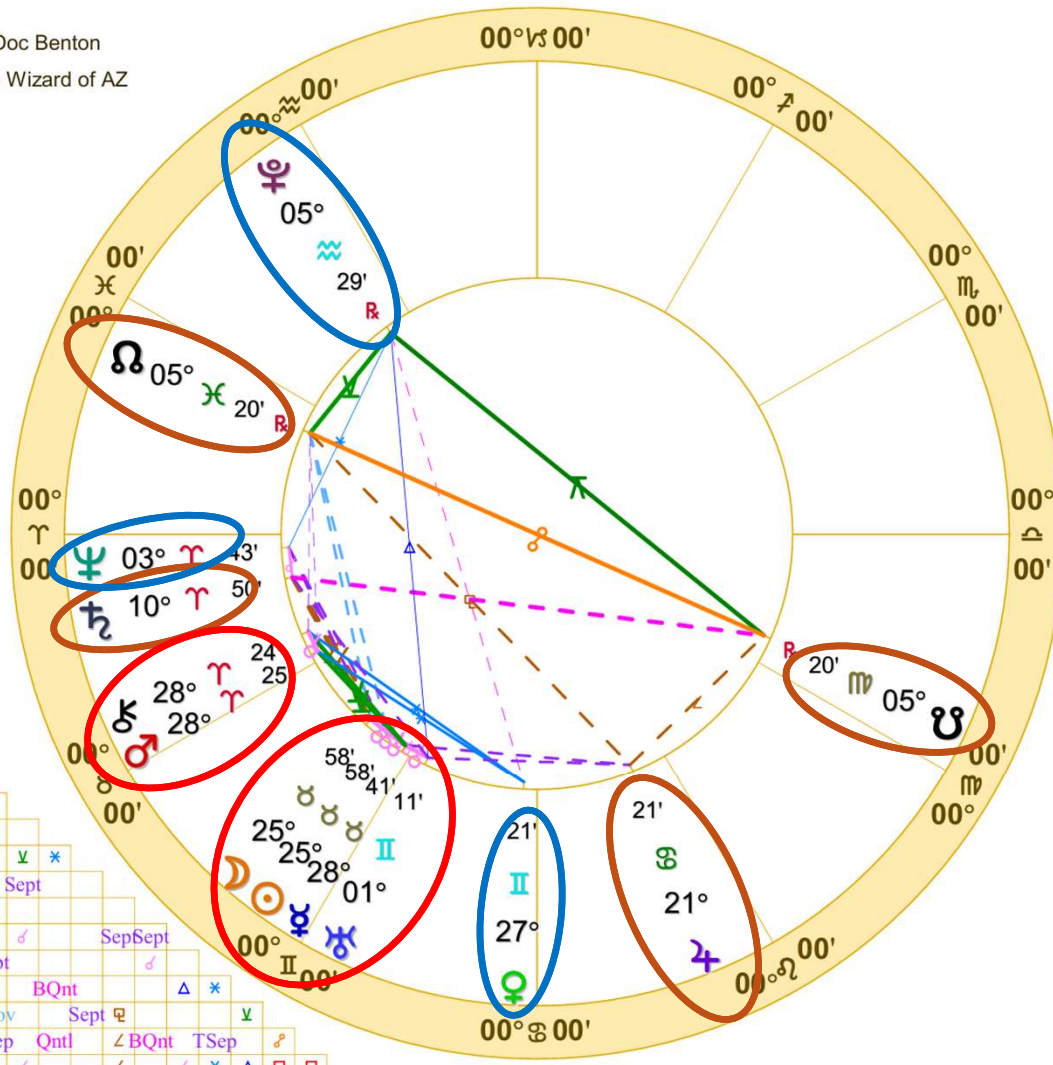

Septiles

3rd Quarter Moon
May 9, 2026

Mars conjunct Chiron

Mars square Jupiter

Neptune semisquare
Sun/Moon

Jupiter
semisquare/sesquiquadrat
e Lunar Nodal Axis

Venus sesquiquadrate Pluto

Jupiter Sextile Sun

Pluto sextile Neptune

Pluto semisextile/quincunx
Lunar Nodal Axis

Doc Benton
The Wizard of AZ

New Moon (astrological)

New Moon May 16 2026

May 16, 2026
1:00:45 PM
Standard Time
Scottsdale, Arizona
33N30'33" 111W53'54"
Time Zone: 7 hours West
Geocentric
Tropical 0-Aries