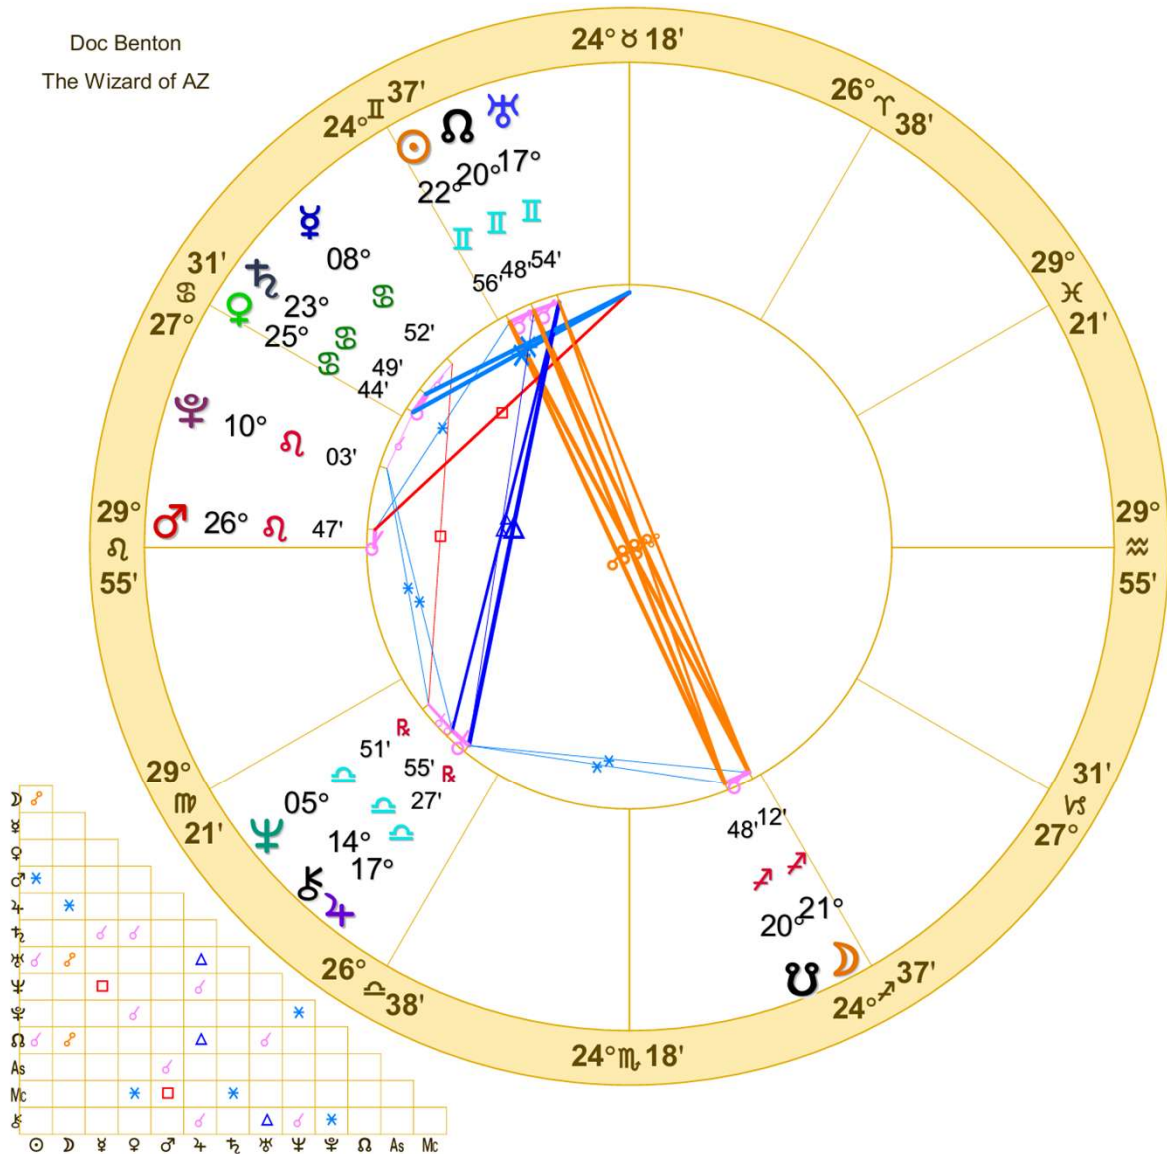

TRUMP

Doc Benton
The Wizard of AZ

NATAL CHART

Donald Trump
June 14, 1946
10:54 AM
Daylight Saving Time
Queens, New York
40 N 43 73 W 52
Time Zone: 5 hours West
Geocentric
Tropical Campanus

	Long.	Decl.
☉	22 II 55'42"	23 N 15
☾	21 ♀ 12'14"	23 S 11
♃	8 ☿ 52	25 N 09
♄	25 ☿ 44	22 N 50
♅	26 ♁ 47S	13 N 47
♆	17 ♃ 27 R	5 S 35
♇	23 ☿ 49	21 N 30
♈	17 II 54	22 N 57
♉	5 ♃ 51R	0 S 57
♊	10 ♁ 03	23 N 51