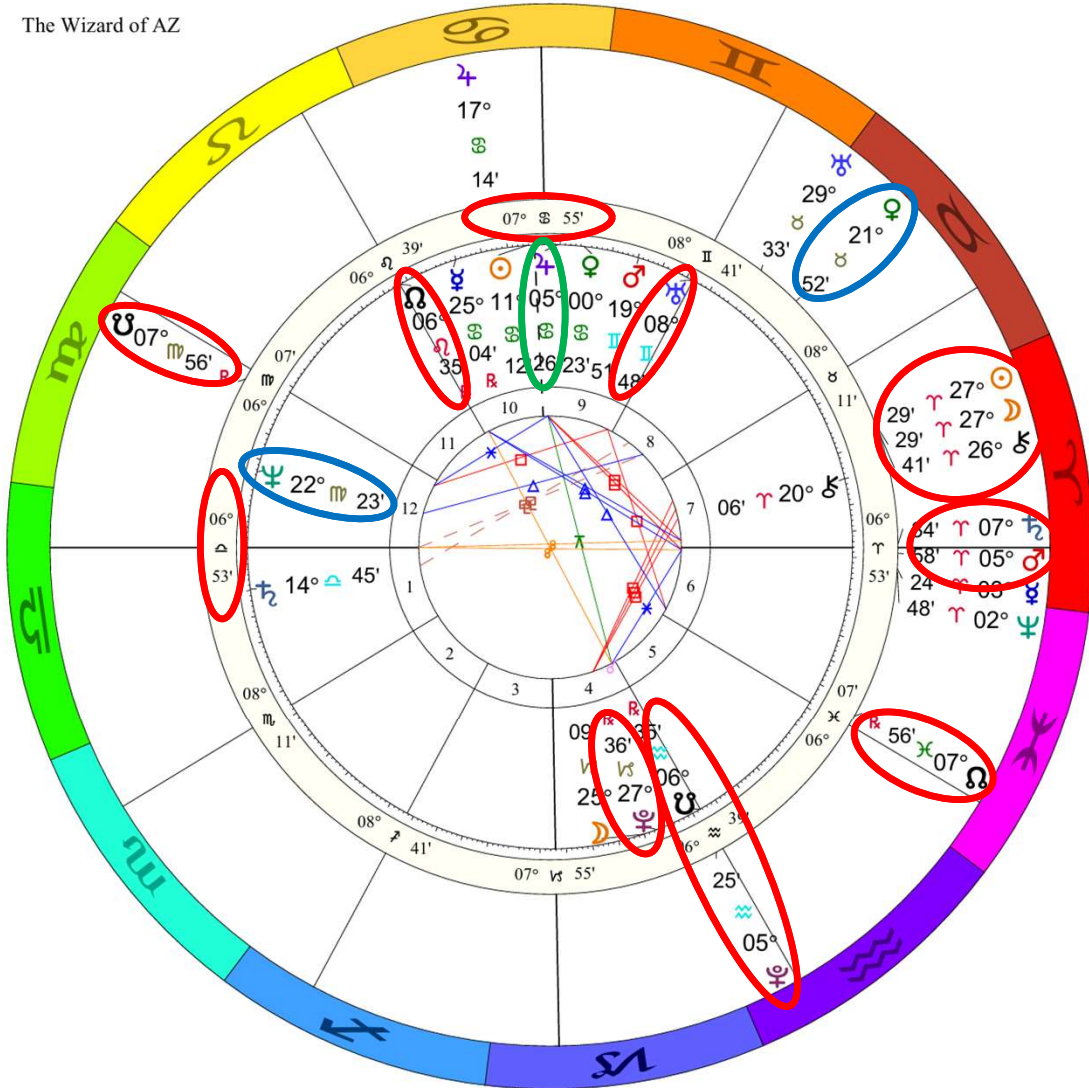

Doc Benton
The Wizard of AZ

Inner Ring:
USA Libra
July 2, 1776
11:50 AM
Philadelphia, PA
39N57'08" 75W09'51"
Standard Time
Time Zone: 5 hours West
Tropical Campanus
NATAL CHART

Outer Ring:
New Moon Apr 17 2026
April 17, 2026
4:51:30 AM
Scottsdale, Arizona
33N30'33" 111W53'54"
Standard Time
Time Zone: 7 hours West
Tropical 0-Aries
New Moon
(astrological)

♀♁♂	1°05's	♁♁	0°07'a
♁♁♂	0°59's	♁♁	0°07'a
♁♁♂	0°55's	♂♁♂	0°12'a
♁♁♂	0°53's	♁♁♂	0°31'a
♁♁♂	0°53's	♁♁♂	0°37'a
♁♁♂	0°32's	♁♁♂	0°37'a
♁♁♂	0°20's	♁♁♂	0°41'a
♁♁♂	0°01's	♁♁♂	0°55'a
♁♁♂	0°00's	♁♁♂	1°10'a
♁♁♂	0°01'a	♁♁♂	1°10'a
♁♁♂	0°01'a		

USA New Moon April 17, 2026

t. Lunar Nodal Axis square n. Uranus

t. Sun/Moon/Chiron square n. Pluto

t. Saturn/Mars
conjunct/opposite/square n.
Descendant/Ascendant/Midheaven

t. Pluto conjunct n. Lunar Nodal Axis

t. Mars square n. Jupiter

t. Pluto quincunx n. Jupiter

t. Venus trine n. Neptune

t. Saturn/Mars trine/sextile n. Lunar
Nodal Axis

t. Lunar Nodal Axis trine/sextile n.
Midheaven