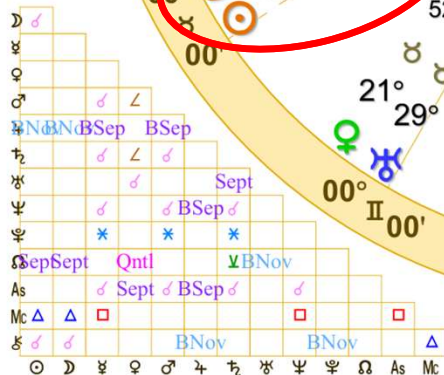

Doc Benton
The Wizard of AZ

New Moon (astrological)

New Moon Apr 17 2026

April 17, 2026
4:51:30 AM
Standard Time
Scottsdale, Arizona
33N30'33" 111W53'54"
Time Zone: 7 hours West
Geocentric
Tropical 0-Aries

New Moon April 17, 2026

Mercury conjunct Neptune

Mars Conjunct Saturn

Sun/Moon/Chiron conjunct

Pluto sextile Mars/Saturn

Saturn quincunx Lunar Nodal Axis

	Long.	Decl.
☉	27° 28' 58"	10° N 35'
☾	27° 28' 58"	14° N 12'
♃	3° 24'	1° S 04'
♄	21° 52'	18° N 30'
♅	5° 58'	1° N 29'
♆	17° 14'	22° N 42'
♇	7° 34'	1° N 02'
♈	29° 33'	19° N 53'
♉	2° 48'	0° S 05'
♊	5° 25'	22° S 47'

Mc Δ δ	4°47's	☉♄	0°00'a
♃♄♅	4°46's	♃♄♅	0°15'a
♄♅♆	3°59's	♃♄♅	0°21'a
☉♄♅	3°59's	♃♄♅	0°21'a
♃♄♅	3°09's	♃♄♅	0°21'a
♃♄♅	2°09's	♃♄♅	0°33'a
♀♄♅♆	2°01's	♀♄♅♆	0°42'a
♀♄♅♆♇	1°56's	♀♄♅♆♇	0°50'a
♃♄♅♆♇♈	1°37's	♃♄♅♆♇♈	0°57'a
♃♄♅♆♇♈♉	1°36's	♃♄♅♆♇♈♉	0°59'a
♃♄♅♆♇♈♉♊	1°34's	♃♄♅♆♇♈♉♊	1°11'a
♃♄♅♆♇♈♉♊♋	1°16's	♃♄♅♆♇♈♉♊♋	1°20'a
♃♄♅♆♇♈♉♊♋♌	0°59's	♃♄♅♆♇♈♉♊♋♌	1°36'a
♀♄♅♆♇♈♉♊♋♌♍	0°54's	♀♄♅♆♇♈♉♊♋♌♍	1°52'a
☉♄♅♆♇♈♉♊♋♌♍♎	0°48's	☉♄♅♆♇♈♉♊♋♌♍♎	1°52'a
♄♅♆♇♈♉♊♋♌♍♎♏	0°48's	♄♅♆♇♈♉♊♋♌♍♎♏	1°55'a
♃♄♅♆♇♈♉♊♋♌♍♎♏♐	0°44's	♃♄♅♆♇♈♉♊♋♌♍♎♏♐	1°55'a
♃♄♅♆♇♈♉♊♋♌♍♎♏♐♑	0°35's	♃♄♅♆♇♈♉♊♋♌♍♎♏♐♑	2°02'a
♃♄♅♆♇♈♉♊♋♌♍♎♏♐♑♒	0°32's	♃♄♅♆♇♈♉♊♋♌♍♎♏♐♑♒	2°34'a
♃♄♅♆♇♈♉♊♋♌♍♎♏♐♑♒♓	0°32's	♃♄♅♆♇♈♉♊♋♌♍♎♏♐♑♒♓	3°31'a
☉♄♅♆♇♈♉♊♋♌♍♎♏♐♑♒♓♔	0°15's	☉♄♅♆♇♈♉♊♋♌♍♎♏♐♑♒♓♔	4°11'a
☾♄♅♆♇♈♉♊♋♌♍♎♏♐♑♒♓♔♕	0°15's	☾♄♅♆♇♈♉♊♋♌♍♎♏♐♑♒♓♔♕	5°07'a
♄♅♆♇♈♉♊♋♌♍♎♏♐♑♒♓♔♕♖	0°00's	♄♅♆♇♈♉♊♋♌♍♎♏♐♑♒♓♔♕♖	7°41'a

Septiles

Doc Benton
The Wizard of AZ

NATAL CHART

1st Quarter Moon

April 23, 2026
7:31:28 PM
Standard Time
Scottsdale, Arizona
33N30'33" 111W53'54"
Time Zone: 7 hours West
Geocentric
Tropical 0-Aries

1st Quarter Moon
April 23, 2026