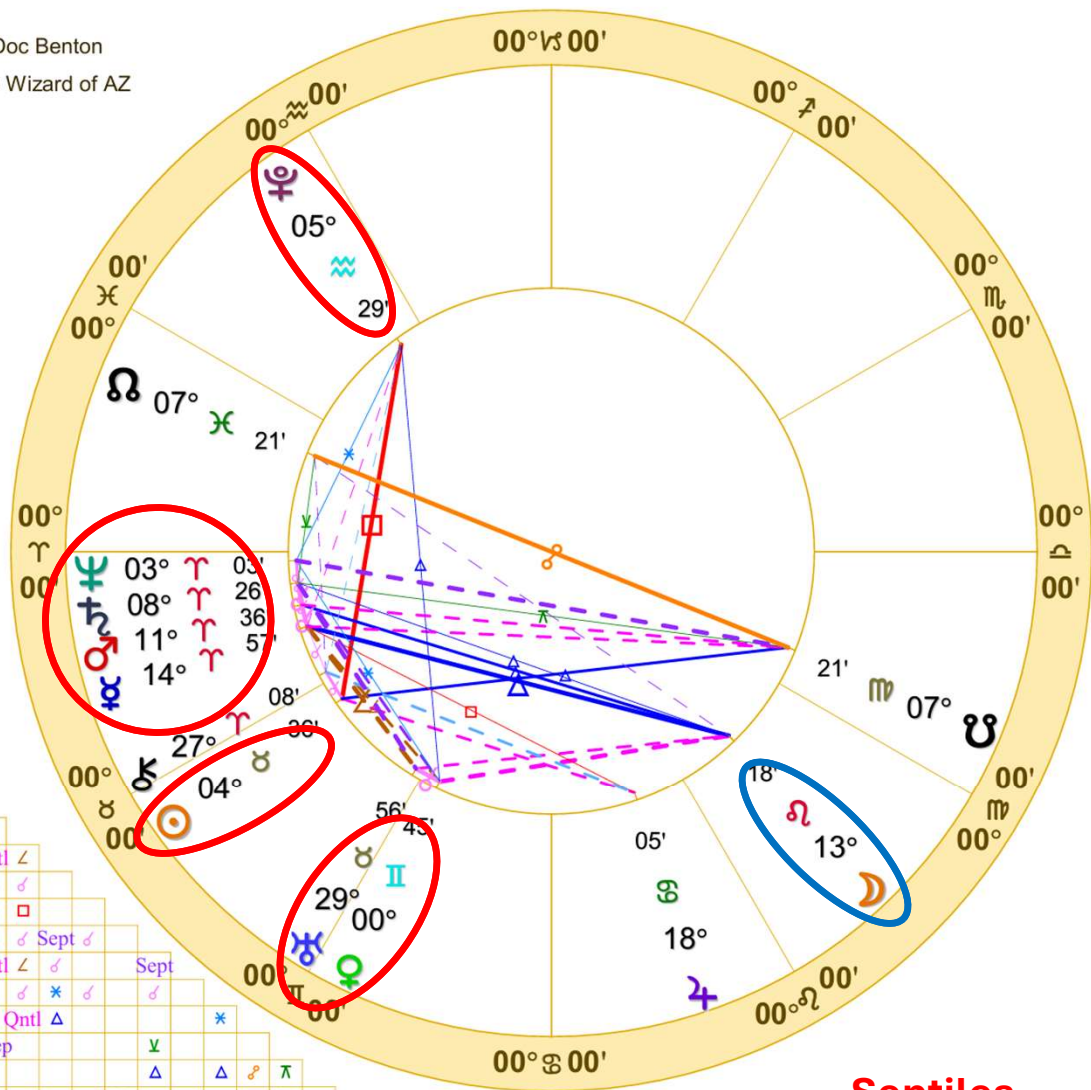

Doc Benton
The Wizard of AZ

NATAL CHART

Neptune 0 Declination

April 24, 2026
12:00 PM
Standard Time
Scottsdale, Arizona
33N30'33" 111W53'54"
Time Zone: 7 hours West
Geocentric
Tropical 0-Aries

**Neptune 0°
Declination
April 24, 2026**

	Long.	Decl.
☉	4 8 36'28"	13N03
☽	13 17 17'58"	18N49
♃	14 11 57	3N38
♄	0 11 45	20N55
♅	11 11 36	3N44
♆	18 18 05	22N36
♁	8 11 26	1N22
♂	29 18 56	19N58
♆	3 11 03	0N00
♁	5 11 29	22 S48

Sun square Pluto

Neptune/Saturn/Mars/Mercury conjunct

Uranus conjunct Venus

Uranus/Venus semisquare Mercury

Moon trine Mars/Mercury

Uranus septile Saturn

Venus quintile Moon

♃♄Mc	12°58's	♃♄♃	0°01's
♃♄♃	11°53's	♃♄♃	0°00'a
♃♄♃	8°33's	♃♄♃♃	0°00'a
♃♄♃	7°29's	♃♄♃♃	0°04'a
♃♄♃	6°31's	♃♄♃♃♃	0°11'a
♃♄♃	5°23's	♃♄♃	0°49'a
♃♄♃	4°52's	♃♄♃♃♃	0°52'a
♃♄♃	3°24's	♃♄♃♃	0°52'a
♃♄♃	3°21's	♃♄♃♃	0°53'a
♃♄♃	3°10's	♃♄♃♃	0°53'a
♃♄♃	1°51's	♃♄♃♃♃	1°29'a
♃♄♃	1°42's	♃♄♃♃♃	1°39'a
♃♄♃	1°40's	♃♄♃♃	1°39'a
♃♄♃	1°39's	♃♄♃♃♃	1°45'a
♃♄♃	1°36's	♃♄♃♃	1°59'a
♃♄♃	1°22's	♃♄♃♃	2°18'a
♃♄♃	1°05's	♃♄♃♃	2°25'a
♃♄♃	1°05's	♃♄♃♃	2°32'a
♃♄♃	0°59's	♃♄♃♃	2°44'a
♃♄♃	0°58's	♃♄♃♃	3°09'a
♃♄♃	0°54's	♃♄♃♃	4°43'a
♃♄♃	0°49's	♃♄♃♃	6°42'a
♃♄♃	0°47's	♃♄♃♃	6°51'a
♃♄♃	0°33's	♃♄♃♃	12°11'a

**Septiles
Quintiles**