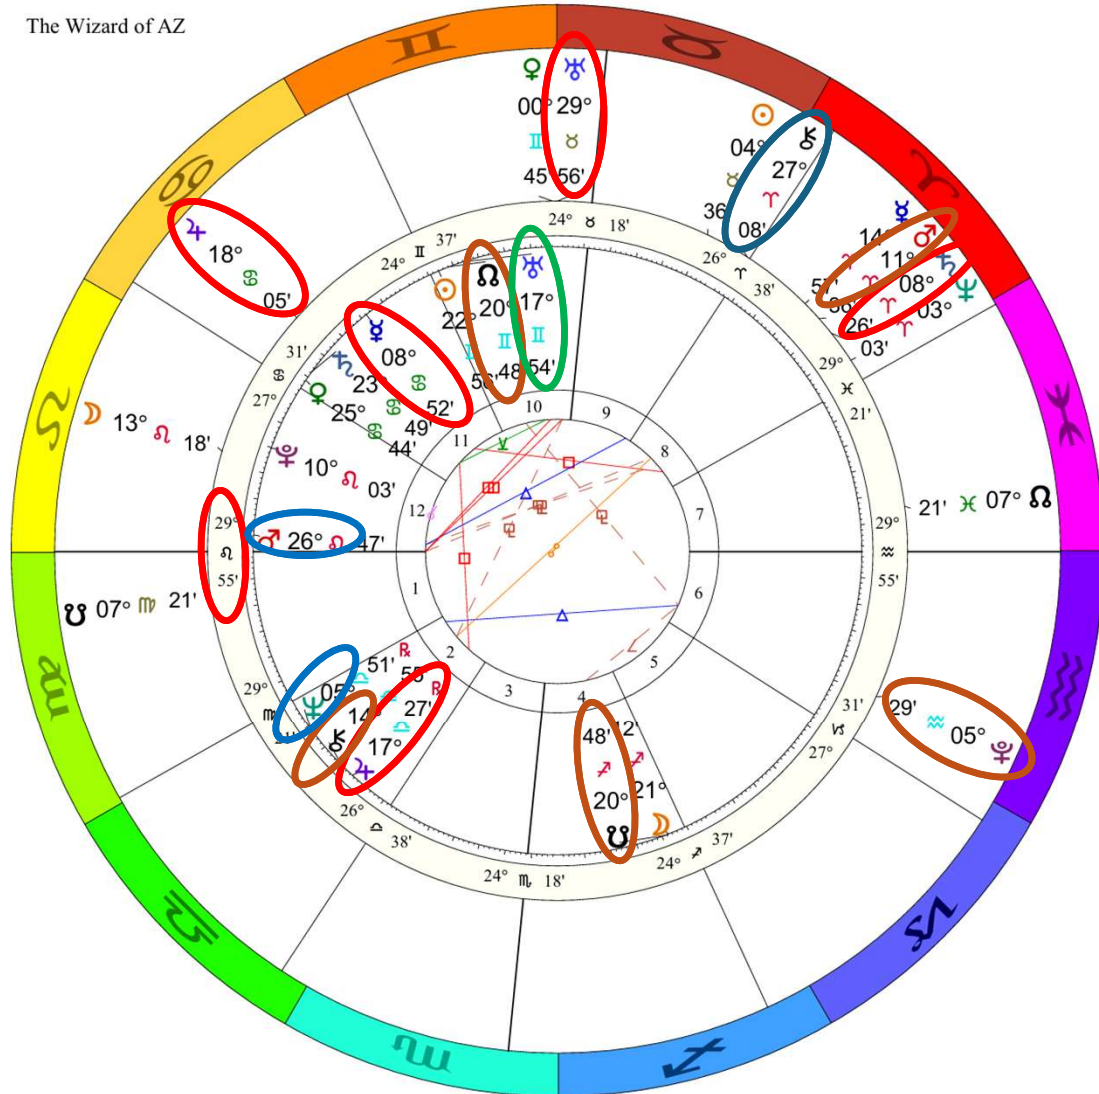

Doc Benton
The Wizard of AZ

Inner Ring:
Donald Trump
June 14, 1946
10:54 AM
Queens, New York
40 N 43 73 W 52
Daylight Saving Time
Time Zone: 5 hours West
Tropical Campanus
NATAL CHART

Outer Ring:
Neptune 0 Declination
April 24, 2026
12:00 PM
Scottsdale, Arizona
33N30'33" 111W53'54"
Standard Time
Time Zone: 7 hours West
Tropical 0-Aries
NATAL CHART

♃♄	3°15's	♁♁	0°01'a
♂♁♂	1°08's	♁♂♂	0°01'a
♃♁♃	0°38's	♂♂♂	0°10'a
♃♁♁	0°37's	♁♂♂	0°20'a
♂♁♂	0°25's	♂♂♂	0°20'a
♂♂♂	0°15's	♂♂♂	0°21'a
♂♂♂	0°12's	♂♂♂	0°22'a
♂♂♂	0°02's	♁♁♁	0°50'a
♂♂♂	0°01's	♂♂♂	3°35'a

Neptune 0° Declination April 24, 2026

t. Uranus square n. Ascendant

t. Jupiter square n. Jupiter

t. Saturn square n. Mercury

t. Uranus sesquiquadrate n. Chiron

t. Mars sesquiquadrate n. Mars

t. Pluto
semisquare/sesquiquadrate Lunar
Nodal Axis

t. Pluto trine n. Neptune

t. Chiron trine n. Mars

t. Jupiter semisextile n. Uranus