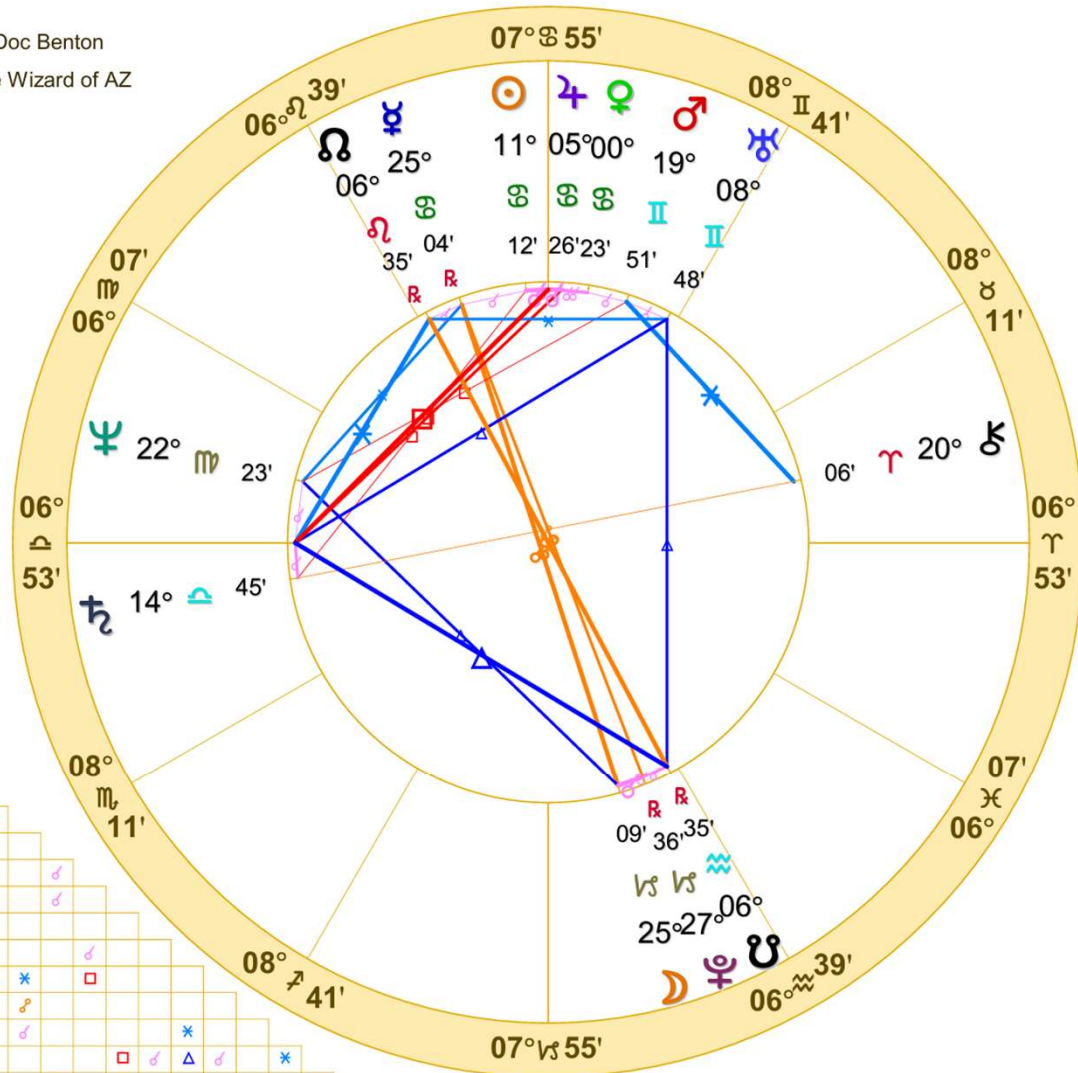

AMERICA

Doc Benton
The Wizard of AZ

NATAL CHART

USA Libra
July 2, 1776
11:50 AM
Standard Time
Philadelphia, PA
39N57'08" 75W09'51"
Time Zone: 5 hours West
Geocentric
Tropical Campanus

	Long.	Decl.
☉	11 5 12'16"	23 N 00
☾	25 26 09'00"	20 S 06
♃	25 26 04R	17 N 50
♀	0 8 23	23 N 29
♂	19 11 51	23 N 26
♄	5 26	23 N 17
♅	14 45	3 S 29
♆	8 11 48	21 N 43
♇	22 23	4 N 11
♁	27 13 36R	23 S 43