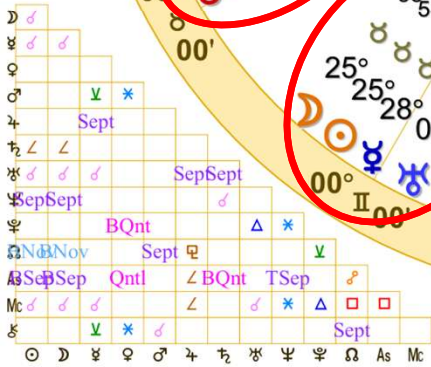

Doc Benton
The Wizard of AZ

New Moon (astrological)

New Moon May 16 2026

May 16, 2026
1:00:45 PM
Standard Time
Scottsdale, Arizona
33N30'33" 111W53'54"
Time Zone: 7 hours West
Geocentric
Tropical 0-Aries

	Long.	Decl.
☉	25 8 57'41"	19N15
☾	25 8 57'41"	24N03
♂	28 8 41	20N23
♀	27 11 21	24N56
♁	28 11 25	10N12
♂	21 8 21	22N08
♃	10 11 50	2N15
♄	1 11 11	20N14
♅	3 11 43	0N15
♆	5 29 29R	22 S 52

♃♁	8°50's	♃♁♂	0°07's
♃♁♂	8°50's	♃♁♂	0°01's
♃♁♂	7°07's	♃♁♂	0°00'a
♃♁♂	6°06's	♃♁♂	0°00'a
♃♁♂	3°37's	♃♁♂	0°29'a
♃♁♂	2°44's	♃♁♂	0°32'a
♃♁♂	2°14's	♃♁♂	0°32'a
♃♁♂	1°45's	♃♁♂	0°42'a
♃♁♂	1°45's	♃♁♂	0°55'a
♃♁♂	1°40's	♃♁♂	1°03'a
♃♁♂	1°39's	♃♁♂	1°04'a
♃♁♂	1°05's	♃♁♂	1°14'a
♃♁♂	1°04's	♃♁♂	1°15'a
♃♁♂	1°02's	♃♁♂	1°34'a
♃♁♂	1°02's	♃♁♂	1°44'a
♃♁♂	0°49's	♃♁♂	1°44'a
♃♁♂	0°49's	♃♁♂	1°46'a
♃♁♂	0°43's	♃♁♂	2°08'a
♃♁♂	0°38's	♃♁♂	2°17'a
♃♁♂	0°38's	♃♁♂	2°17'a
♃♁♂	0°17's	♃♁♂	2°30'a
♃♁♂	0°16's	♃♁♂	2°44'a
♃♁♂	0°09's	♃♁♂	4°18'a
♃♁♂	0°09's	♃♁♂	5°13'a
♃♁♂	0°07's	♃♁♂	5°13'a

New Moon May 16, 2026

Sun/Moon/Mercury/Uranus conjunct

Mars conjunct Chiron

Saturn semisquare Sun/Moon

Jupiter semisquare/sesquiquadrant and Lunar Nodal Axis

Venus sextile Mars/Chiron

Uranus/Neptune/Pluto minor grand trine

Pluto semisextile/quincunx Lunar Nodal Axis

Septiles