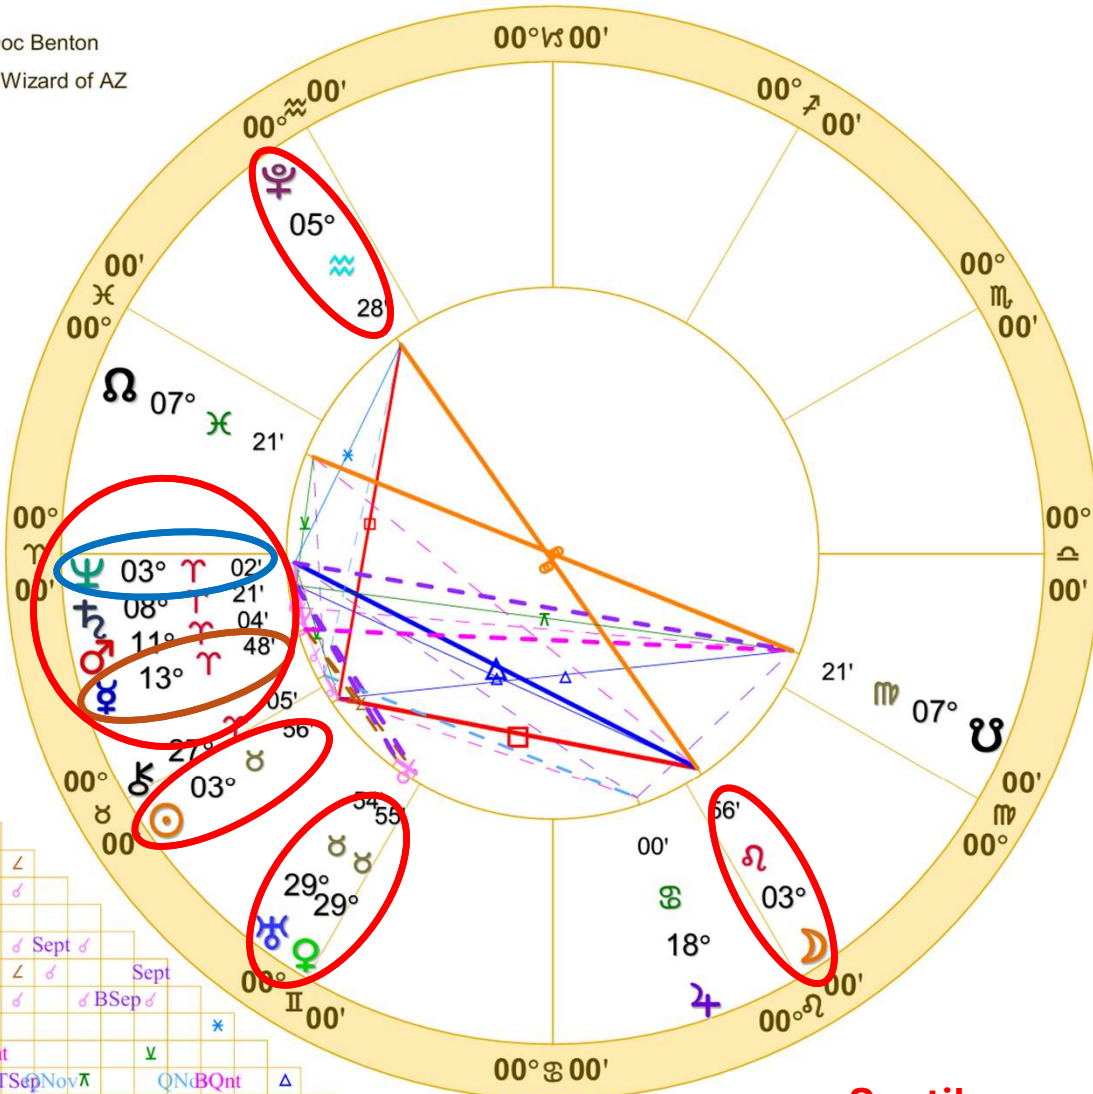

Doc Benton
The Wizard of AZ

New Moon (astrological)

New Moon Apr 17 2026

April 17, 2026
4:51:30 AM
Standard Time
Scottsdale, Arizona
33N30'33" 111W53'54"
Time Zone: 7 hours West
Geocentric
Tropical 0-Aries

New Moon April 17, 2026

Mercury conjunct Neptune

Mars Conjunct Saturn

Sun/Moon/Chiron conjunct

Pluto sextile Mars/Saturn

Saturn quincunx Lunar Nodal Axis

	Long.	Decl.
☉	27° 28' 58"	10° N 35'
☾	27° 28' 58"	14° N 12'
♃	3° 24'	1° S 04'
♄	21° 52'	18° N 30'
♅	5° 58'	1° N 29'
♆	17° 14'	22° N 42'
♇	7° 34'	1° N 02'
♈	29° 33'	19° N 53'
♉	2° 48'	0° S 05'
♊	5° 25'	22° S 47'

Septiles

Doc Benton
The Wizard of AZ

NATAL CHART

1st Quarter Moon

April 23, 2026
7:31:28 PM
Standard Time
Scottsdale, Arizona
33N30'33" 111W53'54"
Time Zone: 7 hours West
Geocentric
Tropical 0-Aries

1st Quarter Moon
April 23, 2026