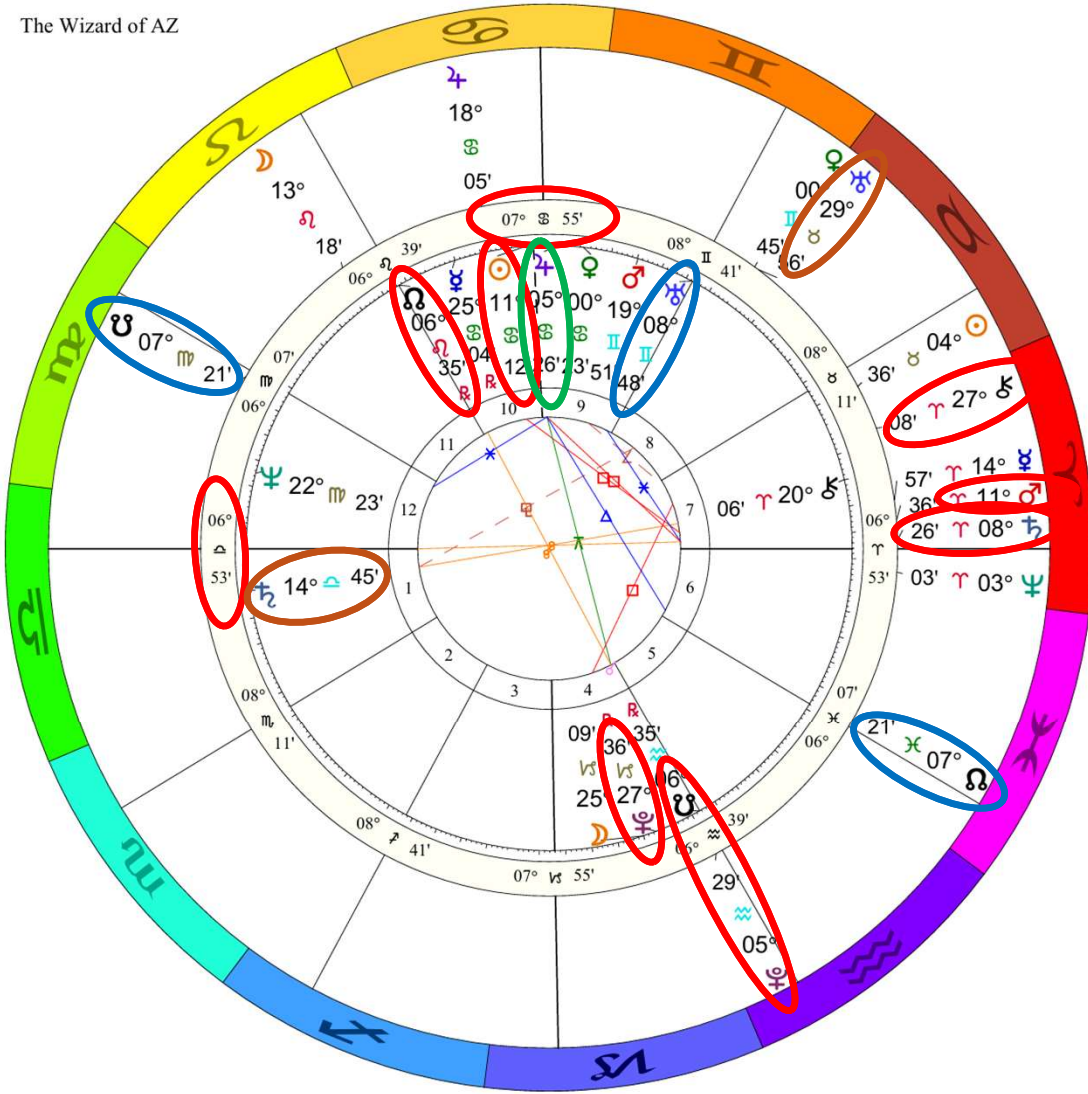

Doc Benton
The Wizard of AZ

Inner Ring:
USA Libra
July 2, 1776
11:50 AM
Philadelphia, PA
39N57'08" 75W09'51"
Standard Time
Time Zone: 5 hours West
Tropical Campanus
NATAL CHART

Outer Ring:
Neptune 0 Declination
April 24, 2026
12:00 PM
Scottsdale, Arizona
33N30'33" 111W53'54"
Standard Time
Time Zone: 7 hours West
Tropical 0-Aries
NATAL CHART

Mc Δ Ω	0°34's	♄*♃	0°22'a
Mc * ♃	0°34's	♁♁♁	0°24'a
♁♁♁ Mc	0°19's	As*As	0°26'a
♃♁♁	0°12's	♁♁♁	0°28'a
♃♁♁	0°11's	Mc♁♃	0°31'a
♃♁♁	0°03'a	♃♁♁	1°07'a
♁♁ As	0°08'a	♁♁♁	1°07'a
♃♁ As	0°08'a	As♁♃	1°33'a
♁♁♁	0°15'a		

USA Neptune 0° Declination April 24, 2026

- t. Chiron square n. Pluto
- t. Saturn square/opposite n. Midheaven/Ascendant
- t. Mars square n. Sun
- t. Pluto conjunct n. Lunar Nodal Axis
- t. Uranus sesquiquadrate n. Saturn
- t. Pluto quincunx n. Jupiter
- t. Saturn sextile n. Uranus
- t. Lunar Nodal Axis trine/sextile n. Midheaven