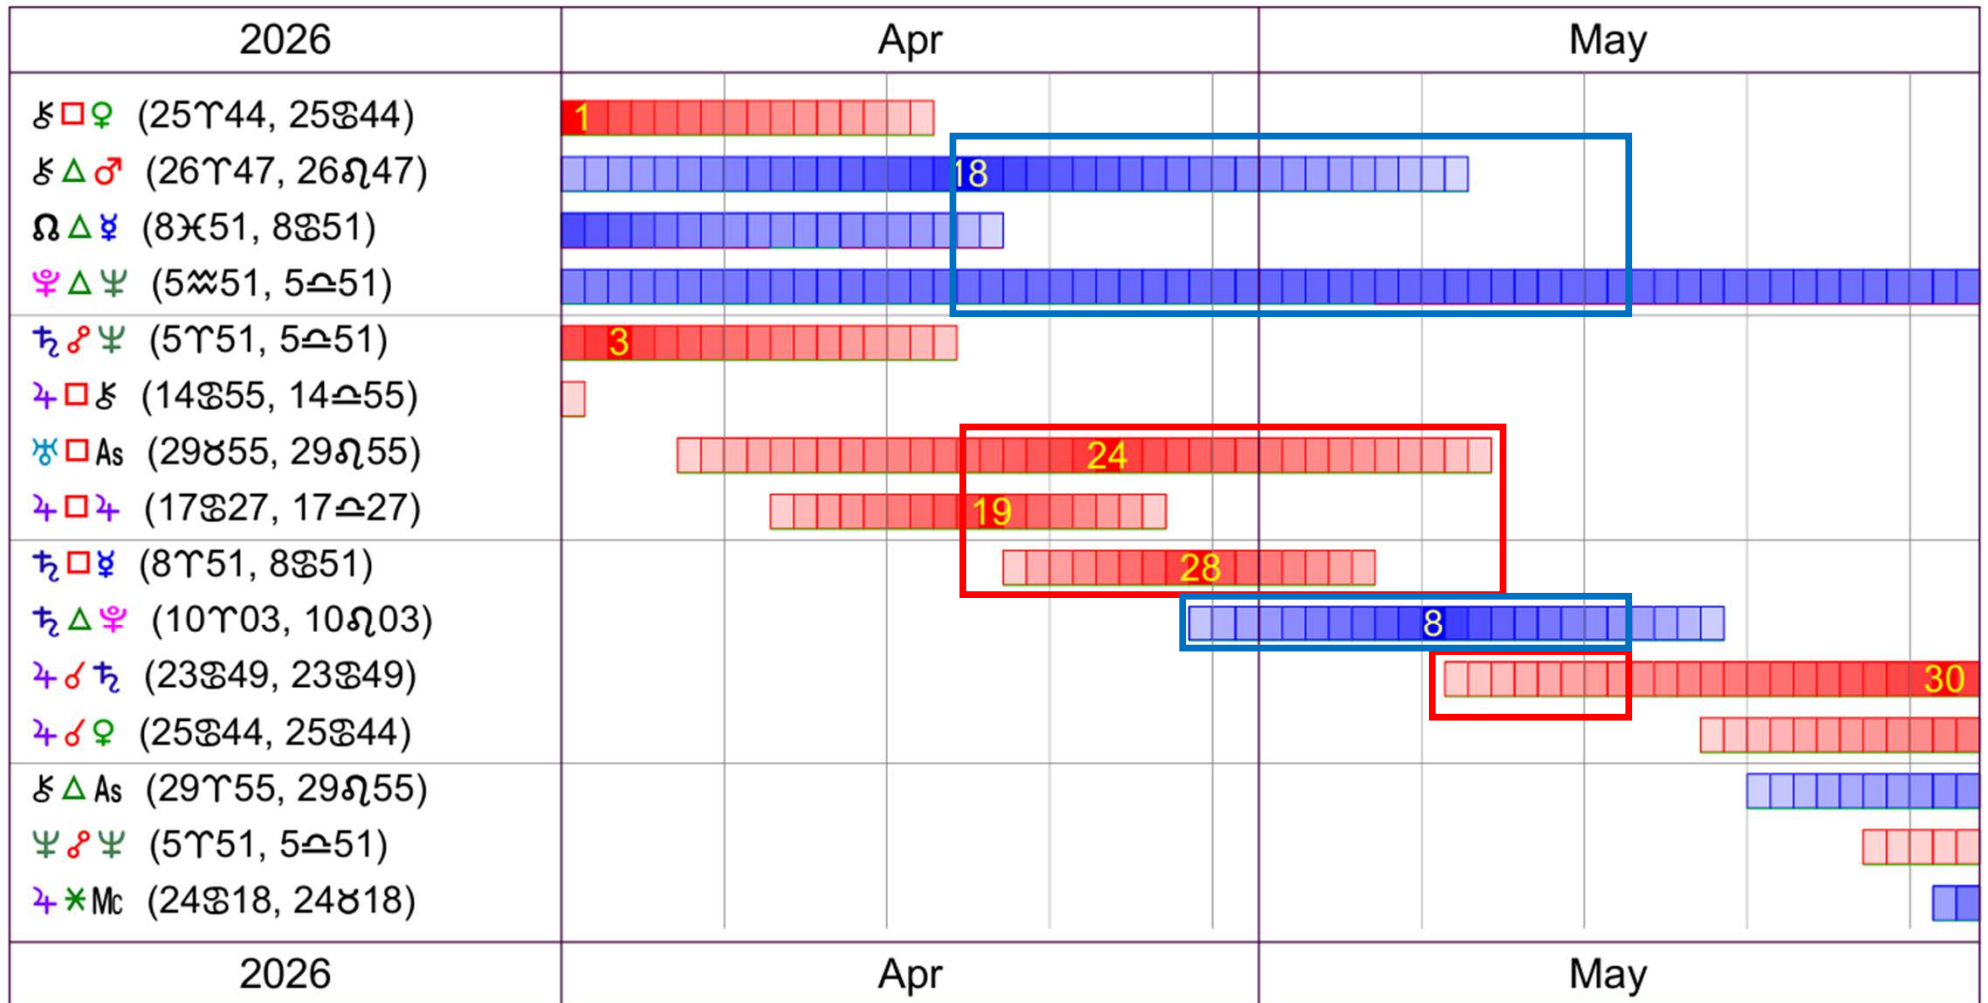

Donald Trump NATAL CHART

Transit to Natal: