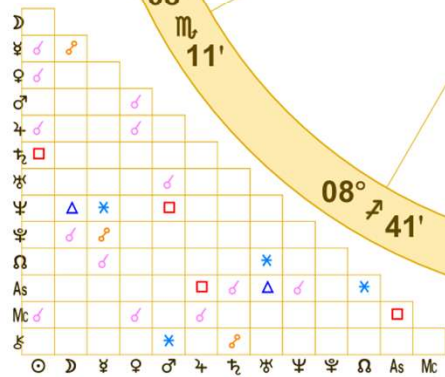

Doc Benton
The Wizard of AZ

NATAL CHART

USA Libra
July 2, 1776
11:50 AM
Standard Time
Philadelphia, PA
39N57'08" 75W09'51"
Time Zone: 5 hours West
Geocentric
Tropical Campanus

	Long.	Decl.
☉	11 5 12'16"	23 N 00
☾	25 26 09'00"	20 S 06
♃	25 26 04R	17 N 50
♀	0 8 23	23 N 29
♂	19 11 51	23 N 26
♄	5 26	23 N 17
♅	14 45	3 S 29
♆	8 11 48	21 N 43
♇	22 23	4 N 11
♁	27 13 36R	23 S 43

♃♄	11°32's	♂♁♃	0°14'a
♂♃	11°03's	♄♃	2°27'a
♀♂	10°32's	♂♁♀	2°32'a
♃♁	8°59's	♃♁♃	2°41'a
♁♃	5°46's	♁♁♃	3°32'a
♄♁	2°46's	♀♃	5°03'a
♃♃	2°32's	♃♃♃	5°21'a
♃♁♁	2°13's	♃♃♁	10°49'a
♃♁♁	2°13's	♄♃	11°26'a
♄♃	0°05's	♁♃	13°51'a
♁♃	0°00'a