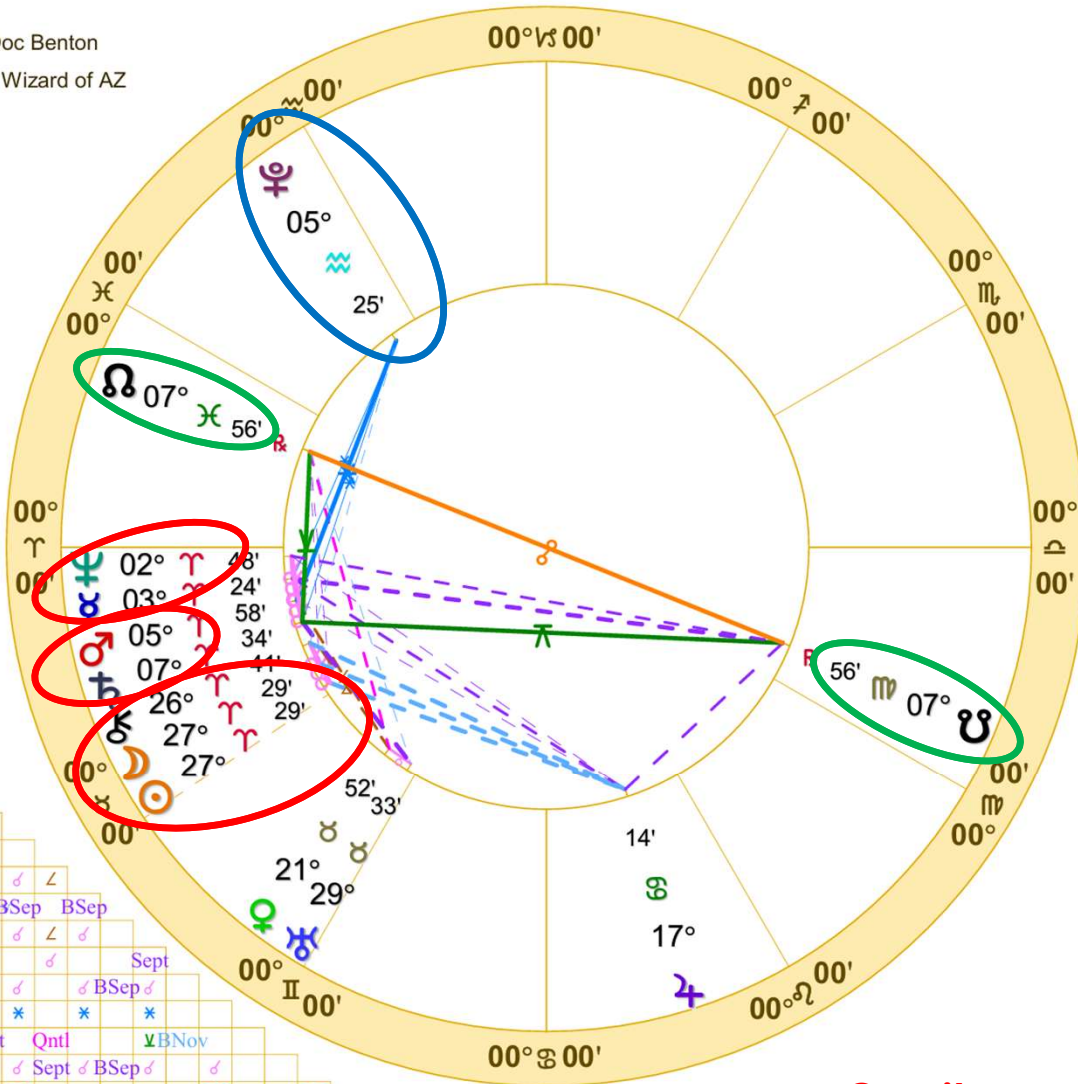

THE WORLD

Transits NATAL CHART

Transit to Transit:

2026	Apr	May
♃♂♄ (2♃14, 2♃14)		
♃♁♂ (5♃14, 5♁14)		
♂♂♄ (25♂56, 25♃56)		
♂♁♂ (29♂07, 29♂07)		
♂♂♄ (2♃38, 2♃38)		
♂♂♃ (7♃51, 7♃51)		
♂♁♂ (5♃25, 5♁25)		
♃♂♂ (7♃46, 7♂46)		
♂♂♂ (7♃38, 7♂38)		
♂♂♂ (15♃13, 0♂13)		
♂♂♂ (19♃28, 19♂28)		
♂♂♂ (20♃59, 5♂59)		
♂♂♂ (20♂45, 5♂45)		
♂♂♄ (28♃24, 28♃24)		
♂♂♂ (5♁30, 5♂30)		
♂♂♂ (1♂24, 1♂24)		
♂♂♄ (3♂53, 3♃53)		
♂♁♂ (4♂41, 4♂41)		
♂♂♂ (5♂26, 5♁26)		
♂♂♂ (4♃07, 4♂07)		
2026	Apr	May

Doc Benton
The Wizard of AZ

New Moon (astrological)

New Moon Apr 17 2026

April 17, 2026
4:51:30 AM
Standard Time
Scottsdale, Arizona
33N30'33" 111W53'54"
Time Zone: 7 hours West
Geocentric
Tropical 0-Aries