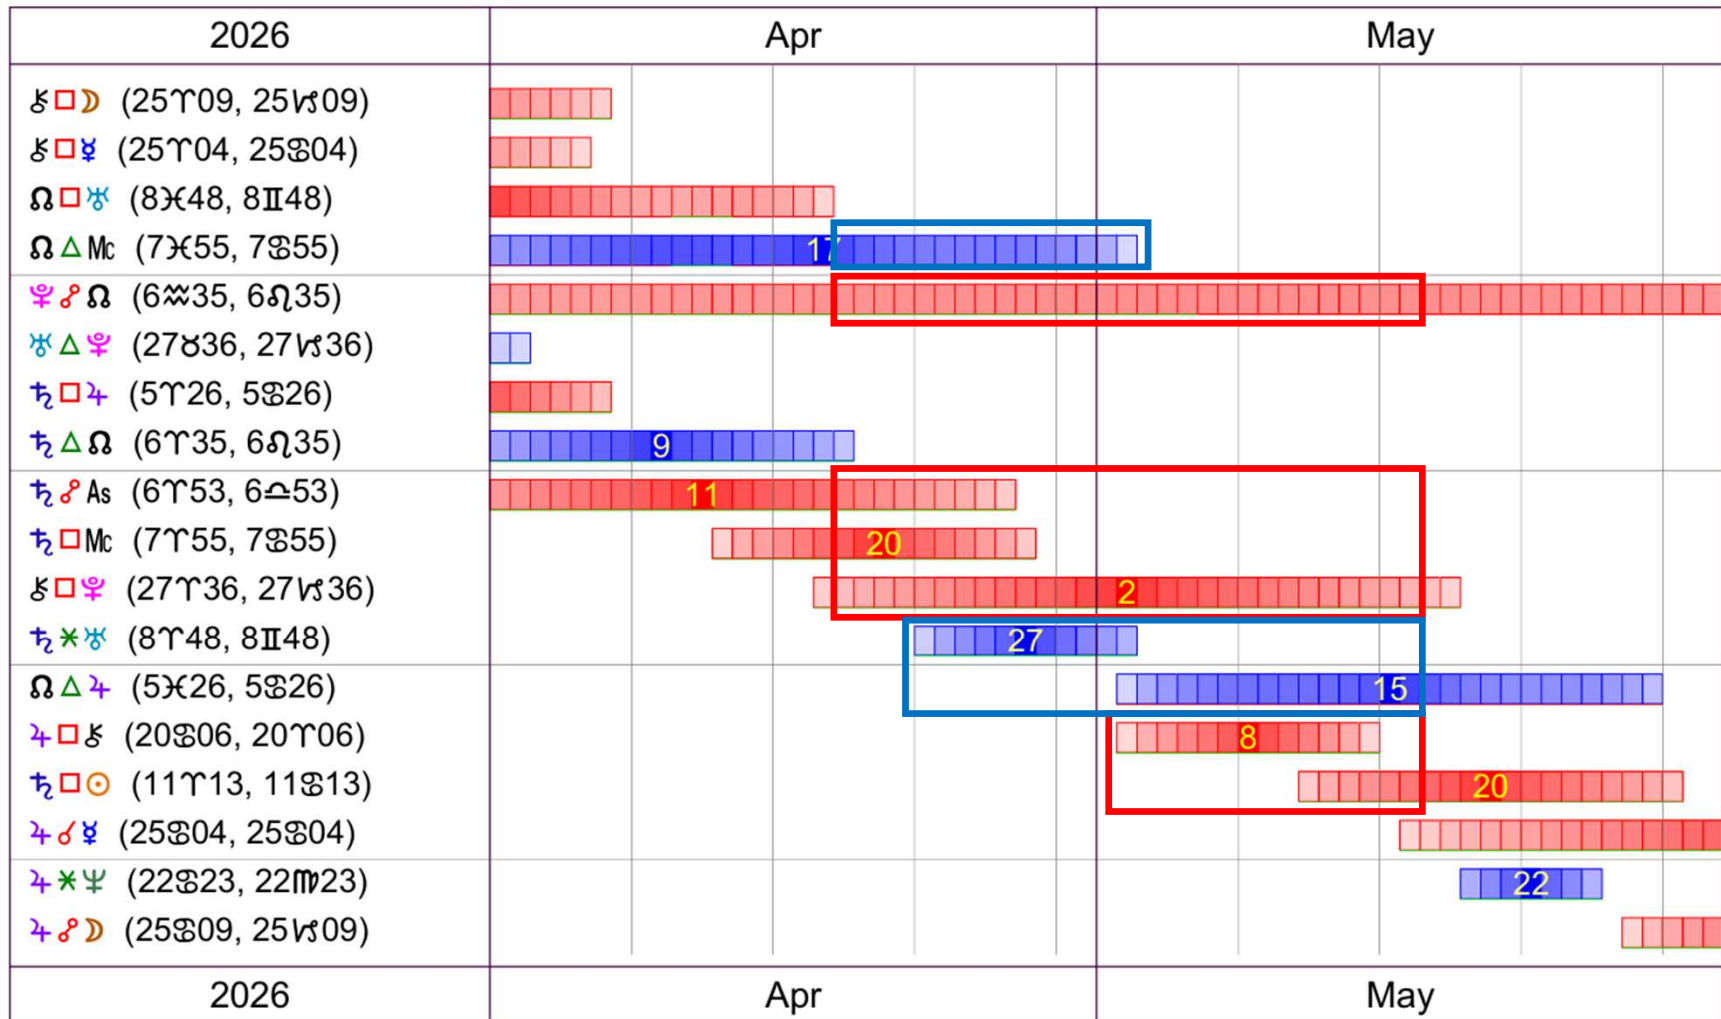

USA Libra NATAL CHART

Transit to Natal: