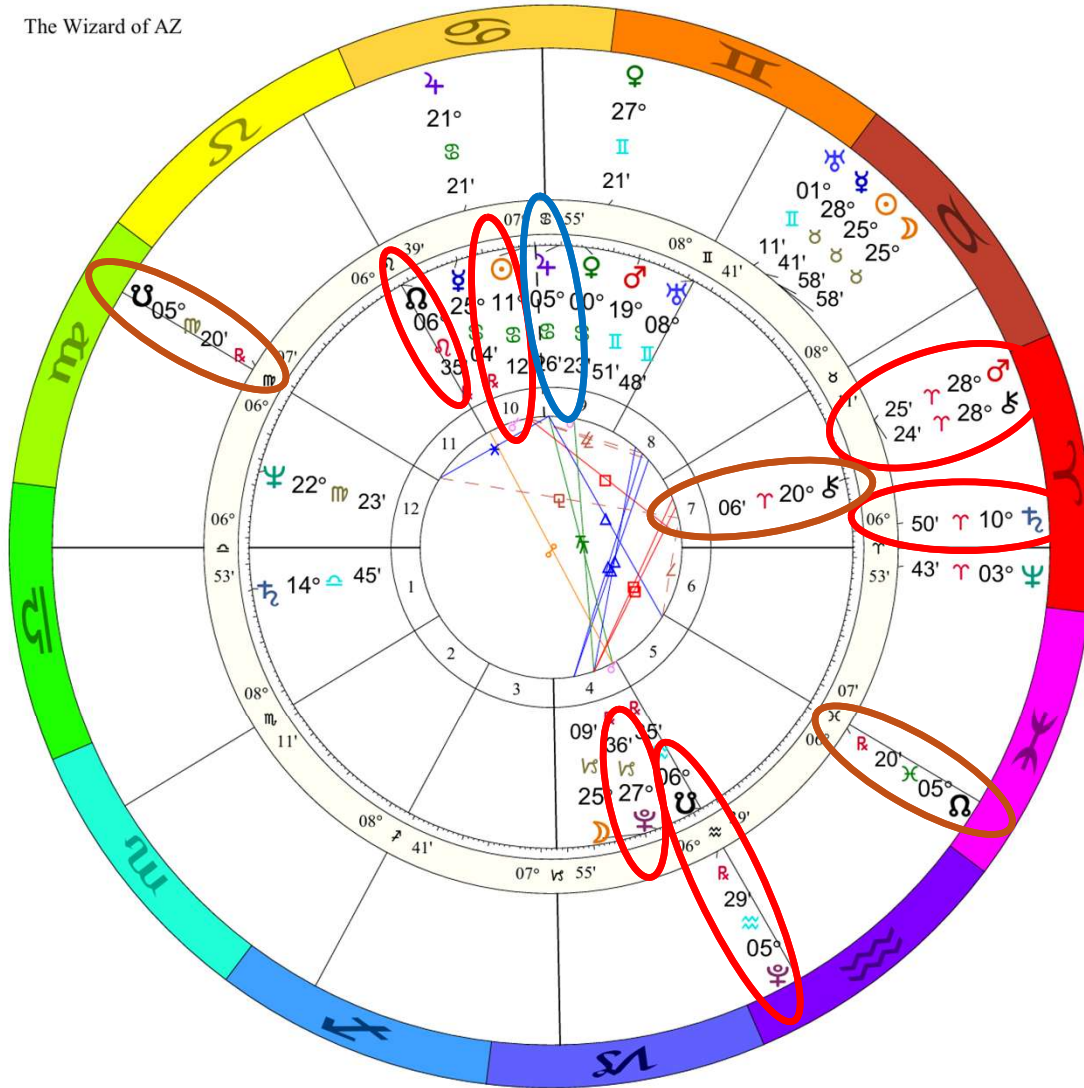

Doc Benton
The Wizard of AZ

Inner Ring:
USA Libra
July 2, 1776
11:50 AM
Philadelphia, PA
39N57'08" 75W09'51"
Standard Time
Time Zone: 5 hours West
Tropical Campanus
NATAL CHART

Outer Ring:
New Moon May 16 2026
May 16, 2026
1:00:45 PM
Scottsdale, Arizona
33N30'33" 111W53'54"
Standard Time
Time Zone: 7 hours West
Tropical 0-Aries
New Moon
(astrological)

♁♂	3°02's	♄♂	0°14'a
♁♂	1°05's	♄♂	0°14'a
♁♂	0°49's	♄♂	0°15'a
♁♂	0°49's	♄♂	0°15'a
♁♂	0°48's	♄♂	0°15'a
♁♂	0°22's	♄♂	0°18'a
♁♂	0°12's	♄♂	0°49'a
♁♂	0°06's	♄♂	1°06'a
♁♂	0°06's	♄♂	1°06'a
♁♂	0°03'a	♄♂	3°42'a

USA New Moon May 16, 2026

t. Chiron/Mars square n. Pluto

t. Saturn square n. Sun

t. Pluto conjunct n. Lunar Nodal Axis

t. Lunar Nodal Axis semisquare/sesquiquadrate n. Chiron

t. Lunar Nodal Axis sextile/trine n. Jupiter

t. Pluto quincunx n. Jupiter