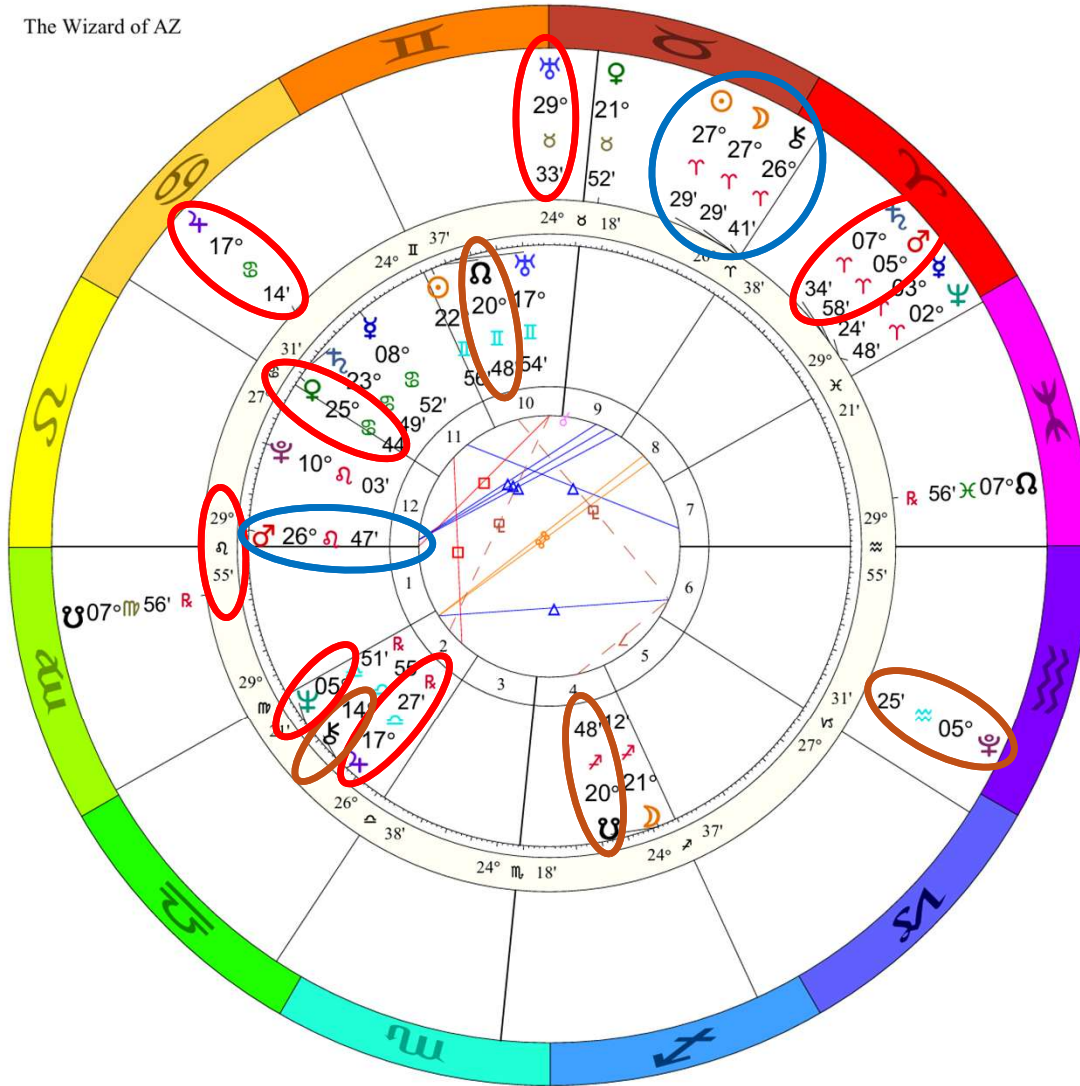

Doc Benton
The Wizard of AZ

Inner Ring:
Donald Trump
June 14, 1946
10:54 AM
Queens, New York
40 N 43 73 W 52
Daylight Saving Time
Time Zone: 5 hours West
Tropical Campanus
NATAL CHART

Outer Ring:
New Moon Apr 17 2026
April 17, 2026
4:51:30 AM
Scottsdale, Arizona
33N30'33" 111W53'54"
Standard Time
Time Zone: 7 hours West
Tropical 0-Aries
New Moon
(astrological)

♂♂♀	2°26's	♂♂♂	0°05's
♂♂♂	1°44's	♂♂♂	0°13'a
♂♂♂	0°56's	♂♂♂	0°22'a
♂♂♂	0°42's	♂♂♂	0°23'a
♂♂♂	0°42's	♂♂♂	0°23'a
♂♂♂	0°23's	♂♂♂	0°25'a
♂♂♂	0°07's		

Trump New Moon April 17, 2026

t. Uranus square n.
Ascendant

t. Jupiter square n. Jupiter

t. Mars/Saturn opposite n.
Neptune

t. Uranus sesquiquadrate n.
Chiron

t. Pluto
semisquare/sesquiquadrate
Lunar Nodal Axis

t. Chiron trine n. Mars

t. Pluto trine n. Neptune