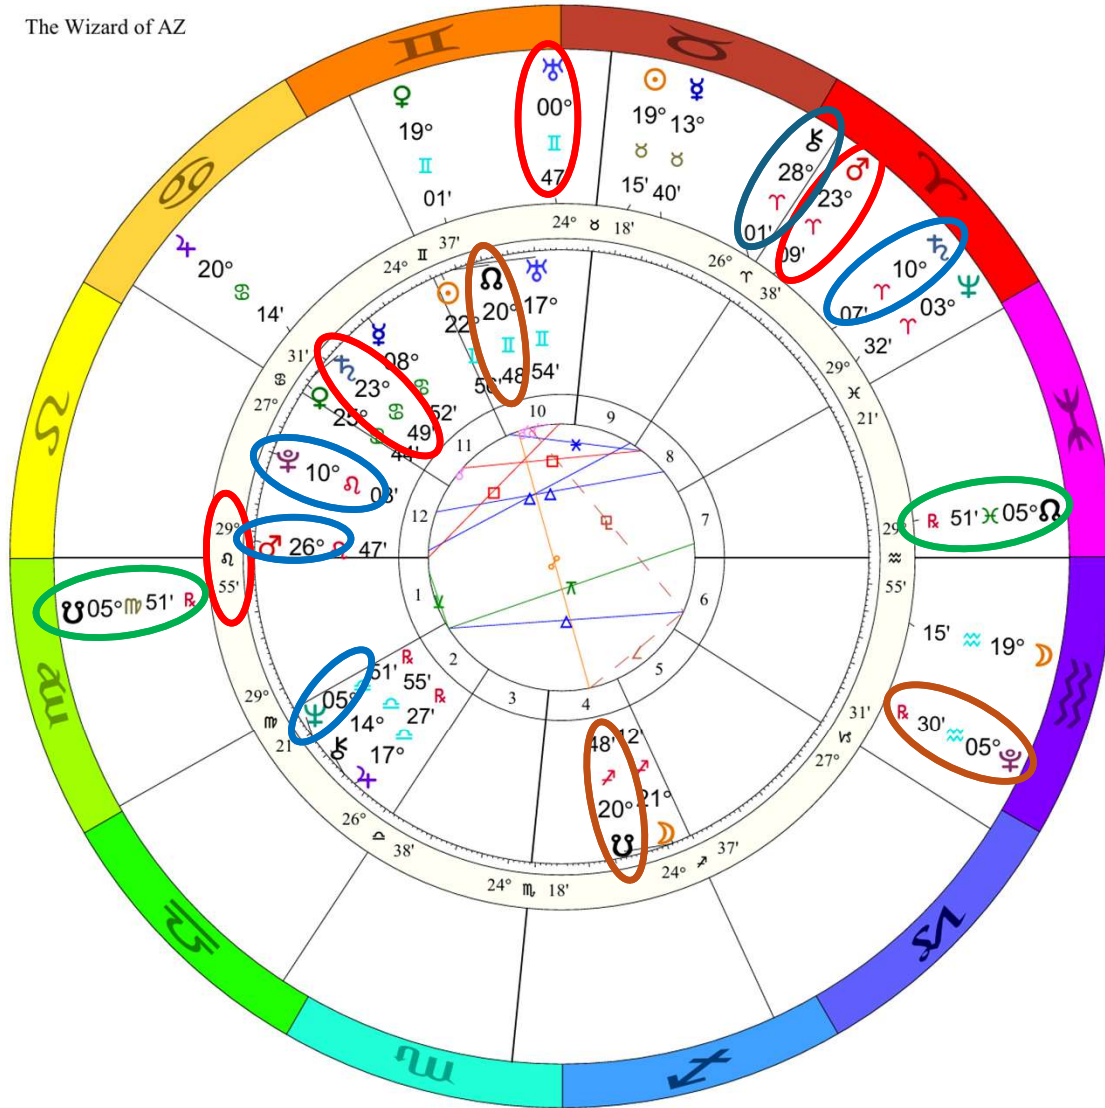

Doc Benton
The Wizard of AZ

Inner Ring:
Donald Trump
June 14, 1946
10:54 AM
Queens, New York
40 N 43 73 W 52
Daylight Saving Time
Time Zone: 5 hours West
Tropical Campanus
NATAL CHART

Outer Ring:
3rd Quarter Moon
May 9, 2026
2:10:10 PM
Scottsdale, Arizona
33N30'33" 111W53'54"
Standard Time
Time Zone: 7 hours West
Tropical 0-Aries
NATAL CHART

♃♂♂	1°07's	♄♂♂	0°16'a
♅♂♂	0°20's	♃♂♂	0°40'a
♆♂♂	0°18's	♁♂♂	0°51'a
♇♂♂	0°18's	♂♂♂	1°14'a
♁♂♂	0°05's	♏♂♂	1°48'a
♂♂♂	0°00's	♃♂♂	1°48'a
♅♂♂	0°00's	♄♂♂	3°15'a
♁♂♂	0°13'a	♃♂♂	3°35'a

Trump 3rd Quarter Moon, May 9, 2026

t. Uranus square n. Ascendant

t. Mars square n. Saturn

t. Pluto semisquare/sesquiquadrate Lunar Nodal Axis

t. Pluto trine n. Neptune

t. Chiron trine n. Mars

t. Saturn trine n. Pluto

t. Lunar Nodal Axis semisextile/quincunx n. Neptune