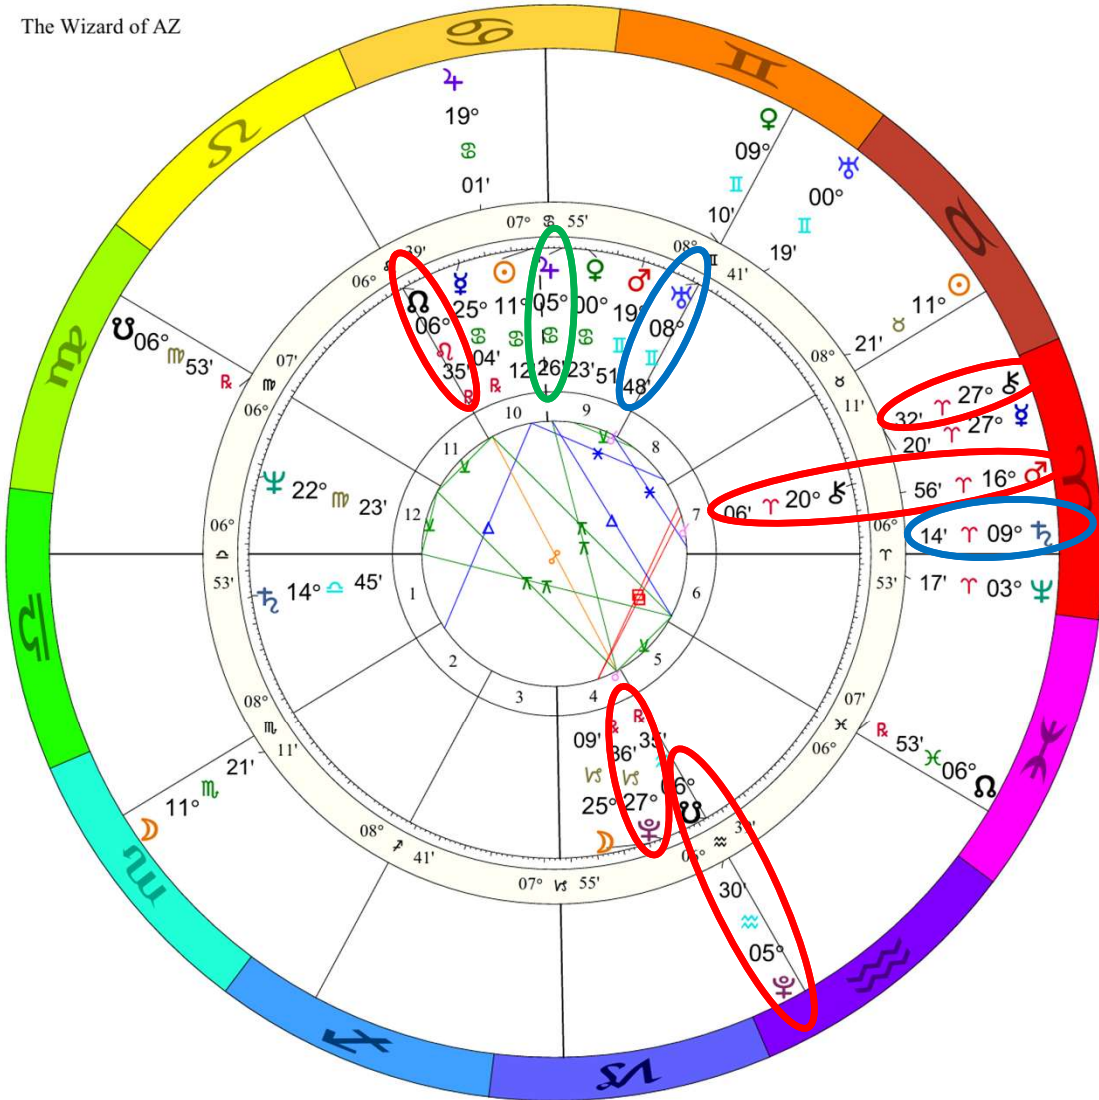

Doc Benton
The Wizard of AZ

Inner Ring:
USA Libra
July 2, 1776
11:50 AM
Philadelphia, PA
39N57'08" 75W09'51"
Standard Time
Time Zone: 5 hours West
Tropical Campanus
NATAL CHART

Outer Ring:
Full Moon May 1 2026
May 1, 2026
10:22:53 AM
Scottsdale, Arizona
33N30'33" 111W53'54"
Standard Time
Time Zone: 7 hours West
Tropical 0-Aries
Full Moon
(astrological)

♄♁♁	1°02's	♁♁♁	0°16'a
♁♁♁	0°25's	♁♁♁	0°18'a
♁♁♁	0°25's	♁♁♁	0°18'a
♁♁♁	0°21's	♁♁♁	0°18'a
♁♁♁	0°09's	♁♁♁	0°18'a
♁♁♁	0°09's	♁♁♁	0°26'a
♁♁♁	0°04's	♁♁♁	1°05'a
♁♁♁	0°00's	♁♁♁	1°05'a
♁♁♁	0°00's	♁♁♁	3°07'a
♁♁♁	0°04'a	♁♁♁	3°10'a
♁♁♁	0°04'a		

USA Full Moon May 1, 2026

t. Chiron square n. Pluto

t. Mars conjunct n.
Chiron

t. Pluto conjunct n. Lunar
Nodal Axis

t. Pluto quincunx n.
Jupiter

t. Saturn sextile n. Uranus