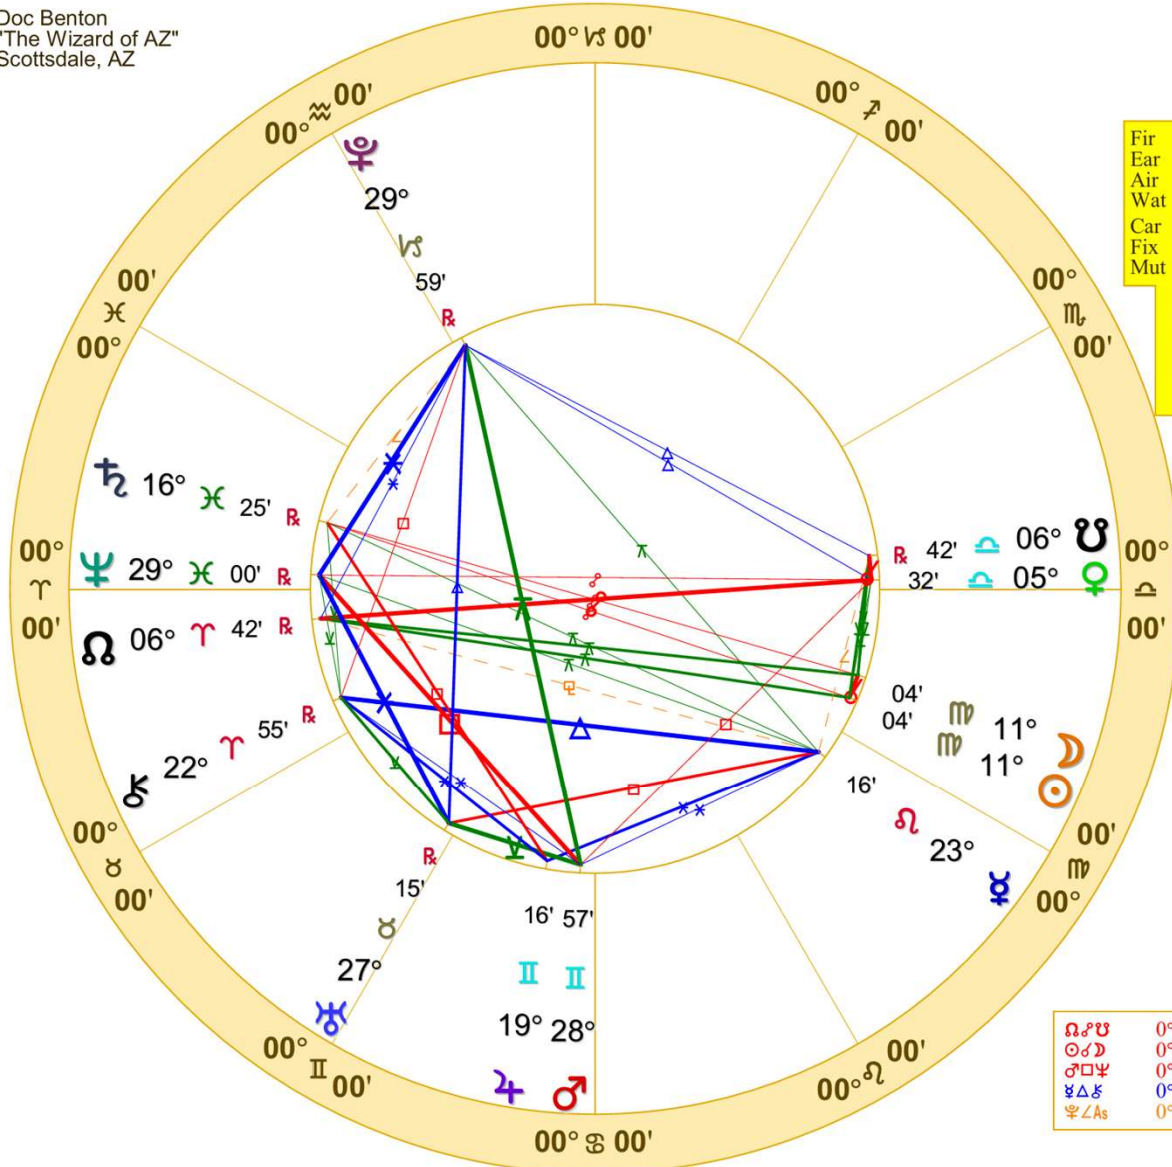

Doc Benton
"The Wizard of AZ"
Scottsdale, AZ

New Moon (astrological)

New Moon Sep 2 2024

September 2, 2024

6:55:21 PM

Standard Time

Scottsdale, Arizona

33N30'33" 111W53'54"

Time Zone: 7 hours West

Geocentric

Tropical 0-Aries

Fir	1	0
Ear	4	0
Air	3	0
Wat	2	1
Car	2	0
Fix	2	0
Mut	6	1
P	A	S
L	L	C
A	A	N
N	E	N
E	N	D
T		

	Long.	Dwada-samsa	Speed
☉	11 11 04'12"	12 12 50	0 58
☽	11 11 04'12"	12 12 50	11 57
♃	23 12 16	9 18 15	0 43
♄	5 12 32	6 18 27	1 13
♅	28 12 57	17 18 18	0 37
♆	19 12 16	21 12 06	0 07
♁	16 12 25R	17 12 01	0 05R
♂	27 12 15 R	27 12 04	0 00SR
♂	29 12 00R	18 12 01	0 02R
♁	29 12 59R	29 12 47	0 01R
♂	22 12 55R	4 12 56	0 02R
♁	6 12 42R	20 12 20	0 03R
♁	14 12 17	21 12 25	1 29
♁	20 12 29	5 12 44	0 55
♁	6 12 42R	20 12 20	0 03R

♁♂♁	0°00'a	♂♂♂	0°59's	♂♂♂	1°26'a
♁♂♁	0°00's	♂♂♂	1°02'a	♂♂♂	1°35's
♂♂♂	0°04'a	♂♂♂	1°09'a	♂♂♂	1°35's
♂♂♂	0°22's	♂♂♂	1°09'a	♂♂♂	1°41's
♂♂♂	0°42'a	♂♂♂	1°13's	♂♂♂	1°45'a

Mars square Neptune

Jupiter square Saturn

Venus conjunct Lunar Nodal Axis

Sun/Moon opposite Saturn

Uranus square Mercury

Neptune sextile Uranus & Pluto

Uranus trine Pluto

Jupiter sextile Mercury & Chiron

Mercury trine Chiron

Mars quincunx Pluto