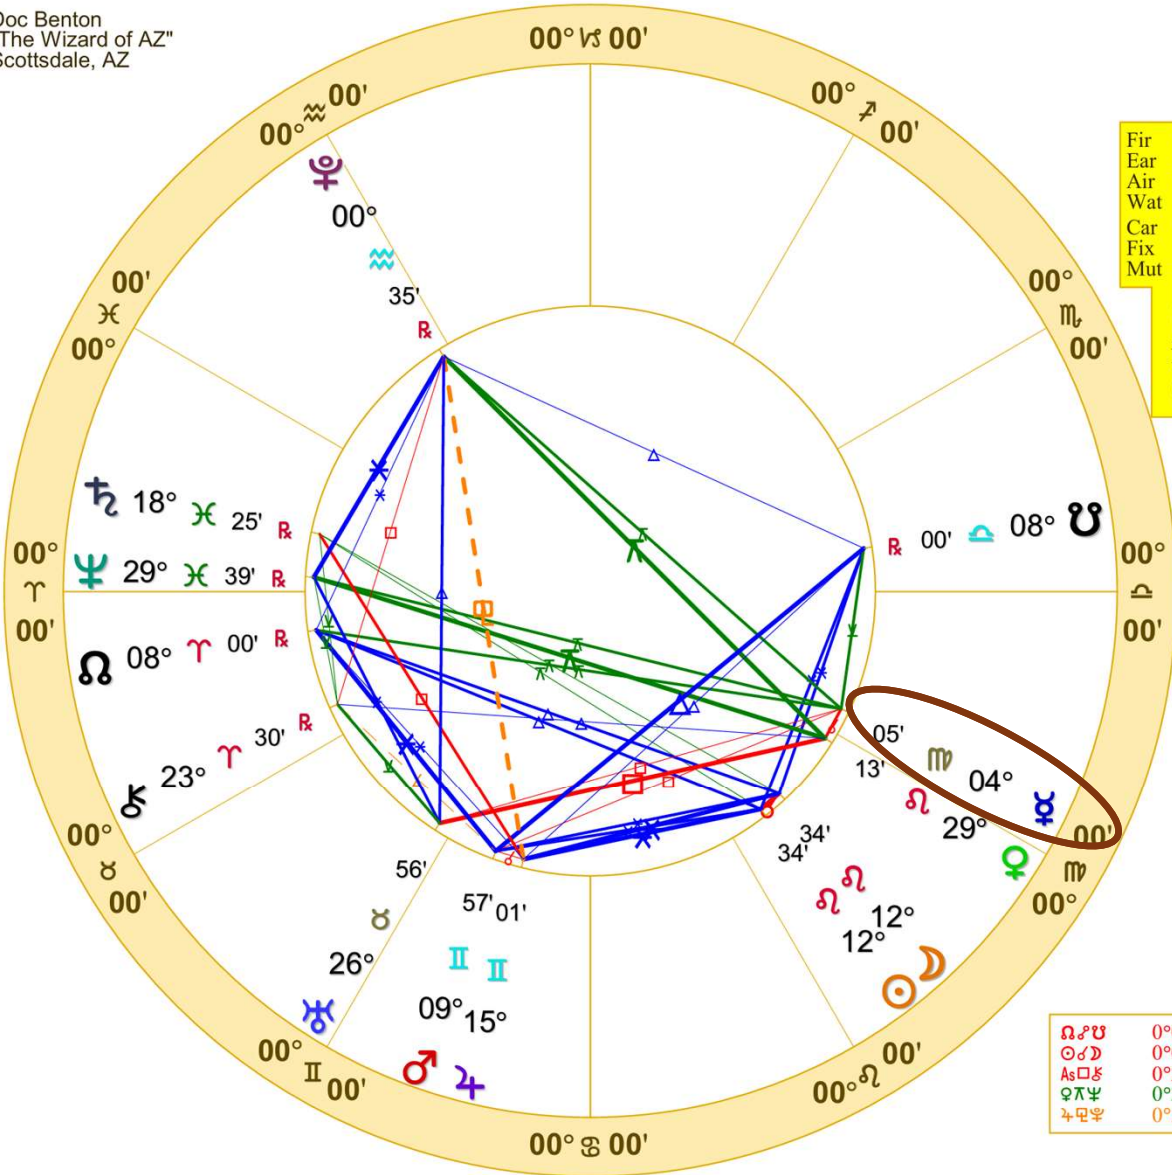

New Moon (astrological)

New Moon Aug 4 2024

August 4, 2024
 4:12:49 AM
 Standard Time
 Scottsdale, Arizona
 33N30'33" 111W53'54"
 Time Zone: 7 hours West
 Geocentric
 Tropical 0-Aries

Fir	3	0
Ear	2	0
Air	3	0
Wat	2	1
Car	0	1
Fix	5	0
Mut	5	0
P	A	S
L	A	C
A	N	E
N	E	N
E	N	D