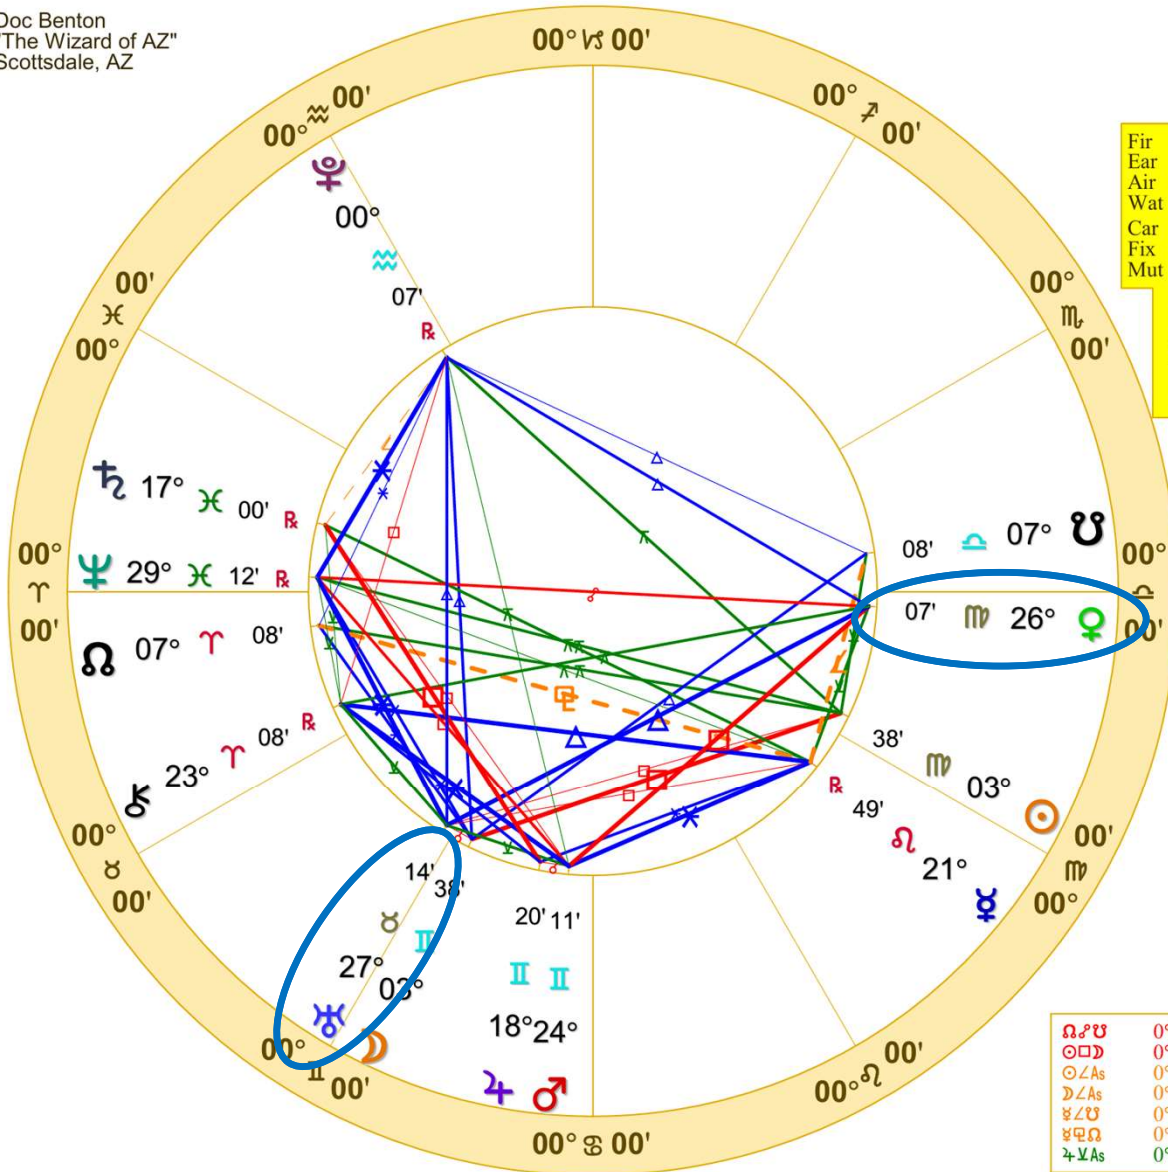

Doc Benton
"The Wizard of AZ"
Scottsdale, AZ

NATAL CHART

3rd Quarter Moon

August 26, 2024
2:25:36 AM
Standard Time
Scottsdale, Arizona
33N30'33" 111W53'54"
Time Zone: 7 hours West
Geocentric
Tropical 0-Aries

Fir	1	0
Ear	3	0
Air	4	0
Wat	2	1
Car	0	1
Fix	3	0
Mut	7	0
P	A	S
L	A	N
A	N	E
N	E	N
E	N	D

	Long.	Dwada-samsa	Speed
☉	3 ൬ 38'10"	13 𑖀 38	0.58
☽	3 𑖀 38'10"	13 𑖁 38	13.40
♃	21 𑖀 49R	21 𑖀 48	0.19R
♀	26 ൬ 07	13 𑖁 29	1.14
♂	24 𑖀 11	20 𑖀 15	0.38
♄	18 𑖀 20	10 𑖀 05	0.08
♅	17 𑖀 00R	23 ൬ 56	0.04R
♆	27 𑖀 14	26 𑖀 53	0.00
♇	29 𑖀 12R	20 𑖀 20	0.01R
♈	0 𑖀 07R	1 𑖀 25	0.01R
♉	23 𑖀 08R	7 𑖀 33	0.02R
♊	7 𑖀 08	25 𑖀 35	0.00
♋	18 𑖁 42	14 𑖀 23	0.50
♌	5 𑖀 02	0 𑖀 28	1.04
♍	7 𑖀 08	25 𑖀 35	0.00

- Venus trine Uranus
- Venus opposite Neptune
- Mercury direct
- Venus enters Libra
- Venus trine Pluto
- Sun sesquiquadrate Chiron
- Mars semisextile Uranus
- Uranus retrograde
- Pluto enters Capricorn

♃♂	0°00'a	♃♃	0°55's	♃ΔAs	1°42's
☉☽	0°00'a	♂♃	1°04's	♃♃	1°47'a
☉♌As	0°04's	♂Δ♃	1°07'a	♃♃	1°53'a
☽♌As	0°04's	♃Δ♃	1°19's	♀☉♂	1°56's
♃♌♂	0°19's	♃☉♃	1°21's	♃♃	1°57'a
♃♌♂	0°19's	☉♃♃	1°24's		
♃♌As	0°22's	♃♃♃	1°24's