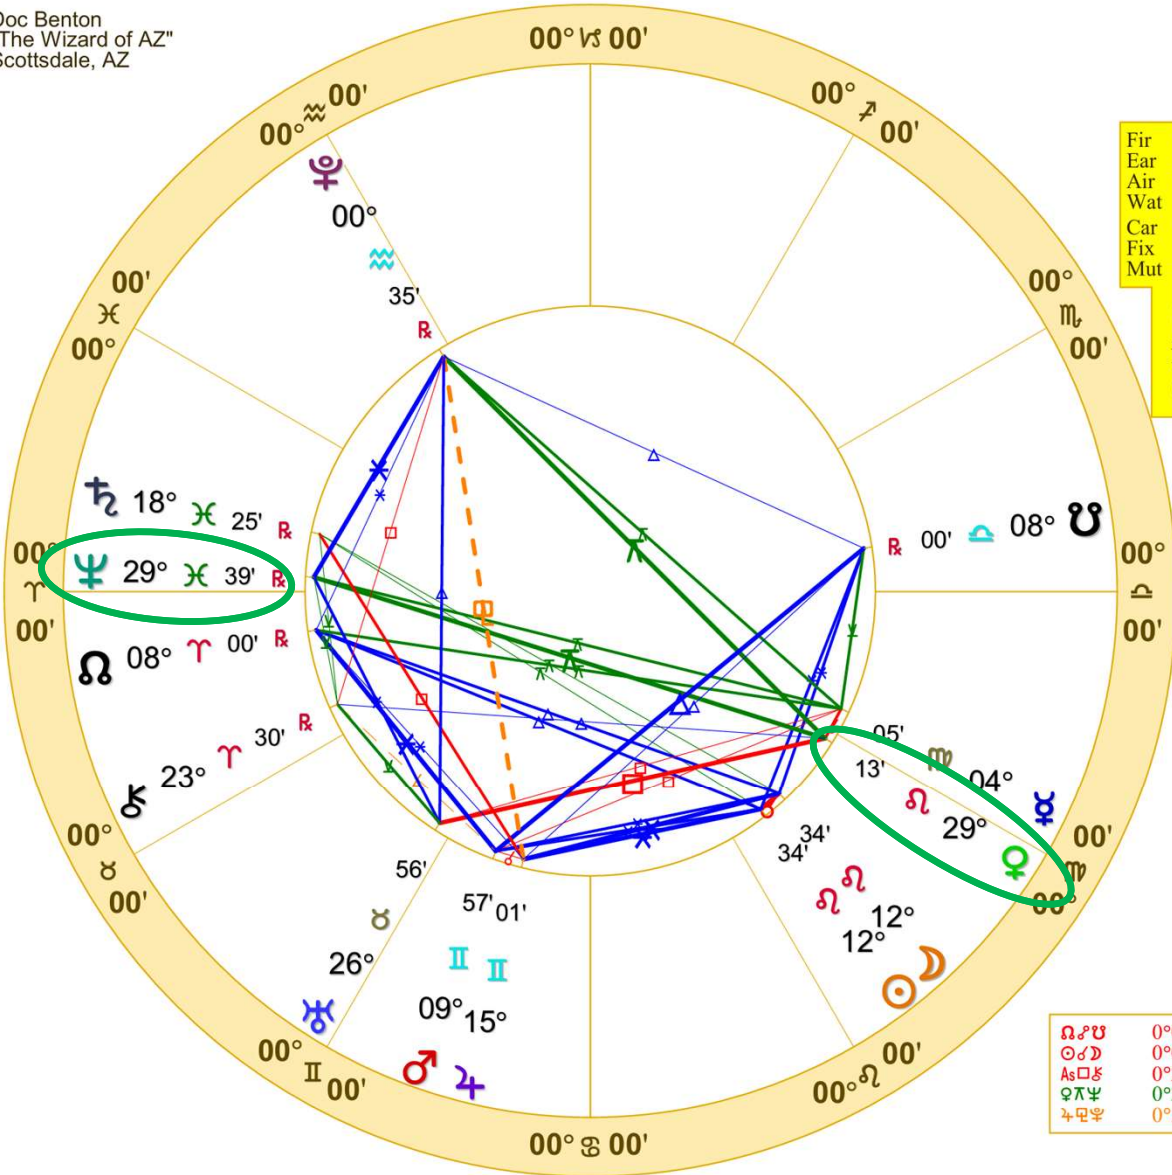

Doc Benton
"The Wizard of AZ"
Scottsdale, AZ

New Moon (astrological)

New Moon Aug 4 2024

August 4, 2024
4:12:49 AM
Standard Time
Scottsdale, Arizona
33N30'33" 111W53'54"
Time Zone: 7 hours West
Geocentric
Tropical 0-Aries

Fir	3	0
Ear	2	0
Air	3	0
Wat	2	1
Car	0	1
Fix	5	0
Mut	5	0
P	A	S
L	A	C
A	N	E
N	E	N
E	N	D

**Venus quincunx
Neptune**

Venus enters Virgo

Mercury retrograde

Venus quincunx Pluto

**Sun sesquiquadrate
Neptune**

**Jupiter sesquiquadrate
Pluto**

Sun sextile Jupiter

Sun quincunx Saturn

**Venus sesquiquadrate
Chiron**

	Long.	Dwada-samsa	Speed
☉	12 ♋ 34'02"	0 ♋ 48	0 57
☽	12 ♋ 34'02"	0 ♋ 48	12 26
♃	4 ♌ 05	18 ♌ 58	0 04
♀	29 ♌ 13	20 ♌ 41	1 14
♂	9 ♌ 57	29 ♌ 28	0 40
♃	15 ♌ 01	0 ♌ 07	0 10
♄	18 ♌ 25R	11 ♌ 01	0 03R
♅	26 ♌ 56	23 ♌ 07	0 01
♀	29 ♌ 39R	25 ♌ 47	0 01R
♁	0 ♌ 35R	7 ♌ 00	0 01R
♆	23 ♌ 30R	12 ♌ 00	0 00R
♁	8 ♌ 00R	6 ♌ 04	0 09R
♁	23 ♌ 05	6 ♌ 56	0 50
♁	10 ♌ 41	8 ♌ 11	1 04
♁	8 ♌ 00R	6 ♌ 04	0 09R

♁♃♁	0°00'a	♂*♁	0°44's	♂♁♁	1°53'a
♁♃♁	0°00's	♁*♁	0°56'a	♁♁♁	1°53'a
♁♃♁	0°25'a	♁♁♁	1°15'a	♁♁♁	1°53'a
♁♃♁	0°25'a	♁♁♁	1°22'a	♁*♁	1°57's
♁♃♁	0°34'a	♁♁♁	1°27's	♁♁♁	1°57's