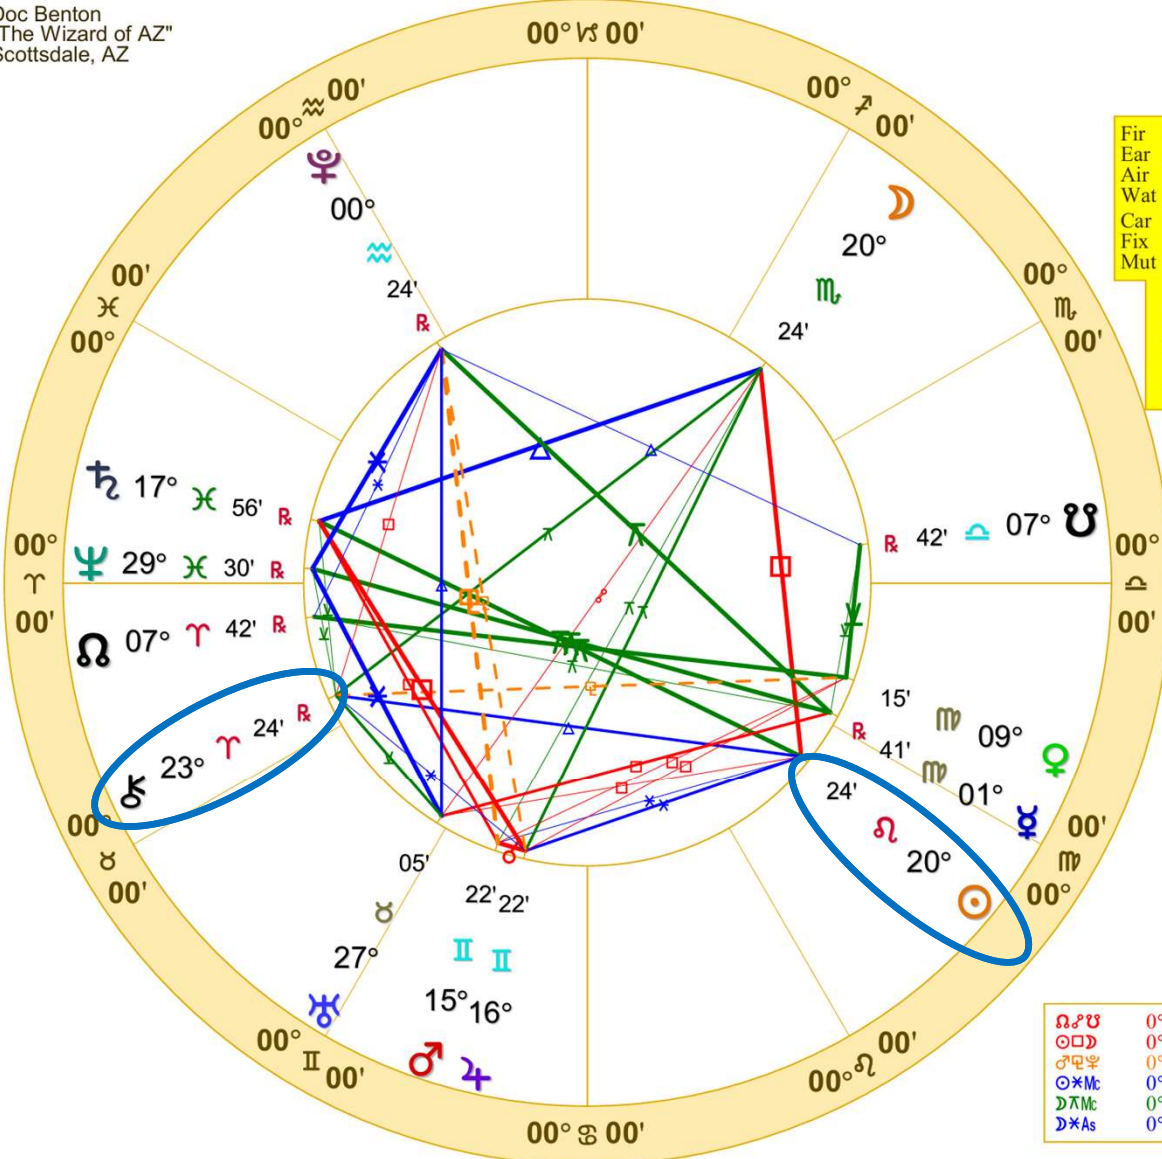

Mars conjunct
 Jupiter

Sun trine Chiron

Mars square Saturn

Venus
 sesquiquadrate
 Pluto

Venus square Jupiter

Doc Benton
 "The Wizard of AZ"
 Scottsdale, AZ

NATAL CHART

1st Quarter Moon