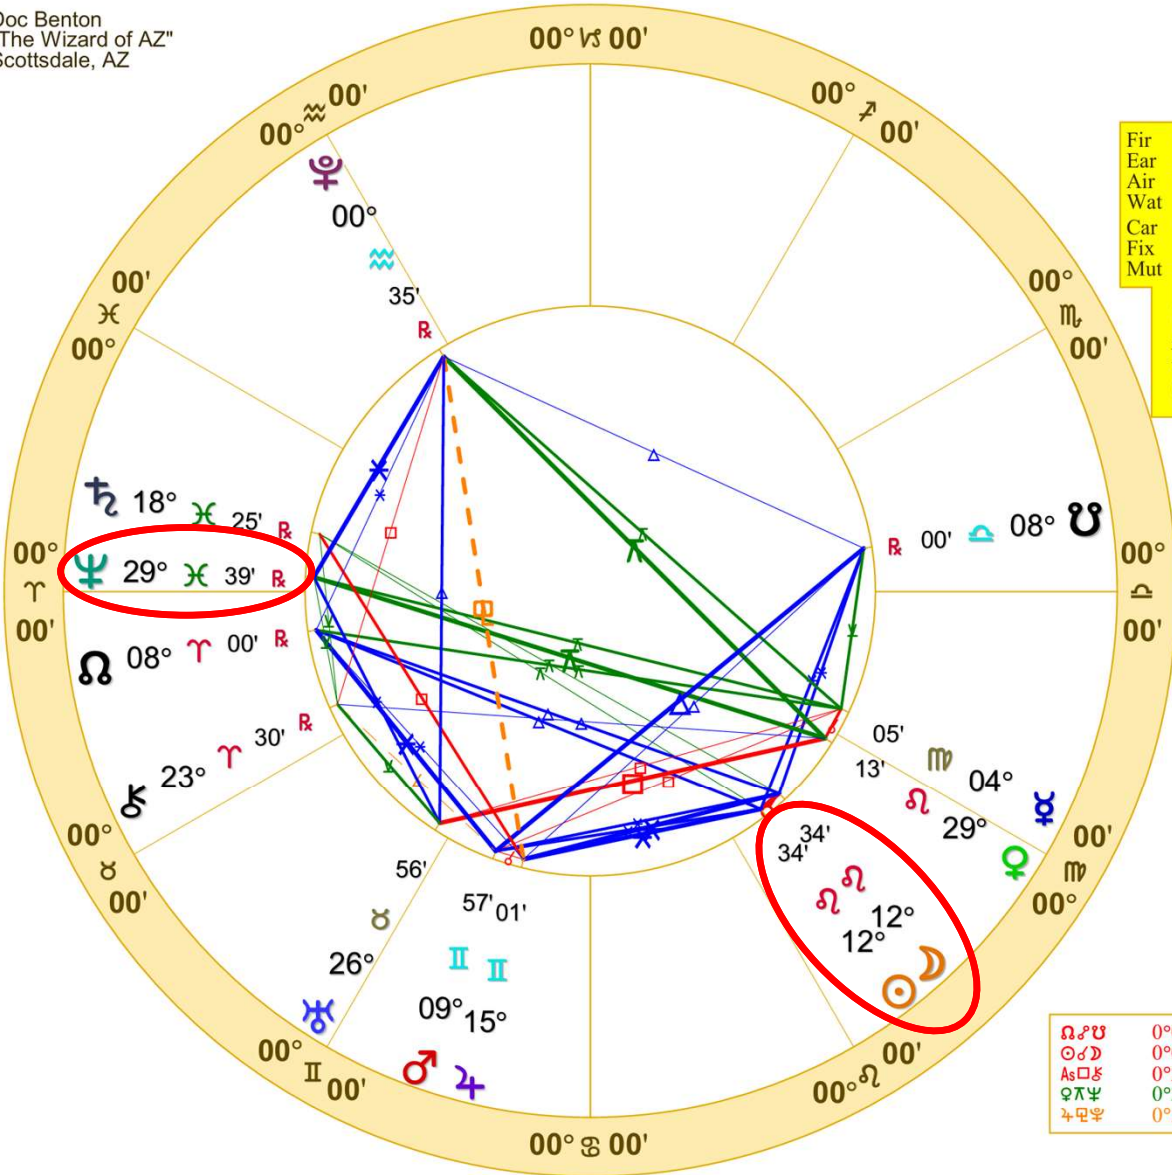

Doc Benton
"The Wizard of AZ"
Scottsdale, AZ

New Moon (astrological)

New Moon Aug 4 2024

August 4, 2024
4:12:49 AM
Standard Time
Scottsdale, Arizona
33N30'33" 111W53'54"
Time Zone: 7 hours West
Geocentric
Tropical 0-Aries

Fir	3	0
Ear	2	0
Air	3	0
Wat	2	1
Car	0	1
Fix	5	0
Mut	5	0
P	A	S
L	A	S
A	N	E
N	E	N
E	N	D

	Long.	Dwada-samsa	Speed
☉	12 ♏ 34'02"	0 ♋ 48	0 57
☽	12 ♏ 34'02"	0 ♋ 48	12 26
♃	4 ♎ 05	18 ♌ 58	0 04
♄	29 ♏ 13	20 ♁ 41	1 14
♅	9 ♏ 57	29 ♎ 28	0 40
♆	15 ♏ 01	0 ♏ 07	0 10
♁	18 ♏ 25R	11 ♌ 01	0 03R
♂	26 ♏ 56	23 ♏ 07	0 01
♃	29 ♏ 39R	25 ♏ 47	0 01R
♄	0 ♏ 35R	7 ♏ 00	0 01R
♅	23 ♏ 30R	12 ♏ 00	0 00R
♆	8 ♏ 00R	6 ♁ 04	0 09R
♁	23 ♁ 05	6 ♏ 56	0 50
♂	10 ♏ 41	8 ♏ 11	1 04
♃	8 ♌ 00R	6 ♋ 04	0 09R

♏♃♃	0°00'a	♅*♁	0°44's	♃♃♁	1°53'a
♏♄♄	0°00's	♃*♃	0°56'a	♏♁♁	1°53'a
♁♃♃	0°25'a	♃♃♁	1°15'a	♄♁♁	1°53'a
♃♃♃	0°25'a	♃♃♃	1°22'a	♅*♏	1°57's
♃♃♃	0°34'a	♃♃♃	1°27's	♃♃♃	1°57's

Venus quincunx Neptune

Venus enters Virgo

Mercury retrograde

Venus quincunx Pluto

Sun sesquiquadrate
Neptune

Jupiter sesquiquadrate
Pluto

Sun sextile Jupiter

Sun quincunx Saturn

Venus sesquiquadrate
Chiron