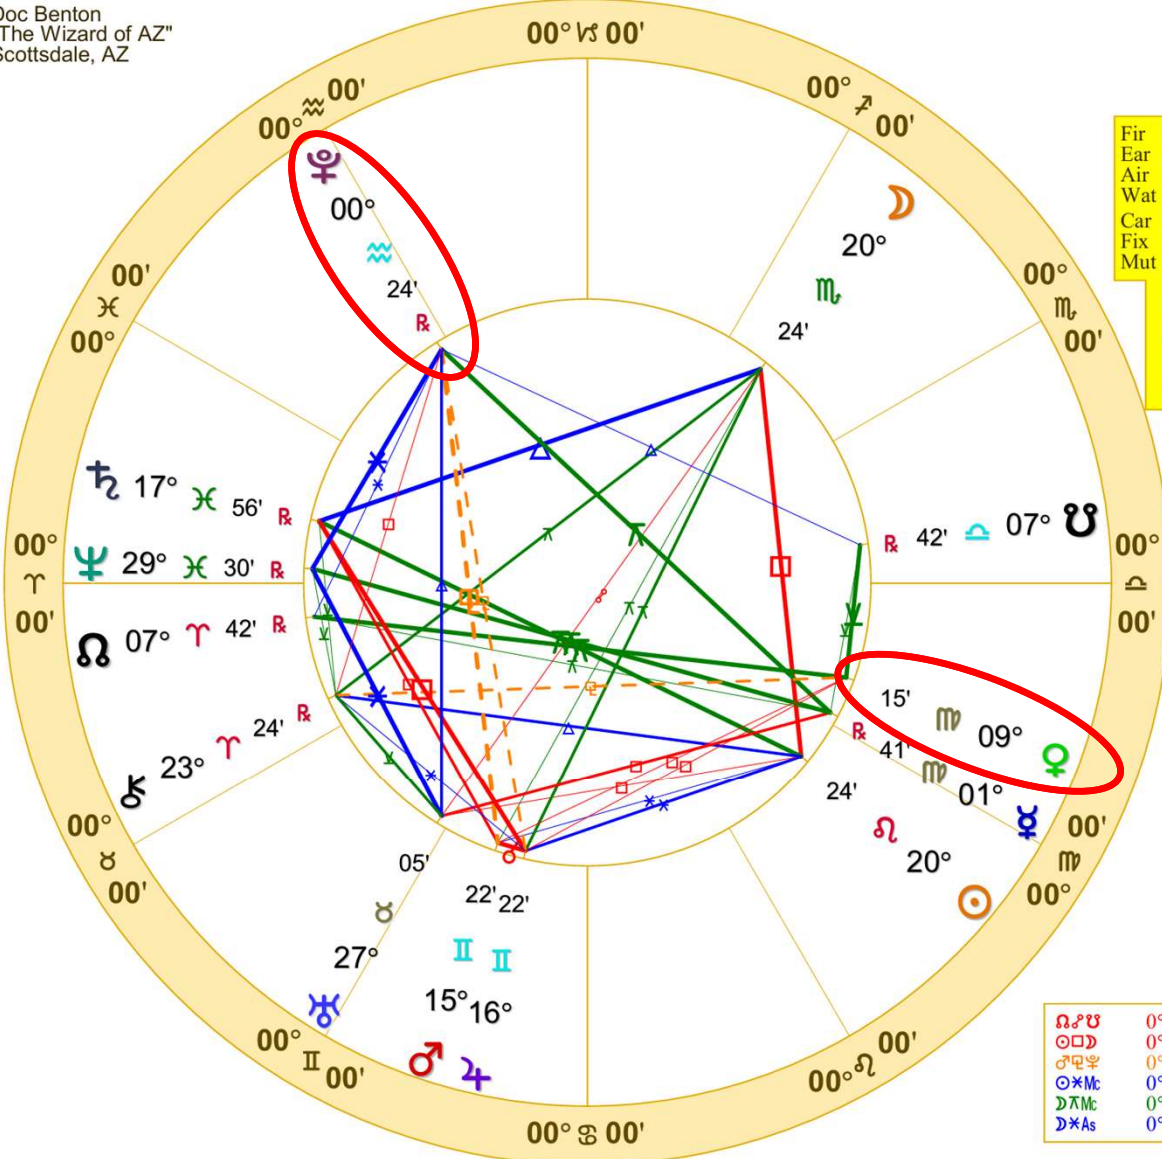

Mars conjunct
 Jupiter

Sun trine Chiron

Mars square Saturn

Venus
 sesquiquadrate
 Pluto

Venus square Jupiter

Doc Benton
 "The Wizard of AZ"
 Scottsdale, AZ

NATAL CHART

1st Quarter Moon