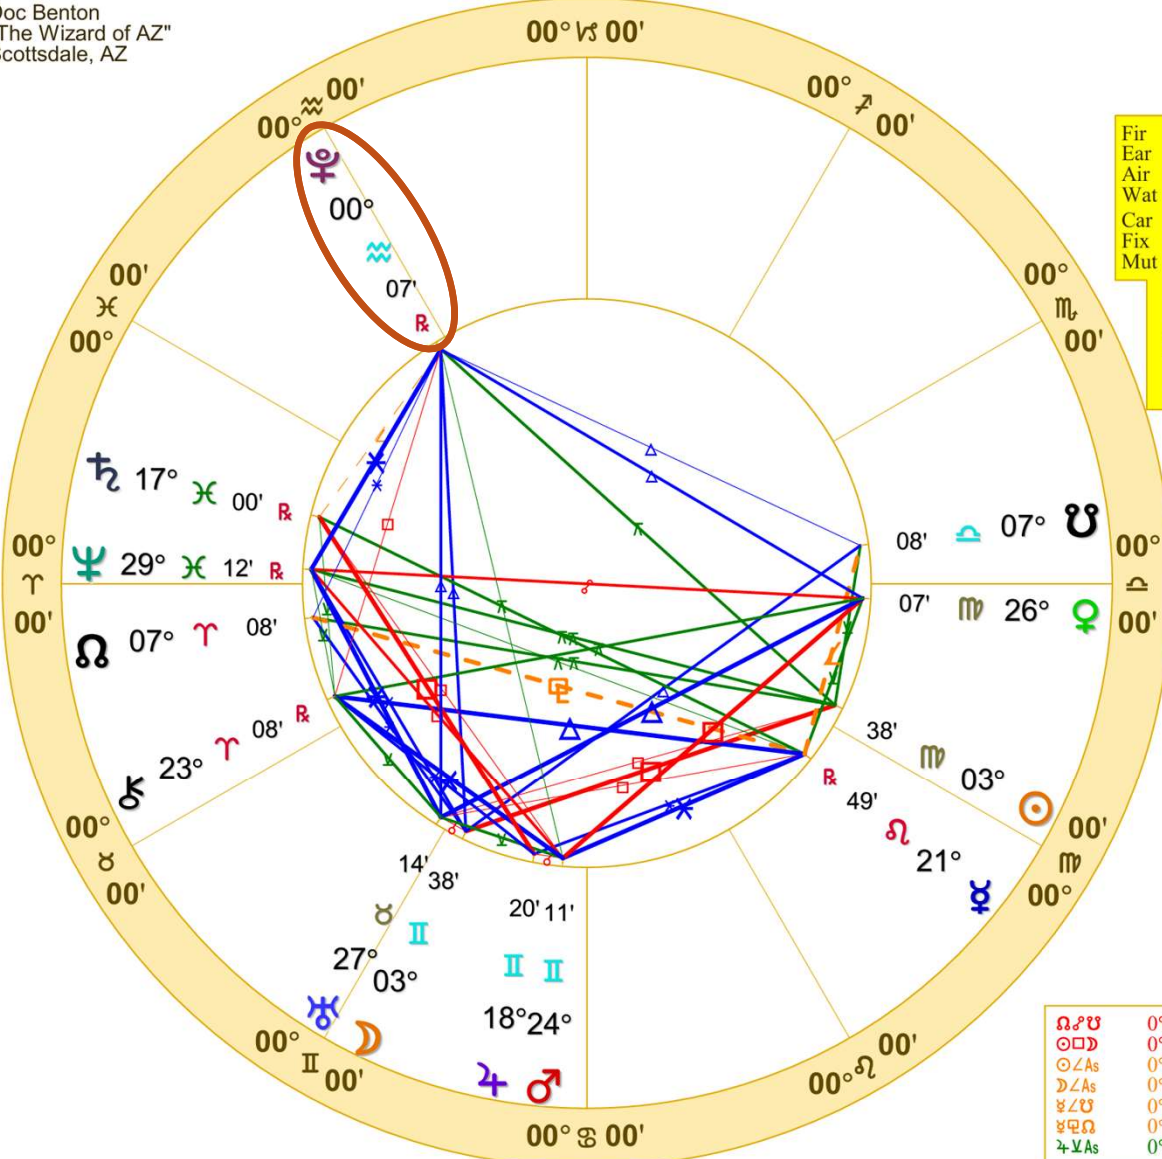

Doc Benton
"The Wizard of AZ"
Scottsdale, AZ

NATAL CHART

3rd Quarter Moon

August 26, 2024
2:25:36 AM
Standard Time
Scottsdale, Arizona
33N30'33" 111W53'54"
Time Zone: 7 hours West
Geocentric
Tropical 0-Aries

Fir	1	0
Ear	3	0
Air	4	0
Wat	2	1
Car	0	1
Fix	3	0
Mut	7	0
P	A	S
L	A	C
A	N	E
N	E	N
E	N	D

	Long.	Dwada-samsa	Speed
☉	3 ൬ 38'10"	13 𑄎 38	0.58
☽	3 𑄎 38'10"	13 𑄎 38	13.40
♃	21 𑄎 49R	21 𑄎 48	0.19R
♀	26 ൬ 07	13 𑄎 29	1.14
♂	24 𑄎 11	20 𑄎 15	0.38
♄	18 𑄎 20	10 𑄎 05	0.08
♅	17 𑄎 00R	23 ൬ 56	0.04R
♆	27 𑄎 14	26 𑄎 53	0.00
♁	29 𑄎 12R	20 𑄎 20	0.01R
♂	0 𑄎 07R	1 𑄎 25	0.01R
♄	23 𑄎 08R	7 𑄎 33	0.02R
♅	7 𑄎 08	25 𑄎 35	0.00
♁	18 𑄎 42	14 𑄎 23	0.50
♁	5 𑄎 02	0 𑄎 28	1.04
♃	7 𑄎 08	25 𑄎 35	0.00

Venus trine Uranus

Venus opposite Neptune

Mercury direct

Venus enters Libra

Venus trine Pluto

Sun sesquiquadrate Chiron

Mars semisextile Uranus

Uranus retrograde

Pluto enters Capricorn

♁♂♃	0°00'a	♃♃♃	0°55's	♃ΔAs	1°42's
☉☽	0°00'a	♂♃♃	1°04's	♃♃♃	1°47'a
☉♂As	0°04's	♀Δ♃	1°07'a	♃♃♃	1°53'a
☽♂As	0°04's	♃Δ♃	1°19's	♀☉♂	1°56's
♃♂♃	0°19's	♃☉♃	1°21's	♃♃♃	1°57'a
♃♃♃	0°19's	☉♂♃	1°24's		
♃♂As	0°22's	♂♃♃	1°24's