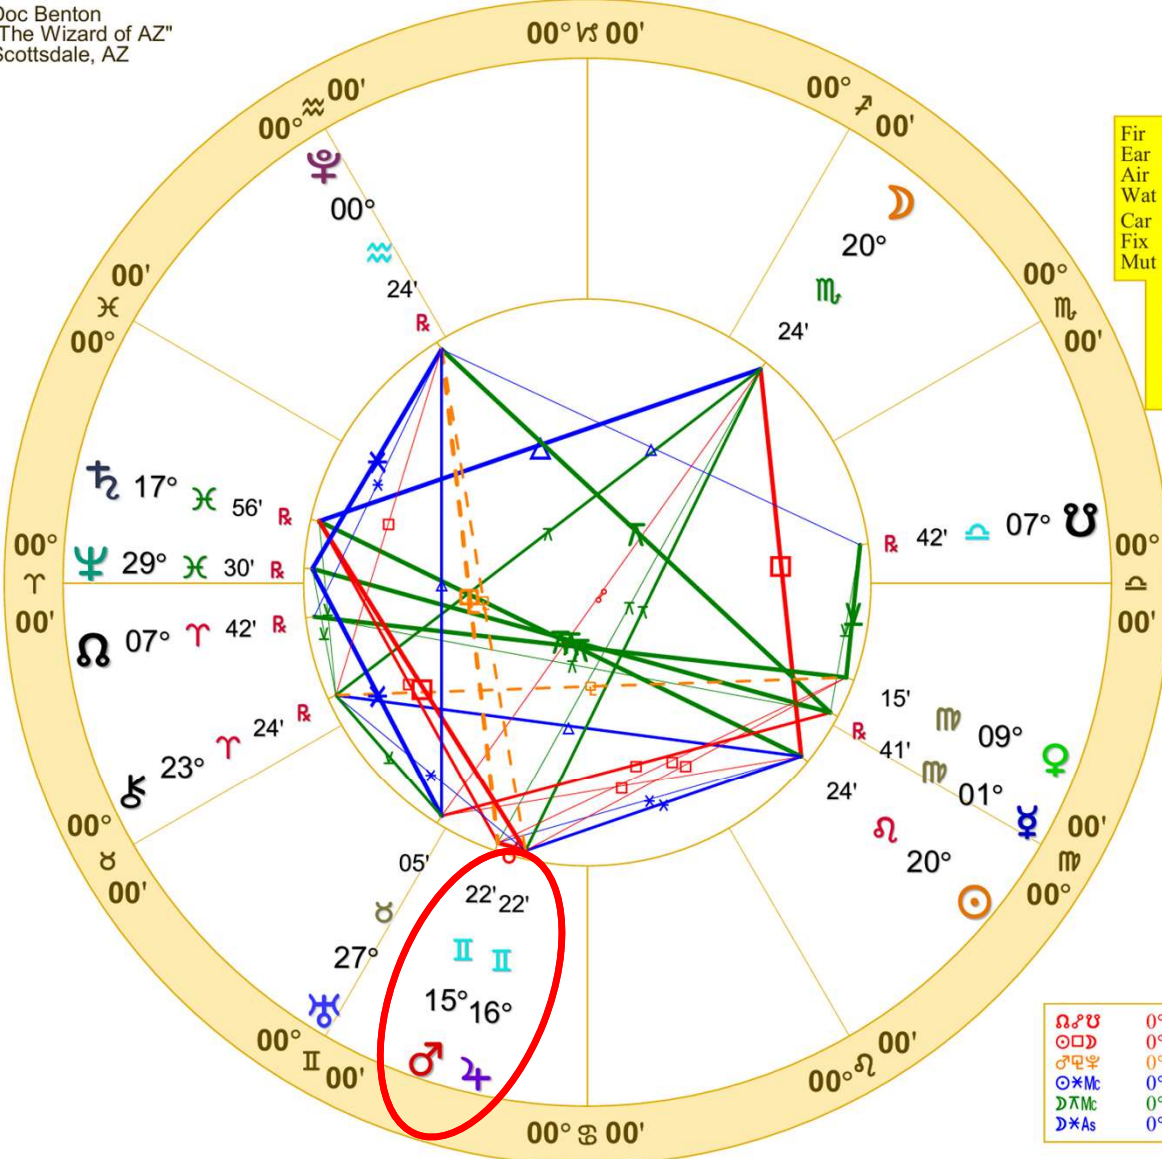

Mars conjunct
 Jupiter

Sun trine Chiron

Mars square Saturn

Venus
 sesquiquadrate
 Pluto

Venus square Jupiter

Doc Benton
 "The Wizard of AZ"
 Scottsdale, AZ

NATAL CHART

1st Quarter Moon