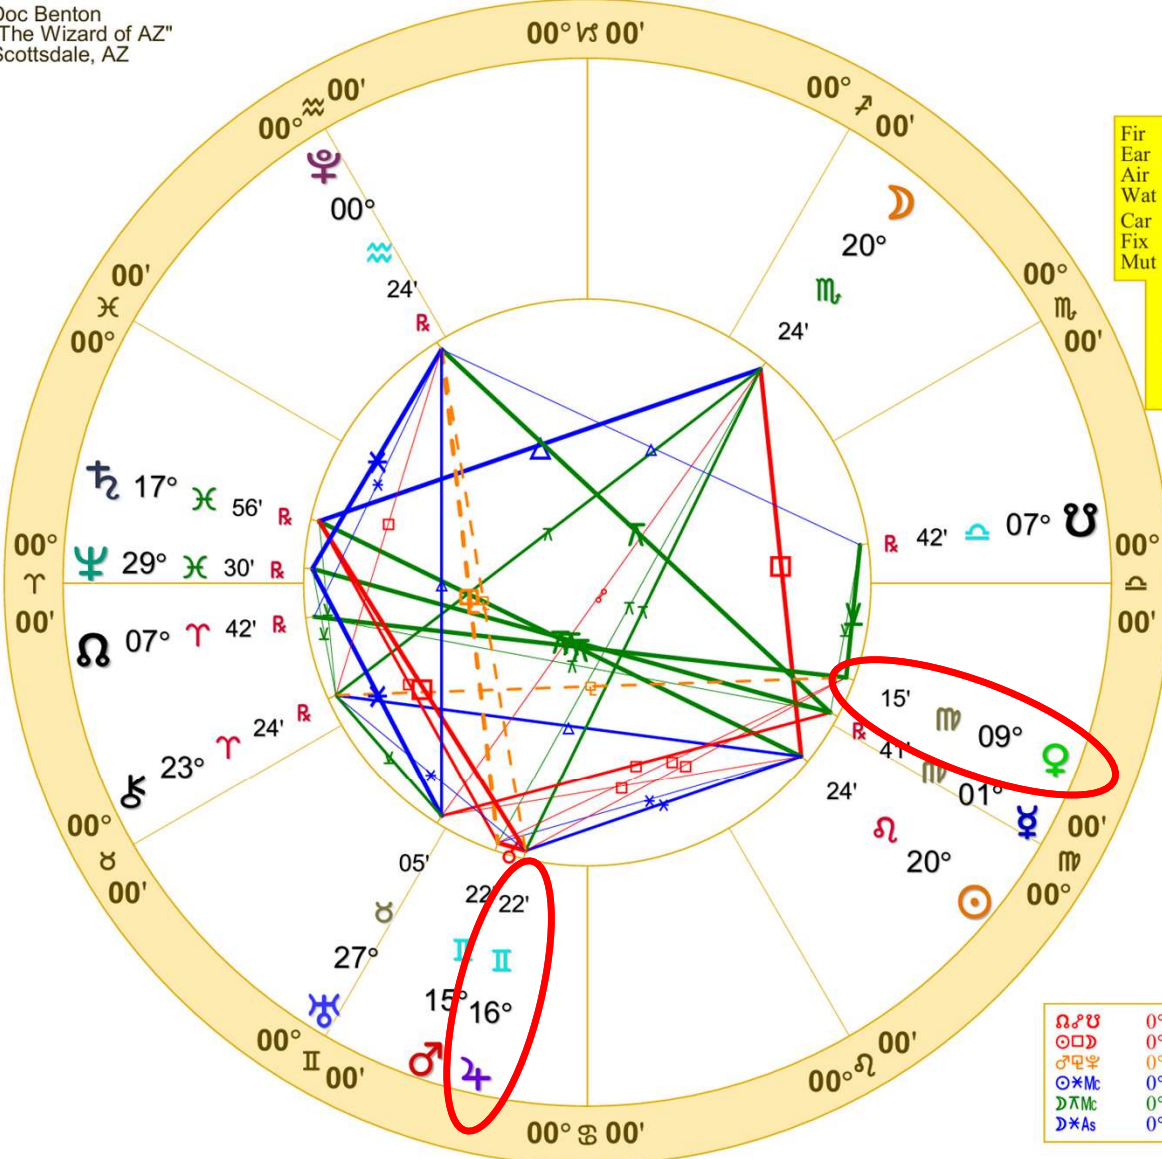

Mars conjunct
 Jupiter

Sun trine Chiron

Mars square Saturn

Venus
 sesquiquadrate
 Pluto

Venus square Jupiter

Doc Benton
 "The Wizard of AZ"
 Scottsdale, AZ

NATAL CHART

1st Quarter Moon