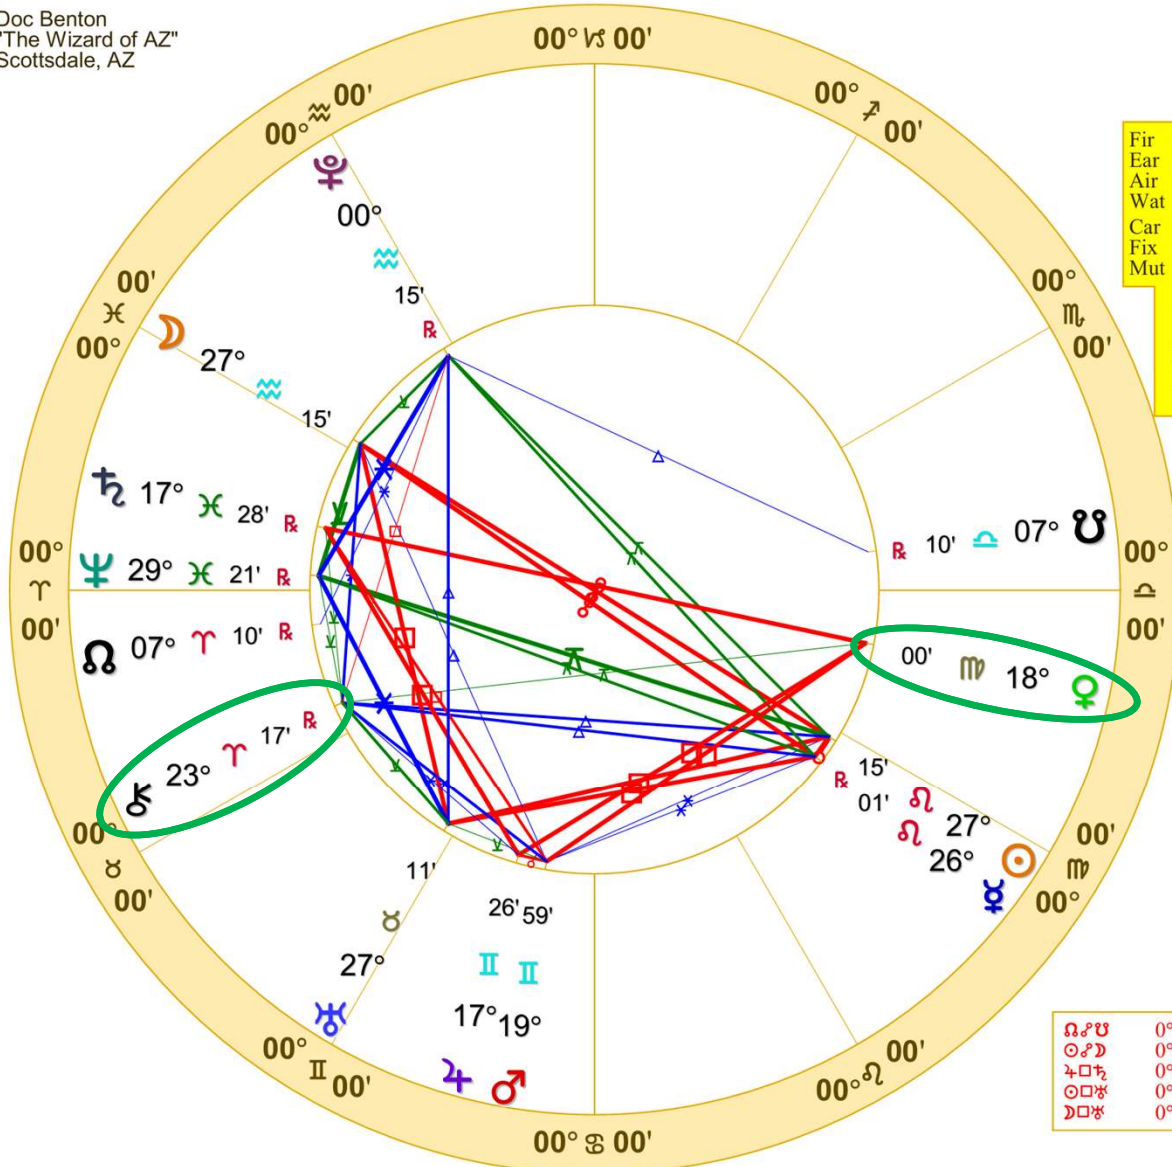

Doc Benton
"The Wizard of AZ"
Scottsdale, AZ

Full Moon (astrological)

Full Moon Aug 19 2024

August 19, 2024

11:25:34 AM

Standard Time

Scottsdale, Arizona

33N30'33" 111W53'54"

Time Zone: 7 hours West

Geocentric

Tropical 0-Aries

Fir	2	0
Ear	2	0
Air	4	0
Wat	2	1
Car	0	0
Fix	5	1
Mut	5	0
P	A	S
L	A	S
A	N	E
N	E	N
E	N	E
T	D	

Venus opposite Saturn

Sun square Uranus

Jupiter square Saturn

Sun quincunx Neptune

Sun enters Virgo

Sun quincunx Pluto

Venus square Mars

Venus quincunx Chiron

Mars sextile Chiron

	Long.	Dwada-samsa	Speed
☉	27 15' 11"	27 II 02	0 58
☽	27 15' 11"	27 2 02	14 52
♃	26 01R	12 II 09	0 50R
♀	18 00	6 7 02	1 14
♂	19 II 59	29 13 51	0 38
♄	17 II 26	29 2 15	0 09
♅	17 28R	29 13 36	0 04R
♆	27 8 11	26 3 14	0 01
♇	29 21R	22 11	0 01R
♈	0 15R	2 59	0 01R
♉	23 17R	9 23	0 01R
♊	7 10R	26 II 03	0 05R
♋	6 12	14 22	0 49
♌	10 38	7 37	0 59
♍	7 10R	26 2 03	0 05R

♁♂♃	0°00'a	♀♂♅	0°32's	♃♁♆	1°10's
☉♂♄	0°00's	♀♁♂	0°34's	♂♁♁	1°13's
♄♁♅	0°02'a	♂♂♂	0°54's	♁♂♃	1°14's
☉♁♆	0°04's	♁♁♁	0°58'a	♂♂♂	1°14's
♂♁♆	0°04's	♁♁♁	0°58'a	♀♁♂	1°59'a