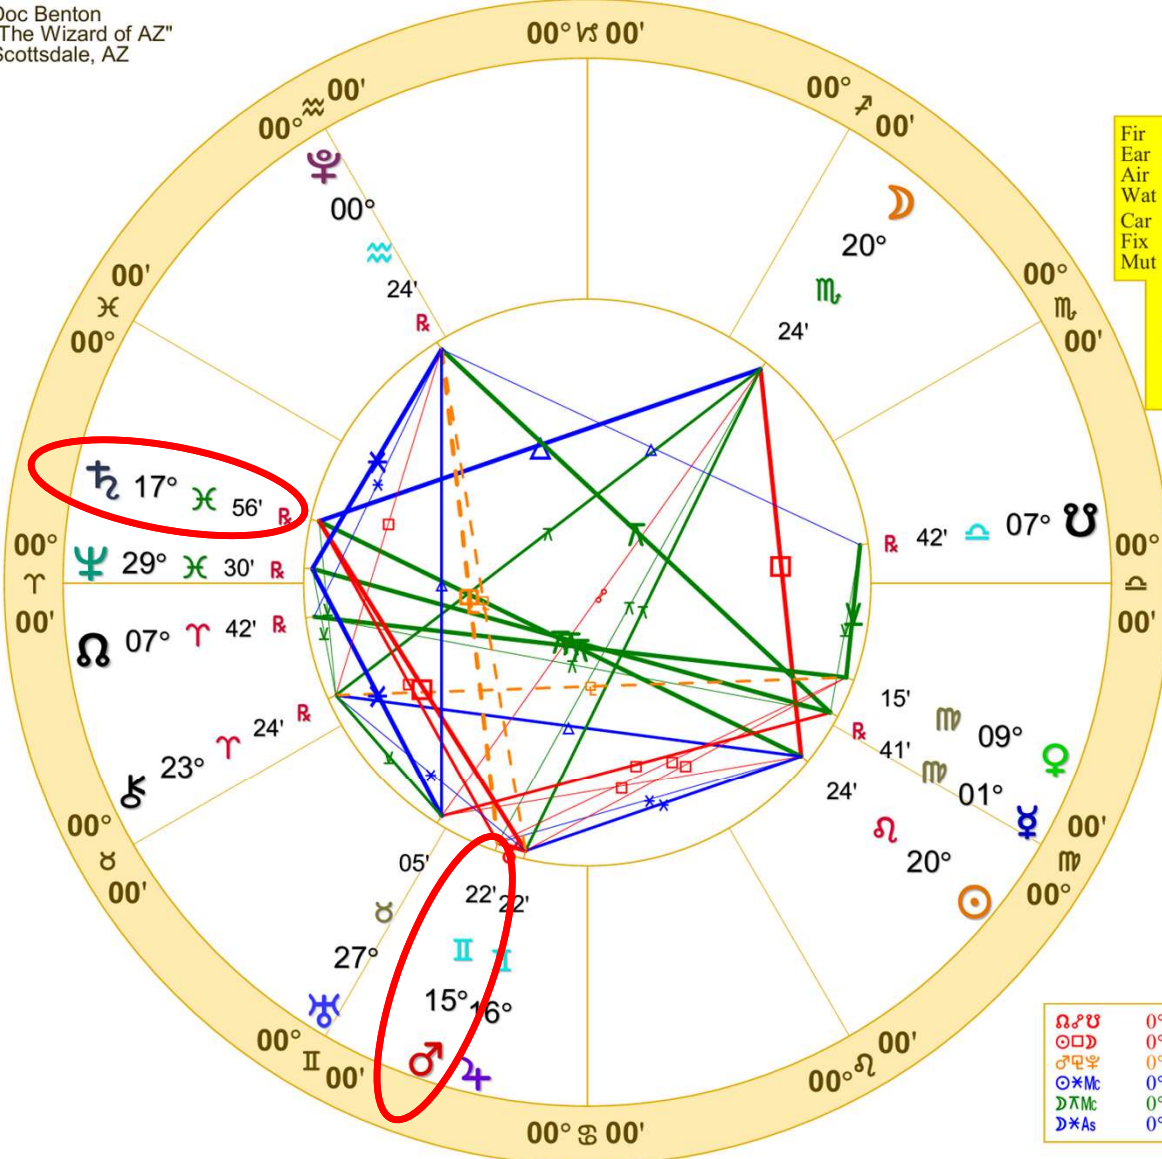

Mars conjunct
 Jupiter

Sun trine Chiron

Mars square Saturn

Venus
 sesquiquadrate
 Pluto

Venus square Jupiter

Doc Benton
 "The Wizard of AZ"
 Scottsdale, AZ

NATAL CHART

1st Quarter Moon