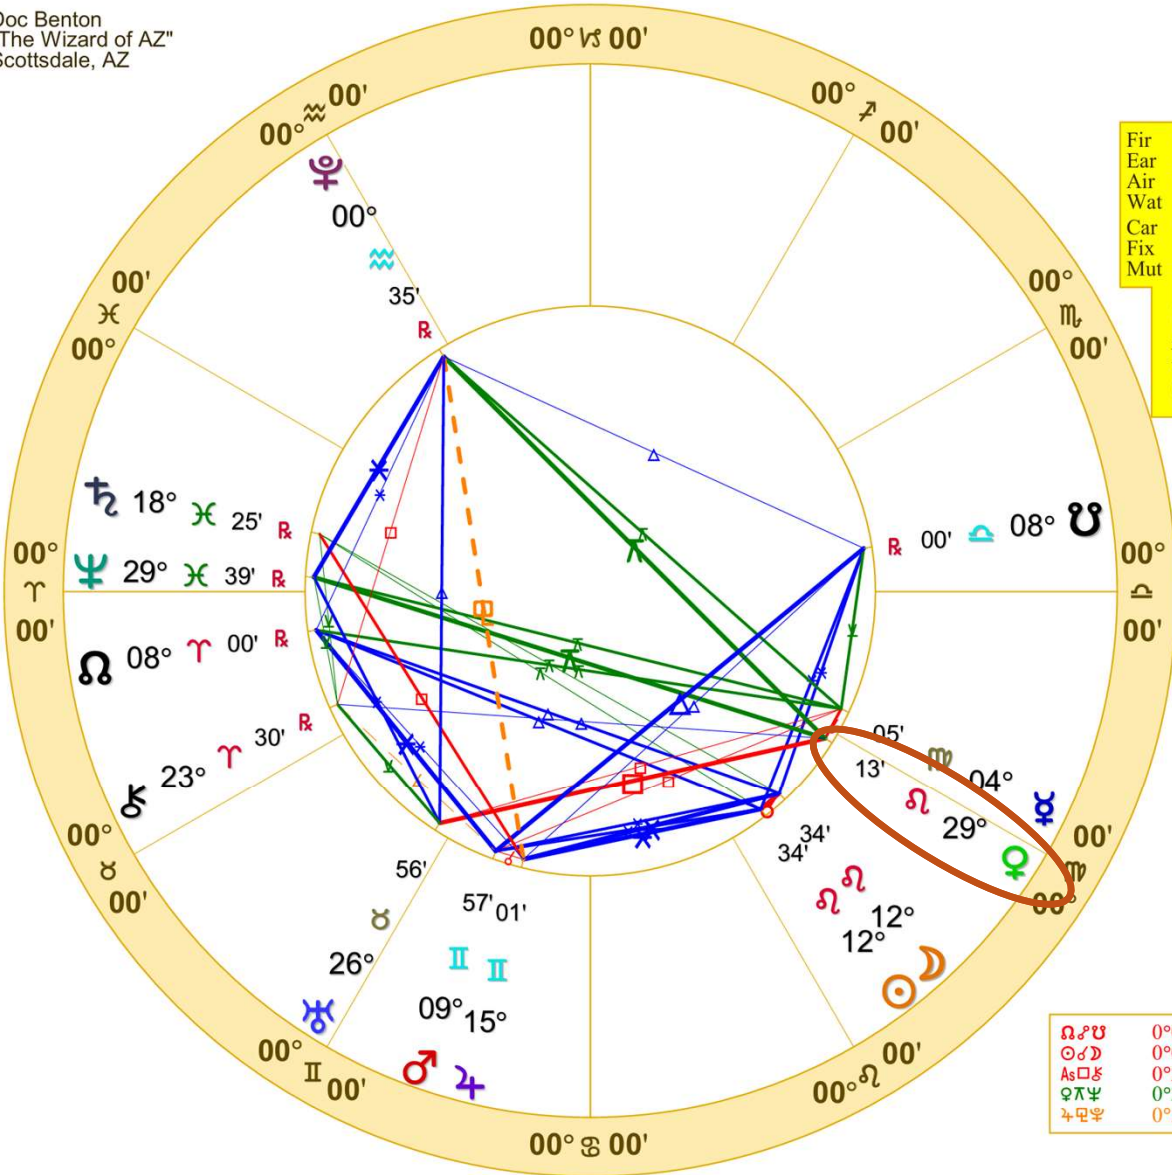

♁♃♁	0°00'a	♂*♁	0°44's	♂♁♁	1°53'a
♁♃♁	0°00's	♁*♁	0°56'a	♁♁♁	1°53'a
♁♃♁	0°25'a	♁♁♁	1°15'a	♁♁♁	1°53'a
♁♃♁	0°25'a	♁♁♁	1°22'a	♁*♁	1°57's
♁♃♁	0°34'a	♁♁♁	1°27's	♁♁♁	1°57's

Doc Benton
"The Wizard of AZ"
Scottsdale, AZ

New Moon (astrological)

New Moon Aug 4 2024

August 4, 2024
4:12:49 AM
Standard Time
Scottsdale, Arizona
33N30'33" 111W53'54"
Time Zone: 7 hours West
Geocentric
Tropical 0-Aries

Fir	3	0
Ear	2	0
Air	3	0
Wat	2	1
Car	0	1
Fix	5	0
Mut	5	0
P	A	S
L	A	S
A	N	E
N	E	N
E	N	D