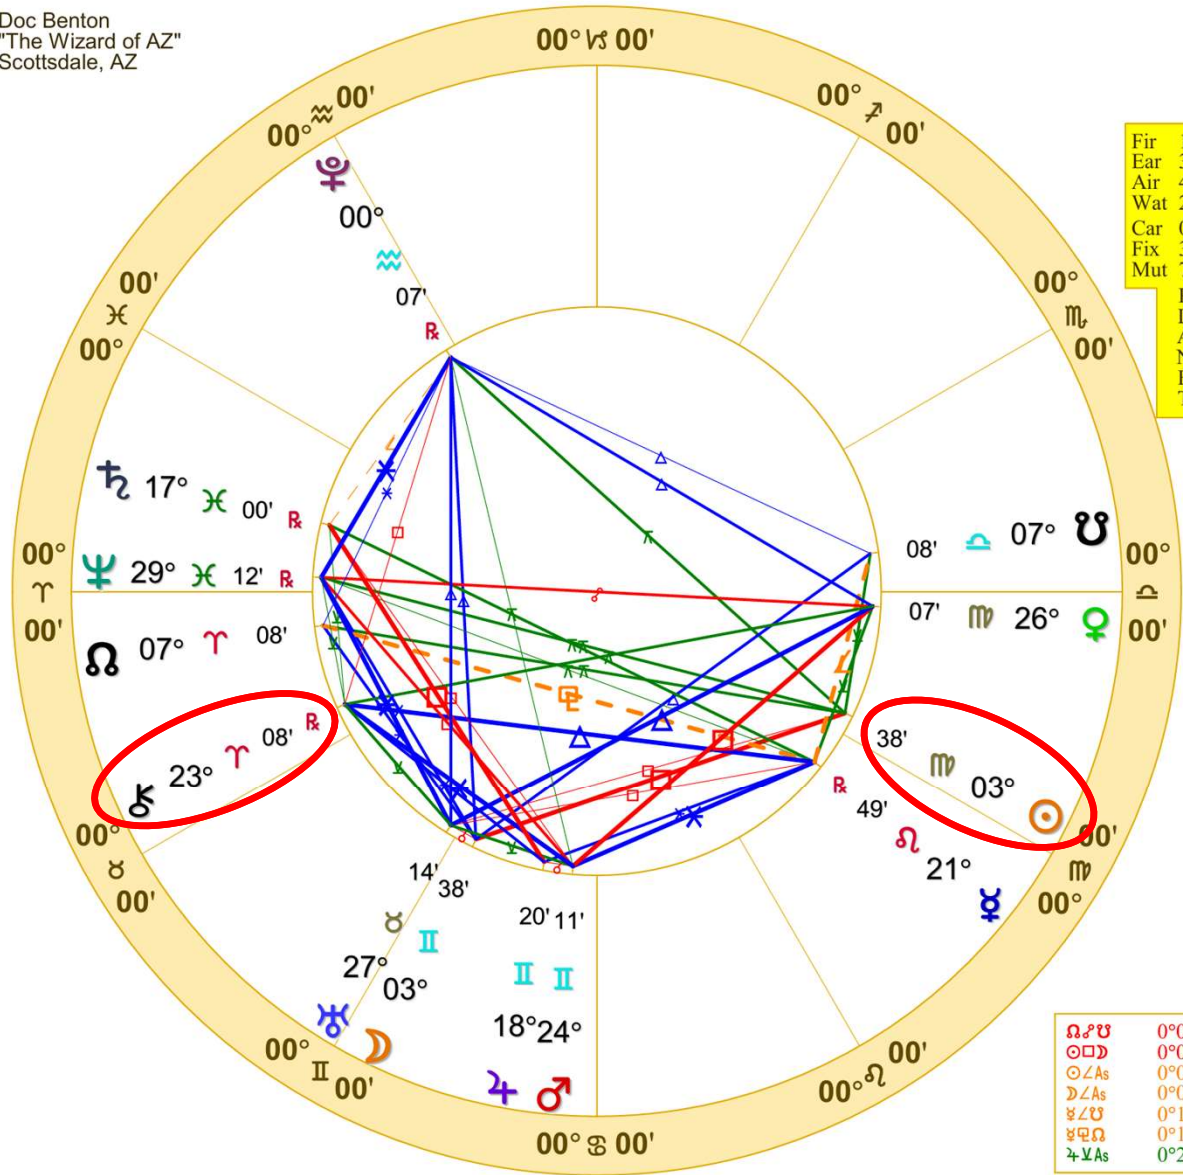

Doc Benton
"The Wizard of AZ"
Scottsdale, AZ

Venus trine Uranus

Venus opposite Neptune

Mercury direct

Venus enters Libra

Venus trine Pluto

Sun sesquiquadrate
Chiron

Mars semisextile Uranus

Uranus retrograde

Pluto enters Capricorn