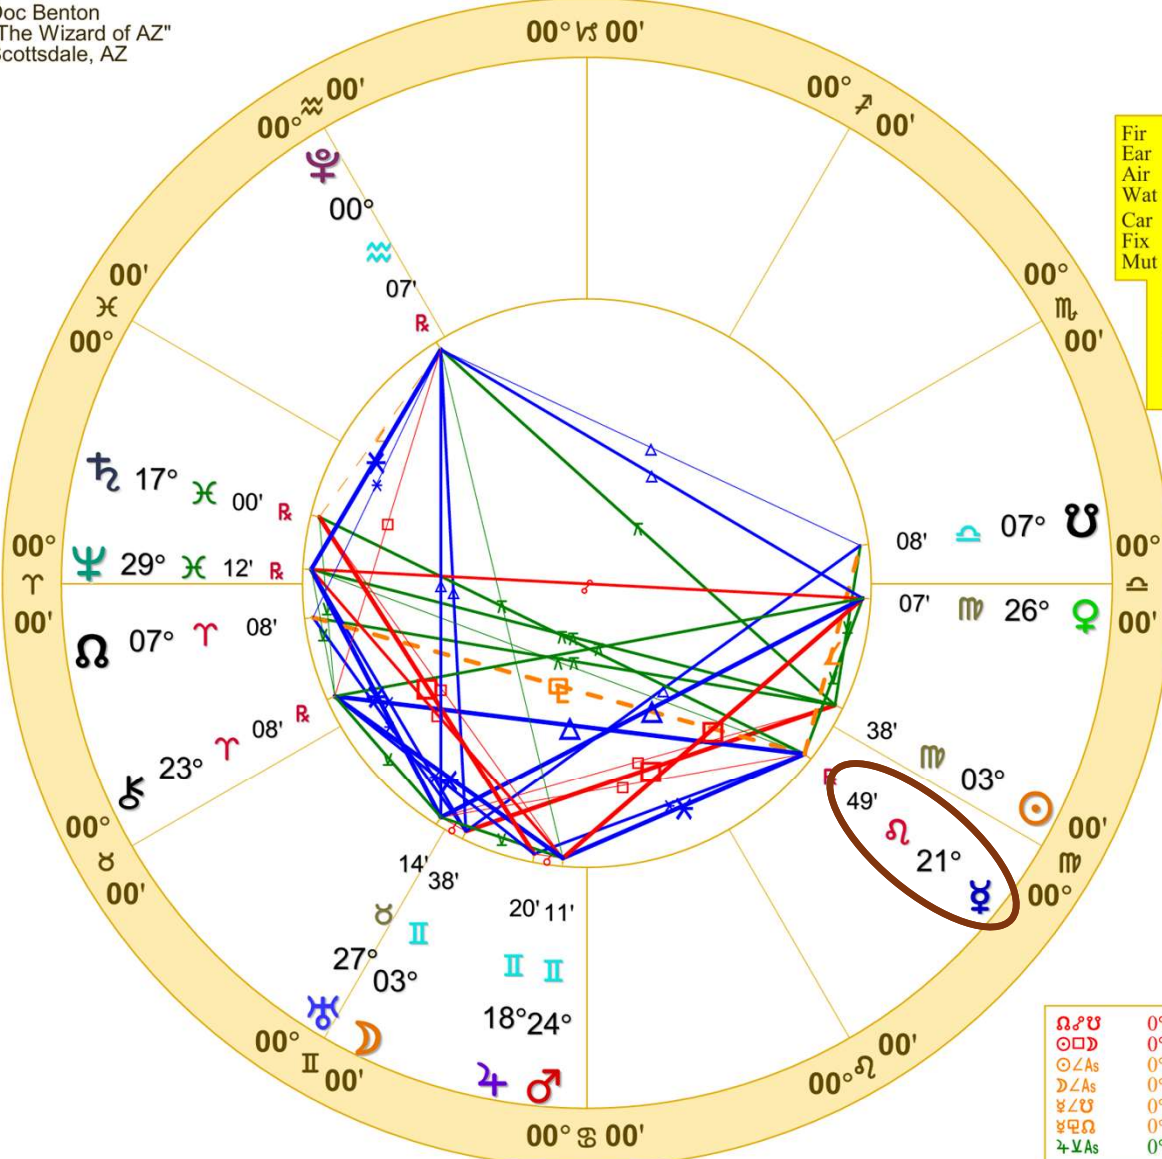

Doc Benton
"The Wizard of AZ"
Scottsdale, AZ

Venus trine Uranus

Venus opposite Neptune

Mercury direct

Venus enters Libra

Venus trine Pluto

Sun sesquiquadrate
Chiron

Mars semisextile Uranus

Uranus retrograde

Pluto enters Capricorn

♁♂♃	0°00'a	♆♁♆	0°55's	♃♁♁	1°42's
♁♁♁	0°00'a	♂♁♄	1°04's	♆♁♁	1°47'a
♁♁♁	0°04's	♁♁♁	1°07'a	♃♁♆	1°53'a
♁♁♁	0°04's	♆♁♄	1°19's	♀♁♂	1°56's
♆♁♃	0°19's	♃♁♃	1°21's	♁♁♆	1°57'a
♆♁♁	0°19's	♁♁♁	1°24's		
♃♁♁	0°22's	♁♁♁	1°24's