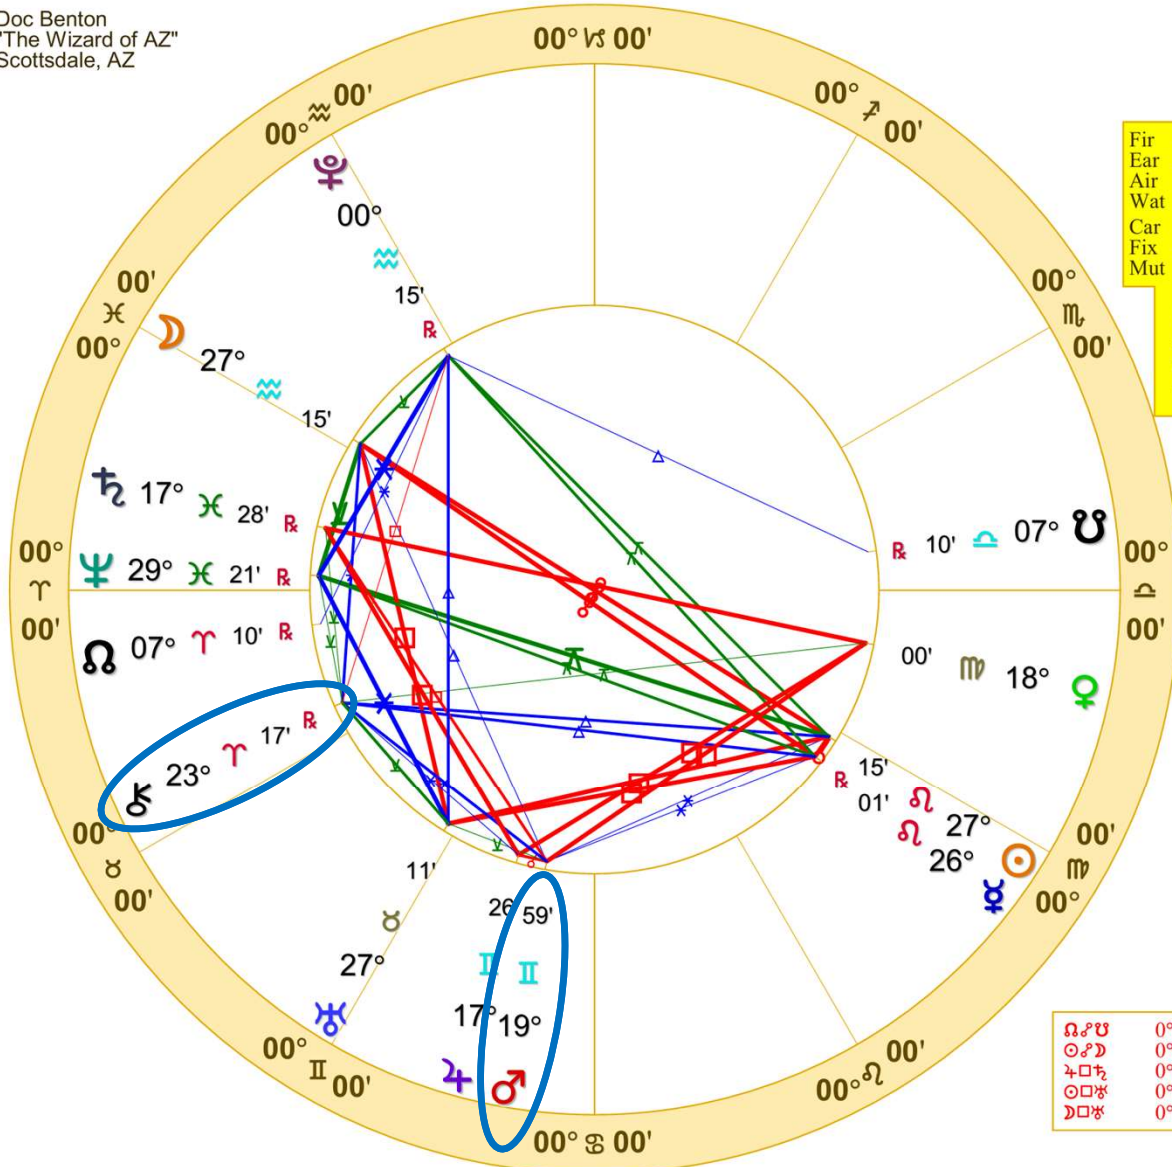

Doc Benton
"The Wizard of AZ"
Scottsdale, AZ

Full Moon (astrological)

Full Moon Aug 19 2024

August 19, 2024

11:25:34 AM

Standard Time

Scottsdale, Arizona

33N30'33" 111W53'54"

Time Zone: 7 hours West

Geocentric

Tropical 0-Aries

Fir	2	0
Ear	2	0
Air	4	0
Wat	2	1
Car	0	0
Fix	5	1
Mut	5	0
P	A	S
L	A	S
A	N	E
N	E	N
E	N	E
T	D	

Venus opposite Saturn

Sun square Uranus

Jupiter square Saturn

Sun quincunx Neptune

Sun enters Virgo

Sun quincunx Pluto

Venus square Mars

Venus quincunx Chiron

Mars sextile Chiron

	Long.	Dwada-samsa	Speed
☉	27 15' 11"	27 II 02	0 58
☽	27 15' 11"	27 2 02	14 52
♃	26 10' 01R	12 II 09	0 50R
♀	18 11' 00	6 7 02	1 14
♂	19 II 59	29 13 51	0 38
♄	17 II 26	29 2 15	0 09
♅	17 28' 28R	29 11 36	0 04R
♆	27 8' 11	26 3 14	0 01
♁	29 21' 21R	22 11 11	0 01R
♂	0 15' 15R	2 59 59	0 01R
♄	23 17' 17R	9 13 23	0 01R
♁	7 10' 10R	26 II 03	0 05R
♁	6 11' 12	14 13 22	0 49
♁	10 12' 38	7 2 37	0 59
♁	7 10' 10R	26 2 03	0 05R

♁♂♂	0°00'a	♀♂♂	0°32's	♁♁♂	1°10's
♁♂♂	0°00's	♀♁♂	0°34's	♂♁♁	1°13's
♂♁♂	0°02'a	♂♂♂	0°54's	♁♂♂	1°14's
♁♁♂	0°04's	♁♂♁	0°58'a	♂♂♂	1°14's
♂♁♂	0°04's	♁♂♂	0°58'a	♀♁♂	1°59'a