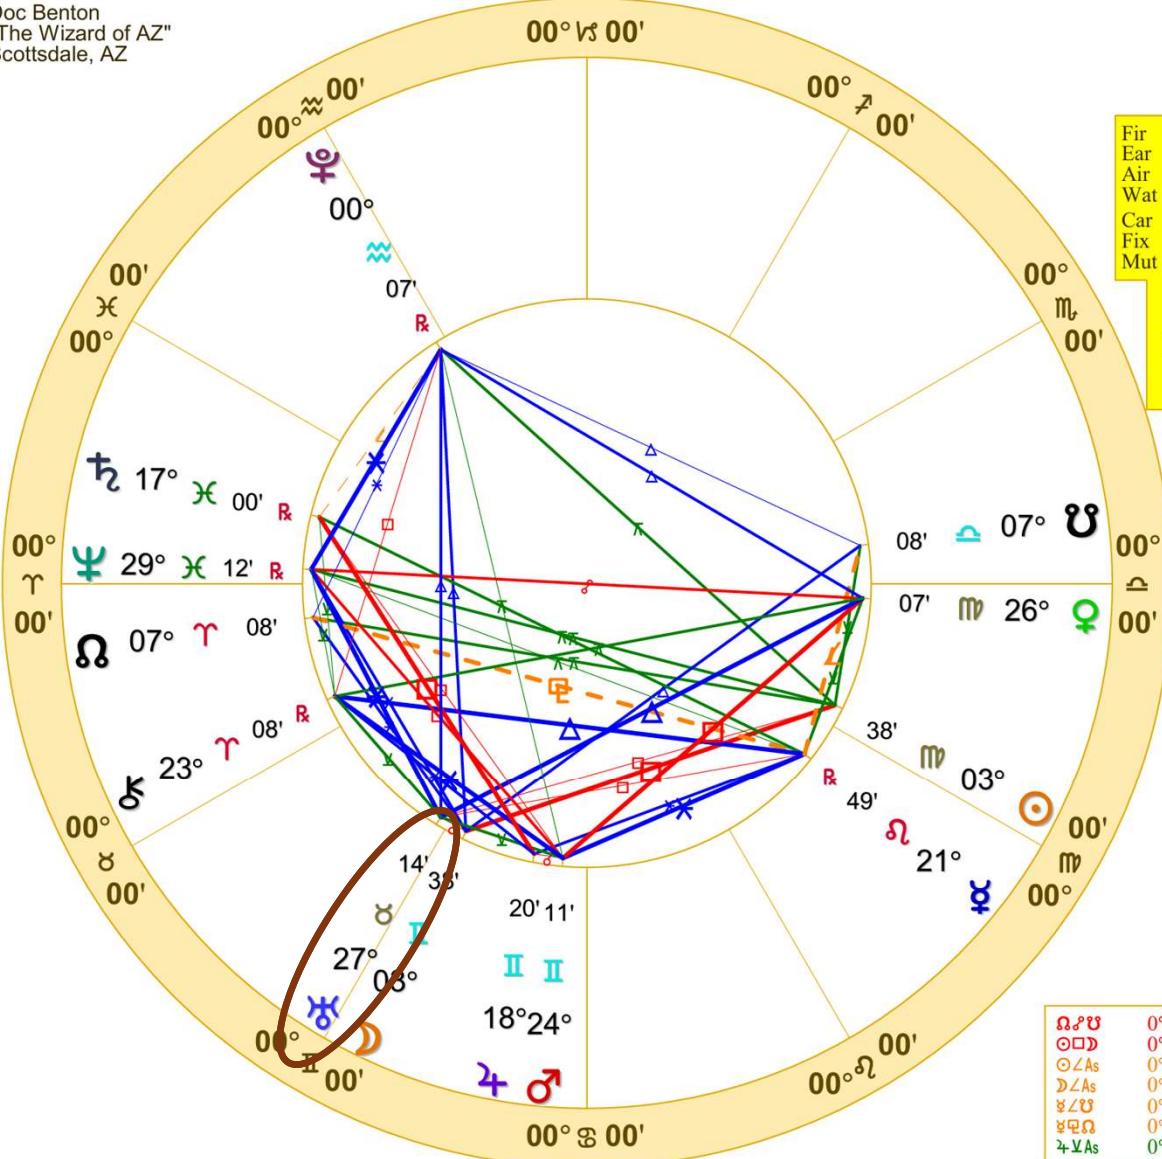

Doc Benton
"The Wizard of AZ"
Scottsdale, AZ

NATAL CHART

3rd Quarter Moon

August 26, 2024
2:25:36 AM
Standard Time
Scottsdale, Arizona
33N30'33" 111W53'54"
Time Zone: 7 hours West
Geocentric
Tropical 0-Aries

Fir	1	0
Ear	3	0
Air	4	0
Wat	2	1
Car	0	1
Fix	3	0
Mut	7	0
P	A	S
L	A	N
A	N	E
N	E	N
E	N	D

	Long.	Dwada-samsa	Speed
☉	3 ൬ 38'10"	13 𑖀 38	0.58
☽	3 𑖀 38'10"	13 𑖀 38	13.40
♃	21 𑖀 49R	21 𑖀 48	0.19R
♀	26 ൬ 07	13 𑖀 29	1.14
♂	24 𑖀 11	20 𑖀 15	0.38
♄	18 𑖀 20	10 𑖀 05	0.08
♅	17 𑖀 00R	23 ൬ 56	0.04R
♆	27 𑖀 14	26 𑖀 53	0.00
♇	29 𑖀 12R	20 𑖀 20	0.01R
♈	0 𑖀 07R	1 𑖀 25	0.01R
♉	23 𑖀 08R	7 𑖀 33	0.02R
♊	7 𑖀 08	25 𑖀 35	0.00
♋	18 𑖀 42	14 𑖀 23	0.50
♌	5 𑖀 02	0 𑖀 28	1.04
♍	7 𑖀 08	25 𑖀 35	0.00

Venus trine Uranus

Venus opposite Neptune

Mercury direct

Venus enters Libra

Venus trine Pluto

Sun sesquiquadrate
Chiron

Mars semisextile Uranus

Uranus retrograde

Pluto enters Capricorn

♃♂	0°00'a	♃♃	0°55's	♃♂As	1°42's
♃♂	0°00'a	♂♃	1°04's	♃♂Mc	1°47'a
♃♂As	0°04's	♂♂	1°07'a	♃♂♂	1°53'a
♃♂As	0°04's	♂♂	1°19's	♂♂♂	1°56's
♃♂♂	0°19's	♂♂♂	1°21's	♂♂♂	1°57'a
♃♂♂	0°19's	♂♂♂	1°24's		
♂♂As	0°22's	♂♂♂	1°24's