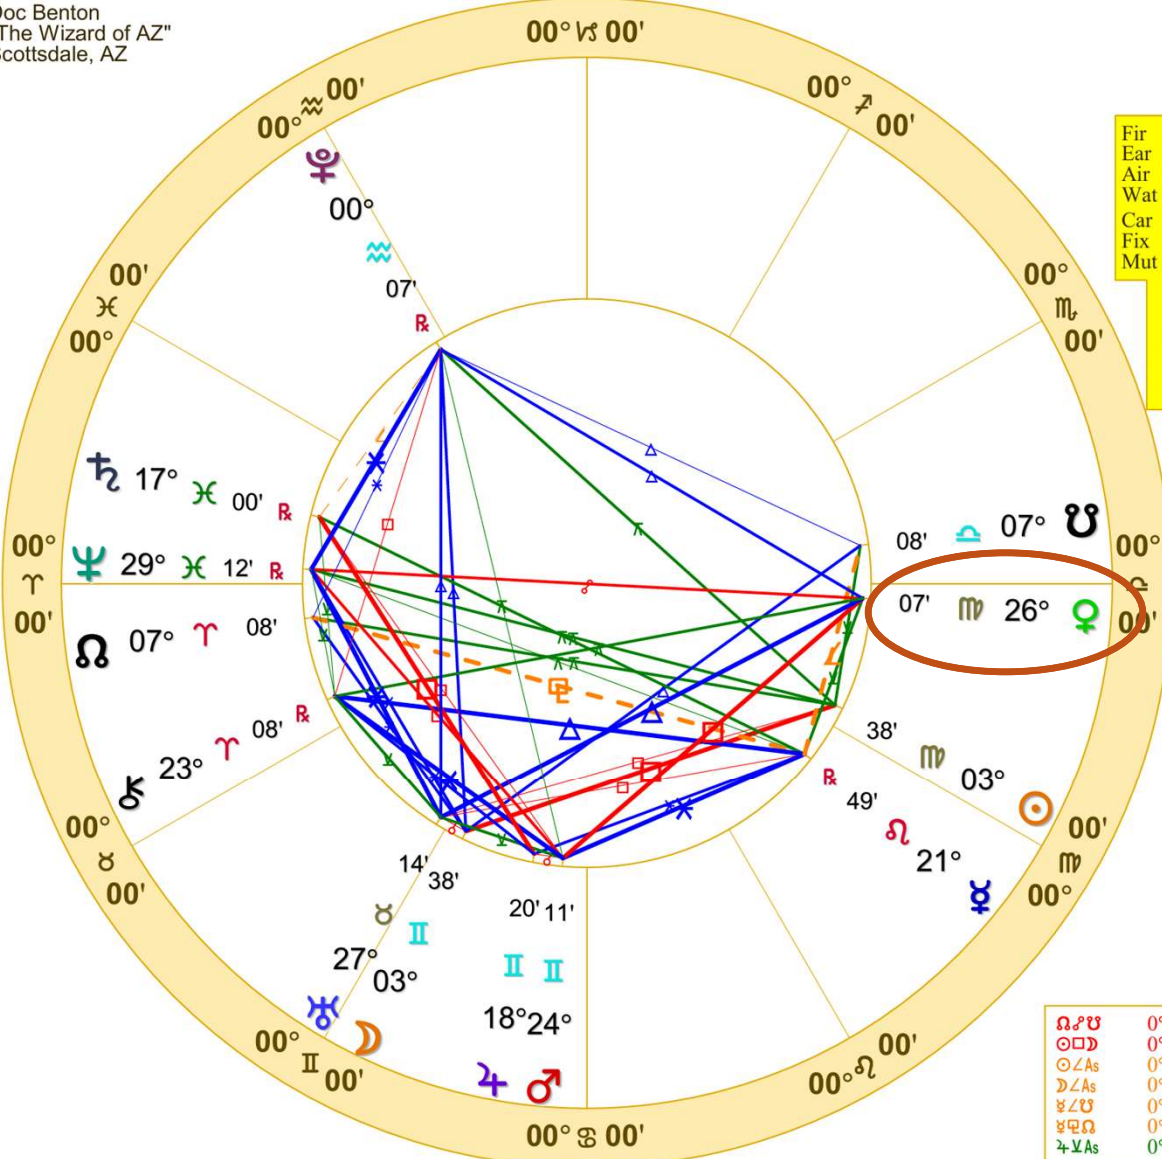

Doc Benton
"The Wizard of AZ"
Scottsdale, AZ

NATAL CHART

3rd Quarter Moon

August 26, 2024
2:25:36 AM
Standard Time
Scottsdale, Arizona
33N30'33" 111W53'54"
Time Zone: 7 hours West
Geocentric
Tropical 0-Aries

Fir	1	0
Ear	3	0
Air	4	0
Wat	2	1
Car	0	1
Fix	3	0
Mut	7	0
P	A	S
L	A	N
A	N	E
N	E	N
E	N	D

	Long.	Dwada-samsa	Speed
☉	3 ൬ 38'10"	13 𑖀 38	0.58
☽	3 𑖀 38'10"	13 𑖁 38	13.40
♃	21 𑖀 49R	21 𑖀 48	0.19R
♄	26 ൬ 07	13 𑖁 29	1.14
♅	24 𑖀 11	20 𑖀 15	0.38
♆	18 𑖀 20	10 𑖀 05	0.08
♇	17 𑖀 00R	23 ൬ 56	0.04R
♈	27 𑖀 14	26 𑖀 53	0.00
♉	29 𑖀 12R	20 𑖀 20	0.01R
♊	0 𑖀 07R	1 𑖀 25	0.01R
♋	23 𑖀 08R	7 𑖀 33	0.02R
♌	7 𑖀 08	25 𑖀 35	0.00
♍	18 𑖀 42	14 𑖀 23	0.50
♎	5 𑖀 02	0 𑖀 28	1.04
♏	7 𑖀 08	25 𑖀 35	0.00

Venus trine Uranus

Venus opposite Neptune

Mercury direct

Venus enters Libra

Venus trine Pluto

Sun sesquiquadrate
Chiron

Mars semisextile Uranus

Uranus retrograde

Pluto enters Capricorn

♃♄	0°00'a	♃♄	0°55's	♃♄As	1°42's
☉☽	0°00'a	♃♄	1°04's	♃♄Mc	1°47'a
☉♌As	0°04's	♃♄	1°07'a	♃♄♃	1°53'a
☽♌As	0°04's	♃♄	1°19's	♃♄♃	1°56's
♃♄♃	0°19's	♃♄	1°21's	♃♄♃	1°57'a
♃♄♌	0°19's	☉♌Mc	1°24's		
♃♄♌As	0°22's	☽♌Mc	1°24's