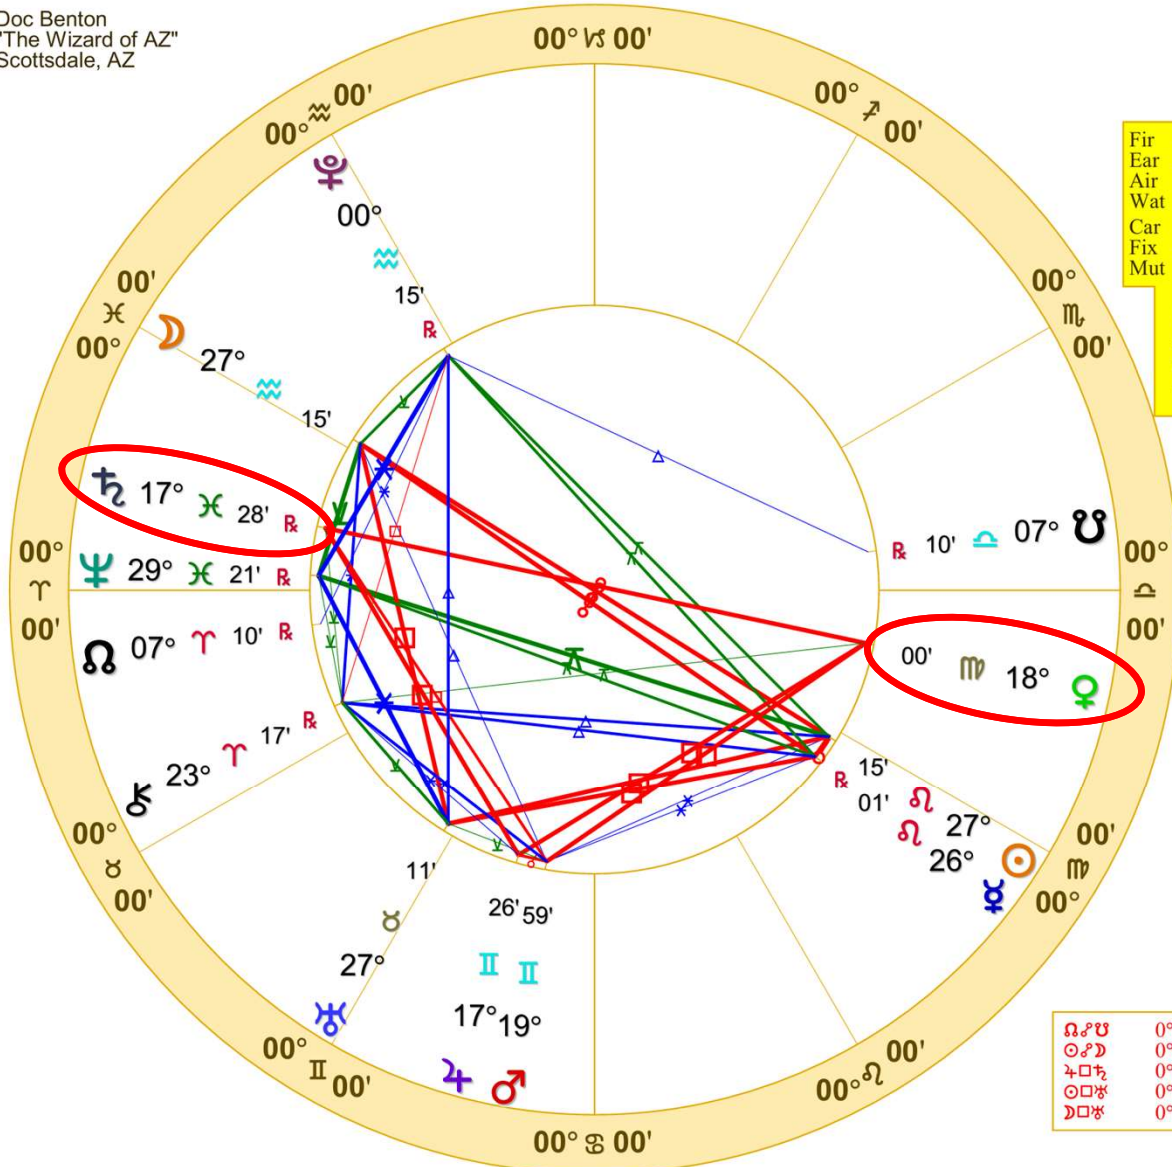

Doc Benton
"The Wizard of AZ"
Scottsdale, AZ

Full Moon (astrological)

Full Moon Aug 19 2024

August 19, 2024

11:25:34 AM

Standard Time

Scottsdale, Arizona

33N30'33" 111W53'54"

Time Zone: 7 hours West

Geocentric

Tropical 0-Aries

Fir	2	0
Ear	2	0
Air	4	0
Wat	2	1
Car	0	0
Fix	5	1
Mut	5	0
P	A	S
L	A	N
A	N	E
N	E	N
E	N	D

	Long.	Dwada-samsa	Speed
☉	27 ♍ 15'11"	27 II 02	0 58
☽	27 ♋ 15'11"	27 ♀ 02	14 52
♃	26 ♉ 01R	12 II 09	0 50R
♀	18 ♋ 00	6 ♀ 02	1 14
♂	19 II 59	29 ♁ 51	0 38
♄	17 II 26	29 ♀ 15	0 09
♅	17 ♋ 28R	29 III 36	0 04R
♆	27 ♁ 11	26 ♁ 14	0 01
♇	29 ♋ 21R	22 ♋ 11	0 01R
♈	0 ♋ 15R	2 ♋ 59	0 01R
♉	23 ♀ 17R	9 ♁ 23	0 01R
♊	7 ♀ 10R	26 II 03	0 05R
♋	6 ♋ 12	14 ♁ 22	0 49
♌	10 ♉ 38	7 ♀ 37	0 59
♍	7 ♁ 10R	26 ♀ 03	0 05R

♁♂♃	0°00'a	♀♂♅	0°32's	♃♁♆	1°10's
♁♂♄	0°00's	♀♁♄	0°34's	♂♁♁	1°13's
♄♁♅	0°02'a	♂♂♂	0°54's	♁♂♃	1°14's
♁♁♆	0°04's	♁♁♁	0°58'a	♄♂♃	1°14's
♄♁♆	0°04's	♁♁♁	0°58'a	♀♁♂	1°59'a

Venus opposite Saturn

Sun square Uranus

Jupiter square Saturn

Sun quincunx Neptune

Sun enters Virgo

Sun quincunx Pluto

Venus square Mars

Venus quincunx Chiron

Mars sextile Chiron