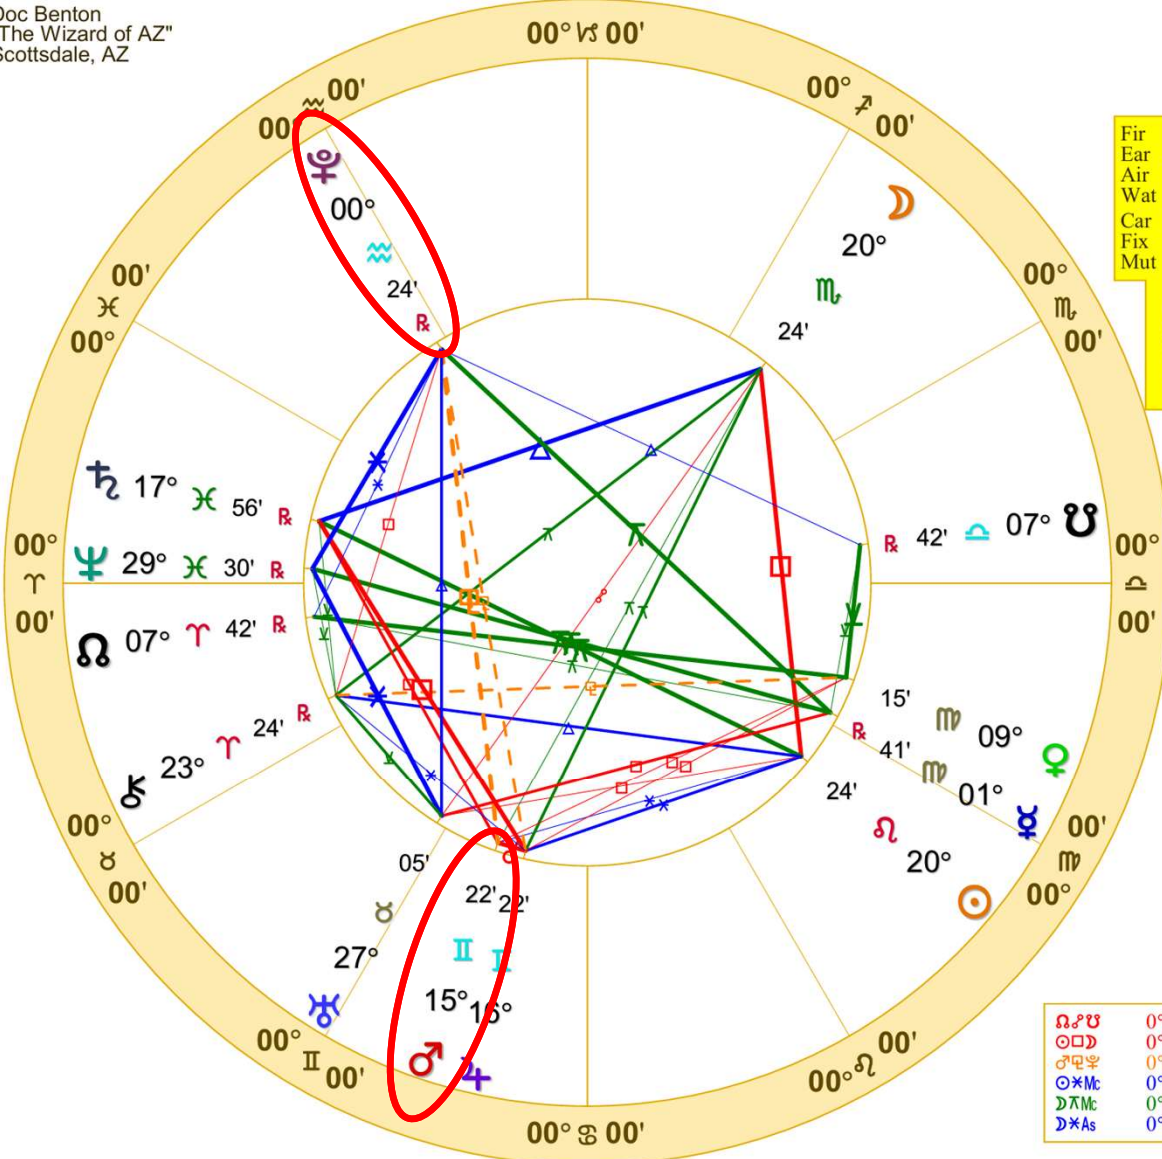

Doc Benton
"The Wizard of AZ"
Scottsdale, AZ

NATAL CHART

1st Quarter Moon

August 12, 2024
8:18:33 AM
Standard Time
Scottsdale, Arizona
33N30'33" 111W53'54"
Time Zone: 7 hours West
Geocentric
Tropical 0-Aries

Fir	1	0
Ear	3	1
Air	3	0
Wat	3	0
Car	0	0
Fix	4	0
Mut	6	1
P	A	S
L	A	N
A	N	E
N	E	N
E	N	E
T	D	

	Long.	Dwada-samsa	Speed
☉	20 02 24'07"	4 7 49	0 58
☾	20 02 24'07"	4 8 49	12 12
♃	1 02 41R	20 02 14	0 38R
♄	9 02 15	21 02 05	1 14
♅	15 02 22	4 02 25	0 39
♆	16 02 22	16 02 21	0 09
♇	17 02 56R	5 02 16	0 04R
♁	27 02 05	25 02 04	0 01
♂	29 02 30R	23 02 59	0 01R
♀	0 02 24R	4 02 47	0 01R
♁	23 02 24R	10 02 54	0 01R
♄	7 02 42R	2 02 28	0 00R
♁	20 02 57	11 02 23	0 50
♁	20 02 10	2 02 02	0 55
♁	7 02 42R	2 02 28	0 00R

♁♁♁	0°00'a	♁♁♁	0°33's	♁♁♁	1°17'a
♁♁♁	0°00's	♁♁♁	0°47'a	♁♁♁	1°33's
♁♁♁	0°02'a	♁♁♁	0°51's	♁♁♁	1°33's
♁♁♁	0°14'a	♁♁♁	0°54'a	♁♁♁	1°35'a
♁♁♁	0°14'a	♁♁♁	0°58's		
♁♁♁	0°33's	♁♁♁	1°00'a		

Mars
sesquiquadrate
Pluto

Mars conjunct
Jupiter

Sun trine Chiron

Mars square Saturn

Venus
sesquiquadrate
Pluto

Venus square Jupiter