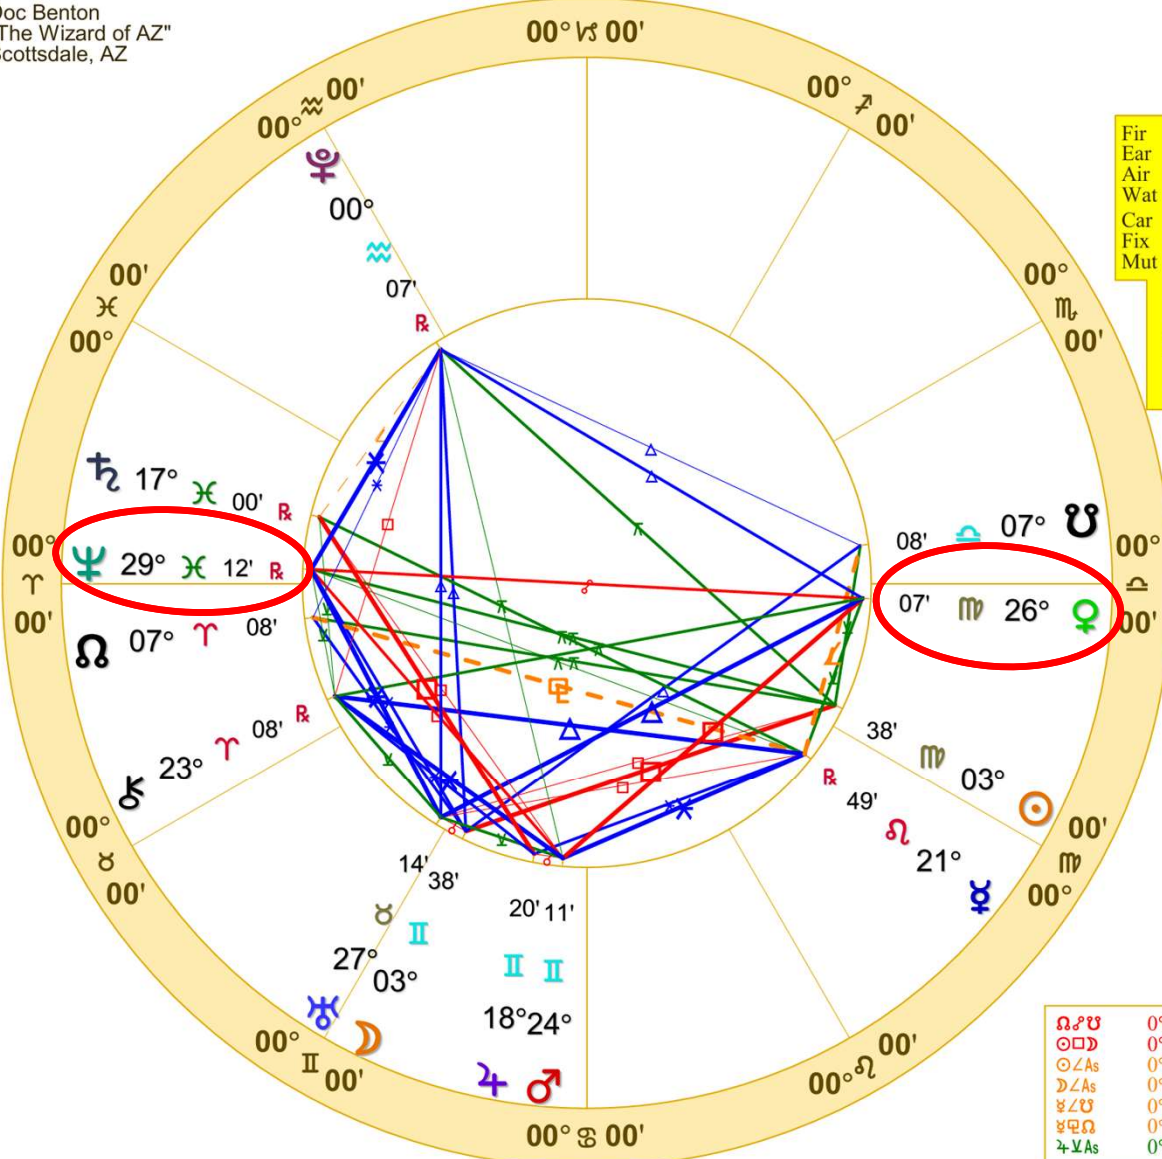

Doc Benton
"The Wizard of AZ"
Scottsdale, AZ

NATAL CHART

3rd Quarter Moon

August 26, 2024
2:25:36 AM
Standard Time
Scottsdale, Arizona
33N30'33" 111W53'54"
Time Zone: 7 hours West
Geocentric
Tropical 0-Aries

Fir	1	0
Ear	3	0
Air	4	0
Wat	2	1
Car	0	1
Fix	3	0
Mut	7	0
P	A	S
L	A	N
A	N	E
N	E	N
E	N	D

	Long.	Dwada-samsa	Speed
☉	3 ൬ 38'10"	13 𑖀 38	0.58
☽	3 𑖀 38'10"	13 𑖁 38	13.40
♃	21 𑖀 49R	21 𑖀 48	0.19R
♄	26 ൬ 07	13 𑖁 29	1.14
♅	24 𑖀 11	20 𑖀 15	0.38
♆	18 𑖀 20	10 𑖀 05	0.08
♇	17 𑖀 00R	23 ൬ 56	0.04R
♈	27 𑖀 14	26 𑖀 53	0.00
♉	29 𑖀 12R	20 𑖀 20	0.01R
♊	0 𑖀 07R	1 𑖀 25	0.01R
♋	23 𑖀 08R	7 𑖀 33	0.02R
♌	7 𑖀 08	25 𑖀 35	0.00
♍	18 𑖁 42	14 𑖀 23	0.50
♎	5 𑖀 02	0 𑖀 28	1.04
♏	7 𑖀 08	25 𑖀 35	0.00

Venus trine Uranus

Venus opposite Neptune

Mercury direct

Venus enters Libra

Venus trine Pluto

Sun sesquiquadrate Chiron

Mars semisextile Uranus

Uranus retrograde

Pluto enters Capricorn

♃♄	0°00'a	♃♄	0°55's	♃♄As	1°42's
♃♄	0°00'a	♃♄	1°04's	♃♄Mc	1°47'a
♃♄As	0°04's	♃♄	1°07'a	♃♄♃	1°53'a
♃♄As	0°04's	♃♄	1°19's	♃♄♃	1°56's
♃♄	0°19's	♃♄	1°21's	♃♄♃	1°57'a
♃♄	0°19's	♃♄	1°24's		
♃♄As	0°22's	♃♄	1°24's