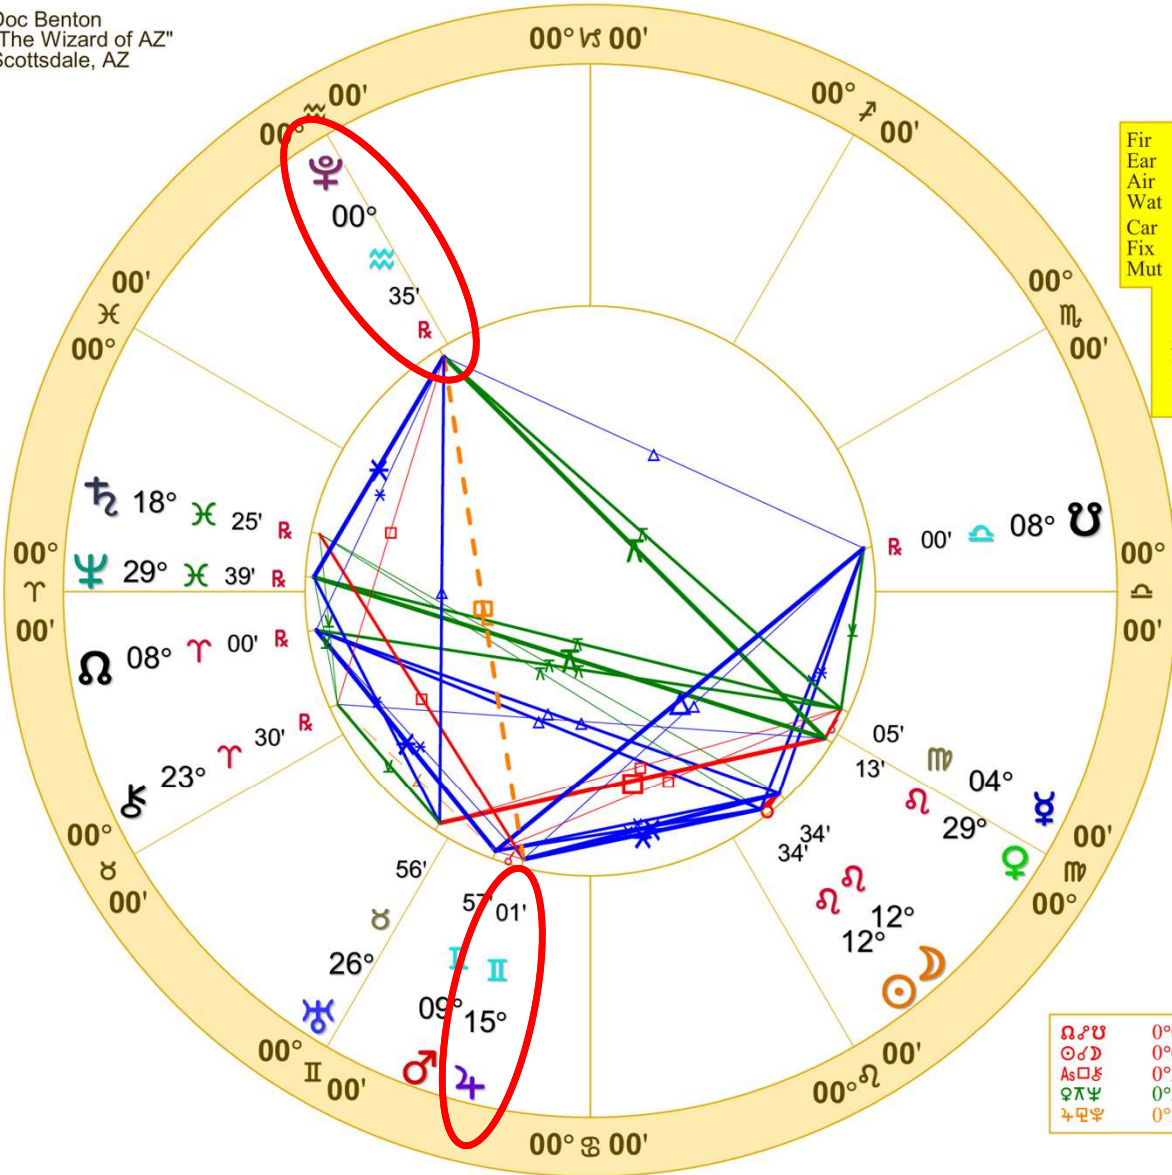

Doc Benton
"The Wizard of AZ"
Scottsdale, AZ

New Moon (astrological)

New Moon Aug 4 2024

August 4, 2024
4:12:49 AM
Standard Time
Scottsdale, Arizona
33N30'33" 111W53'54"
Time Zone: 7 hours West
Geocentric
Tropical 0-Aries

Fir	3	0
Ear	2	0
Air	3	0
Wat	2	1
Car	0	1
Fix	5	0
Mut	5	0
P	A	S
L	A	N
A	N	E
N	E	N
E	N	D

	Long.	Dwada-samsa	Speed
☉	12 ♋ 34'02"	0 ♋ 48	0 57
☽	12 ♋ 34'02"	0 ♋ 48	12 26
☿	4 ♍ 05	18 ♍ 58	0 04
♀	29 ♍ 13	20 ♍ 41	1 14
♂	9 ♏ 57	29 ♏ 28	0 40
♃	15 ♏ 01	0 ♏ 07	0 10
♄	18 ♏ 25R	11 ♏ 01	0 03R
♅	26 ♏ 56	23 ♏ 07	0 01
♆	29 ♏ 39R	25 ♏ 47	0 01R
♇	0 ♏ 35R	7 ♏ 00	0 01R
♈	23 ♏ 30R	12 ♏ 00	0 00R
♉	8 ♏ 00R	6 ♏ 04	0 09R
♊	23 ♏ 05	6 ♏ 56	0 50
♋	10 ♏ 41	8 ♏ 11	1 04
♌	8 ♏ 00R	6 ♏ 04	0 09R

♏♃♅	0°00'a	♂*♁♄	0°44's	♂♁♂	1°53'a
♏♄♅	0°00's	♆*♆	0°56'a	♏♁♄	1°53'a
♁♏♄	0°25'a	♆♁♄	1°15'a	♅♁♄	1°53'a
♀♁♆	0°25'a	♀♁♆	1°22'a	♂*♁♏	1°57's
♃♁♆	0°34'a	♂♁♄	1°27's	♂♁♅	1°57's

Venus quincunx Neptune

Venus enters Virgo

Mercury retrograde

Venus quincunx Pluto

Sun sesquiquadrate
Neptune

Jupiter sesquiquadrate
Pluto

Sun sextile Jupiter

Sun quincunx Saturn

Venus sesquiquadrate
Chiron