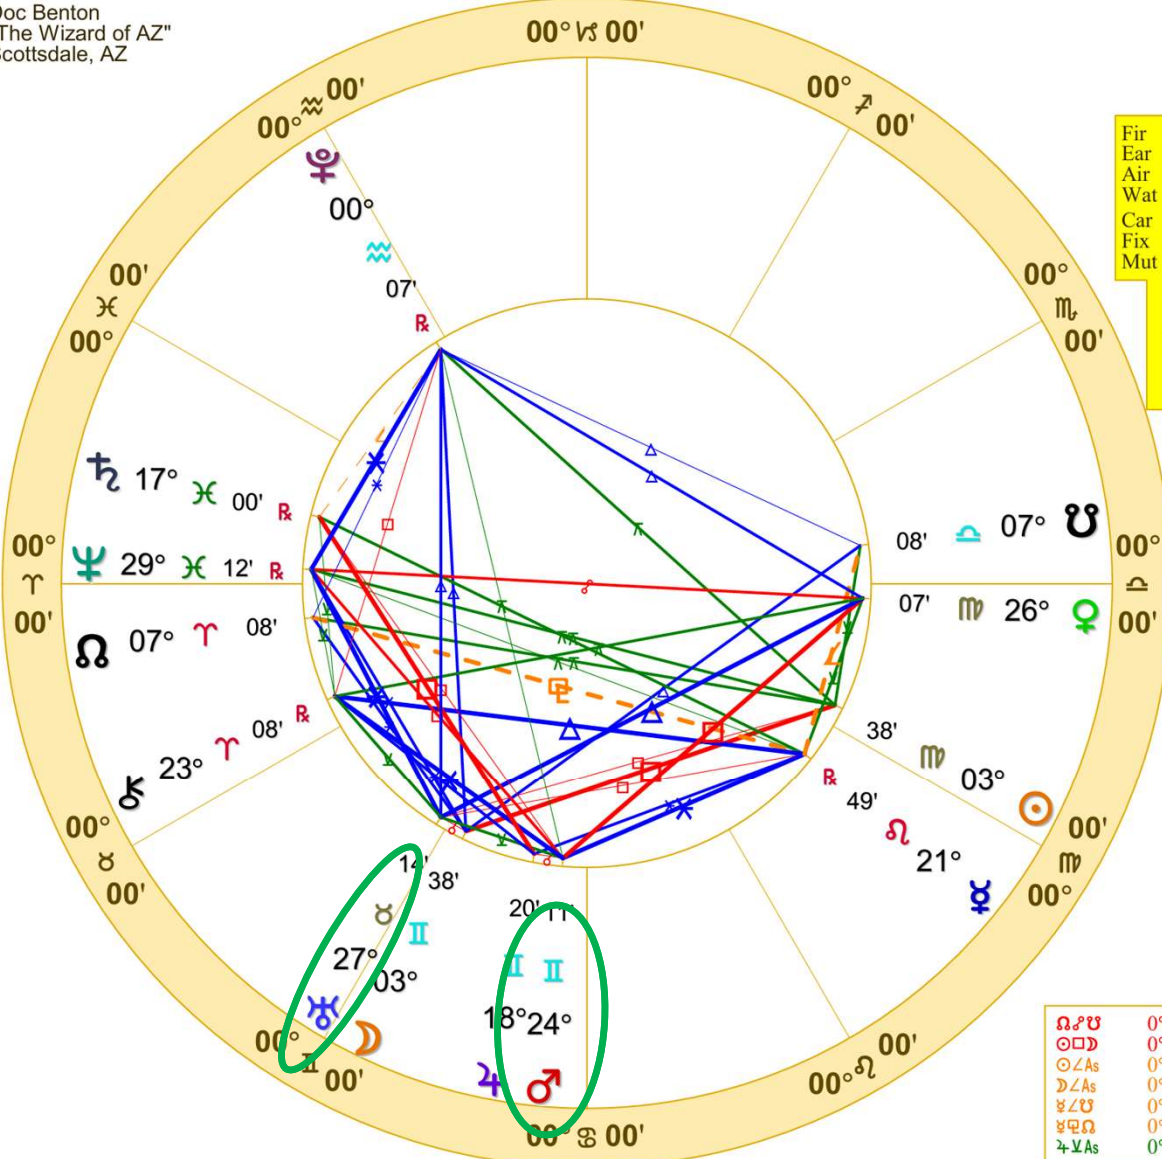

Doc Benton
"The Wizard of AZ"
Scottsdale, AZ

NATAL CHART

3rd Quarter Moon

August 26, 2024
2:25:36 AM
Standard Time
Scottsdale, Arizona
33N30'33" 111W53'54"
Time Zone: 7 hours West
Geocentric
Tropical 0-Aries

Fir	1	0
Ear	3	0
Air	4	0
Wat	2	1
Car	0	1
Fix	3	0
Mut	7	0
P	A	S
L	A	N
A	N	E
N	E	N
E	N	D

	Long.	Dwada-samsa	Speed
☉	3 ൬ 38'10"	13 𑖀 38	0.58
☽	3 𑖀 38'10"	13 𑖁 38	13.40
♃	21 𑖀 49R	21 𑖃 48	0.19R
♄	26 ൬ 07	13 𑖁 29	1.14
♅	24 𑖀 11	20 𑖃 15	0.38
♆	18 𑖀 20	10 𑖃 05	0.08
♇	17 𑖃 00R	23 ൬ 56	0.04R
♈	27 𑖃 14	26 𑖃 53	0.00
♉	29 𑖃 12R	20 𑖁 20	0.01R
♊	0 𑖁 07R	1 𑖁 25	0.01R
♋	23 𑖃 08R	7 𑖃 33	0.02R
♌	7 𑖃 08	25 𑖀 35	0.00
♍	18 𑖁 42	14 𑖁 23	0.50
♎	5 𑖃 02	0 𑖀 28	1.04
♏	7 𑖀 08	25 𑖃 35	0.00

Venus trine Uranus

Venus opposite Neptune

Mercury direct

Venus enters Libra

Venus trine Pluto

Sun sesquiquadrate
Chiron

Mars semisextile Uranus

Uranus retrograde

Pluto enters Capricorn

♃♄	0°00'a	♃♃	0°55's	♃ΔAs	1°42's
☉☽	0°00'a	♃♃	1°04's	♃♃	1°47'a
☉♌As	0°04's	♃♃	1°07'a	♃♃	1°53'a
☽♌As	0°04's	♃♃	1°19's	♃♃	1°56's
♃♃	0°19's	♃♃	1°21's	♃♃	1°57'a
♃♃	0°19's	☉♃	1°24's		
♃♃As	0°22's	♃♃	1°24's