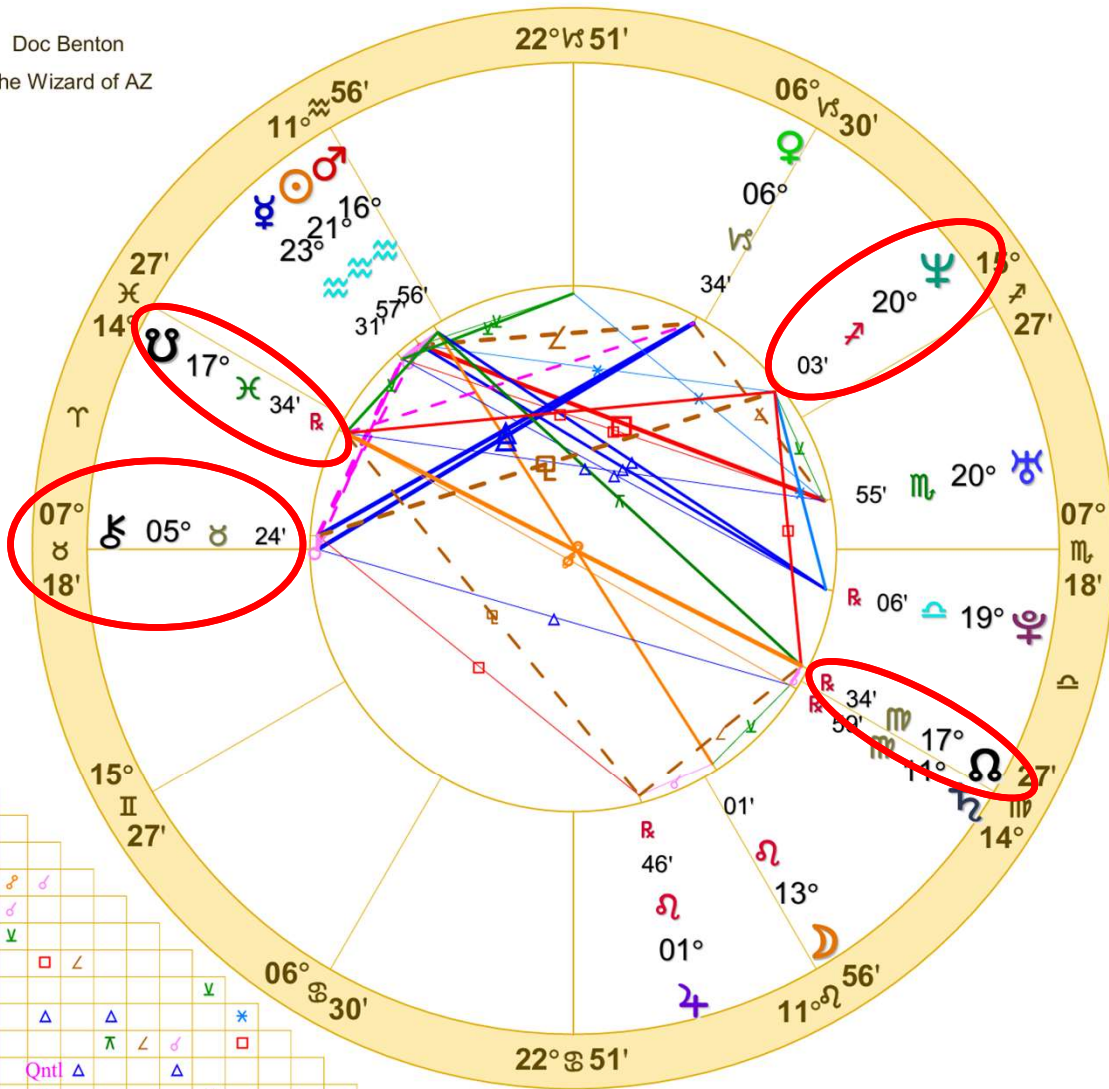

Doc Benton
The Wizard of AZ

NATAL CHART

Iran 1979
February 11, 1979
10:20 AM
Standard Time
Teheran, Iran
35 N 40 51 E 26
Time Zone: 3 hr 30 min East
Geocentric
Tropical Campanus

Iran

**Chiron conjunct
Ascendant**

**Neptune square
Lunar Nodal Axis**

	Long.	Decl.
☉	21° 56' 49"	14 S 12
☽	13° 01' 04"	14 N 03
♃	23° 31'	15 S 34
♄	6° 34'	20 S 52
♅	16° 56'	16 S 47
♆	1° 46R	20 N 26
♇	11° 59R	8 N 55
♈	20° 55'	17 S 39
♉	20° 03'	21 S 40
♊	19° 06R	8 N 40

♃♄	11° 15's	♀ Qntl ♃	1° 00's
♃♅	6° 35's	♃♃	0° 57's
♃♆	5° 35's	♃♂	0° 55's
♃♇	5° 35's	♃♄	0° 48's
♃♈	5° 01's	♃♅	0° 48's
♃♉	4° 24's	♀♄♂	0° 44's
♃♊	3° 38's	♀♅♂	0° 39's
♃♋	3° 21's	♃♆♂	0° 21's
♃♌	2° 51's	♃ Qntl ♄	0° 07's
♃♍	2° 35's	♃♇♃	0° 00'a
♃♎	2° 29's	♃♈♀	0° 23'a
♃♏	2° 29's	♃♉♃	0° 38'a
♃♐	1° 56's	♃♊♃	0° 38'a
♃♑	1° 53's	♃♋♃	0° 39'a
♃♒	1° 53's	♃♌♃	0° 52'a
♃ Qntl ♂	1° 47's	♃ Qntl ♄	1° 27'a
♃♓	1° 34's	♃♍♃	2° 10'a
♀♄♂	1° 10's	♃♆♃	3° 55'a
♃♌♃	1° 02's	♃♇♂	4° 41'a
♃♈♃	1° 02's