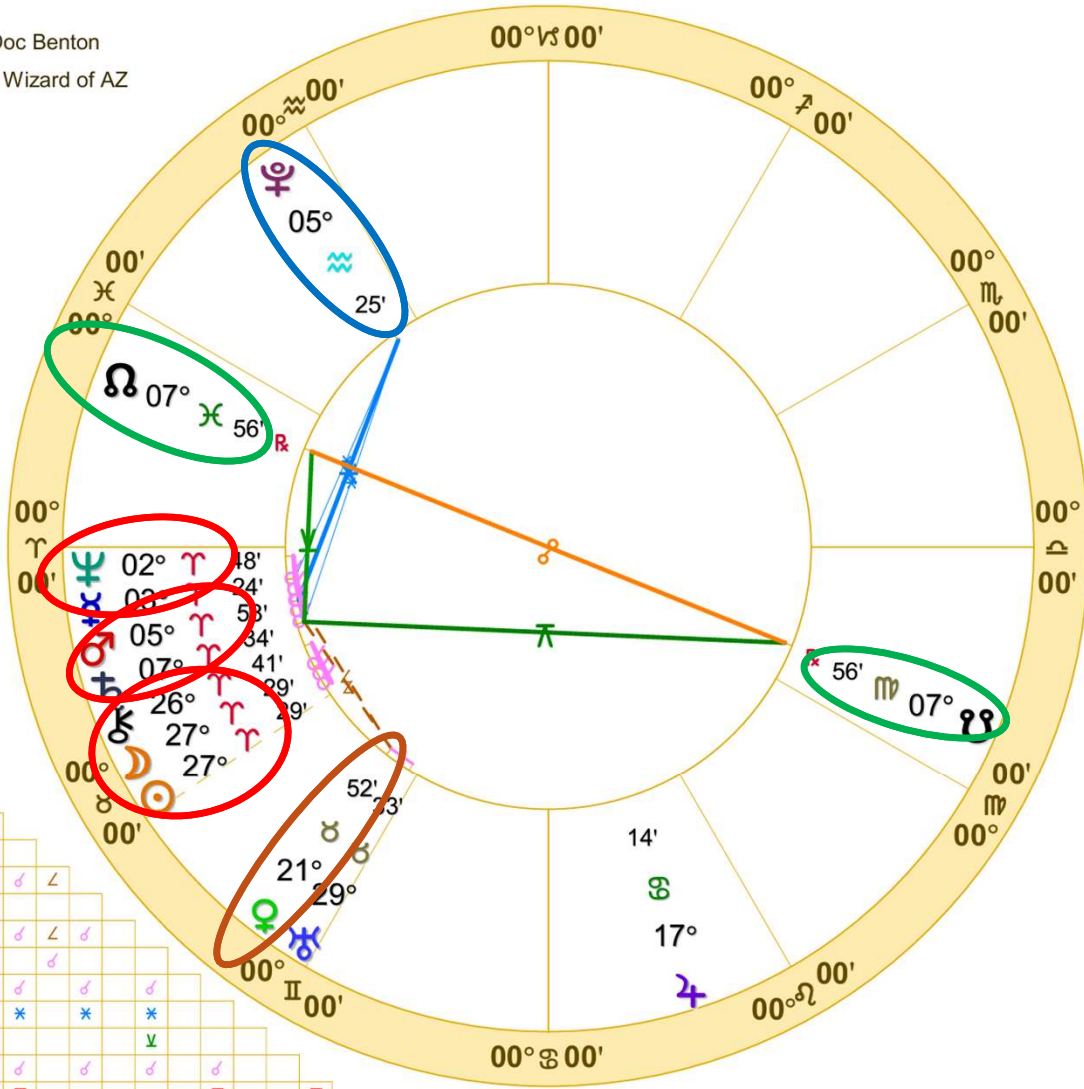

Doc Benton
The Wizard of AZ

NATAL CHART

3rd Quarter Moon
April 9, 2026
9:51:21 PM
Standard Time
Scottsdale, Arizona
33N30'33" 111W53'54"
Time Zone: 7 hours West
Geocentric
Tropical 0-Aries

3rd Quarter Moon
April 9, 2026

Saturn/Neptune/Mars
conjunction

Sun conjunct Chiron

Jupiter/Sun/Moon
t square

Saturn sextile Pluto

Uranus sextile Mars

	Long.	Decl.
☉	20° 20' 05"	7N 57
☾	20° 18' 20" 05"	25 S 41
♃	23° 27	4 S 46
♄	12 28 57	15N 41
♅	0° 18	0 S 48
♆	16 28 30	22N 48
♇	6° 41	0N 41
♈	29 28 11	19N 49
♉	2° 33	0 S 11
♊	5 22 21	22 S 47

☉♃	13°39's	☉☾	0°00'a
♀♄♅	4°53's	♃♃	2°15'a
♃♃♃	4°08's	☉♃♃	5°55'a
♄♃♃	3°50's	♃♃♃	6°23'a
♃♃♃	1°20's	♃♃♃	6°51'a
♃♃♃	1°07's	♃♃♃	9°06'a
♃♃♃	0°00'a	♃♃♃	13°14'a

Doc Benton
The Wizard of AZ

New Moon (astrological)
New Moon Apr 17 2026
 April 17, 2026
 4:51:30 AM
 Standard Time
 Scottsdale, Arizona
 33N30'33" 111W53'54"
 Time Zone: 7 hours West
 Geocentric
 Tropical 0-Aries