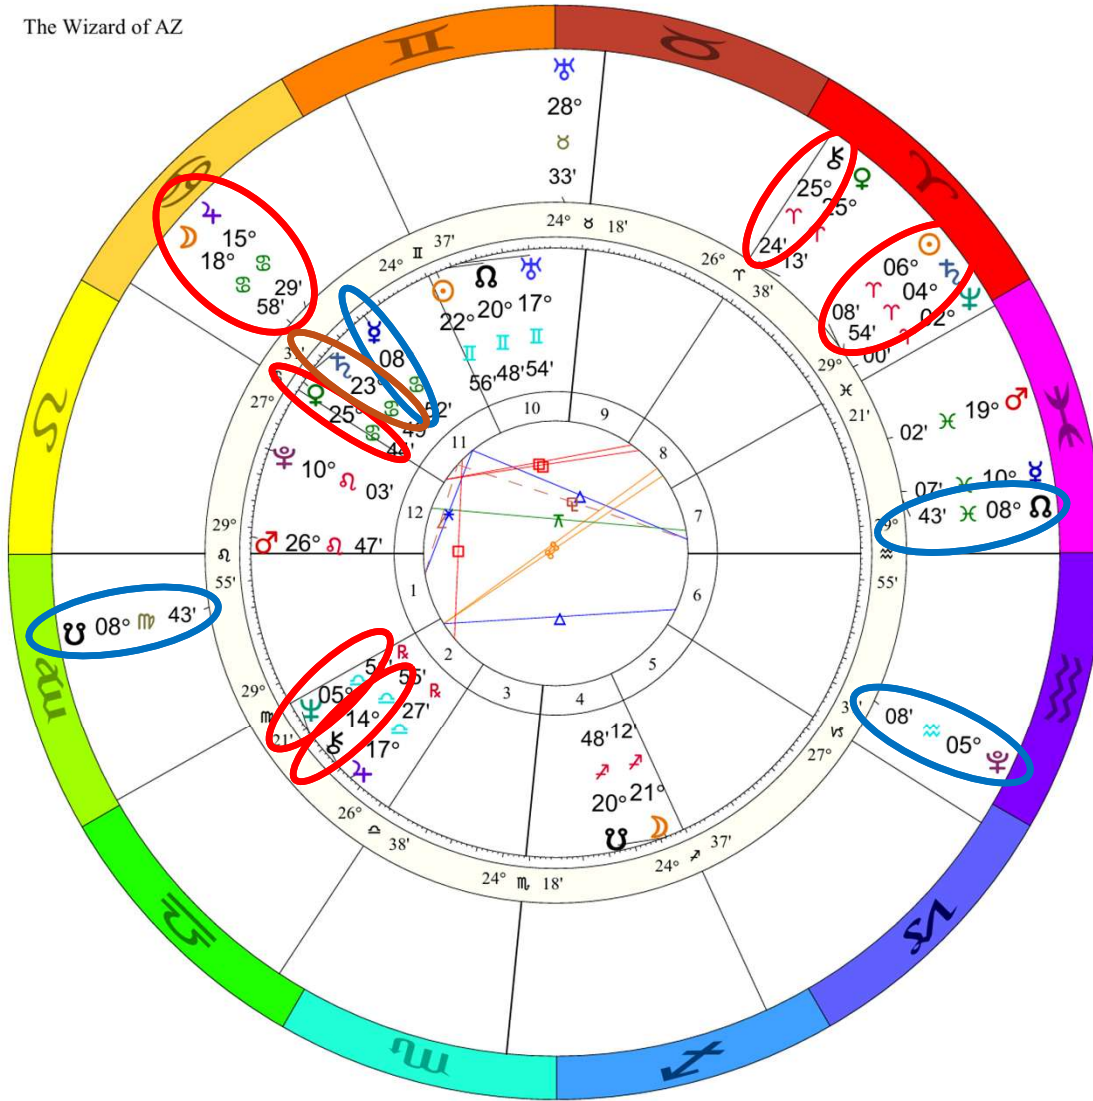

Doc Benton
The Wizard of AZ

Inner Ring:
Donald Trump
June 14, 1946
10:54 AM
Queens, New York
40 N 43 73 W 52
Daylight Saving Time
Time Zone: 5 hours West
Tropical Campanus
NATAL CHART

Outer Ring:
Saturn 0 Declination
March 26, 2026
12:00 PM
Scottsdale, Arizona
33N30'33" 111W53'54"
Standard Time
Time Zone: 7 hours West
Tropical 0-Aries
NATAL CHART

♃♄♅	3°36's	♃♄♅	0°06's
♆♇♈	0°34's	♆♇♈	0°06's
♉♊♋	0°20's	♉♊♋	0°04's
♌♍♎	0°17's	♌♍♎	0°31'a
♏♐♑	0°08's	♏♐♑	0°43'a
♒♓♔	0°08's	♒♓♔	0°57'a

Trump Saturn 0 Declination March 26, 2026

t. Chiron square n. Venus

t. Jupiter/Moon square n. Chiron

t. Sun/Saturn opposite n. Neptune

t. Lunar Nodal Axis semisquare/sesquiquadrate n. Saturn

t. Lunar Nodal Axis sextile/trine n. Mercury

t. Pluto trine n. Neptune