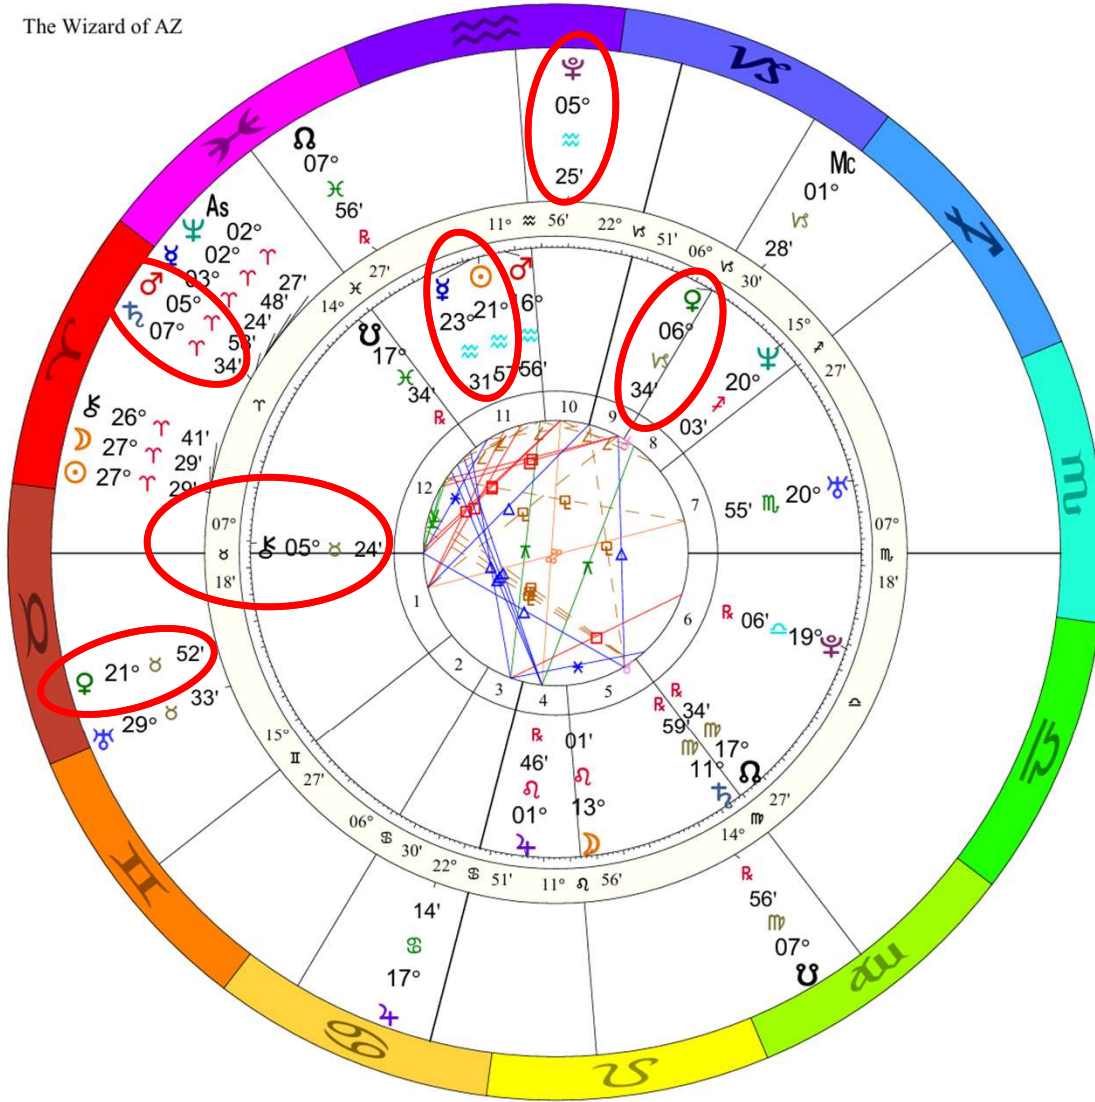

Doc Benton
The Wizard of AZ

Inner Ring:
Iran 1979
February 11, 1979
10:20 AM
Teheran, Iran
35 N 40 51 E 26
Standard Time
Time Zone: 3 hr 30 min East
Tropical Campanus
NATAL CHART

Outer Ring:
New Moon Apr 17 2026
April 17, 2026
4:51:30 AM
Scottsdale, Arizona
33N30'33" 111W53'54"
Standard Time
Time Zone: 7 hours West
Tropical 0-Aries
New Moon
(astrological)

Iran/New Moon April 17, 2026

t. Pluto square n.
Chiron/Ascendant

t. Venus square n.
Sun/Mercury

t. Mars/Saturn square
n. Venus

♃♂♂	4°03's	♁♁♁	0°04'a
♃♂♂	3°39's	♁♁♁	0°05'a
♁♁♁	1°52's	♁♁♁	0°17'a
♁♁♁	1°39's	♁♁♁	0°17'a
♃♂♂	1°38's	♁♁♁	0°18'a
♃♂♂	1°02's	♁♁♁	0°18'a
♁♁♁	1°00's	♁♁♁	0°20'a
♃♂♂	0°57's	♁♁♁	0°20'a
♃♂♂	0°41's	♁♁♁	0°22'a
♁♁♁	0°36's	♁♁♁	0°28'a
♃♂♂	0°34's	♁♁♁	0°37'a
♃♂♂	0°31's	♁♁♁	0°38'a
♃♂♂	0°30's	♁♁♁	0°38'a
♃♂♂	0°30's	♁♁♁	0°52'a
♁♁♁	0°18's	♁♁♁	1°00'a
♃♂♂	0°03's	♁♁♁	1°22'a
♃♂♂	0°01'a	♁♁♁	1°52'a
♁♁♁	0°04'a	♁♁♁	5°06'a