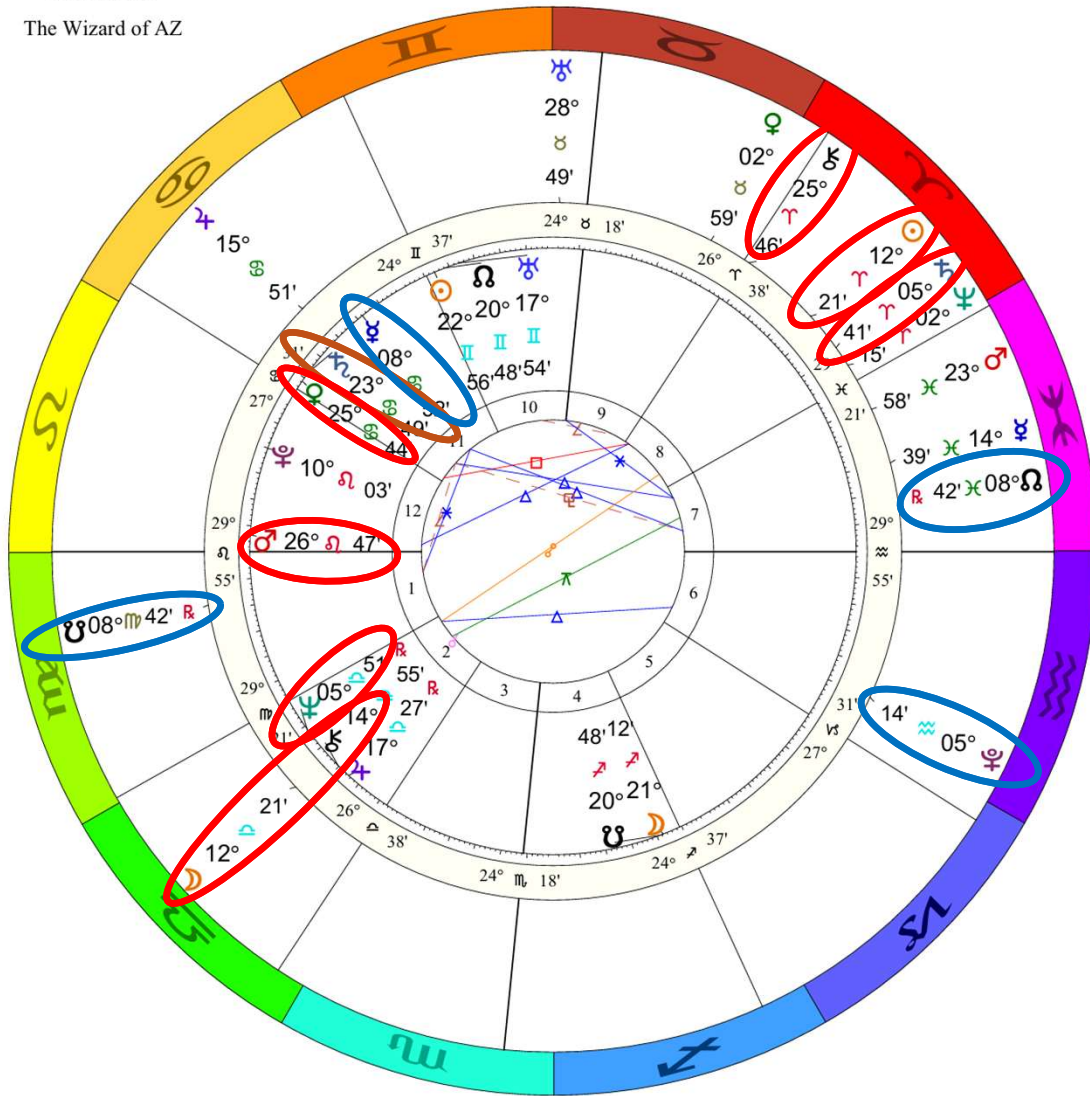

Doc Benton
The Wizard of AZ

Inner Ring:
Donald Trump
June 14, 1946
10:54 AM
Queens, New York
40 N 43 73 W 52
Daylight Saving Time
Time Zone: 5 hours West
Tropical Campanus
NATAL CHART

Outer Ring:
Full Moon Apr 1 2026
April 1, 2026
7:11:41 PM
Scottsdale, Arizona
33N30'33" 111W53'54"
Standard Time
Time Zone: 7 hours West
Tropical 0-Aries
Full Moon
(astrological)

♄♂♂	3°14's	♃♌♂	0°07's
♃♂♂	1°00's	♃♌♂	0°07's
♃♂♂	0°41's	♃♌♂	0°06's
♃♂♂	0°20's	♃♌♂	0°02'a
♃♂♂	0°15's	♃♌♂	0°10'a
♃♂♂	0°09's	♃♌♂	0°16'a
♃♂♂	0°09's	♃♌♂	0°36'a
♃♂♂	0°09's	♃♌♂	2°34'a

Trump Full Moon, April 1, 2026

t. Chiron square n. Venus

t. Saturn opposite n. Neptune

t. Sun/Moon
opposite/conjunct n. Chiron

t. Lunar Nodal Axis
semisquare/sesquiquadrate
n. Saturn

t. Lunar Nodal Axis
trine/sextile n. Mercury

t. Pluto trine n. Neptune