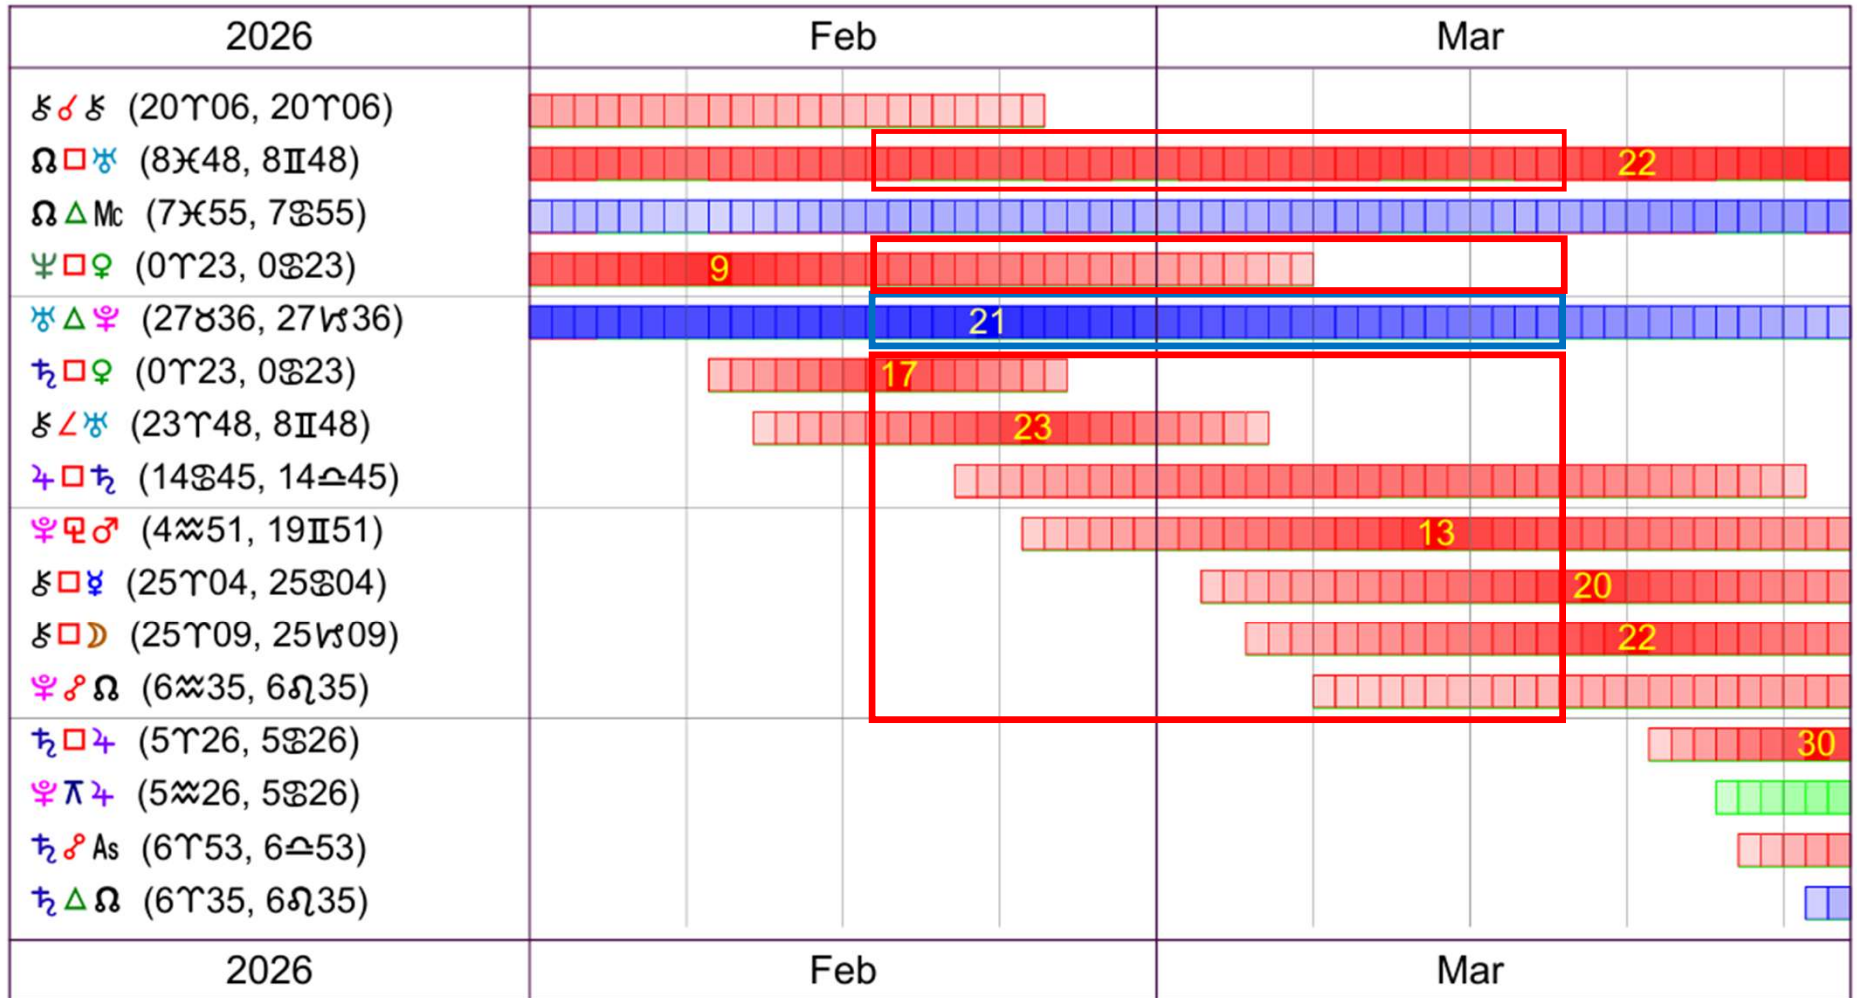

USA Libra SECONDARY PROGRESSION FOR JANUARY 1, 2026

Day-for-a-Year Progressed to Natal:

2026	Jan	Feb	Mar	Apr	May	Jun	Jul	Aug	Sep	Oct	Nov	Dec
☉☐♂ (19Ⅻ51, 19Ⅱ51)											12	
2026	Jan	Feb	Mar	Apr	May	Jun	Jul	Aug	Sep	Oct	Nov	Dec

USA Sagittarius SECONDARY PROGRESSION FOR JANUARY 1, 2026

Day-for-a-Year Progressed to Natal:

2026	Jan	Feb	Mar	Apr	May	Jun	Jul	Aug	Sep	Oct	Nov	Dec
☉☐♂ (21Ⅻ22, 21Ⅱ22)			4									
2026	Jan	Feb	Mar	Apr	May	Jun	Jul	Aug	Sep	Oct	Nov	Dec

USA Libra NATAL CHART

Transit to Natal:

Summary:

America

- With progressed Sun square natal Mars all year long using the July 2, 1776, chart for America, it is expected that **America's aggressive tendencies will be unleashed** this year both at home and abroad. Also, this square will become exact in November shortly after the midterm elections. Thus, there is a heightened risk of violence around that time.
- With the Lunar Nodal Axis squaring natal Uranus throughout the lunar month, **people are going to be feeling quite revolutionary.**
- And with Saturn and Neptune squaring natal Venus, **people will be facing new philosophies and ideologies that conflict with their values.**
- **There is an increased potential for aggression or violence this month, and people may be wounded both physically and economically.**
- **A trine from Uranus to Pluto, however, could result in an opening of people's minds, organized protests, and efforts to return power to the people.**