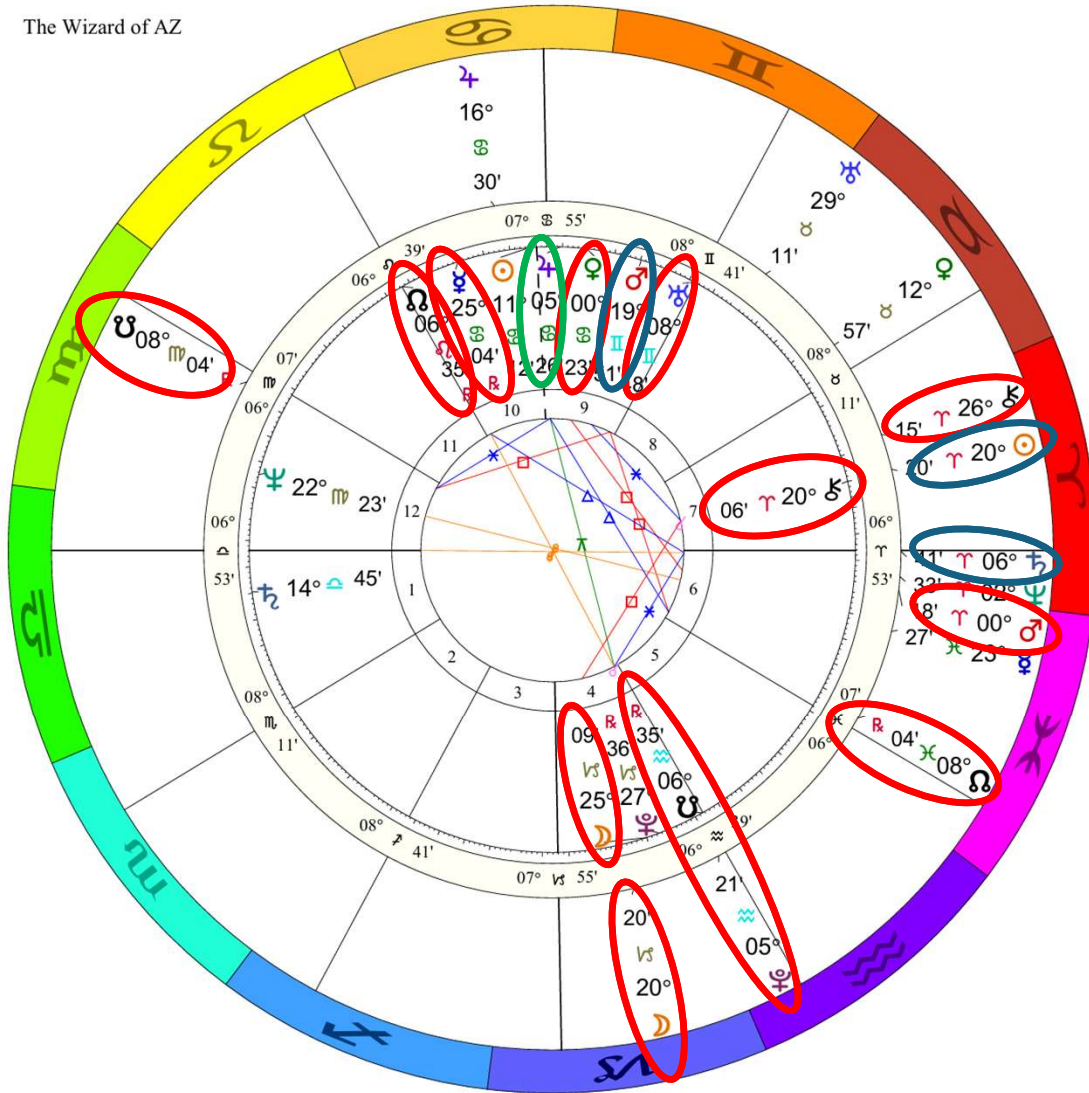

Doc Benton
The Wizard of AZ

Inner Ring:
USA Libra
July 2, 1776
11:50 AM
Philadelphia, PA
39N57'08" 75W09'51"
Standard Time
Time Zone: 5 hours West
Tropical Campanus
NATAL CHART

Outer Ring:
3rd Quarter Moon
April 9, 2026
9:51:21 PM
Scottsdale, Arizona
33N30'33" 111W53'54"
Standard Time
Time Zone: 7 hours West
Tropical 0-Aries
NATAL CHART

♃♄	1°04's	♃♃	0°06's
♃♄♅	0°44's	♃♄♅	0°05's
♃♄♅	0°44's	♃♄♅	0°05's
♃♄♅	0°29's	♃♄♅	0°09'a
♃♄♅	0°20's	♃♄♅	0°09'a
♃♄♅	0°14's	♃♄♅	0°13'a
♃♄♅	0°14's	♃♄♅	1°14'a
♃♄♅	0°12's	♃♄♅	1°14'a
♃♄♅	0°06's	♃♄♅	

USA 3rd Quarter Moon April 9, 2026

- t. Lunar Nodal Axis square n. Uranus
- t. Pluto conjunct n. Lunar Nodal Axis
- t. Chiron square n. Moon/Mercury
- t. Sun/Moon conjunct/square n. Chiron
- t. Mars square n. Venus
- t. Pluto quincunx n. Jupiter
- t. Sun sextile n. Mars
- t. Saturn trine/sextile n. Lunar Nodal Axis