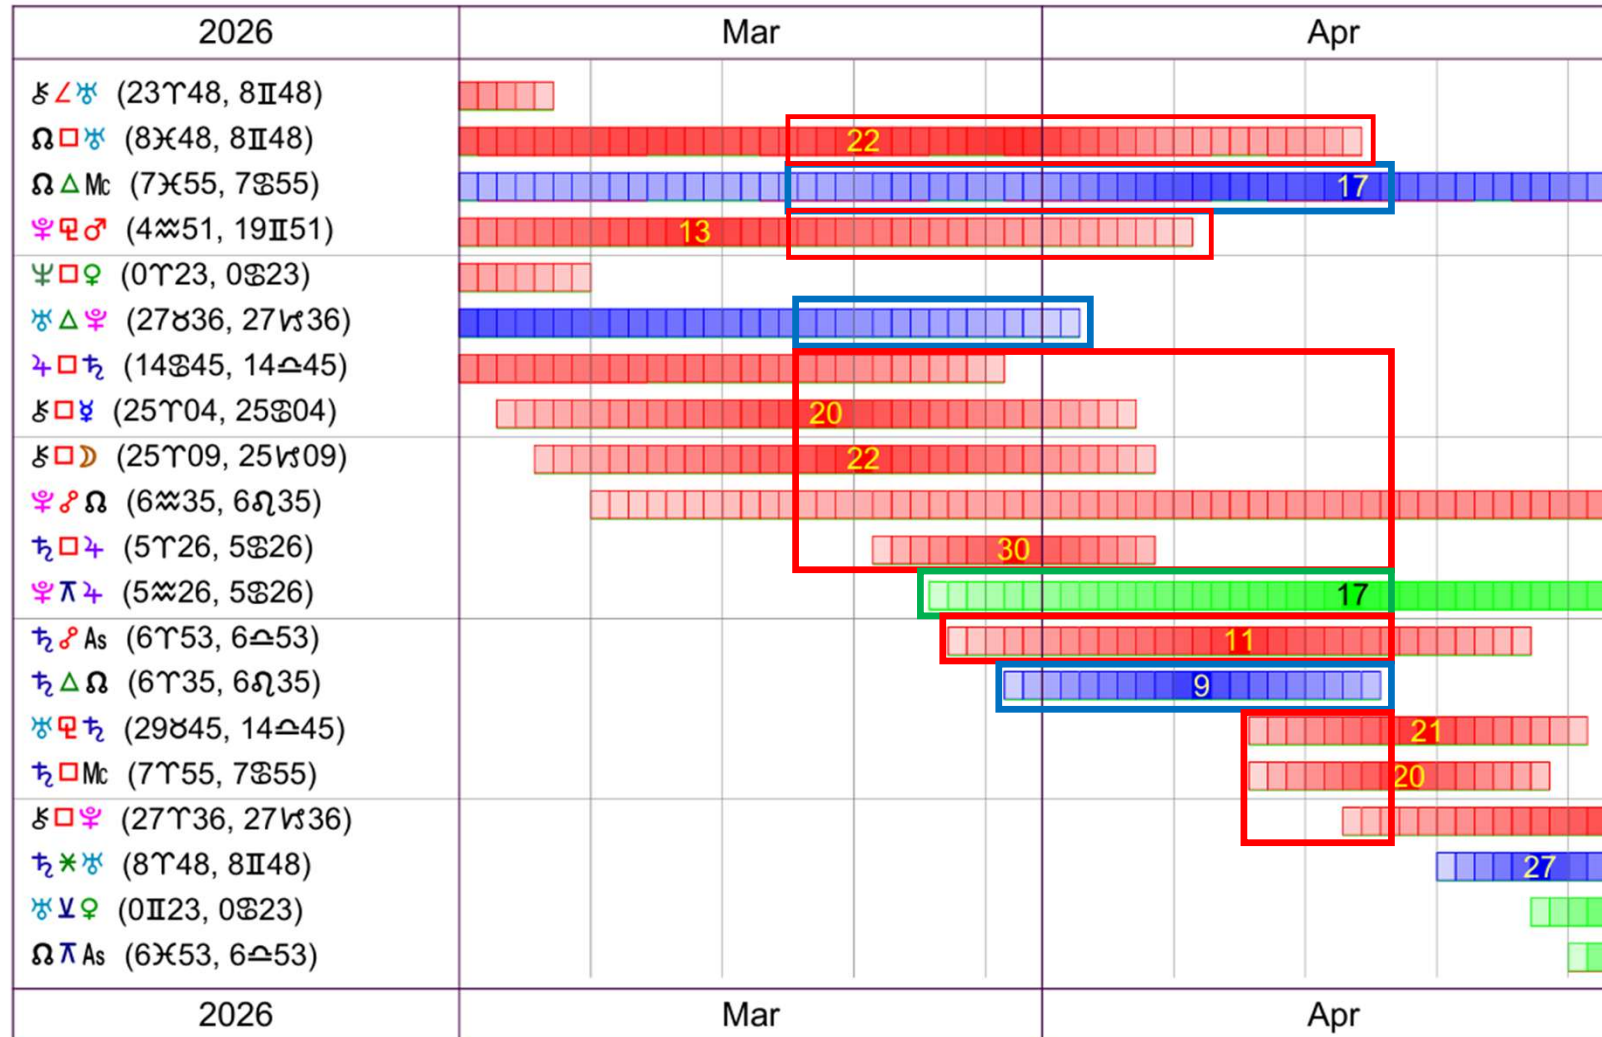

AMERICA
(MARCH 18 – APRIL 17)

USA Libra SECONDARY PROGRESSION FOR JANUARY 1, 2026

Day-for-a-Year Progressed to Natal:

2026	Jan	Feb	Mar	Apr	May	Jun	Jul	Aug	Sep	Oct	Nov	Dec
☉☐♂ (19Ⅻ51, 19Ⅱ51)											12	
2026	Jan	Feb	Mar	Apr	May	Jun	Jul	Aug	Sep	Oct	Nov	Dec

USA Sagittarius SECONDARY PROGRESSION FOR JANUARY 1, 2026

Day-for-a-Year Progressed to Natal:

2026	Jan	Feb	Mar	Apr	May	Jun	Jul	Aug	Sep	Oct	Nov	Dec
☉☐♂ (21Ⅻ22, 21Ⅱ22)			4									
2026	Jan	Feb	Mar	Apr	May	Jun	Jul	Aug	Sep	Oct	Nov	Dec

USA Libra NATAL CHART

Transit to Natal:

USA Libra NATAL CHART

Transit to Natal:

2026	Mar 26	Mar 27	Mar 28	Mar 29	Mar 30	Mar 31	Apr 1
♂♁♂ (19♋51, 19♏51)		27					
♂♂♄ (22♋23, 22♏23)					30		
2026	Mar 26	Mar 27	Mar 28	Mar 29	Mar 30	Mar 31	Apr 1

USA Libra NATAL CHART

Transit to Natal:

2026	Apr 15	Apr 16	Apr 17	Apr 18	Apr 19	Apr 20	Apr 21
♂♁♃ (5♏26, 5♌26)		16					
♂♂♁♄ (6♏53, 6♌53)				18			
♂♁♁♄ (7♏55, 7♌55)					19		
2026	Apr 15	Apr 16	Apr 17	Apr 18	Apr 19	Apr 20	Apr 21