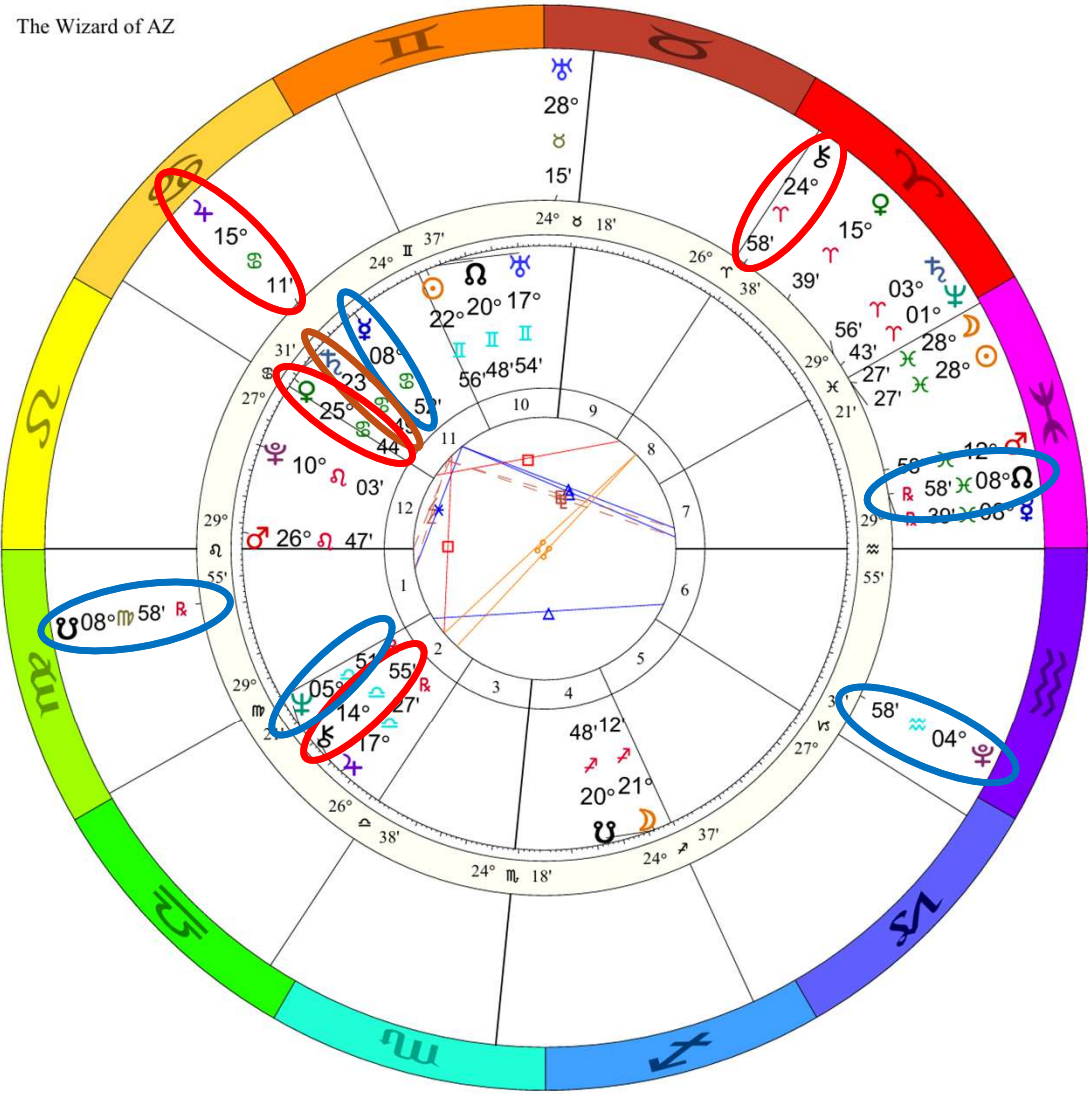

Doc Benton
The Wizard of AZ

Inner Ring:
Donald Trump
June 14, 1946
10:54 AM
Queens, New York
40 N 43 73 W 52
Daylight Saving Time
Time Zone: 5 hours West
Tropical Campanus
NATAL CHART

Outer Ring:
New Moon Mar 18 2026
March 18, 2026
6:23:12 PM
Scottsdale, Arizona
33N30'33" 111W53'54"
Standard Time
Time Zone: 7 hours West
Tropical 0-Aries
New Moon
(astrological)

♁♂♂	2°57's	♃♁♁	0°06'a
♀♁♂	0°46's	♃♁♂	0°06'a
♂♁♀	0°45's	♃♁♁	0°09'a
♀♁♂	0°28's	♃♁♂	0°09'a
♂♁♀	0°17's	♃♁♂	0°16'a
♃♁♂	0°13's	♃♁♂	0°52'a
♃♁♂	0°10's	♃♁♂	1°48'a
♀♁♂	0°09's		

**Trump New Moon.
March 18, 2026**

**t. Chiron square n.
Venus**

**t. Jupiter square n.
Chiron**

**t. Lunar Nodal Axis
semisquare/sesquiqua
drate n. Saturn**

**t. Lunar Nodal Axis
sextile/trine n. Mercury**

**t. Pluto trine n.
Neptune**