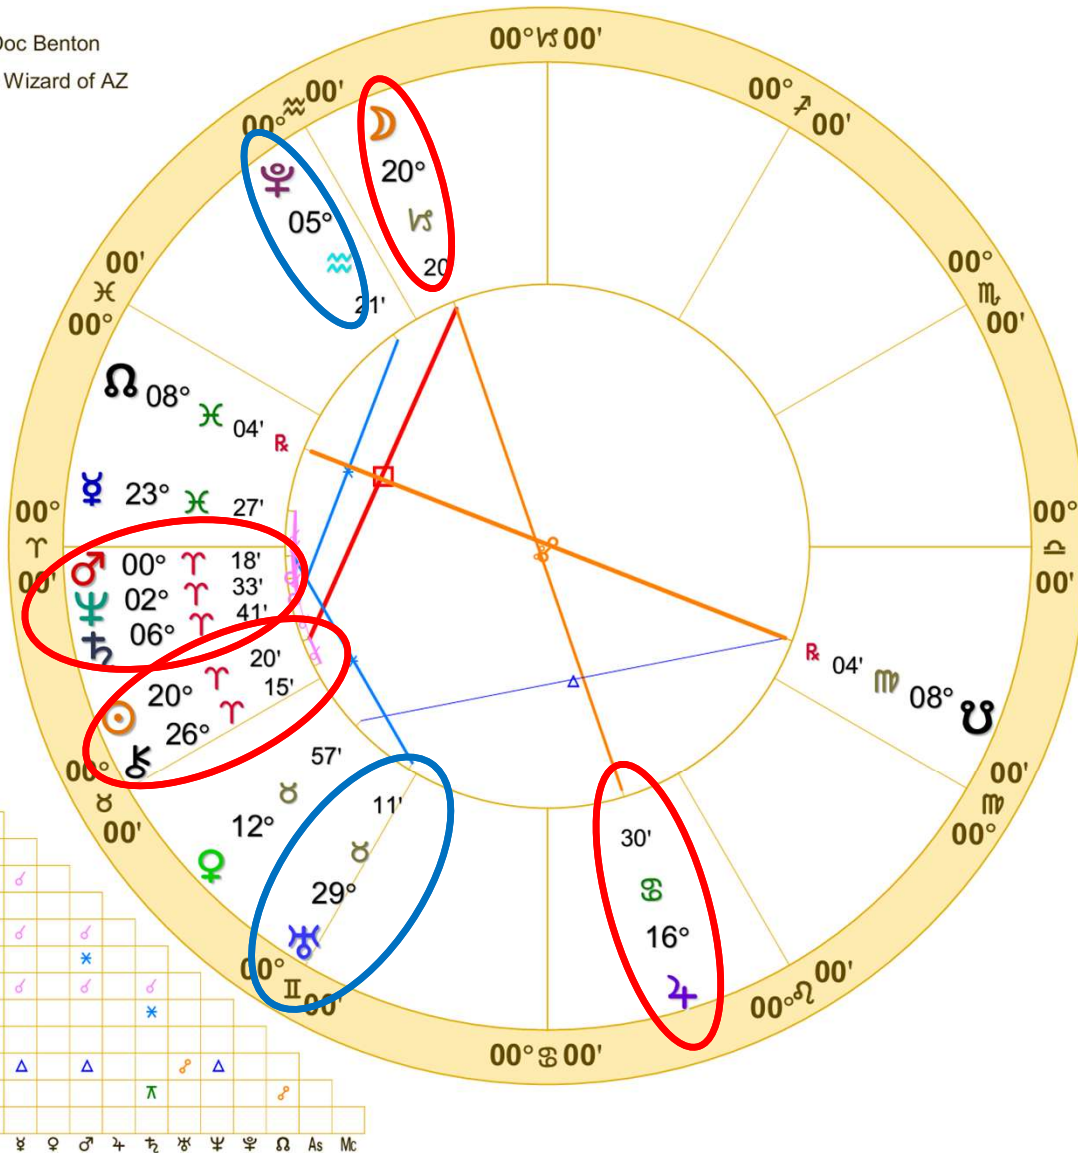

Doc Benton
The Wizard of AZ

NATAL CHART

3rd Quarter Moon
April 9, 2026
9:51:21 PM
Standard Time
Scottsdale, Arizona
33N30'33" 111W53'54"
Time Zone: 7 hours West
Geocentric
Tropical 0-Aries

3rd Quarter Moon
April 9, 2026

Saturn/Neptune/Mars
conjunction

Sun conjunct Chiron

Jupiter/Sun/Moon
t square

Saturn sextile Pluto

Uranus sextile Mars

	Long.	Decl.
☉	20° 20' 05"	7N 57
☾	20° 18' 20" 05"	25 S 41
♃	23° 27	4 S 46
♄	12 28 57	15N 41
♅	0° 18	0 S 48
♆	16 28 30	22N 48
♇	6° 41	0N 41
♈	29 28 11	19N 49
♉	2° 33	0 S 11
♊	5 22 21	22 S 47

☉♃	13°39's	☉☾	0°00'a
♀♄♅	4°53's	♃♃	2°15'a
♃♃♃	4°08's	☉♃♃	5°55'a
♄♃♃	3°50's	♃♃♃	6°23'a
♃♃♃	1°20's	♃♃♃	6°51'a
♃♃♃	1°07's	♃♃♃	9°06'a
♃♃♃	0°00'a	♃♃♃	13°14'a