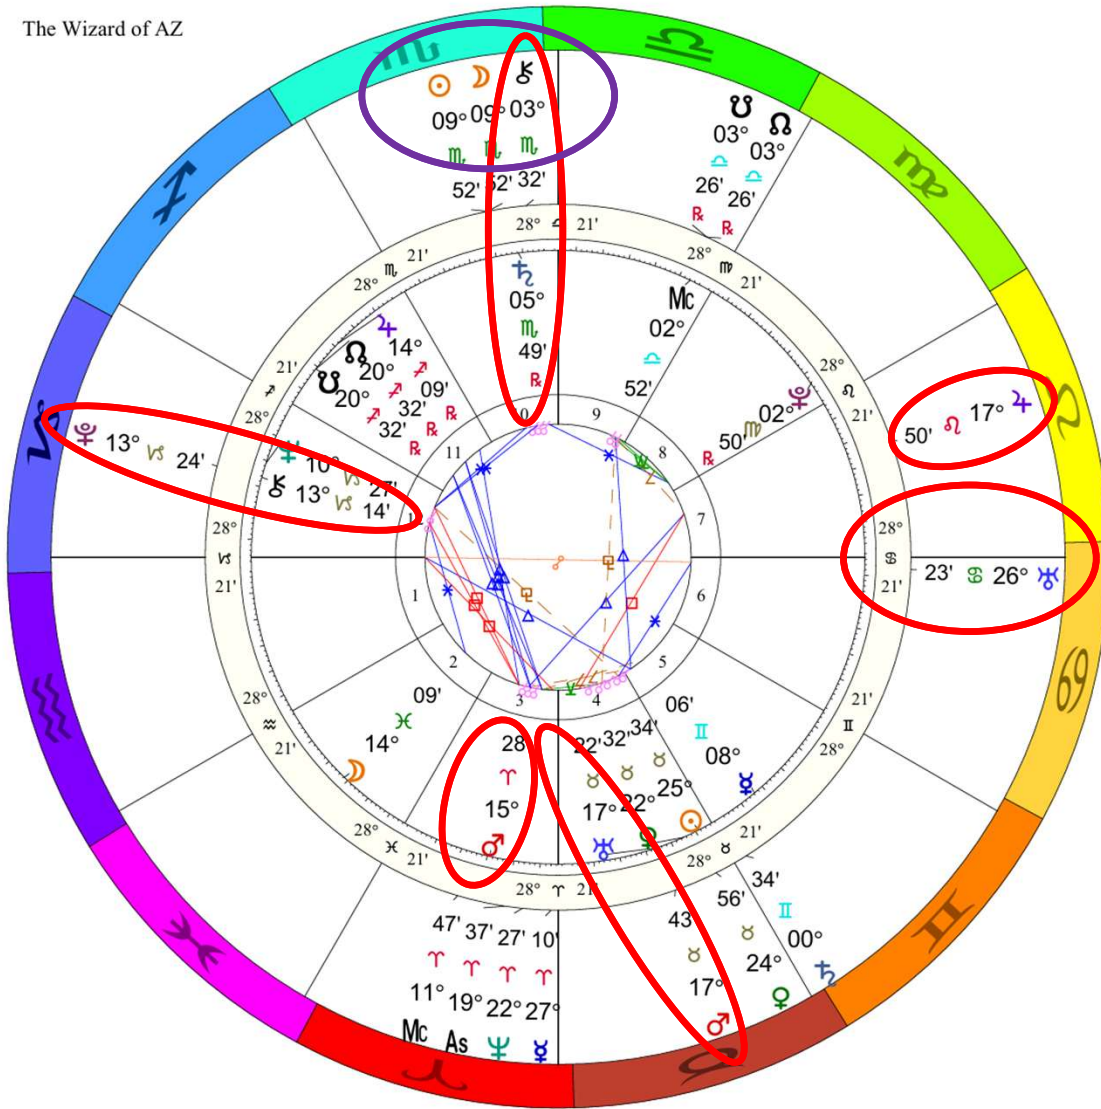

Doc Benton
The Wizard of AZ

Inner Ring:
Iran 1979
February 11, 1979
10:20 AM
Teheran, Iran
35 N 40 51 E 26
Standard Time
Time Zone: 3 hr 30 min East
Tropical Equal
8th Harmonic NATAL CHART

Outer Ring:
New Moon Apr 17 2026
April 17, 2026
4:51:30 AM
Scottsdale, Arizona
33N30'33" 111W53'54"
Standard Time
Time Zone: 7 hours West
Tropical 0-Aries
8th Harmonic New
Moon (astrological)

Iran/New Moon 8th Harmonic

t. Pluto conjunct/square n.
Chiron/Mars

t. Chiron conjunct n.
Saturn

t. Mars/Jupiter
conjunct/square n. Uranus

t. Uranus conjunct n.
Descendant

t. Sun/Moon/Chiron
conjunct in 10th House

♀♂♂	4°49's	♄♃♀	0°31'a
♂♂♂♂	4°09's	♄♂♄	0°34'a
♂♂♂♂	4°03's	♄♂♂	0°34'a
♂♂♂♂	4°02's	♄♂♂	0°35'a
♀♂♀	2°23's	♄♂♂	0°35'a
♄♂♂♂	2°18's	♄♂♂♂	0°36'a
♂♂♂♂	1°58's	♄♂♂♂	0°36'a
♄♂♂♂	1°56's	♄♂♀	0°39'a
♂♂♂♂	1°56's	♄♂♂	0°48'a
♄♂♂♂	1°20's	♂♂♂♂	0°54'a
♂♂♂♂	1°11's	♄♂♂♂	0°54'a
♄♂♂♂	0°45's	♂♂♂♂	1°27'a
♄♂♂♂	0°42's	♂♂♂♂	2°13'a
♄♂♂♂	0°39's	♂♂♂♂	2°18'a
♄♂♂♂	0°27's	♄♂♂♂	2°22'a
♄♂♂♂	0°21's	♄♂♂♂	2°22'a
♄♂♂♂	0°09's	♄♂♂♂	2°57'a
♄♂♂♂	0°05's	♄♂♂♂	3°41'a
♄♂♂♂	0°02's	♄♂♂♂	4°59'a
♄♂♂♂	0°06'a	♄♂♂♂	6°59'a
♄♂♂♂	0°10'a