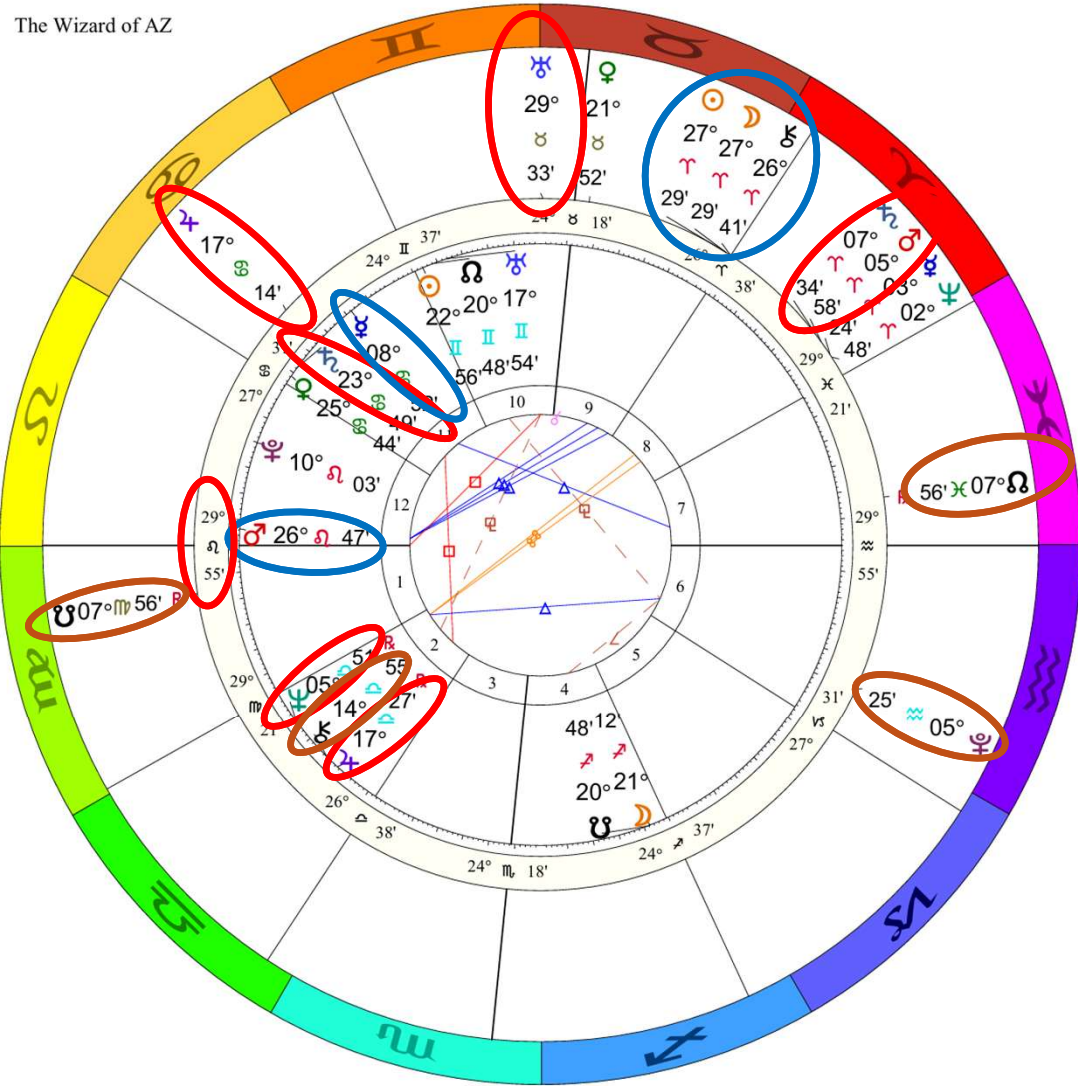

Doc Benton
The Wizard of AZ

Inner Ring:
Donald Trump
June 14, 1946
10:54 AM
Queens, New York
40 N 43 73 W 52
Daylight Saving Time
Time Zone: 5 hours West
Tropical Campanus
NATAL CHART

Outer Ring:
New Moon Apr 17 2026
April 17, 2026
4:51:30 AM
Scottsdale, Arizona
33N30'33" 111W53'54"
Standard Time
Time Zone: 7 hours West
Tropical Campanus
New Moon
(astrological)

♃♄♀	2°26's	♂♂♂	0°05's
♃♄♂	1°44's	♂♂♂	0°13'a
♃♄♂	0°56's	♂♂♂	0°22'a
♂♂♂	0°42's	♂♂♂	0°23'a
♂♂♂	0°42's	♂♂♂	0°23'a
♂♂♂	0°23's	♂♂♂	0°25'a
♂♂♂	0°07's		

Trump New Moon April 17, 2026

t. Uranus square n. Ascendant

t. Saturn/Mars opposite n. Neptune

t. Jupiter square n. Jupiter

t. Uranus sesquiquadrate n. Chiron

t. Pluto semisquare/sesquiquadrate n. Lunar Nodal Axis

t. Chiron/Sun/Moon trine n. Mars

t. Pluto trine n. Neptune