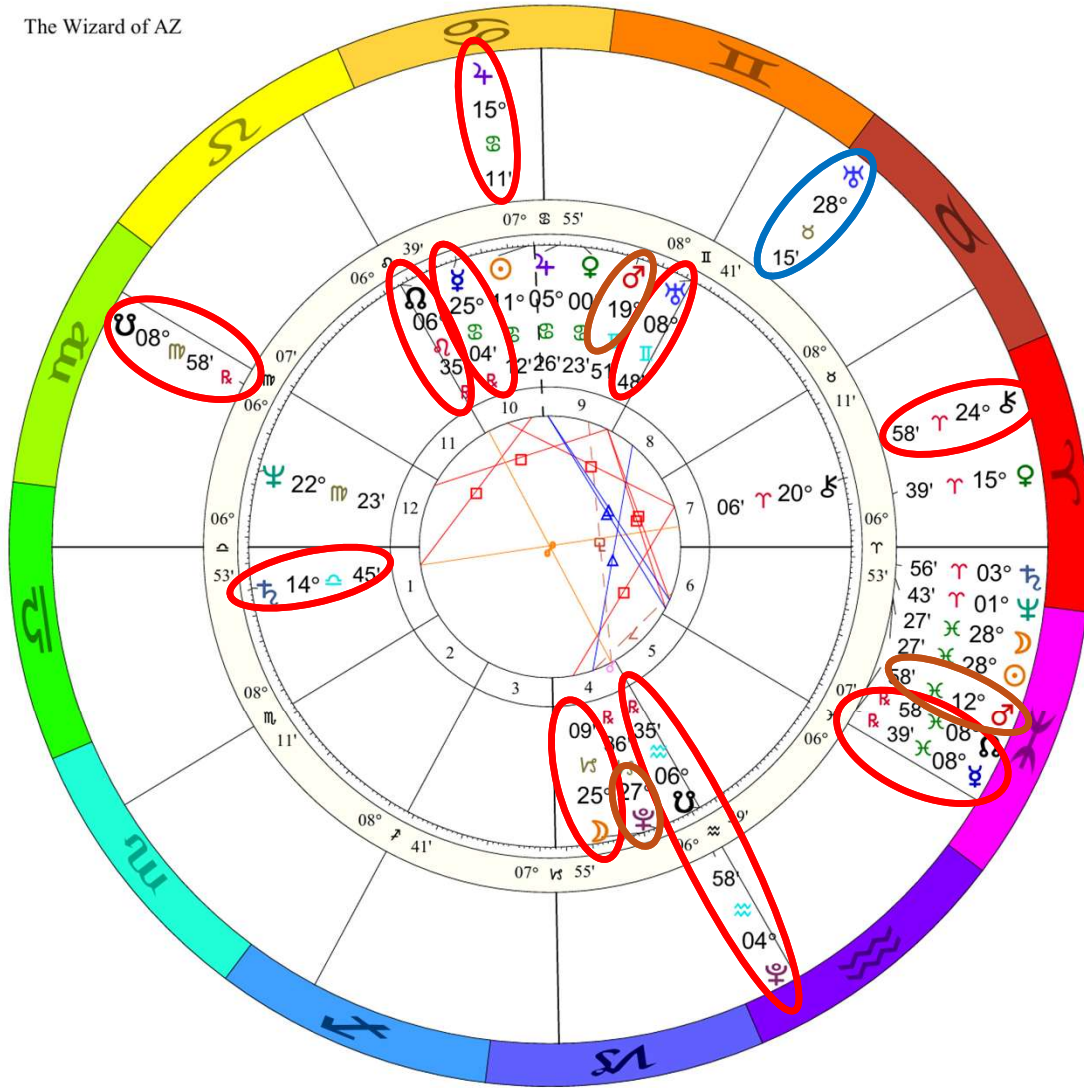

Doc Benton
The Wizard of AZ

Inner Ring:
USA Libra
July 2, 1776
11:50 AM
Philadelphia, PA
39N57'08" 75W09'51"
Standard Time
Time Zone: 5 hours West
Tropical Campanus
NATAL CHART

Outer Ring:
New Moon Mar 18 2026
March 18, 2026
6:23:12 PM
Scottsdale, Arizona
33N30'33" 111W53'54"
Standard Time
Time Zone: 7 hours West
Tropical 0-Aries
New Moon
(astrological)

♃♂♂	1°03's	♃♂♂	0°09'a
♃♂♂	0°55's	♃♂♂	0°09'a
♃♂♂	0°39's	♃♂♂	0°27'a
♃♂♂	0°22's	♃♂♂	0°44'a
♃♂♂	0°11's	♃♂♂	1°03'a
♃♂♂	0°10's	♃♂♂	1°37'a
♃♂♂	0°06'a	♃♂♂	1°37'a
♃♂♂	0°07'a		

USA New Moon March 18, 2026

t. Mercury/Lunar Nodal Axis
square n. Uranus

t. Pluto conjunct n. Lunar
Nodal Axis

t. Chiron square n.
Moon/Mercury

t. Jupiter square n. Saturn

t. Pluto sesquiquadrate n.
Mars

t. Mars semisquare n. Pluto

t. Uranus trine n. Pluto