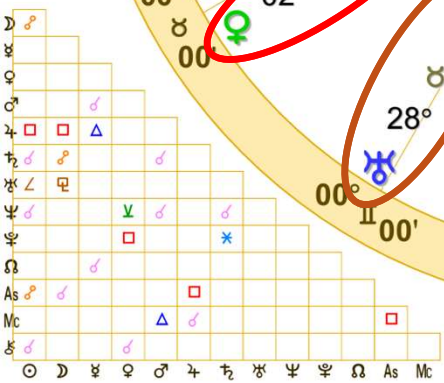

Doc Benton
The Wizard of AZ

Full Moon (astrological)

Full Moon Apr 1 2026

April 1, 2026

7:11:41 PM

Standard Time

Scottsdale, Arizona

33N30'33" 111W53'54"

Time Zone: 7 hours West

Geocentric

Tropical 0-Aries

Full Moon April 1, 2026

Saturn conjunct
Neptune

Pluto square Venus

Saturn sextile Pluto

Mercury trine Jupiter

Uranus
sesquiquadrate/semi
square Moon/Sun

	Long.	Decl.
☉	12° 21' 10"	4N 53
☽	12° 21' 11"	7 S 32
♄	14° 39'	7 S 24
♀	2 8 59	12N 08
♂	23 38 58	3 S 21
♃	15 35 51	22N 52
♅	5 7 41	0N 18
♁	28 38 49	19N 44
♆	2 7 15	0 S 18
♇	5 33 14	22 S 47

♃♅	10°06's	♄♃	1°12'a
♀♄	7°13's	♁♁	1°27'a
♁♅	6°40's	♁♁	1°27'a
♃♅	6°40's	♀♁	2°15'a
♄♅	5°57's	♁♃	3°30'a
♄♁	5°57's	♁♃	3°30'a
♅♅	3°26's	♃♅	8°16'a
♀♅	0°44's	♄♃	9°19'a
♅♁	0°27's	♃♅	11°43'a
♃♁	0°00's	♃♅	13°25'a
♁♅	0°00'a