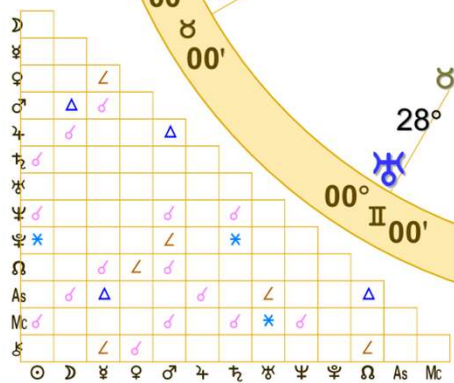

Doc Benton
The Wizard of AZ

NATAL CHART

Saturn 0 Declination
 March 26, 2026
 12:00 PM
 Standard Time
 Scottsdale, Arizona
 33N30'33" 111W53'54"
 Time Zone: 7 hours West
 Geocentric
 Tropical 0-Aries

	Long.	Decl.
☉	6° 07' 41"	2° N 26'
☽	18° 58' 28"	26° N 03'
☿	10° 07'	8° S 07'
♀	25° 13'	9° N 09'
♂	19° 02'	5° S 19'
♃	15° 29'	22° N 54'
♅	4° 54'	0° S 00'
♁	28° 33'	19° N 40'
♃	2° 00'	0° S 24'
♁	5° 08'	22° S 48'

Saturn 0 Degree Declination March 26, 2026

Saturn conjunct Sun/Neptune

Venus conjunct Chiron

Venus/Chiron semisquare/sesquiquadr ate Lunar Nodal Axis/Mercury

Mars semisquare Pluto

Sun/Saturn sextile Pluto

Jupiter conjunct Moon

♂♂♂	10° 19' s	♁♂♂	1° 23' s
♁♂♂	8° 56' s	♁♂♂	1° 14' s
♁♂♂	4° 07' s	♁♂♂	1° 00' s
♁♂♂	3° 33' s	♁♂♂	0° 07' s
♁♂♂	3° 30' s	♁♂♂	0° 00' a
♁♂♂	2° 53' s	♁♂♂	0° 04' a
♁♂♂	1° 41' s	♁♂♂	0° 11' a
♁♂♂	1° 41' s	♁♂♂	0° 14' a
♁♂♂	1° 30' s	♁♂♂	0° 18' a
♁♂♂	1° 30' s	♁♂♂	1° 05' a
♁♂♂	1° 23' s	♁♂♂	12° 58' a

Doc Benton
The Wizard of AZ

Full Moon (astrological)

Full Moon Apr 1 2026

April 1, 2026

7:11:41 PM

Standard Time

Scottsdale, Arizona

33N30'33" 111W53'54"