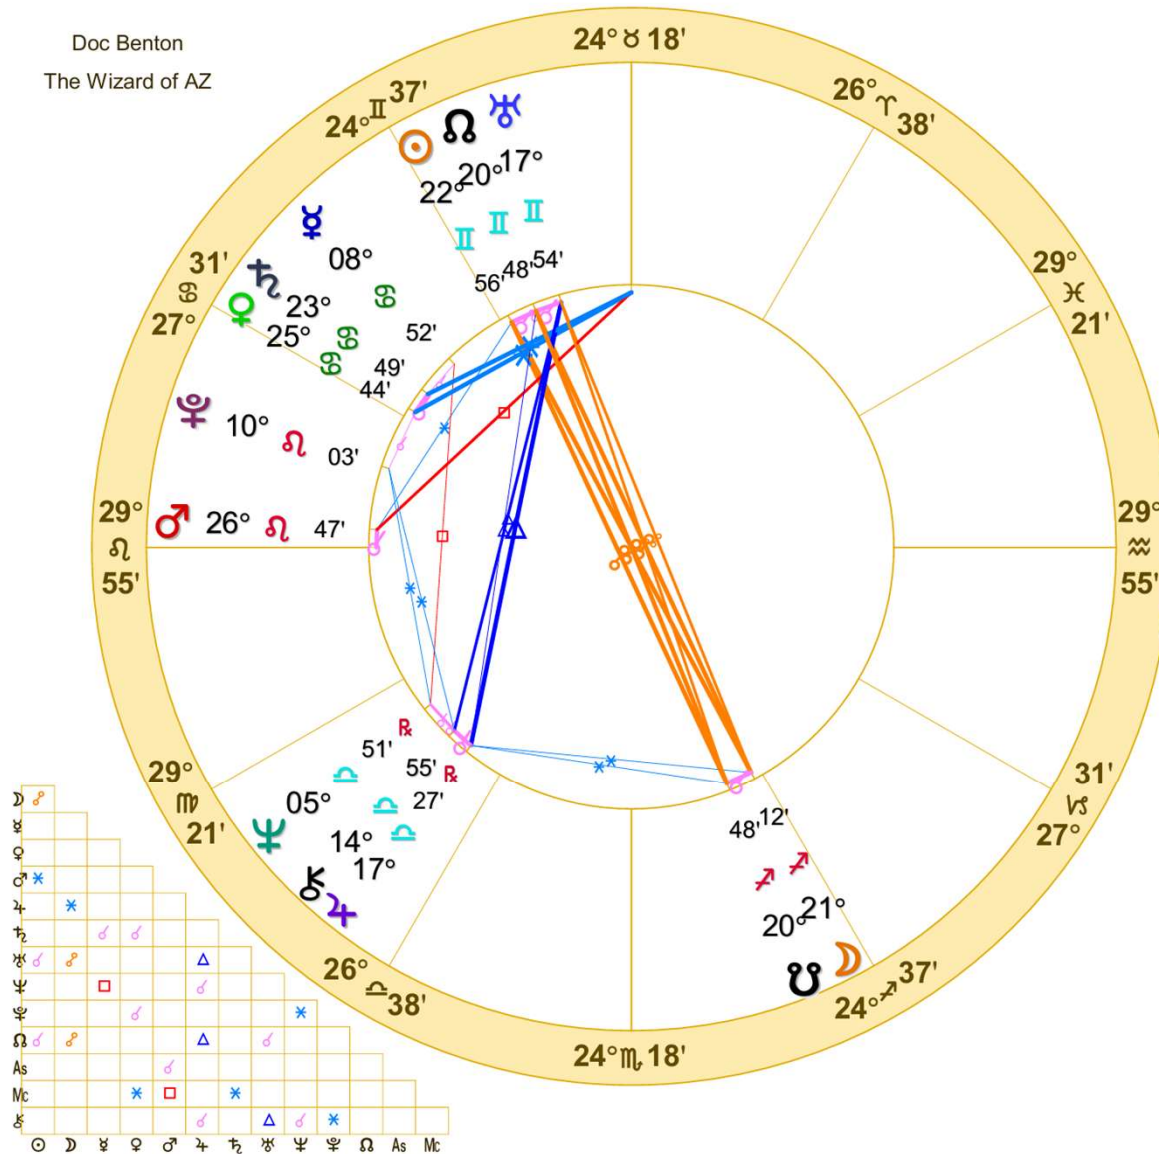

USA New Moon April 17, 2026

t. Lunar Nodal Axis square n. Uranus

t. Sun/Moon/Chiron square n. Pluto

t. Saturn/Mars
conjunct/opposite/square n.
Descendant/Ascendant/Midheaven

t. Pluto conjunct n. Lunar Nodal Axis

TRUMP

(MARCH 18 – APRIL 17)

Doc Benton
The Wizard of AZ

NATAL CHART

Donald Trump
June 14, 1946
10:54 AM
Daylight Saving Time
Queens, New York
40 N 43 73 W 52
Time Zone: 5 hours West
Geocentric
Tropical Campanus