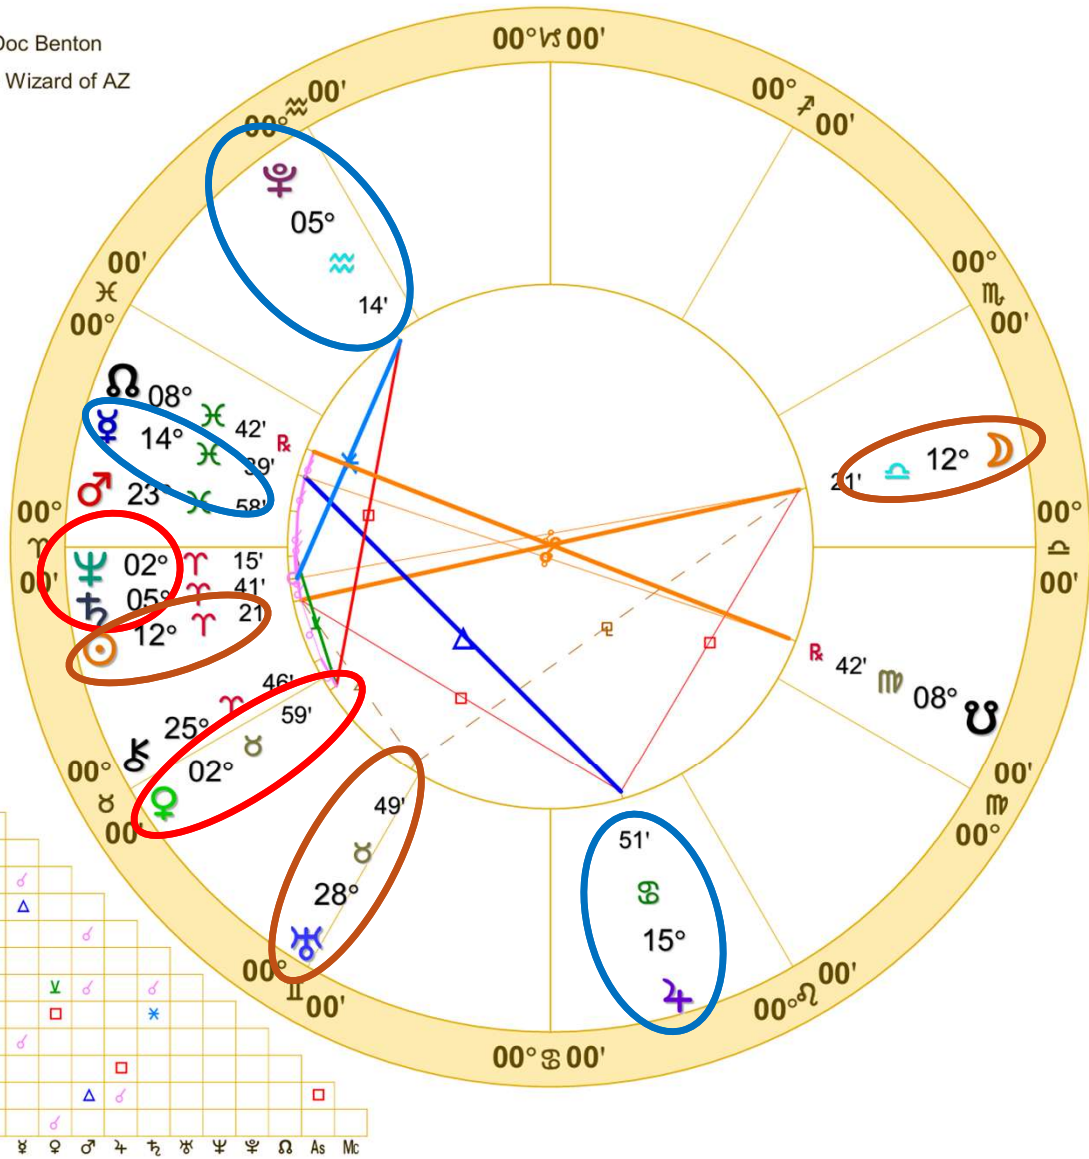

Doc Benton
The Wizard of AZ

NATAL CHART

Saturn 0 Declination
 March 26, 2026
 12:00 PM
 Standard Time
 Scottsdale, Arizona
 33N30'33" 111W53'54"
 Time Zone: 7 hours West
 Geocentric
 Tropical 0-Aries

	Long.	Decl.
☉	6° 07' 41"	2° N 26'
☽	18° 58' 28"	26° N 03'
☿	10° 07'	8° S 07'
♀	25° 13'	9° N 09'
♂	19° 02'	5° S 19'
♃	15° 29'	22° N 54'
♅	4° 54'	0° S 00'
♁	28° 33'	19° N 40'
♃	2° 00'	0° S 24'
♁	5° 08'	22° S 48'

Saturn 0 Degree Declination March 26, 2026

Saturn conjunct Sun/Neptune

Venus conjunct Chiron

Venus/Chiron semisquare/sesquiquadr ate Lunar Nodal Axis/Mercury

Mars semisquare Pluto

Sun/Saturn sextile Pluto

Jupiter conjunct Moon

♂♂♂	10° 19' s	♁♂♂	1° 23' s
♁♂♂	8° 56' s	♁♂♂	1° 14' s
♁♂♂	4° 07' s	♁♂♂	1° 00' s
♁♂♂	3° 33' s	♁♂♂	0° 07' s
♁♂♂	3° 30' s	♁♂♂	0° 00' a
♁♂♂	2° 53' s	♁♂♂	0° 04' a
♁♂♂	1° 41' s	♁♂♂	0° 11' a
♁♂♂	1° 41' s	♁♂♂	0° 14' a
♁♂♂	1° 30' s	♁♂♂	0° 18' a
♁♂♂	1° 30' s	♁♂♂	1° 05' a
♁♂♂	1° 23' s	♁♂♂	12° 58' a

Doc Benton
The Wizard of AZ

Full Moon (astrological)

Full Moon Apr 1 2026

April 1, 2026

7:11:41 PM

Standard Time

Scottsdale, Arizona

33N30'33" 111W53'54"