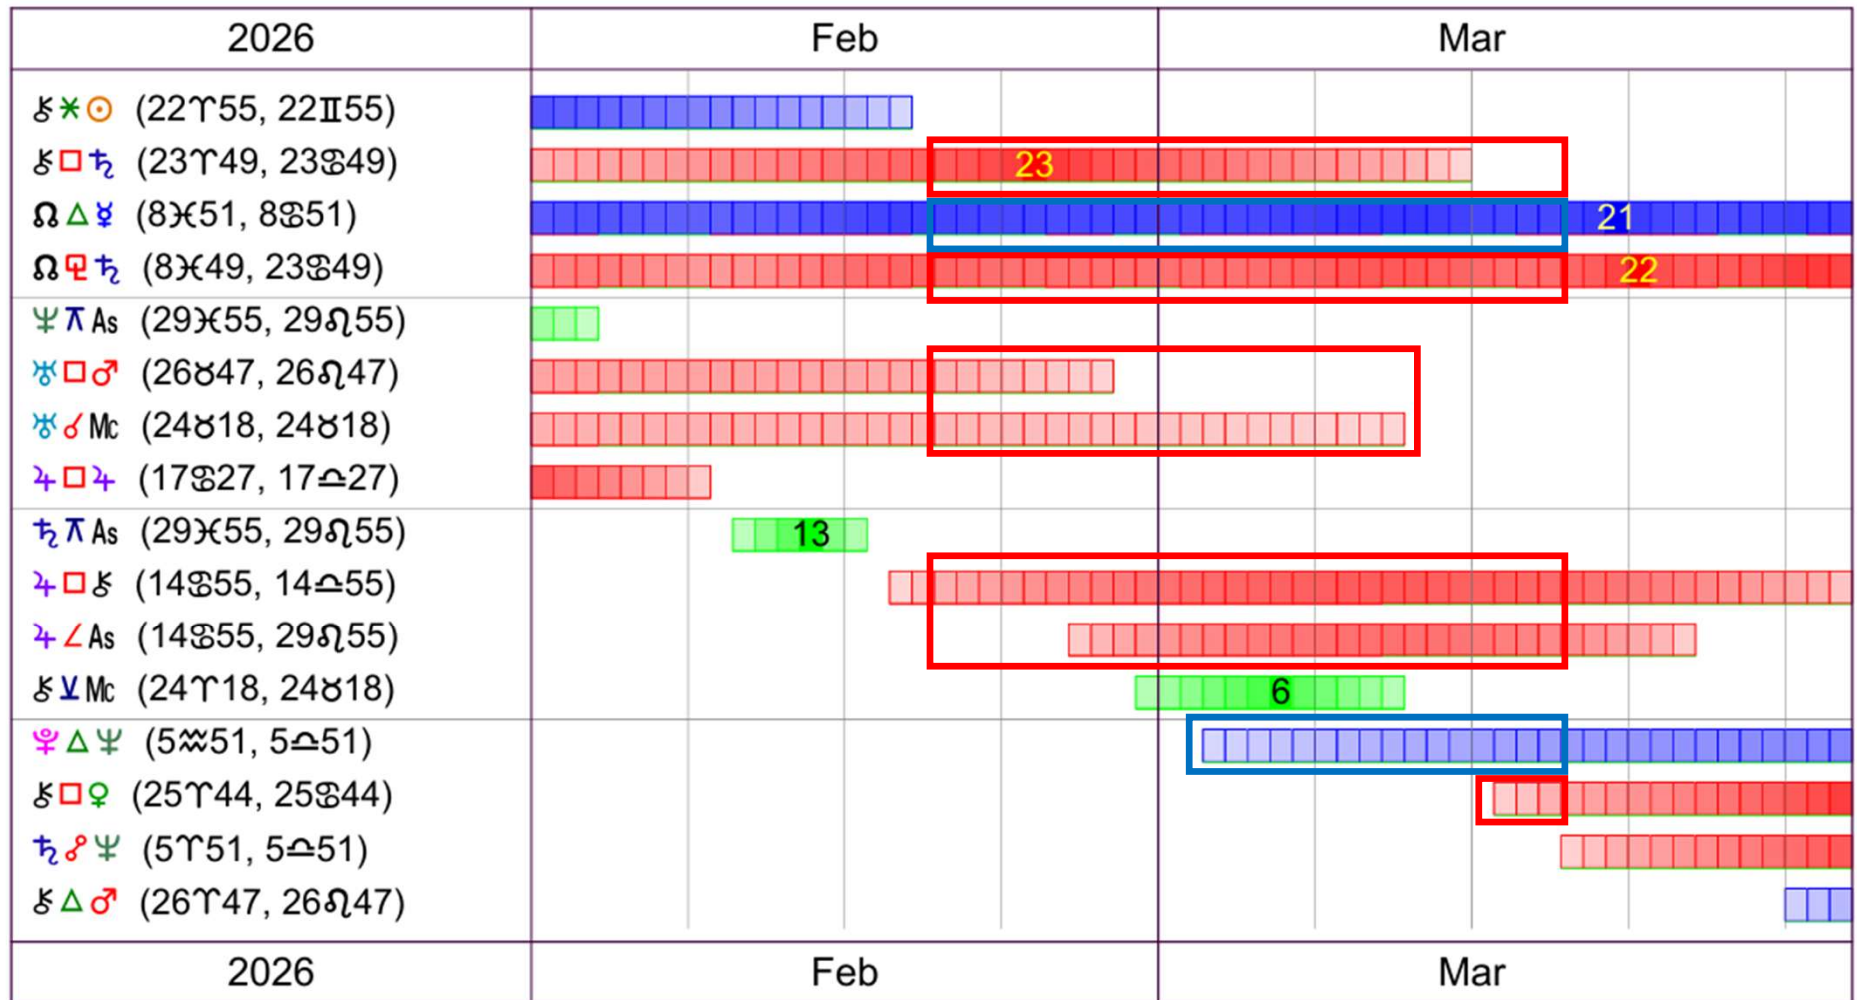

Donald Trump NATAL CHART

Transit to Natal: