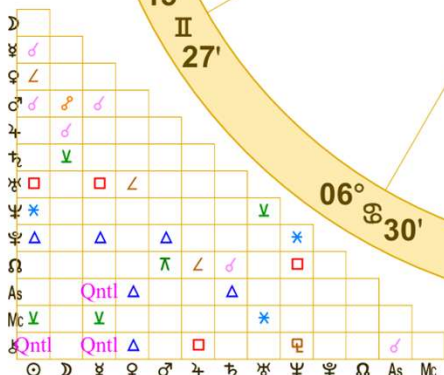

Doc Benton
The Wizard of AZ

NATAL CHART

Iran 1979
February 11, 1979
10:20 AM
Standard Time
Teheran, Iran
35 N 40 51 E 26
Time Zone: 3 hr 30 min East
Geocentric
Tropical Campanus

Iran

**Chiron conjunct
Ascendant**

**Neptune square
Lunar Nodal Axis**

	Long.	Decl.
☉	21° 56' 49"	14 S 12
☽	13° 01' 04"	14 N 03
♃	23° 31'	15 S 34
♄	6° 34'	20 S 52
♅	16° 56'	16 S 47
♆	1° 46R	20 N 26
♇	11° 59R	8 N 55
♈	20° 55'	17 S 39
♉	20° 03'	21 S 40
♊	19° 06R	8 N 40

♃♄	11° 15's	♀ Qntl ♃	1° 00's
♃♅	6° 35's	♃♃	0° 57's
♃♆	5° 35's	♃♂	0° 55's
♃♇	5° 35's	♃♄	0° 48's
♃♈	5° 01's	♃♅	0° 48's
♃♉	4° 24's	♀♄♂	0° 44's
♃♊	3° 38's	♀♅♂	0° 39's
♃♋	3° 21's	♃♆♂	0° 21's
♃♌	2° 51's	♃ Qntl ♄	0° 07's
♃♍	2° 35's	♃♇♃	0° 00'a
♃♎	2° 29's	♃♈♀	0° 23'a
♃♏	2° 29's	♃♉♃	0° 38'a
♃♐	1° 56's	♃♊♃	0° 38'a
♃♑	1° 53's	♃♋♃	0° 39'a
♃♒	1° 53's	♃♌♃	0° 52'a
♃ Qntl ♂	1° 47's	♃ Qntl ♄	1° 27'a
♃♓	1° 34's	♃♍♃	2° 10'a
♀♄♂	1° 10's	♃♆♃	3° 55'a
♃♌♃	1° 02's	♃♇♂	4° 41'a
♃♈♃	1° 02's