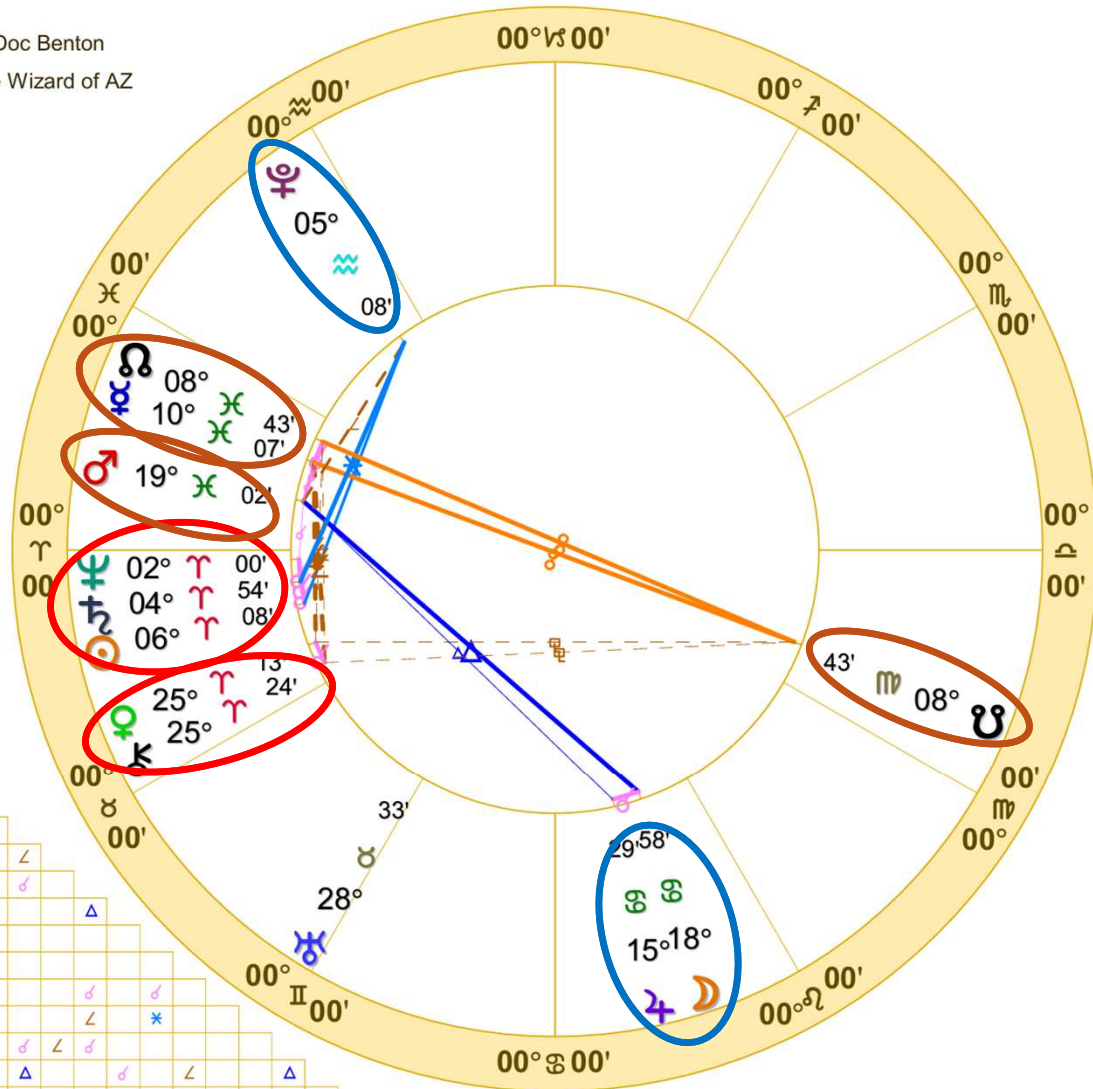

New Moon March 18, 2026

Saturn conjunct Neptune

Jupiter square Venus

Mercury conjunct Lunar Nodal Axis

Chiron semisquare/sesquiquadrat e Mercury/Lunar Nodal Axis

Jupiter trine Mars

Uranus sextile Sun/Moon

Pluto sextile Saturn/Neptune

Doc Benton
The Wizard of AZ

NATAL CHART

Saturn 0 Declination
 March 26, 2026
 12:00 PM
 Standard Time
 Scottsdale, Arizona
 33N30'33" 111W53'54"
 Time Zone: 7 hours West
 Geocentric
 Tropical 0-Aries

	Long.	Decl.
☉	6° 07' 41"	2° N 26'
☽	18° 58' 28"	26° N 03'
☿	10° 07'	8° S 07'
♀	25° 13'	9° N 09'
♂	19° 02'	5° S 19'
♃	15° 29'	22° N 54'
♅	4° 54'	0° S 00'
♁	28° 33'	19° N 40'
♃	2° 00'	0° S 24'
♁	5° 08'	22° S 48'