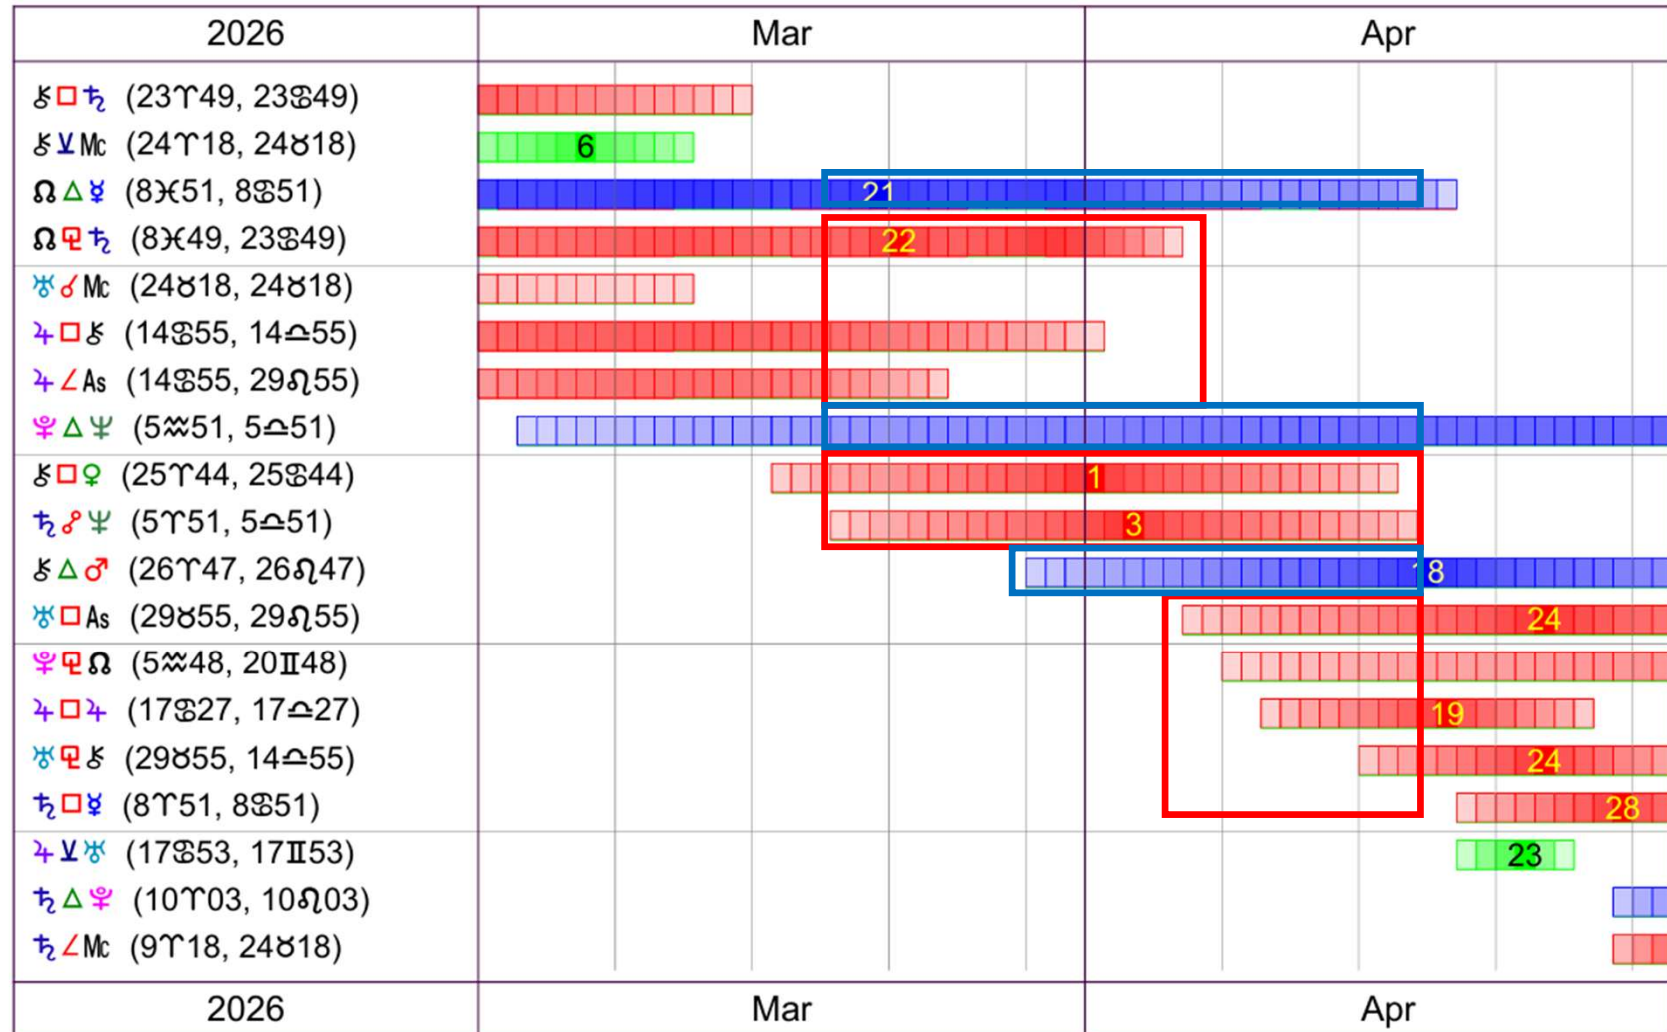

Donald Trump NATAL CHART

Transit to Natal: