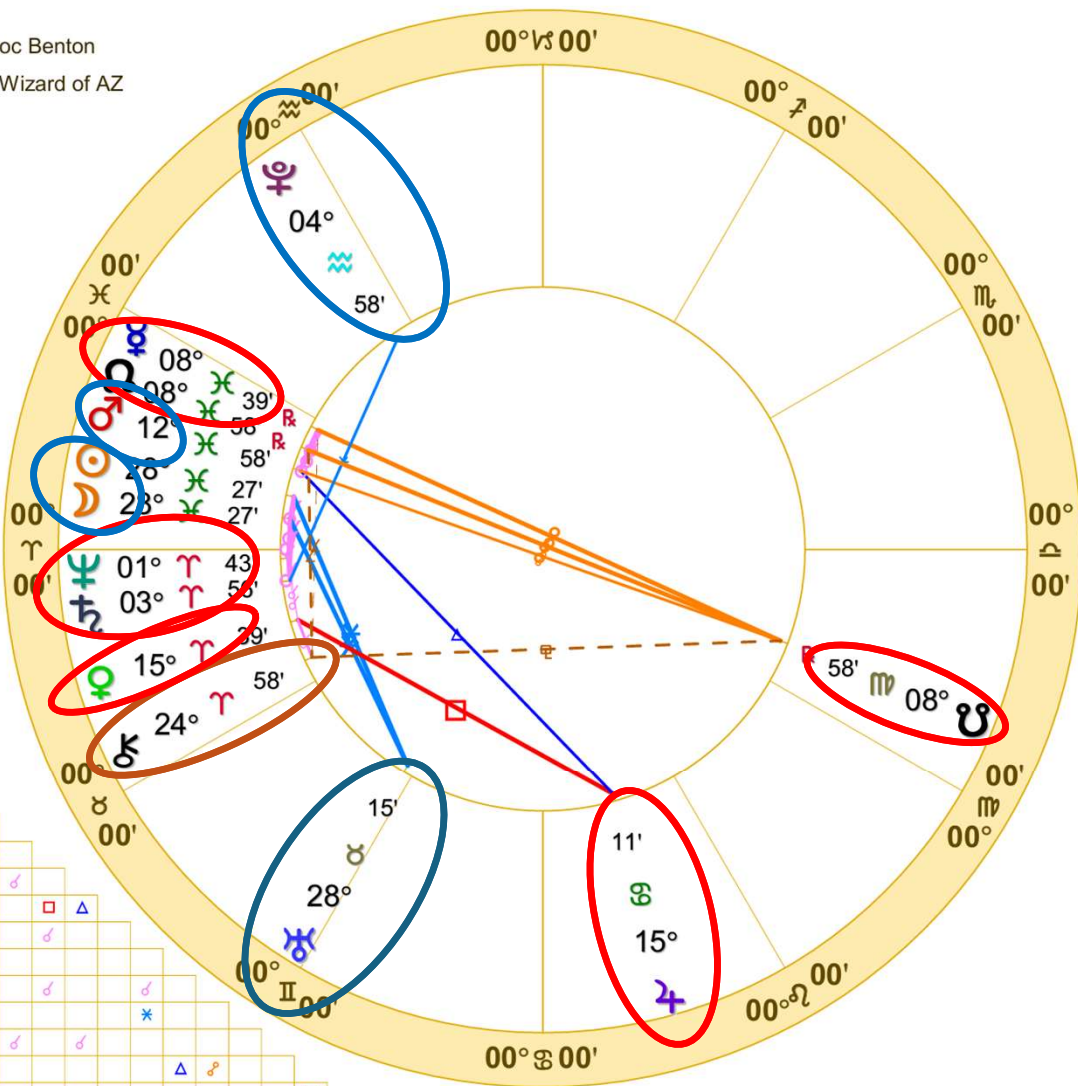

THE WORLD
(MARCH 18 – APRIL 17)

Transits NATAL CHART

Transit to Transit:

2026	Mar	Apr
♁♌♋ (9♌05, 24♌05)	[Red bar]	
♃♈♋ (1♌04, 1♌04)	[Red bar] [Red box]	
♂♁♋ (0♌13, 15♌13)	2	
♂♊♋ (1♌09, 1♌09)	3	
♂♊♃ (2♌17, 2♌17)	5	
♂♊♎ (4♌44, 4♌44)	8	
♂♈♁ (8♌55, 8♌55)	[Red bar] 13	
♂♌♋ (9♌44, 24♌44)	14	
♂♁♋ (15♌16, 15♌16)	[Blue box] 21	
♃♈♎ (5♌10, 5♌10)	[Blue bar] 28	
♂♌♎ (20♌10, 5♌10)	28	
♂♊♋ (25♌55, 25♌55)	4	
♂♈♁ (29♌07, 29♌07)	8	
♂♈♋ (2♌40, 2♌40)	[Red box] 13	
♂♈♃ (7♌50, 7♌50)	[Red bar] 19	
♂♈♎ (5♌25, 5♌25)	16	
♃♊♁ (7♌47, 7♌47)	18	
♂♊♁ (7♌39, 7♌39)	19	
♂♌♁ (15♌12, 0♌12)	29	
2026	Mar	Apr

Doc Benton
The Wizard of AZ

New Moon (astrological)

New Moon Mar 18 2026
 March 18, 2026
 6:23:12 PM
 Standard Time
 Scottsdale, Arizona
 33N30'33" 111W53'54"
 Time Zone: 7 hours West
 Geocentric
 Tropical 0-Aries