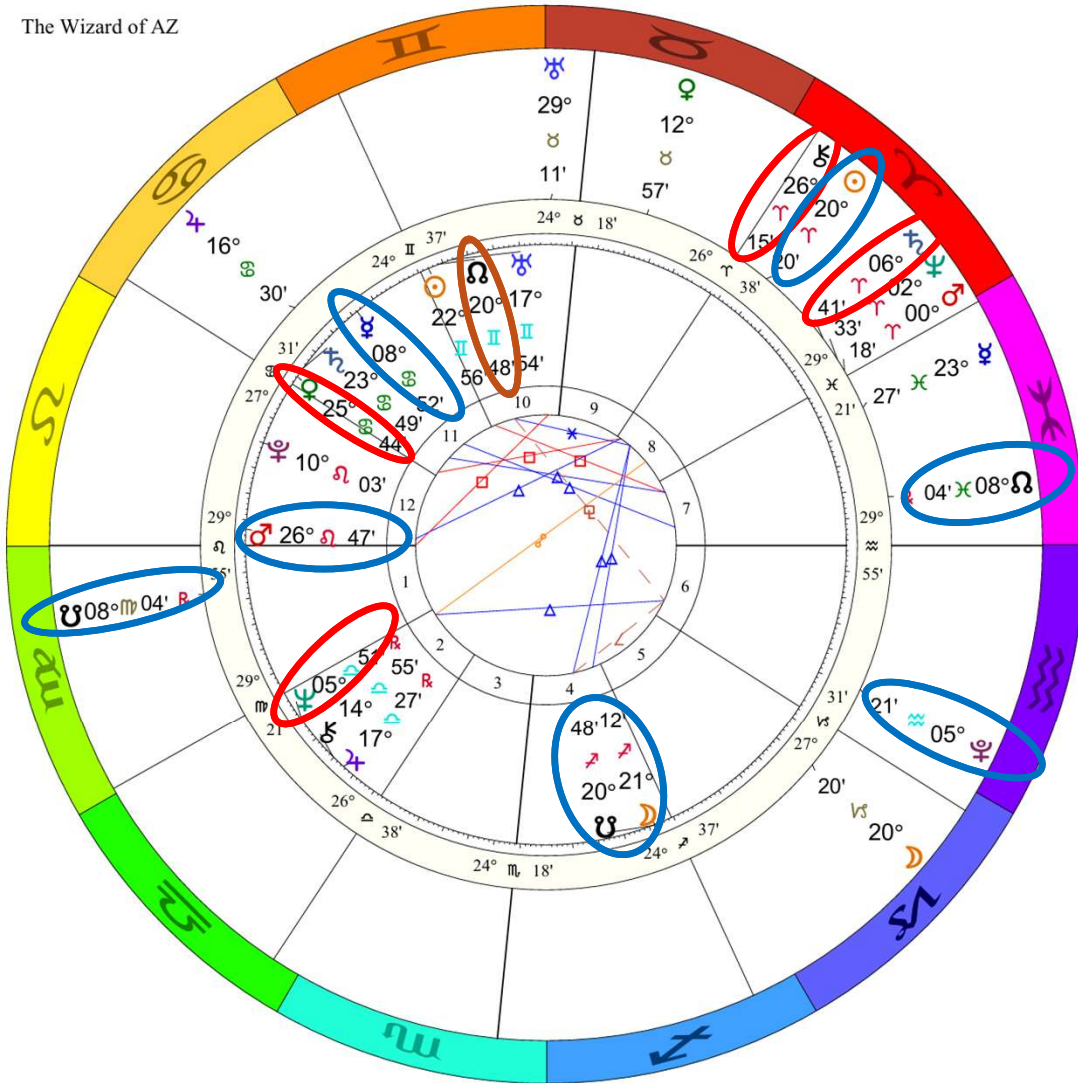

Doc Benton
The Wizard of AZ

Inner Ring:
Donald Trump
June 14, 1946
10:54 AM
Queens, New York
40 N 43 73 W 52
Daylight Saving Time
Time Zone: 5 hours West
Tropical Campanus
NATAL CHART

Outer Ring:
3rd Quarter Moon
April 9, 2026
9:51:21 PM
Scottsdale, Arizona
33N30'33" 111W53'54"
Standard Time
Time Zone: 7 hours West
Tropical 0-Aries
NATAL CHART

♃♁♁	0°52's	♁♃♄	0°27'a
♄♂♃	0°51's	♃♂♄	0°27'a
♂♁♁	0°47's	♁♂♁	0°28'a
♁♁♂	0°44's	♄♁♁	0°28'a
♂♁♂	0°31's	♄♁♄	0°30'a
♁♁♂	0°31's	♂♁♂	0°31'a
♃♁♂	0°22'a		

Trump 3rd Quarter Moon, April 9, 2026

t. Chiron square n. Venus

t. Saturn opposite n. Neptune

t. Pluto semisquare/sesquiquadrate n. Lunar Nodal Axis

t. Lunar Nodal Axis trine/sextile n. Mercury

t. Sun sextile/trine n. Lunar Nodal Axis

t. Chiron trine n. Mars

t. Pluto trine n. Neptune