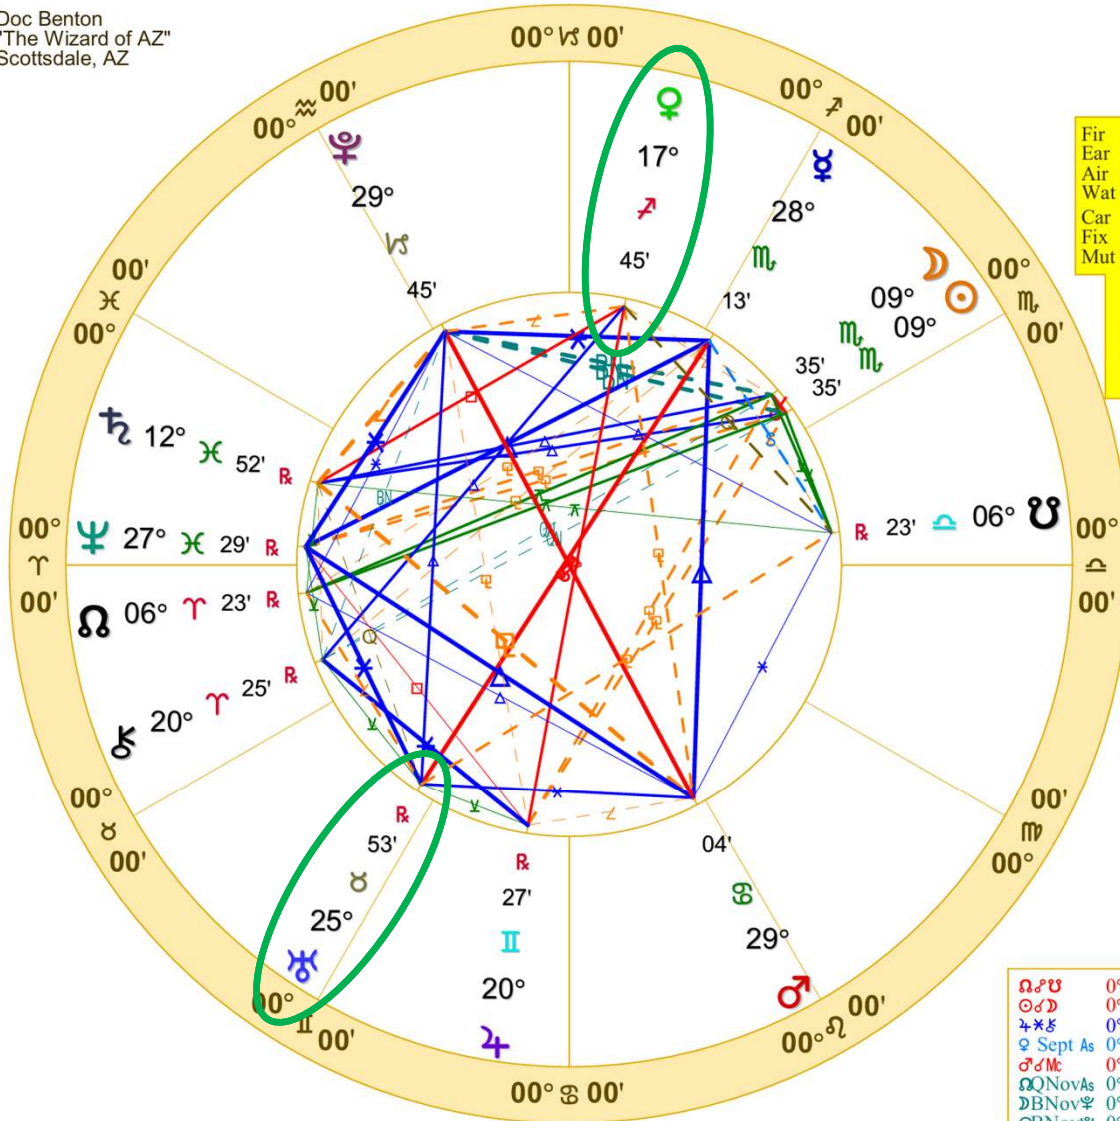

Doc Benton
 "The Wizard of AZ"
 Scottsdale, AZ

New Moon (astrological)

New Moon Nov 1 2024

November 1, 2024

5:46:54 AM

Standard Time

Scottsdale, Arizona

33N30'33" 111W53'54"