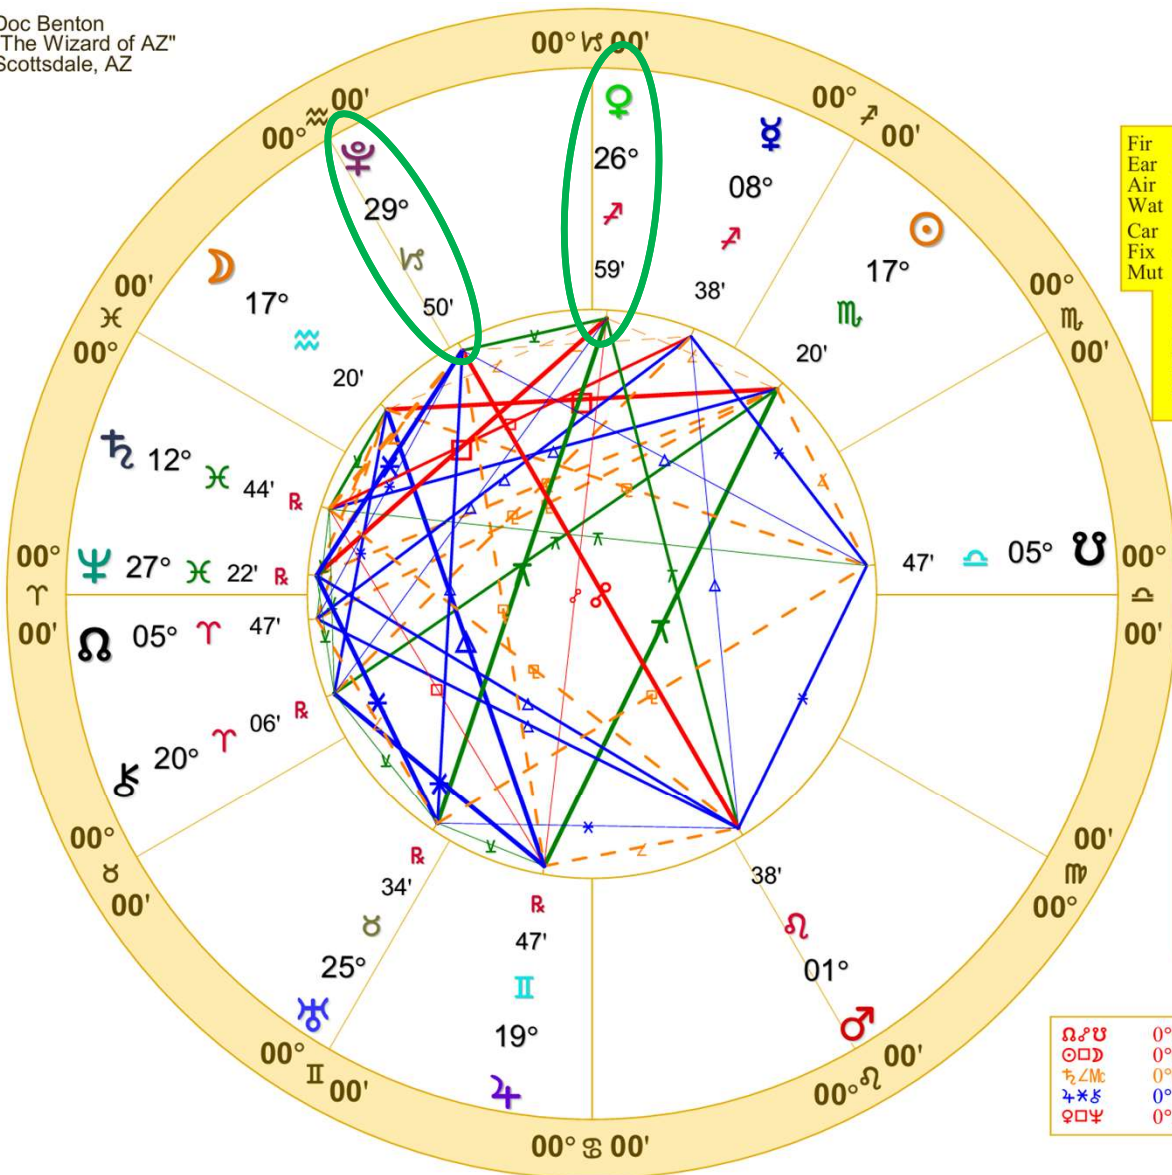

Doc Benton
"The Wizard of AZ"
Scottsdale, AZ

NATAL CHART

1st Quarter Moon

November 8, 2024
10:55:13 PM
Standard Time
Scottsdale, Arizona
33N30'33" 111W53'54"
Time Zone: 7 hours West
Geocentric
Tropical 0-Aries

Fir	3	1
Ear	2	0
Air	2	0
Wat	3	0
Car	1	0
Fix	4	1
Mut	5	0
P	A	S
L	A	C
A	N	E
N	E	N
E	N	D

	Long.	Decl.	Speed
☉	17 17 19'33"	17 S 00	1 00
☽	17 27 19'32"	19 S 20	13 38
♃	8 27 38	24 S 15	1 17
♀	26 27 59	25 S 29	1 12
♂	1 02 38	21 N 26	0 18
♄	19 11 47R	22 N 20	0 06R
♅	12 26 44R	8 S 44	0 01R
♆	25 28 34R	18 N 54	0 02R
♇	27 26 22R	2 S 15	0 01R
♈	29 17 50	23 S 22	0 01
♉	20 11 06R	8 N 49	0 02R
♊	5 11 47	2 N 18	0 00
♋	6 02 22	18 N 41	0 49
♌	27 11 48	10 N 41	1 02
♍	5 02 47	2 S 18	0 00

♁♂♃	0°00'a	♃♂♄	0°26's	♄♂♅	1°35's
☉♂♄	0°00'a	♁♂♅	0°35's	♆♂♇	1°47's
♃♂♄	0°04's	♅♂♆	0°35's	♇♂♈	1°48's
♄♂♅	0°19's	♀♂♆	0°48's		
♀♂♆	0°22'a	♀♂♇	1°25's		

Venus square Neptune

Sun quincunx Jupiter

Venus semisextile
Pluto

Venus enters
Capricorn

Sun quincunx Chiron

Venus quincunx Mars