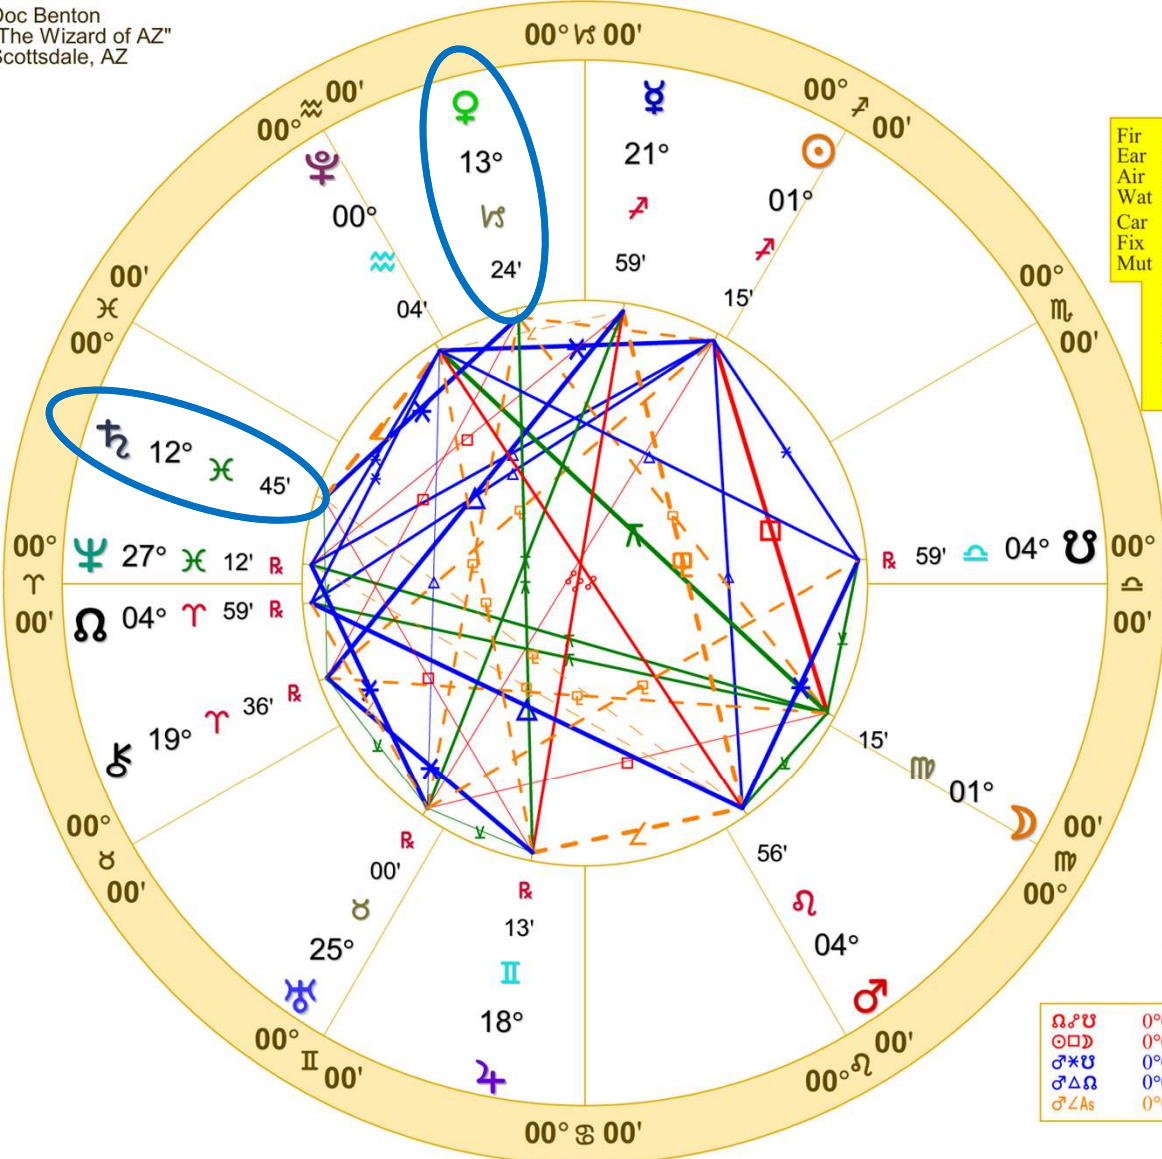

Doc Benton
"The Wizard of AZ"
Scottsdale, AZ

NATAL CHART

3rd Quarter Moon

November 22, 2024
6:27:40 PM
Standard Time
Scottsdale, Arizona
33N30'33" 111W53'54"
Time Zone: 7 hours West
Geocentric
Tropical 0-Aries

Fir	3	0
Ear	3	0
Air	2	1
Wat	2	0
Car	1	0
Fix	3	0
Mut	6	1
P	A	
L	S	
A	C	
N	E	
E	N	
T	D	

	Long.	Decl.	Speed
☉	1 14'34"	20 S 24	1 01
☽	1 14'34"	13 N 42	12 10
♃	21 15'	25 S 19	0 26
♀	13 13'24"	25 S 09	1 11
♂	4 42'56"	21 N 11	0 10
♄	18 11'13"	22 N 13	0 08R
♅	12 12'45"	8 S 42	0 01
♆	25 28'00"	18 N 46	0 02R
♇	27 12'12"	2 S 19	0 01R
♈	0 00'04"	23 S 19	0 01
♉	19 11'36"	8 N 36	0 02R
♊	4 11'59"	1 N 59	0 00R
♋	19 11'48"	23 N 03	0 58
♌	0 12'28"	11 S 18	1 02
♍	4 12'59"	1 S 59	0 00R

♌♍	0°00'a	♌♋♄	0°11's	♄♌♍	1°11's
♌♍	0°00'a	♌♌♍	0°25's	♌♌♍	1°11's
♌♍	0°02'a	♌♌♍	0°40's	♌♌♍	1°23's
♌♍	0°02'a	♌♌♍	0°46'a	♌♌♍	1°34's
♌♍	0°09'a	♌♌♍	0°46'a	♌♌♍	1°43's

Venus sextile Saturn

Sun sesquiquadrate
Chiron

Venus quinquinx Jupiter

Sun trine Mars

Venus square Chiron