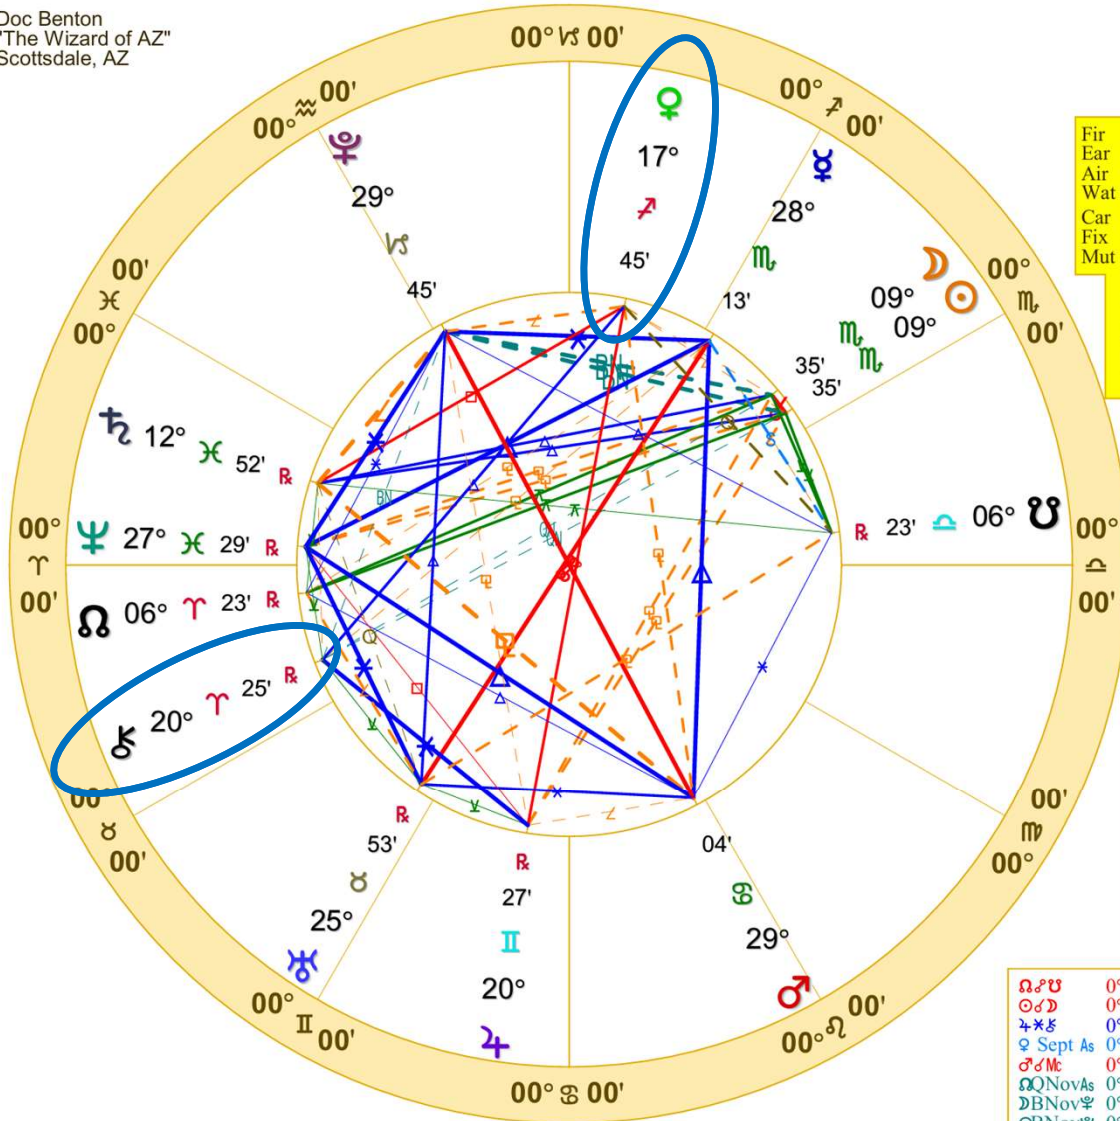

Doc Benton
 "The Wizard of AZ"
 Scottsdale, AZ

New Moon (astrological)

New Moon Nov 1 2024

November 1, 2024

5:46:54 AM

Standard Time

Scottsdale, Arizona

33N30'33" 111W53'54"