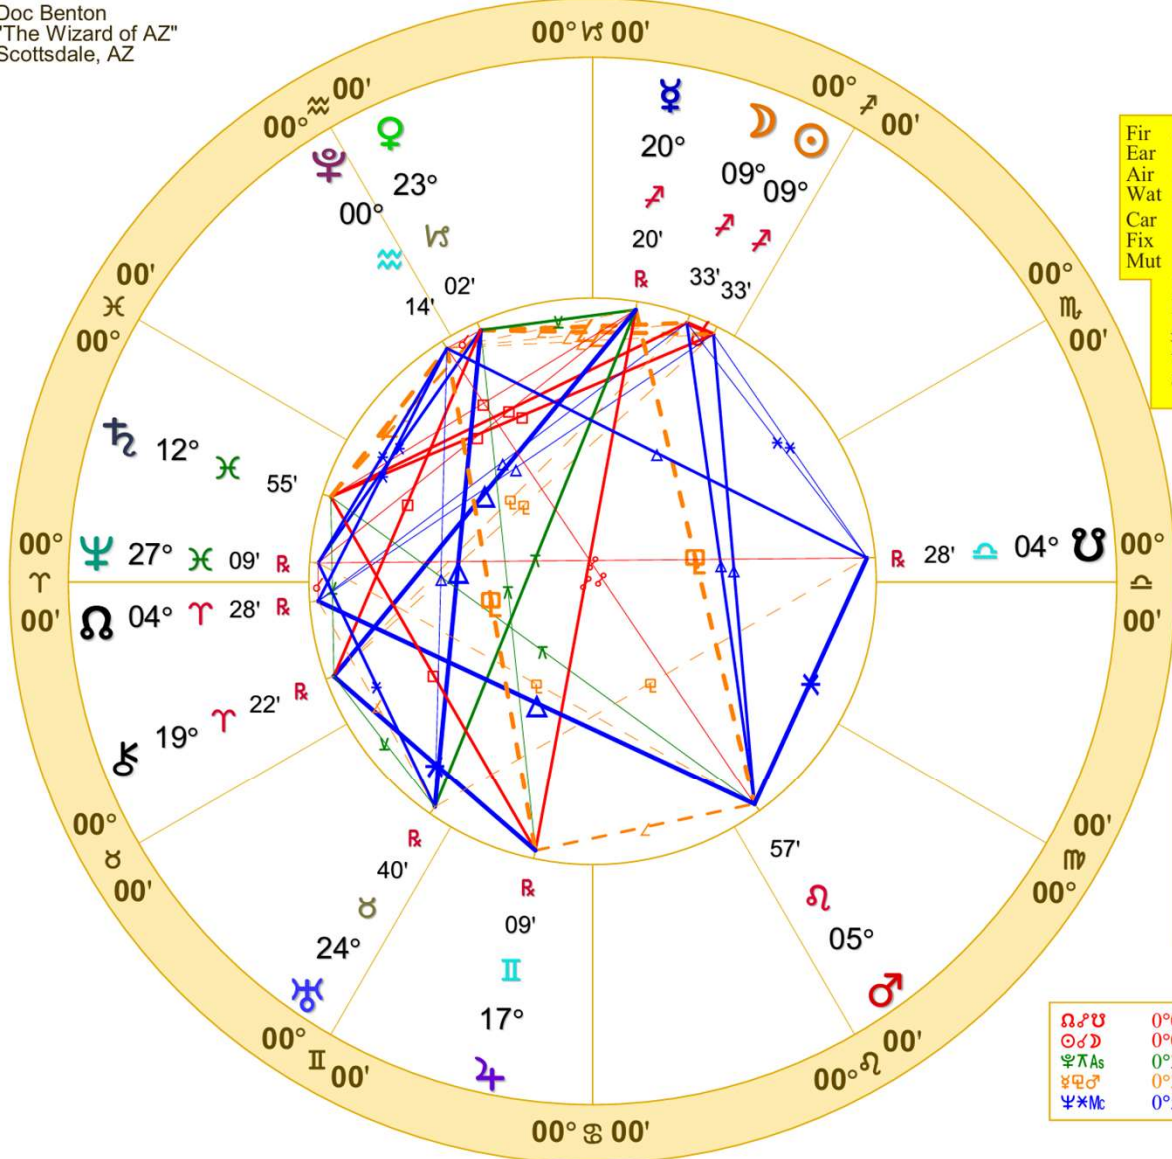

Doc Benton
"The Wizard of AZ"
Scottsdale, AZ

New Moon (astrological)

New Moon Nov 30 2024

November 30, 2024
11:21:10 PM
Standard Time
Scottsdale, Arizona
33N30'33" 111W53'54"
Time Zone: 7 hours West
Geocentric
Tropical 0-Aries

Fir	4	1
Ear	2	0
Air	2	0
Wat	2	0
Car	1	0
Fix	3	1
Mut	6	0
P	A	S
L	A	N
A	N	E
N	E	N
E	N	D

	Long.	Decl.	Speed
☉	9° 32' 55"	21 S 53	1 01
☽	9° 32' 55"	26 S 24	12 29
♃	20° 20' R	23 S 18	0 55 R
♀	23° 02'	23 S 53	1 10
♂	5° 57'	21 N 16	0 04
♄	17° 09' R	22 N 08	0 08 R
♅	12° 35'	8 S 37	0 02
♆	24° 40' R	18 N 41	0 02 R
♁	27° 09' R	2 S 20	0 00 R
♂	0° 14'	23 S 17	0 01
♄	19° 22' R	8 N 30	0 02 R
♅	4° 28' R	1 N 46	0 12 R
♁	29° 42'	11 N 35	0 49
♃	26° 19'	19 N 20	0 57
♅	4° 28' R	1 S 46	0 12 R

♁♂♅	0°00'a	♃♄♅	0°58'a	♀♁♃	1°38'a
♁♄♅	0°00's	♂♁♂	1°30's	♁♄♃	1°39's
♃♁♁	0°32'a	♂♃♅	1°30's	♄♁♃	1°55'a
♃♁♂	0°37's	♁♂♀	1°31'a		
♃♃♃	0°50'a	♂♂♀	1°31's		

Venus trine Uranus

Sun square Saturn

Venus sextile Neptune

Mars stationary retrograde

Venus enters Aquarius

Venus conjunct Pluto

Neptune stationary direct

Sun opposite Jupiter