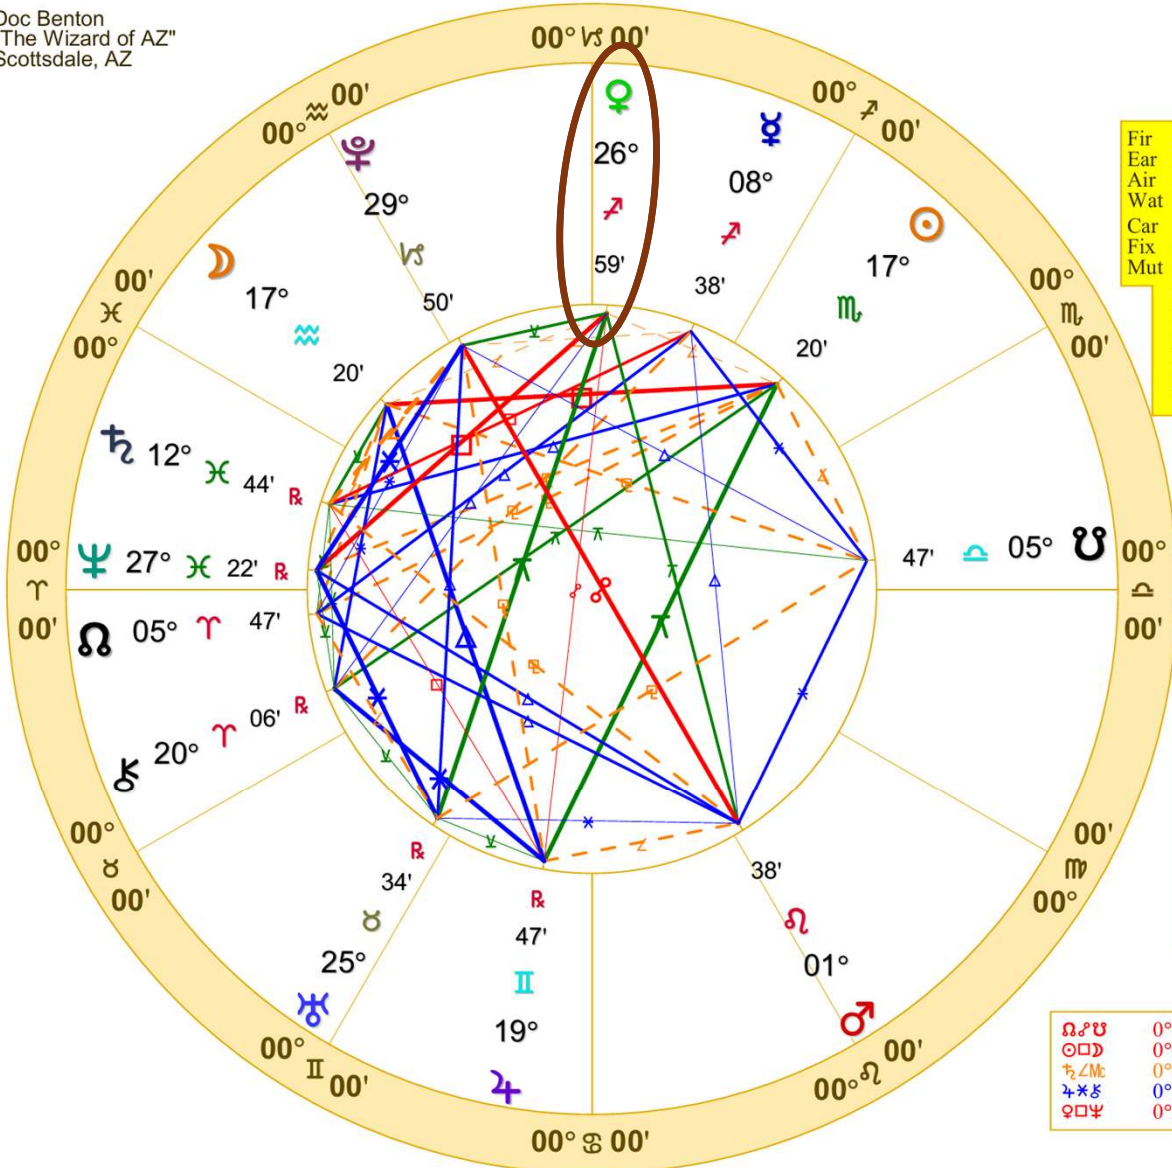

Doc Benton
"The Wizard of AZ"
Scottsdale, AZ

NATAL CHART

1st Quarter Moon

November 8, 2024
10:55:13 PM
Standard Time
Scottsdale, Arizona
33N30'33" 111W53'54"
Time Zone: 7 hours West
Geocentric
Tropical 0-Aries

Fir	3	1
Ear	2	0
Air	2	0
Wat	3	0
Car	1	0
Fix	4	1
Mut	5	0
P	A	S
L	A	C
A	N	E
N	E	N
E	N	D

	Long.	Decl.	Speed
☉	17♌ 19'33"	17 S 00	1 00
☽	17♌ 19'32"	19 S 20	13 38
☿	8♌ 38	24 S 15	1 17
♀	26♌ 59	25 S 29	1 12
♂	1♌ 38	21 N 26	0 18
♃	19♌ 47R	22 N 20	0 06R
♅	12♌ 44R	8 S 44	0 01R
♁	25♌ 34R	18 N 54	0 02R
♃	27♌ 22R	2 S 15	0 01R
♃	29♌ 50	23 S 22	0 01
♅	20♌ 06R	8 N 49	0 02R
♁	5♌ 47	2 N 18	0 00
♁	6♌ 22	18 N 41	0 49
♁	27♌ 48	10 N 41	1 02
♃	5♌ 47	2 S 18	0 00

♁♂♃	0°00'a	♃♃♁	0°26's	♃♃♁	1°35's
☉☽♃	0°00'a	♁♁♁	0°35's	♁♁♁	1°47's
♃♃♁	0°04's	♁♁♃	0°35's	♁♁♃	1°48's
♃♁♃	0°19's	♀♁♃	0°48's		
♀☽♃	0°22'a	♀♁♃	1°25's		

Venus square Neptune

Sun quincunx Jupiter

Venus semisextile
Pluto

Venus enters
Capricorn

Sun quincunx Chiron

Venus quincunx Mars