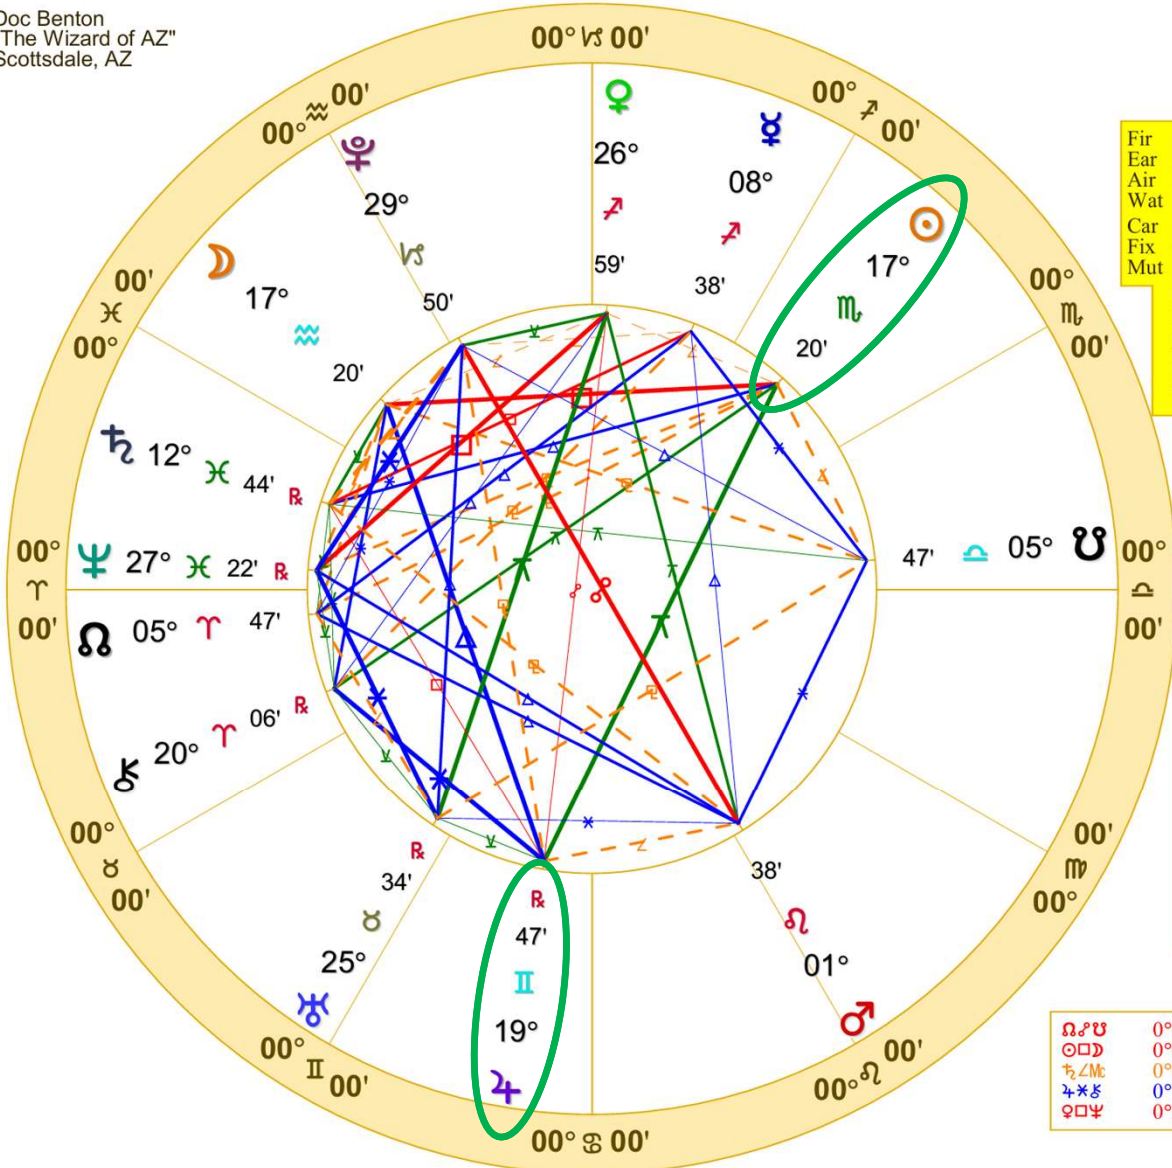

Doc Benton
"The Wizard of AZ"
Scottsdale, AZ

NATAL CHART

1st Quarter Moon

November 8, 2024

10:55:13 PM

Standard Time

Scottsdale, Arizona

33N30'33" 111W53'54"

Time Zone: 7 hours West

Geocentric

Tropical 0-Aries

Fir	3	1
Ear	2	0
Air	2	0
Wat	3	0
Car	1	0
Fix	4	1
Mut	5	0
P	A	S
L	A	C
A	N	E
N	E	N
E	N	D

	Long.	Decl.	Speed
☉	17 17 19'33"	17 S 00	1 00
☽	17 27 19'32"	19 S 20	13 38
♃	8 27 38	24 S 15	1 17
♄	26 27 59	25 S 29	1 12
♅	1 02 38	21 N 26	0 18
♆	19 11 47R	22 N 20	0 06R
♇	12 26 44R	8 S 44	0 01R
♈	25 28 34R	18 N 54	0 02R
♉	27 26 22R	2 S 15	0 01R
♊	29 17 50	23 S 22	0 01
♋	20 27 06R	8 N 49	0 02R
♌	5 27 47	2 N 18	0 00
♍	6 02 22	18 N 41	0 49
♎	27 27 48	10 N 41	1 02
♏	5 26 47	2 S 18	0 00

♁♂♃	0°00'a	♃♂♄	0°26's	♃♂♄	1°35's
♁♂♄	0°00'a	♁♂♄	0°35's	♃♂♄	1°47's
♃♂♄	0°04's	♁♂♄	0°35's	♃♂♄	1°48's
♃♂♄	0°19's	♁♂♄	0°48's		
♁♂♄	0°22'a	♁♂♄	1°25's		

Venus square Neptune

Sun quincunx Jupiter

Venus semisextile
Pluto

Venus enters
Capricorn

Sun quincunx Chiron

Venus quincunx Mars