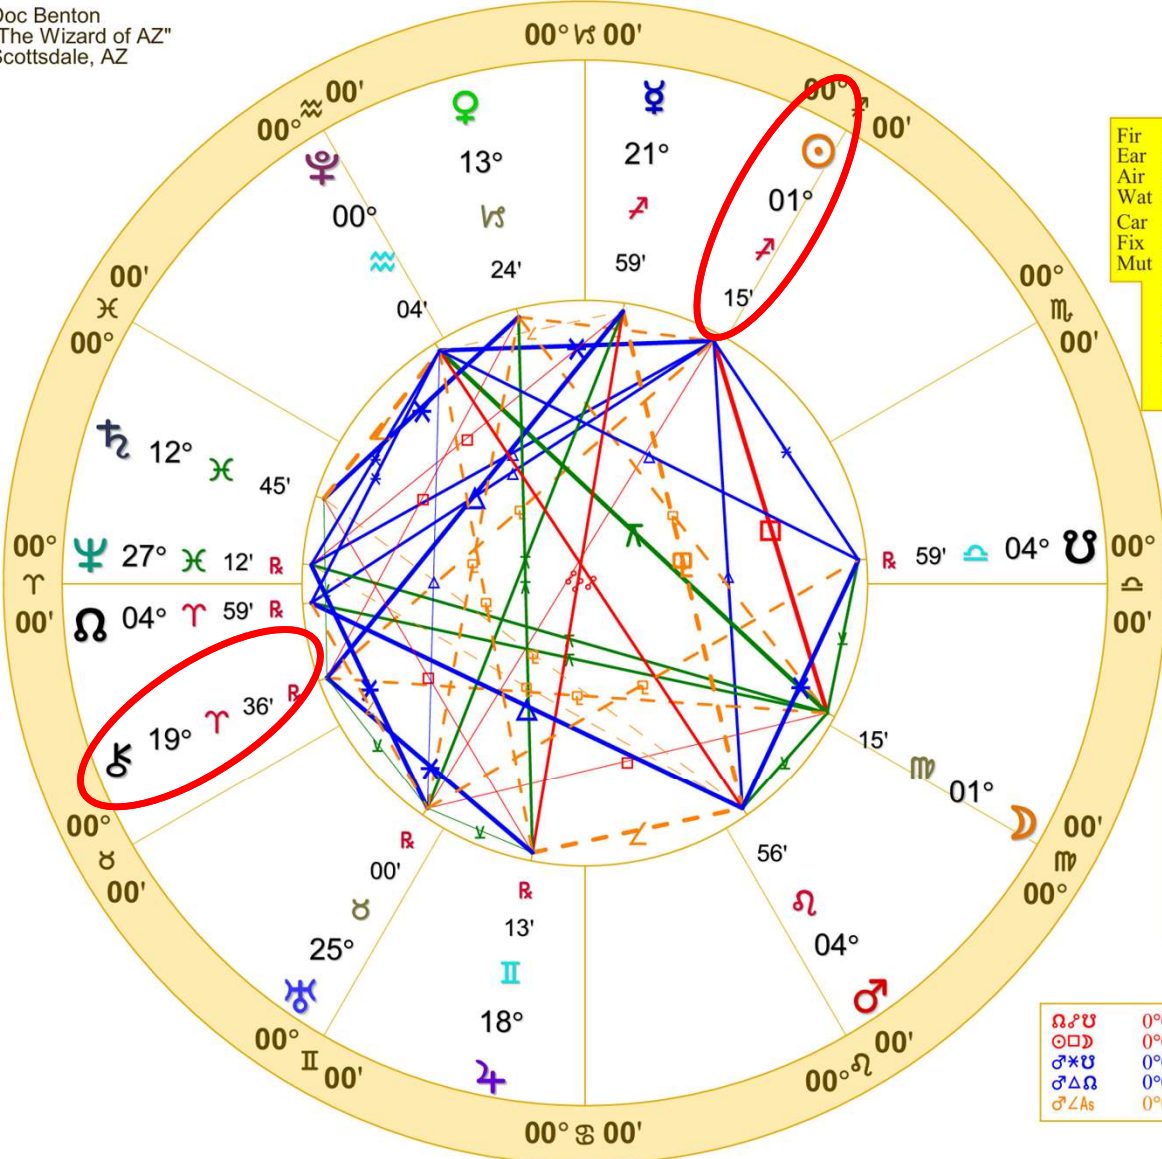

Doc Benton
"The Wizard of AZ"
Scottsdale, AZ

NATAL CHART

3rd Quarter Moon

November 22, 2024
6:27:40 PM
Standard Time
Scottsdale, Arizona
33N30'33" 111W53'54"
Time Zone: 7 hours West
Geocentric
Tropical 0-Aries

Fir	3	0
Ear	3	0
Air	2	1
Wat	2	0
Car	1	0
Fix	3	0
Mut	6	1
P	A	
L	S	
A	C	
N	E	
E	N	
T	D	

	Long.	Decl.	Speed
☉	1 14'34"	20 S 24	1 01
☽	1 14'34"	13 N 42	12 10
♃	21 15'	25 S 19	0 26
♀	13 13'	25 S 09	1 11
♂	4 45'	21 N 11	0 10
♄	18 13 R	22 N 13	0 08 R
♅	12 36'	8 S 42	0 01
♆	25 00 R	18 N 46	0 02 R
♇	27 36 R	2 S 19	0 01 R
♈	0 04'	23 S 19	0 01
♉	19 36 R	8 N 36	0 02 R
♊	4 59 R	1 N 59	0 00 R
♋	19 48'	23 N 03	0 58
♌	0 28'	11 S 18	1 02
♍	4 59 R	1 S 59	0 00 R

♌♍	0°00'a	♌♍♄	0°11's	♄♌♍	1°11's
♌♍	0°00'a	♌♍♃	0°25's	♃♌♍	1°11's
♌♍	0°02'a	♌♍♂	0°40's	♂♌♍	1°23's
♌♍	0°02'a	♌♍♆	0°46'a	♆♌♍	1°34's
♌♍	0°09'a	♌♍♇	0°46'a	♇♌♍	1°43's

Venus sextile Saturn

Sun sesquiquadrate
Chiron

Venus quinquinx Jupiter

Sun trine Mars

Venus square Chiron