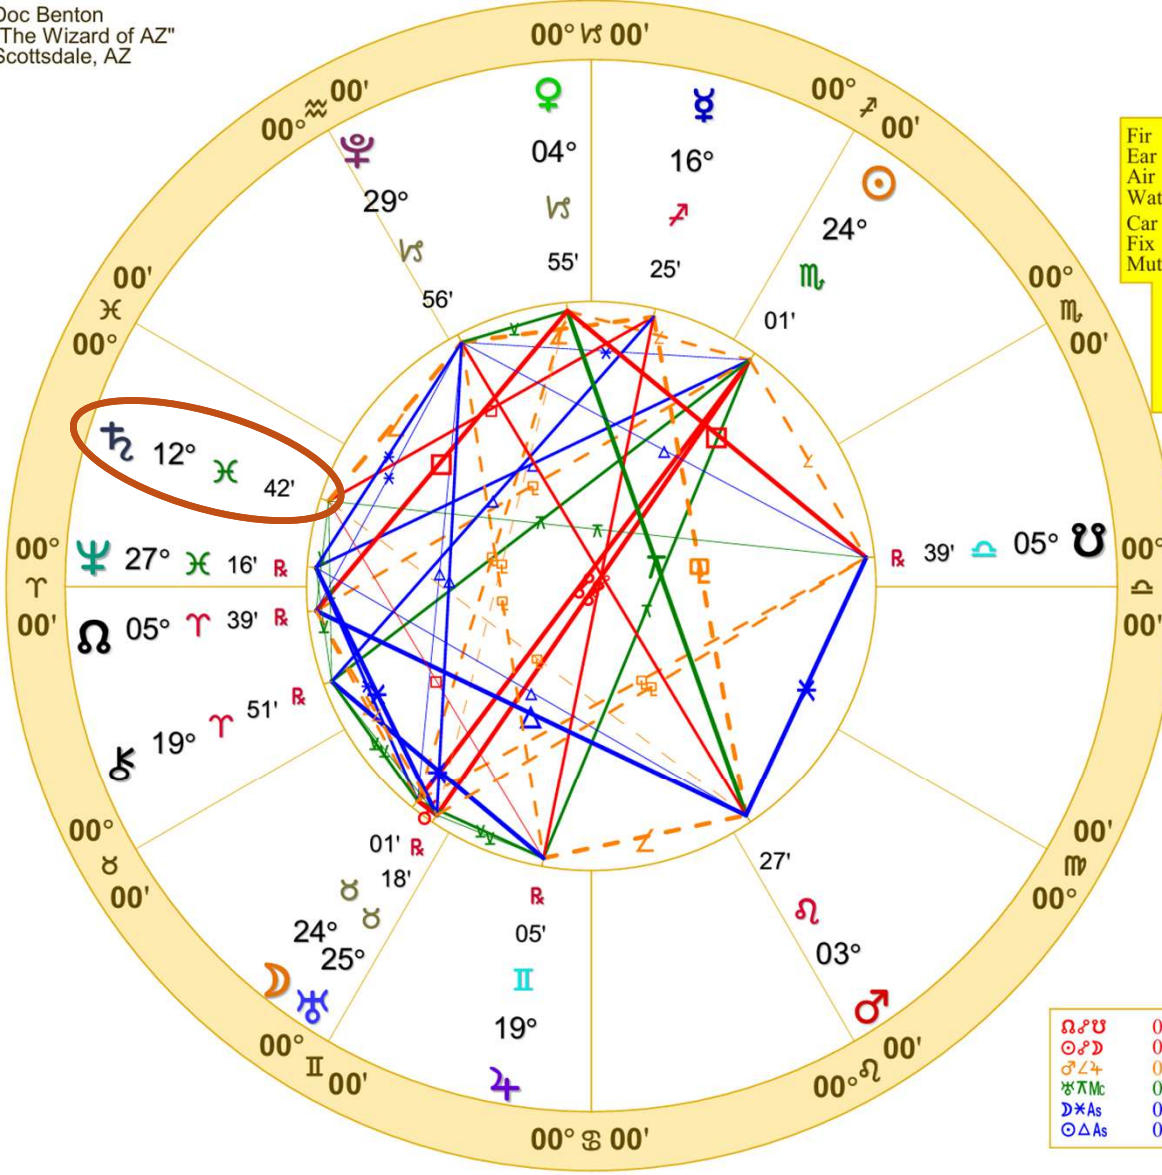

Doc Benton
"The Wizard of AZ"
Scottsdale, AZ

Full Moon (astrological)

Saturn stationary direct

Full Moon Nov 15 2024

Fir	2	0
Ear	4	0
Air	1	0
Wat	3	1
Car	2	0
Fix	4	0
Mut	4	1
P	A	S
L	A	C
A	E	N
E	N	E
T		D

November 15, 2024
2:28:15 PM
Standard Time
Scottsdale, Arizona
33N30'33" 111W53'54"
Time Zone: 7 hours West
Geocentric
Tropical 0-Aries

Sun opposite Uranus

Mars semisquare Jupiter

Sun trine Neptune

	Long.	Decl.	Speed
☉	24 16 00'45"	18 S 46	1 00
☽	24 8 00'45"	22 N 29	14 54
♃	16 7 25	25 S 22	1 02
♄	4 15 55	25 S 37	1 11
♅	3 12 27	21 N 15	0 15
♆	19 II 05R_S	22 N 17	0 07R
♁	12 12 42	8 S 44	0 00S
♂	25 8 18R	18 N 50	0 02R
♀	27 16 16R	2 S 17	0 01R
♁	29 15 56	23 S 21	0 01
♄	19 11 51R	8 N 43	0 02R
♅	5 11 39R	2 N 15	0 07R
♁	23 16 19	2 S 39	1 30
♁	25 7 59	23 S 23	0 54
♁	5 12 39R	2 S 15	0 07R

Pluto enters Aquarius

Venus sesquidrate Uranus

Sun enters Sagittarius

Sun sextile Pluto

♁♂♂	0°00'a	♀♁♁	0°44'a	♁♁♂	1°28's
♁♂♂	0°00'a	♀♁♁	0°44'a	♁♁♂	1°29's
♁♂♂	0°38'a	♂♂♂	0°46's	♁♁♂	1°58's
♁♂♂	0°41's	♁♂♂	1°17'a	♁♂♂	1°58's
♁♂♂	0°42'a	♁♂♂	1°17'a	♁♂♂	1°59's
♁♂♂	0°42'a	♀♁♁	1°17'a	♁♂♂	1°59'a