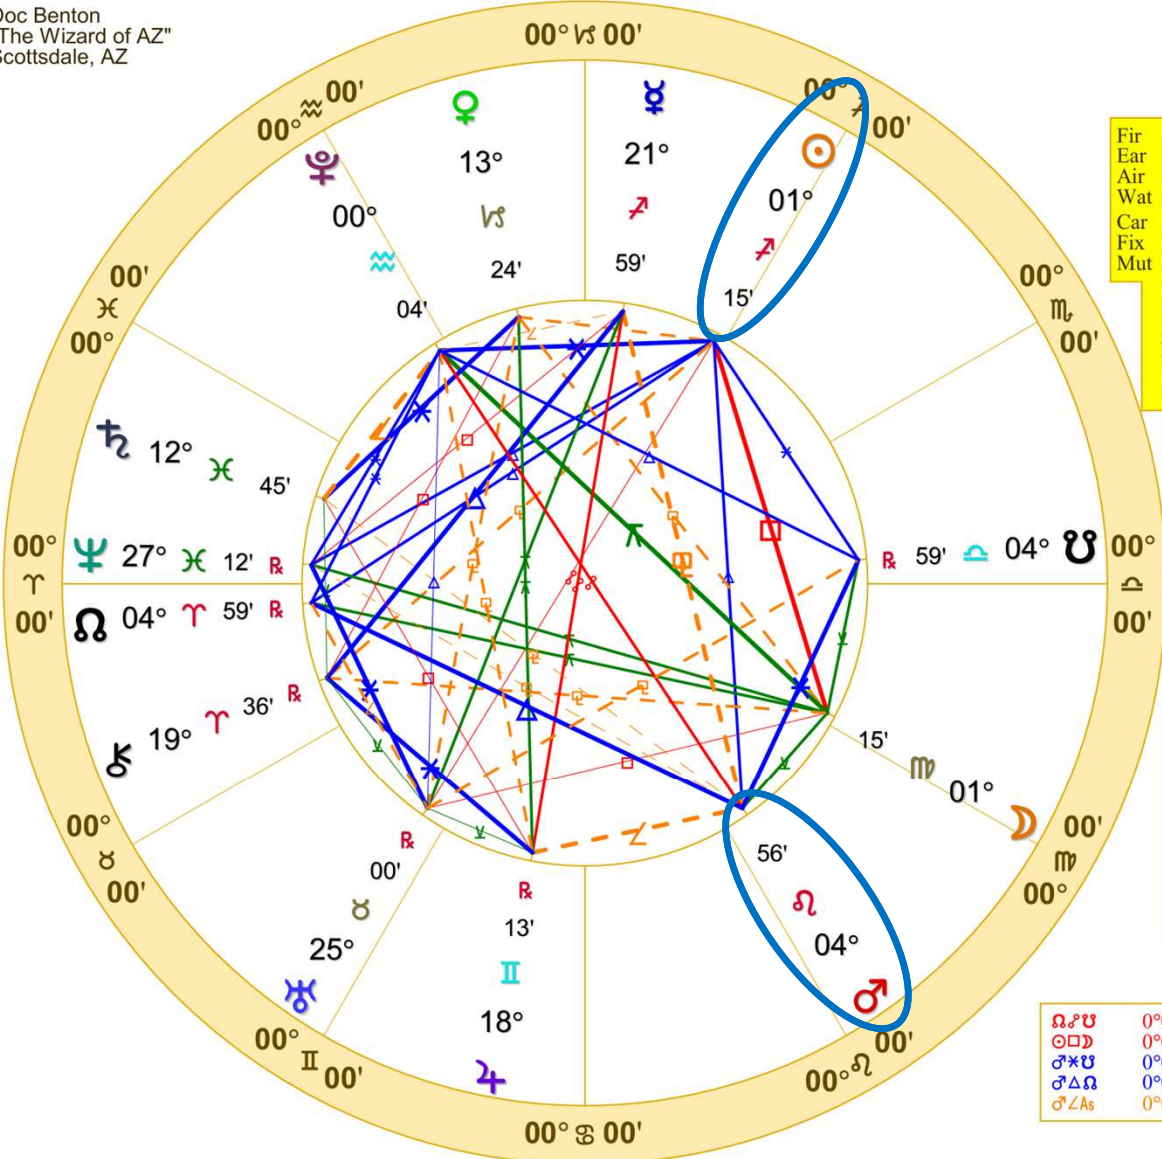

Doc Benton
"The Wizard of AZ"
Scottsdale, AZ

NATAL CHART

3rd Quarter Moon

November 22, 2024
6:27:40 PM
Standard Time
Scottsdale, Arizona
33N30'33" 111W53'54"
Time Zone: 7 hours West
Geocentric
Tropical 0-Aries

Fir	3	0
Ear	3	0
Air	2	1
Wat	2	0
Car	1	0
Fix	3	0
Mut	6	1
P	A	
L	S	
A	C	
A	E	
N	E	
N	E	
E	N	
T	D	

	Long.	Decl.	Speed
☉	1 14'34"	20 S 24	1 01
☽	1 14'34"	13 N 42	12 10
♃	21 59	25 S 19	0 26
♀	13 24	25 S 09	1 11
♂	4 56	21 N 11	0 10
♄	18 II 13R	22 N 13	0 08R
♅	12 45	8 S 42	0 01
♆	25 00R	18 N 46	0 02R
♇	27 12R	2 S 19	0 01R
♈	0 04	23 S 19	0 01
♉	19 36R	8 N 36	0 02R
♊	4 59R	1 N 59	0 00R
♋	19 II 48	23 N 03	0 58
♌	0 28	11 S 18	1 02
♍	4 59R	1 S 59	0 00R

♌♍	0°00'a	♌♍♄	0°11's	♄♌♍	1°11's
♌♍	0°00'a	♌♍♌	0°25's	♌♍♌	1°11's
♌♍	0°02'a	♌♍♌	0°40's	♌♍♌	1°23's
♌♍	0°02'a	♌♍♌	0°46'a	♌♍♌	1°34's
♌♍	0°09'a	♌♍♌	0°46'a	♌♍♌	1°43's

Venus sextile Saturn

Sun sesquiquadrate
Chiron

Venus quinquinx Jupiter

Sun trine Mars

Venus square Chiron