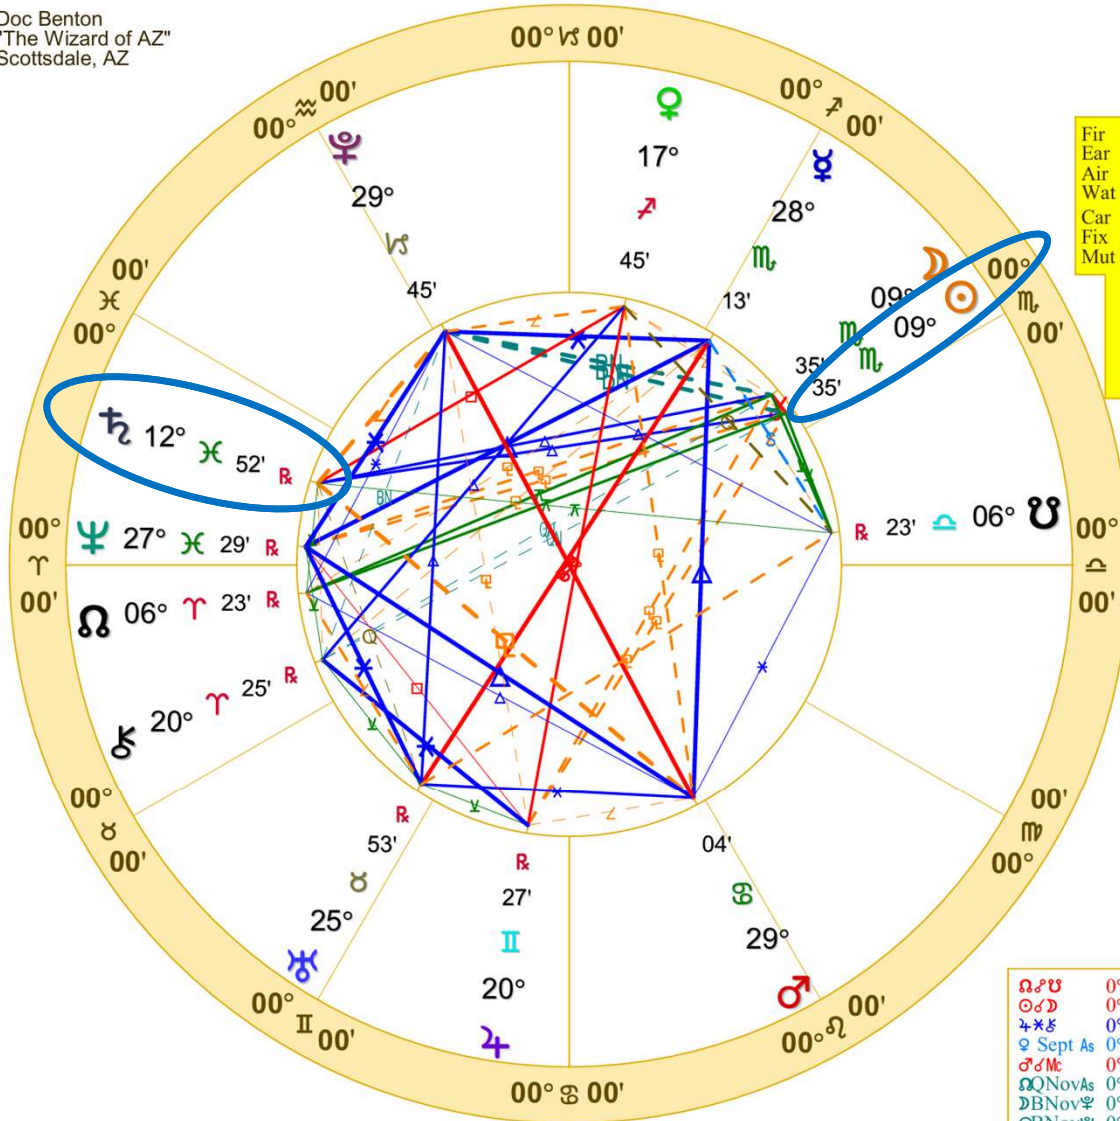

Doc Benton
 "The Wizard of AZ"
 Scottsdale, AZ

New Moon (astrological)

New Moon Nov 1 2024

November 1, 2024

5:46:54 AM

Standard Time

Scottsdale, Arizona

33N30'33" 111W53'54"