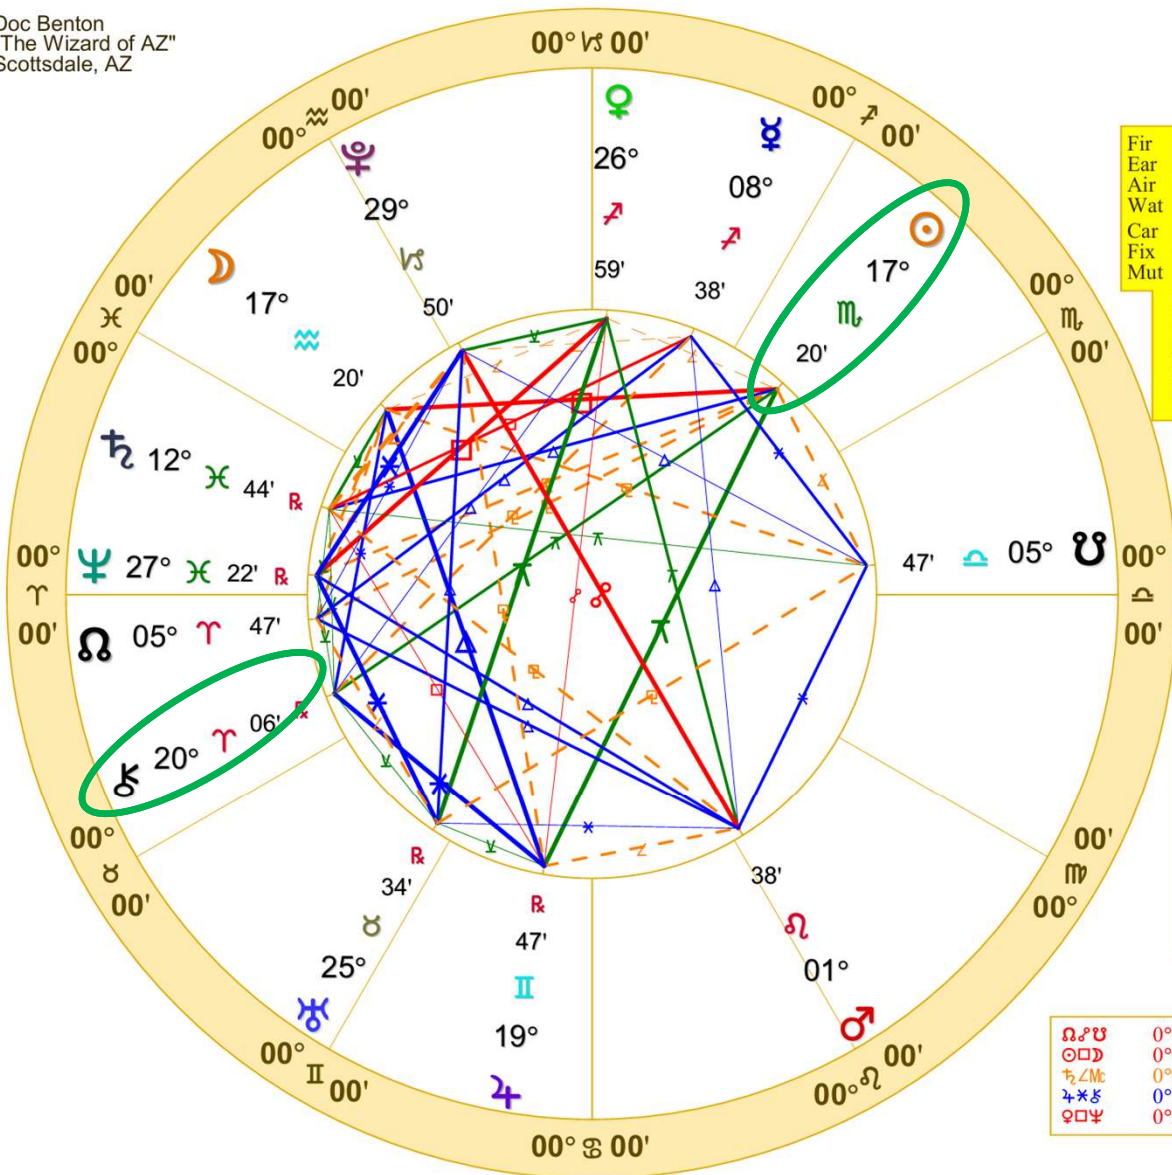

Doc Benton
"The Wizard of AZ"
Scottsdale, AZ

NATAL CHART

1st Quarter Moon

November 8, 2024
10:55:13 PM
Standard Time
Scottsdale, Arizona
33N30'33" 111W53'54"
Time Zone: 7 hours West
Geocentric
Tropical 0-Aries

Fir	3	1
Ear	2	0
Air	2	0
Wat	3	0
Car	1	0
Fix	4	1
Mut	5	0
P	A	S
L	A	C
A	N	E
N	E	N
E	N	D

	Long.	Decl.	Speed
☉	17 17 19'33"	17 S 00	1 00
☽	17 17 19'32"	19 S 20	13 38
♃	8 27 38	24 S 15	1 17
♀	26 27 59	25 S 29	1 12
♂	1 02 38	21 N 26	0 18
♄	19 11 47R	22 N 20	0 06R
♅	12 26 44R	8 S 44	0 01R
♆	25 28 34R	18 N 54	0 02R
♇	27 26 22R	2 S 15	0 01R
♈	29 17 50	23 S 22	0 01
♉	20 11 06R	8 N 49	0 02R
♊	5 11 47	2 N 18	0 00
♋	6 02 22	18 N 41	0 49
♌	27 11 48	10 N 41	1 02
♍	5 02 47	2 S 18	0 00

♁♂♃	0°00'a	♃♂♄	0°26's	♄♂♅	1°35's
♁♂♄	0°00'a	♄♂♅	0°35's	♅♂♆	1°47's
♃♂♄	0°04's	♅♂♆	0°35's	♆♂♇	1°48's
♄♂♅	0°19's	♆♂♇	0°48's		
♅♂♆	0°22'a	♇♂♈	1°25's		

Venus square Neptune

Sun quincunx Jupiter

Venus semisextile
Pluto

Venus enters
Capricorn

Sun quincunx Chiron

Venus quincunx Mars