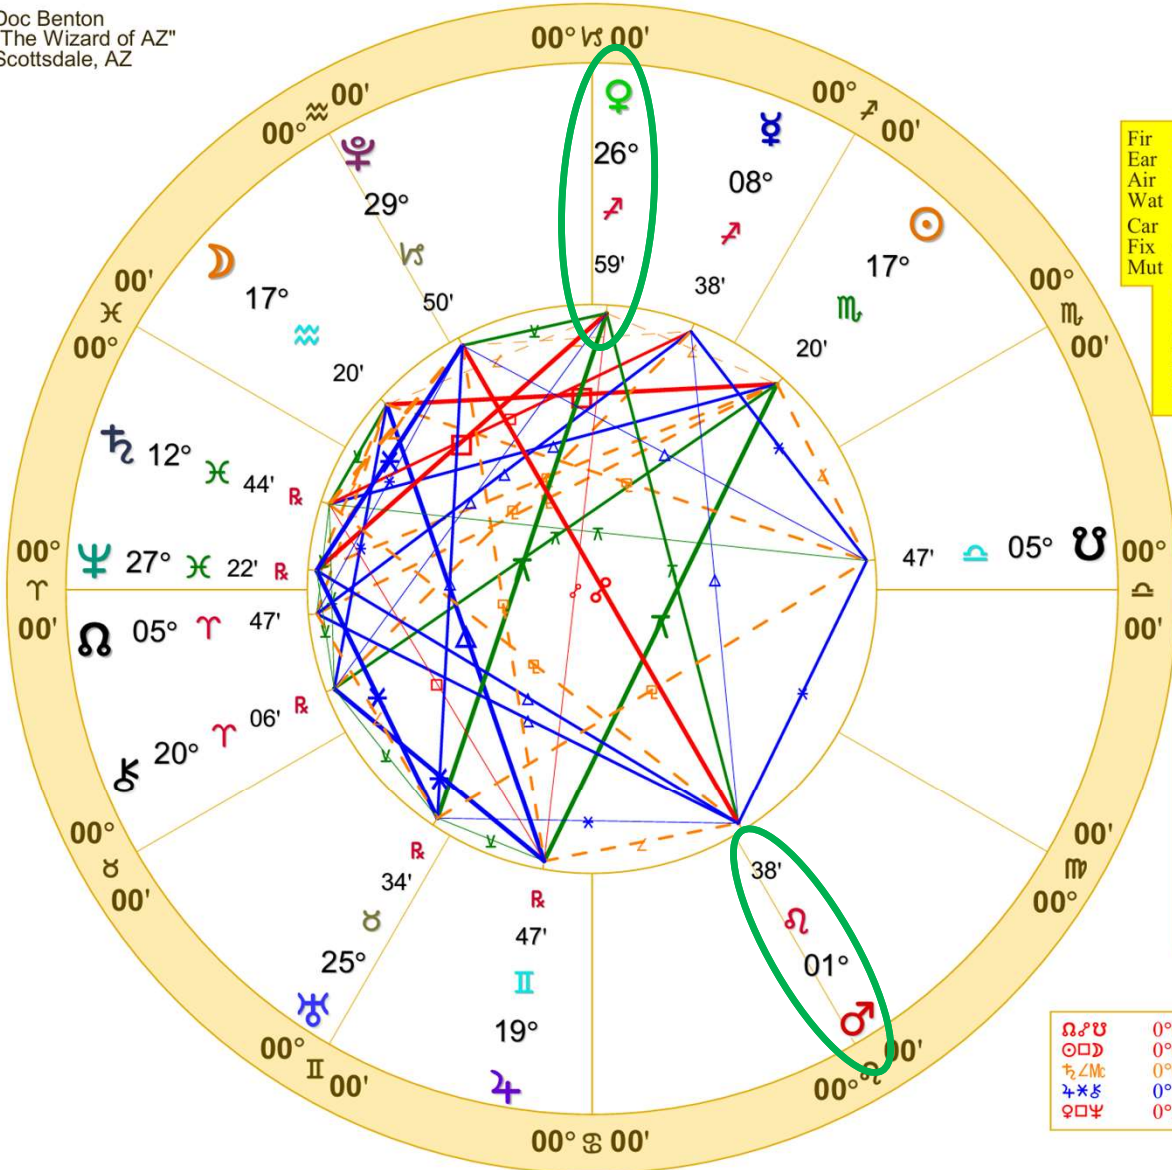

Doc Benton
"The Wizard of AZ"
Scottsdale, AZ

NATAL CHART

1st Quarter Moon

November 8, 2024
10:55:13 PM
Standard Time
Scottsdale, Arizona
33N30'33" 111W53'54"
Time Zone: 7 hours West
Geocentric
Tropical 0-Aries

Fir	3	1
Ear	2	0
Air	2	0
Wat	3	0
Car	1	0
Fix	4	1
Mut	5	0
P	A	S
L	A	C
A	N	E
N	E	N
E	N	D

	Long.	Decl.	Speed
☉	17 17 19'33"	17 S 00	1 00
☽	17 27 19'32"	19 S 20	13 38
♃	8 27 38	24 S 15	1 17
♀	26 27 59	25 S 29	1 12
♂	1 02 38	21 N 26	0 18
♄	19 11 47R	22 N 20	0 06R
♅	12 26 44R	8 S 44	0 01R
♆	25 28 34R	18 N 54	0 02R
♇	27 26 22R	2 S 15	0 01R
♈	29 17 50	23 S 22	0 01
♉	20 11 06R	8 N 49	0 02R
♊	5 11 47	2 N 18	0 00
♋	6 02 22	18 N 41	0 49
♌	27 11 48	10 N 41	1 02
♍	5 02 47	2 S 18	0 00

♁♂♃	0°00'a	♃♂♄	0°26's	♄♂♅	1°35's
☉☽♃	0°00'a	♁♂♅	0°35's	♆♂♇	1°47's
♅♂♆	0°04's	♁♂♇	0°35's	♂♂♃	1°48's
♄♂♅	0°19's	♀♂♆	0°48's		
♀☽♃	0°22'a	♀♂♇	1°25's		

Venus square Neptune

Sun quincunx Jupiter

Venus semisextile
Pluto

Venus enters
Capricorn

Sun quincunx Chiron

Venus quincunx Mars