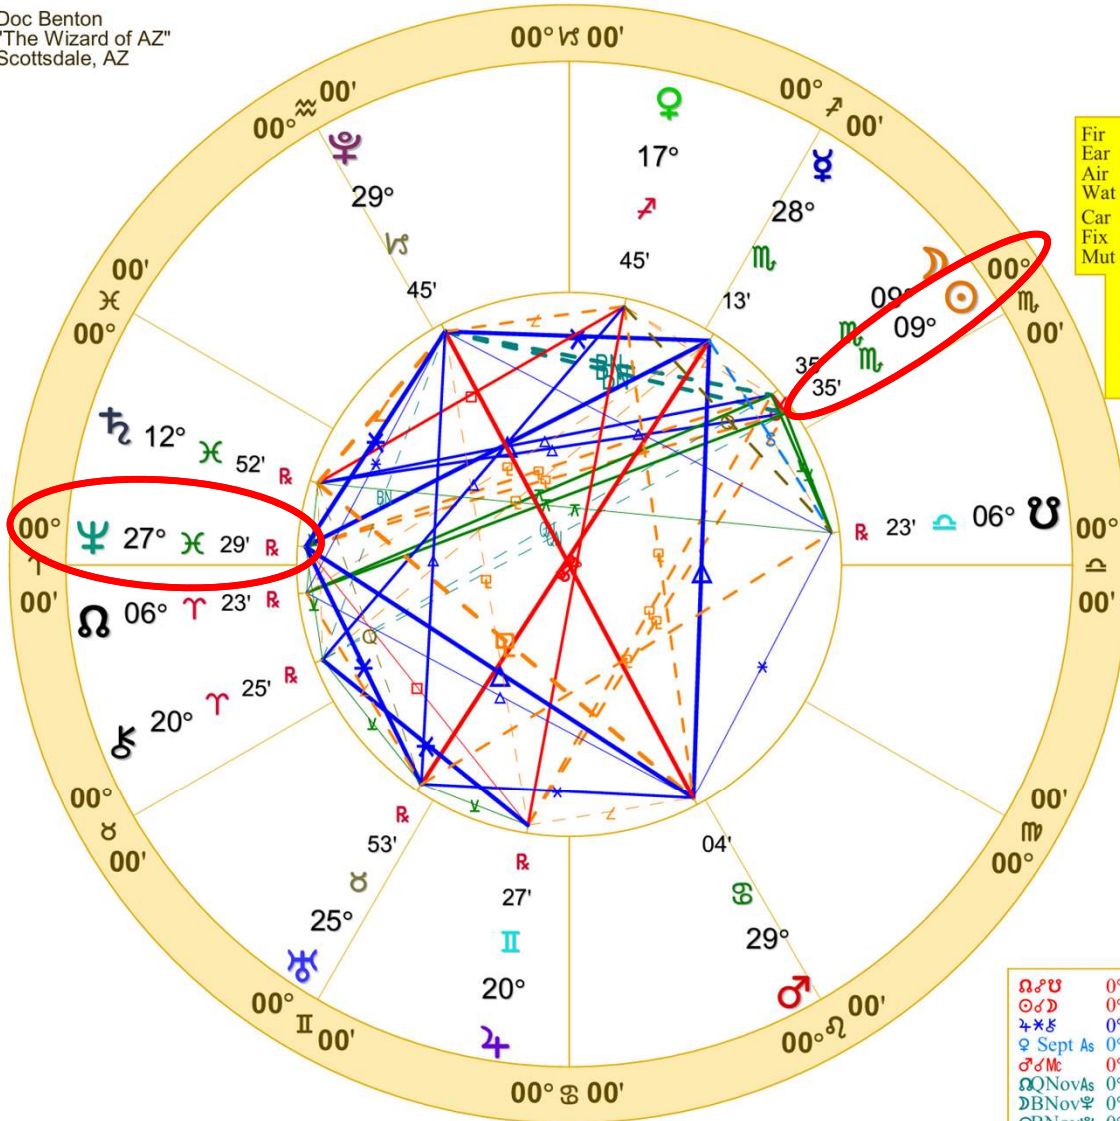

Doc Benton
 "The Wizard of AZ"
 Scottsdale, AZ

New Moon (astrological)

New Moon Nov 1 2024

November 1, 2024

5:46:54 AM

Standard Time

Scottsdale, Arizona

33N30'33" 111W53'54"