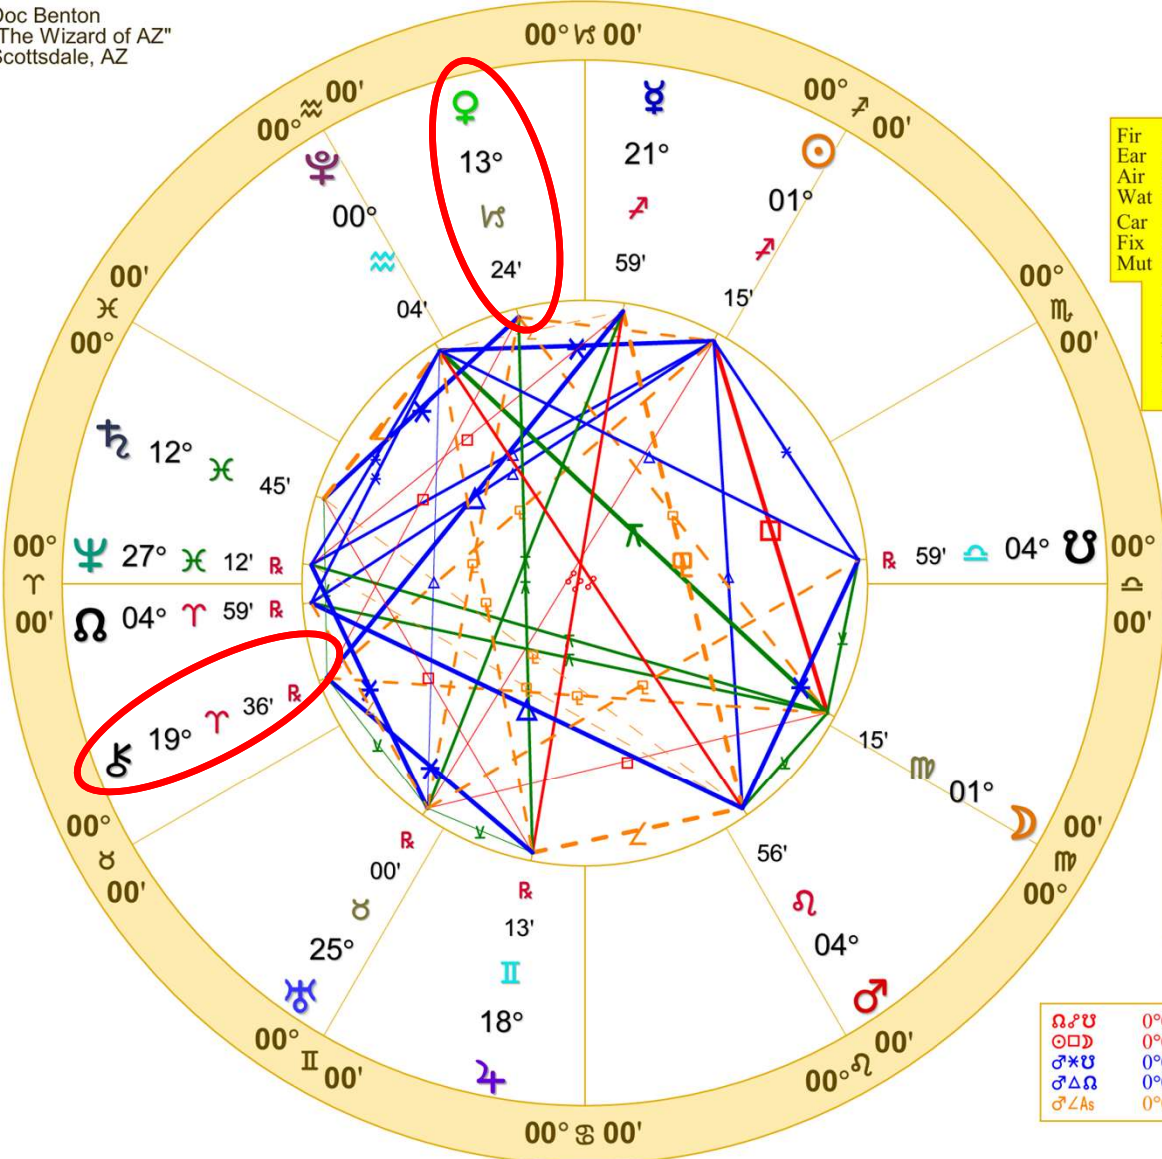

Doc Benton
"The Wizard of AZ"
Scottsdale, AZ

NATAL CHART

3rd Quarter Moon

November 22, 2024
6:27:40 PM
Standard Time
Scottsdale, Arizona
33N30'33" 111W53'54"
Time Zone: 7 hours West
Geocentric
Tropical 0-Aries

Fir	3	0
Ear	3	0
Air	2	1
Wat	2	0
Car	1	0
Fix	3	0
Mut	6	1
P	A	
L	S	
A	C	
N	E	
E	N	
N	D	

	Long.	Decl.	Speed
☉	1 14'34"	20 S 24	1 01
☽	1 14'34"	13 N 42	12 10
☿	21 14'59	25 S 19	0 26
♀	13 13'24	25 S 09	1 11
♂	4 14'56	21 N 11	0 10
♃	18 II 13R	22 N 13	0 08R
♄	12 14'45	8 S 42	0 01
♅	25 14'00R	18 N 46	0 02R
♆	27 14'12R	2 S 19	0 01R
♇	0 14'04	23 S 19	0 01
♈	19 14'36R	8 N 36	0 02R
♉	4 14'59R	1 N 59	0 00R
♊	19 II 48	23 N 03	0 58
♋	0 14'28	11 S 18	1 02
♌	4 14'59R	1 S 59	0 00R

♁♂♃	0°00'a	♁♂♄	0°11's	♁♂♅	1°11's
♁♂♆	0°00'a	♁♂♇	0°25's	♁♂♈	1°11's
♁♂♉	0°02'a	♁♂♊	0°40's	♁♂♋	1°23's
♁♂♌	0°02'a	♁♂♍	0°46'a	♁♂♎	1°34's
♁♂♏	0°09'a	♁♂♐	0°46'a	♁♂♑	1°43's

Venus sextile Saturn

Sun sesquiquadrate
Chiron

Venus quinquex Jupiter

Sun trine Mars

Venus square Chiron