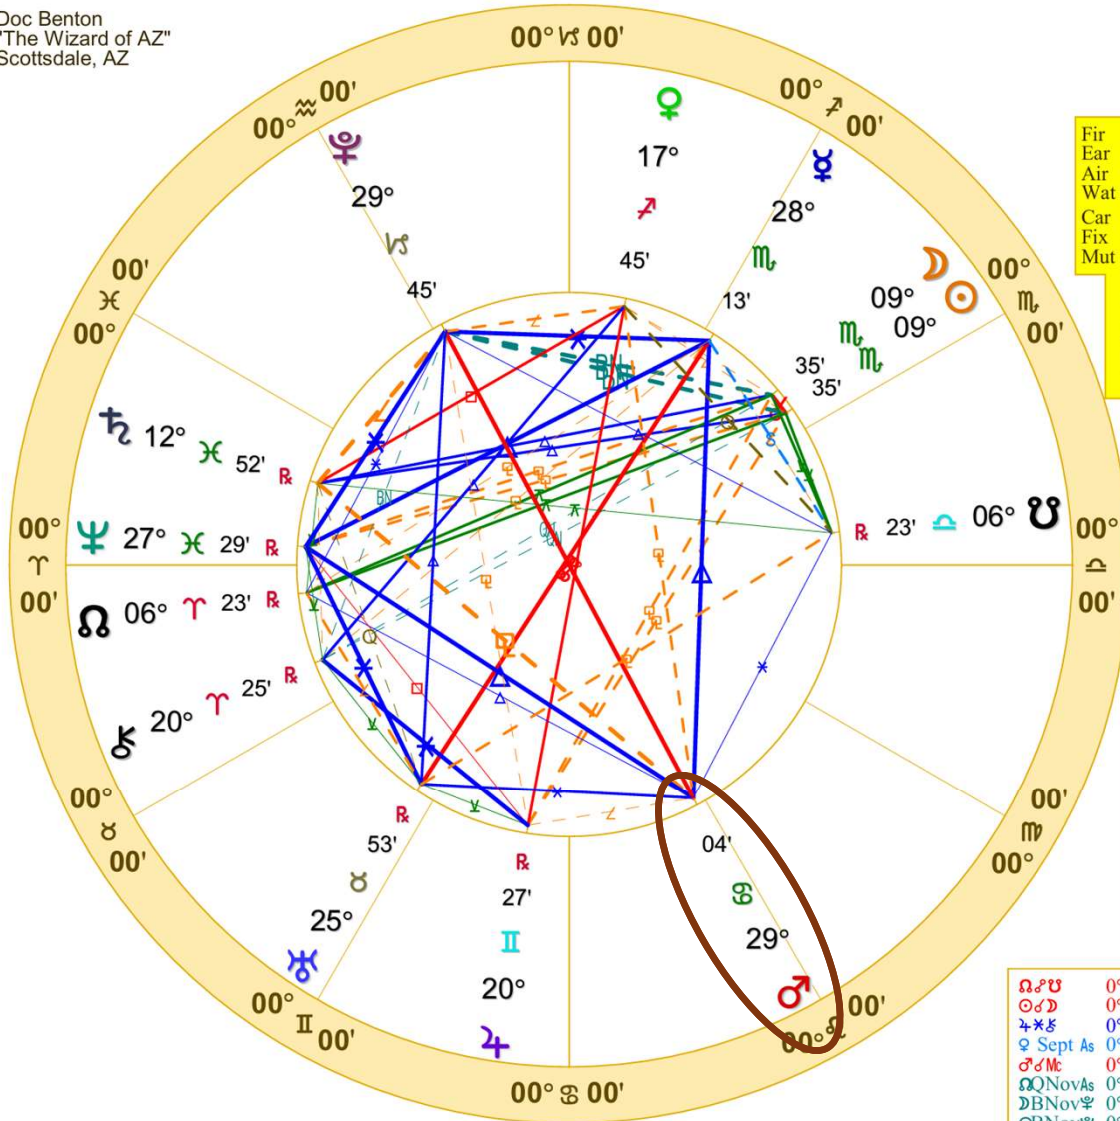

Doc Benton
 "The Wizard of AZ"
 Scottsdale, AZ

New Moon (astrological)

New Moon Nov 1 2024

November 1, 2024

5:46:54 AM

Standard Time

Scottsdale, Arizona

33N30'33" 111W53'54"