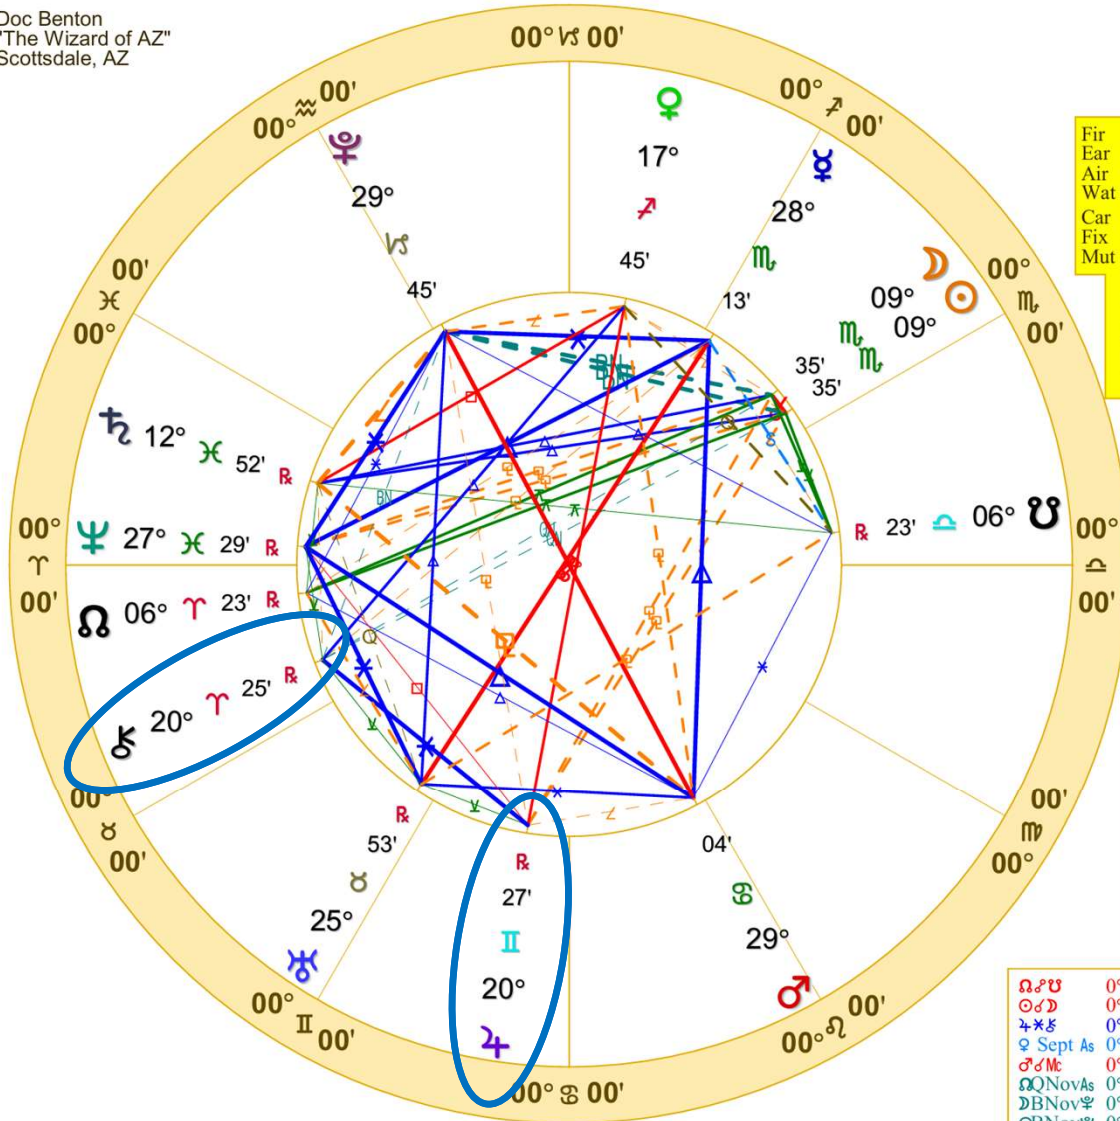

Doc Benton
"The Wizard of AZ"
Scottsdale, AZ

New Moon (astrological)

New Moon Nov 1 2024

November 1, 2024

5:46:54 AM

Standard Time

Scottsdale, Arizona

33N30'33" 111W53'54"

Time Zone: 7 hours West

Geocentric

Tropical 0-Aries

Fir	1	0
Ear	2	0
Air	1	1
Wat	6	0
Car	2	1
Fix	4	0
Mut	4	0
P	A	S
L	A	C
A	N	E
N	E	N
E	N	D

	Long.	Dwada-samsa	Speed
☉	9 11, 35'22"	25 28 04	1 00
☽	9 11, 35'22"	25 28 04	11 58
♃	28 11, 13	8 23 38	1 25
♄	17 2, 45	2 28 56	1 12
♅	29 28 04	18 11 52	0 22
♆	20 11 27R	5 28 19	0 05R
♁	12 11 52R	4 21 23	0 01R
♂	25 8 53R	10 11 33	0 02R
♆	27 11 29R	29 11 54	0 01R
♁	29 11 45	26 11 55	0 01
♂	20 11 25R	4 11 59	0 03R
♁	6 11 23R	16 11 41	0 05R
♁	26 11 14	14 11 51	0 49
♁	28 11 59	17 11 51	0 57
♁	6 11 23R	16 11 41	0 05R

♁♂♁	0°00'a	♀ Qntl ♁	0°39'a	♁♁♁	1°07's
♁♂♁	0°00's	♂♂♂	0°40'a	♂♂♂	1°12's
♁♂♂	0°02'a	♂BNov♂	0°40'a	♂♂♂	1°15'a
♀ Sept As	0°05'a	♂♂♂	0°44's	♂♂♂	1°30's
♂♂♂	0°05'a	♂♂♂	0°45'a	♂♂♂	1°31'a
♁QNovAs	0°09'a	♂♂♂	0°46's	♂♂♂	1°35's
♂BNov♂	0°09'a	♂QNov♂	0°50'a	♂♂♂	1°37's
♂BNov♂	0°09'a	♂QNov♂	0°50'a	♂♂♂	1°38'a
♂♂♂	0°22's	♂♂♂	0°51'a	♂♂♂	1°53's
♂ Sept ♁	0°24's	♂ Qntl ♂	1°01'a	♂♂♂	1°59'a

Jupiter sextile Chiron

Mars opposite Pluto

Venus opposite Jupiter

Venus trine Chiron

Mars enters Leo

Sun sesquiquadrate
Neptune

Sun trine Saturn

Venus quincunx
Uranus