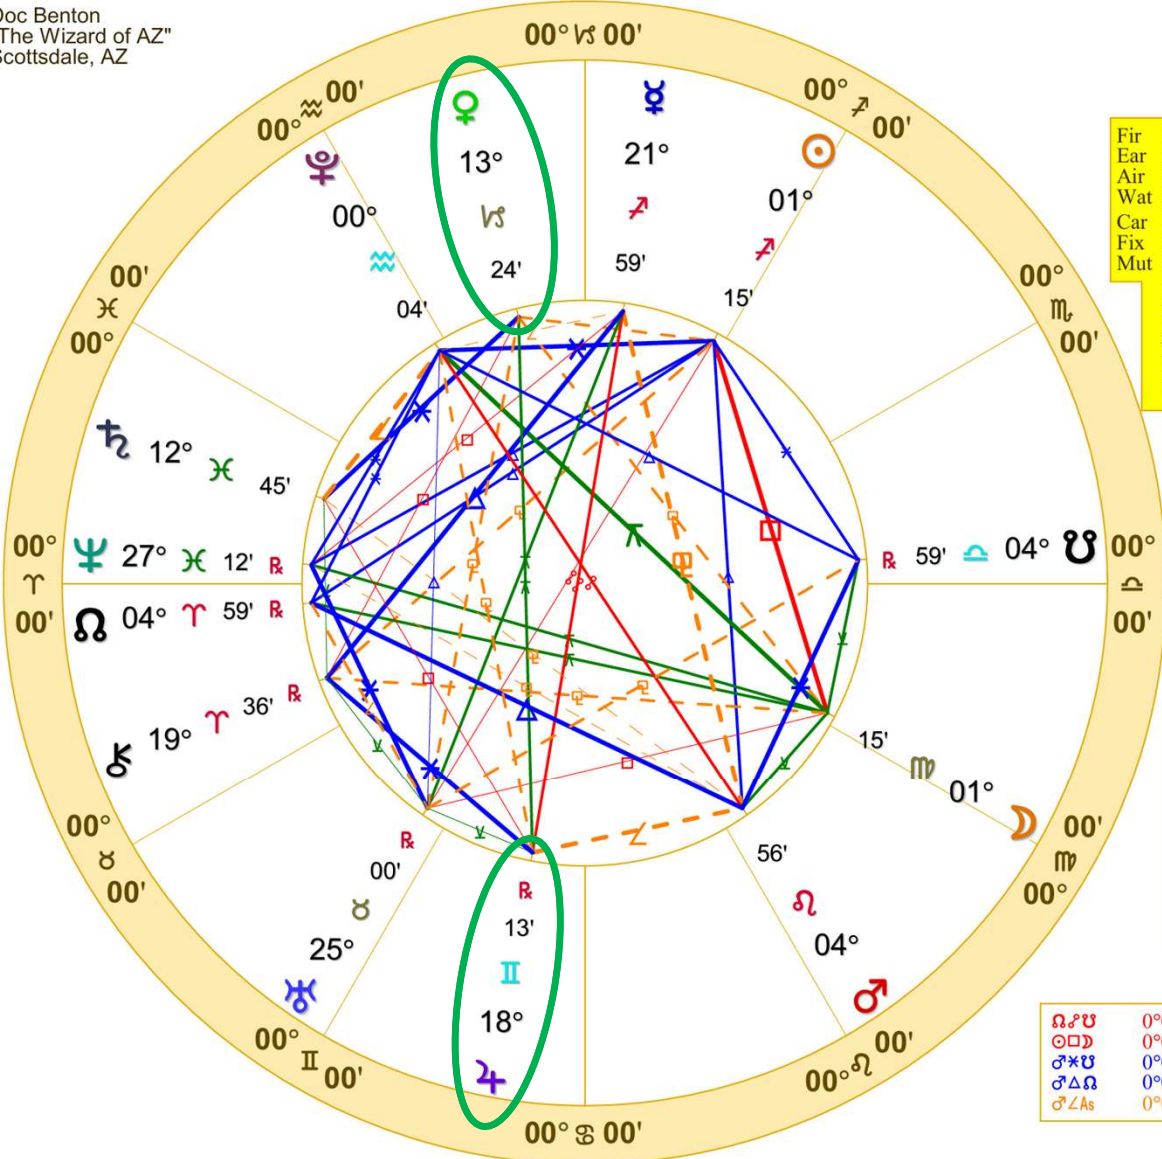

Doc Benton
"The Wizard of AZ"
Scottsdale, AZ

NATAL CHART

3rd Quarter Moon

November 22, 2024
6:27:40 PM
Standard Time
Scottsdale, Arizona
33N30'33" 111W53'54"
Time Zone: 7 hours West
Geocentric
Tropical 0-Aries

Fir	3	0
Ear	3	0
Air	2	1
Wat	2	0
Car	1	0
Fix	3	0
Mut	6	1
P	A	
L	S	
A	C	
N	E	
E	N	
T	D	

	Long.	Decl.	Speed
☉	1 14'34"	20 S 24	1 01
☽	1 14'34"	13 N 42	12 10
☿	21 15'	25 S 19	0 26
♀	13 13'24"	25 S 09	1 11
♂	4 15'56"	21 N 11	0 10
♃	18 11'13"	22 N 13	0 08R
♄	12 13'45"	8 S 42	0 01
♅	25 18'00"	18 N 46	0 02R
♆	27 13'12"	2 S 19	0 01R
♇	0 13'04"	23 S 19	0 01
♈	19 13'36"	8 N 36	0 02R
♉	4 13'59"	1 N 59	0 00R
♊	19 11'48"	23 N 03	0 58
♋	0 13'28"	11 S 18	1 02
♌	4 13'59"	1 S 59	0 00R

♁♂♃	0°00'a	♁♂♄	0°11's	♁♂♅	1°11's
♁♂♄	0°00'a	♁♂♅	0°25's	♁♂♆	1°11's
♁♂♅	0°02'a	♁♂♆	0°40's	♁♂♇	1°23's
♁♂♆	0°02'a	♁♂♇	0°46'a	♁♂♈	1°34's
♁♂♇	0°09'a	♁♂♈	0°46'a	♁♂♉	1°43's

Venus sextile Saturn

Sun sesquiquadrate
Chiron

Venus quinquunx Jupiter

Sun trine Mars

Venus square Chiron