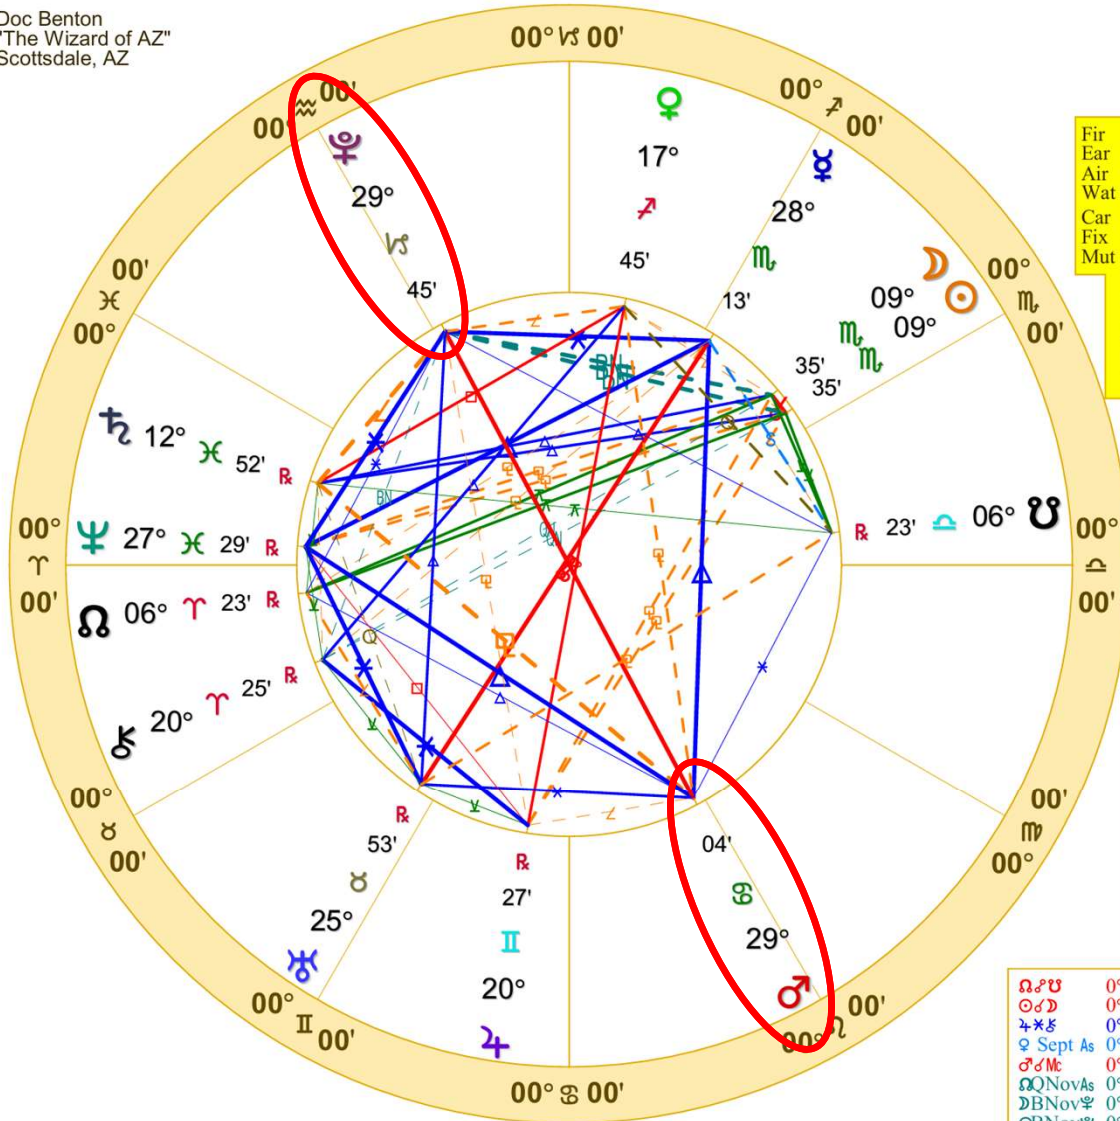

Doc Benton
 "The Wizard of AZ"
 Scottsdale, AZ

New Moon (astrological)

New Moon Nov 1 2024

November 1, 2024

5:46:54 AM

Standard Time

Scottsdale, Arizona

33N30'33" 111W53'54"