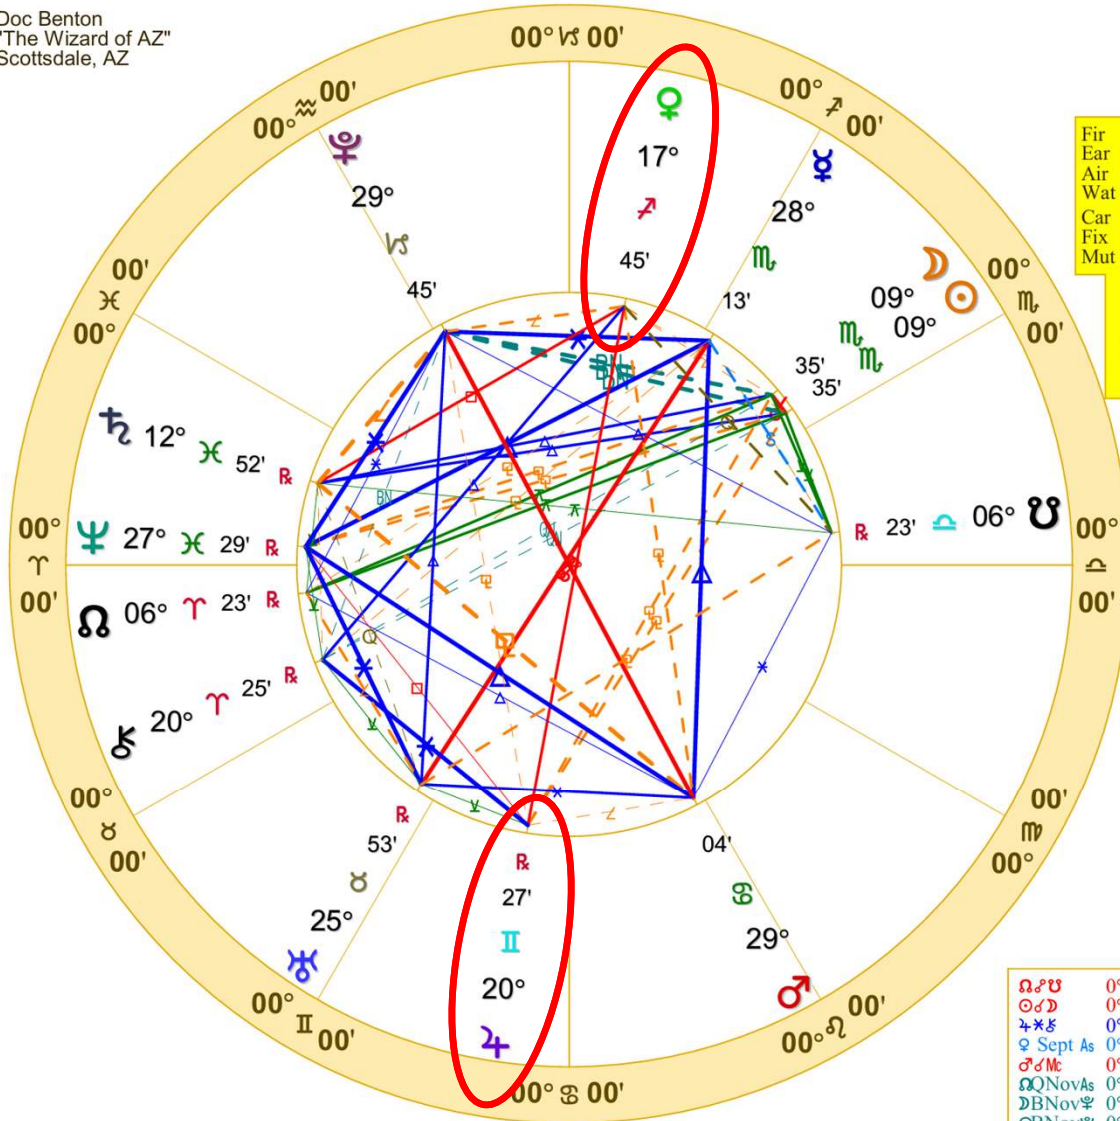

Doc Benton
 "The Wizard of AZ"
 Scottsdale, AZ

New Moon (astrological)

New Moon Nov 1 2024

November 1, 2024

5:46:54 AM

Standard Time

Scottsdale, Arizona

33N30'33" 111W53'54"