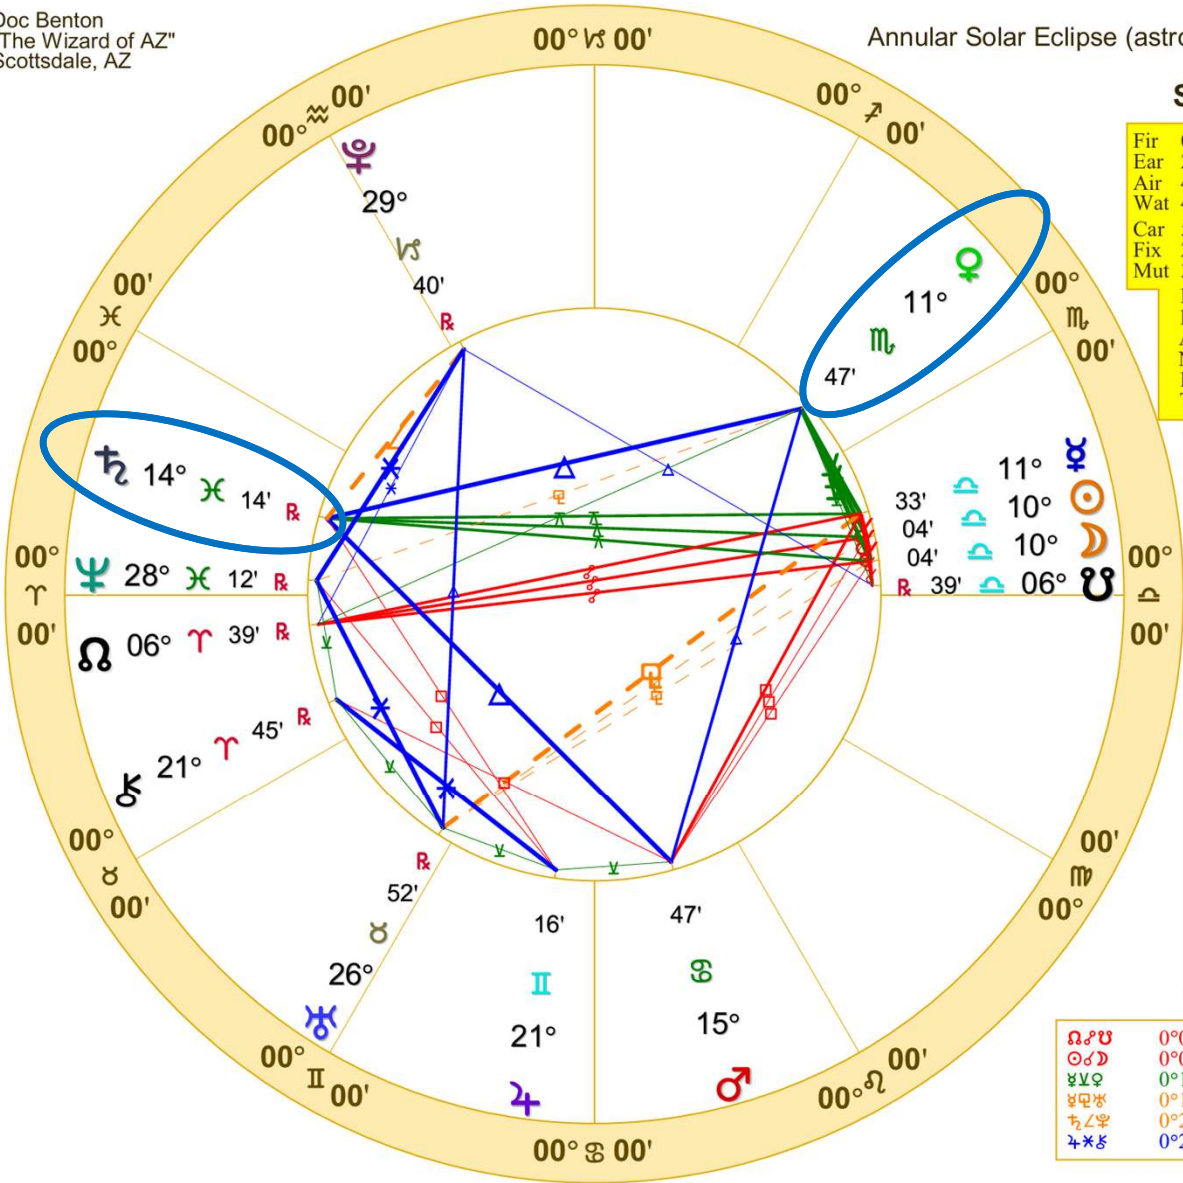

Doc Benton
"The Wizard of AZ"
Scottsdale, AZ

Annular Solar Eclipse (astrological) Saros Cycle 144 # 17

Solar Eclipse Oct 2 2024

October 2, 2024
11:49:01 AM
Standard Time
Scottsdale, Arizona
33N30'33" 111W53'54"
Time Zone: 7 hours West
Geocentric
Tropical 0-Aries

Fir	0	1
Ear	2	0
Air	4	0
Wat	4	0
Car	5	0
Fix	2	0
Mut	3	1
P	A	S
L	A	C
A	N	E
N	E	N
E	N	D

Venus
sesquiquadrate
Neptune

Sun sesquiquadrate
Uranus

Venus trine Saturn

Sun quincunx Saturn

Venus trine Mars

Jupiter stationary
retrograde

	Long.	Dwada-samsa	Speed
☉	10° 03' 48"	0 ≈ 46	0.59
☾	10° 03' 48"	0 ≈ 46	11.47
♃	11° 03'	18 ≈ 31	1.45
♀	11° 47'	21 ≈ 19	1.13
♂	15° 47'	9 ≈ 21	0.31
♄	21° 16'	15 ≈ 12	0.01
♅	14° 14R	20 ≈ 54	0.04R
♆	26° 52R	22 ≈ 21	0.01R
♇	28° 12R	8 ≈ 18	0.02R
♈	29° 40R	25 ≈ 57	0.00R
♉	21° 45R	21 ≈ 03	0.03R
♊	6° 39R	19 ≈ 48	0.00R
♋	17° 15'	27 ≈ 03	0.51
♌	2° 33'	0 ≈ 31	1.04
♍	6° 39R	19 ≈ 48	0.00R

♃♄	0°00'a	♃♃	1°20'a	♃♄	1°32's
♃♅	0°00'a	♃♃	1°25'a	♃♅	1°43's
♃♆	0°14'a	♃♃	1°28's	♃♆	1°43'a
♃♇	0°19'a	♃♃	1°28's	♃♇	1°48'a
♃♈	0°25's	♃♃	1°29's	♃♈	1°48'a
♃♉	0°29'a	♃♃	1°29'a