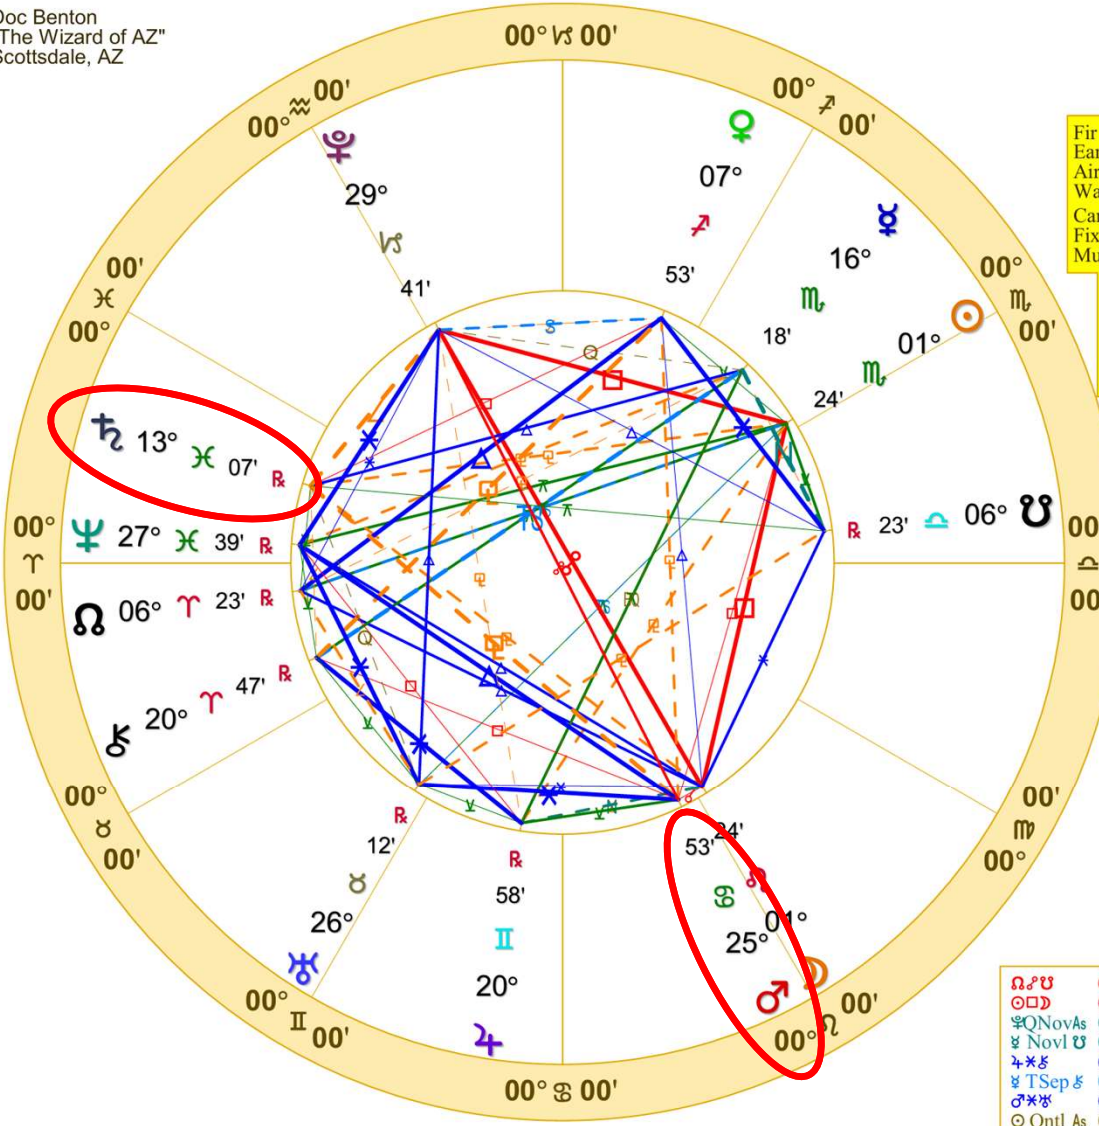

Doc Benton
"The Wizard of AZ"
Scottsdale, AZ

NATAL CHART

3rd Quarter Moon

October 24, 2024
1:02:50 AM
Standard Time
Scottsdale, Arizona
33N30'33" 111W53'54"
Time Zone: 7 hours West
Geocentric
Tropical 0-Aries

Fir	2	1
Ear	2	0
Air	1	0
Wat	5	0
Car	2	0
Fix	4	1
Mut	4	0
		P
		A
		L
		S
		C
		E
		N
		E
		N
		E
		D

	Long.	Dwada-samsa	Speed
☉	1 16 24'10"	16 16 50	1 00
☽	1 16 24'10"	16 16 50	12 40
♃	16 16 18	15 8 38	1 30
♀	7 2 53	4 32 32	1 12
♂	25 8 53	10 8 41	0 25
♄	20 11 58R	11 27 31	0 03R
♅	13 36 07R	7 12 26	0 02R
♆	26 8 12R	14 36 19	0 02R
♁	27 36 39R	1 27 54	0 01R
♂	29 13 41	26 2 08	0 00
♄	20 11 47R	9 2 18	0 03R
♁	6 11 23R	16 11 37	0 00R
♁	19 16 45	27 36 05	0 49
♁	14 8 29	23 2 54	0 59
♁	6 26 23R	16 2 37	0 00R

♁♂♁	0°00'a	♂ Qntl ♁	0°36's	♀♁♁	1°30's
♁♁	0°00'a	♁ T Sep ♁	0°42'a	♀♂♁	1°30's
♁QNovAs	0°05's	♁ T Sep ♁	0°55's	♂♂♁	1°34's
♂ Novl ♁	0°05'a	♁♂♂	1°01'a	♁♁♁	1°38'a
♂♂♂	0°11'a	♂ Qntl ♁	1°04's	♁♂♁	1°38'a
♂ T Sep ♂	0°11'a	♂♂♁	1°12'a	♁♂♁	1°43's
♂♂♂	0°18'a	♂ BQnt ♂	1°21's	♁♁♁	1°43's
♁ Qntl As	0°21's	♂♂♁	1°22's	♂♂♁	1°46'a
♀ Sept ♁	0°22'a	♂ Qntl ♁	1°23'a	♂♂♁	1°49'a
♁ Novl ♂	0°27's	♂♂♁	1°28's	♂♂♁	1°50's

Mars sextile Uranus

Venus sesquiquadrate
Mars

Mars trine Neptune

Venus square Saturn

Sun sesquiquadrate
Jupiter

Mars sesquiquadrate
Saturn

Venus semisquare Pluto