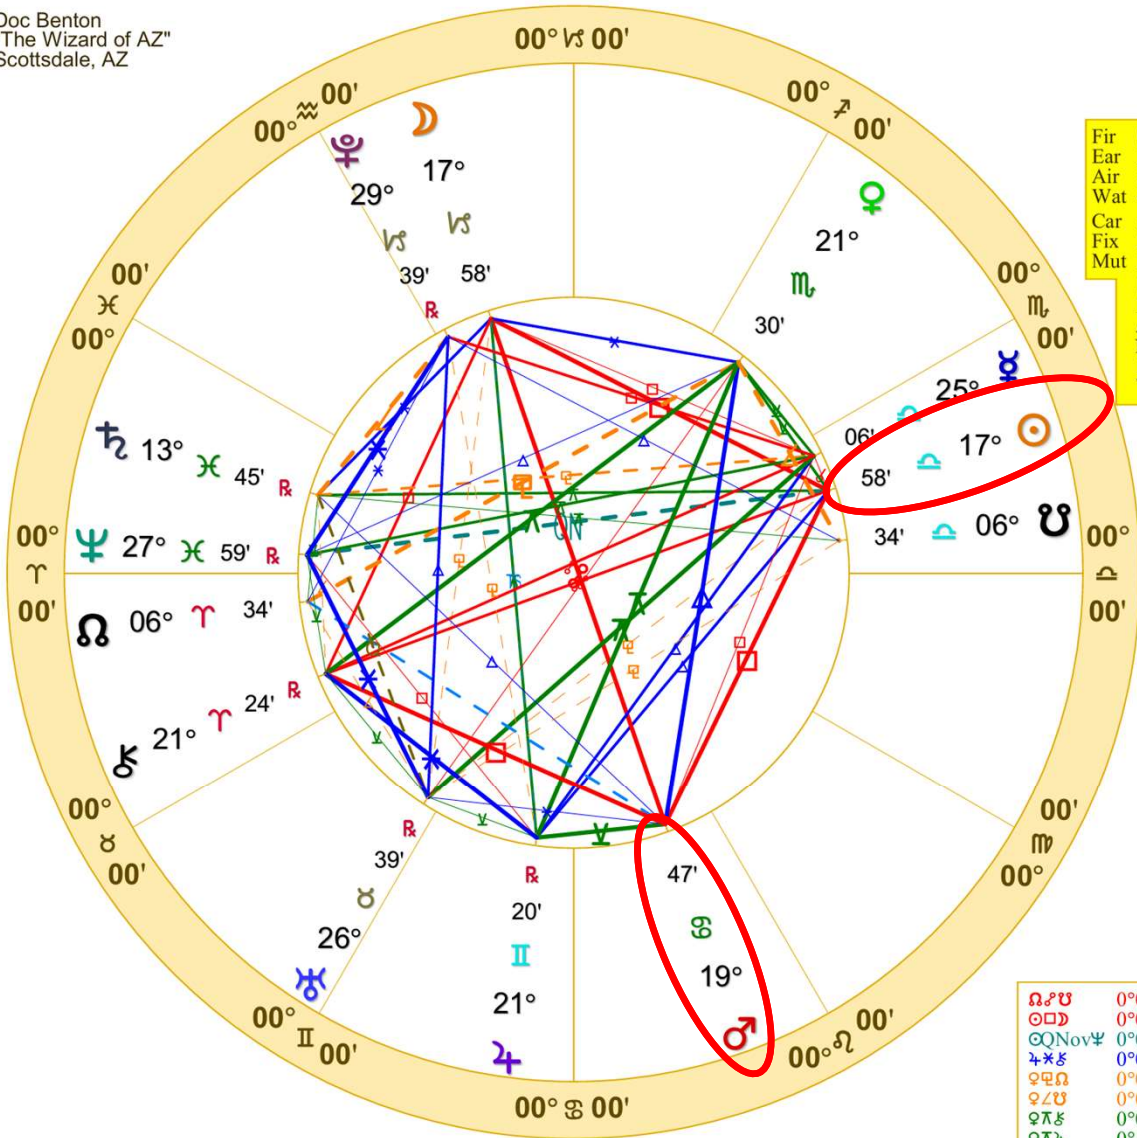

Doc Benton
"The Wizard of AZ"
Scottsdale, AZ

Fir	0	1
Ear	3	0
Air	3	0
Wat	4	0
Car	5	0
Fix	2	0
Mut	3	1
P	A	S
L	A	C
N	E	N
E	N	D

	Long.	Dwada-samsa	Speed
☉	17° 57' 38"	5 8 32	0.59
☾	17° 57' 38"	5 8 32	13.12
♃	25° 06'	1 8 12	1.38
♀	21 11 30	17 8 57	1.13
♂	19 8 47_S	27 28	0.29
♄	21 11 20_R	16 28 00	0.00SR
♅	13 38 45_R	15 8 05	0.03_R
♆	26 8 39_R	19 38 44	0.02_R
♇	27 38 59_R	5 28 47	0.02_R
♈	29 13 39_R	25 28 42	0.00SR
♉	21 11 24_R	16 28 42	0.03_R
♊	6 11 34	18 11 43	0.00
♋	25 28 29	5 28 43	0.53
♌	12 28 42	2 38 30	1.04
♍	6 28 34	18 28 43	0.00

♁♂♃	0°00'a	♃♃As	0°23's	♃♃♃	1°33'a
♁♃♃	0°00'a	As Qntl Mc	0°46'a	♃♃♃	1°33'a
♁QNov♃	0°01'a	♃♃♃	0°53's	♃♃♃	1°36'a
♃♃♃	0°03'a	♃♃ Qntl ♃	0°53's	♃♃♃	1°40's
♃♃♃	0°04'a	♃♃ T Sep ♃	0°55's	♃♃♃	1°42's
♃♃♃	0°04'a	♃♃♃ Mc	1°03'a	♃♃♃	1°50'a
♃♃♃	0°06's	♃♃♃ Mc	1°04's	♃♃♃	1°50'a
♃♃♃	0°10's	♃♃♃ As	1°10'a		
♃♃♃ Sep ♁	0°22's	♃♃♃ ♃	1°20's		

- Venus quincunx Jupiter
- Venus quincunx Chiron
- Pluto stationary direct
- Jupiter sextile Chiron
- Mars square Chiron
- Mars semisextile Jupiter
- Sun opposite Chiron
- Sun trine Jupiter
- Sun square Mars
- Venus opposite Uranus
- Venus trine Neptune