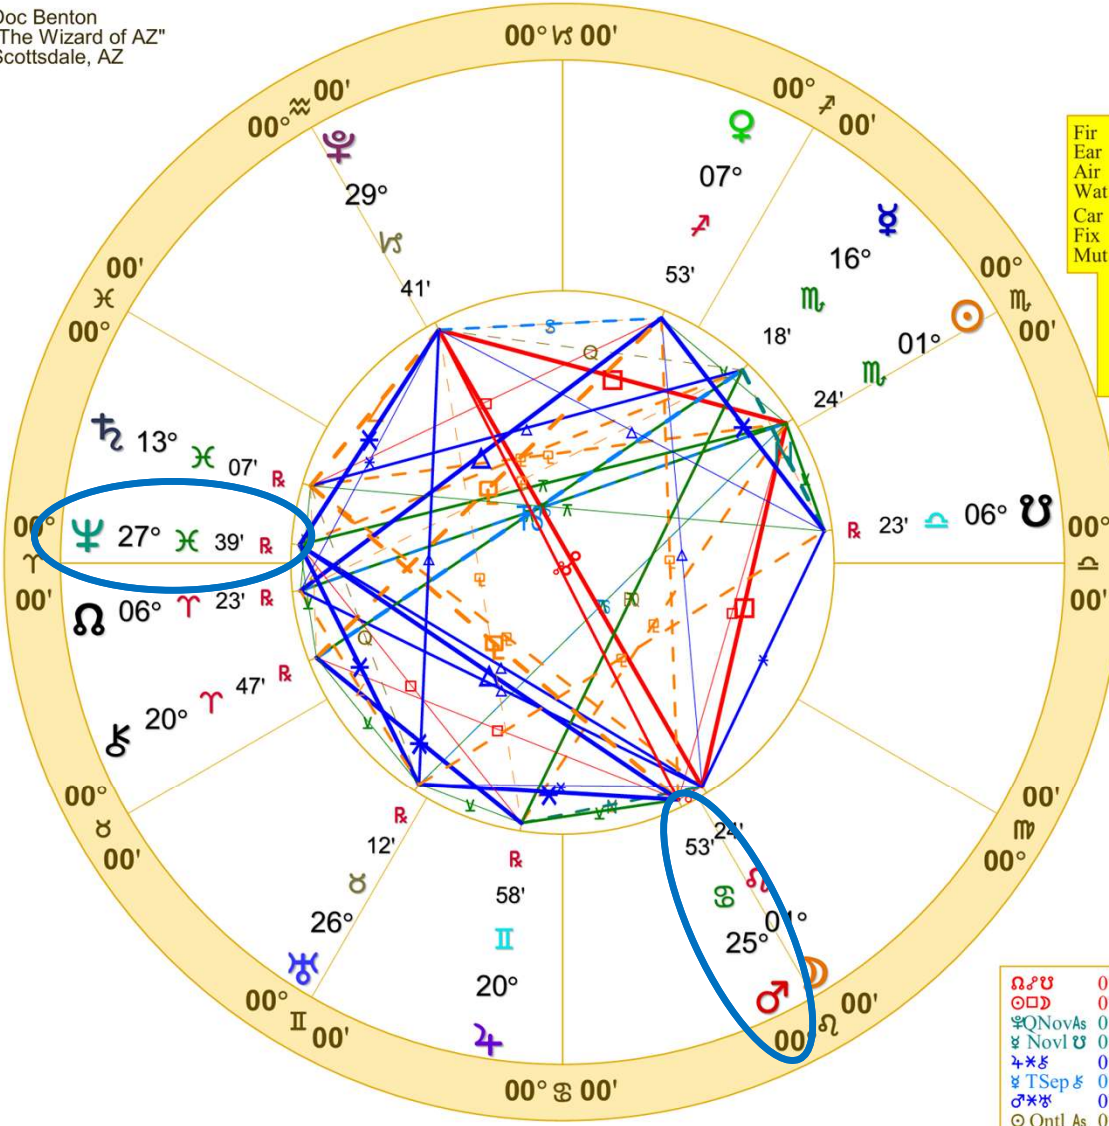

Doc Benton
"The Wizard of AZ"
Scottsdale, AZ

NATAL CHART

3rd Quarter Moon

October 24, 2024
1:02:50 AM
Standard Time
Scottsdale, Arizona
33N30'33" 111W53'54"
Time Zone: 7 hours West
Geocentric
Tropical 0-Aries

Fir	2	1
Ear	2	0
Air	1	0
Wat	5	0
Car	2	0
Fix	4	1
Mut	4	0
		P
		A
		L
		S
		C
		E
		N
		E
		N
		E
		D

	Long.	Dwada-samsa	Speed
☉	1 ♍ 24'10"	16 ♍ 50	1 00
☽	1 ♎ 24'10"	16 ♎ 50	12 40
♃	16 ♍ 18	15 ♃ 38	1 30
♀	7 ♀ 53	4 ♀ 32	1 12
♂	25 ♂ 53	10 ♂ 41	0 25
♄	20 ♀ 58R	11 ♄ 31	0 03R
♅	13 ♋ 07R	7 ♋ 26	0 02R
♆	26 ♃ 12R	14 ♃ 19	0 02R
♁	27 ♋ 39R	1 ♁ 54	0 01R
♁	29 ♋ 41	26 ♁ 08	0 00
♁	20 ♀ 47R	9 ♁ 18	0 03R
♁	6 ♀ 23R	16 ♁ 37	0 00R
♁	19 ♎ 45	27 ♁ 05	0 49
♁	14 ♃ 29	23 ♁ 54	0 59
♁	6 ♁ 23R	16 ♁ 37	0 00R

♁♂♃	0°00'a	♂ Qntl ♁	0°36's	♀♁♁	1°30's
☉☐♃	0°00'a	☉ T Sep ♁	0°42'a	♀♁♃	1°30's
♁QNovAs	0°05's	☉ T Sep ♁	0°55's	♃♁♁	1°34's
♁ Novl ♃	0°05'a	As♁♃	1°01'a	♁♁As	1°38'a
♃*♃	0°11'a	♃ Qntl ♁	1°04's	As♁♃	1°38'a
♁ T Sep ♃	0°11'a	♃*As	1°12'a	♁♁♁	1°43's
♁*♁	0°18'a	♁ BQnt ♃	1°21's	☉☐♁	1°43's
☉ Qntl As	0°21's	♃*♁	1°22's	♁♁♁	1°46'a
♀ Sept ♁	0°22'a	♁ Qntl ♁	1°23'a	♁♁♁	1°49'a
♁ Novl ♃	0°27's	♁*♁	1°28's	♁♁♁	1°50's

Mars sextile Uranus

Venus sesquiquadrate
Mars

Mars trine Neptune

Venus square Saturn

Sun sesquiquadrate
Jupiter

Mars sesquiquadrate
Saturn

Venus semisquare Pluto