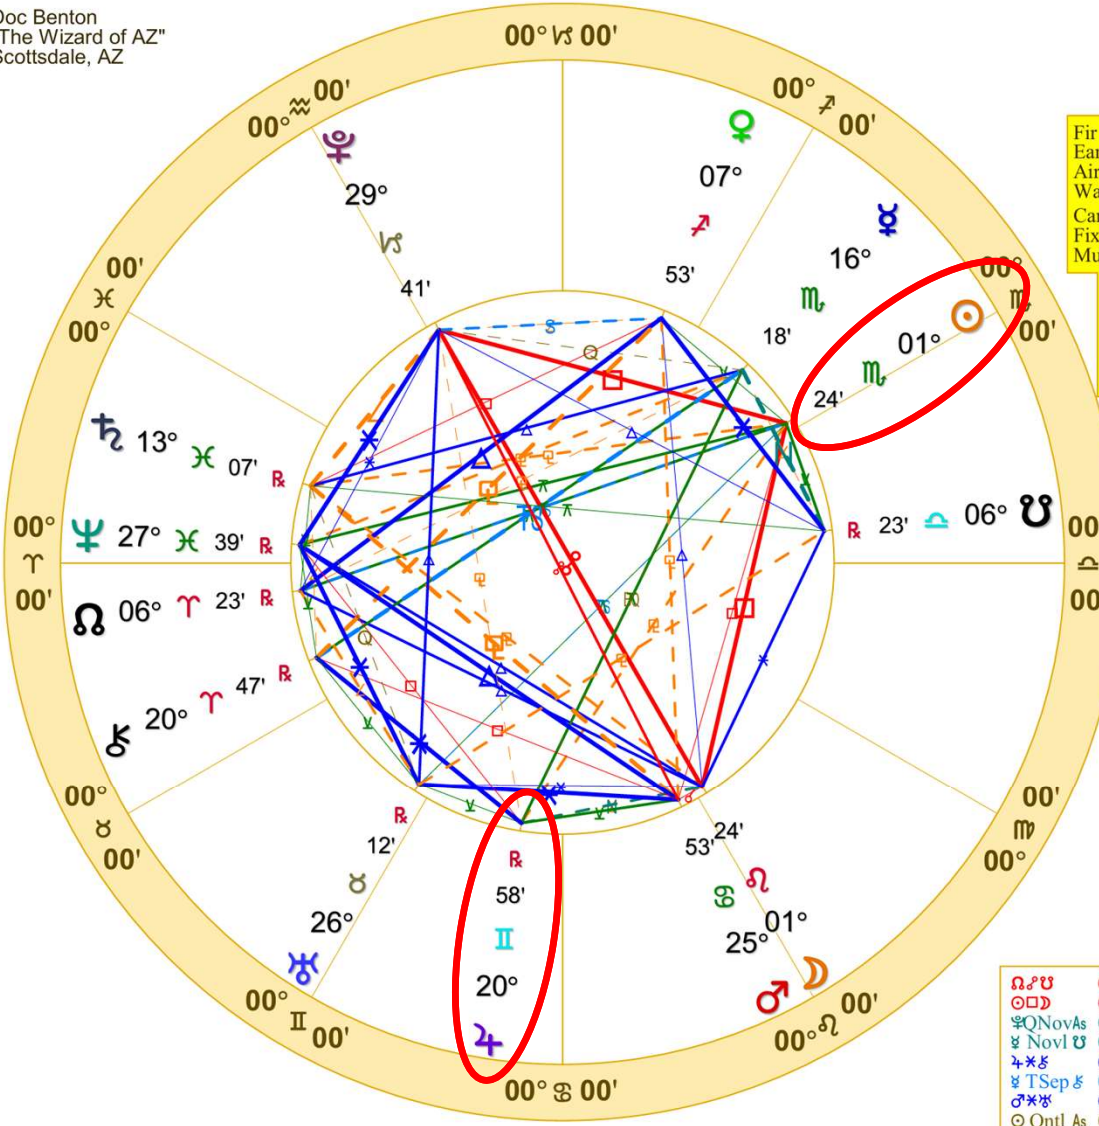

Doc Benton
"The Wizard of AZ"
Scottsdale, AZ

NATAL CHART

3rd Quarter Moon

October 24, 2024
1:02:50 AM
Standard Time
Scottsdale, Arizona
33N30'33" 111W53'54"
Time Zone: 7 hours West
Geocentric
Tropical 0-Aries

Fir	2	1
Ear	2	0
Air	1	0
Wat	5	0
Car	2	0
Fix	4	1
Mut	4	0
P A L A N E T		

	Long.	Dwada-samsa	Speed
☉	1 11 24'10"	16 11 50	1 00
☽	1 11 24'10"	16 11 50	12 40
♃	16 11 18	15 11 38	1 30
♀	7 11 53	4 11 32	1 12
♂	25 11 53	10 11 41	0 25
♄	20 11 58R	11 11 31	0 03R
♅	13 11 07R	7 11 26	0 02R
♆	26 11 12R	14 11 19	0 02R
♁	27 11 39R	1 11 54	0 01R
♂	29 11 41	26 11 08	0 00
♄	20 11 47R	9 11 18	0 03R
♁	6 11 23R	16 11 37	0 00R
♁	19 11 45	27 11 05	0 49
♁	14 11 29	23 11 54	0 59
♁	6 11 23R	16 11 37	0 00R

♁♂♁	0°00'a	♂ Qntl ♁	0°36's	♀♁♁	1°30's
♁♁♁	0°00'a	♁ T Sep ♁	0°42'a	♀♁♁	1°30's
♁QNovAs	0°05's	♁ T Sep ♁	0°55's	♁♁♁	1°34's
♁ Novl ♁	0°05'a	♁♁♁	1°01'a	♁♁♁	1°38'a
♁♁♁	0°11'a	♁ Qntl ♁	1°04's	♁♁♁	1°38'a
♁ T Sep ♁	0°11'a	♁♁♁	1°12'a	♁♁♁	1°43's
♁♁♁	0°18'a	♁ BQnt ♁	1°21's	♁♁♁	1°43's
♁ Qntl ♁	0°21's	♁♁♁	1°22's	♁♁♁	1°46'a
♀ Sept ♁	0°22'a	♁ Qntl ♁	1°23'a	♁♁♁	1°49'a
♁ Novl ♁	0°27's	♁♁♁	1°28's	♁♁♁	1°50's

Mars sextile Uranus

Venus sesquiquadrate
Mars

Mars trine Neptune

Venus square Saturn

Sun sesquiquadrate
Jupiter

Mars sesquiquadrate
Saturn

Venus semisquare Pluto