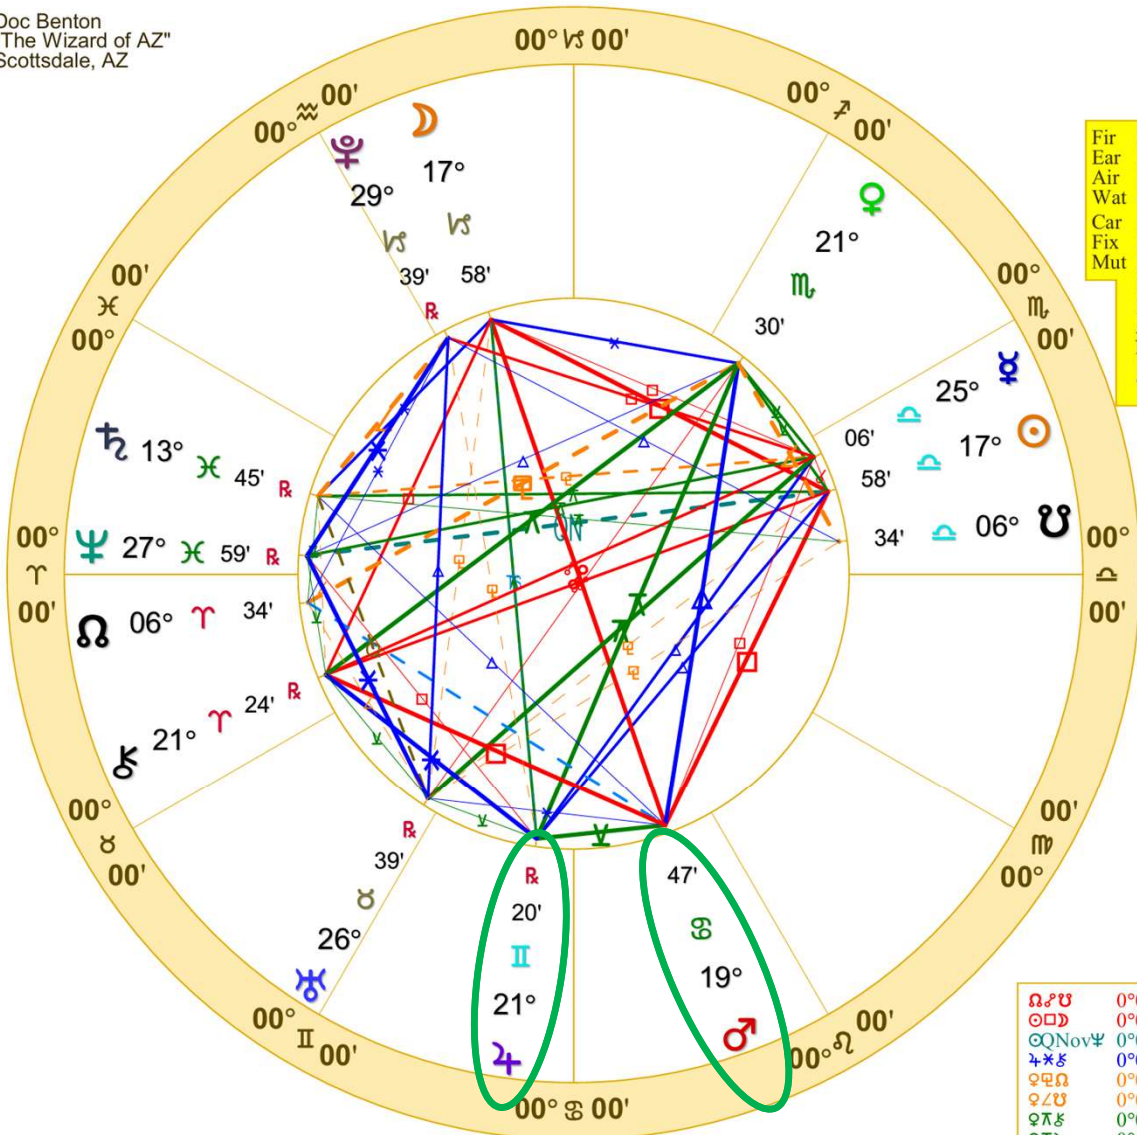

Doc Benton
"The Wizard of AZ"
Scottsdale, AZ

NATAL CHART

1st Quarter Moon

October 10, 2024
11:54:53 AM
Standard Time
Scottsdale, Arizona
33N30'33" 111W53'54"
Time Zone: 7 hours West
Geocentric
Tropical 0-Aries

Fir	0	1
Ear	3	0
Air	3	0
Wat	4	0
Car	5	0
Fix	2	0
Mut	3	1
P	A	S
L	A	C
E	N	E
N	E	N
E	N	E
T		

	Long.	Dwada-samsa	Speed
☉	17° 57' 38"	5 8 32	0.59
☾	17° 57' 38"	5 8 32	13.12
♃	25° 06'	1 8 12	1.38
♄	21° 11' 30"	17 8 57	1.13
♅	19° 47' S	27 8 28	0.29
♆	21° 11' 20" R	16 8 00	0.00SR
♁	13° 36' 45" R	15 8 05	0.03R
♂	26° 8' 39" R	19 8 44	0.02R
♆	27° 36' 59" R	5 8 47	0.02R
♁	29° 13' 39" R	25 8 42	0.00SR
♂	21° 11' 24" R	16 8 42	0.03R
♁	6° 11' 34"	18 8 43	0.00
♁	25° 27' 29"	5 8 43	0.53
♁	12° 42'	2 8 30	1.04
♁	6° 42'	18 8 43	0.00

♁♂	0°00'a	♂♁As	0°23's	♂♁♂	1°33'a
♁♁	0°00'a	♁♁Qntl	0°46'a	♂♁♂	1°33'a
♁♁Nov♁	0°01'a	♂♁♂	0°53's	♂♁♂	1°36'a
♂♁♂	0°03'a	♂♁Qntl	0°53's	♂♁♂	1°40's
♁♁♁	0°04'a	♂♁♂♂	0°55's	♂♁♂	1°42's
♁♁♂	0°04'a	♂♁♂♂	1°03'a	♂♁♂	1°50'a
♁♁♂	0°06's	♂♁♂♂	1°04's	♂♁♂	1°50'a
♁♁♂	0°10's	♂♁♂♂	1°10'a		
♂♁♂♂♂	0°22's	♂♁♂♂	1°20's		

- Venus quincunx Jupiter
- Venus quincunx Chiron
- Pluto stationary direct
- Jupiter sextile Chiron
- Mars square Chiron
- Mars semisextile Jupiter
- Sun opposite Chiron
- Sun trine Jupiter
- Sun square Mars
- Venus opposite Uranus
- Venus trine Neptune