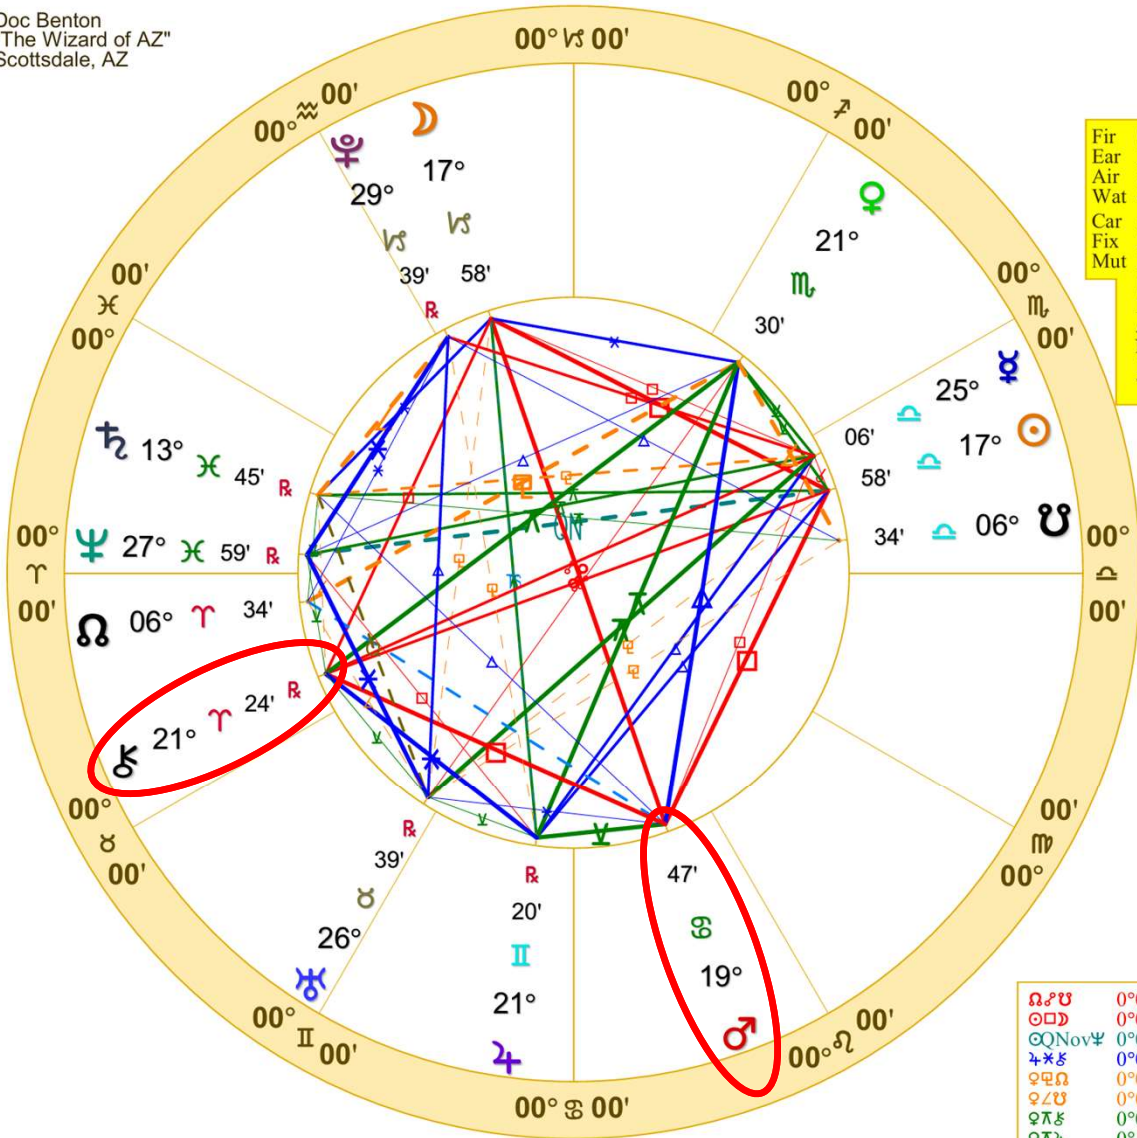

Doc Benton
"The Wizard of AZ"
Scottsdale, AZ

NATAL CHART

1st Quarter Moon

October 10, 2024
11:54:53 AM
Standard Time
Scottsdale, Arizona
33N30'33" 111W53'54"
Time Zone: 7 hours West
Geocentric
Tropical 0-Aries

Fir	0	1
Ear	3	0
Air	3	0
Wat	4	0
Car	5	0
Fix	2	0
Mut	3	1
P	A	S
L	A	C
E	N	E
N	E	N
E	N	E
T		

	Long.	Dwada-samsa	Speed
☉	17° 57' 38"	5 8 32	0.59
☾	17° 39' 58"	5 8 32	13.12
☿	25° 06'	1 8 12	1.38
♀	21° 11' 30"	17 8 57	1.13
♂	19° 47' S	27 8 28	0.29
♃	21° 11' 20" R	16 8 00	0.00SR
♄	13° 38' 45" R	15 8 05	0.03R
♅	26° 8' 39" R	19 8 44	0.02R
♆	27° 38' 59" R	5 8 47	0.02R
♇	29° 13' 39" R	25 8 42	0.00SR
♈	21° 11' 24" R	16 8 42	0.03R
♉	6° 11' 34"	18 8 43	0.00
♊	25° 27' 29"	5 8 43	0.53
♋	12° 42'	2 8 30	1.04
♌	6° 42'	18 8 43	0.00

♁♃♅	0°00'a	♃♂As	0°23's	♃♂♂	1°33'a
♁♃♅	0°00'a	♂♂♂♂♂	0°46'a	♃♂♂	1°33'a
♁♃♅Nov♂	0°01'a	♂♂♂♂	0°53's	♃♂♂	1°36'a
♃♂♂	0°03'a	♂♂♂♂♂	0°53's	♂♂♂♂	1°40's
♃♂♂♂	0°04'a	♂♂♂♂♂	0°55's	♃♂♂	1°42's
♃♂♂♂	0°04'a	♂♂♂♂♂	1°03'a	♁♃♅	1°50'a
♃♂♂♂	0°06's	♂♂♂♂♂	1°04's	♂♂♂	1°50'a
♃♂♂♂	0°10's	♂♂♂♂♂	1°10'a		
♂♂♂♂♂♂♂	0°22's	♂♂♂♂	1°20's		

- Venus quincunx Jupiter
- Venus quincunx Chiron
- Pluto stationary direct
- Jupiter sextile Chiron
- Mars square Chiron
- Mars semisextile Jupiter
- Sun opposite Chiron
- Sun trine Jupiter
- Sun square Mars
- Venus opposite Uranus
- Venus trine Neptune