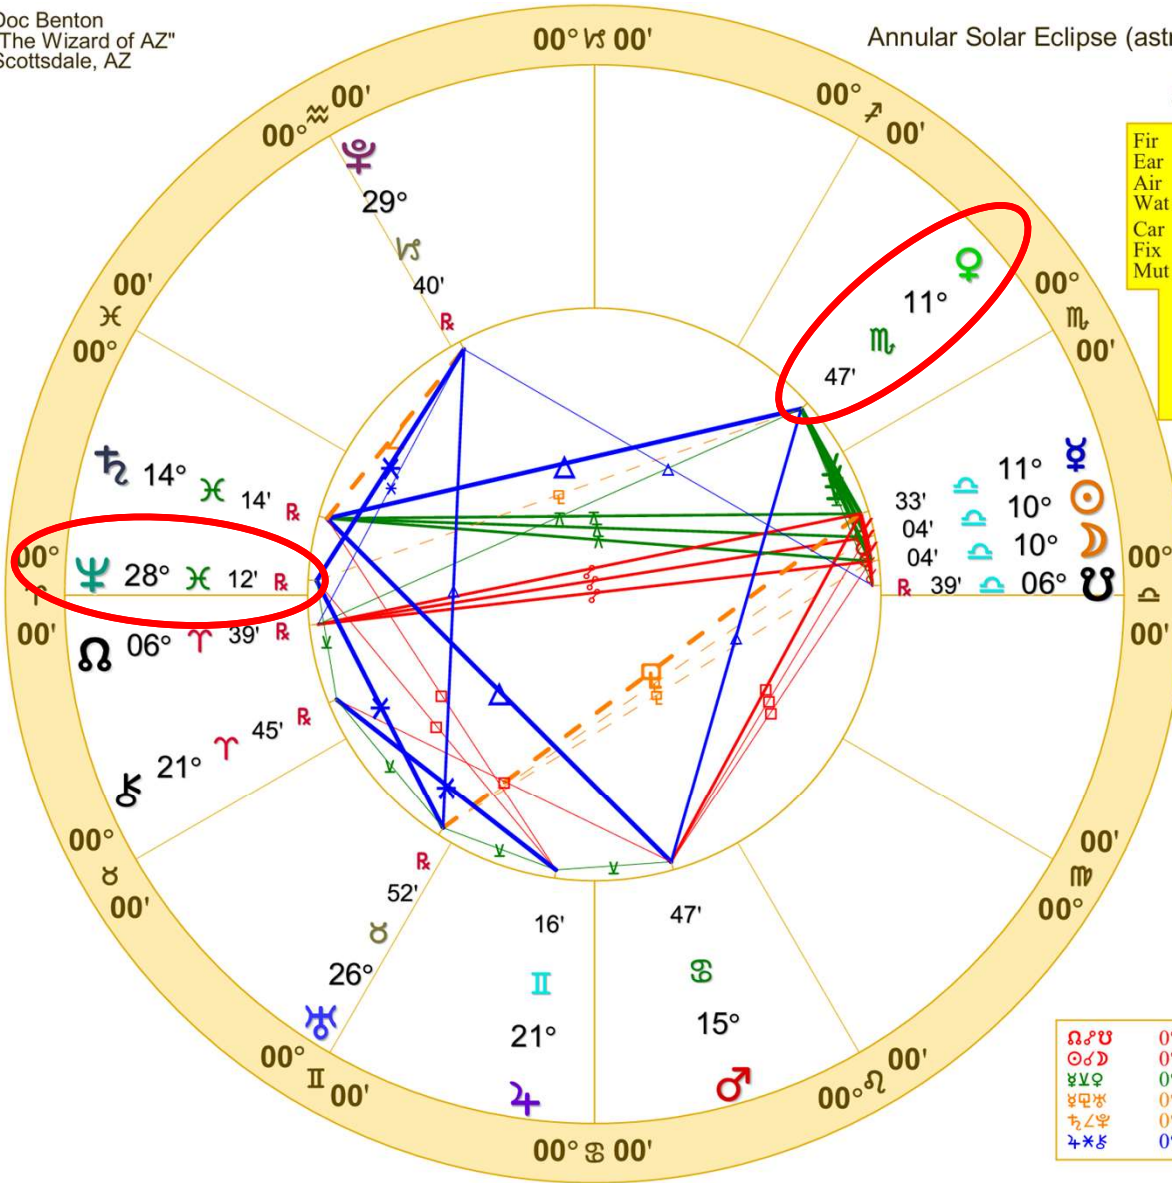

Doc Benton
"The Wizard of AZ"
Scottsdale, AZ

Annular Solar Eclipse (astrological) Saros Cycle 144 # 17

Solar Eclipse Oct 2 2024

October 2, 2024
11:49:01 AM
Standard Time
Scottsdale, Arizona
33N30'33" 111W53'54"
Time Zone: 7 hours West
Geocentric
Tropical 0-Aries

Fir	0	1
Ear	2	0
Air	4	0
Wat	4	0
Car	5	0
Fix	2	0
Mut	3	1
P	A	S
L	A	C
A	N	E
N	E	N
E	N	D

Venus
sesquiquadrate
Neptune

Sun sesquiquadrate
Uranus

Venus trine Saturn

Sun quincunx Saturn

Venus trine Mars

Jupiter stationary
retrograde

	Long.	Dwada-samsa	Speed
☉	10 10 03'48"	0 00 46	0.59
☽	10 10 03'48"	0 00 46	11.47
♃	11 11 33	18 00 31	1.45
♄	11 11 47	21 00 19	1.13
♅	15 15 47	9 00 21	0.31
♆	21 21 16	15 00 12	0.01
♇	14 14 14R	20 00 54	0.04R
♈	26 26 52R	22 00 21	0.01R
♉	28 28 12R	8 00 18	0.02R
♊	29 29 40R	25 00 57	0.00R
♋	21 21 45R	21 00 03	0.03R
♌	6 6 39R	19 00 48	0.00R
♍	17 17 15	27 00 03	0.51
♎	2 2 33	0 00 31	1.04
♏	6 6 39R	19 00 48	0.00R

♃♄	0°00'a	♃♃♄	1°20'a	♄♃♄	1°32's
♃♄	0°00'a	♃♃♄	1°25'a	♃♄♃	1°43's
♃♄♃	0°14'a	♃♃♄	1°28's	♃♄♃	1°43'a
♃♄♃	0°19'a	♃♃♄	1°28's	♃♄♃	1°48'a
♃♄♃	0°25's	♃♃♄	1°29's	♃♄♃	1°48'a
♃♄♃	0°29'a	♃♃♄	1°29'a