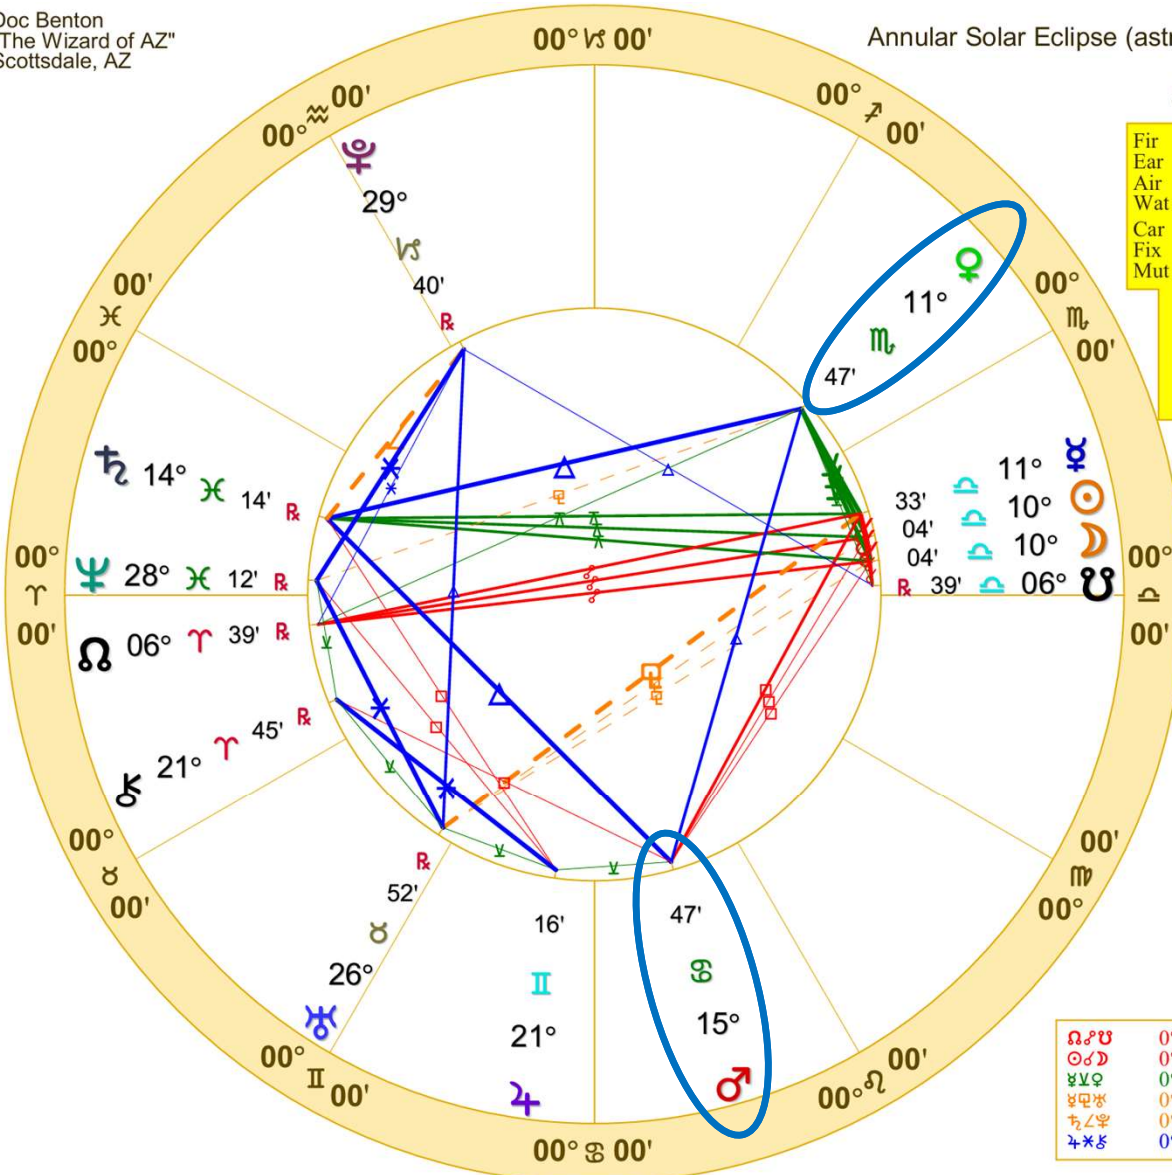

Doc Benton
"The Wizard of AZ"
Scottsdale, AZ

Annular Solar Eclipse (astrological) Saros Cycle 144 # 17

Solar Eclipse Oct 2 2024

October 2, 2024
11:49:01 AM
Standard Time
Scottsdale, Arizona
33N30'33" 111W53'54"
Time Zone: 7 hours West
Geocentric
Tropical 0-Aries

Fir	0	1
Ear	2	0
Air	4	0
Wat	4	0
Car	5	0
Fix	2	0
Mut	3	1
P	A	S
L	A	C
A	N	E
N	E	N
E	N	D

- Venus
- sesquiquadrate
- Neptune
- Sun sesquiquadrate
- Uranus
- Venus trine Saturn
- Sun quincunx Saturn
- Venus trine Mars
- Jupiter stationary retrograde

	Long.	Dwada-samsa	Speed
☉	10° 03' 48"	0 ≈ 46	0.59
☽	10° 03' 48"	0 ≈ 46	11.47
♃	11° 03'	18 ≈ 31	1.45
♀	11° 47'	21 ≈ 19	1.13
♂	15° 47'	9 ≈ 21	0.31
♄	21° 16'	15 ≈ 12	0.01
♅	14° 14R	20 ≈ 54	0.04R
♆	26° 52R	22 ≈ 21	0.01R
♇	28° 12R	8 ≈ 18	0.02R
♈	29° 40R	25 ≈ 57	0.00R
♉	21° 45R	21 ≈ 03	0.03R
♊	6° 39R	19 ≈ 48	0.00R
♋	17° 15'	27 ≈ 03	0.51
♌	2° 33'	0 ≈ 31	1.04
♍	6° 39R	19 ≈ 48	0.00R

♃♂♂	0°00'a	♃♃♂	1°20'a	♂♂♂	1°32's
♃♂♂	0°00'a	♀♀♂	1°25'a	♂♀♀	1°43's
♃♀♀	0°14'a	♂♂♂	1°28's	♂♀♀	1°43'a
♃♂♂	0°19'a	♂♂♂	1°28's	♂♀♀	1°48'a
♃♂♂	0°25's	♂♂♂	1°29's	♂♀♀	1°48'a
♃♂♂	0°29'a	♂♂♂	1°29'a