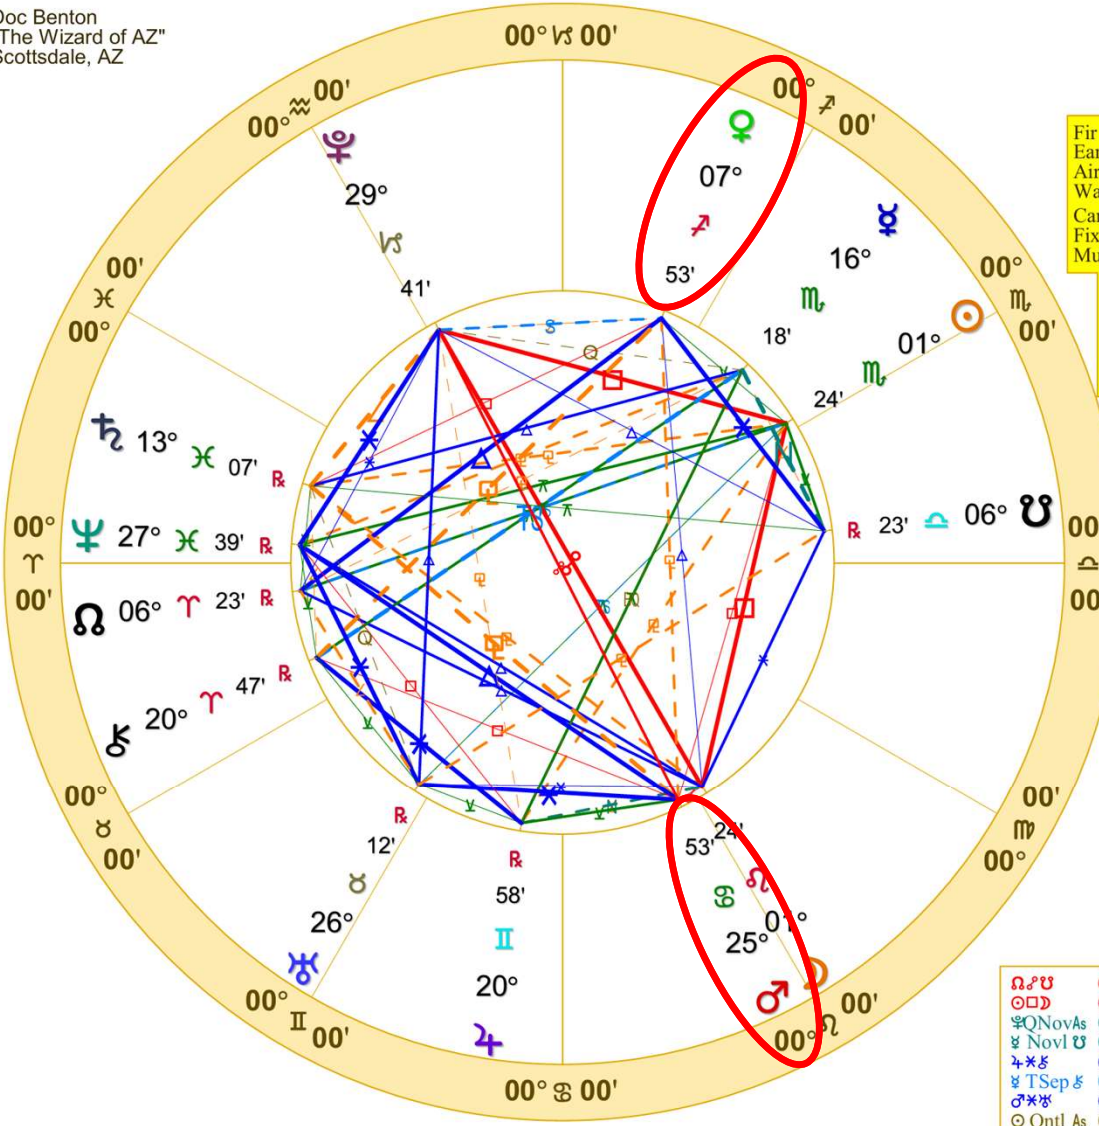

Doc Benton
"The Wizard of AZ"
Scottsdale, AZ

NATAL CHART

3rd Quarter Moon

October 24, 2024
1:02:50 AM
Standard Time
Scottsdale, Arizona
33N30'33" 111W53'54"
Time Zone: 7 hours West
Geocentric
Tropical 0-Aries

Fir	2	1
Ear	2	0
Air	1	0
Wat	5	0
Car	2	0
Fix	4	1
Mut	4	0
		P
		A
		L
		S
		C
		E
		N
		E
		N
		E
		D

	Long.	Dwada-samsa	Speed
☉	1 16 24'10"	16 16 50	1 00
☽	1 16 24'10"	16 16 50	12 40
♃	16 16 18	15 8 38	1 30
♀	7 2 53	4 32 32	1 12
♂	25 8 53	10 8 41	0 25
♄	20 11 58R	11 23 31	0 03R
♅	13 36 07R	7 12 26	0 02R
♆	26 8 12R	14 36 19	0 02R
♁	27 36 39R	1 23 54	0 01R
♂	29 13 41	26 2 08	0 00
♄	20 11 47R	9 2 18	0 03R
♅	6 11 23R	16 11 37	0 00R
♁	19 16 45	27 36 05	0 49
♂	14 8 29	23 2 54	0 59
♃	6 2 23R	16 2 37	0 00R

♁♂♃	0°00'a	♂ Qntl ♁	0°36's	♀♁♁	1°30's
☉☽	0°00'a	☉ T Sep ♁	0°42'a	♀♂♃	1°30's
♃Nov♁	0°05's	☉ T Sep ♃	0°55's	♃♂♃	1°34's
♃ Nov♃	0°05'a	♁♂♃	1°01'a	♁♂♁	1°38'a
♃♂♃	0°11'a	♃ Qntl ♃	1°04's	♁♂♃	1°38'a
♃ T Sep ♃	0°11'a	♃♂♁	1°12'a	♂♂♃	1°43's
♂♂♃	0°18'a	♃ BQntl ♃	1°21's	☉☽♃	1°43's
☉ Qntl ♁	0°21's	♃♂♁	1°22's	♂♂♃	1°46'a
♀ Sept ♃	0°22'a	♃ Qntl ♃	1°23'a	♃♂♁	1°49'a
♂ Nov♃	0°27's	♂♂♃	1°28's	♃♂♁	1°50's

Mars sextile Uranus

Venus sesquiquadrate Mars

Mars trine Neptune

Venus square Saturn

Sun sesquiquadrate Jupiter

Mars sesquiquadrate Saturn

Venus semisquare Pluto