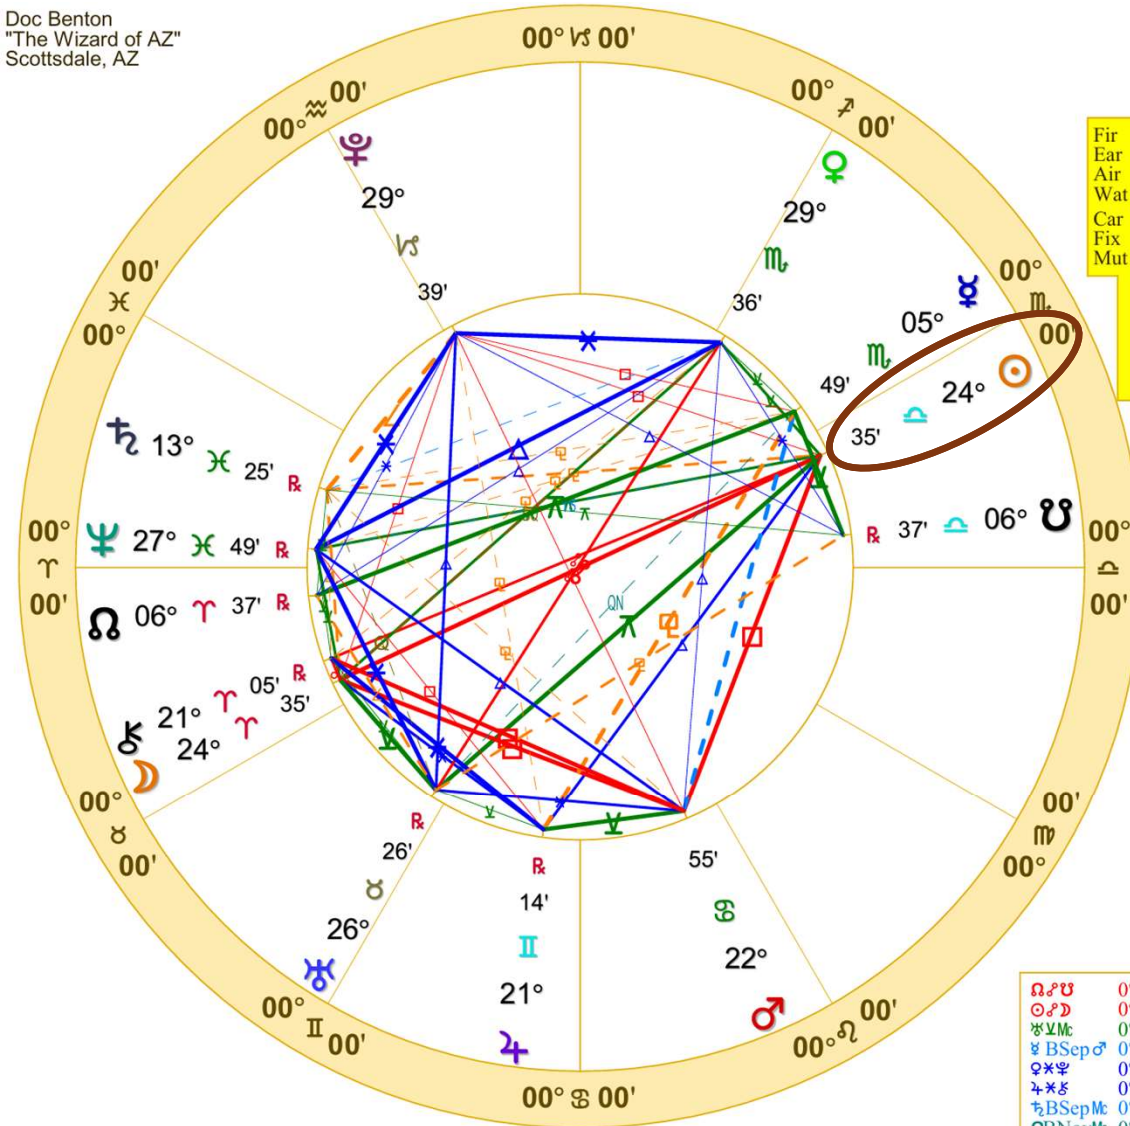

Doc Benton
"The Wizard of AZ"
Scottsdale, AZ

Full Moon (astrological)

Full Moon Oct 17 2024

October 17, 2024

4:26:09 AM

Standard Time

Scottsdale, Arizona

33N30'33" 111W53'54"

Time Zone: 7 hours West

Geocentric

Tropical 0-Aries

Fir	1	0
Ear	2	1
Air	2	0
Wat	5	0
Car	4	0
Fix	3	0
Mut	3	1
P	L	A
L	A	S
A	N	C
N	E	E
E	N	N
T	D	D

	Long.	Dwada-samsa	Speed
☉	24 35'03"	25 8 01	1 00
☽	24 11 35'03"	25 13 01	15 12
♃	5 11 49	9 13 45	1 34
♀	29 11 36	25 11 09	1 13
♂	22 11 55	5 11 01	0 27
♄	21 11 14R	14 13 42	0 02R
♅	13 11 25R	10 11 55	0 03R
♆	26 11 26R	17 11 12	0 02R
♁	27 11 49R	3 11 47	0 01R
♂	29 11 39	25 11 47	0 00
♄	21 11 05R	13 11 02	0 03R
♅	6 11 37R	19 11 24	0 01R
♁	26 11 42	20 11 21	0 50
♁	26 11 25	17 11 02	0 54
♁	6 11 37R	19 11 24	0 01R

♁♁♁	0°00'a	♁♁♁	0°25'a	♁♁♁	1°23's
♁♁♁	0°00'a	♁♁♁Nov♁	0°37'a	♁♁♁	1°24'a
♁♁♁	0°01'a	♁♁♁	0°48'a	♁♁♁	1°40's
♁♁♁♁	0°02's	♁♁♁	0°48'a	♁♁♁	1°40's
♁♁♁	0°03'a	♁♁♁Sep♁	0°57'a	♁♁♁	1°42's
♁♁♁	0°08's	♁♁♁Qnt♁	0°59's	♁♁♁	1°47's
♁♁♁Sep♁	0°09's	♁♁♁Qnt♁	1°01's	♁♁♁	1°50's
♁♁♁Nov♁	0°12'a	♁♁♁Sep♁	1°03's	♁♁♁	1°50's
♁♁♁♁	0°16's	♁♁♁♁	1°07'a	♁♁♁	1°50's
♁♁♁♁	0°17'a	♁♁♁♁	1°14's	3 additional	

Venus sextile Pluto

Venus enters Sagittarius

Sun quincunx Uranus

Sun quincunx Neptune

Sun sesquiquadrate
Saturn

Sun square Pluto

Venus sesquiquadrate
Chiron

Sun enters Scorpio