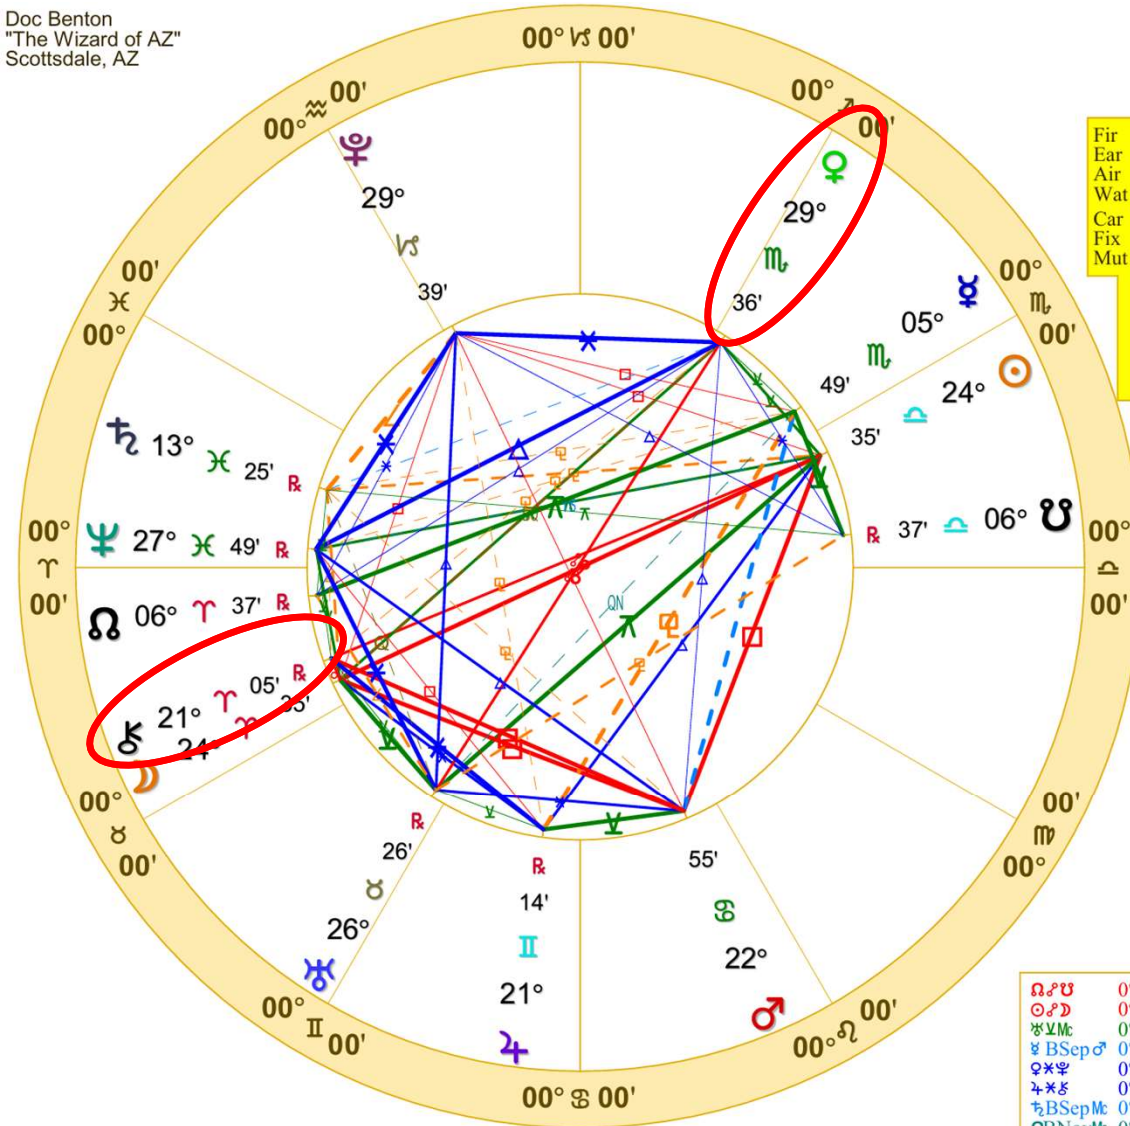

Doc Benton
"The Wizard of AZ"
Scottsdale, AZ

Full Moon (astrological)

Full Moon Oct 17 2024

October 17, 2024

4:26:09 AM

Standard Time

Scottsdale, Arizona

33N30'33" 111W53'54"

Time Zone: 7 hours West

Geocentric

Tropical 0-Aries

Fir	1	0
Ear	2	1
Air	2	0
Wat	5	0
Car	4	0
Fix	3	0
Mut	3	1
P	L	A
L	A	S
A	N	C
N	E	E
E	N	D

	Long.	Dwada-samsa	Speed
☉	24 35'03"	25 8 01	1 00
☽	24 35'03"	25 13 01	15 12
♃	5 11 49	9 13 45	1 34
♀	29 11 36	25 21 09	1 13
♂	22 28 55	5 11 01	0 27
♄	21 11 14R	14 22 42	0 02R
♅	13 31 25R	10 11 55	0 03R
♆	26 28 26R	17 31 12	0 02R
♁	27 34 49R	3 22 47	0 01R
♂	29 13 39	25 13 47	0 00
♄	21 11 05R	13 13 02	0 03R
♅	6 11 37R	19 11 24	0 01R
♁	26 11 42	20 28 21	0 50
♁	26 11 25	17 11 02	0 54
♁	6 21 37R	19 13 24	0 01R

♁♁♁	0°00'a	♁♁♁	0°25'a	♁♁♁	1°23's
♁♁♁	0°00'a	♁♁♁Nov♁	0°37'a	♁♁♁	1°24'a
♁♁♁	0°01'a	♁♁♁	0°48'a	♁♁♁	1°40's
♁♁♁♁	0°02's	♁♁♁♁	0°48'a	♁♁♁	1°40's
♁♁♁♁	0°03'a	♁♁♁♁	0°57'a	♁♁♁♁	1°42's
♁♁♁♁	0°08's	♁♁♁♁	0°59's	♁♁♁♁	1°47's
♁♁♁♁	0°09's	♁♁♁♁	1°01's	♁♁♁♁	1°50's
♁♁♁♁Nov♁	0°12'a	♁♁♁♁	1°03's	♁♁♁♁	1°50's
♁♁♁♁	0°16's	♁♁♁♁	1°07'a	♁♁♁♁	1°50's
♁♁♁♁	0°17'a	♁♁♁♁	1°14's	3 additional	

Venus sextile Pluto

Venus enters Sagittarius

Sun quincunx Uranus

Sun quincunx Neptune

Sun sesquiquadrate Saturn

Sun square Pluto

Venus sesquiquadrate Chiron

Sun enters Scorpio