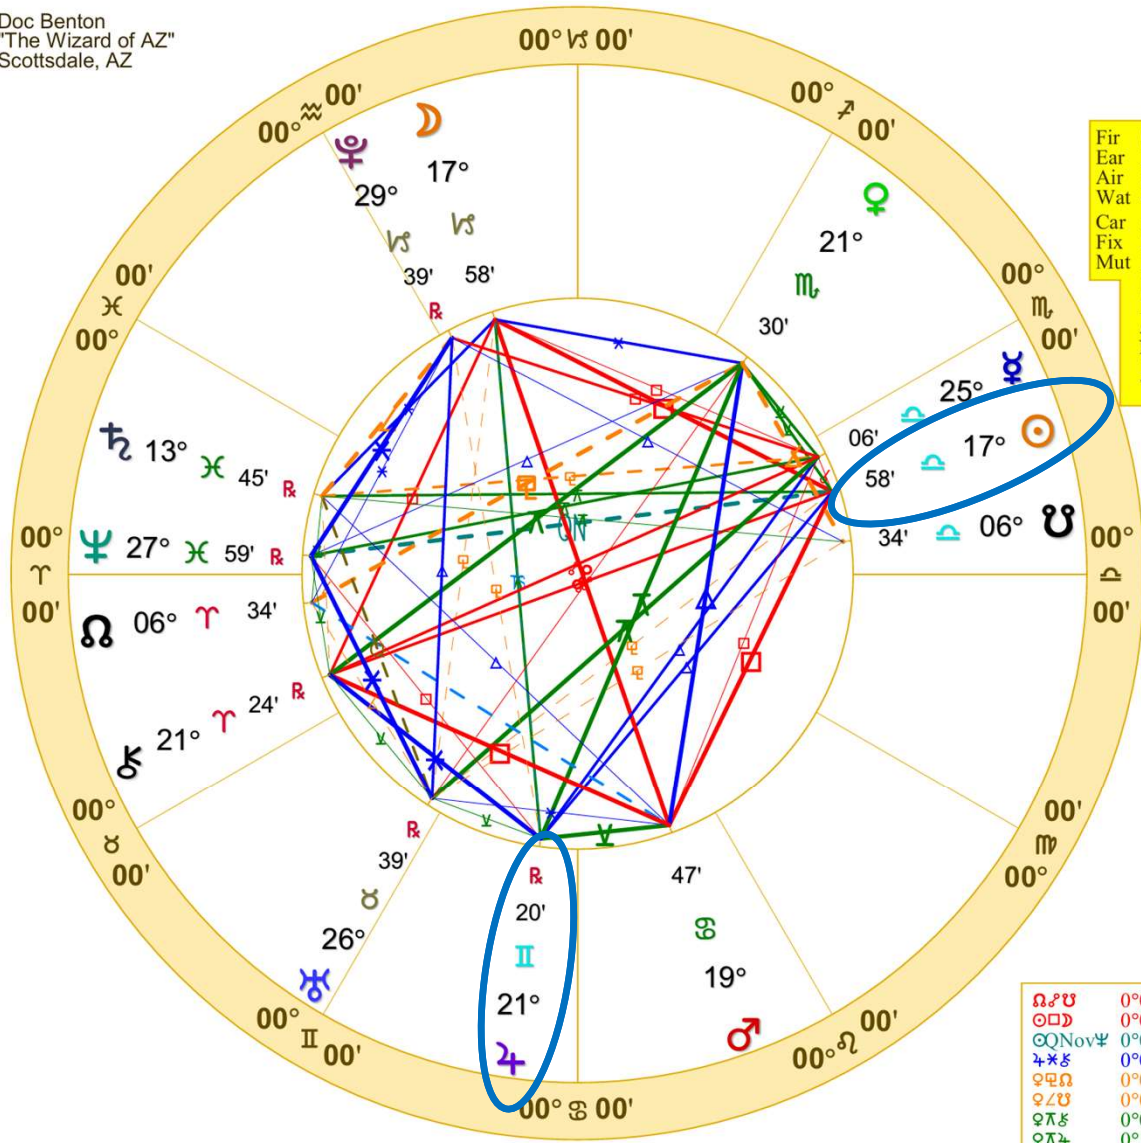

Venus quincunx Jupiter

Venus quincunx Chiron

Pluto stationary direct

Jupiter sextile Chiron

Mars square Chiron

Mars semisextile Jupiter

Sun opposite Chiron

Sun trine Jupiter

Sun square Mars

Venus opposite Uranus

Venus trine Neptune

Doc Benton
"The Wizard of AZ"
Scottsdale, AZ

NATAL CHART

1st Quarter Moon

October 10, 2024
11:54:53 AM
Standard Time
Scottsdale, Arizona
33N30'33" 111W53'54"
Time Zone: 7 hours West
Geocentric
Tropical 0-Aries