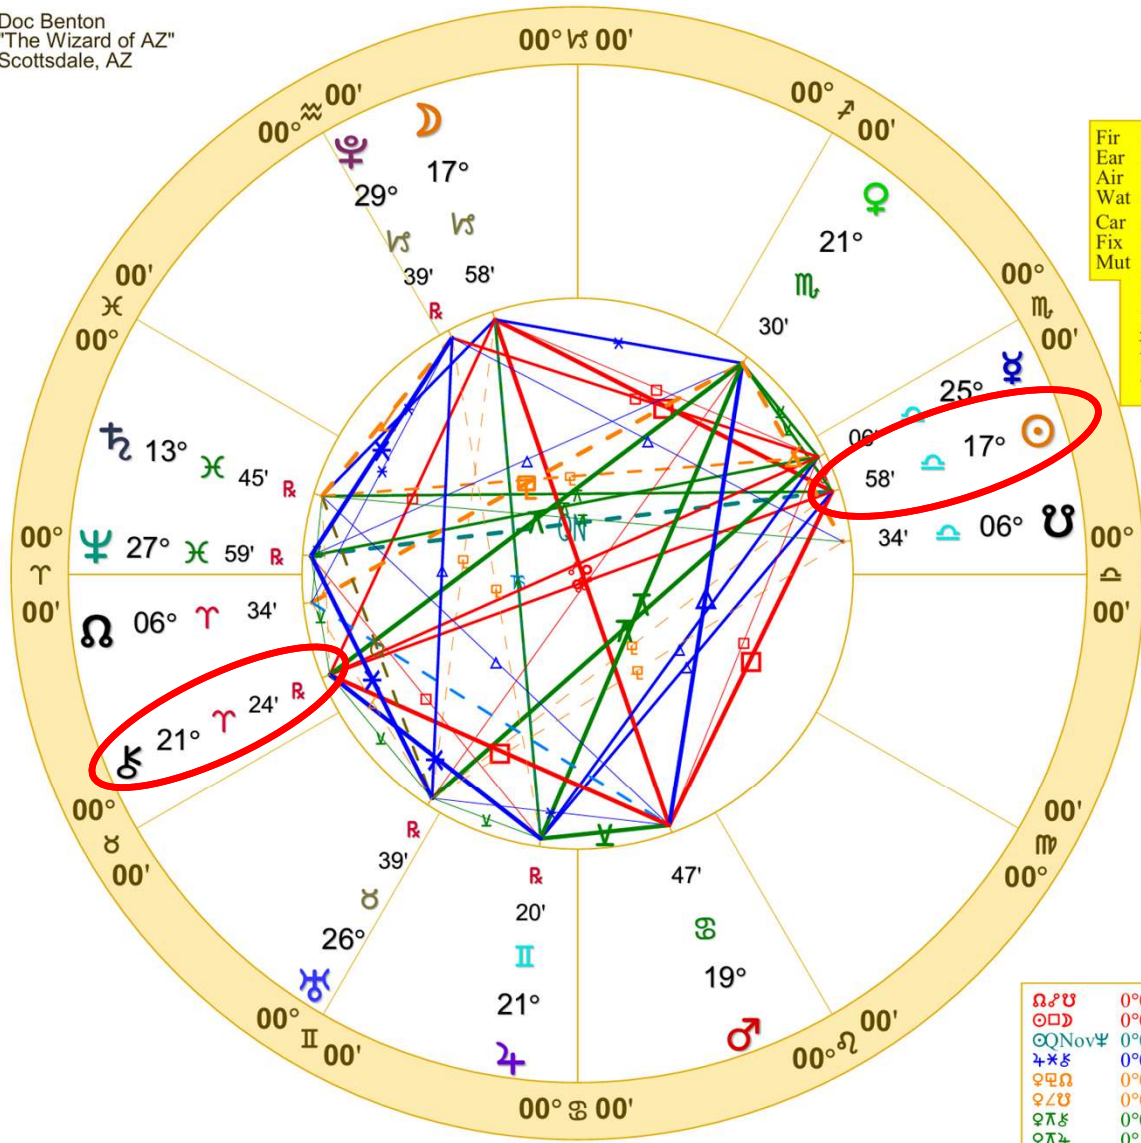

Doc Benton
"The Wizard of AZ"
Scottsdale, AZ

NATAL CHART

1st Quarter Moon

October 10, 2024
11:54:53 AM
Standard Time
Scottsdale, Arizona
33N30'33" 111W53'54"
Time Zone: 7 hours West
Geocentric
Tropical 0-Aries

Fir	0	1
Ear	3	0
Air	3	0
Wat	4	0
Car	5	0
Fix	2	0
Mut	3	1
P	A	S
L	A	C
N	E	N
E	N	D

	Long.	Dwada-samsa	Speed
☉	17° 57' 38"	5 8 32	0.59
☾	17° 57' 38"	5 8 32	13.12
♃	25° 06'	1 8 12	1.38
♄	21° 11' 30"	17 8 57	1.13
♅	19° 47' S	27 28	0.29
♆	21° 20' R	16 00	0.00SR
♁	13° 45' R	15 05	0.03R
♂	26° 39' R	19 44	0.02R
♆	27° 59' R	5 47	0.02R
♁	29° 39' R	25 42	0.00SR
♁	21° 24' R	16 42	0.03R
♁	6° 34'	18 43	0.00
♁	25° 29'	5 43	0.53
♁	12° 42'	2 30	1.04
♁	6° 34'	18 43	0.00

♁♃	0°00'a	♁♃As	0°23's	♁♃♁	1°33'a
♁♃	0°00'a	♁♃Qntl	0°46'a	♁♃♁	1°33'a
♁♃Nov	0°01'a	♁♃♁	0°53's	♁♃♁	1°36'a
♁♃♁	0°03'a	♁♃Qntl	0°53's	♁♃♁	1°40's
♁♃♁	0°04'a	♁♃T	0°55's	♁♃♁	1°42's
♁♃♁	0°04'a	♁♃♁	1°03'a	♁♃♁	1°50'a
♁♃♁	0°06's	♁♃♁	1°04's	♁♃♁	1°50'a
♁♃♁	0°10's	♁♃♁	1°10'a		
♁♃Sep	0°22's	♁♃♁	1°20's		

Venus quincunx Jupiter

Venus quincunx Chiron

Pluto stationary direct

Jupiter sextile Chiron

Mars square Chiron

Mars semisextile Jupiter

Sun opposite Chiron

Sun trine Jupiter

Sun square Mars

Venus opposite Uranus

Venus trine Neptune