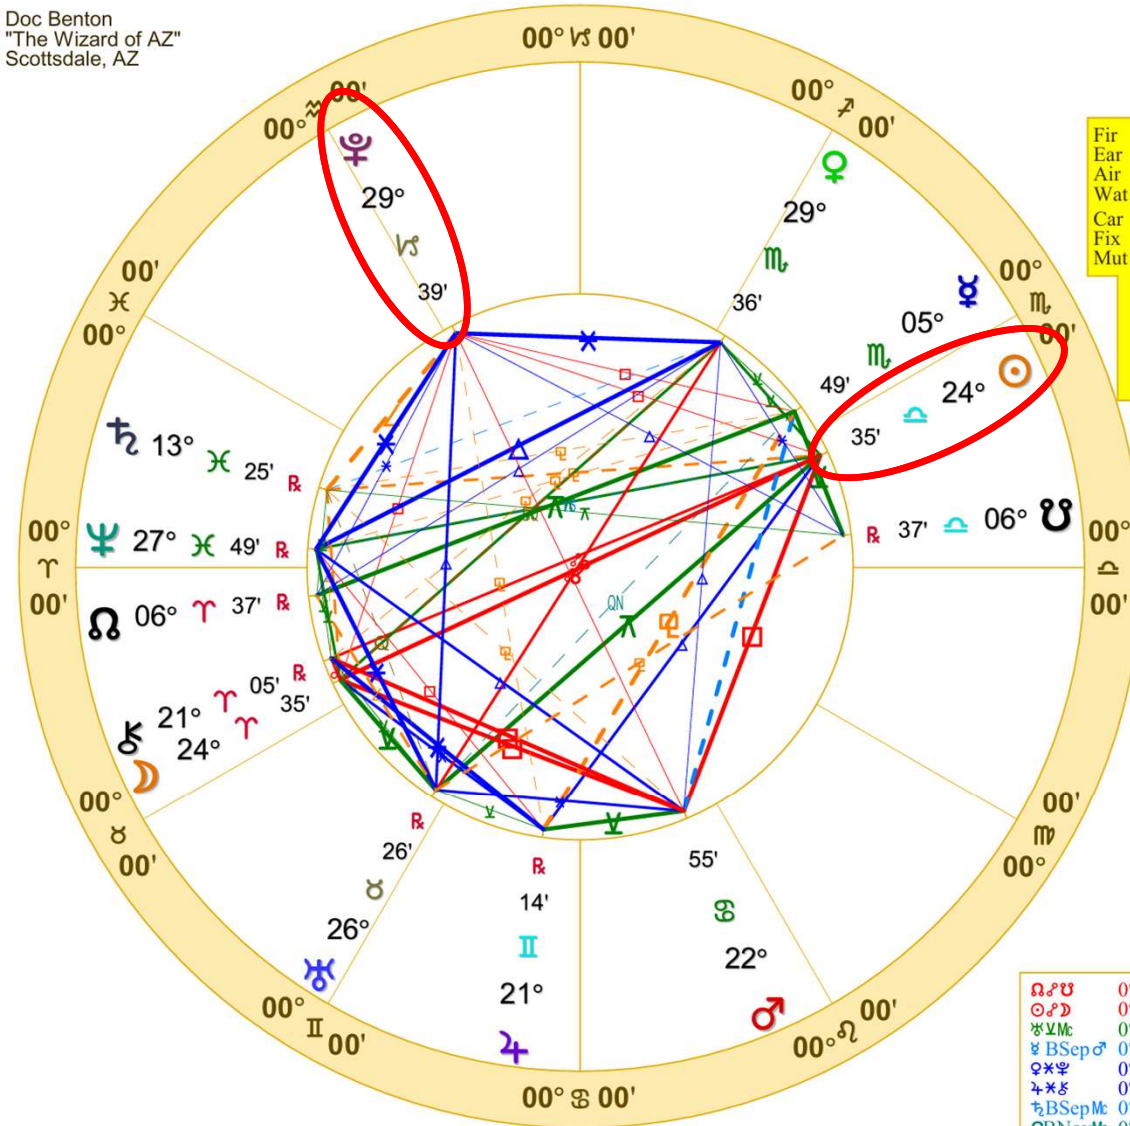

Doc Benton
"The Wizard of AZ"
Scottsdale, AZ

Full Moon (astrological)

Full Moon Oct 17 2024

October 17, 2024

4:26:09 AM

Standard Time

Scottsdale, Arizona

33N30'33" 111W53'54"

Time Zone: 7 hours West

Geocentric

Tropical 0-Aries

Fir	1	0
Ear	2	1
Air	2	0
Wat	5	0
Car	4	0
Fix	3	0
Mut	3	1
P	L	A
L	A	S
A	N	C
N	E	E
E	N	D

	Long.	Dwada-samsa	Speed
☉	24 35'03"	25 8 01	1 00
☽	24 35'03"	25 13 01	15 12
♃	5 11 49	9 13 45	1 34
♀	29 11 36	25 11 09	1 13
♂	22 13 55	5 11 01	0 27
♄	21 11 14R	14 13 42	0 02R
♅	13 13 25R	10 11 55	0 03R
♆	26 13 26R	17 13 12	0 02R
♁	27 13 49R	3 13 47	0 01R
♂	29 13 39	25 13 47	0 00
♄	21 11 05R	13 13 02	0 03R
♁	6 11 37R	19 11 24	0 01R
♁	26 11 42	20 11 21	0 50
♁	26 11 25	17 11 02	0 54
♁	6 11 37R	19 13 24	0 01R

♁♂♁	0°00'a	♁♁♁	0°25'a	♁♁♁	1°23's
♁♁♁	0°00'a	♁QNov♁	0°37'a	♁♁♁	1°24'a
♁♁♁	0°01'a	♁♁♁	0°48'a	♁♁♁	1°40's
♁♁♁♁	0°02's	♁♁♁	0°48'a	♁♁♁	1°40's
♀♁♁	0°03'a	♀BSep♁	0°57'a	♁♁♁	1°42's
♁♁♁	0°08's	♁BQnt♀	0°59's	♀♁♁	1°47's
♁BSep♁	0°09's	♁Qnt♁	1°01's	♁♁♁	1°50's
♁BNov♁	0°12'a	♁TSep♁	1°03's	♁♁♁	1°50's
♁♁♁	0°16's	♁♁♁	1°07'a	♁♁♁	1°50's
♁♁♁	0°17'a	♁♁♁	1°14's	3 additional	

Venus sextile Pluto

Venus enters Sagittarius

Sun quincunx Uranus

Sun quincunx Neptune

Sun sesquiquadrate Saturn

Sun square Pluto

Venus sesquiquadrate Chiron

Sun enters Scorpio