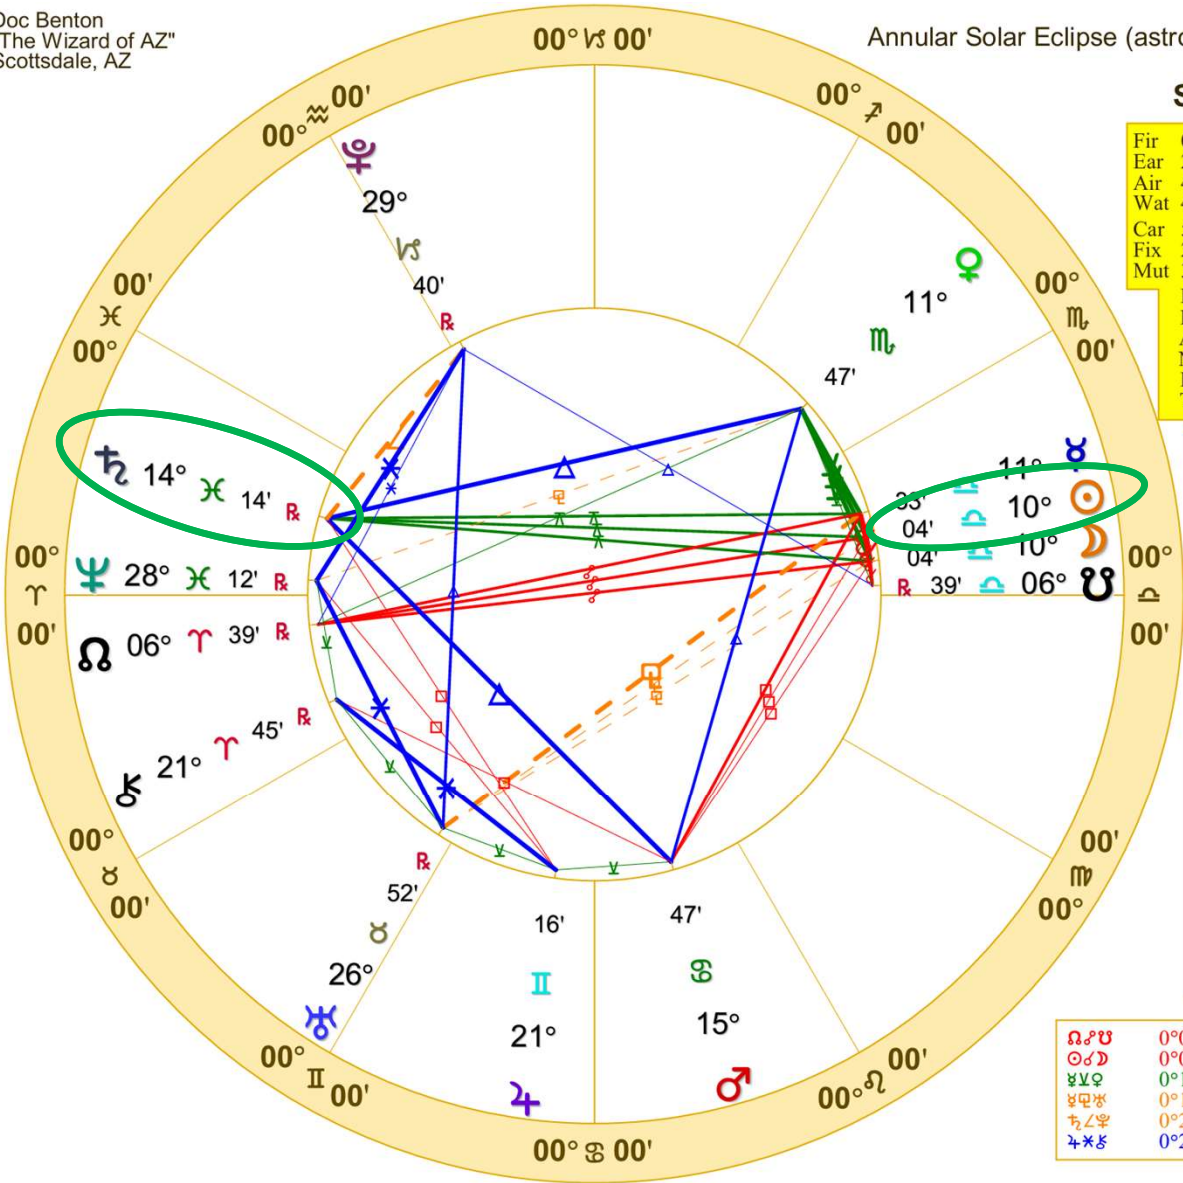

Doc Benton
"The Wizard of AZ"
Scottsdale, AZ

Annular Solar Eclipse (astrological) Saros Cycle 144 # 17

Solar Eclipse Oct 2 2024

October 2, 2024
11:49:01 AM
Standard Time
Scottsdale, Arizona
33N30'33" 111W53'54"
Time Zone: 7 hours West
Geocentric
Tropical 0-Aries

Fir	0	1
Ear	2	0
Air	4	0
Wat	4	0
Car	5	0
Fix	2	0
Mut	3	1
P	A	S
L	A	C
A	N	E
N	E	N
E	N	D

Venus
sesquiquadrate
Neptune
Sun sesquiquadrate
Uranus

	Long.	Dwada-samsa	Speed
☉	10° 03' 48"	0 ≈ 46	0.59
☽	10° 03' 48"	0 ≈ 46	11.47
♃	11° 03'	18 ≈ 31	1.45
♀	11° 14' 47"	21 ≈ 19	1.13
♂	15° 08' 47"	9 ≈ 21	0.31
♄	21° 11' 16"	15 ≈ 12	0.01
♅	14° 14' 14"	20 ≈ 54	0.04R
♆	26° 08' 52"	22 ≈ 21	0.01R
♁	28° 14' 12"	8 ≈ 18	0.02R
♂	29° 13' 40"	25 ≈ 57	0.00R
♁	21° 11' 45"	21 ≈ 03	0.03R
♁	6° 11' 39"	19 ≈ 48	0.00R
♁	17° 11' 15"	27 ≈ 03	0.51
♁	2° 03' 33"	0 ≈ 31	1.04
♁	6° 03' 39"	19 ≈ 48	0.00R

Venus trine Saturn

Sun quincunx
Saturn

Venus trine Mars

Jupiter stationary
retrograde

♁♂♃	0°00'a	♁♁♂	1°20'a	♂♁♄	1°32's
♁♂♃	0°00'a	♁♁♂	1°25'a	♁♁♀	1°43's
♁♁♀	0°14'a	♁♁♂	1°28's	♁♁♀	1°43'a
♁♁♂	0°19'a	♁♁♂	1°28's	♁♁♂	1°48'a
♁♁♂	0°25's	♁♁♂	1°29's	♁♁♂	1°48'a
♁♁♂	0°29'a	♁♁♂	1°29'a