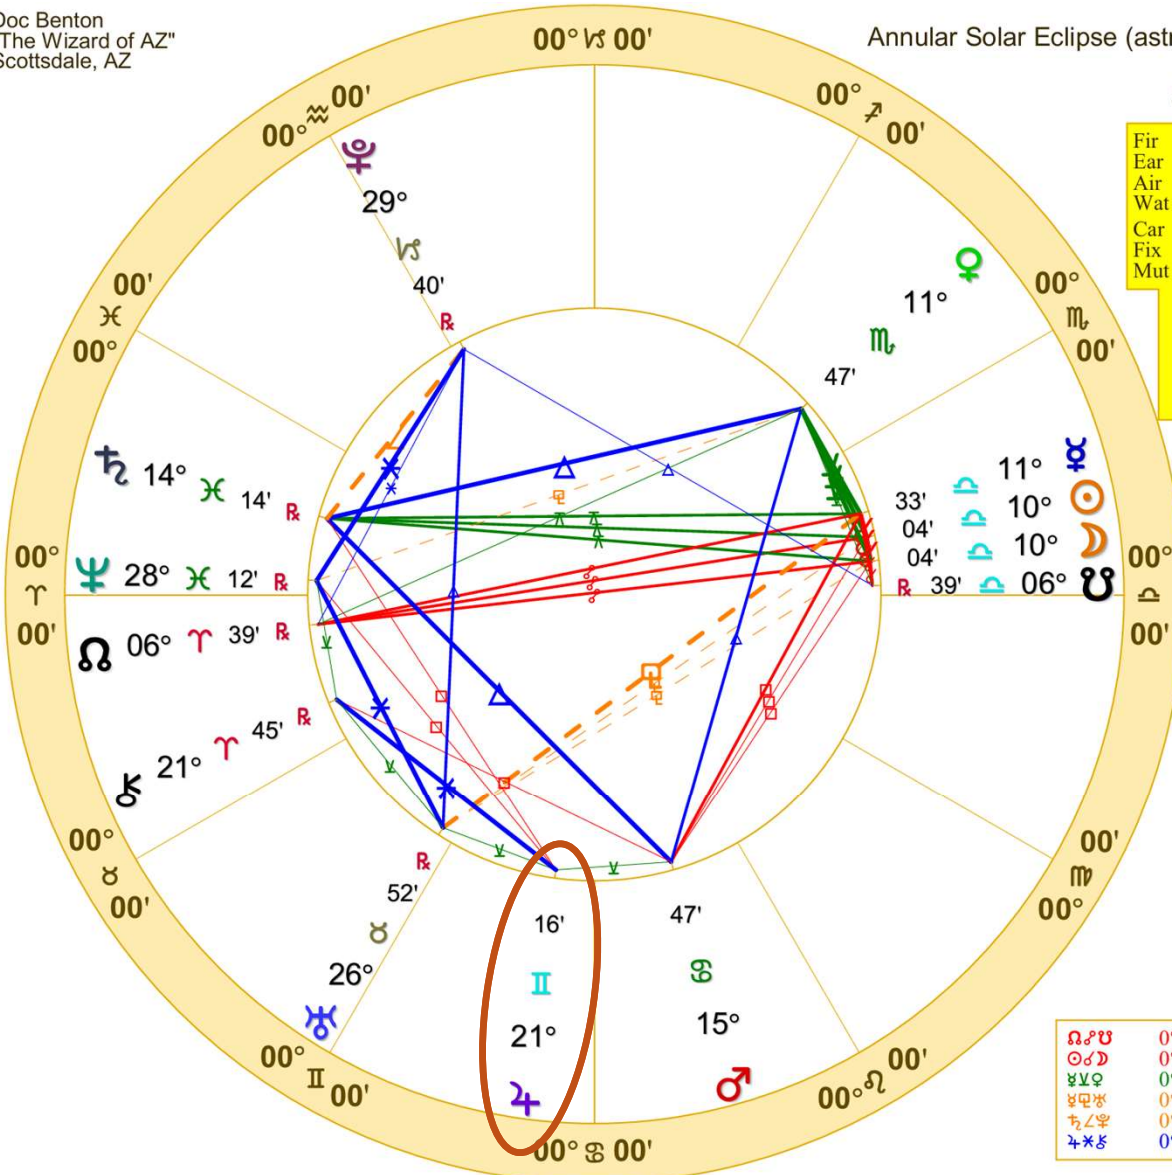

Doc Benton
"The Wizard of AZ"
Scottsdale, AZ

Annular Solar Eclipse (astrological) Saros Cycle 144 # 17

Solar Eclipse Oct 2 2024

October 2, 2024
11:49:01 AM
Standard Time
Scottsdale, Arizona
33N30'33" 111W53'54"
Time Zone: 7 hours West
Geocentric
Tropical 0-Aries

Fir	0	1
Ear	2	0
Air	4	0
Wat	4	0
Car	5	0
Fix	2	0
Mut	3	1
P	A	S
L	A	C
A	N	E
N	E	N
E	N	D

- Venus
- sesquiquadrate
- Neptune
- Sun sesquiquadrate
- Uranus
- Venus trine Saturn
- Sun quincunx Saturn
- Venus trine Mars
- Jupiter stationary retrograde

	Long.	Dwada-samsa	Speed
☉	10° 03' 48"	0 ≈ 46	0.59
☽	10° 03' 48"	0 ≈ 46	11.47
♃	11° 03'	18 ≈ 31	1.45
♀	11° 14' 47"	21 ≈ 19	1.13
♂	15° 08' 47"	9 ≈ 21	0.31
♄	21° 11' 16"	15 ≈ 12	0.01
♅	14° 14' 14"	20 ≈ 54	0.04R
♆	26° 08' 52"	22 ≈ 21	0.01R
♁	28° 14' 12"	8 ≈ 18	0.02R
♂	29° 13' 40"	25 ≈ 57	0.00R
♄	21° 11' 45"	21 ≈ 03	0.03R
♁	6° 11' 39"	19 ≈ 48	0.00R
♂	17° 11' 15"	27 ≈ 03	0.51
♁	2° 02' 33"	0 ≈ 31	1.04
♅	6° 02' 39"	19 ≈ 48	0.00R

♁♂♅	0°00'a	♁*♁♁	1°20'a	♁♁♁	1°32's
♁♁♁	0°00'a	♁♁♁	1°25'a	♁♁♁	1°43's
♁♁♁	0°14'a	♁*♁♁	1°28's	♁♁♁	1°43'a
♁♁♁	0°19'a	♁♁♁	1°28's	♁♁♁	1°48'a
♁♁♁	0°25's	♁♁♁	1°29's	♁♁♁	1°48'a
♁*♁♁	0°29'a	♁♁♁	1°29'a