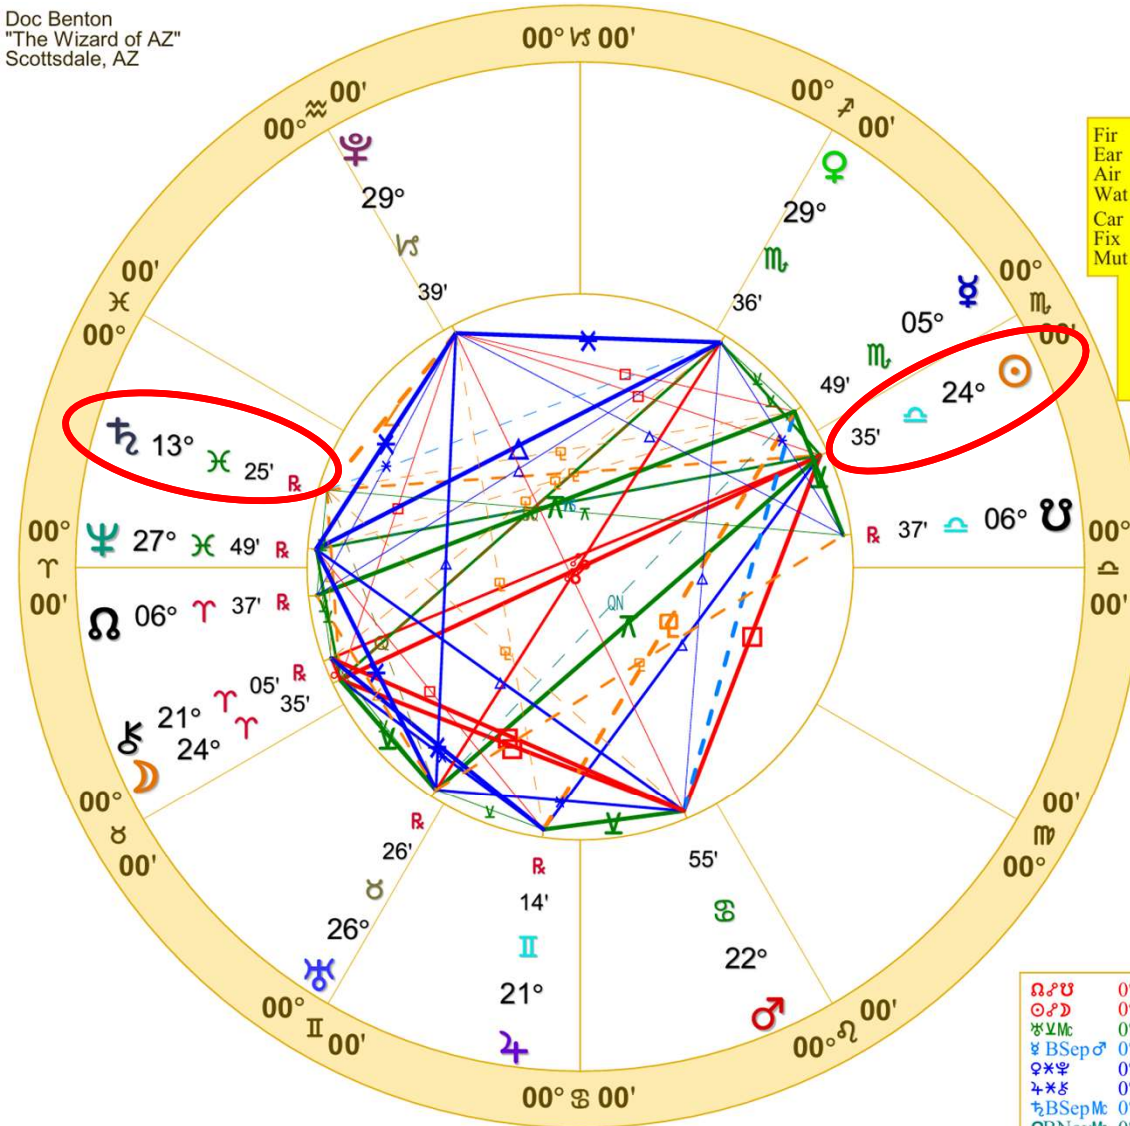

Doc Benton
"The Wizard of AZ"
Scottsdale, AZ

Full Moon (astrological)

Full Moon Oct 17 2024

October 17, 2024

4:26:09 AM

Standard Time

Scottsdale, Arizona

33N30'33" 111W53'54"

Time Zone: 7 hours West

Geocentric

Tropical 0-Aries

Fir	1	0
Ear	2	1
Air	2	0
Wat	5	0
Car	4	0
Fix	3	0
Mut	3	1
P	L	A
L	A	S
A	N	C
N	E	E
E	N	N
T	D	D

	Long.	Dwada-samsa	Speed
☉	24 ♌ 35'03"	25 ☽ 01	1 00
☽	24 ♍ 35'03"	25 ♃ 01	15 12
♃	5 ♈ 49	9 ♁ 45	1 34
♀	29 ♋ 36	25 ♌ 09	1 13
♂	22 ☉ 55	5 ♍ 01	0 27
♄	21 ♉ 14R	14 ♎ 42	0 02R
♅	13 ♋ 25R	10 ♏ 55	0 03R
♆	26 ☿ 26R	17 ♋ 12	0 02R
♇	27 ♌ 49R	3 ♎ 47	0 01R
♈	29 ♁ 39	25 ♌ 47	0 00
♉	21 ♍ 05R	13 ♎ 02	0 03R
♊	6 ♎ 37R	19 ♏ 24	0 01R
♋	26 ♏ 42	20 ☉ 21	0 50
♌	26 ♐ 25	17 ♍ 02	0 54
♍	6 ♑ 37R	19 ♏ 24	0 01R

♏♃♃	0°00'a	♃♃♃	0°25'a	♃*♃	1°23's
☉♃♃	0°00'a	♃QNov♃	0°37'a	♃♃♃	1°24'a
♃♃♃	0°01'a	♃♃♃	0°48'a	♃♃♃	1°40's
♃♃♃♃	0°02's	♃♃♃	0°48'a	♃♃♃	1°40's
♀*♃	0°03'a	♀BSep♃	0°57'a	♃♃♃	1°42's
♃*♃	0°08's	♃BQnt♀	0°59's	♀♃♃	1°47's
♃BSep♃	0°09's	♃Qnt♃	1°01's	♃♃♃	1°50's
♏BNov♃	0°12'a	♃TSep♃	1°03's	♃*♃	1°50's
♃♃♃	0°16's	♃♃♃	1°07'a	♃♃♃	1°50's
As♃♃	0°17'a	♃♃♃	1°14's	3 additional	

Venus sextile Pluto

Venus enters Sagittarius

Sun quincunx Uranus

Sun quincunx Neptune

Sun sesquiquadrate Saturn

Sun square Pluto

Venus sesquiquadrate Chiron

Sun enters Scorpio