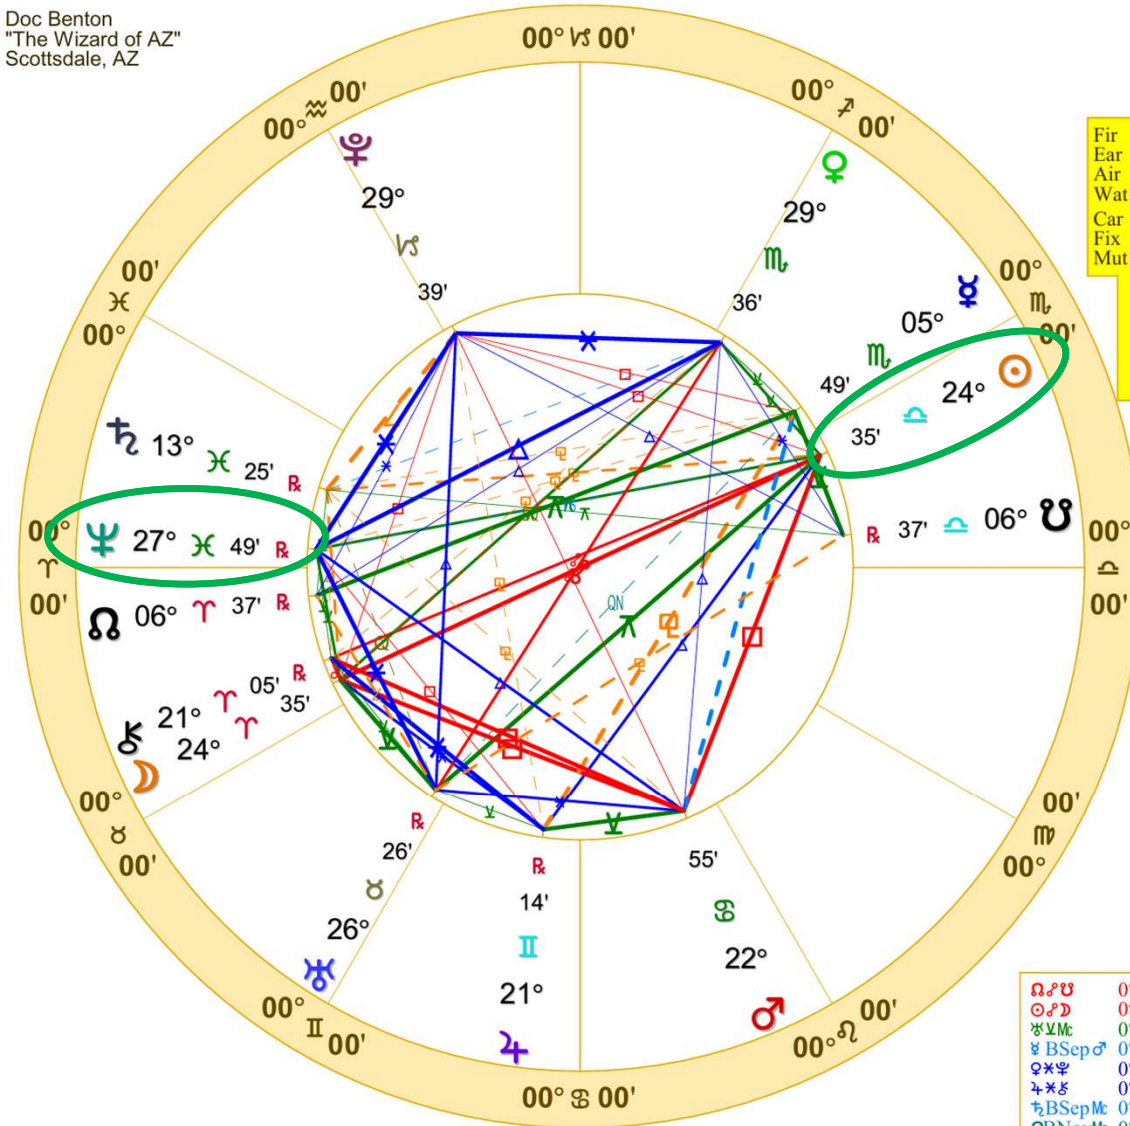

Doc Benton
"The Wizard of AZ"
Scottsdale, AZ

Full Moon (astrological)

Full Moon Oct 17 2024

October 17, 2024

4:26:09 AM

Standard Time

Scottsdale, Arizona

33N30'33" 111W53'54"

Time Zone: 7 hours West

Geocentric

Tropical 0-Aries

Fir	1	0
Ear	2	1
Air	2	0
Wat	5	0
Car	4	0
Fix	3	0
Mut	3	1
P	L	A
L	A	S
A	N	C
N	E	E
E	N	D

	Long.	Dwada-samsa	Speed
☉	24 35'03"	25 8 01	1 00
☽	24 35'03"	25 13 01	15 12
♃	5 11 49	9 13 45	1 34
♀	29 11 36	25 11 09	1 13
♂	22 13 55	5 11 01	0 27
♄	21 11 14R	14 13 42	0 02R
♅	13 13 25R	10 11 55	0 03R
♆	26 13 26R	17 13 12	0 02R
♁	27 13 49R	3 13 47	0 01R
♂	29 13 39	25 13 47	0 00
♄	21 11 05R	13 13 02	0 03R
♅	6 11 37R	19 11 24	0 01R
♁	26 11 42	20 11 21	0 50
♃	26 11 25	17 11 02	0 54
♄	6 11 37R	19 13 24	0 01R

♁♂♄	0°00'a	♃♄♅	0°25'a	♁♂♁	1°23's
☉♂♄	0°00'a	♃♂♄	0°37'a	♁♂♄	1°24'a
♁♂♄	0°01'a	♃♂♄	0°48'a	♁♂♄	1°40's
♃♂♄	0°02'a	♃♂♄	0°48'a	♁♂♄	1°40's
♀♂♄	0°03'a	♂♂♄	0°57'a	♂♂♄	1°42's
♄♂♄	0°08's	♂♂♄	0°59's	♀♂♄	1°47's
♂♂♄	0°09's	♂♂♄	1°01's	♂♂♄	1°50's
♂♂♄	0°12'a	♂♂♄	1°03's	♂♂♄	1°50's
♂♂♄	0°16's	♂♂♄	1°07'a	♂♂♄	1°50's
♂♂♄	0°17'a	♂♂♄	1°14's	3 additional	

Venus sextile Pluto

Venus enters Sagittarius

Sun quincunx Uranus

Sun quincunx Neptune

Sun sesquiquadrate Saturn

Sun square Pluto

Venus sesquiquadrate Chiron

Sun enters Scorpio