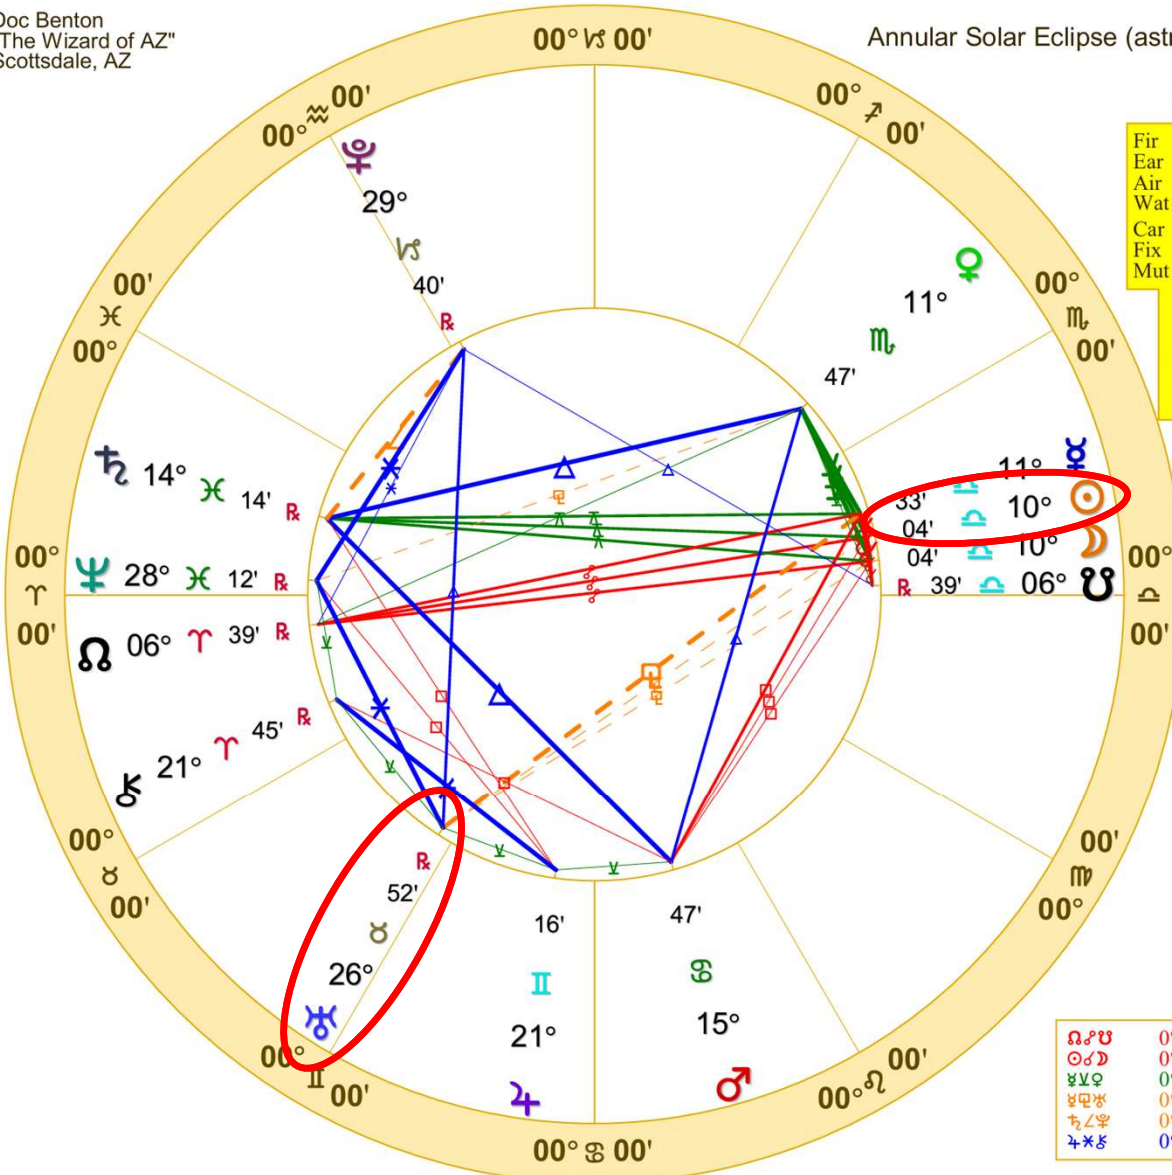

Doc Benton
"The Wizard of AZ"
Scottsdale, AZ

Annular Solar Eclipse (astrological) Saros Cycle 144 # 17

Solar Eclipse Oct 2 2024

October 2, 2024
11:49:01 AM
Standard Time
Scottsdale, Arizona
33N30'33" 111W53'54"
Time Zone: 7 hours West
Geocentric
Tropical 0-Aries

Fir	0	1
Ear	2	0
Air	4	0
Wat	4	0
Car	5	0
Fix	2	0
Mut	3	1
P	A	S
L	A	C
A	N	E
N	E	N
E	N	D

- Venus
- sesquiquadrate
- Neptune
- Sun sesquiquadrate
- Uranus
- Venus trine Saturn
- Sun quincunx Saturn
- Venus trine Mars
- Jupiter stationary
- retrograde

	Long.	Dwada-samsa	Speed
☉	10 10 03'48"	0 00 46	0.59
☽	10 10 03'48"	0 00 46	11.47
♃	11 11 33	18 00 31	1.45
♀	11 11 47	21 00 19	1.13
♂	15 15 47	9 00 21	0.31
♄	21 21 16	15 00 12	0.01
♅	14 14 14R	20 00 54	0.04R
♆	26 26 52R	22 00 21	0.01R
♇	28 28 12R	8 00 18	0.02R
♈	29 29 40R	25 00 57	0.00R
♉	21 21 45R	21 00 03	0.03R
♊	6 6 39R	19 00 48	0.00R
♋	17 17 15	27 00 03	0.51
♌	2 2 33	0 00 31	1.04
♍	6 6 39R	19 00 48	0.00R

♃♄	0°00'a	♃♃♄	1°20'a	♄♄♃	1°32's
♃♄	0°00'a	♃♃♄	1°25'a	♄♄♃	1°43's
♃♄♃	0°14'a	♃♃♄	1°28's	♄♄♃	1°43'a
♃♄♃	0°19'a	♃♃♄	1°28's	♄♄♃	1°48'a
♃♄♃	0°25's	♃♃♄	1°29's	♄♄♃	1°48'a
♃♄♃	0°29'a	♃♃♄	1°29'a