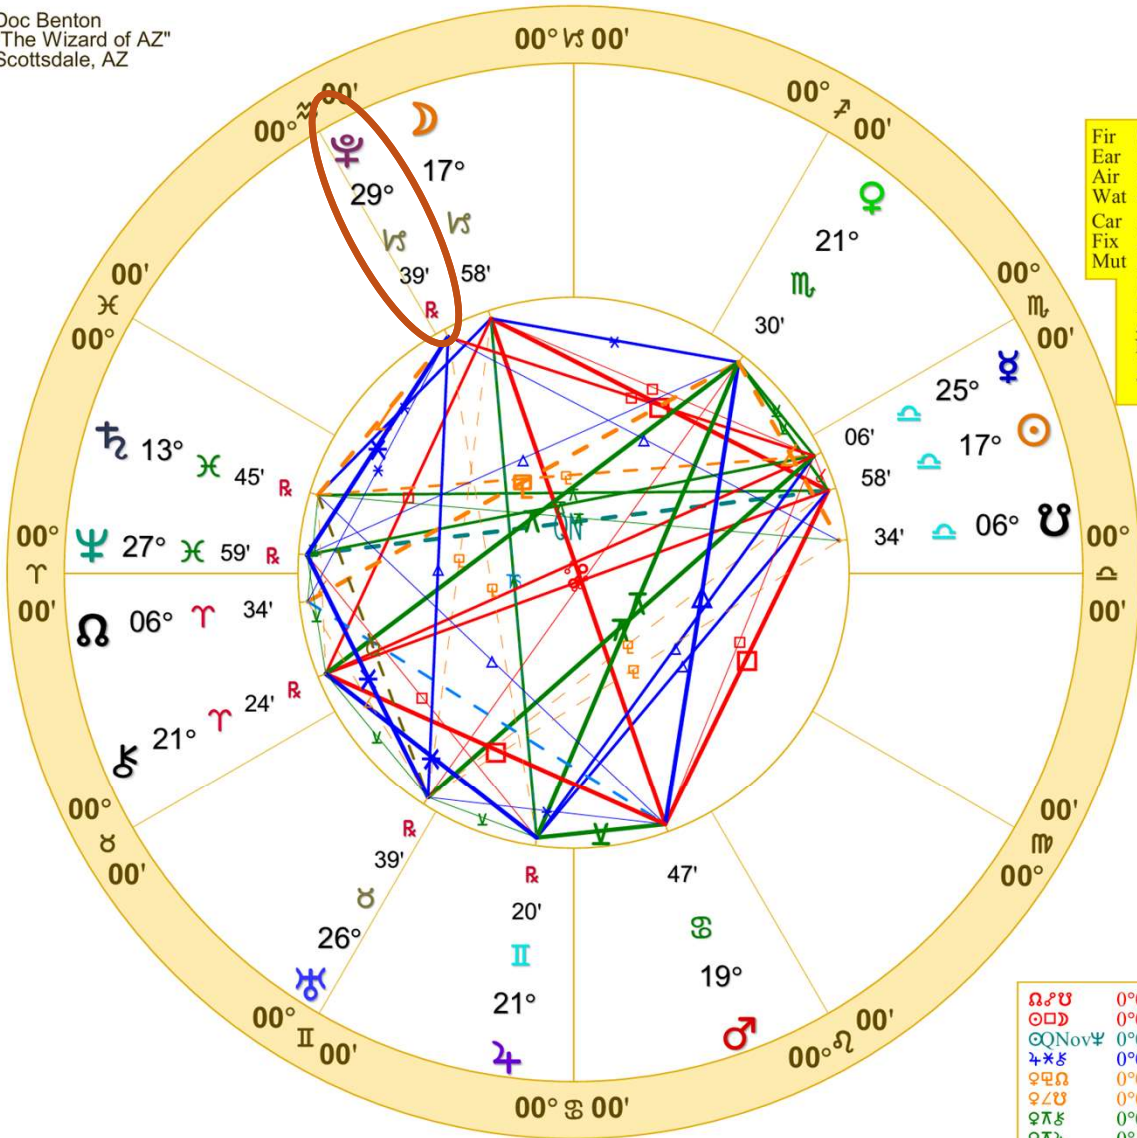

Doc Benton
"The Wizard of AZ"
Scottsdale, AZ

NATAL CHART

1st Quarter Moon

October 10, 2024
11:54:53 AM
Standard Time
Scottsdale, Arizona
33N30'33" 111W53'54"
Time Zone: 7 hours West
Geocentric
Tropical 0-Aries

Fir	0	1
Ear	3	0
Air	3	0
Wat	4	0
Car	5	0
Fix	2	0
Mut	3	1
P	A	S
L	A	C
E	N	E
N	E	N
D		

	Long.	Dwada-samsa	Speed
♁	17 57'38"	5 8 32	0.59
☾	17 57'38"	5 8 32	13.12
♃	25 06	1 8 12	1.38
♀	21 13 30	17 8 57	1.13
♂	19 47 5	27 8 28	0.29
♄	21 11 20 R	16 8 00	0.00SR
♅	13 36 45 R	15 8 05	0.03R
♆	26 8 39 R	19 36 44	0.02R
♇	27 36 59 R	5 8 47	0.02R
♁	29 36 39 R	25 8 42	0.00SR
♂	21 11 24 R	16 8 42	0.03R
♎	6 11 34	18 11 43	0.00
♏	25 8 29	5 8 43	0.53
♐	12 8 42	2 36 30	1.04
♑	6 8 34	18 8 43	0.00

♁♂	0°00'a	♂♏As	0°23's	♂♏♂	1°33'a
♁♄	0°00'a	♂♏Mt	0°46'a	♂♏♄	1°33'a
♁♃Nov♂	0°01'a	♂♏♂	0°53's	♂♏♂	1°36'a
♂♏♂	0°03'a	♂♏Mt	0°53's	♂♏♂	1°40's
♂♏♂	0°04'a	♂♏T Sep ♄	0°55's	♂♏♂	1°42's
♂♏♂	0°04'a	♂♏Mt	1°03'a	♂♏♂	1°50'a
♂♏♂	0°06's	♂♏Mt	1°04's	♂♏♂	1°50'a
♂♏♂	0°10's	♂♏As	1°10'a		
♂♏B Sep ♁	0°22's	♂♏♂	1°20's		

- Venus quincunx Jupiter
- Venus quincunx Chiron
- Pluto stationary direct
- Jupiter sextile Chiron
- Mars square Chiron
- Mars semisextile Jupiter
- Sun opposite Chiron
- Sun trine Jupiter
- Sun square Mars
- Venus opposite Uranus
- Venus trine Neptune