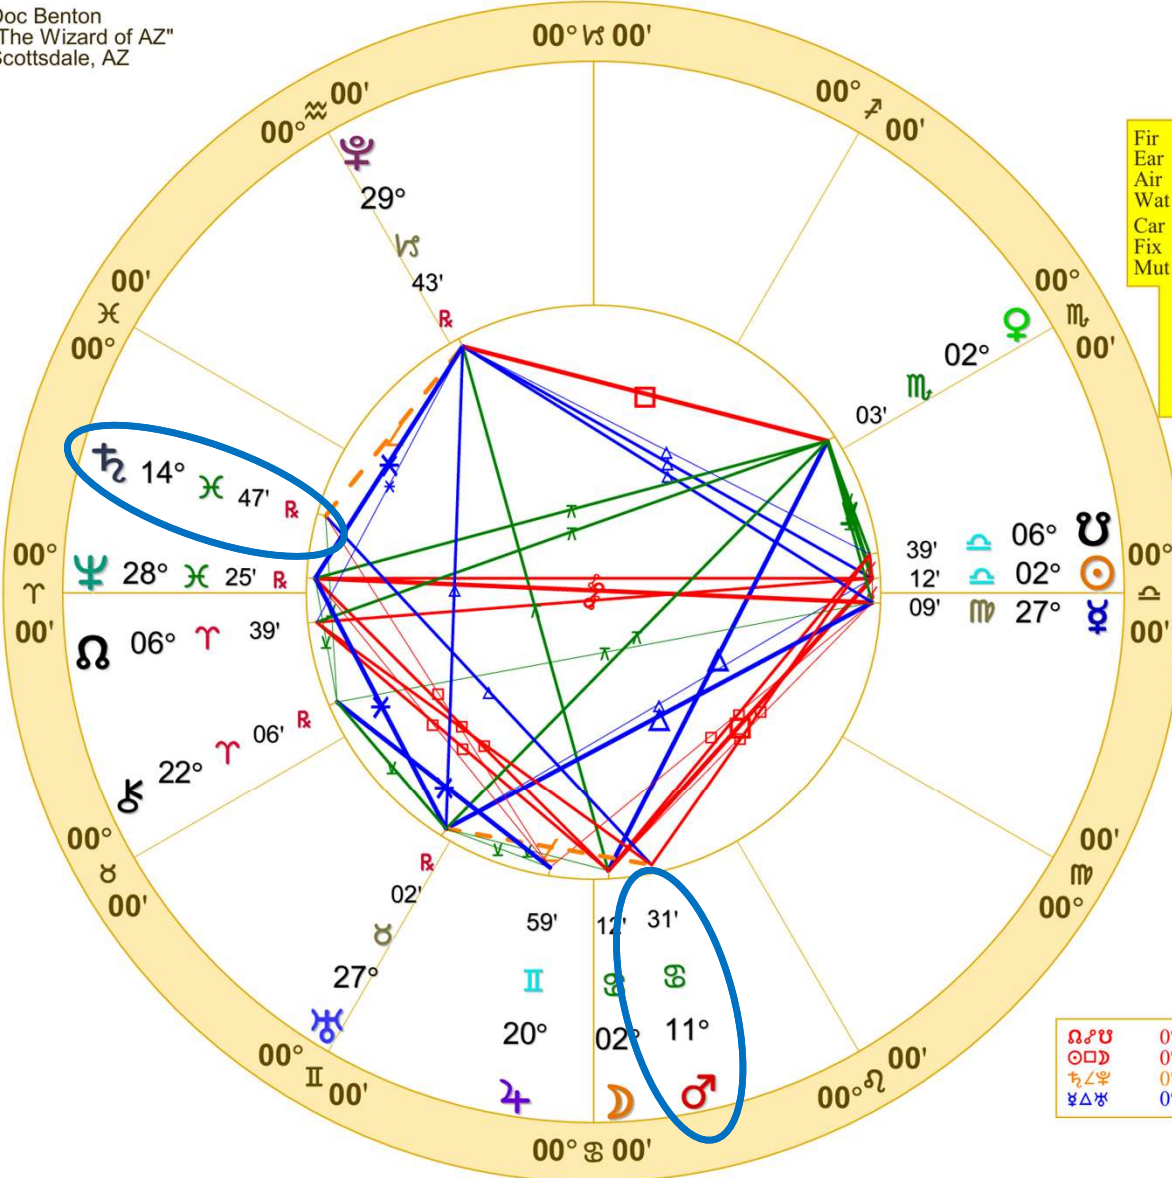

Doc Benton
"The Wizard of AZ"
Scottsdale, AZ

NATAL CHART

3rd Quarter Moon

September 24, 2024
11:49:38 AM
Standard Time
Scottsdale, Arizona
33N30'33" 111W53'54"
Time Zone: 7 hours West
Geocentric
Tropical 0-Aries

Venus semisextile
Sun

Mars semisquare
Uranus

Saturn
semisquare Pluto

Venus
sesiquadrate
Jupiter

Mars trine
Saturn

Fir	0	1
Ear	3	0
Air	2	0
Wat	5	0
Car	4	0
Fix	2	0
Mut	4	1
		P A S C E N D
		L A N E T

	Long.	Dwada-samsa	Speed
☉	2 12'25"	26 29	0 59
☽	2 12'25"	26 29	13 13
♃	27 09	25 43	1 51
♀	2 03	24 30	1 13
♂	11 31	18 14	0 33
♄	20 59	11 52	0 03
♅	14 47R	27 26	0 04R
♆	27 02R	24 26	0 01R
♇	28 25R	10 56	0 02R
♈	29 43R	26 33	0 00R
♉	22 06R	25 14	0 03R
♊	6 39	19 53	0 00
♋	10 39	7 46	0 50
♌	24 07	19 27	1 04
♍	6 39	19 53	0 00

♁♂	0°00'a	♃♅	0°10'a	♄♆	1°07'a
♁♄	0°00's	♃♅	0°10's	♄♆	1°16'a
♃♅	0°04'a	♃♅	0°31'a	♄♆	1°18's
♄♆	0°06's	♃♅	0°52'a	♄♆	1°23'a