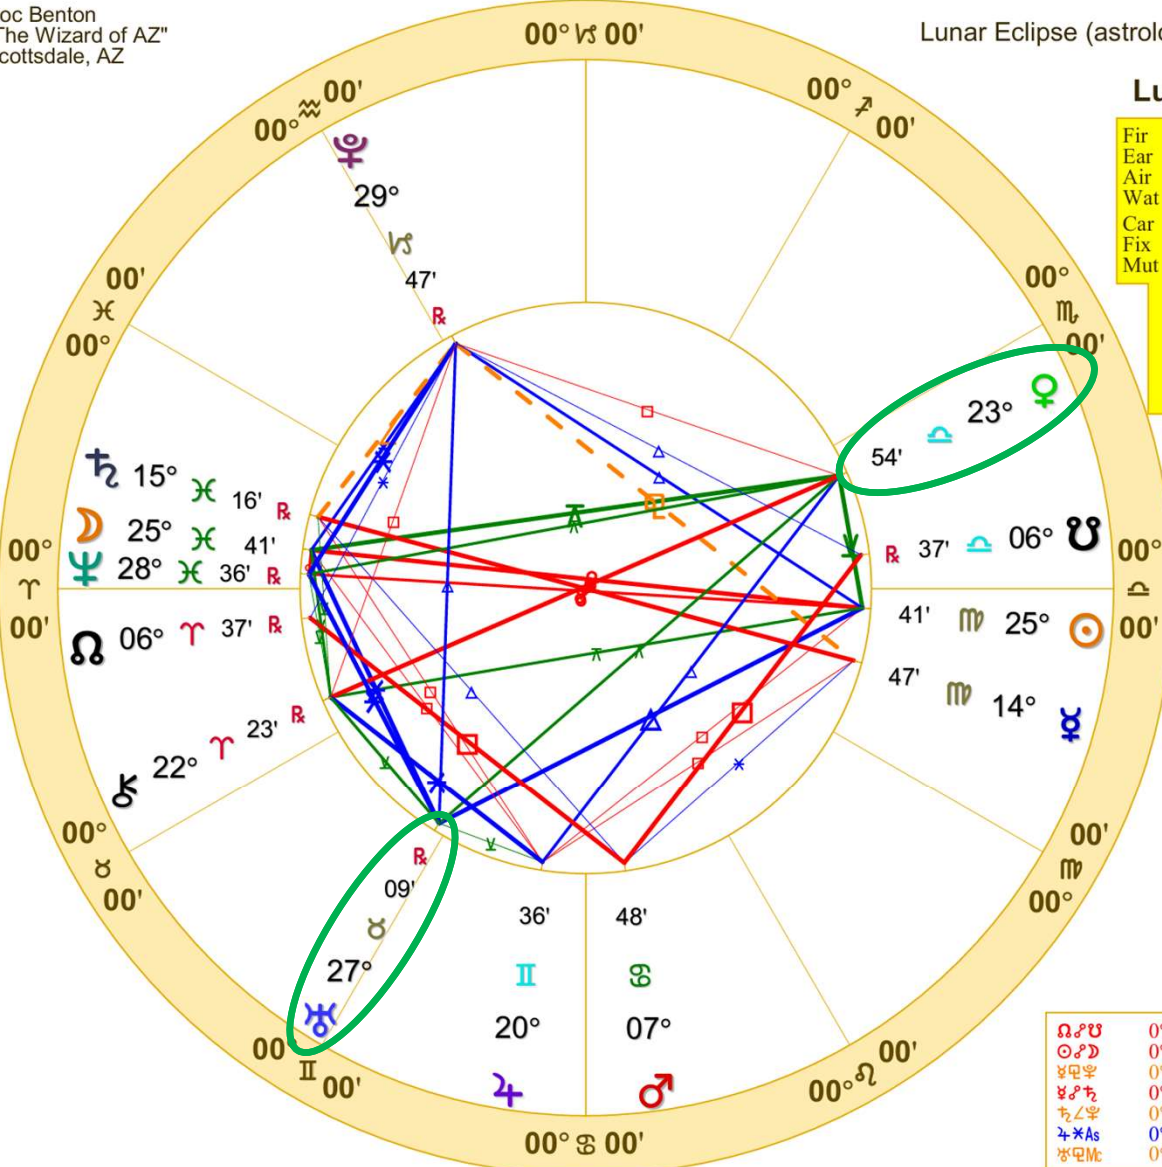

Doc Benton
"The Wizard of AZ"
Scottsdale, AZ

Lunar Eclipse (astrological) Saros Cycle 118 # 52

Lunar Eclipse Sep 17 2024

September 17, 2024
7:34:13 PM
Standard Time
Scottsdale, Arizona
33N30'33" 111W53'54"
Time Zone: 7 hours West
Geocentric
Tropical 0-Aries

Fir	0	1
Ear	4	0
Air	2	0
Wat	4	0
Car	3	1
Fix	1	0
Mut	6	0
P	A	
L	S	
A	C	
N	E	
N	E	
E	N	
T	D	

	Long.	Dwada-samsa	Speed
☉	25 11 40'45"	8 8 09	0 59
☽	25 31 40'45"	8 13 09	15 11
♃	14 11 47	27 22 18	1 50
♀	23 21 54	16 8 50	1 13
♂	7 21 48	3 21 32	0 34
♄	20 11 36	7 22 14	0 04
♅	15 31 16R	3 11 17	0 04R
♆	27 21 09R	25 31 43	0 01R
♇	28 31 36R	13 22 09	0 02R
♈	29 11 47R	27 21 18	0 01R
♉	22 11 23R	28 21 31	0 02R
♊	6 11 37R	19 11 24	0 00R
♋	21 11 21	16 21 11	1 26
♌	13 11 02	6 11 29	0 55
♍	6 11 37R	19 21 24	0 00R

♁♂♃	0°00'a	♁♄♅	1°02'a	♀♂♅	1°32's
♁♂♄	0°00'a	♁♂♃	1°11's	♃♁♃	1°44'a
♃♁♃	0°00's	♁♂♃	1°11's	♄*♅	1°46'a
♃♁♃	0°30'a	♃*♃	1°11's	♄♁♀	1°47's
♃♁♃	0°30'a	♃*♃	1°27'a	♁♃♀	1°47'a
♄*♁♃	0°45's	♁♃♃	1°28'a		
♃*♁♃	0°54's	♄*♃	1°28'a		

Sun trine Uranus

Venus quincunx Uranus

Sun opposite Neptune

Venus quincunx Neptune

Sun trine Pluto

Sun enters Libra

Venus square Pluto

Venus sesquiquadrate Saturn

Venus enters Scorpio