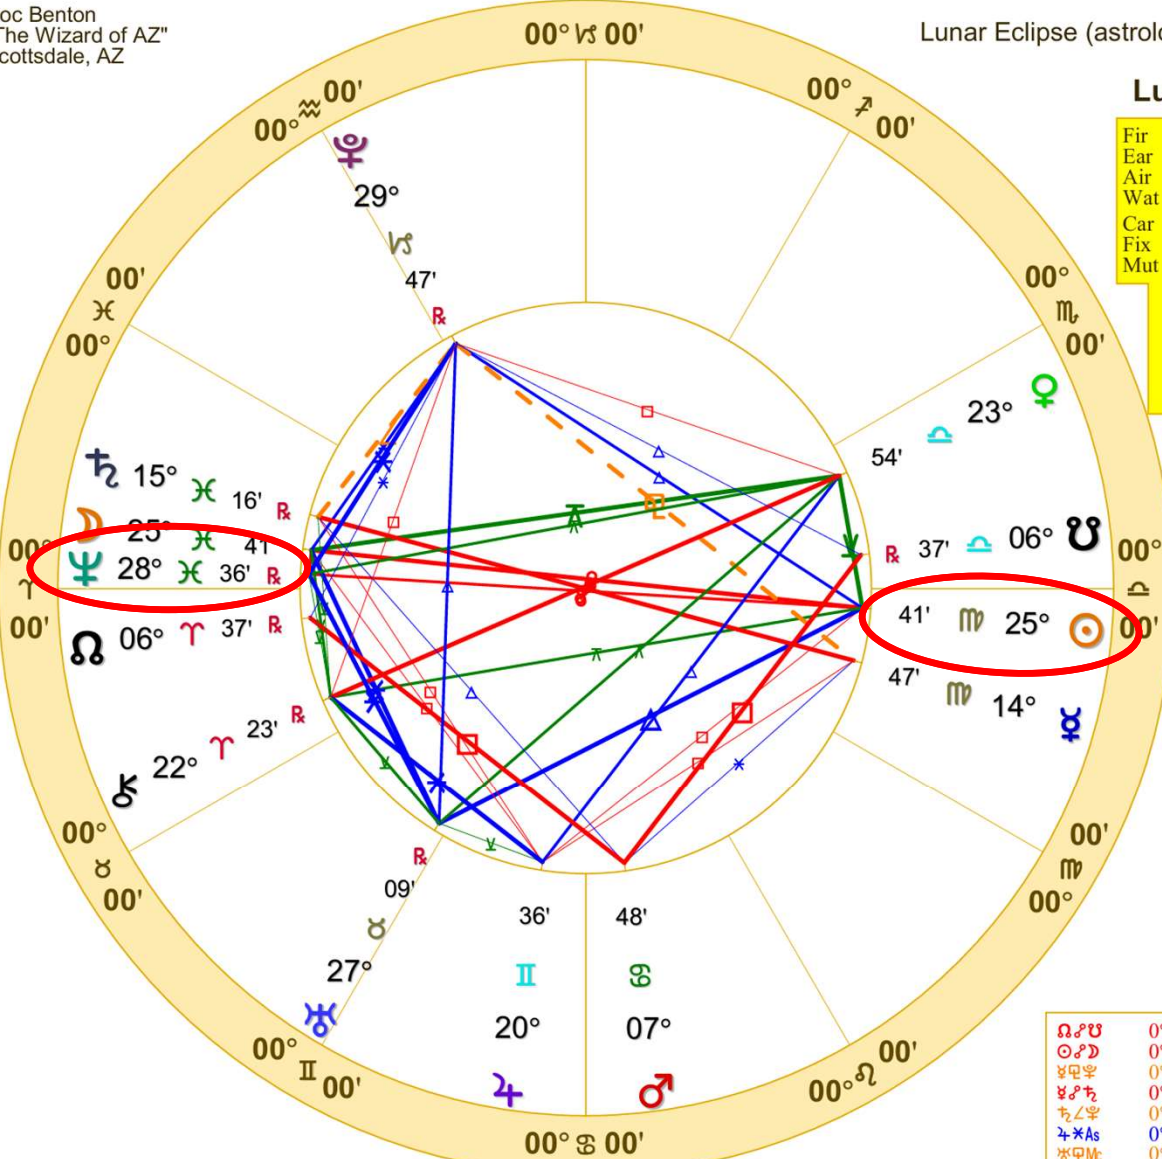

Doc Benton
"The Wizard of AZ"
Scottsdale, AZ

Lunar Eclipse (astrological) Saros Cycle 118 # 52

Lunar Eclipse Sep 17 2024

September 17, 2024
7:34:13 PM
Standard Time
Scottsdale, Arizona
33N30'33" 111W53'54"
Time Zone: 7 hours West
Geocentric
Tropical 0-Aries

Fir	0	1
Ear	4	0
Air	2	0
Wat	4	0
Car	3	1
Fix	1	0
Mut	6	0
P	A	
L	S	
A	C	
N	E	
N	E	
E	N	
T	D	

	Long.	Dwadasamsa	Speed
☉	25 17 40'45"	8 8 09	0 59
☽	25 38 40'45"	8 13 09	15 11
♃	14 17 47	27 27 18	1 50
♀	23 25 54	16 28 50	1 13
♂	7 28 48	3 25 32	0 34
♄	20 11 36	7 27 14	0 04
♅	15 38 16R	3 17 17	0 04R
♆	27 28 09R	25 38 43	0 01R
♇	28 38 36R	13 27 09	0 02R
♈	29 13 47R	27 27 18	0 01R
♉	22 11 23R	28 27 31	0 02R
♊	6 11 37R	19 11 24	0 00R
♋	21 11 21	16 27 11	1 26
♌	13 13 02	6 11 29	0 55
♍	6 25 37R	19 27 24	0 00R

♁♂♃	0°00'a	♁♄♅	1°02'a	♀♂♅	1°32's
♁♂♄	0°00'a	♁♁♃	1°11's	♃♁♃	1°44'a
♃♁♃	0°00's	♁♁♁	1°11's	♄*♅	1°46'a
♃♁♃	0°30'a	♃*♃	1°11's	♄♁♀	1°47's
♃♁♃	0°30'a	♃*♃	1°27'a	♁♁♀	1°47'a
♄*♁♁	0°45's	♁♁♃	1°28'a		
♃*♁♃	0°54's	♄*♃	1°28'a		

Sun trine Uranus

Venus quincunx Uranus

Sun opposite Neptune

Venus quincunx Neptune

Sun trine Pluto

Sun enters Libra

Venus square Pluto

Venus sesquiquadrate Saturn

Venus enters Scorpio