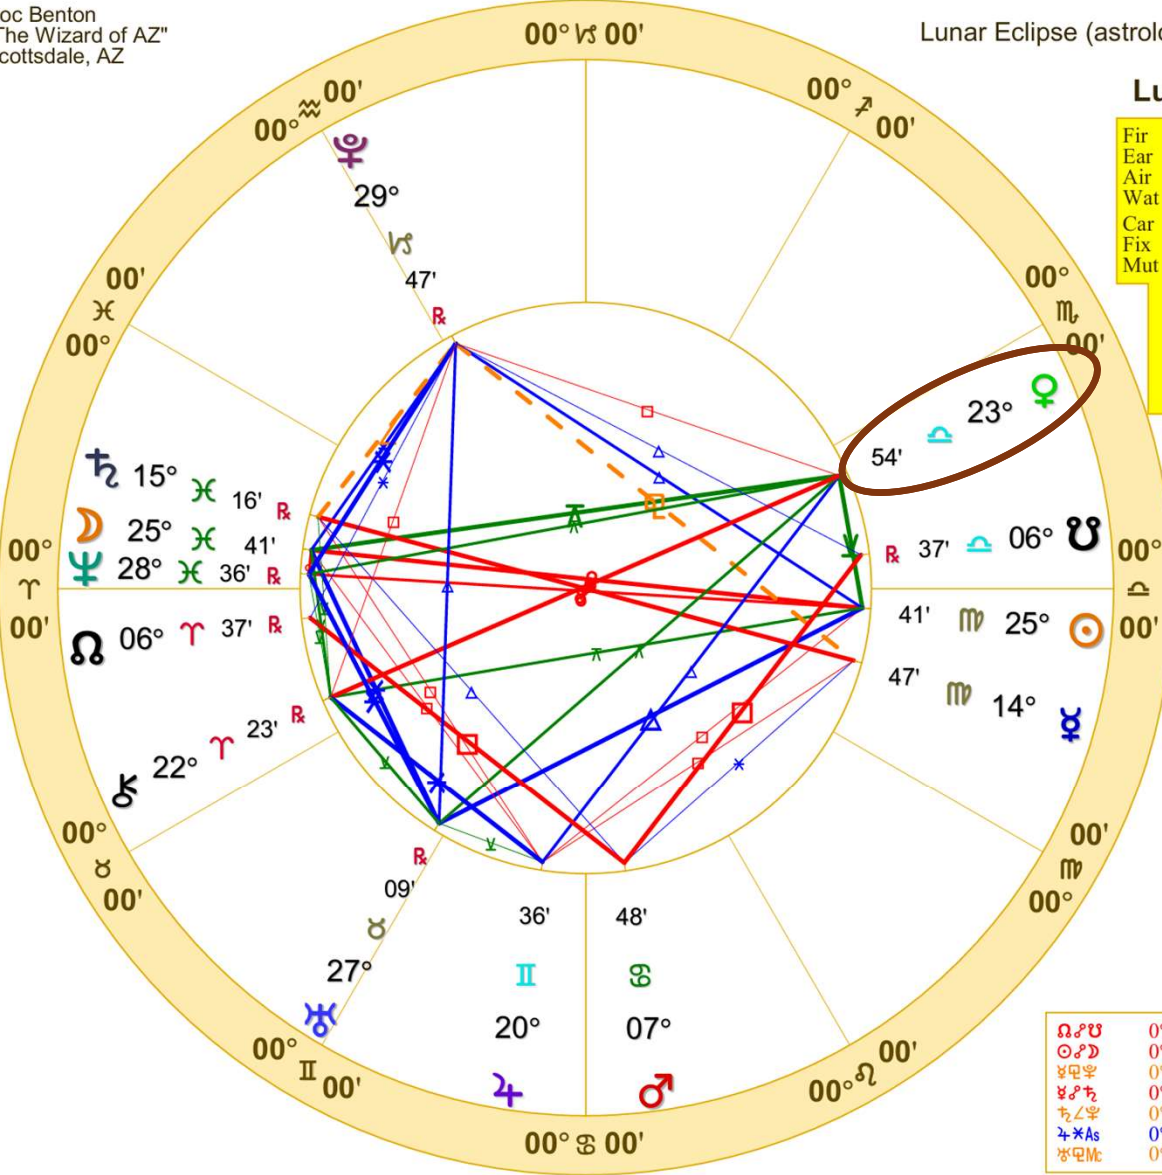

Doc Benton
"The Wizard of AZ"
Scottsdale, AZ

Lunar Eclipse (astrological) Saros Cycle 118 # 52

Lunar Eclipse Sep 17 2024

September 17, 2024
7:34:13 PM
Standard Time
Scottsdale, Arizona
33N30'33" 111W53'54"
Time Zone: 7 hours West
Geocentric
Tropical 0-Aries

Fir	0	1
Ear	4	0
Air	2	0
Wat	4	0
Car	3	1
Fix	1	0
Mut	6	0
P	A	
L	S	
A	C	
N	E	
N	E	
E	N	
T	D	

	Long.	Dwada-samsa	Speed
☉	25 11 40'45"	8 8 09	0 59
☽	25 31 40'45"	8 13 09	15 11
♃	14 11 47	27 22 18	1 50
♀	23 21 54	16 8 50	1 13
♂	7 21 48	3 21 32	0 34
♄	20 11 36	7 22 14	0 04
♅	15 31 16R	3 11 17	0 04R
♆	27 21 09R	25 31 43	0 01R
♇	28 31 36R	13 22 09	0 02R
♈	29 11 47R	27 21 18	0 01R
♉	22 11 23R	28 21 31	0 02R
♊	6 11 37R	19 11 24	0 00R
♋	21 11 21	16 21 11	1 26
♌	13 11 02	6 11 29	0 55
♍	6 11 37R	19 11 24	0 00R

♁♂♃	0°00'a	♁♄♅	1°02'a	♀♂♅	1°32's
♁♂♄	0°00'a	♁♁♃	1°11's	♃♁♃	1°44'a
♃♁♃	0°00's	♁♁♁	1°11's	♄*♅	1°46'a
♃♁♅	0°30'a	♃*♃	1°11's	♄♁♀	1°47's
♅♁♃	0°30'a	♃*♃	1°27'a	♁♁♀	1°47'a
♄*♁♁	0°45's	♁♁♃	1°28'a		
♃*♁♃	0°54's	♄*♃	1°28'a		

Sun trine Uranus

Venus quincunx Uranus

Sun opposite Neptune

Venus quincunx Neptune

Sun trine Pluto

Sun enters Libra

Venus square Pluto

Venus sesquiquadrate Saturn

Venus enters Scorpio