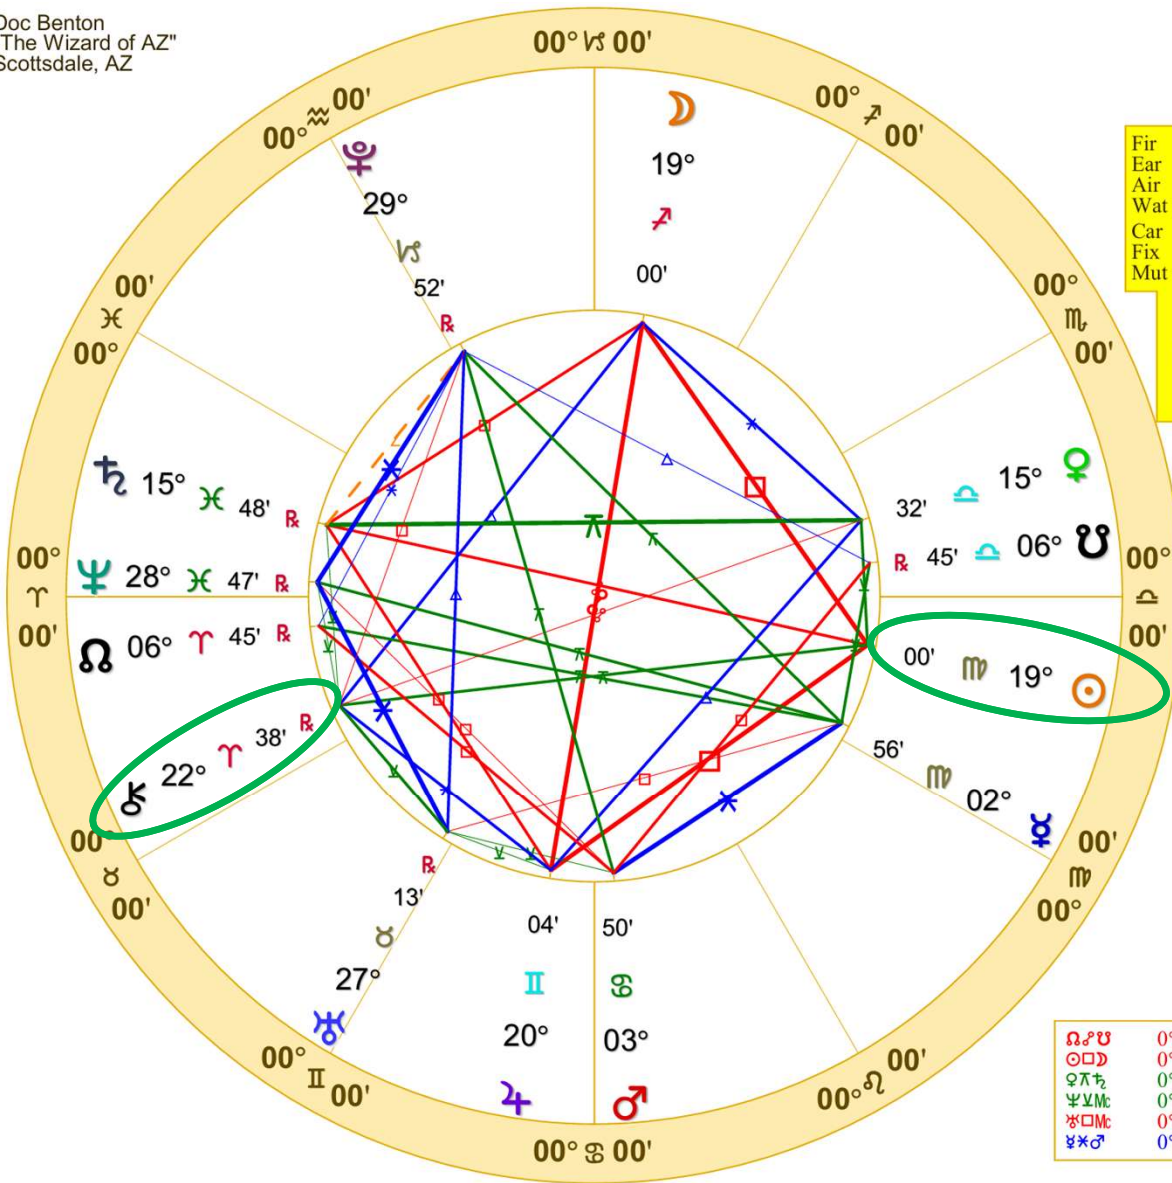

Doc Benton
"The Wizard of AZ"
Scottsdale, AZ

NATAL CHART

1st Quarter Moon

September 10, 2024
11:05:25 PM
Standard Time
Scottsdale, Arizona
33N30'33" 111W53'54"
Time Zone: 7 hours West
Geocentric
Tropical 0-Aries

Fir	1	0
Ear	4	0
Air	2	1
Wat	3	0
Car	3	0
Fix	1	0
Mut	6	1
	P	A
	L	S
	A	C
	N	E
	N	E
	T	D

	Long.	Dwada-samsa	Speed
☉	19 19 00"14"	18 7 03	0.58
☽	19 2 00"15"	18 8 03	12.41
♃	2 19 56	5 2 09	1.34
♀	15 2 32	6 7 25	1.13
♂	3 8 50	16 2 01	0.35
♄	20 11 04	0 22 49	0.05
♅	15 3 48R	9 19 31	0.05R
♆	27 8 13R	26 3 37	0.00R
♇	28 3 47R	15 22 24	0.02R
♈	29 13 52R	28 2 18	0.01R
♉	22 7 38R	1 13 38	0.02R
♊	6 7 45R	21 11 03	0.00R
♋	17 11 30	29 2 59	0.59
♌	28 22 02	6 13 29	1.02
♍	6 2 45R	21 2 03	0.00R

♁♂♃	0°00'a	♃♄♅	0°56'a	♆♇♈	1°34'a
☉☽♃	0°00's	♄♅♆	1°04'a	♇♈♉	1°42's
♀♃♅	0°15'a	☉☽♄	1°04'a	♅♆♇	1°49'a
♅♆♇	0°45'a	♆♇♈	1°05's	♈♉♊	1°58's
♆♇♈	0°49's	☉♁♂	1°30'a		
♇♈♉	0°54'a	♄♅♆	1°30'a		

Venus quincunx
Saturn

Sun square Jupiter

Sun quincunx
Chiron

Venus trine Jupiter

Venus opposite
Chiron