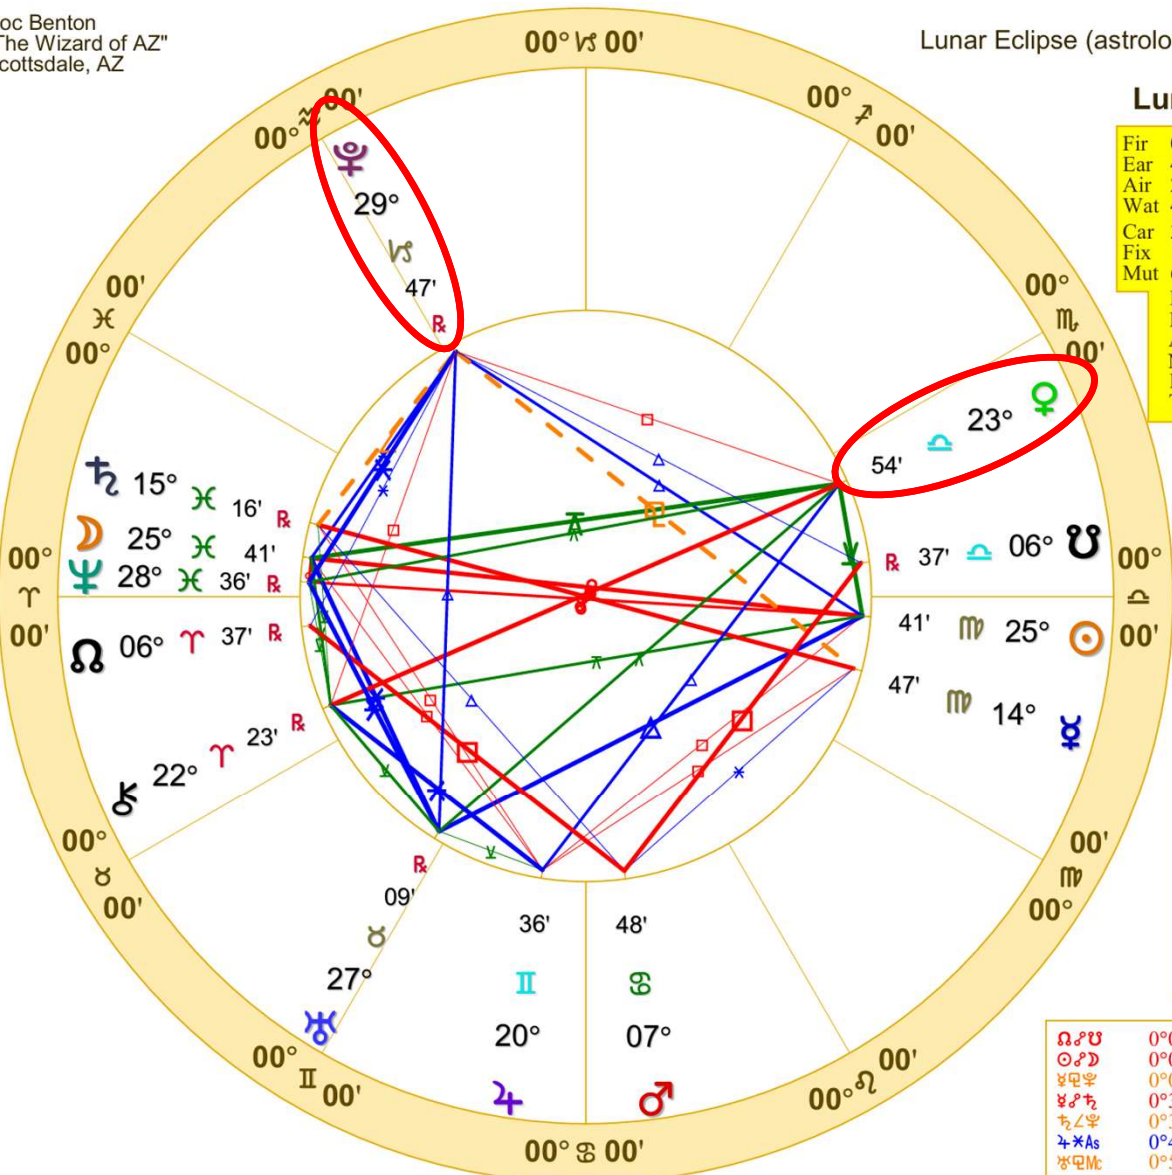

Doc Benton
"The Wizard of AZ"
Scottsdale, AZ

Lunar Eclipse (astrological) Saros Cycle 118 # 52

Lunar Eclipse Sep 17 2024

September 17, 2024
7:34:13 PM
Standard Time
Scottsdale, Arizona
33N30'33" 111W53'54"
Time Zone: 7 hours West
Geocentric
Tropical 0-Aries

Fir	0	1
Ear	4	0
Air	2	0
Wat	4	0
Car	3	1
Fix	1	0
Mut	6	0
P	A	
L	S	
A	C	
N	E	
N	E	
E	N	
T	D	

	Long.	Dwadasamsa	Speed
☉	25 ൬ 40'45"	8 ൫ 09	0 59
☽	25 ൫ 40'45"	8 ൩ 09	15 11
♃	14 ൬ 47	27 ൯ 18	1 50
♀	23 ൧ 54	16 ൫ 50	1 13
♂	7 ൫ 48	3 ൧ 32	0 34
♄	20 ൨ 36	7 ൯ 14	0 04
♅	15 ൫ 16R	3 ൬ 17	0 04R
♆	27 ൪ 09R	25 ൫ 43	0 01R
♇	28 ൫ 36R	13 ൯ 09	0 02R
♈	29 ൩ 47R	27 ൧ 18	0 01R
♉	22 ൬ 23R	28 ൧ 31	0 02R
♊	6 ൬ 37R	19 ൨ 24	0 00R
♋	21 ൬ 21	16 ൧ 11	1 26
♌	13 ൩ 02	6 ൨ 29	0 55
♍	6 ൧ 37R	19 ൧ 24	0 00R

♃♂	0°00'a	♂♄	1°02'a	♀♅	1°32's
☉♃	0°00'a	♂♂	1°11's	♃♁	1°44'a
♃♁	0°00's	♂♁	1°11's	♄♅	1°46'a
♃♅	0°30'a	♂♂	1°11's	♃♀	1°47's
♃♂	0°30'a	♂♂	1°27'a	♃♀	1°47'a
♄♁♂	0°45's	♂♂	1°28'a		
♂♁♁	0°54's	♂♂	1°28'a		

Sun trine Uranus

Venus quincunx Uranus

Sun opposite Neptune

Venus quincunx Neptune

Sun trine Pluto

Sun enters Libra

Venus square Pluto

Venus sesquiquadrate Saturn

Venus enters Scorpio