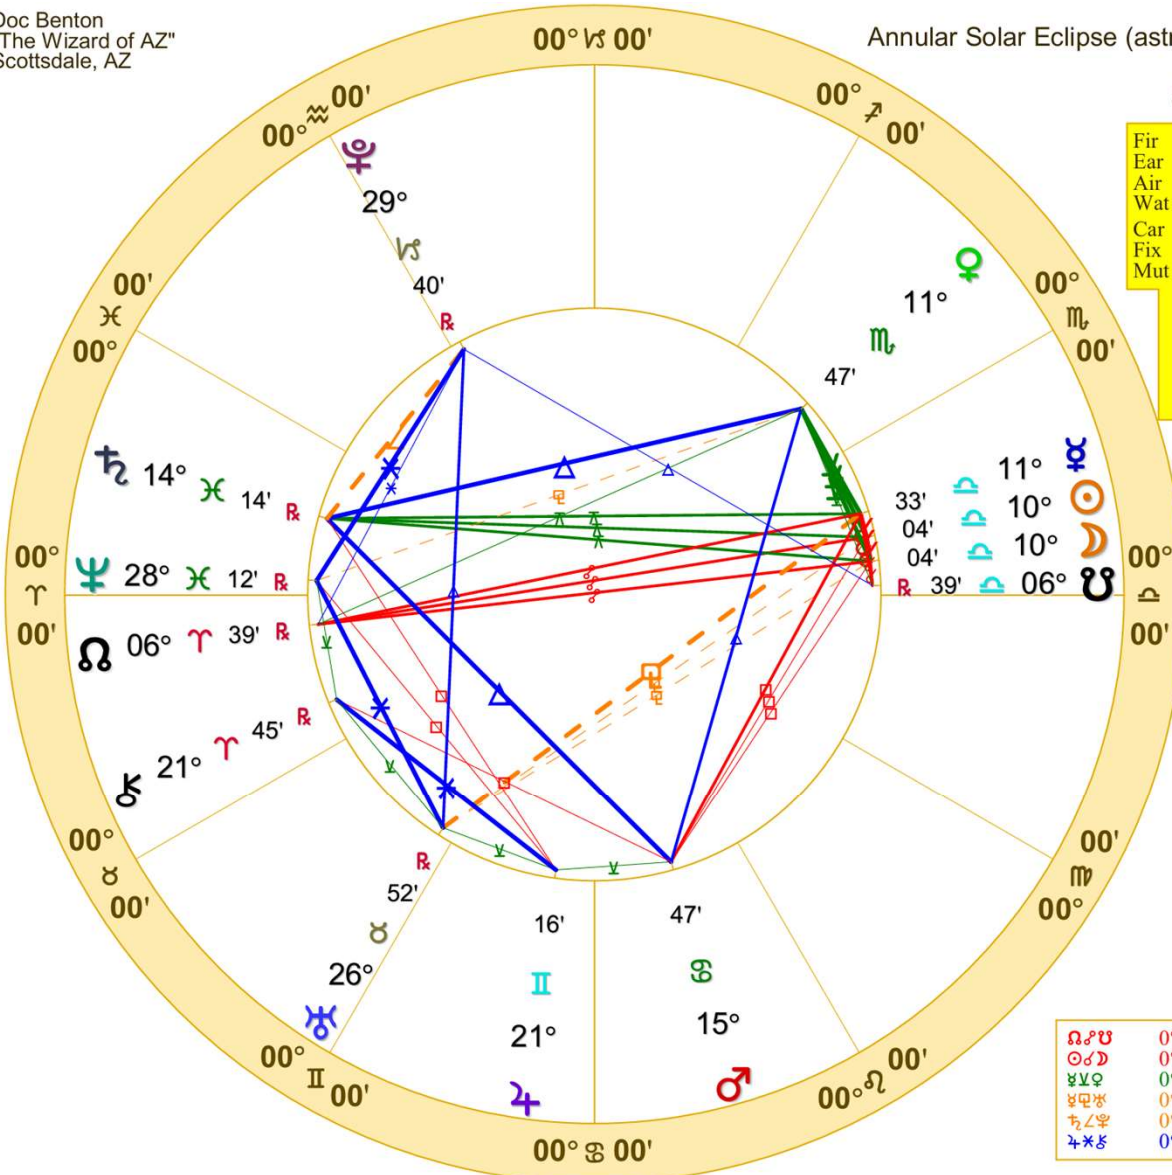

Doc Benton
"The Wizard of AZ"
Scottsdale, AZ

Annular Solar Eclipse (astrological) Saros Cycle 144 # 17

Solar Eclipse Oct 2 2024

October 2, 2024
11:49:01 AM
Standard Time
Scottsdale, Arizona
33N30'33" 111W53'54"
Time Zone: 7 hours West
Geocentric
Tropical 0-Aries

Fir	0	1
Ear	2	0
Air	4	0
Wat	4	0
Car	5	0
Fix	2	0
Mut	3	1
P	A	S
L	A	C
A	N	E
N	E	N
E	N	D

- **Venus**
- **sesquiquadrate**
- **Neptune**
- **Sun sesquiquadrate**
- **Uranus**
- **Venus trine Saturn**
- **Sun quincunx**
- **Saturn**
- **Venus trine Mars**
- **Jupiter retrograde**

	Long.	Dwada-samsa	Speed
☉	10 03' 48"	0 46	0.59
☽	10 03' 48"	0 46	11.47
♃	11 14' 47"	18 31	1.45
♀	11 14' 47"	21 19	1.13
♂	15 28' 48"	9 21	0.31
♄	21 11' 16"	15 12	0.01
♅	14 14' 14"	20 54	0.04R
♆	26 52' 22"	22 21	0.01R
♇	28 12' 8"	8 18	0.02R
♈	29 13' 40"	25 57	0.00R
♉	21 11' 45"	21 03	0.03R
♊	6 11' 39"	19 48	0.00R
♋	17 15' 27"	11 03	0.51
♌	2 11' 33"	0 31	1.04
♍	6 11' 39"	19 48	0.00R

♃♂	0°00'a	♃♃♂	1°20'a	♂♂♂	1°32's
♃♂	0°00'a	♂♂♂	1°25'a	♂♂♂	1°43's
♃♂	0°14'a	♂♂♂	1°28's	♂♂♂	1°43'a
♃♂	0°19'a	♂♂♂	1°28's	♂♂♂	1°48'a
♃♂	0°25's	♂♂♂	1°29's	♂♂♂	1°48'a
♃♂	0°29'a	♂♂♂	1°29'a