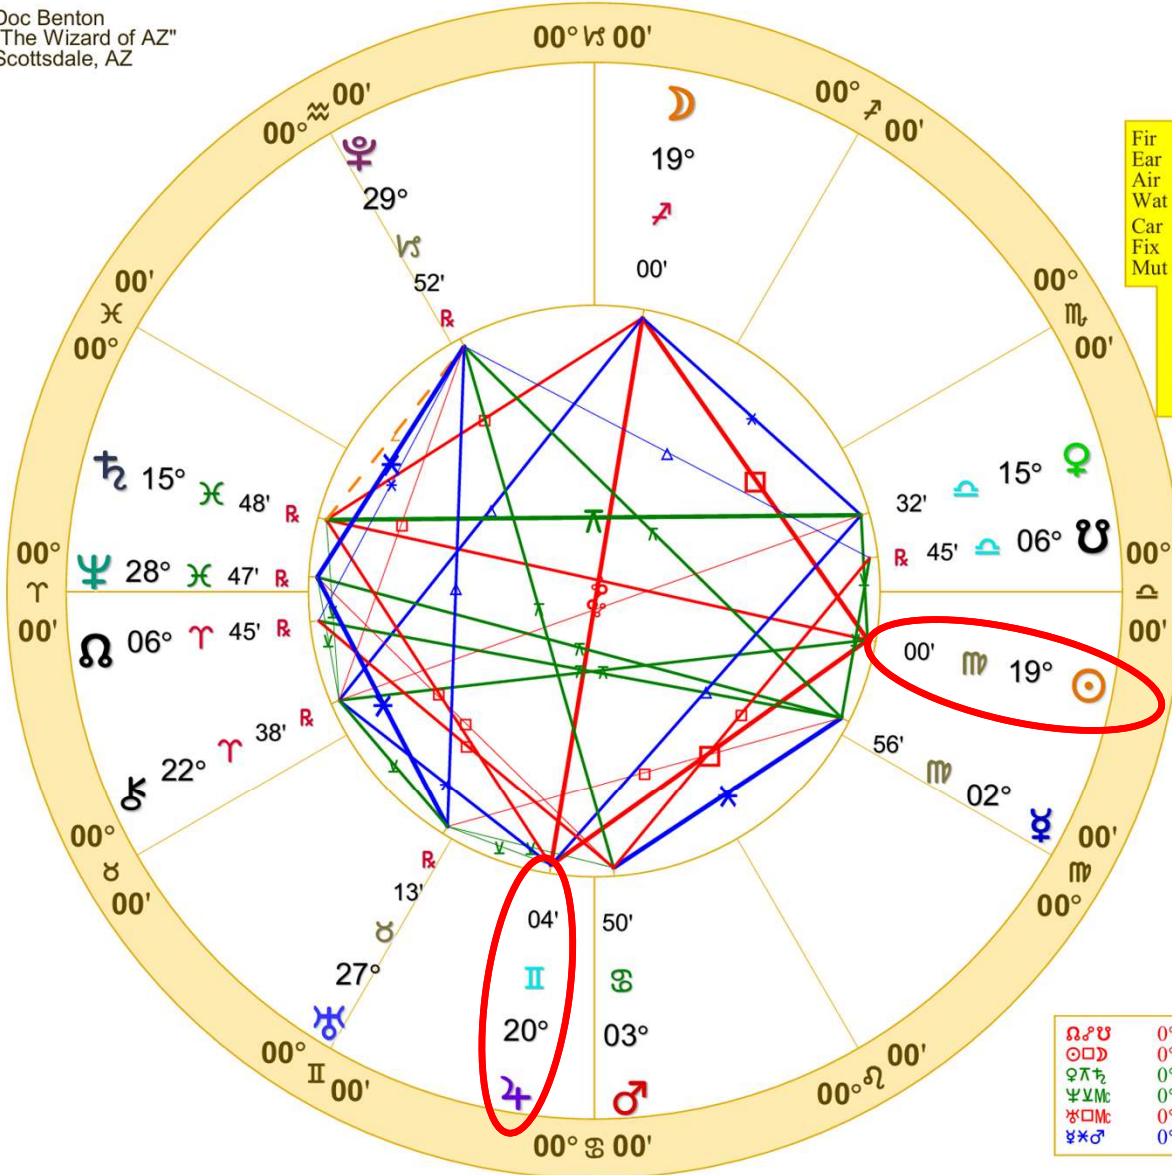

Doc Benton
"The Wizard of AZ"
Scottsdale, AZ

NATAL CHART

1st Quarter Moon

September 10, 2024
11:05:25 PM
Standard Time
Scottsdale, Arizona
33N30'33" 111W53'54"
Time Zone: 7 hours West
Geocentric
Tropical 0-Aries

Fir	1	0
Ear	4	0
Air	2	1
Wat	3	0
Car	3	0
Fix	1	0
Mut	6	1
	P	A
	L	S
	A	C
	N	E
	E	N
	T	D

	Long.	Dwada-samsa	Speed
☉	19 19 00"14"	18 7 03	0.58
☽	19 7 00"15"	18 3 03	12.41
☿	2 19 56	5 1 09	1.34
♀	15 15 32	6 7 25	1.13
♂	3 3 50	16 1 01	0.35
♃	20 11 04	0 11 49	0.05
♄	15 15 48R	9 19 31	0.05R
♅	27 18 13R	26 13 37	0.00R
♆	28 15 47R	15 11 24	0.02R
♇	29 15 52R	28 17 18	0.01R
♈	22 7 38R	1 13 38	0.02R
♉	6 7 45R	21 11 03	0.00R
♊	17 11 30	29 17 59	0.59
♋	28 11 02	6 13 29	1.02
♌	6 15 45R	21 17 03	0.00R

♁♂♃	0°00'a	♃♄♅	0°56'a	♆♇♈	1°34'a
♁♃♄	0°00's	♄♅♆	1°04'a	♇♈♉	1°42's
♁♅♆	0°15'a	♆♇♈	1°04'a	♇♈♉	1°49'a
♁♇♈	0°45'a	♇♈♉	1°05's	♈♉♊	1°58's
♁♈♉	0°49's	♈♉♊	1°30'a		
♁♉♊	0°54'a	♉♊♋	1°30'a		

Venus quincunx
Saturn

Sun square Jupiter

Sun quincunx Chiron

Venus trine Jupiter

Venus opposite
Chiron