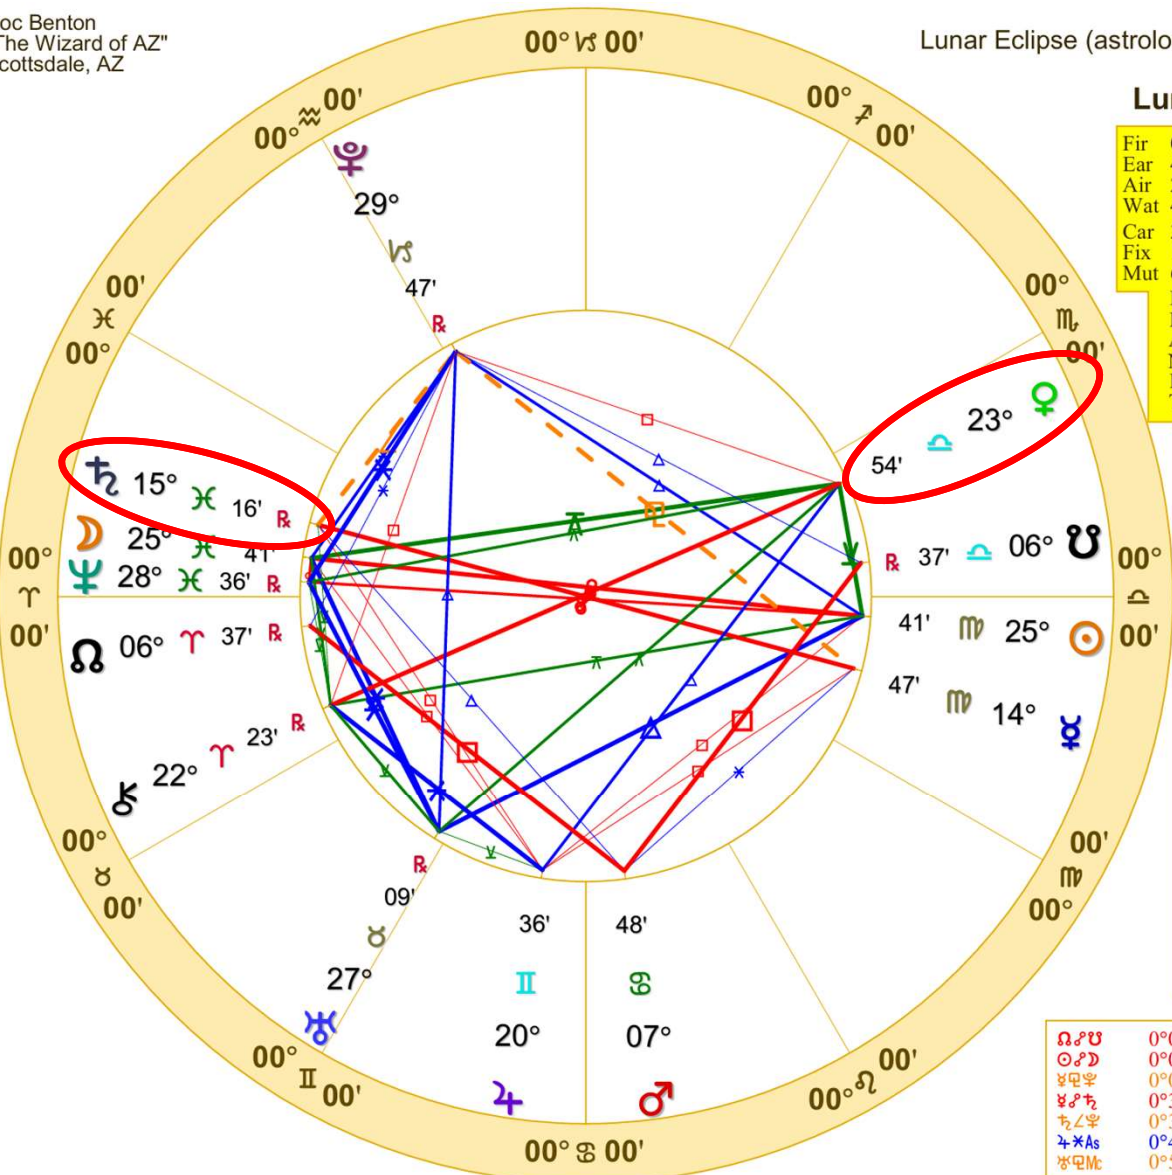

Doc Benton
"The Wizard of AZ"
Scottsdale, AZ

Lunar Eclipse (astrological) Saros Cycle 118 # 52

Lunar Eclipse Sep 17 2024

September 17, 2024
7:34:13 PM
Standard Time
Scottsdale, Arizona
33N30'33" 111W53'54"
Time Zone: 7 hours West
Geocentric
Tropical 0-Aries

Fir	0	1
Ear	4	0
Air	2	0
Wat	4	0
Car	3	1
Fix	1	0
Mut	6	0
P	A	
L	S	
A	C	
N	E	
N	E	
E	N	
T	D	

	Long.	Dwadasamsa	Speed
☉	25 11 40'45"	8 8 09	0 59
☽	25 31 40'45"	8 13 09	15 11
♃	14 11 47	27 27 18	1 50
♀	23 11 54	16 8 50	1 13
♂	7 8 48	3 11 32	0 34
♄	20 11 36	7 27 14	0 04
♅	15 31 16R	3 11 17	0 04R
♆	27 11 09R	25 31 43	0 01R
♇	28 31 36R	13 27 09	0 02R
♈	29 11 47R	27 11 18	0 01R
♉	22 11 23R	28 11 31	0 02R
♊	6 11 37R	19 11 24	0 00R
♋	21 11 21	16 11 11	1 26
♌	13 11 02	6 11 29	0 55
♍	6 11 37R	19 11 24	0 00R

♁♂♃	0°00'a	♁♄♅	1°02'a	♀♂♅	1°32's
♁♂♄	0°00'a	♁♁♃	1°11's	♃♁♃	1°44'a
♃♁♃	0°00's	♁♁♁	1°11's	♄*♅	1°46'a
♃♁♅	0°30'a	♃*♃	1°11's	♄♁♀	1°47's
♅♁♃	0°30'a	♃*♃	1°27'a	♁♁♀	1°47'a
♄*♁♁	0°45's	♁♁♃	1°28'a		
♃*♁♃	0°54's	♄*♃	1°28'a		

Sun trine Uranus

Venus quincunx Uranus

Sun opposite Neptune

Venus quincunx Neptune

Sun trine Pluto

Sun enters Libra

Venus square Pluto

Venus sesquiquadrate Saturn

Venus enters Scorpio