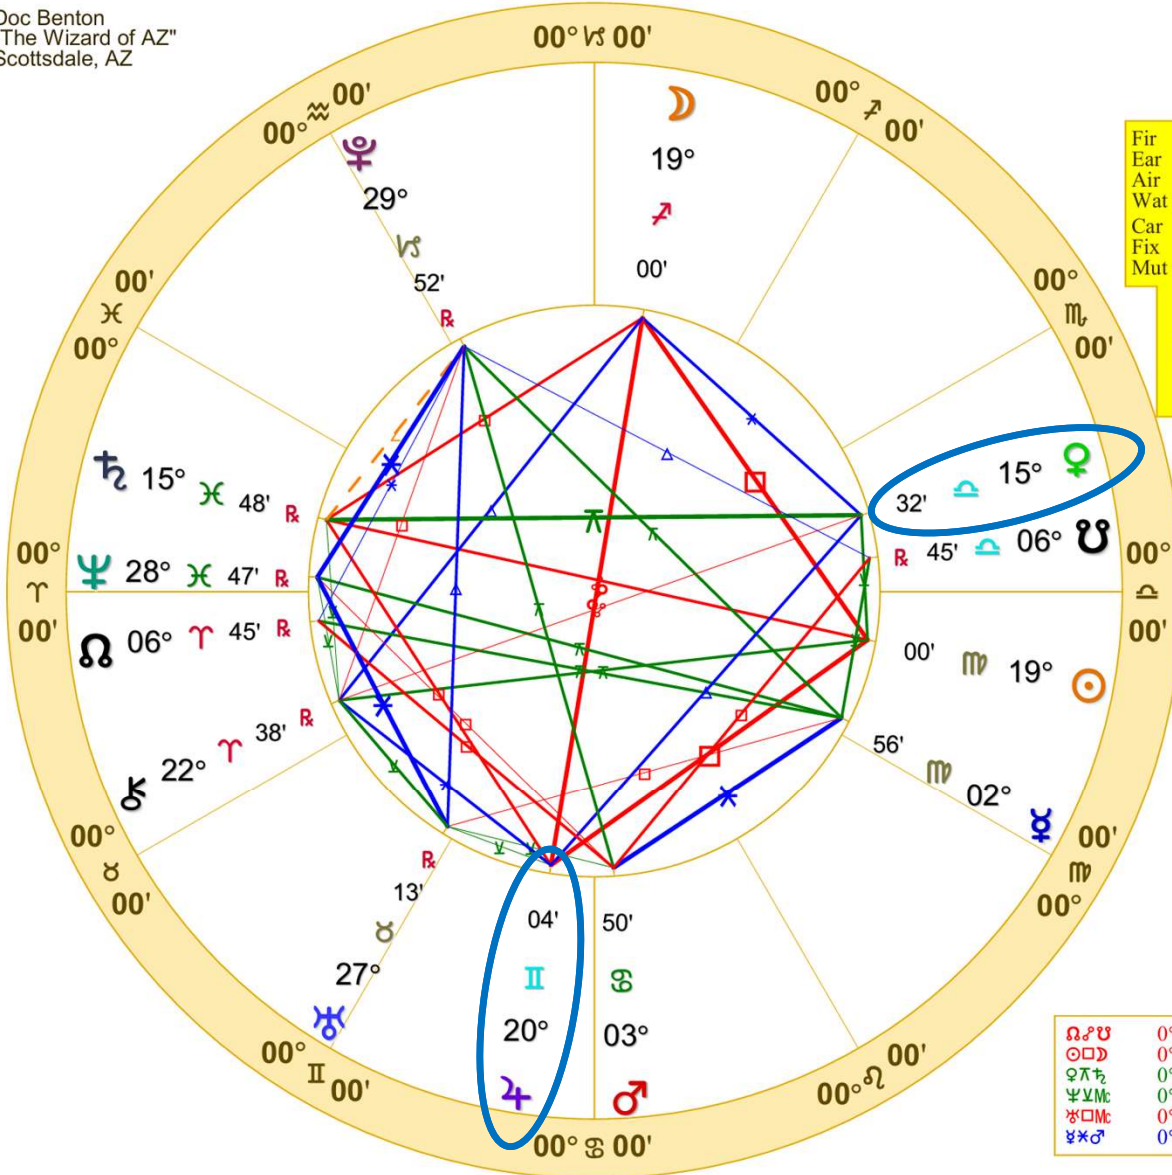

Doc Benton
"The Wizard of AZ"
Scottsdale, AZ

NATAL CHART

1st Quarter Moon

September 10, 2024
11:05:25 PM
Standard Time
Scottsdale, Arizona
33N30'33" 111W53'54"
Time Zone: 7 hours West
Geocentric
Tropical 0-Aries

Fir	1	0
Ear	4	0
Air	2	1
Wat	3	0
Car	3	0
Fix	1	0
Mut	6	1
	P	A
	L	S
	A	C
	N	E
	E	N
	T	D

	Long.	Dwada-samsa	Speed
☉	19 19 00"14"	18 7 03	0.58
☽	19 7 00"15"	18 3 03	12.41
♃	2 19 56	5 2 09	1.34
♀	15 2 32	6 7 25	1.13
♂	3 3 50	16 2 01	0.35
♄	20 11 04	0 22 49	0.05
♅	15 3 48R	9 19 31	0.05R
♆	27 8 13R	26 3 37	0.00R
♇	28 3 47R	15 22 24	0.02R
♈	29 13 52R	28 7 18	0.01R
♉	22 7 38R	1 13 38	0.02R
♊	6 7 45R	21 11 03	0.00R
♋	17 11 30	29 7 59	0.59
♌	28 22 02	6 13 29	1.02
♍	6 2 45R	21 7 03	0.00R

♌♂♂	0°00'a	♃♂♂	0°56'a	♄♂♂	1°34'a
♌♂♂	0°00's	♃♂♂	1°04'a	♃♂♂	1°42's
♀♂♂	0°15'a	♃♂♂	1°04'a	♃♂♂	1°49'a
♃♂♂	0°45'a	♃♂♂	1°05's	♀♂♂	1°58's
♃♂♂	0°49's	♃♂♂	1°30'a		
♃♂♂	0°54'a	♃♂♂	1°30'a		

Chiron Venus
quincunx Saturn

Sun square Jupiter

Sun quincunx Chiron

Venus trine Jupiter

Venus opposite
Chiron