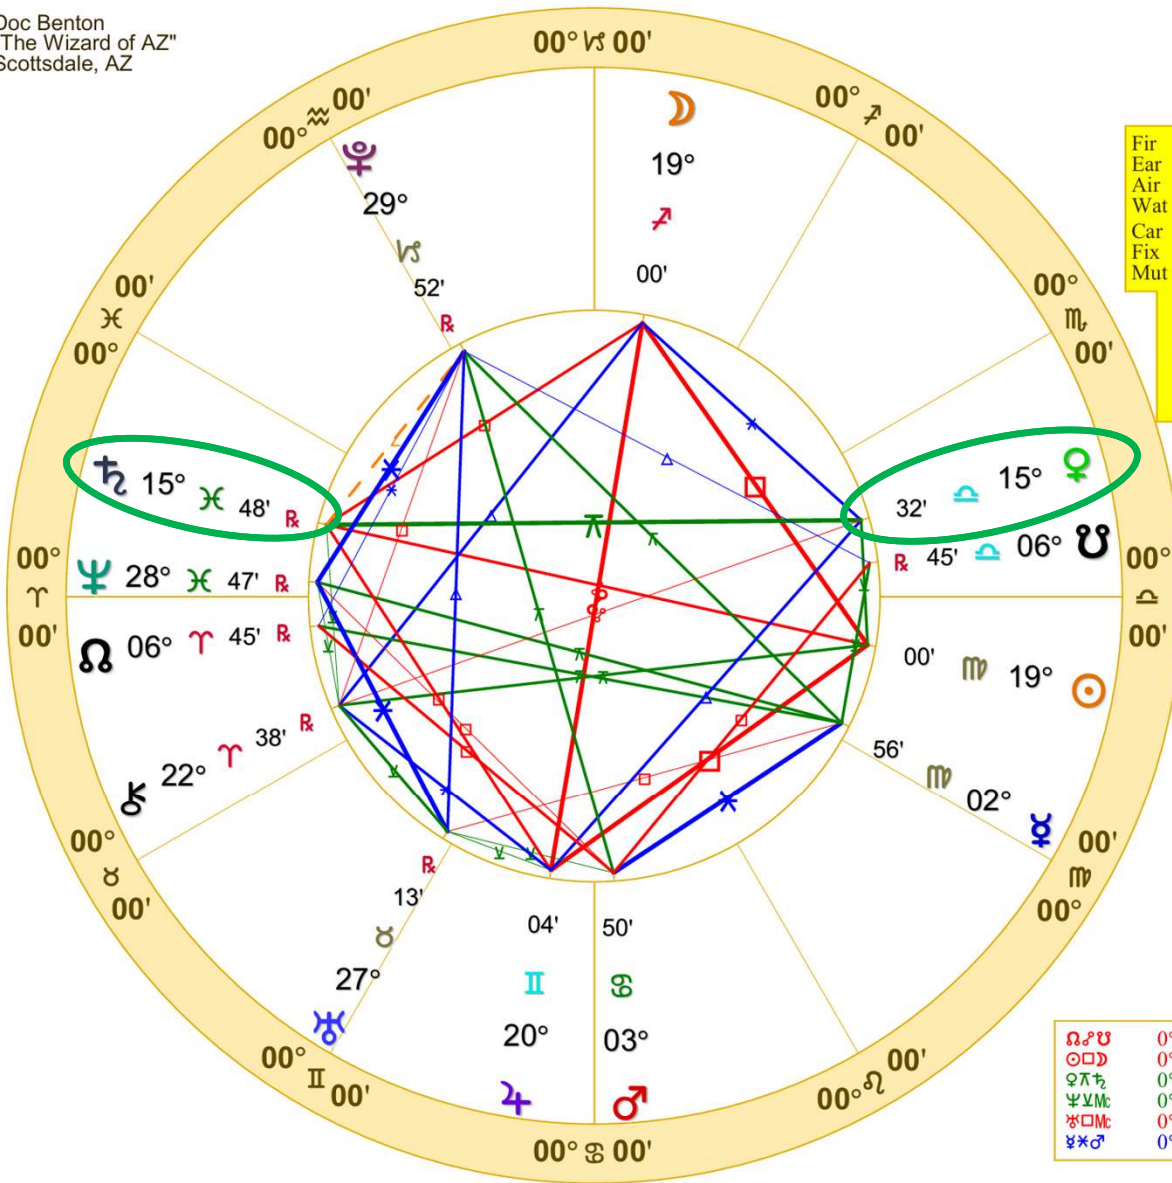

Doc Benton
"The Wizard of AZ"
Scottsdale, AZ

NATAL CHART

1st Quarter Moon

September 10, 2024
11:05:25 PM
Standard Time
Scottsdale, Arizona
33N30'33" 111W53'54"
Time Zone: 7 hours West
Geocentric
Tropical 0-Aries

Fir	1	0
Ear	4	0
Air	2	1
Wat	3	0
Car	3	0
Fix	1	0
Mut	6	1
	P	A
	L	S
	A	C
	N	E
	N	E
	E	N
	T	D

	Long.	Dwada-samsa	Speed
☉	19 19 00"14"	18 7 03	0.58
☽	19 7 00"15"	18 3 03	12.41
☿	2 19 56	5 2 09	1.34
♀	15 2 32	6 7 25	1.13
♂	3 3 50	16 2 01	0.35
♃	20 11 04	0 22 49	0.05
♄	15 3 48R	9 19 31	0.05R
♅	27 8 13R	26 3 37	0.00R
♆	28 3 47R	15 22 24	0.02R
♇	29 13 52R	28 7 18	0.01R
♈	22 7 38R	1 13 38	0.02R
♉	6 7 45R	21 11 03	0.00R
♊	17 11 30	29 7 59	0.59
♋	28 22 02	6 13 29	1.02
♌	6 2 45R	21 7 03	0.00R

♁♂♃	0°00'a	♄♅♆	0°56'a	♇♈♉	1°34'a
♁♃♄	0°00's	♅♆♇	1°04'a	♈♉♊	1°42's
♀♁♄	0°15'a	♁♃♄	1°04'a	♆♇♈	1°49'a
♆♇♈	0°45'a	♆♇♈	1°05's	♉♊♋	1°58's
♈♉♊	0°49's	♉♊♋	1°30'a		
♉♊♋	0°54'a	♊♋♌	1°30'a		

Venus quincunx
Saturn

Sun square Jupiter

Sun quincunx Chiron

Venus trine Jupiter

Venus opposite
Chiron