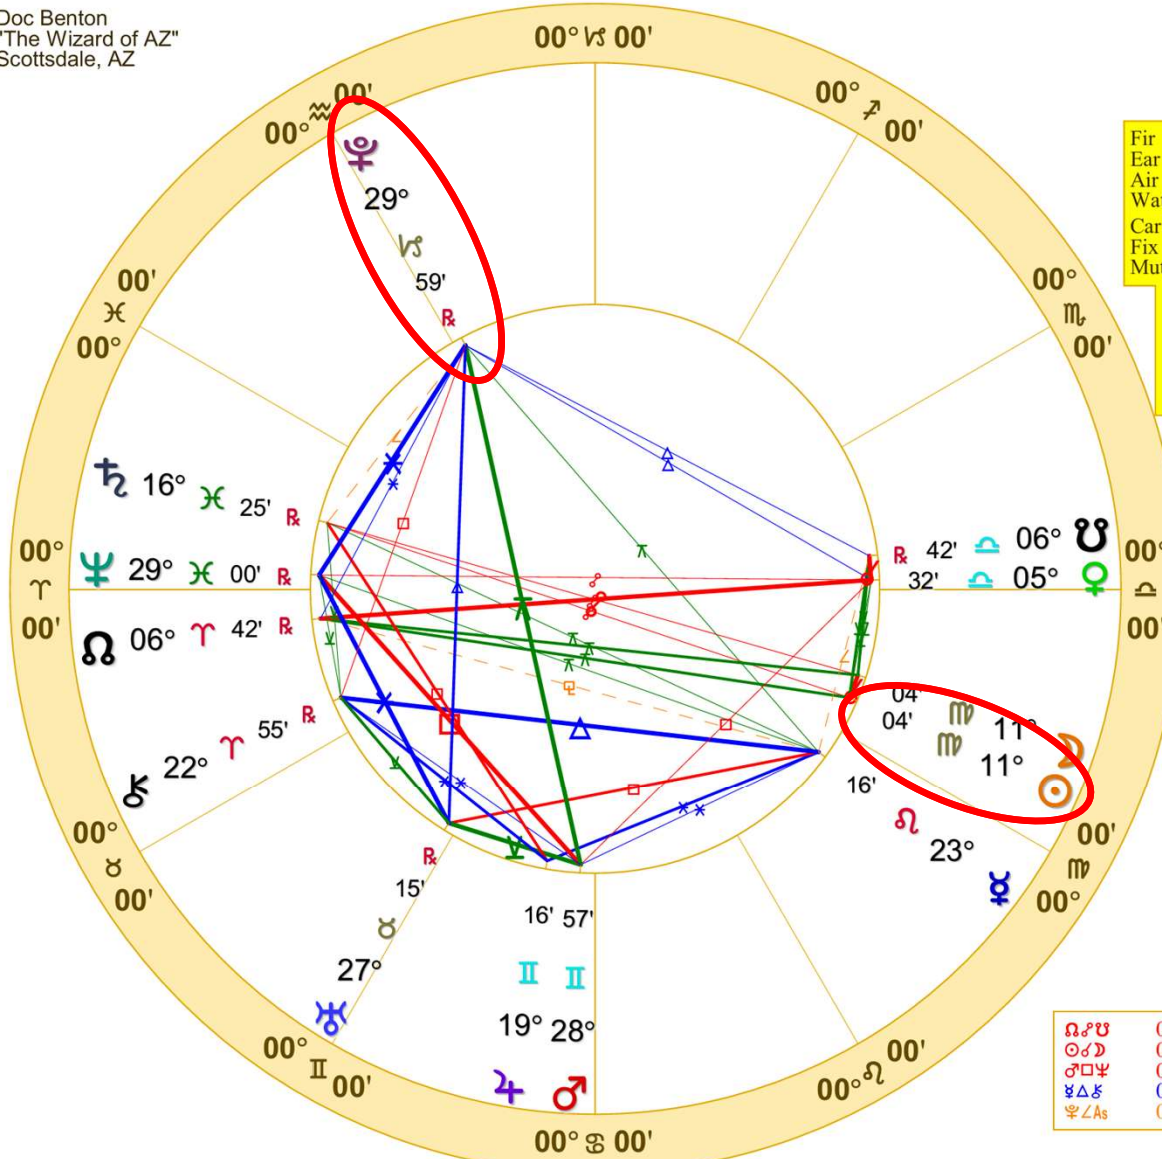

Doc Benton
"The Wizard of AZ"
Scottsdale, AZ

New Moon (astrological)

New Moon Sep 2 2024

September 2, 2024

6:55:21 PM

Standard Time

Scottsdale, Arizona

33N30'33" 111W53'54"

Time Zone: 7 hours West

Geocentric

Tropical 0-Aries

Fir	1	0
Ear	4	0
Air	3	0
Wat	2	1
Car	2	0
Fix	2	0
Mut	6	1
P	A	S
L	L	S
A	A	N
N	E	N
E	N	D
T	D	

Mars square

Neptune

Mars quincunx Pluto

Mars enters Cancer

Sun sesquiquadrate

Pluto

Sun opposite Saturn

Venus

sesquiquadrate

Uranus

	Long.	Dwada-samsa	Speed
☉	11 04' 12"	12 13 50	0 58
☾	11 04' 12"	12 13 50	11 57
♃	23 04 16	9 8 15	0 43
♄	5 04 32	6 27 27	1 13
♅	28 11 57	17 8 18	0 37
♆	19 11 16	21 13 06	0 07
♇	16 16 25	17 11 01	0 05R
♈	27 8 15	27 13 04	0 00SR
♉	29 10 00	18 13 01	0 02R
♊	29 13 59	29 27 47	0 01R
♋	22 17 55	4 13 56	0 02R
♌	6 17 42	20 11 20	0 03R
♍	14 16 17	21 02 25	1 29
♎	20 12 29	5 02 44	0 55
♏	6 04 42	20 27 20	0 03R

♃♄♅	0°00'a	♃♄♅	0°59's	♃♄♅	1°26'a
☉♄	0°00's	☉♄	1°02'a	♃♄♅	1°35's
♃♄♅	0°04'a	♃♄♅	1°09'a	♃♄♅	1°35's
♃♄♅	0°22's	♃♄♅	1°09'a	♃♄♅	1°41's
♃♄♅	0°42'a	♃♄♅	1°13's	♃♄♅	1°45'a