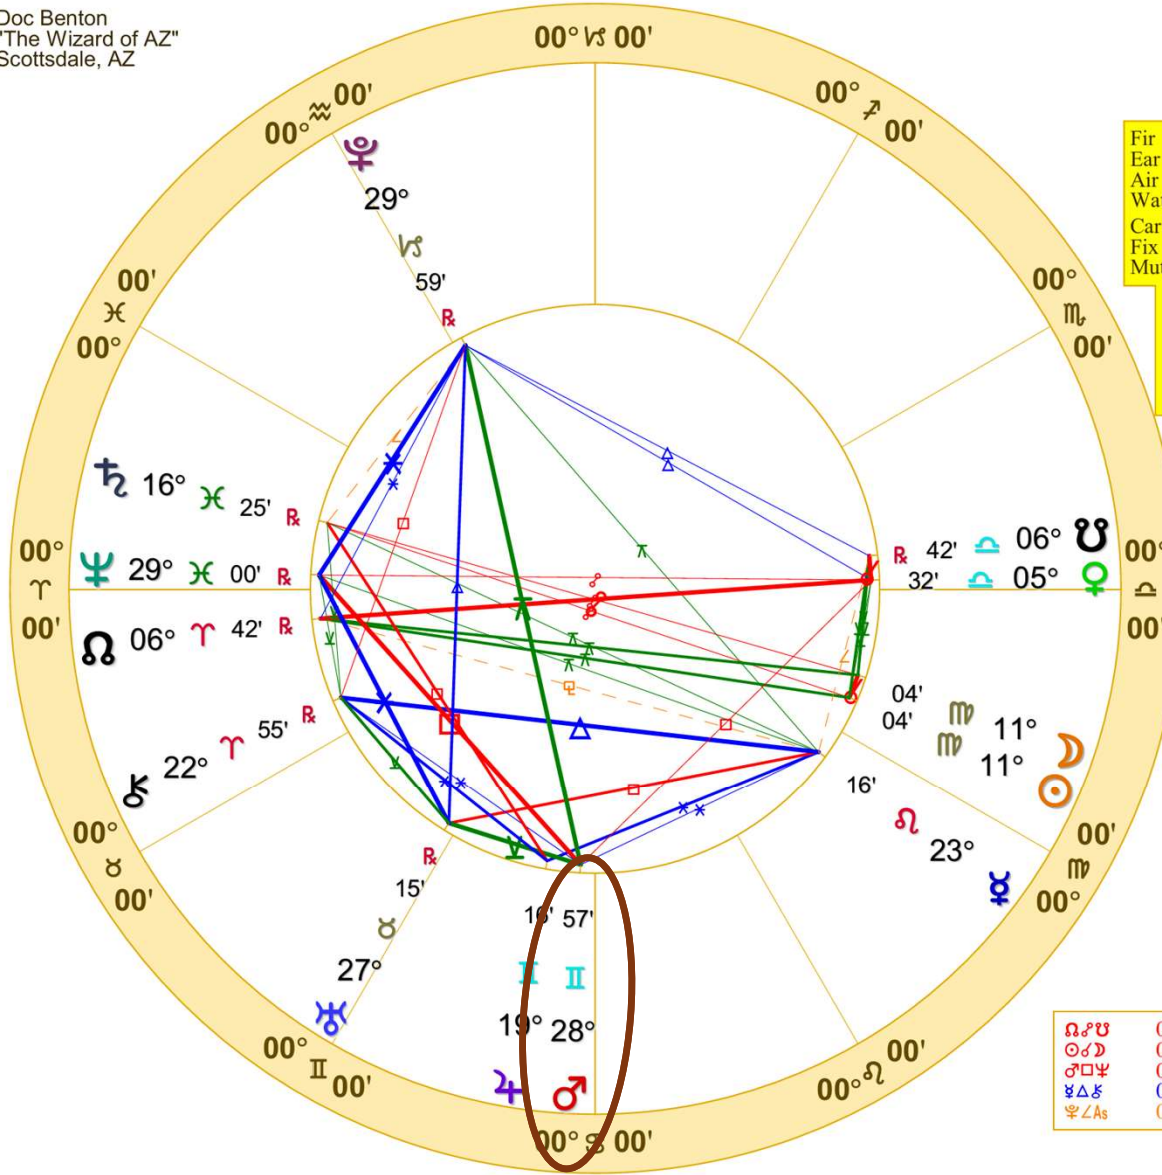

Doc Benton
"The Wizard of AZ"
Scottsdale, AZ

New Moon (astrological)

New Moon Sep 2 2024

September 2, 2024

6:55:21 PM

Standard Time

Scottsdale, Arizona

33N30'33" 111W53'54"

Time Zone: 7 hours West

Geocentric

Tropical 0-Aries

Fir	1	0
Ear	4	0
Air	3	0
Wat	2	1
Car	2	0
Fix	2	0
Mut	6	1
P	A	S
L	L	S
A	A	S
N	N	S
E	E	S
T	T	S

Mars square

Neptune

Mars quincunx Pluto

Mars enters Cancer

Sun sesquiquadrate

Pluto

Sun opposite Saturn

Venus

sesquiquadrate

Uranus

	Long.	Dwada-samsa	Speed
☉	11 11 04'12"	12 12 50	0 58
☾	11 11 04'12"	12 12 50	11 57
♃	23 16	9 8 15	0 43
♀	5 32	6 27	1 13
♂	28 57	17 18	0 37
♄	19 16	21 06	0 07
♅	16 25 R	17 01	0 05 R
♆	27 15 R	27 04	0 00 SR
♇	29 00 R	18 01	0 02 R
♁	29 59 R	29 47	0 01 R
♂	22 55 R	4 56	0 02 R
♄	6 42 R	20 20	0 03 R
♅	14 17	21 25	1 29
♆	20 29	5 44	0 55
♇	6 42 R	20 20	0 03 R

♁♂♃	0°00'a	♃♃♃	0°59's	♃♃♃	1°26'a
☉♄	0°00's	♃♃♃	1°02'a	♃♃♃	1°35's
♂♃♃	0°04'a	♃♃♃	1°09'a	♃♃♃	1°35's
♃♃♃	0°22's	♃♃♃	1°09'a	♃♃♃	1°41's
♃♃♃	0°42'a	♃♃♃	1°13's	♃♃♃	1°45'a