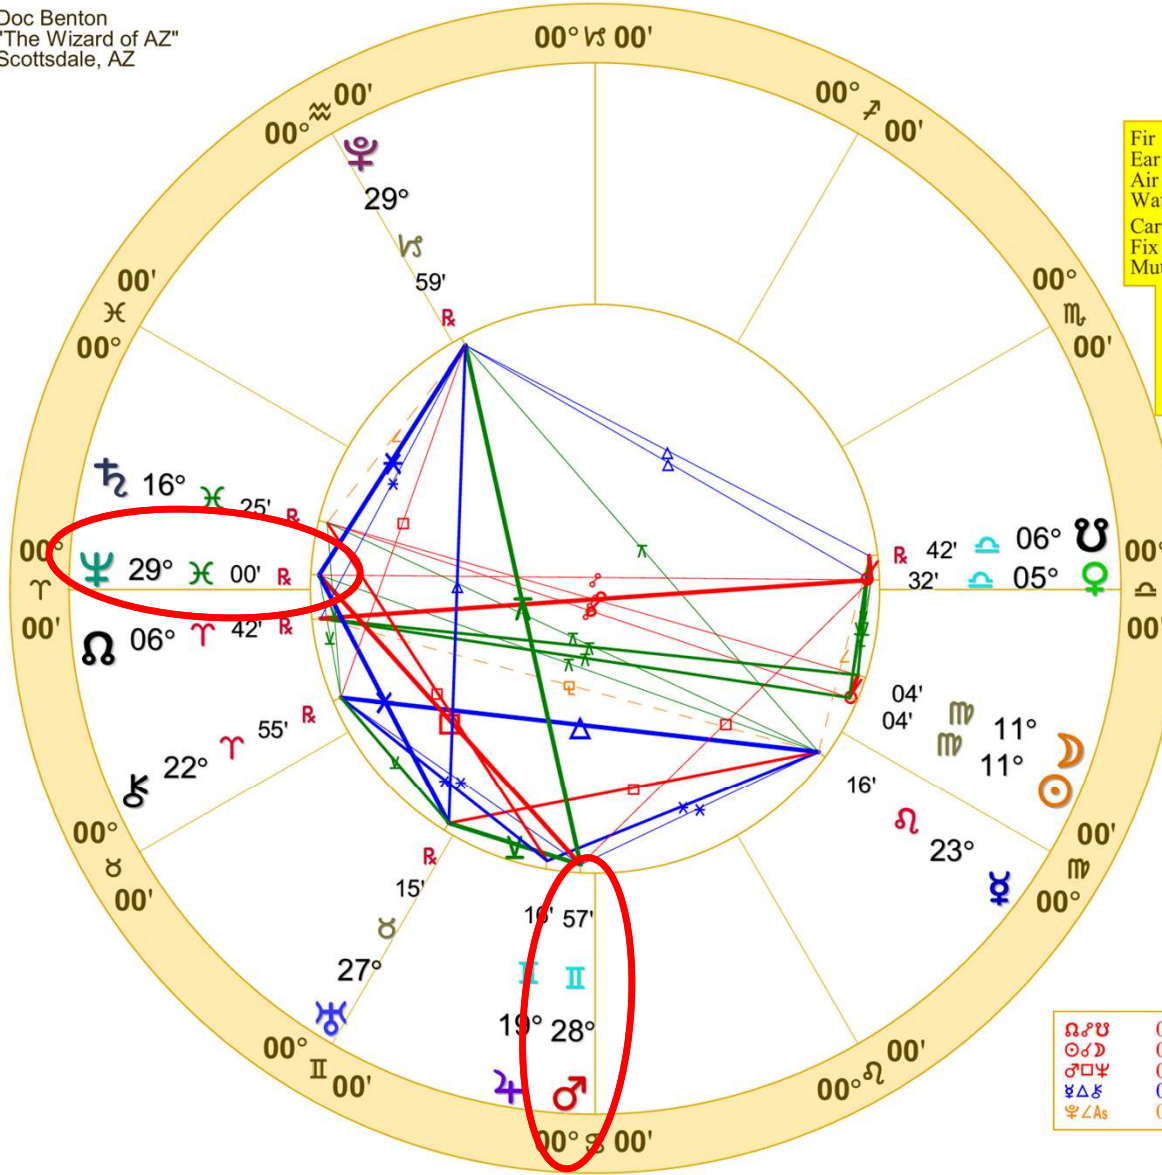

Doc Benton
"The Wizard of AZ"
Scottsdale, AZ

New Moon (astrological)

New Moon Sep 2 2024

September 2, 2024
6:55:21 PM

Standard Time

Scottsdale, Arizona

33N30'33" 111W53'54"

Time Zone: 7 hours West

Geocentric

Tropical 0-Aries

Fir	1	0
Ear	4	0
Air	3	0
Wat	2	1
Car	2	0
Fix	2	0
Mut	6	1
P	A	S
L	L	S
A	A	N
N	E	N
E	N	D
T		

	Long.	Dwada-samsa	Speed
☉	11 11 04'12"	12 12 50	0 58
☽	11 11 04'12"	12 12 50	11 57
♃	23 02 16	9 08 15	0 43
♀	5 05 32	6 07 27	1 13
♂	28 02 57	17 08 18	0 37
♄	19 02 16	21 12 06	0 07
♅	16 03 25	17 11 01	0 05R
♆	27 08 15	27 03 04	0 00SR
♁	29 03 00	18 00 01	0 02R
♂	29 13 59	29 07 47	0 01R
♄	22 07 55	4 13 56	0 02R
♁	6 07 42	20 02 20	0 03R
♂	14 03 17	21 02 25	1 29
♁	20 07 29	5 02 44	0 55
♁	6 04 42	20 07 20	0 03R

♁♂♁	0°00'a	♁♁♁	0°59's	♁♁♁	1°26'a
♁♁♁	0°00's	♁♁♁	1°02'a	♁♁♁	1°35's
♁♁♁	0°04'a	♁♁♁	1°09'a	♁♁♁	1°35's
♁♁♁	0°22's	♁♁♁	1°09'a	♁♁♁	1°41's
♁♁♁	0°42'a	♁♁♁	1°13's	♁♁♁	1°45'a

**Mars square
Neptune**

Mars quincunx Pluto

Mars enters Cancer

**Sun sesquiquadrate
Pluto**

Sun opposite Saturn

**Venus
sesquiquadrate
Uranus**