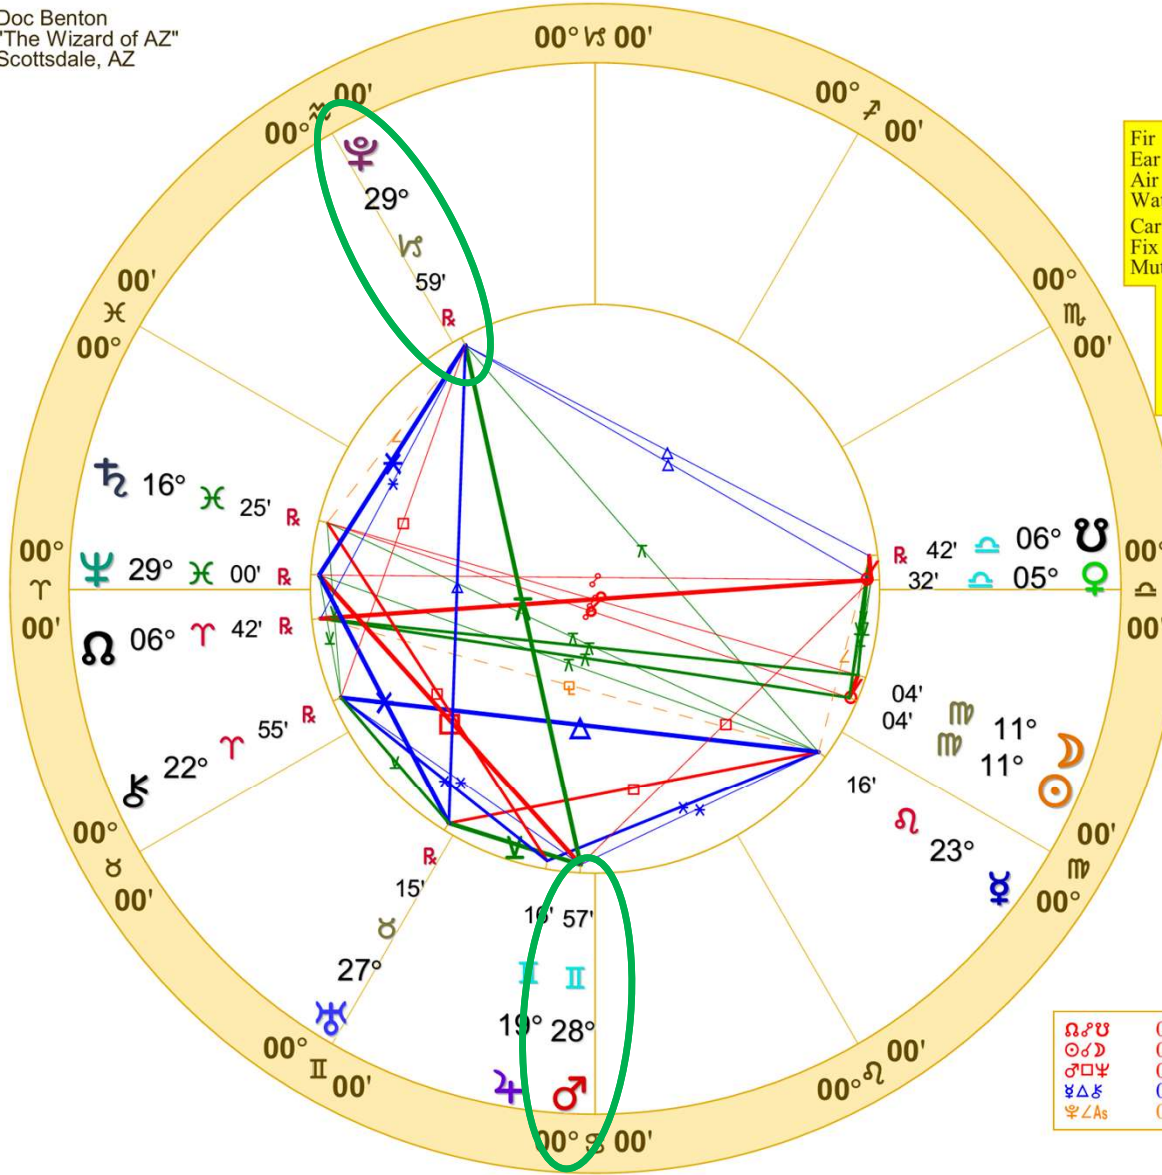

Doc Benton
"The Wizard of AZ"
Scottsdale, AZ

New Moon (astrological)

New Moon Sep 2 2024

September 2, 2024
6:55:21 PM

Standard Time

Scottsdale, Arizona

33N30'33" 111W53'54"

Time Zone: 7 hours West

Geocentric

Tropical 0-Aries

Fir	1	0
Ear	4	0
Air	3	0
Wat	2	1
Car	2	0
Fix	2	0
Mut	6	1
P	A	S
L	L	C
A	A	N
N	E	N
E	N	D
T		

Mars square
Neptune

Mars quincunx
Pluto

Mars enters Cancer

Sun sesquiquadrate
Pluto

Sun opposite Saturn

Venus
sesquiquadrate
Uranus

	Long.	Dwada-samsa	Speed
☉	11 11 04'12"	12 12 50	0 58
☽	11 11 04'12"	12 12 50	11 57
♃	23 02 16	9 08 15	0 43
♀	5 05 32	6 07 27	1 13
♂	28 02 57	17 08 18	0 37
♄	19 02 16	21 12 06	0 07
♅	16 02 25R	17 11 01	0 05R
♆	27 08 15 R	27 03 04	0 00SR
♁	29 00 00R	18 00 01	0 02R
♂	29 12 59R	29 07 47	0 01R
♁	22 07 55R	4 12 56	0 02R
♁	6 07 42R	20 02 20	0 03R
♁	14 02 17	21 02 25	1 29
♁	20 02 29	5 02 44	0 55
♁	6 02 42R	20 02 20	0 03R

♁♂♁	0°00'a	♁♁♁	0°59's	♁♁♁	1°26'a
♁♁♁	0°00's	♁♁♁	1°02'a	♁♁♁	1°35's
♁♁♁	0°04'a	♁♁♁	1°09'a	♁♁♁	1°35's
♁♁♁	0°22's	♁♁♁	1°09'a	♁♁♁	1°41's
♁♁♁	0°42'a	♁♁♁	1°13's	♁♁♁	1°45'a