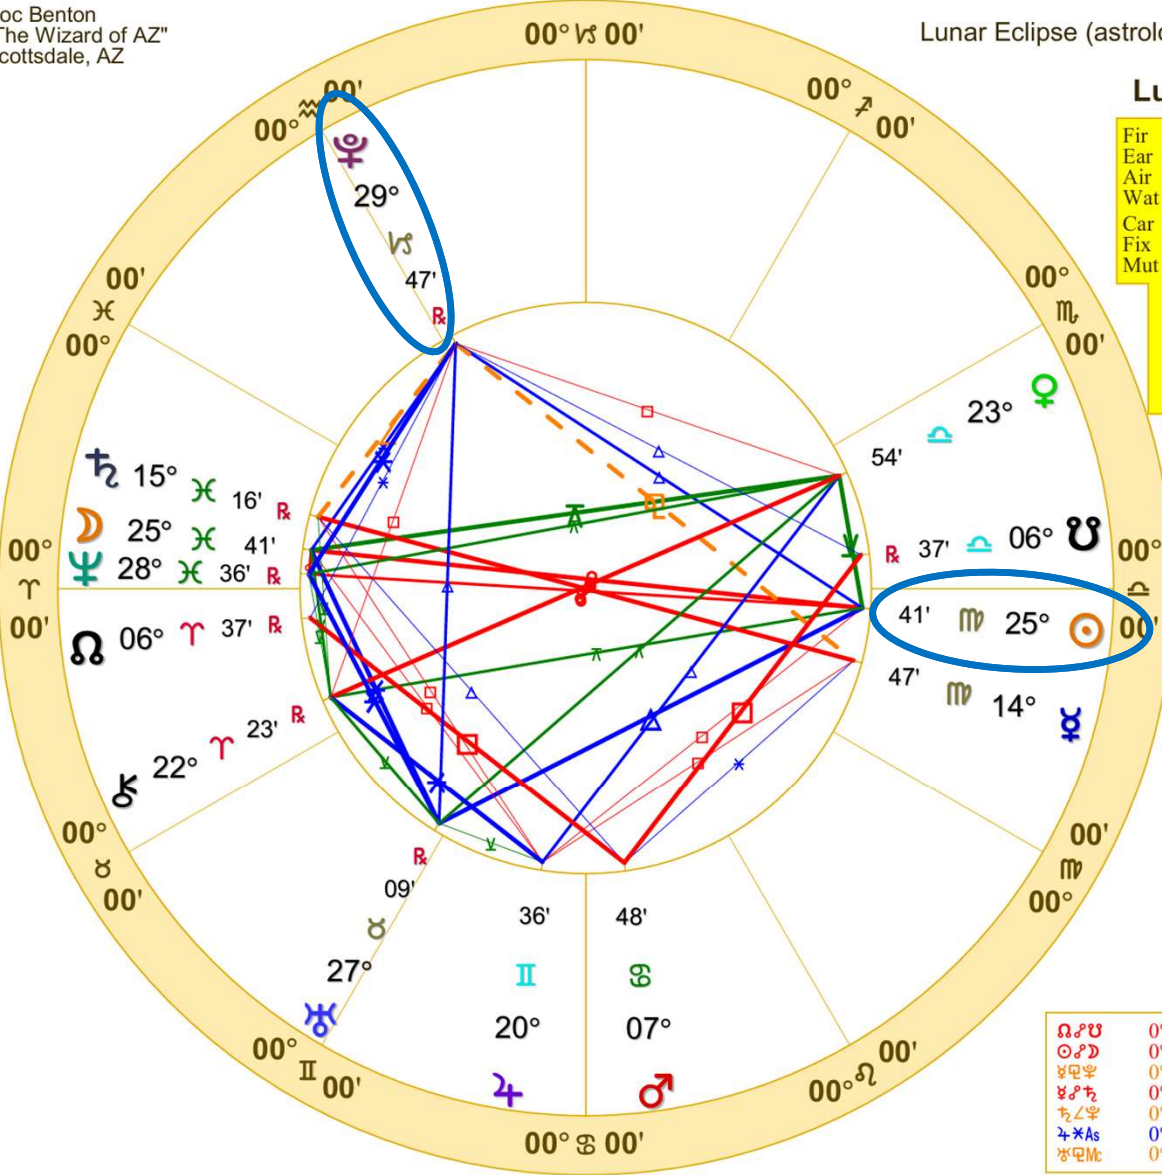

Doc Benton
"The Wizard of AZ"
Scottsdale, AZ

Lunar Eclipse (astrological) Saros Cycle 118 # 52

Lunar Eclipse Sep 17 2024

Fir	0	1
Ear	4	0
Air	2	0
Wat	4	0
Car	3	1
Fix	1	0
Mut	6	0
P	A	
L	S	
A	C	
N	E	
N	E	
E	N	
T	D	

September 17, 2024
7:34:13 PM
Standard Time
Scottsdale, Arizona
33N30'33" 111W53'54"
Time Zone: 7 hours West
Geocentric
Tropical 0-Aries

Sun trine Uranus

Venus quincunx Uranus

Sun opposite Neptune

Venus quincunx Neptune

Sun trine Pluto

Sun enters Libra

Venus square Pluto

Venus sesquiquadrate Saturn

Venus enters Scorpio

	Long.	Dwadasamsa	Speed
☉	25 17 40'45"	8 8 09	0 59
☽	25 36 40'45"	8 13 09	15 11
♃	14 17 47	27 27 18	1 50
♀	23 27 54	16 28 50	1 13
♂	7 28 48	3 27 32	0 34
♄	20 11 36	7 27 14	0 04
♅	15 36 16R	3 17 17	0 04R
♆	27 28 09R	25 36 43	0 01R
♇	28 36 36R	13 27 09	0 02R
♈	29 13 47R	27 27 18	0 01R
♉	22 11 23R	28 27 31	0 02R
♊	6 11 37R	19 11 24	0 00R
♋	21 11 21	16 27 11	1 26
♌	13 13 02	6 11 29	0 55
♍	6 27 37R	19 27 24	0 00R

♃♂♂	0°00'a	♂♂♂	1°02'a	♀♂♂	1°32's
♂♂♂	0°00'a	♂♂♂	1°11's	♂♂♂	1°44'a
♂♂♂	0°00's	♂♂♂	1°11's	♂♂♂	1°46'a
♂♂♂	0°30'a	♂♂♂	1°11's	♂♂♂	1°47's
♂♂♂	0°30'a	♂♂♂	1°27'a	♂♂♂	1°47'a
♂♂♂	0°45's	♂♂♂	1°28'a		
♂♂♂	0°54's	♂♂♂	1°28'a