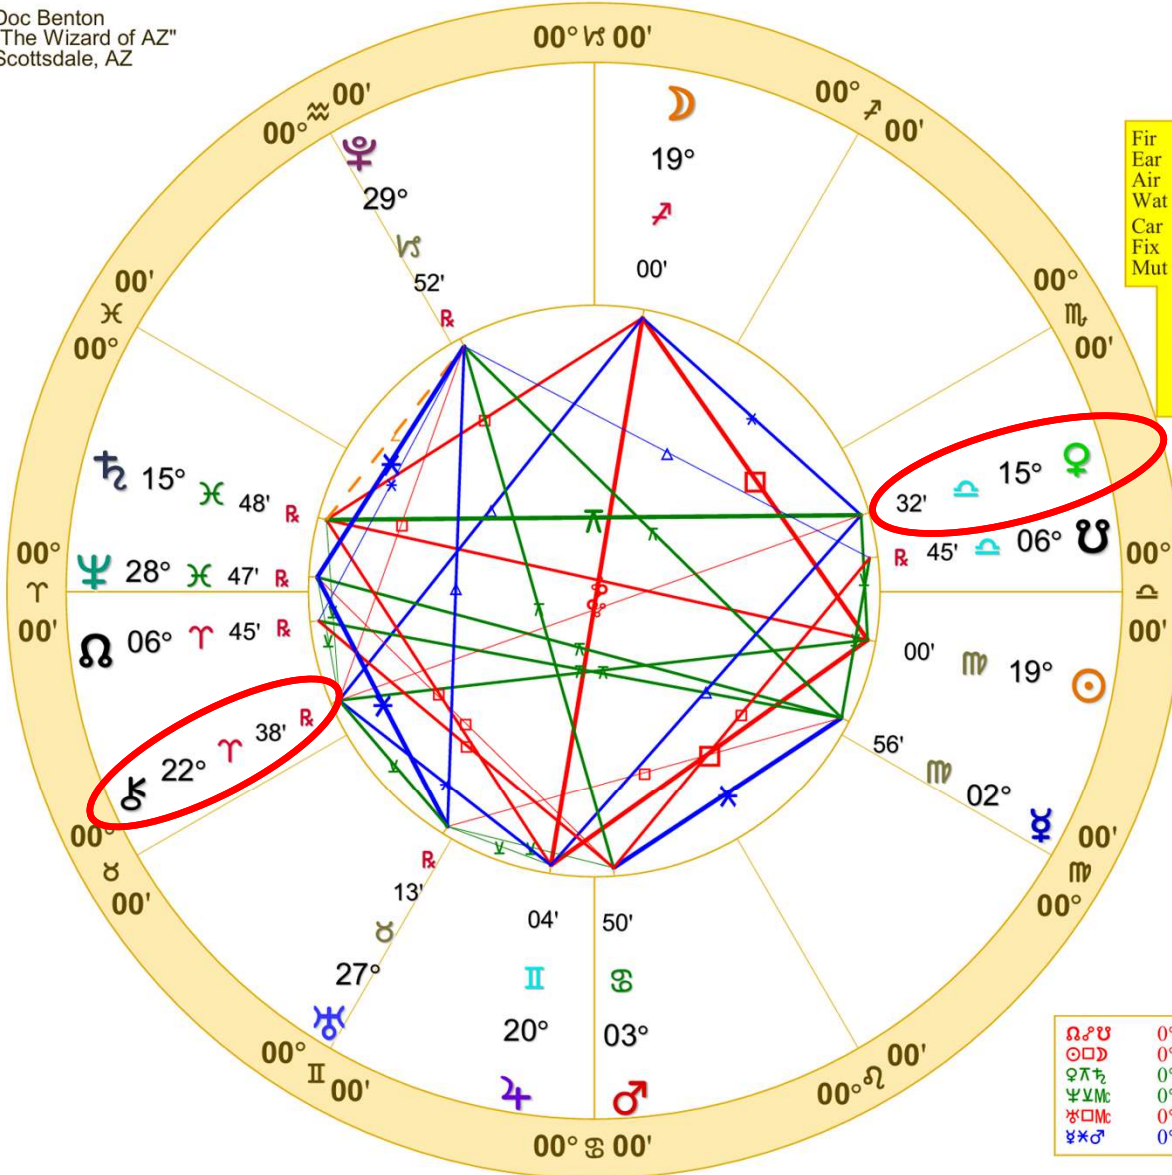

Doc Benton
"The Wizard of AZ"
Scottsdale, AZ

NATAL CHART

1st Quarter Moon

September 10, 2024
11:05:25 PM
Standard Time
Scottsdale, Arizona
33N30'33" 111W53'54"
Time Zone: 7 hours West
Geocentric
Tropical 0-Aries

Fir	1	0
Ear	4	0
Air	2	1
Wat	3	0
Car	3	0
Fix	1	0
Mut	6	1
	P	A
	L	S
	A	C
	N	E
	N	E
	E	T
	D	

	Long.	Dwada-samsa	Speed
☉	19 17 00"14"	18 7 03	0.58
☽	19 7 00"15"	18 33 03	12.41
♃	2 17 56	5 2 09	1.34
♀	15 2 32	6 7 25	1.13
♂	3 33 50	16 21 01	0.35
♄	20 11 04	0 22 49	0.05
♅	15 36 48R	9 17 31	0.05R
♆	27 8 13R	26 36 37	0.00R
♇	28 36 47R	15 22 24	0.02R
♈	29 13 52R	28 7 18	0.01R
♉	22 7 38R	1 13 38	0.02R
♊	6 7 45R	21 11 03	0.00R
♋	17 11 30	29 7 59	0.59
♌	28 22 02	6 13 29	1.02
♍	6 2 45R	21 7 03	0.00R

♌♂♂	0°00'a	♂♂♂	0°56'a	♂♂♂	1°34'a
♌♂♂	0°00's	♂♂♂	1°04'a	♂♂♂	1°42's
♌♂♂	0°15'a	♂♂♂	1°04'a	♂♂♂	1°49'a
♌♂♂	0°45'a	♂♂♂	1°05's	♂♂♂	1°58's
♌♂♂	0°49's	♂♂♂	1°30'a		
♌♂♂	0°54'a	♂♂♂	1°30'a		

- Venus quincunx Saturn
- Sun square Jupiter
- Sun quincunx Chiron
- Venus trine Jupiter
- Venus opposite Chiron