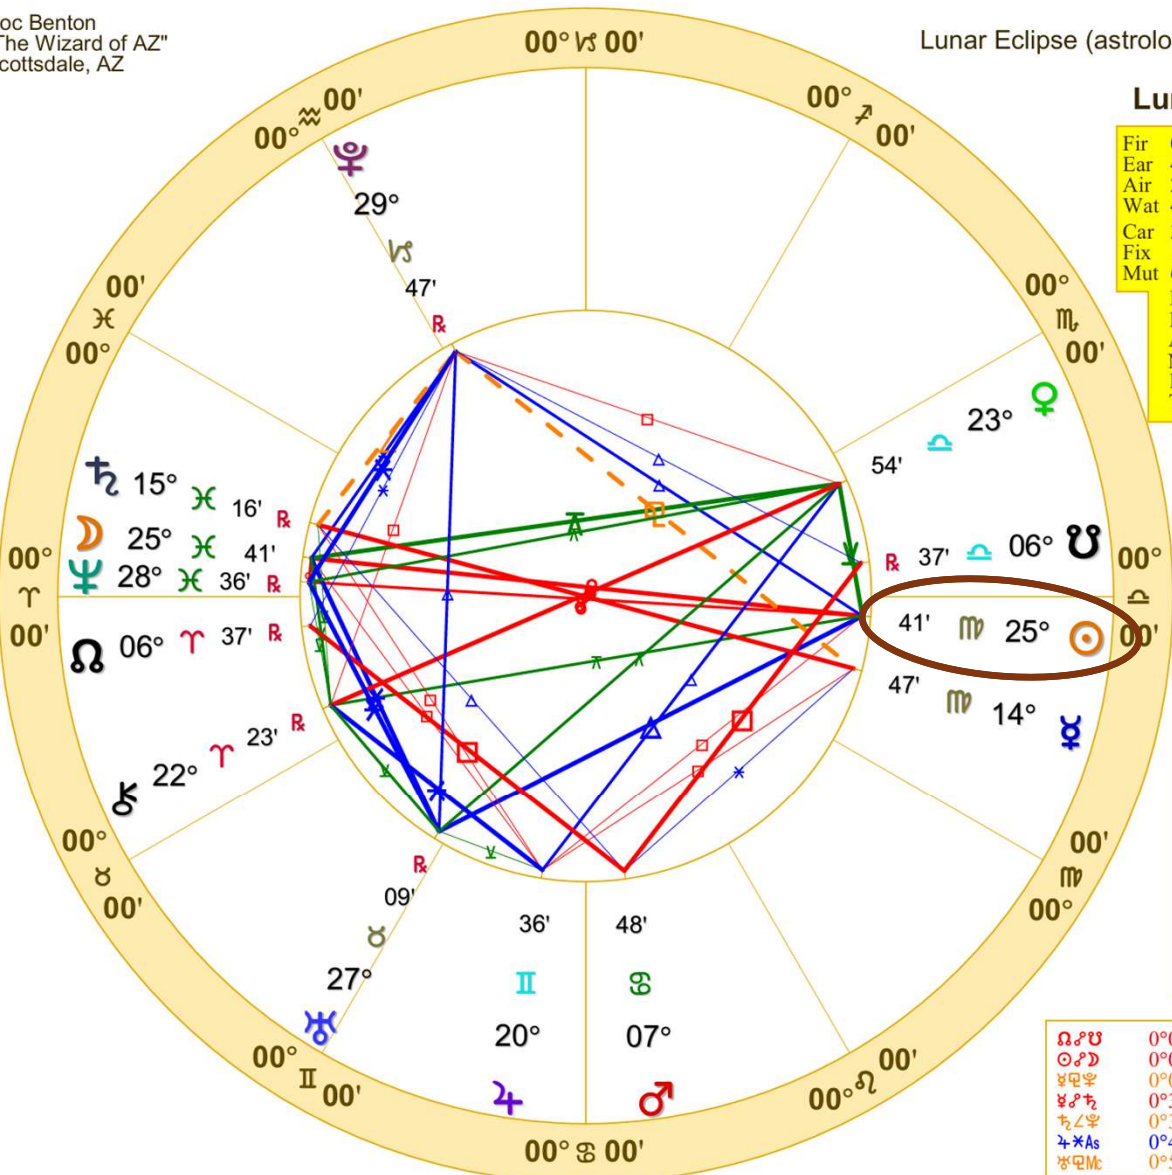

Doc Benton
"The Wizard of AZ"
Scottsdale, AZ

Lunar Eclipse (astrological) Saros Cycle 118 # 52

Lunar Eclipse Sep 17 2024

September 17, 2024
7:34:13 PM
Standard Time
Scottsdale, Arizona
33N30'33" 111W53'54"
Time Zone: 7 hours West
Geocentric
Tropical 0-Aries

Fir	0	1
Ear	4	0
Air	2	0
Wat	4	0
Car	3	1
Fix	1	0
Mut	6	0
P	A	
L	S	
A	C	
N	E	
N	E	
E	N	
T	D	

	Long.	Dwadasamsa	Speed
☉	25 ൬ 40'45"	8 ൫ 09	0 59
☽	25 ൫ 40'45"	8 ൩ 09	15 11
♃	14 ൬ 47	27 ൯ 18	1 50
♀	23 ൧ 54	16 ൫ 50	1 13
♂	7 ൫ 48	3 ൧ 32	0 34
♄	20 ൨ 36	7 ൯ 14	0 04
♅	15 ൫ 16R	3 ൬ 17	0 04R
♆	27 ൪ 09R	25 ൫ 43	0 01R
♇	28 ൫ 36R	13 ൯ 09	0 02R
♈	29 ൩ 47R	27 ൧ 18	0 01R
♉	22 ൬ 23R	28 ൧ 31	0 02R
♊	6 ൬ 37R	19 ൨ 24	0 00R
♋	21 ൬ 21	16 ൧ 11	1 26
♌	13 ൩ 02	6 ൨ 29	0 55
♍	6 ൧ 37R	19 ൧ 24	0 00R

♏♃	0°00'a	As♄♃	1°02'a	♀♃♃	1°32's
☉♃	0°00'a	♃♃♃	1°11's	♃♃♃	1°44'a
♃♃♃	0°00's	♃♃♃	1°11's	♃*♃	1°46'a
♃♃♃	0°30'a	♃*♃	1°11's	♃♃♀	1°47's
♃♃♃	0°30'a	♃*♃	1°27'a	♃♃♀	1°47'a
♃*As	0°45's	♃♃♃	1°28'a		
♃♃♃	0°54's	♃*♃	1°28'a		

Sun trine Uranus

Venus quincunx Uranus

Sun opposite Neptune

Venus quincunx Neptune

Sun trine Pluto

Sun enters Libra

Venus square Pluto

Venus sesquiquadrate Saturn

Venus enters Scorpio