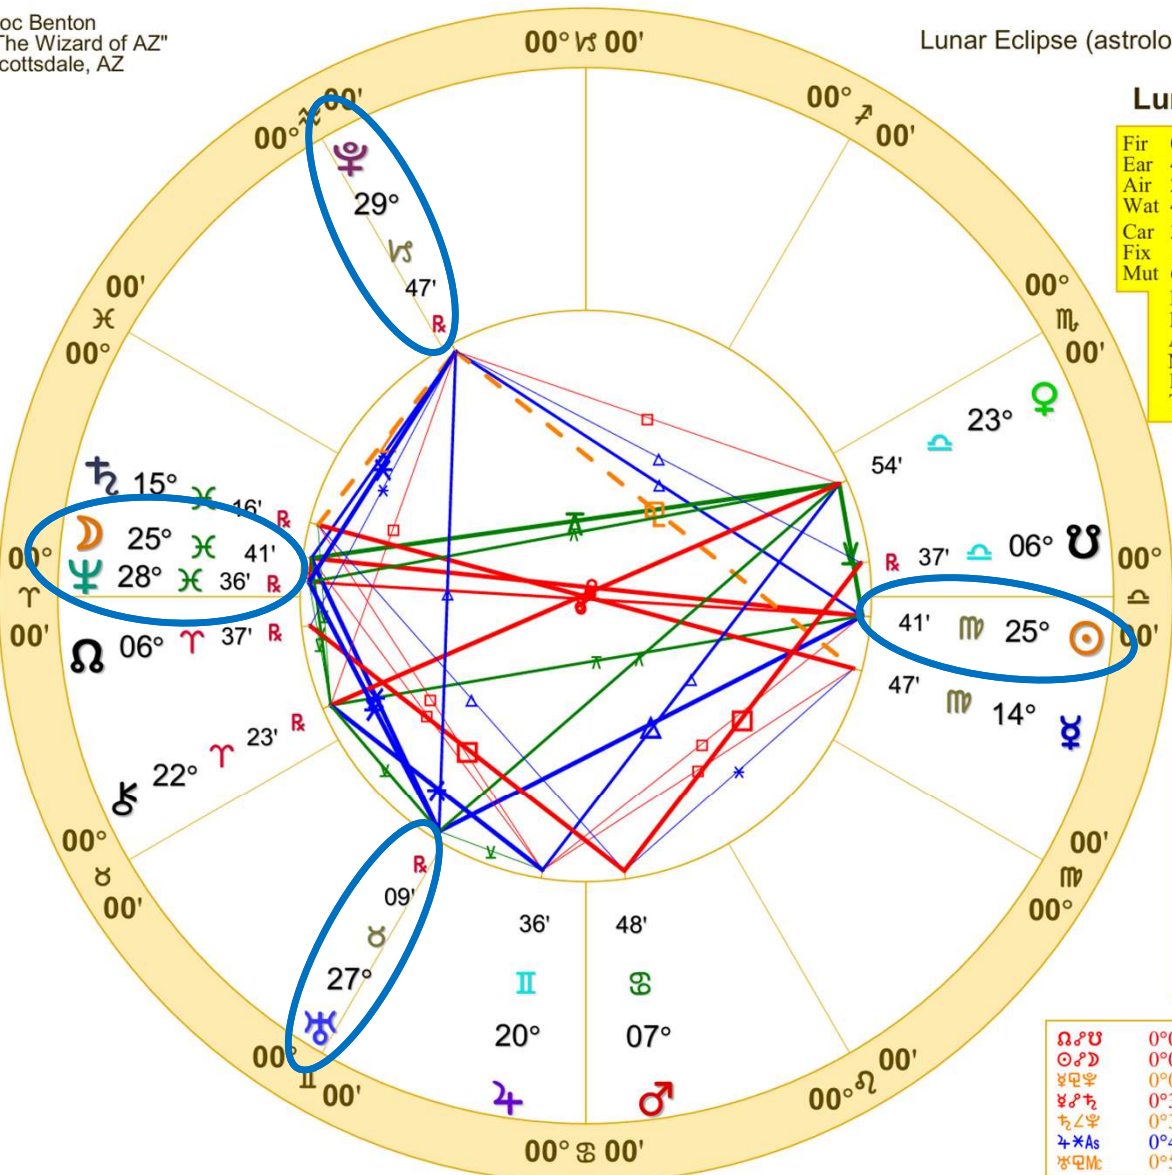

Sun trine Uranus (Moon sextile Uranus)

Venus quincunx Uranus

Sun opposite Neptune

Venus quincunx Neptune

Sun trine Pluto

Sun enters Libra

Venus square Pluto

Venus sesquiquadrate Saturn

Venus enters Scorpio

Doc Benton
 "The Wizard of AZ"
 Scottsdale, AZ

Lunar Eclipse (astrological) Saros Cycle 118 # 52

Lunar Eclipse Sep 17 2024

September 17, 2024
 7:34:13 PM
 Standard Time
 Scottsdale, Arizona
 33N30'33" 111W53'54"
 Time Zone: 7 hours West
 Geocentric
 Tropical 0-Aries