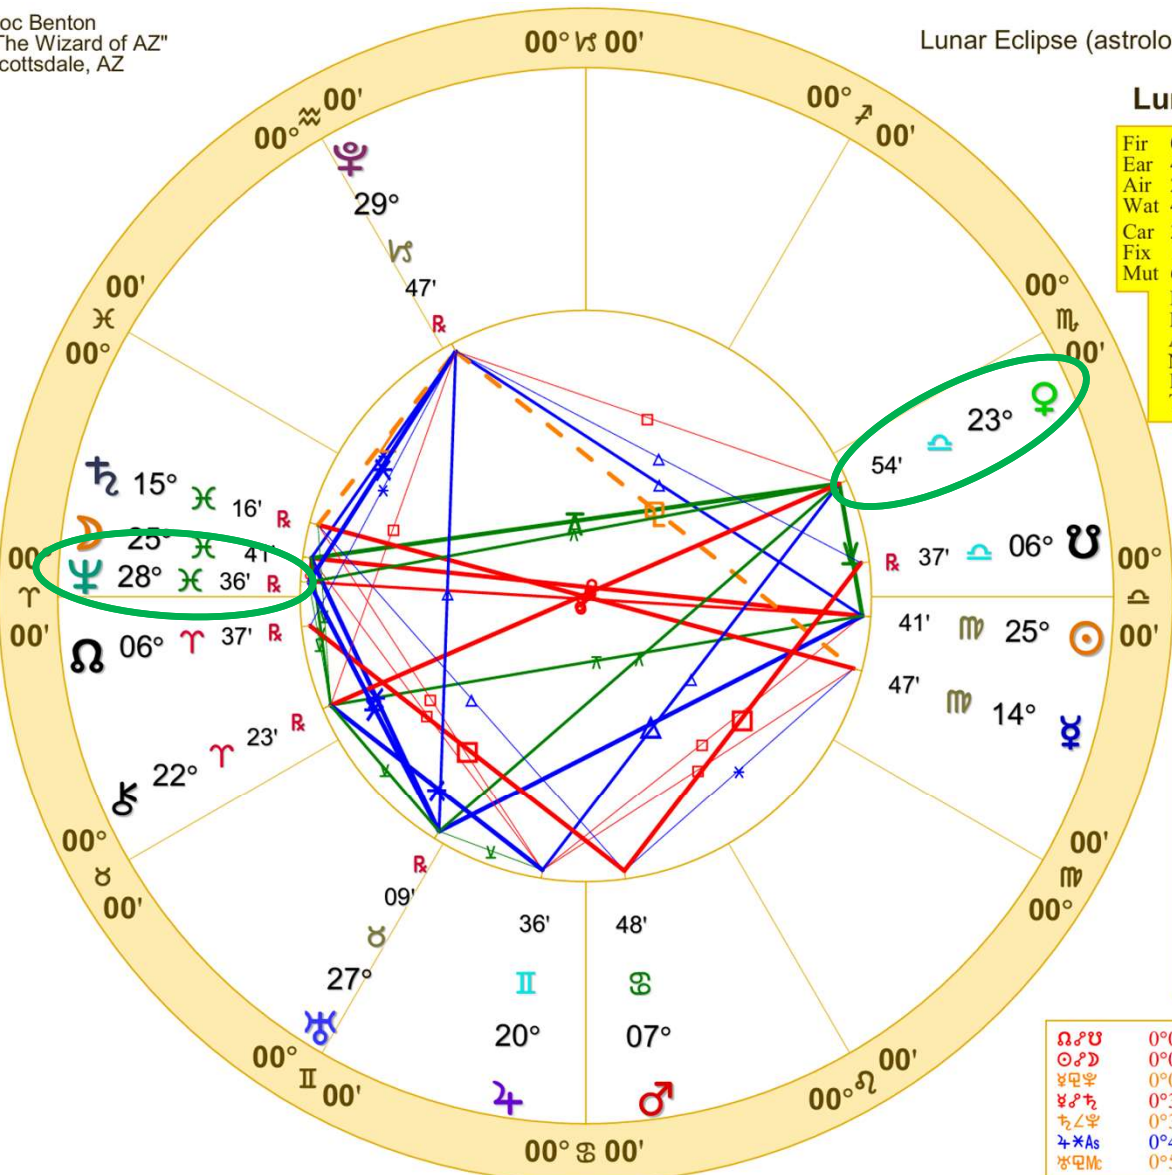

Doc Benton
"The Wizard of AZ"
Scottsdale, AZ

Lunar Eclipse (astrological) Saros Cycle 118 # 52

Lunar Eclipse Sep 17 2024

September 17, 2024
7:34:13 PM
Standard Time
Scottsdale, Arizona
33N30'33" 111W53'54"
Time Zone: 7 hours West
Geocentric
Tropical 0-Aries

Fir	0	1
Ear	4	0
Air	2	0
Wat	4	0
Car	3	1
Fix	1	0
Mut	6	0
P	A	
L	S	
A	C	
N	E	
N	E	
E	N	
T	D	

	Long.	Dwada-samsa	Speed
☉	25 ൬ 40'45"	8 ൫ 09	0 59
☽	25 ൫ 40'45"	8 ൖ 09	15 11
♃	14 ൬ 47	27 ൗ 18	1 50
♀	23 ൧ 54	16 ൫ 50	1 13
♂	7 ൫ 48	3 ൧ 32	0 34
♄	20 Ⅱ 36	7 ൗ 14	0 04
♅	15 ൫ 16R	3 ൬ 17	0 04R
♆	27 ൪ 09R	25 ൫ 43	0 01R
♇	28 ൫ 36R	13 ൗ 09	0 02R
♈	29 ൖ 47R	27 ൧ 18	0 01R
♉	22 ൬ 23R	28 ൧ 31	0 02R
♊	6 ൬ 37R	19 Ⅱ 24	0 00R
♋	21 ൬ 21	16 ൧ 11	1 26
♌	13 ൖ 02	6 Ⅱ 29	0 55
♍	6 ൧ 37R	19 ൧ 24	0 00R

♊♃	0°00'a	As♄♅	1°02'a	♀♄♅	1°32's
☉♃	0°00'a	♃♃	1°11's	♃♂♂	1°44'a
♃♂♂	0°00's	♃♂♂	1°11's	♃*♄	1°46'a
♃♃♃	0°30'a	♃*♃	1°11's	♂♂♀	1°47's
♃♃♃	0°30'a	♃*♃	1°27'a	♃♂♀	1°47'a
♃*As	0°45's	♃♂♂	1°28'a		
♃♂♂	0°54's	♂*♂	1°28'a		

Sun trine Uranus

Venus quincunx Uranus

Sun opposite Neptune

Venus quincunx Neptune

Sun trine Pluto

Sun enters Libra

Venus square Pluto

Venus sesquiquadrate Saturn

Venus enters Scorpio