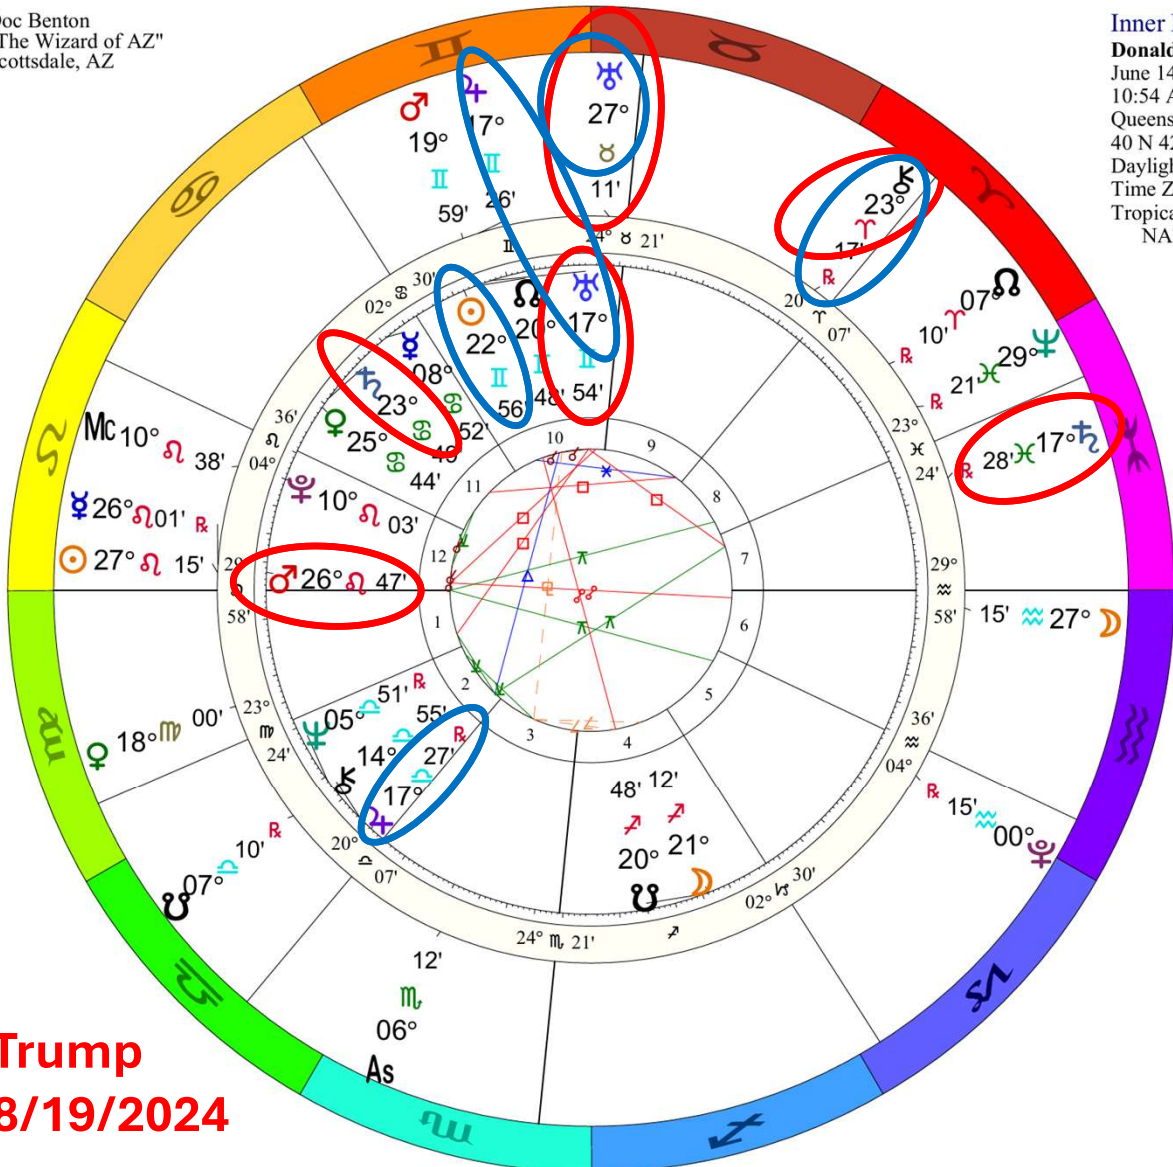

Doc Benton
"The Wizard of AZ"
Scottsdale, AZ

Inner Ring:
Donald Trump
June 14, 1946
10:54 AM
Queens Cou, Jamaica Hospital Queens
40 N 42 73W48'59"
Daylight Saving Time
Time Zone: 5 hours West
Tropical Regiomontanus
NATAL CHART

Outer Ring:
Full Moon Aug 19 2024
August 19, 2024
11:25:34 AM
Scottsdale, Arizona
33N30'33" 111W53'54"
Standard Time
Time Zone: 7 hours West
Tropical 0-Aries
Full Moon (astrological)

♃♌♍	0°00'a
♃♌♎	0°01'a
♃♌♏	0°01'a
♃♌♐	0°07's
♃♌♑	0°16'a
♃♌♒	0°17'a
♃♌♓	0°21'a
♃♌♈	0°21's
♃♌♉	0°24's
♃♌♊	0°24's
♃♌♋	0°25'a
♃♌♌	0°26's
♃♌♍	0°27'a
♃♌♎	0°29's
♃♌♏	0°29's
♃♌♐	0°32's
♃♌♑	0°33's
♃♌♒	0°36's
♃♌♓	0°37's
♃♌♈	0°46's
♃♌♉	0°49'a
♃♌♊	0°49'a

t. Chiron square n. Saturn

t. Uranus square n. Mars

t. Saturn square n. Uranus

t. Chiron sextile n. Sun

t. Jupiter trine n. Jupiter

t. Jupiter conjunct n. Uranus

Trump
8/19/2024