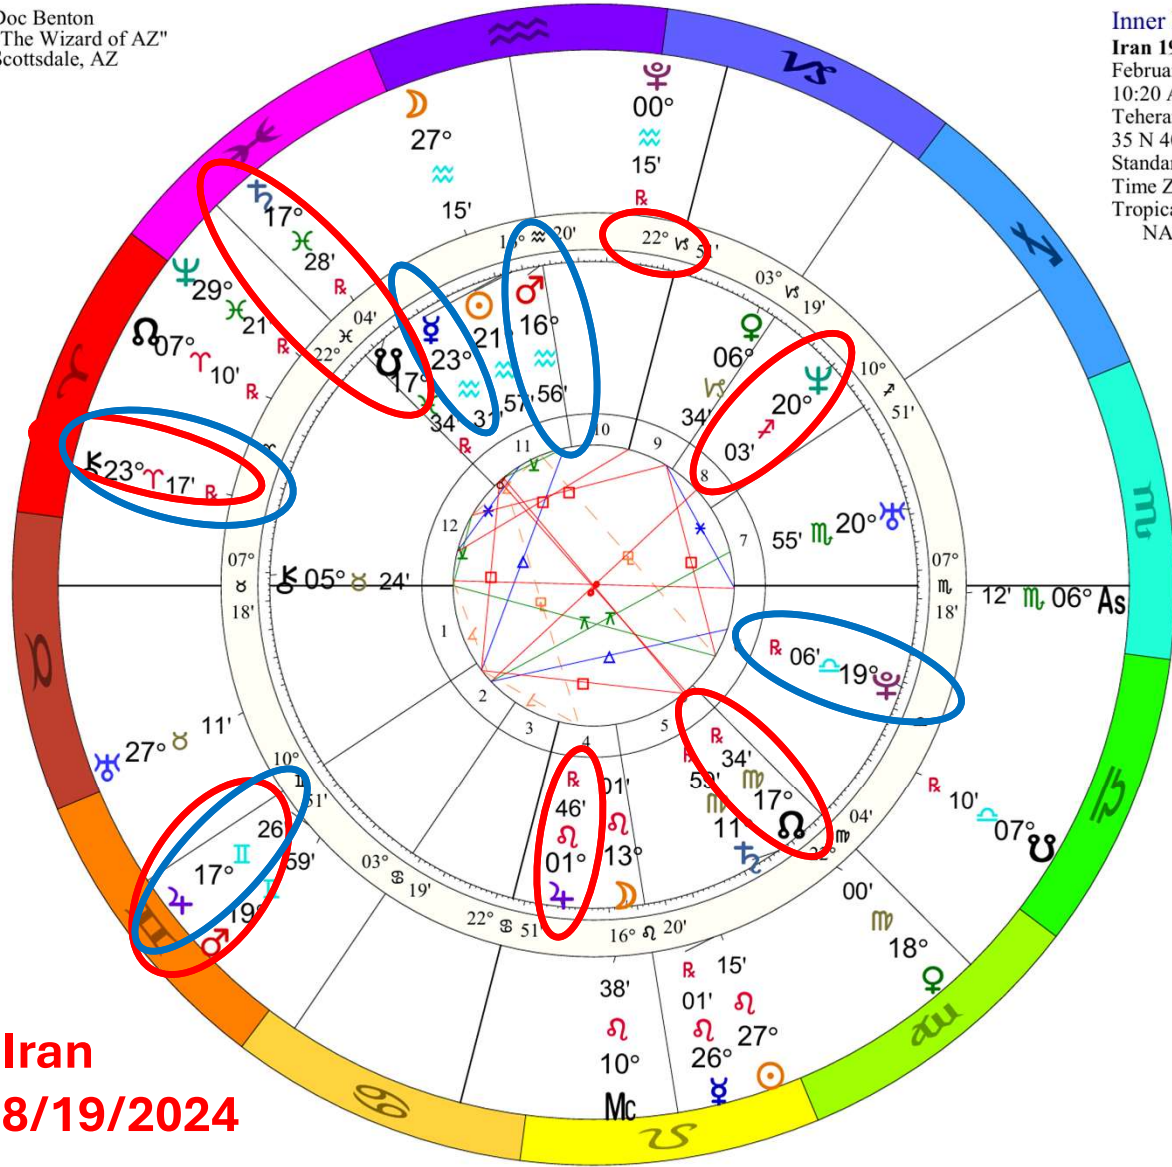

Doc Benton
"The Wizard of AZ"
Scottsdale, AZ

Inner Ring:
Iran 1979
February 11, 1979
10:20 AM
Teheran, Iran
35 N 40 51 E 26
Standard Time
Time Zone: 3 hr 30 min East
Tropical Regiomontanus
NATAL CHART

Outer Ring:
Full Moon Aug 19 2024
August 19, 2024
11:25:34 AM
Scottsdale, Arizona
33N30'33" 111W53'54"
Standard Time
Time Zone: 7 hours West
Tropical 0-Aries
Full Moon (astrological)

Iran
8/19/2024

♄♂♂	0°04'a
♄♂♂	0°06's
♄♂♂	0°06's
♄♂♂	0°07's
♄♂♂	0°07's
♄♂♂	0°08'a
♄♂♂	0°08'a
♄♂♂	0°13'a
♄♂♂	0°13'a
♄♂♂	0°14's
♄♂♂	0°22'a
♄♂♂	0°25'a
♄♂♂	0°25'a
♄♂♂	0°26's
♄♂♂	0°26's
♄♂♂	0°30'a
♄♂♂	0°32'a
♄♂♂	0°36'a
♄♂♂	0°36'a
♄♂♂	0°40's
♄♂♂	0°42's
♄♂♂	0°48's
♄♂♂	0°53's
♄♂♂	0°56'a

- **t. Chiron square n. Midheaven**
- **t. Saturn opposite n. North Node**
- **t. Jupiter semisquare n. Jupiter**
- **t. Jupiter square n. Lunar Nodal Axis**
- **t. Saturn sesquiquadrate n. Jupiter**
- **t. Chiron sextile n. Mercury**
- **t. Jupiter trine n. Mars**
- **t. Jupiter trine n. Pluto**