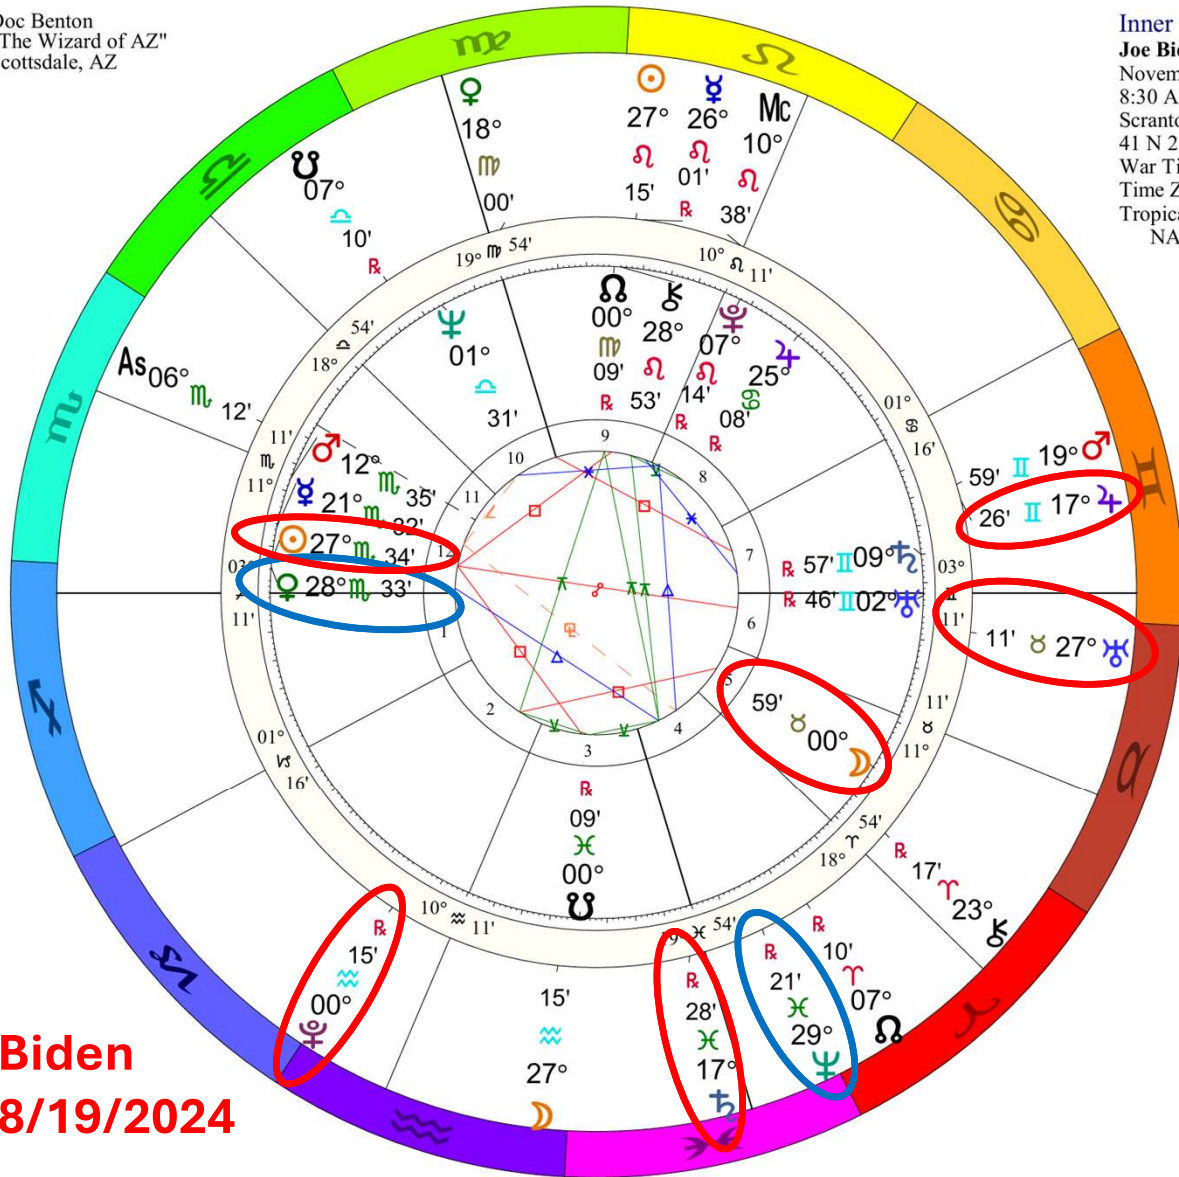

Doc Benton
"The Wizard of AZ"
Scottsdale, AZ

t. Pluto square n. Moon

t. Uranus opposite n. Sun

t. Jupiter semisquare n. Moon

t. Saturn semisquare n. Moon

t. Neptune trine n. Venus

Biden
8/19/2024