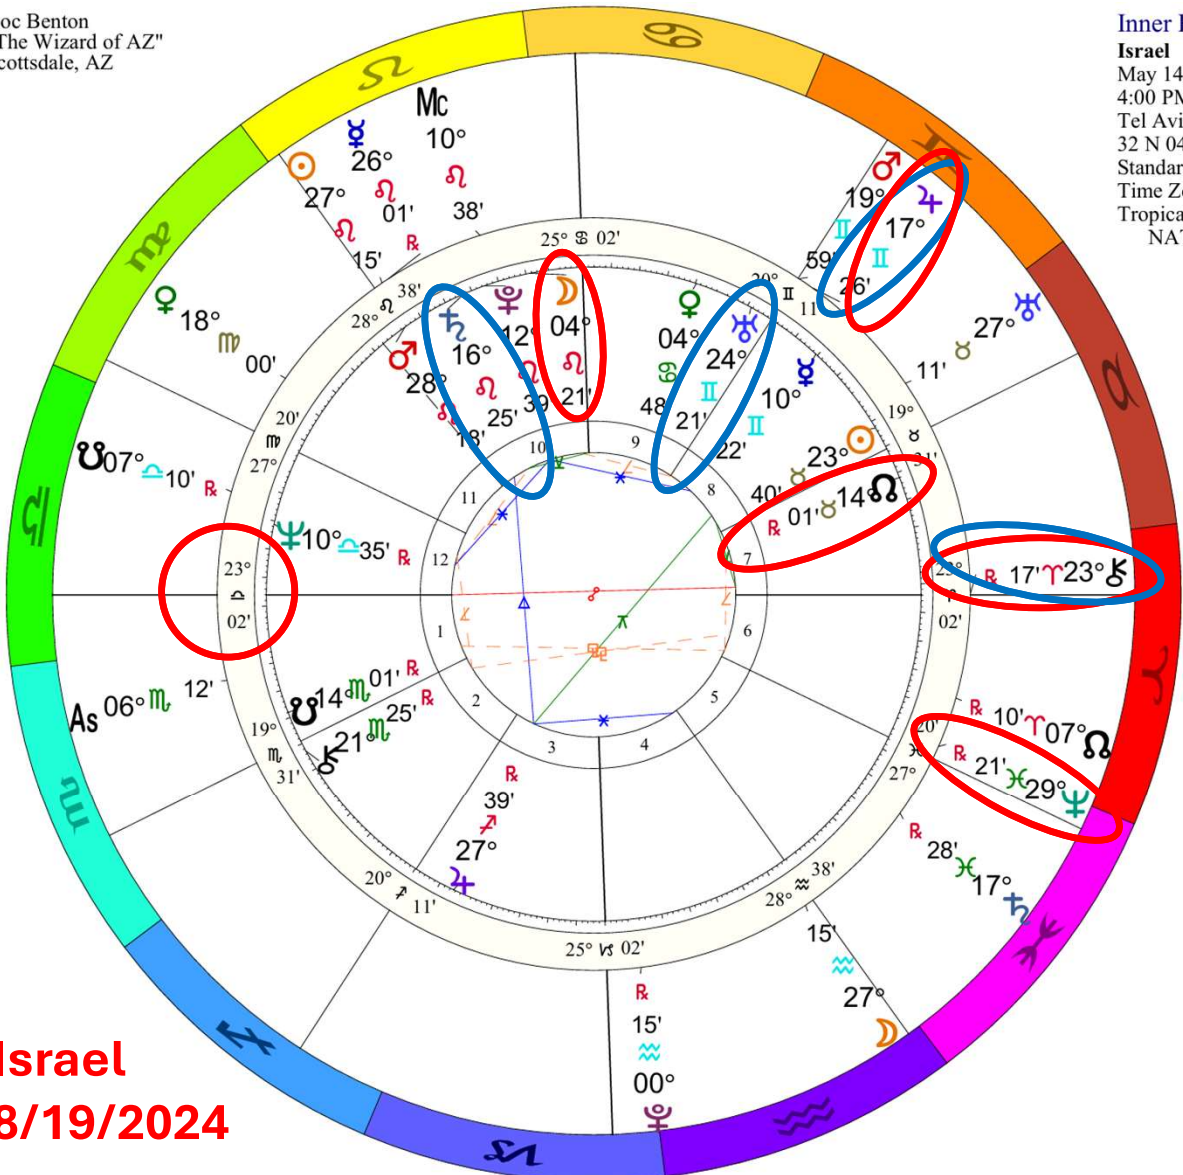

Outer Ring:  
**Full Moon Aug 19 2024**  
 August 19, 2024  
 11:25:34 AM  
 Scottsdale, Arizona  
 33N30'33" 111W53'54"  
 Standard Time  
 Time Zone: 7 hours West  
 Tropical 0-Aries  
 Full Moon (astrological)

♃♂♂	0°04's
♂♂♂	0°15'a
♃♂♂	0°16's
♂♂♂	0°19'a
♃♂♂	0°19'a
♂♂♂	0°23's
♃♂♂	0°24'a
♃♂♂	0°24'a
♃♂♂	0°26'a
♃♂♂	0°28'a
♂♂♂	0°38'a
♂♂♂	0°45'a
♂♂♂	0°45'a
♂♂♂	0°58'a

**t. Chiron opposite n. ascendant**

**t. Neptune semisquare n. North Node**

**t. Jupiter semisquare n. Moon**

**t. Chiron sextile n. Uranus**

**t. Jupiter sextile n. Saturn**

**Israel**  
**8/19/2024**

# Israel NATAL CHART

Transit to Natal:

2024	Aug	Sep
♄ ✖ ♁ (24♈21, 24♈21)	[Blue bar from Aug 21 to Aug 24]	
♄ ♂ As (23♈03, 23♈03)	[Red bar from Aug 29 to Sep 29]	
♃ ♃ ♁ (29♈01, 14♈01)	[Red bar from Aug 2 to Sep 2]	
♃ ♃ ♁ (19♈21, 4♈21)	[Red bar from Aug 19 to Aug 21]	
♃ ✖ ♃ (16♈25, 16♈25)	[Blue bar from Aug 13 to Aug 16]	
♃ ♃ ♁ (19♈21, 4♈21)	[Red bar from Aug 3 to Sep 3]	
♃ ♃ ♁ (27♈39, 27♈39)	[Red bar from Sep 27 to Sep 29]	
♃ ♃ ♁ (27♈38, 12♈38)	[Red bar from Sep 27 to Sep 28]	
♃ ✖ ♁ (14♈01, 14♈01)	[Blue bar from Sep 14 to Sep 17]	
2024	Aug	Sep