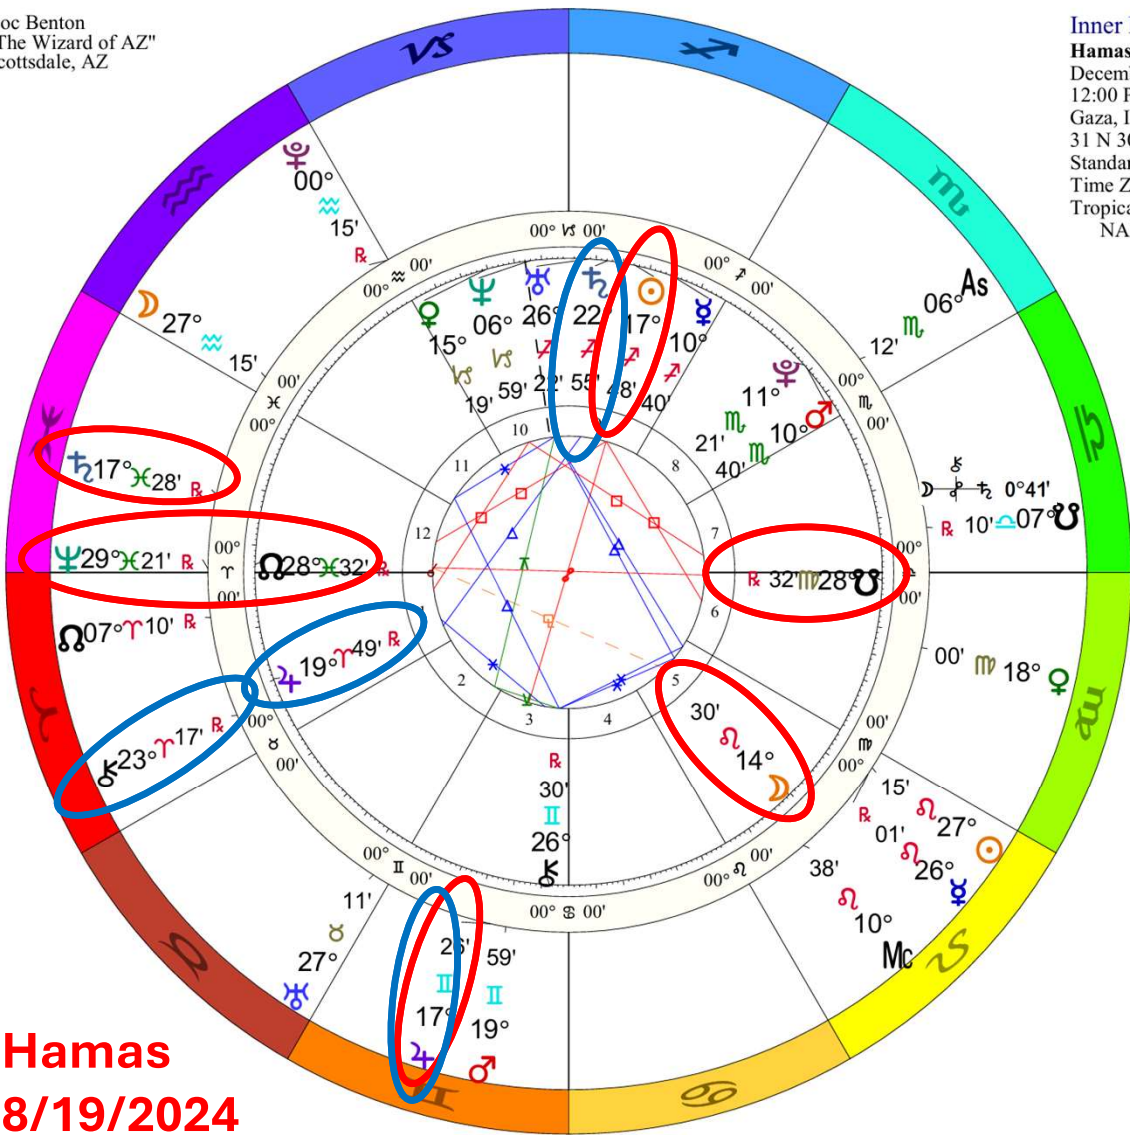

Doc Benton
"The Wizard of AZ"
Scottsdale, AZ

Inner Ring:
Hamas
December 10, 1987
12:00 PM
Gaza, Israel
31 N 30 34 E 28
Standard Time
Time Zone: 2 hours East
Tropical 0-Aries
NATAL CHART

Outer Ring:
Full Moon Aug 19 2024
August 19, 2024
11:25:34 AM
Scottsdale, Arizona
33N30'33" 111W53'54"
Standard Time
Time Zone: 7 hours West
Tropical Regiomontanus
Full Moon (astrological)

**t. Neptune
sesquiquadrate n. Moon**

t. Saturn square n. Sun

**t. Neptune conjunct n.
North Node**

t. Jupiter opposite n. Sun

t. Chiron trine n. Saturn

t. Jupiter sextile n. Jupiter

♃Δ♂	0°02' a
♂□♂	0°02' a
♃□♂	0°09' s
♃×♂	0°11' s
♂□♂	0°11' a
♂□♂	0°11' a
♂□♂	0°12' s
♂□♂	0°15' a
♂□♂	0°20' s
♂Δ♂	0°21' s
♂Δ♂	0°21' s
♂Δ♂	0°22' a
♂Δ♂	0°22' s
♂Δ♂	0°29' s
♂Δ♂	0°41' s
♂Δ♂	0°43' a
♂Δ♂	0°43' a
♂Δ♂	0°45' s
♂Δ♂	0°45' s
♂Δ♂	0°47' a
♂Δ♂	0°49' s
♂Δ♂	0°49' s
♂Δ♂	0°50' a
♂Δ♂	0°52' a
♂Δ♂	0°54' s
♂Δ♂	0°54' s

**Hamas
8/19/2024**