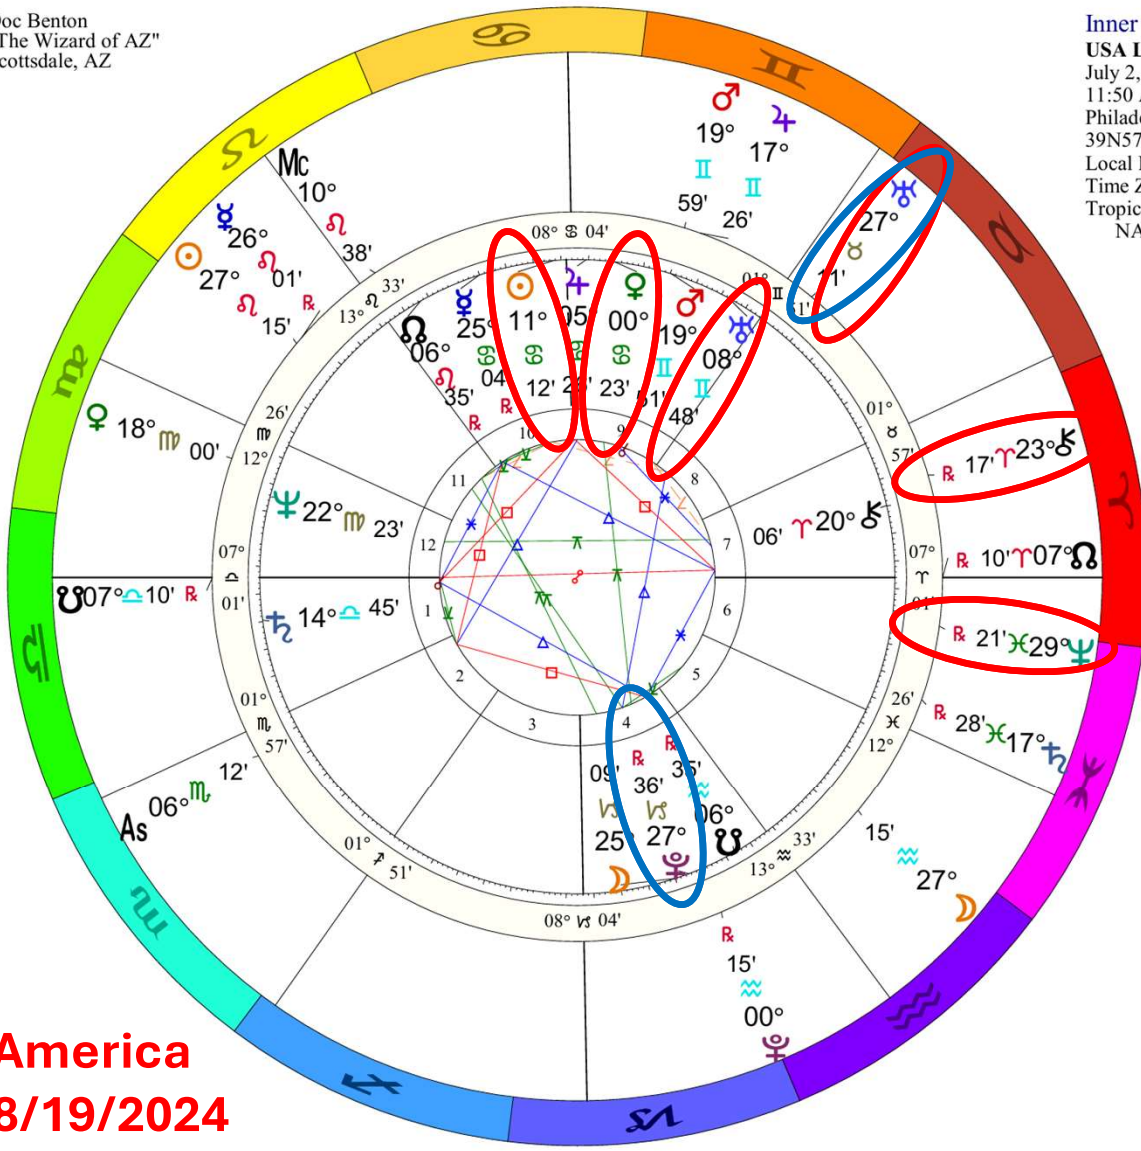

# **THE LUNAR MONTH FOR COUNTRIES AND PEOPLE**

## **PART 1**

**AMERICA, BIDEN, HARRIS, TRUMP, CHINA,  
ISRAEL, NETANYAHU, HAMAS, IRAN**

**AUGUST 4 – SEPTEMBER 2**

Doc Benton  
 "The Wizard of AZ"  
 Scottsdale, AZ

Inner Ring:  
**USA Libra**  
 July 2, 1776  
 11:50 AM  
 Philadelphia, PA  
 39N57'08" 75W09'51"  
 Local Mean Time  
 Time Zone: 0 hours West  
 Tropical Regiomontanus  
 NATAL CHART

Outer Ring:  
**Full Moon Aug 19 2024**  
 August 19, 2024  
 11:25:34 AM  
 Scottsdale, Arizona  
 33N30'33" 111W53'54"  
 Standard Time  
 Time Zone: 7 hours West  
 Tropical O-Aries  
 Full Moon (astrological)

**t. Chiron semisquare n. Uranus**

**t. Neptune square n. Venus**

**t. Uranus semisquare n. Sun**

**t. Uranus trine n. Pluto**

♄*♂	0°06'a
♃♂♂	0°08'a
♀♂♀	0°08's
♂♂♂	0°09'a
♂♂♂	0°09'a
♂♂♂	0°12's
♂♂♂	0°21'a
♂♂♂	0°21'a
♂♂♂	0°23'a
♂♂♂	0°23'a
♂♂♂	0°25'a
♂♂♂	0°32's
♂♂♂	0°34'a
♂♂♂	0°35'a
♂♂♂	0°35'a
♂♂♂	0°35'a
♂♂♂	0°35'a
♂♂♂	0°46's
♂♂♂	0°49'a
♂♂♂	0°51'a
♂♂♂	0°53's
♂♂♂	0°53's
♂♂♂	0°54'a
♂♂♂	0°57'a
♂♂♂	0°59'a