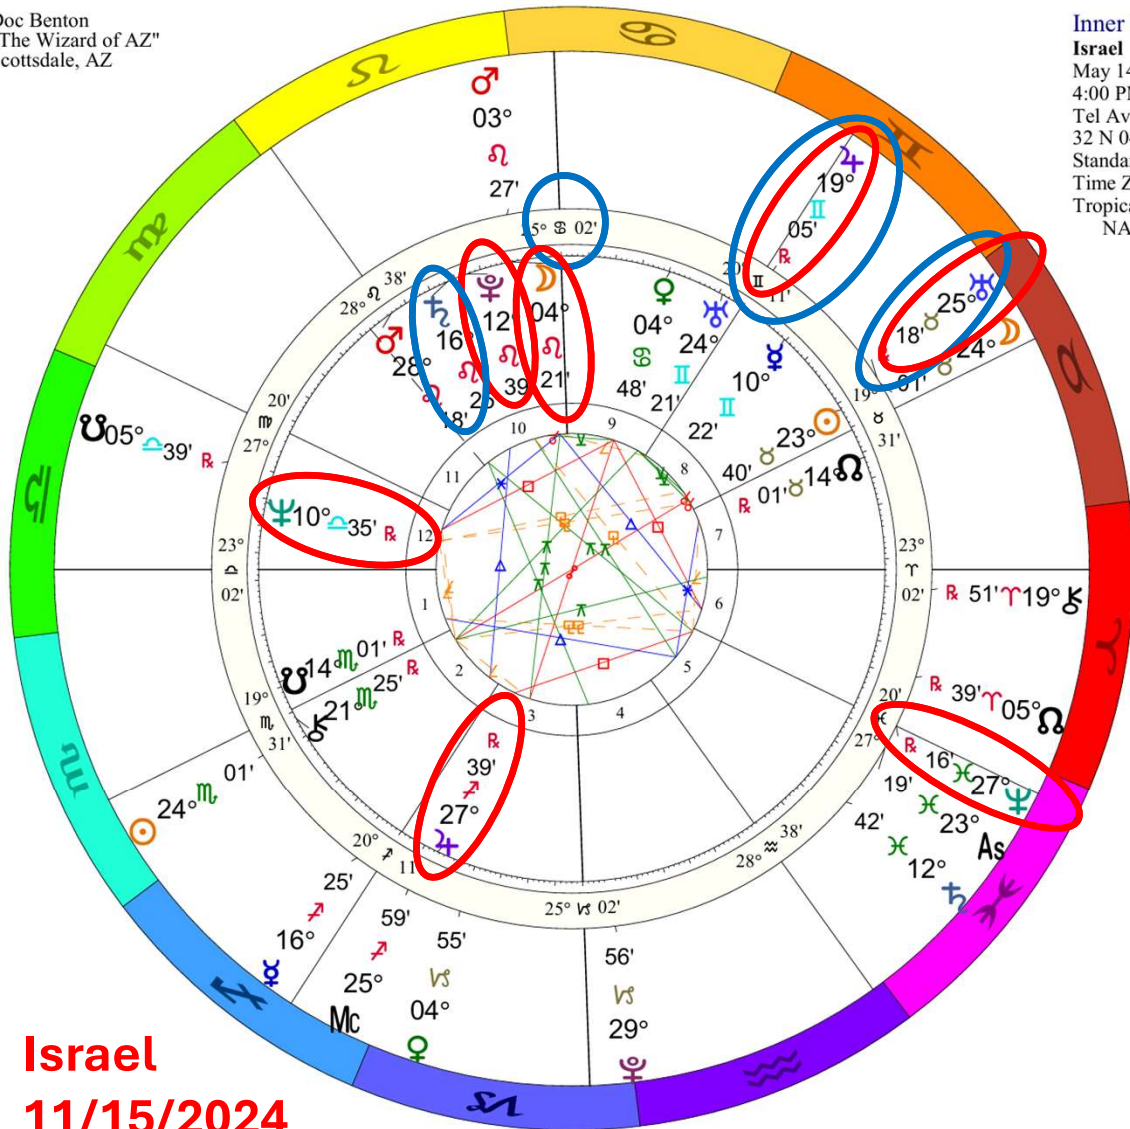

Doc Benton
The Wizard of AZ"
cottsdale, AZ

Inner Ring:
Israel
May 14, 1948
4:00 PM
Tel Aviv, Israel
32 N 04 34 E 46
Standard Time
Time Zone: 2 hours East
Tropical Regiomontanus
NATAL CHART

Outer Ring:
Full Moon Nov 15 2024
November 15, 2024
2:28:15 PM
Scottsdale, Arizona
33N30'33" 111W53'54"
Standard Time
Time Zone: 7 hours West
Tropical 0-Aries
Full Moon (astrological)

♃♁♂	0°01'a
♃♁♂	0°03'a
♃♁♂	0°07's
♃♁♂	0°15'a
♃♁♂	0°16's
♃♁♂	0°17's
♃♁♂	0°17's
♃♁♂	0°21'a
♃♁♂	0°21'a
♃♁♂	0°21's
♃♁♂	0°21's
♃♁♂	0°21'a
♃♁♂	0°22's
♃♁♂	0°23'a
♃♁♂	0°34'a
♃♁♂	0°46's
♃♁♂	0°46's
♃♁♂	0°51'a
♃♁♂	0°51'a
♃♁♂	0°54's
♃♁♂	0°56'a
♃♁♂	0°57'a
♃♁♂	0°58'a
♃♁♂	0°58'a
♃♁♂	1°01's
21 additional	

t. Neptune square n. Jupiter

t. Neptune sesquiquadrate n. Pluto

t. Uranus sesquiquadrate Neptune (Nov 8)

t. Jupiter semisquare n. Moon (Nov 13)

t. Uranus sextile n. Midheaven (Nov 21)

t. Jupiter sextile n. Saturn

Israel
11/15/2024