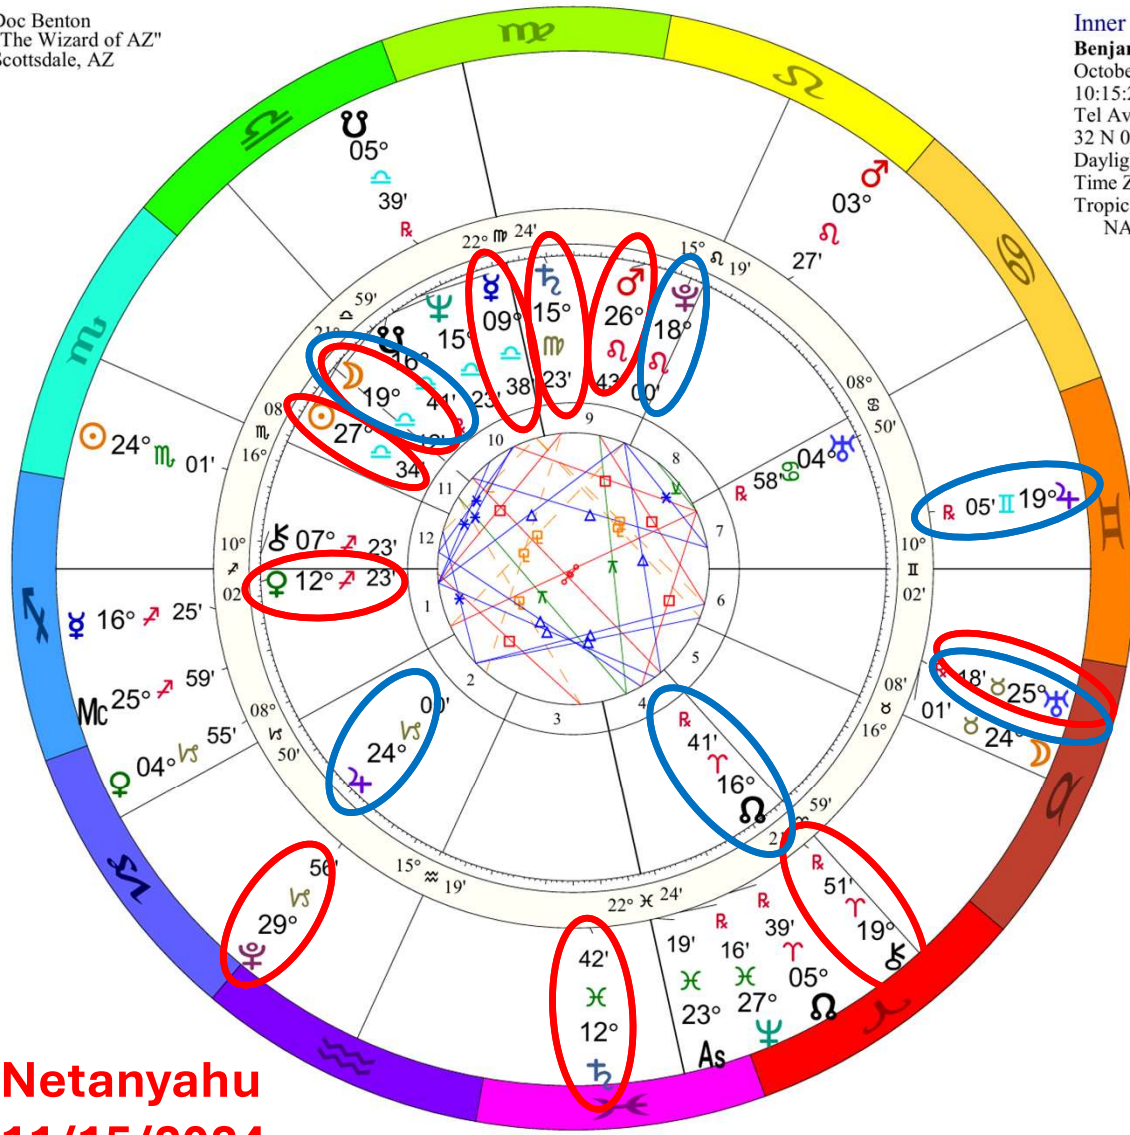

Doc Benton
"The Wizard of AZ"
Scottsdale, AZ

Inner Ring:
Benjamin Netanyahu
October 21, 1949
10:15:24 AM
Tel Aviv, Israel
32 N 04 34 E 46
Daylight Saving Time
Time Zone: 2 hours East
Tropical Regiomontanus
NATAL CHART

Outer Ring:
Full Moon Nov 15 2024
November 15, 2024
2:28:15 PM
Scottsdale, Arizona
33N30'33" 111W53'54"
Standard Time
Time Zone: 7 hours West
Tropical 0-Aries
Full Moon (astrological)

♃♂♂	0°00's
♃♂♂	0°00's
♃♂♂	0°04'a
♃♂♂	0°07's
♃♂♂	0°08'a
♃♂♂	0°16'a
♃♂♂	0°16'a
♃♂♂	0°18's
♃♂♂	0°18'a
♃♂♂	0°27's
♃♂♂	0°33'a
♃♂♂	0°37's
♃♂♂	0°37'a
♃♂♂	0°39'a
♃♂♂	0°40'a
♃♂♂	0°41'a
♃♂♂	0°41'a
♃♂♂	0°42'a
♃♂♂	0°44'a
♃♂♂	0°55's
♃♂♂	1°01's
♃♂♂	1°01's
♃♂♂	1°05'a
♃♂♂	1°17'a
♃♂♂	1°25's
10 additional	

- t. Pluto sesquiquadrate n. Saturn
- t. Uranus square n. Mars
- t. Saturn sesquiquadrate n. Sun
- t. Saturn square n. Venus
- t. Chiron opposite n. Moon
- t. Uranus sesquiquadrate n. Mercury
- t. Jupiter trine n. Moon
- t. Jupiter sextile n. Pluto
- t. Uranus trine n. Jupiter
- t. Jupiter sextile n. North Node

Netanyahu
11/15/2024