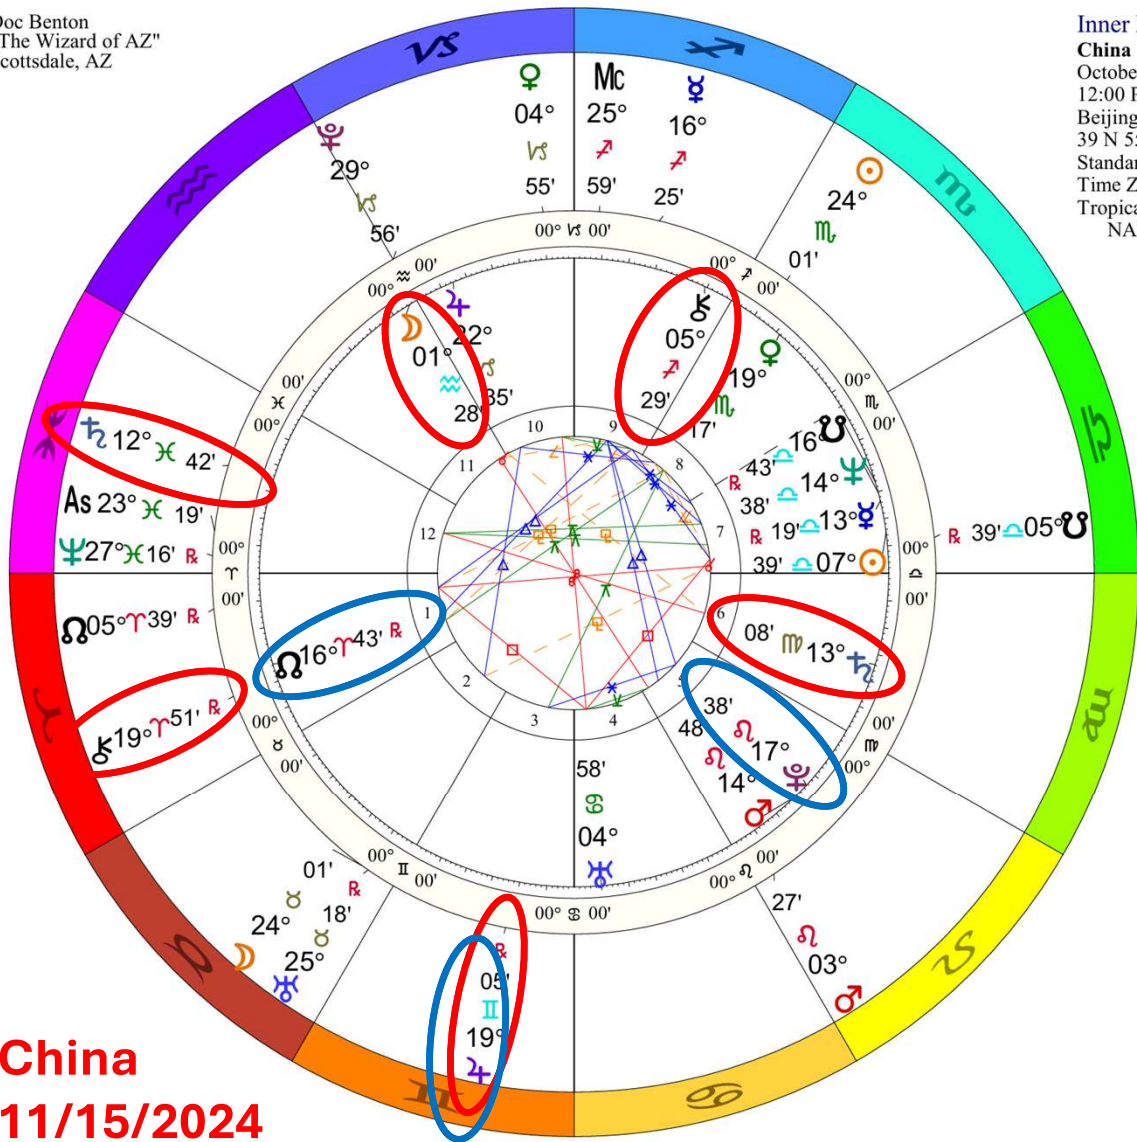

**t. Uranus square n. Mars**

**t. Jupiter opposite n. Moon**

**t. Jupiter conjunct n. North Node**

**t. Uranus conjunct n. Midheaven**

**t. Jupiter conjunct n. Uranus  
 (Nov 25)**

**t. Uranus semisquare n. Mercury**

**t. Chiron trine n. Moon**

**t. Chiron sextile n. North Node**

**t. Uranus sextile n. Venus (Nov  
 4)**

**t. Jupiter trine n. Jupiter (Nov 28)**

**Trump  
 11/15/2024**

# Donald Trump NATAL CHART

Transit to Natal:

Doc Benton  
 "The Wizard of AZ"  
 Scottsdale, AZ

Inner Ring:  
**China**  
 October 1, 1949  
 12:00 PM  
 Beijing, China  
 39 N 55 116 E 25  
 Standard Time  
 Time Zone: 8 hours East  
 Tropical 0-Aries  
 NATAL CHART

Outer Ring:  
**Full Moon Nov 15 2024**  
 November 15, 2024  
 2:28:15 PM  
 Scottsdale, Arizona  
 33N30'33" 111W53'54"  
 Standard Time  
 Time Zone: 7 hours West  
 Tropical 0-Aries  
 Full Moon (astrological)