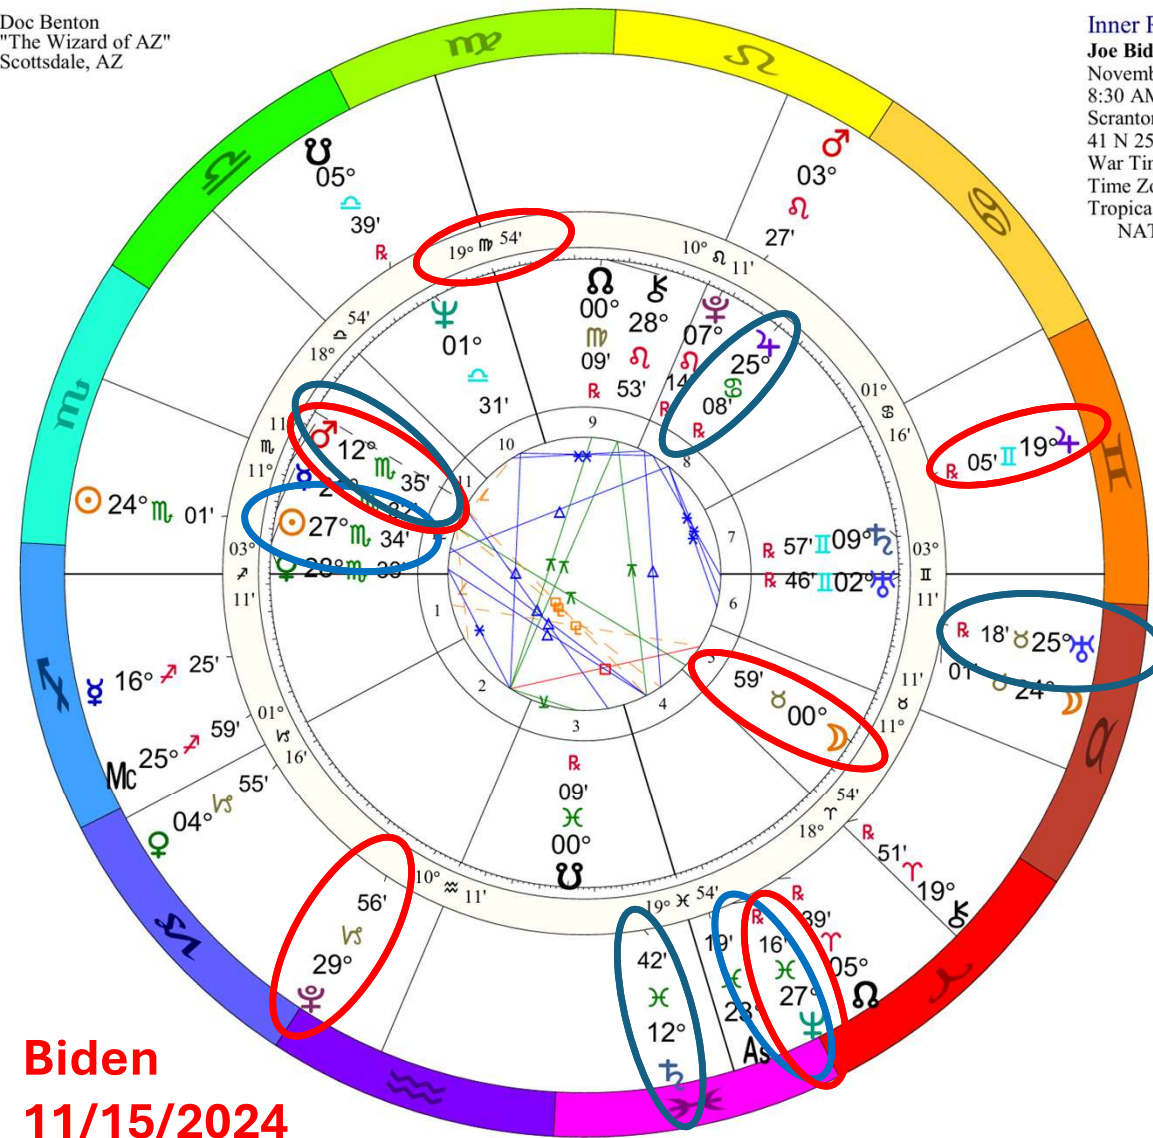

Outer Ring:  
**Full Moon Nov 15 2024**  
 November 15, 2024  
 2:28:15 PM  
 Scottsdale, Arizona  
 33N30'33" 111W53'54"  
 Standard Time  
 Time Zone: 7 hours West  
 Tropical 0-Aries  
 Full Moon (astrological)

**t. Neptune sesquiquadrate n. Mars**

**t. Jupiter square n. Midheaven (Nov 7)**

**t. Pluto square n. Moon**

**t. Neptune trine n. Sun**

**t. Uranus sextile n. Jupiter (Nov 19)**

**t. Saturn trine n. Mars**

**Biden**  
**11/15/2024**

# Joe Biden NATAL CHART

Transit to Natal:

2024	Nov	Dec
♃♁♁ (27♋34, 27♌34)	[Blue bar spanning Nov and Dec]	
♃♁♂ (27♋36, 12♌36)	[Red bar spanning Nov and Dec]	
♁♁♂ (25♁08, 25♂08)	[Blue bar spanning Nov and Dec, with '19' in the middle]	
♃♁♂ (12♋36, 12♌36)	[Blue bar spanning Nov and Dec]	
♂♁♁ (19♈54, 19♉54)	[Red bar spanning Nov and Dec, with '7' in the middle]	
♃♁♁ (0♈59, 0♉59)	[Red bar spanning Nov and Dec, with '29' at the end]	
♂♁♁ (15♈59, 0♉59)	[Red bar spanning Dec, with '9' in the middle]	
♃♁♁ (18♈11, 3♉11)	[Red bar spanning Dec]	
♃♁♁ (1♈31, 1♉31)	[Blue bar spanning Dec]	
2024	Nov	Dec