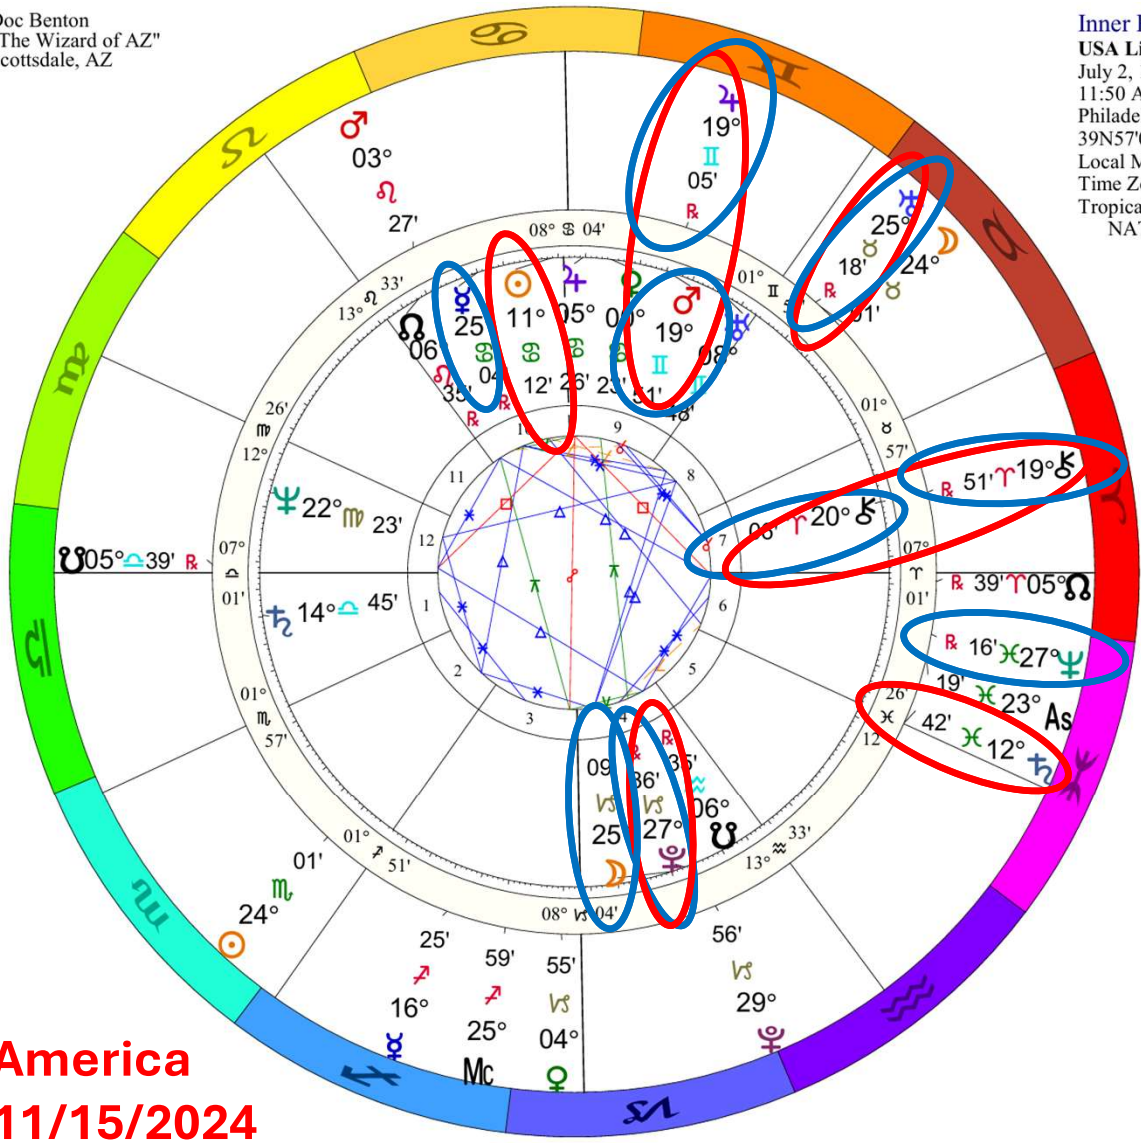

# **THE LUNAR MONTH FOR COUNTRIES AND PEOPLE**

## **PART 1**

**AMERICA, BIDEN, HARRIS, TRUMP, CHINA,  
ISRAEL, NETANYAHU, HAMAS, IRAN**

**NOVEMBER 1 – NOVEMBER 30**

Doc Benton  
 "The Wizard of AZ"  
 Scottsdale, AZ

Inner Ring:  
**USA Libra**  
 July 2, 1776  
 11:50 AM  
 Philadelphia, PA  
 39N57'08" 75W09'51"  
 Local Mean Time  
 Time Zone: 0 hours West  
 Tropical Regiomontanus  
 NATAL CHART

Outer Ring:  
**Full Moon Nov 15 2024**  
 November 15, 2024  
 2:28:15 PM  
 Scottsdale, Arizona  
 33N30'33" 111W53'54"  
 Standard Time  
 Time Zone: 7 hours West  
 Tropical 0-Aries  
 Full Moon (astrological)