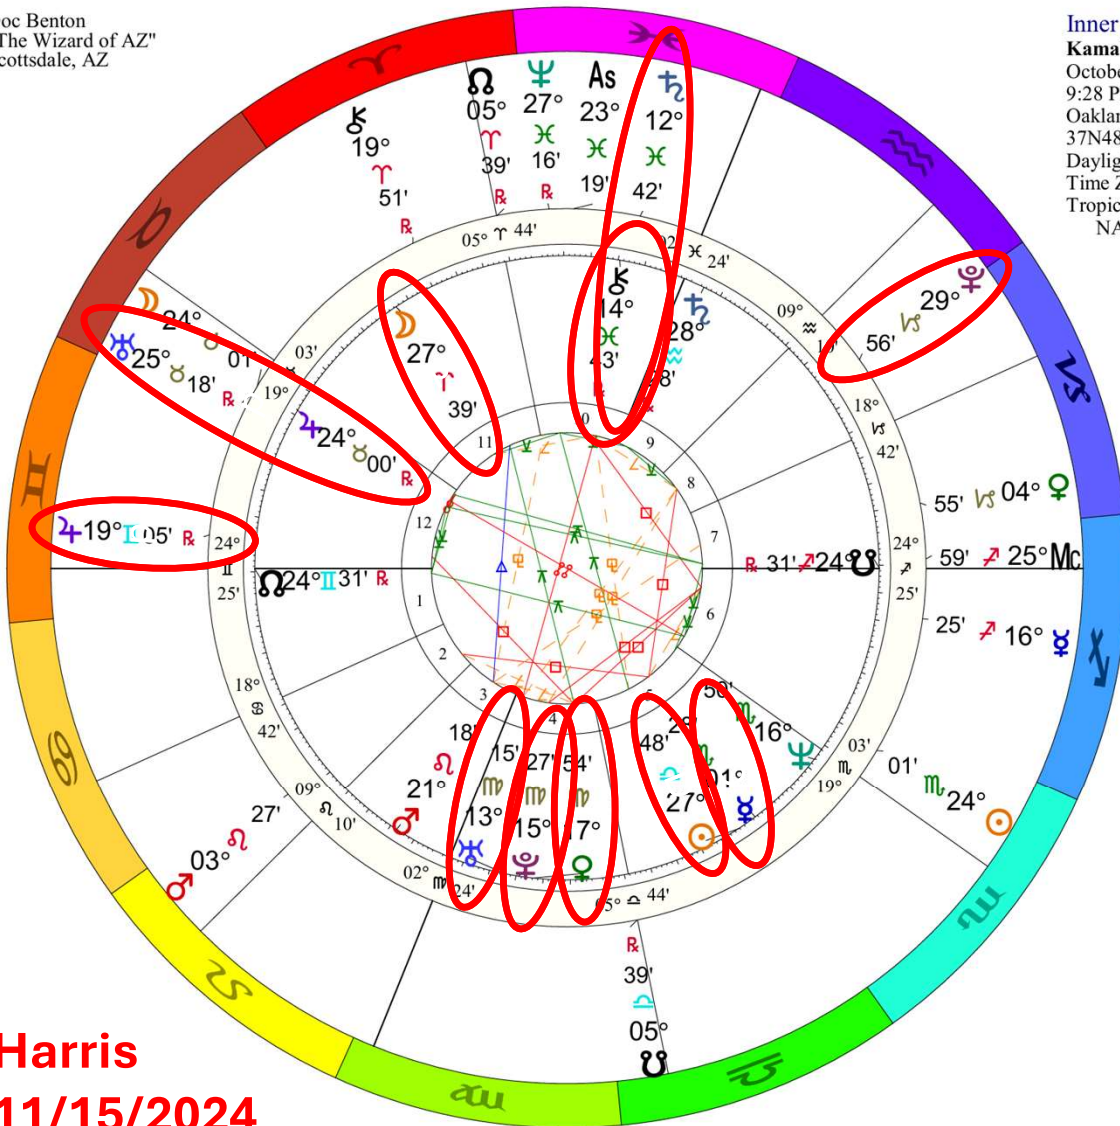

**Biden**  
**11/15/2024**

# Joe Biden NATAL CHART

Transit to Natal:

2024	Nov	Dec
♃♁♁ (27♋34, 27♌34)	[Blue bar spanning Nov and Dec]	
♃♁♂ (27♋36, 12♌36)	[Red bar spanning Nov and Dec]	
♁♁♂ (25♁08, 25♂08)	[Blue bar spanning Nov and Dec, with '19' in the middle]	
♃♁♂ (12♋36, 12♌36)	[Blue bar spanning Nov and Dec]	
♂♁♁ (19♈54, 19♉54)	[Red bar spanning Nov and Dec, with '7' in the middle]	
♃♁♁ (0♈59, 0♉59)	[Red bar spanning Nov and Dec, with '29' at the end]	
♂♁♁ (15♈59, 0♉59)	[Red bar spanning Dec, with '9' in the middle]	
♃♁♁ (18♈11, 3♉11)	[Red bar spanning Dec]	
♃♁♁ (1♈31, 1♉31)	[Blue bar spanning Dec]	
2024	Nov	Dec

Doc Benton  
 "The Wizard of AZ"  
 Scottsdale, AZ

Inner Ring:  
**Kamala Harris**  
 October 20, 1964  
 9:28 PM  
 Oakland, California  
 37N48'16" 122W16'11"  
 Daylight Saving Time  
 Time Zone: 8 hours West  
 Tropical Regiomontanus  
 NATAL CHART

Outer Ring:  
**Full Moon Nov 15 2024**  
 November 15, 2024  
 2:28:15 PM  
 Scottsdale, Arizona  
 33N30'33" 111W53'54"  
 Standard Time  
 Time Zone: 7 hours West  
 Tropical 0-Aries  
 Full Moon (astrological)