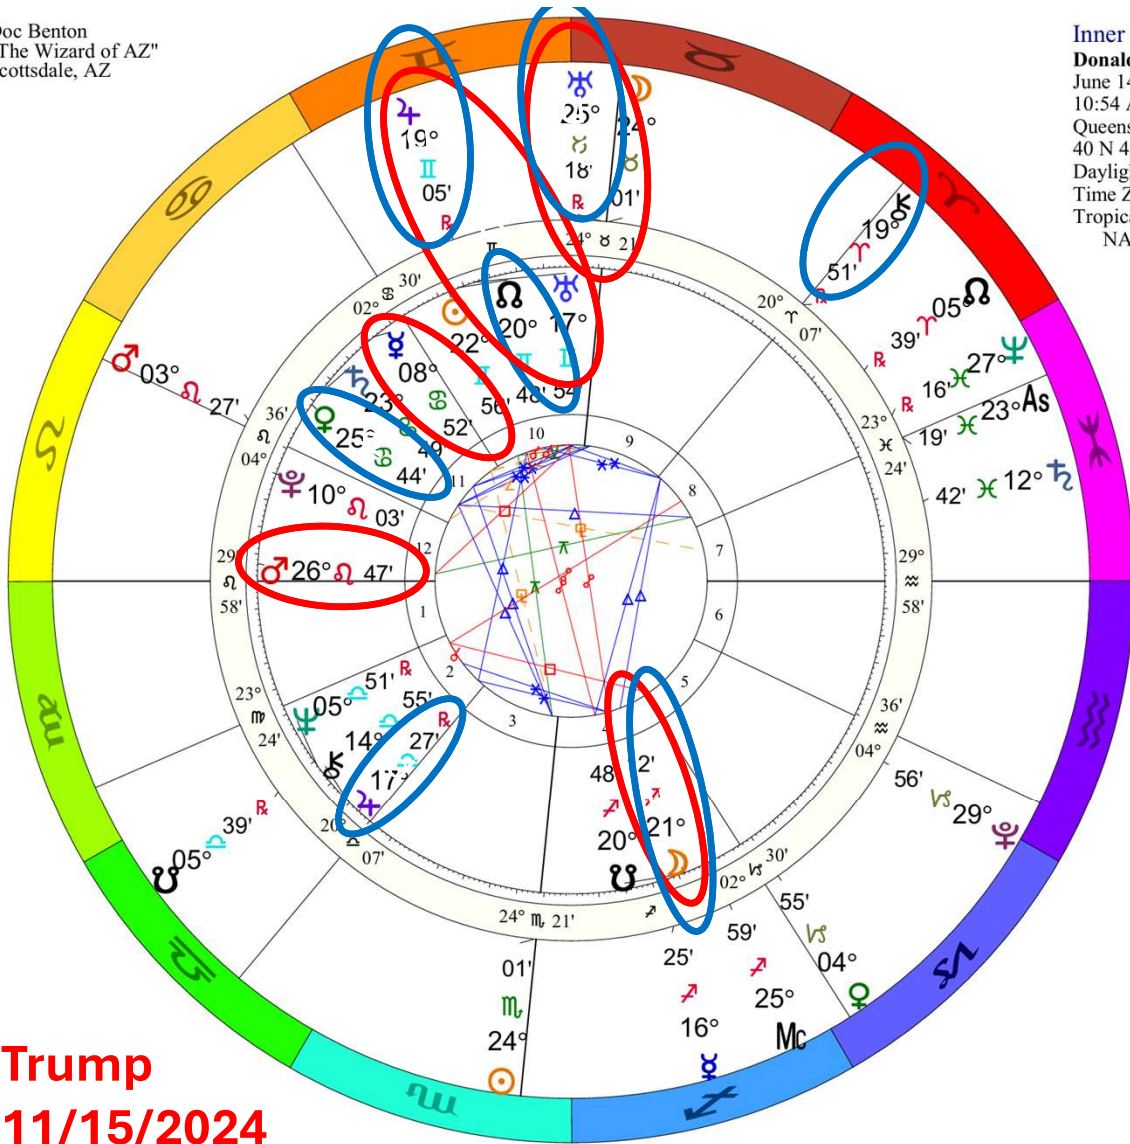

Doc Benton
"The Wizard of AZ"
Scottsdale, AZ

Inner Ring:
Donald Trump
June 14, 1946
10:54 AM
Queens Cou, Jamaica Hospital Queens
40 N 42 73W48'59"
Daylight Saving Time
Time Zone: 5 hours West
Tropical Regiomontanus
NATAL CHART

Outer Ring:
Full Moon Nov 15 2024
November 15, 2024
2:28:15 PM
Scottsdale, Arizona
33N30'33" 111W53'54"
Standard Time
Time Zone: 7 hours West
Tropical 0-Aries
Full Moon (astrological)

As	♄	♄	0°02's
♄	♄	♄	0°09's
♄	♄	♄	0°09'a
♄	♄	♄	0°11's
♄	♄	♄	0°11's
♄	♄	♄	0°12's
♄	♄	♄	0°12's
♄	♄	♄	0°14's
♄	♄	♄	0°20's
♄	♄	♄	0°20's
♄	♄	♄	0°23's
♄	♄	♄	0°27's
♄	♄	♄	0°30'a
♄	♄	♄	0°30'a
♄	♄	♄	0°33's
♄	♄	♄	0°48'a
♄	♄	♄	0°56'a
♄	♄	♄	0°56's
♄	♄	♄	0°56'a
♄	♄	♄	0°57's
♄	♄	♄	0°57's
♄	♄	♄	1°02'a
♄	♄	♄	1°03'a
♄	♄	♄	1°05's
♄	♄	♄	1°05's
17 additional			

t. Uranus square n. Mars

t. Jupiter opposite n. Moon

t. Jupiter conjunct n. North Node

t. Uranus conjunct n. Midheaven

**t. Jupiter conjunct n. Uranus
(Nov 25)**

t. Uranus semisquare n. Mercury

t. Chiron trine n. Moon

t. Chiron sextile n. North Node

**t. Uranus sextile n. Venus (Nov
4)**

t. Jupiter trine n. Jupiter (Nov 28)

**Trump
11/15/2024**