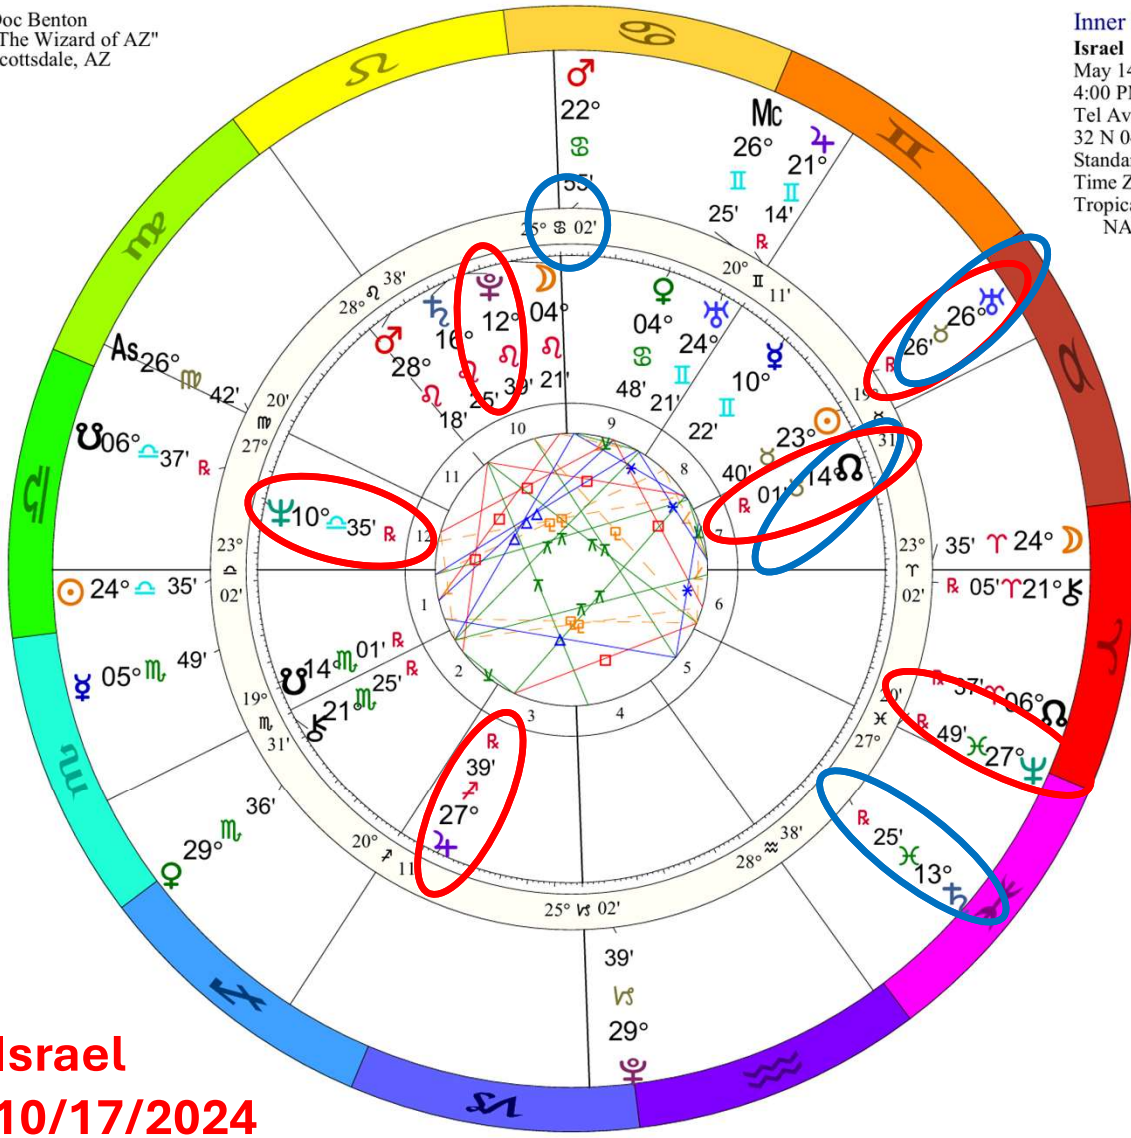

Doc Benton
"The Wizard of AZ"
Scottsdale, AZ

Inner Ring:
Israel
May 14, 1948
4:00 PM
Tel Aviv, Israel
32 N 04 34 E 46
Standard Time
Time Zone: 2 hours East
Tropical Regiomontanus
NATAL CHART

Outer Ring:
Full Moon Oct 17 2024
October 17, 2024
4:26:09 AM
Scottsdale, Arizona
33N30'33" 111W53'54"
Standard Time
Time Zone: 7 hours West
Tropical 0-Aries
Full Moon (astrological)

As□♂	0°07's
♂□♂	0°10's
♂♂♂	0°10'a
♂♂♂	0°11'a
♂♂♂	0°12's
♂♂♂	0°12's
♂♂♂	0°14's
♂♂♂	0°14's
♂♂♂	0°20'a
♂♂♂	0°27's
♂♂♂	0°27's
♂♂♂	0°29's
♂♂♂	0°37's
♂♂♂	0°37's
♂♂♂	0°45's
♂♂♂	0°46'a
♂♂♂	0°47's
♂♂♂	0°47'a
♂♂♂	0°51'a
♂♂♂	0°55's
♂♂♂	0°55's
♂♂♂	0°57'a
♂♂♂	0°57'a
♂♂♂	1°01's
♂♂♂	1°13's
23 additional	

t. Neptune square n. Jupiter

t. Neptune sesquiquadrate n. Pluto

t. Neptune semisquare n. North Node

t. Uranus sesquiquadrate Neptune

t. Saturn sextile n. North Node

t. Uranus sextile n. Midheaven

Israel
10/17/2024