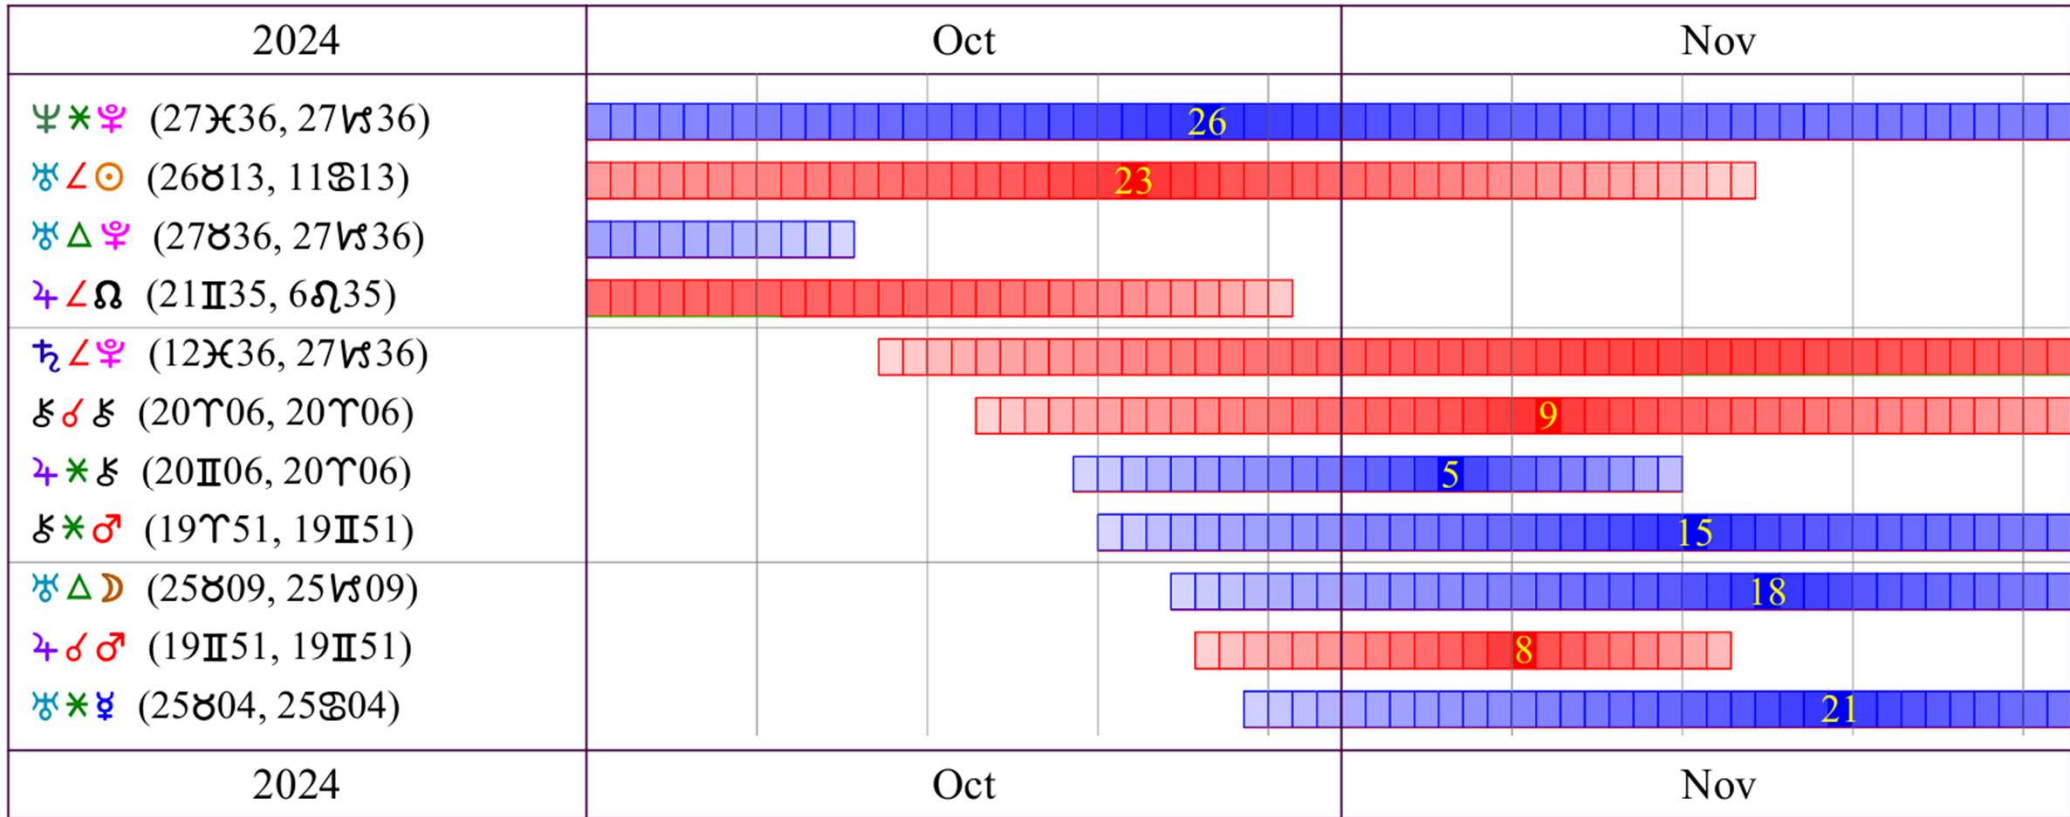

USA Libra NATAL CHART

Transit to Natal: