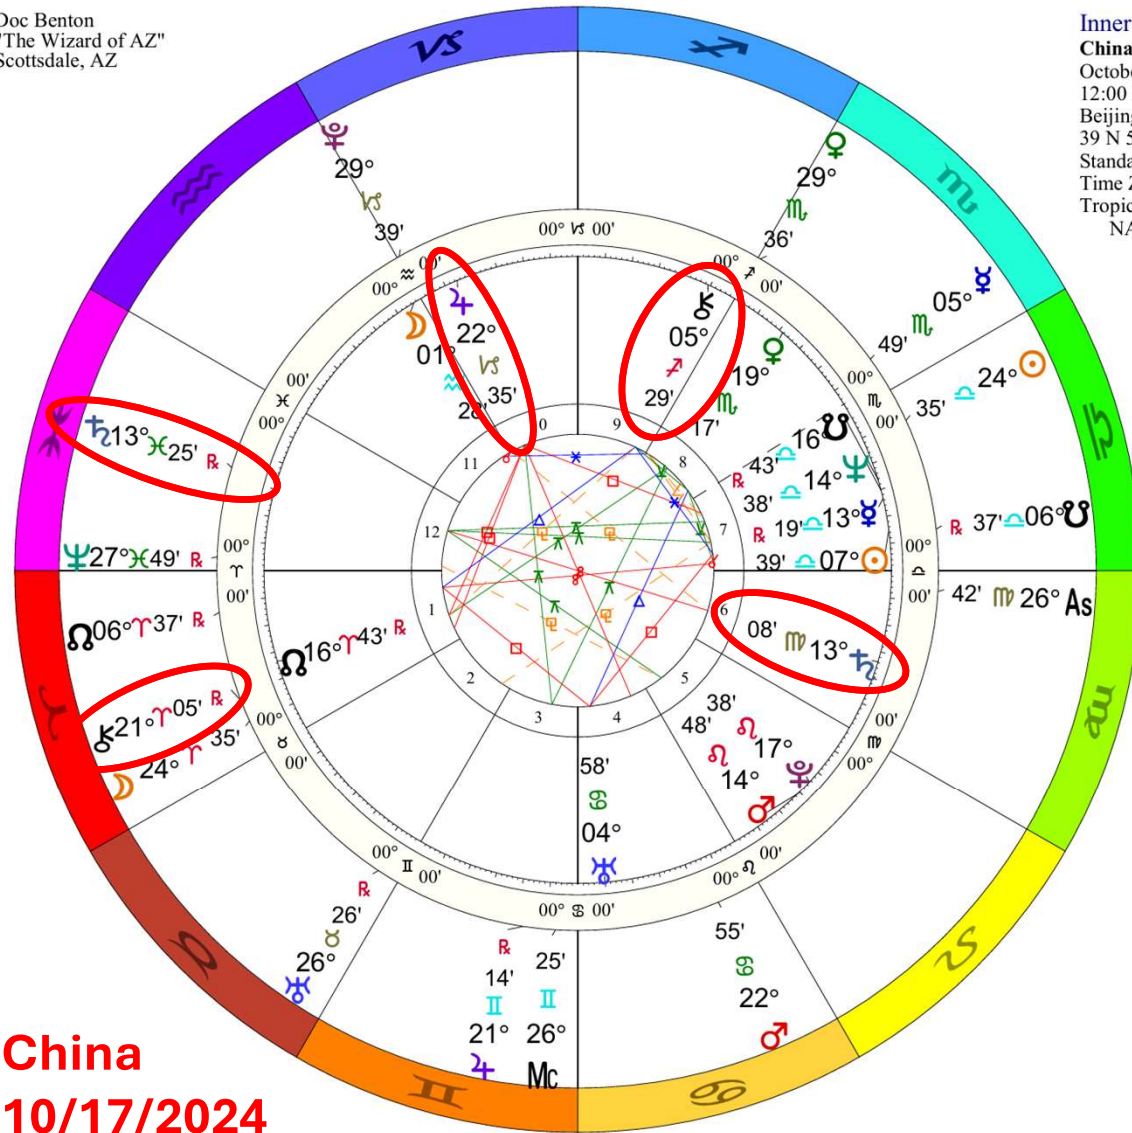

Doc Benton
"The Wizard of AZ"
Scottsdale, AZ

Inner Ring:
China
October 1, 1949
12:00 PM
Beijing, China
39 N 55 116 E 25
Standard Time
Time Zone: 8 hours East
Tropical 0-Aries
NATAL CHART

t. Chiron square n. Jupiter

t. Saturn opposite n. Saturn

t. Chiron seqsiquadrate n. Chiron

Outer Ring:
Full Moon Oct 17 2024
October 17, 2024
4:26:09 AM
Scottsdale, Arizona
33N30'33" 111W53'54"
Standard Time
Time Zone: 7 hours West
Tropical 0-Aries
Full Moon (astrological)

China
10/17/2024

♄♂♂	0°03'a
♃♂♂	0°06's
♃♂♂	0°06'a
♃♂♂	0°06'a
♃♂♂	0°17'a
♃♂♂	0°20's
♃♂♂	0°20's
♃♂♂	0°37'a
♃♂♂	0°42's
♃♂♂	0°50's
♃♂♂	1°02's
♃♂♂	1°02's
♃♂♂	1°08'a
♃♂♂	1°08'a
♃♂♂	1°14's
♃♂♂	1°17's
♃♂♂	1°22's
♃♂♂	1°24's
♃♂♂	1°30's
♃♂♂	1°31'a
♃♂♂	1°39'a
♃♂♂	1°39'a
♃♂♂	1°48'a
♃♂♂	1°49's
♃♂♂	1°50'a
♃♂♂	7 additional