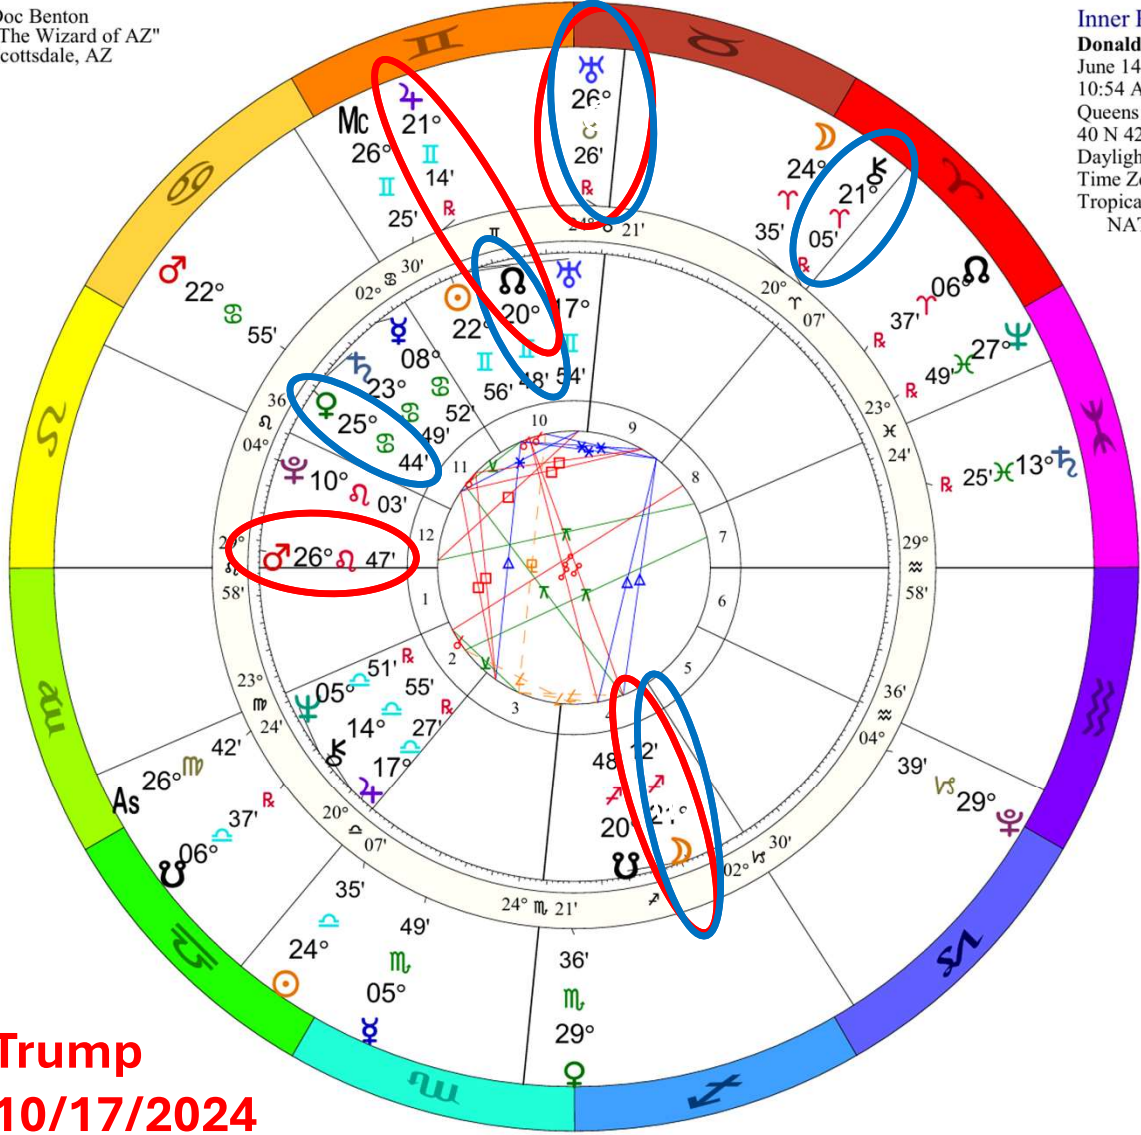

Doc Benton
"The Wizard of AZ"
Scottsdale, AZ

Inner Ring:
Donald Trump
June 14, 1946
10:54 AM
Queens Cou, Jamaica Hospital Queens
40 N 42 73W48'59"
Daylight Saving Time
Time Zone: 5 hours West
Tropical Regiomontanus
NATAL CHART

Outer Ring:
Full Moon Oct 17 2024
October 17, 2024
4:26:09 AM
Scottsdale, Arizona
33N30'33" 111W53'54"
Standard Time
Time Zone: 7 hours West
Tropical Regiomontanus
Full Moon (astrological)

♃♄	0°01's
♄♃	0°01's
♅♆	0°01's
♆♅	0°01'a
♇♈	0°02'a
♈♇	0°05'a
♉♊	0°07's
♊♉	0°14'a
♋♌	0°14'a
♌♋	0°17'a
♍♎	0°17'a
♎♍	0°19's
♏♐	0°19'a
♐♏	0°21's
♑♒	0°21'a
♒♑	0°22's
♓♊	0°23's
♊♓	0°25'a
♋♌	0°25'a
♌♋	0°41's
♍♎	0°42'a
♎♍	0°46's
♏♐	0°46's
♐♏	0°46'a
♑♒	0°46'a
14 additional	

t. Uranus square n. Mars

t. Jupiter opposite n. Moon

t. Jupiter conjunct n. North Node

t. Chiron trine n. Moon

t. Chiron sextile n. North Node

t. Uranus sextile n. Venus

**Trump
10/17/2024**