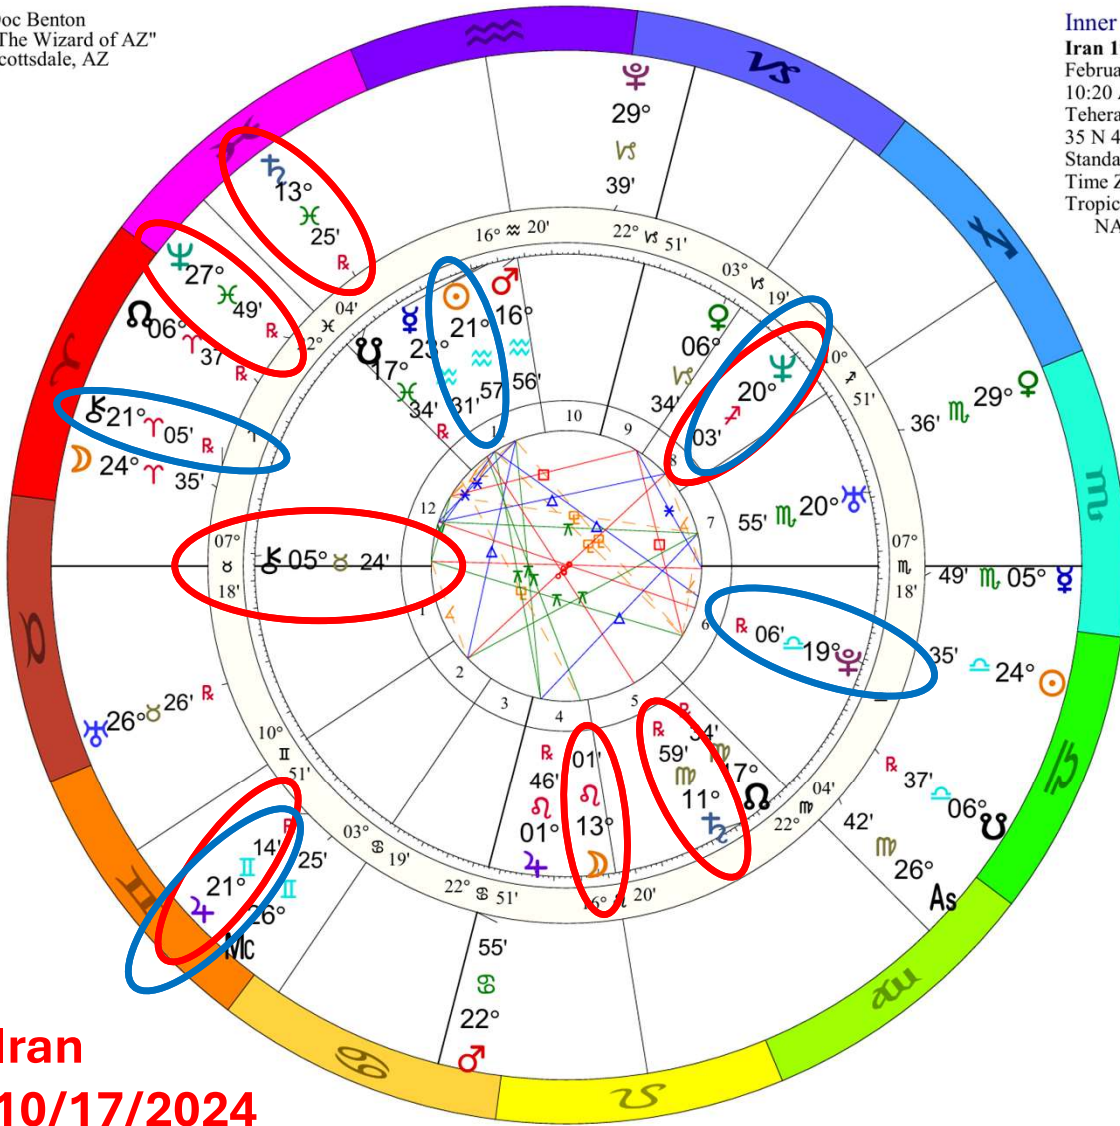

Benjamin Netanyahu NATAL CHART

Transit to Natal:

2024	Oct	Nov
♁♁♁ (22♈24, 7♉24)	[Red bar]	
♀♁♃ (0♈23, 15♎23)	[Red bar]	
♃♁♂ (26♃43, 26♏43)	[Red bar with '8']	
♃♁☉ (12♋34, 27♌34)	[Red bar]	
♃♁♀ (12♋23, 12♉23)	[Red bar]	
♃♁♃ (19♈12, 19♌12)	[Red bar]	
♁♁♃ (19♈12, 19♌12)	[Red bar]	
♃♁♃ (24♃38, 9♌38)	[Red bar]	
♃♁♀ (18♈00, 18♏00)	[Blue bar with '24']	
♃♁♃ (24♃01, 24♖01)	[Blue bar]	
♃♁♁ (16♈41, 16♈41)	[Blue bar]	
2024	Oct	Nov

**t. Neptune conjunct
 n. North Node**

**t. Chiron conjunct n.
 Jupiter**

**t. Jupiter square n.
 Ascendant**

**t. Jupiter sextile n.
 Jupiter**

♃♂♂	0°00'a
♃♂♂♂	0°04's
♃♂♂♂♂	0°04'a
♃♂♂♂♂♂	0°04's
♃♂♂♂♂♂♂	0°04'a
♃♂♂♂♂♂♂♂	0°05'a
♃♂♂♂♂♂♂♂♂	0°12's
♃♂♂♂♂♂♂♂♂♂	0°20's
♃♂♂♂♂♂♂♂♂♂♂	0°21's
♃♂♂♂♂♂♂♂♂♂♂♂	0°22's
♃♂♂♂♂♂♂♂♂♂♂♂♂	0°22's
♃♂♂♂♂♂♂♂♂♂♂♂♂♂	0°43'a
♃♂♂♂♂♂♂♂♂♂♂♂♂♂♂	0°43'a
♃♂♂♂♂♂♂♂♂♂♂♂♂♂♂♂	0°43's
♃♂♂♂♂♂♂♂♂♂♂♂♂♂♂♂♂	0°45's
♃♂♂♂♂♂♂♂♂♂♂♂♂♂♂♂♂♂	0°57'a
♃♂♂♂♂♂♂♂♂♂♂♂♂♂♂♂♂♂♂	0°57'a
♃♂♂♂♂♂♂♂♂♂♂♂♂♂♂♂♂♂♂♂	1°02's
♃♂♂♂♂♂♂♂♂♂♂♂♂♂♂♂♂♂♂♂♂	1°04's
♃♂♂♂♂♂♂♂♂♂♂♂♂♂♂♂♂♂♂♂♂♂	1°04's
♃♂♂♂♂♂♂♂♂♂♂♂♂♂♂♂♂♂♂♂♂♂♂	1°04'a
♃♂♂♂♂♂♂♂♂♂♂♂♂♂♂♂♂♂♂♂♂♂♂♂	1°05's
♃♂♂♂♂♂♂♂♂♂♂♂♂♂♂♂♂♂♂♂♂♂♂♂♂	1°05'a
♃♂♂♂♂♂♂♂♂♂♂♂♂♂♂♂♂♂♂♂♂♂♂♂♂♂	1°06's
22 additional	

**Hamas
 10/17/2024**

Hamas NATAL CHART

Transit to Natal:

2024	Oct	Nov
♄♂♁ (28♋32, 28♋32)	[Red bar from Oct 1 to Oct 16]	
♃♂♃ (19♇49, 19♇49)	[Red bar from Oct 16 to Nov 16, labeled 16]	
♃♁♃ (19♈49, 19♇49)	[Blue bar from Oct 16 to Nov 8, labeled 8]	
♃♁♁♁ (19♈45, 19♋45)	[Red bar from Oct 16 to Nov 9, labeled 9]	
♄♁♃ (26♋30, 26♈30)	[Red bar from Nov 1 to Nov 30]	
♄♁♁ (26♋22, 26♁22)	[Red bar from Nov 16 to Nov 30]	
♄♁♁♁ (26♋21, 11♈21)	[Red bar from Nov 16 to Nov 30]	
♃♁♁♁ (17♈48, 17♁48)	[Red bar from Nov 26 to Nov 30, labeled 26]	
2024	Oct	Nov

Outer Ring:
Full Moon Oct 17 2024
 October 17, 2024
 4:26:09 AM
 Scottsdale, Arizona
 33N30'33" 111W53'54"
 Standard Time
 Time Zone: 7 hours West
 Tropical 0-Aries
 Full Moon (astrological)

t. Neptune sesquiquadrate n. Moon