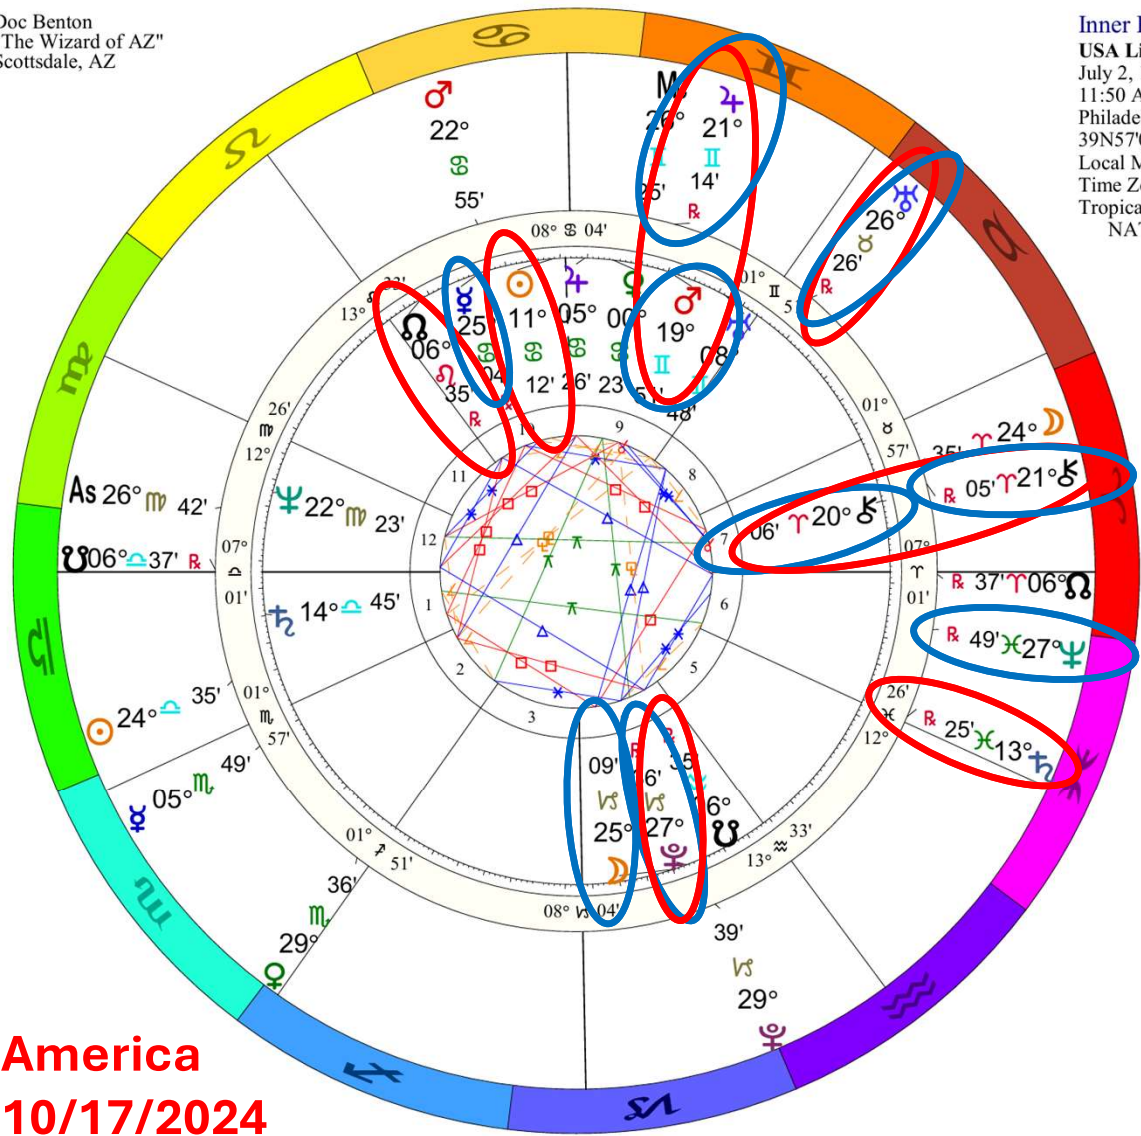

Doc Benton
"The Wizard of AZ"
Scottsdale, AZ

Inner Ring:
USA Libra
July 2, 1776
11:50 AM
Philadelphia, PA
39N57'08" 75W09'51"
Local Mean Time
Time Zone: 0 hours West
Tropical Regiomontanus
NATAL CHART

Outer Ring:
Full Moon Oct 17 2024
October 17, 2024
4:26:09 AM
Scottsdale, Arizona
33N30'33" 111W53'54"
Standard Time
Time Zone: 7 hours West
Tropical Regiomontanus
Full Moon (astrological)

♄*♅	0°02'a
♅*♄	0°02'a
♄♄	0°02'a
♅♅	0°02'a
♄♄♄	0°09'a
♄♄♄	0°13'a
♄♄♄	0°14'a
♄♄♄	0°22's
♄♄♄	0°22's
♄♄♄	0°23's
♄♄♄	0°24's
♄♄♄	0°24's
♄♄♄	0°29'a
♄♄♄	0°29'a
♄♄♄	0°32's
♄♄♄	0°34's
♄♄♄	0°34'a
♄♄♄	0°44's
♄♄♄	0°46'a
♄♄♄	0°46'a
♄♄♄	0°47's
♄♄♄	0°47's
♄♄♄	0°48'a
♄♄♄	0°53'a
24 additional	

America
10/17/2024

- **t. Uranus semisquare n. Sun**
- **t. Jupiter semisquare n. North Node**
- **t. Saturn semisquare n. Pluto**
- **t. Chiron conjunct n. Chiron**
- **t. Jupiter conjunct n. Mars**
- **t. Neptune sextile n. Pluto**
- **t. Uranus trine n. Pluto**
- **t. Jupiter sextile n. Chiron**
- **t. Chiron sextile n. Mars**
- **t. Uranus trine/sextile n. Moon/Mercury**