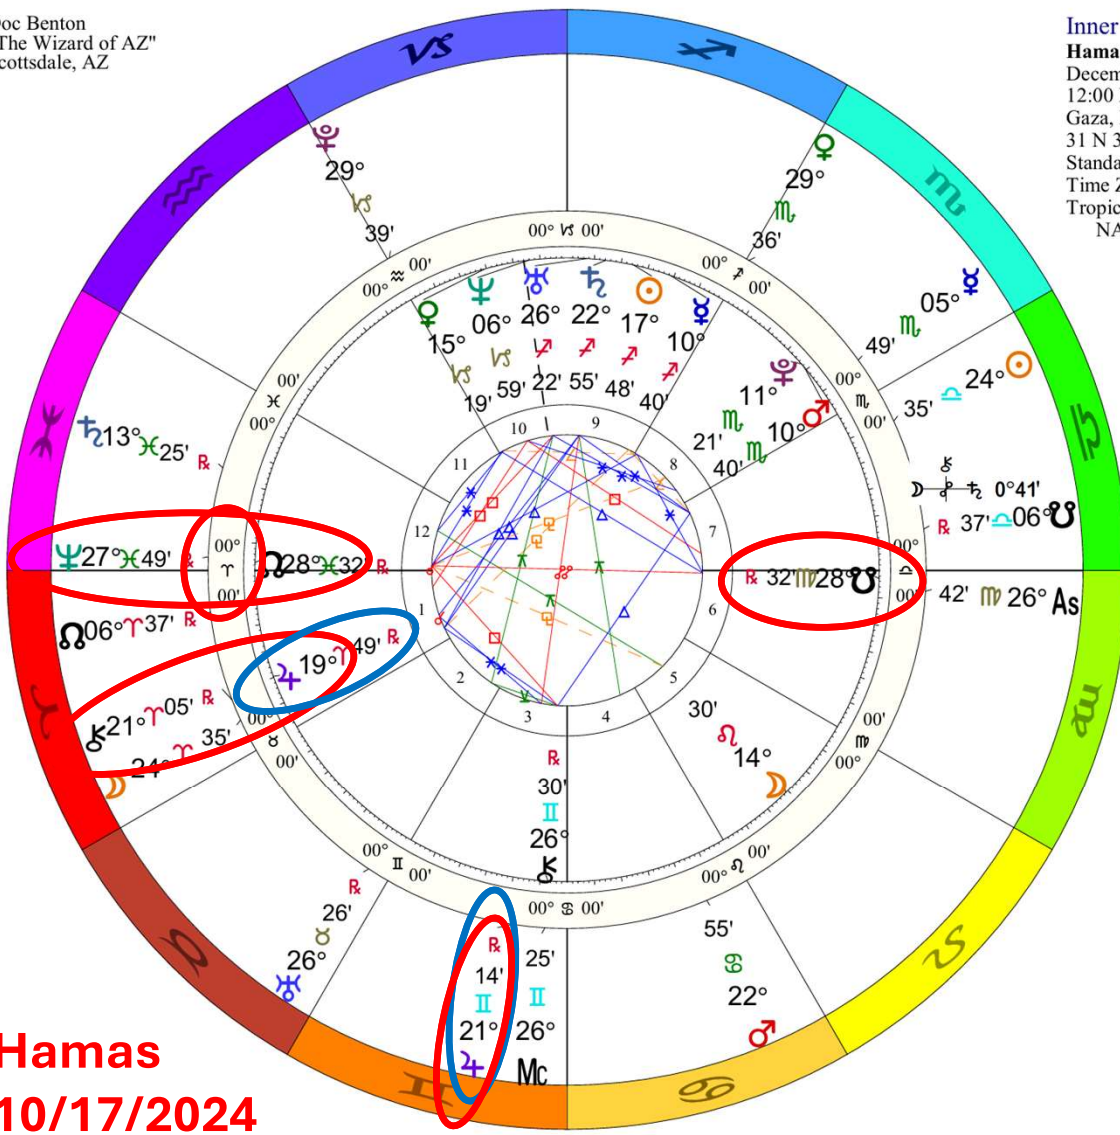

Israel NATAL CHART

Transit to Natal:

2024	Oct	Nov
♀♁♃ (27♋39, 27♌39)	24	
♀♁♀ (27♋38, 12♏38)	24	
♀♁♁ (29♋01, 14♏01)		
♃♁♁ (14♋01, 14♏01)	5	
♁♁♀ (25♁34, 10♂34)	8	
♁♁♁ (25♁02, 25♁02)	21	
♃♁♂ (19♈21, 4♏21)	13	
♃♁♃ (16♈25, 16♏25)		
2024	Oct	Nov

Benjamin Netanyahu NATAL CHART

Transit to Natal:

2024	Oct	Nov
♁♁♁ (22♈24, 7♉24)	[Red bar]	
♀♁♃ (0♈23, 15♎23)	[Red bar]	
♃♁♂ (26♃43, 26♏43)	[Red bar with '8']	
♃♁☉ (12♋34, 27♌34)	[Red bar]	
♃♁♀ (12♋23, 12♉23)	[Red bar]	
♃♁♃ (19♈12, 19♌12)	[Red bar]	
♁♁♃ (19♈12, 19♌12)	[Red bar]	
♃♁♃ (24♃38, 9♌38)	[Red bar]	
♃♁♀ (18♈00, 18♏00)	[Blue bar with '24']	
♃♁♃ (24♃01, 24♖01)	[Blue bar]	
♃♁♁ (16♈41, 16♈41)	[Blue bar]	
2024	Oct	Nov

Doc Benton
 "The Wizard of AZ"
 Scottsdale, AZ

Inner Ring:
Hamas
 December 10, 1987
 12:00 PM
 Gaza, Israel
 31 N 30 34 E 28
 Standard Time
 Time Zone: 2 hours East
 Tropical 0-Aries
 NATAL CHART

Outer Ring:
Full Moon Oct 17 2024
 October 17, 2024
 4:26:09 AM
 Scottsdale, Arizona
 33N30'33" 111W53'54"
 Standard Time
 Time Zone: 7 hours West
 Tropical 0-Aries
 Full Moon (astrological)

**t. Neptune conjunct
 n. North Node**

**t. Chiron conjunct n.
 Jupiter**

**t. Jupiter square n.
 Ascendant**

**t. Jupiter sextile n.
 Jupiter**

♃♂♂	0°00'a
♃♂♂♂	0°04's
♃♂♂♂♂	0°04'a
♃♂♂♂♂♂	0°04's
♃♂♂♂♂♂♂	0°04'a
♃♂♂♂♂♂♂♂	0°05'a
♃♂♂♂♂♂♂♂♂	0°12's
♃♂♂♂♂♂♂♂♂♂	0°20's
♃♂♂♂♂♂♂♂♂♂♂	0°21's
♃♂♂♂♂♂♂♂♂♂♂♂	0°22's
♃♂♂♂♂♂♂♂♂♂♂♂♂	0°22's
♃♂♂♂♂♂♂♂♂♂♂♂♂♂	0°43'a
♃♂♂♂♂♂♂♂♂♂♂♂♂♂♂	0°43'a
♃♂♂♂♂♂♂♂♂♂♂♂♂♂♂♂	0°43's
♃♂♂♂♂♂♂♂♂♂♂♂♂♂♂♂♂	0°45's
♃♂♂♂♂♂♂♂♂♂♂♂♂♂♂♂♂♂	0°57'a
♃♂♂♂♂♂♂♂♂♂♂♂♂♂♂♂♂♂♂	0°57'a
♃♂♂♂♂♂♂♂♂♂♂♂♂♂♂♂♂♂♂♂	1°02's
♃♂♂♂♂♂♂♂♂♂♂♂♂♂♂♂♂♂♂♂♂	1°04's
♃♂♂♂♂♂♂♂♂♂♂♂♂♂♂♂♂♂♂♂♂♂	1°04's
♃♂♂♂♂♂♂♂♂♂♂♂♂♂♂♂♂♂♂♂♂♂♂	1°04'a
♃♂♂♂♂♂♂♂♂♂♂♂♂♂♂♂♂♂♂♂♂♂♂♂	1°05's
♃♂♂♂♂♂♂♂♂♂♂♂♂♂♂♂♂♂♂♂♂♂♂♂♂	1°05'a
♃♂♂♂♂♂♂♂♂♂♂♂♂♂♂♂♂♂♂♂♂♂♂♂♂♂	1°06's
22 additional	