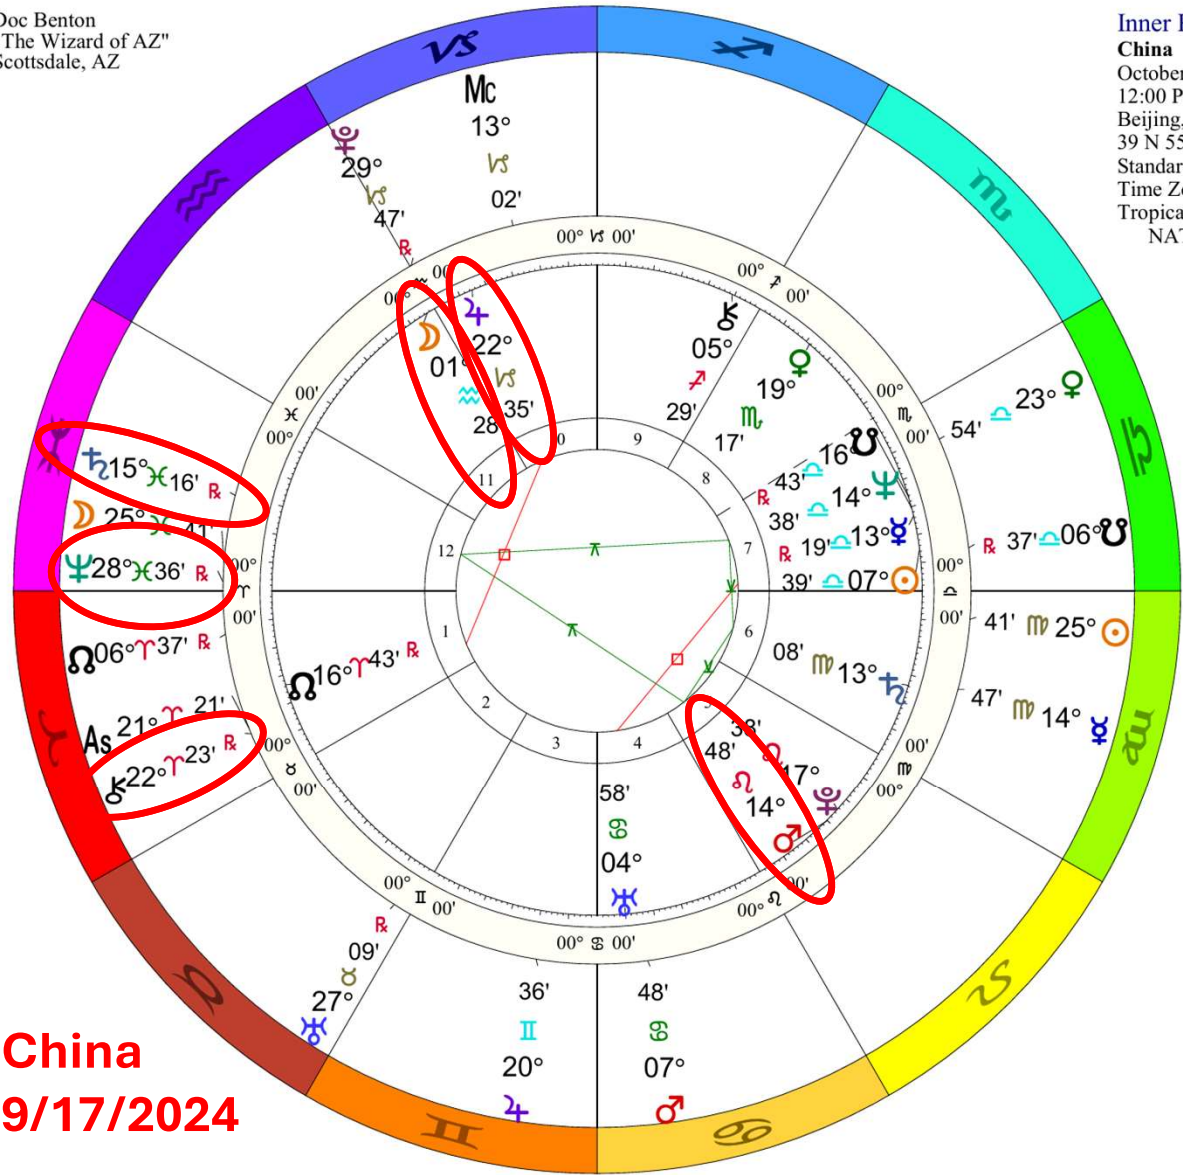

**t. Chiron square n. Jupiter**

**t. Neptune seqsquadrante n. Mars**

**t. Saturn semisquare n. Moon**

Outer Ring:  
**Lunar Eclipse Sep 17 2024**  
 September 17, 2024  
 7:34:13 PM  
 Scottsdale, Arizona  
 33N30'33" 111W53'54"  
 Standard Time  
 Time Zone: 7 hours West  
 Tropical 0-Aries  
 Lunar Eclipse (astrological) Saros  
 Cycle 118 # 52

♂♃♂	0°02'a
♃♁♁	0°05'a
♁♂♂	0°06'a
♂♃♂	0°08's
♁♁♂	0°09'a
♃♁♂	0°13's
♂♁♁	0°17'a
♂♁♃	0°28'a
♂♁♃	0°38'a
♂♁♁	0°52's

**China**  
**9/17/2024**