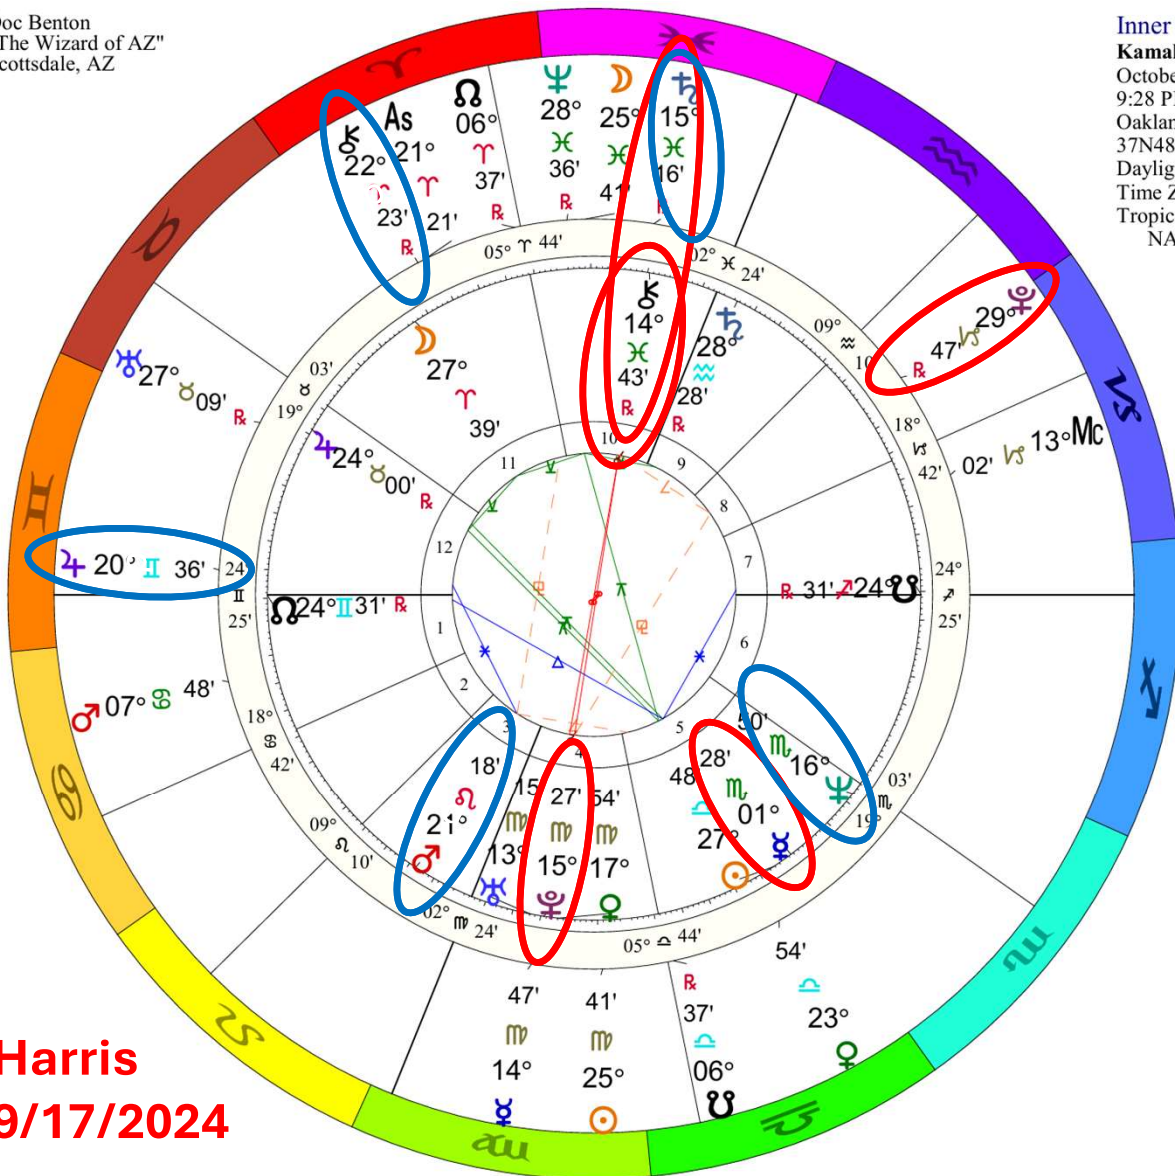

Doc Benton
"The Wizard of AZ"
Scottsdale, AZ

Inner Ring:
Kamala Harris
October 20, 1964
9:28 PM
Oakland, California
37N48'16" 122W16'11"
Daylight Saving Time
Time Zone: 8 hours West
Tropical Regiomontanus
NATAL CHART

Outer Ring:
Lunar Eclipse Sep 17 2024
September 17, 2024
7:34:13 PM
Scottsdale, Arizona
33N30'33" 111W53'54"
Standard Time
Time Zone: 7 hours West
Tropical 0-Aries
Lunar Eclipse (astrological) Saros
Cycle 118 # 52

t. Pluto sesquiquadrate n. Pluto

t. Pluto semisquare n. Chiron

t. Saturn sesquiquadrate n. Mercury

t. Saturn opposite n. pluto

t. Saturn conjunct n. Chiron

t. Saturn trine n. Neptune

t. Jupiter sextile n. Mars

t. Chiron trine n. Mars

♂ΔAs	0°03's
♂∠♀	0°04's
♂♂♂	0°04's
♂♂♀	0°06'a
♂♂♂	0°08'a
♂♂♂	0°11's
♂♂♂	0°13'a
♂♂♂	0°19'a
♂♂♂	0°19'a
♂♂♂	0°25'a
♂♂♂	0°30's
AsΔ♀	0°31's
♂♂♂	0°34'a
♂♂♂	0°36'a
♂♂♂	0°36'a
♂♂♂	0°40's
♂♂♂	0°41'a
♂♂♂	0°41's
♂♂♂	0°42's
♂♂♂	0°47'a
♂♂♂	0°57'a

Harris
9/17/2024