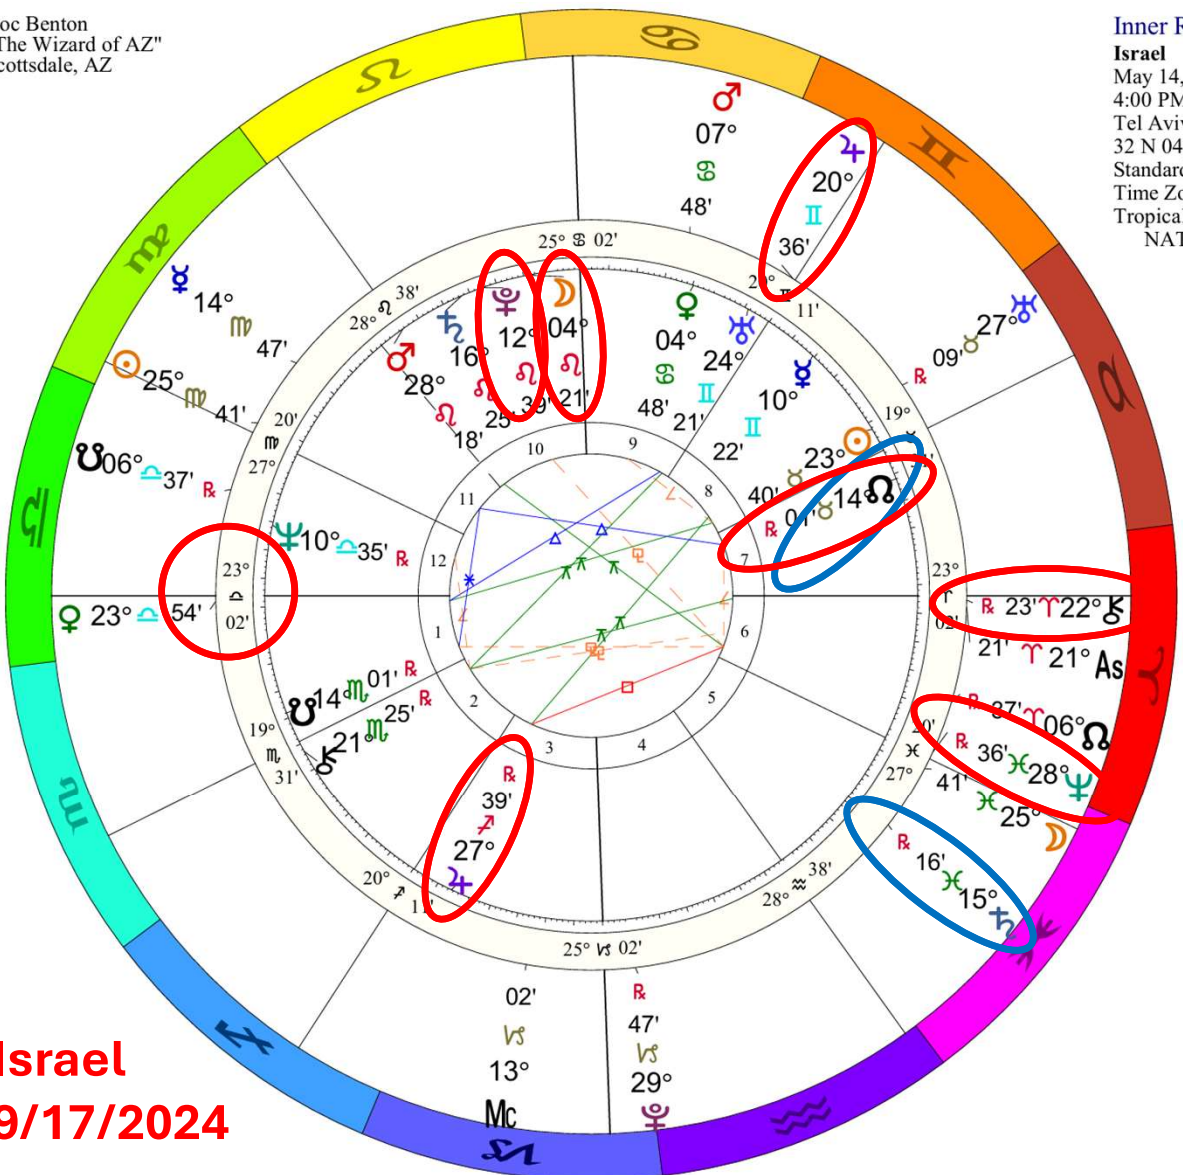

♂♃♂	0°02'a
♃♁♁	0°05'a
♁♂♂	0°06'a
♂♃♂	0°08's
♁♁♂	0°09'a
♃♁♂	0°13's
♂♁♁	0°17'a
♂♁♃	0°28'a
♂♁♃	0°38'a
♂♁♁	0°52's

**China**  
**9/17/2024**

# China NATAL CHART

Transit to Natal:

2024	Sep	Oct
♂ □ ♃ (22♈35, 22♋35)		
♀ ♁ ♂ (29♋48, 14♌48)		
♃ ∠ ♃ (16♋28, 1♌28)		
♃ ♂ ♃ (13♋08, 13♌08)		
♂ ♁ ♂ (20♈28, 5♉28)		
2024	Sep	Oct

Doc Benton  
 "The Wizard of AZ"  
 Scottsdale, AZ

Inner Ring:  
**Israel**  
 May 14, 1948  
 4:00 PM  
 Tel Aviv, Israel  
 32 N 04 34 E 46  
 Standard Time  
 Time Zone: 2 hours East  
 Tropical Regiomontanus  
 NATAL CHART

Outer Ring:  
**Lunar Eclipse Sep 17 2024**  
 September 17, 2024  
 7:34:13 PM  
 Scottsdale, Arizona  
 33N30'33" 111W53'54"  
 Standard Time  
 Time Zone: 7 hours West  
 Tropical 0-Aries  
 Lunar Eclipse (astrological) Saros  
 Cycle 118 # 52

**Israel**  
**9/17/2024**

**t. Chiron opposite n. ascendant**

**t. Neptune semisquare n. North Node**

**t. Jupiter semisquare n. Moon**

**t. Neptune square n. Jupiter**

**t. Neptune sesquiquadrate n. Pluto**