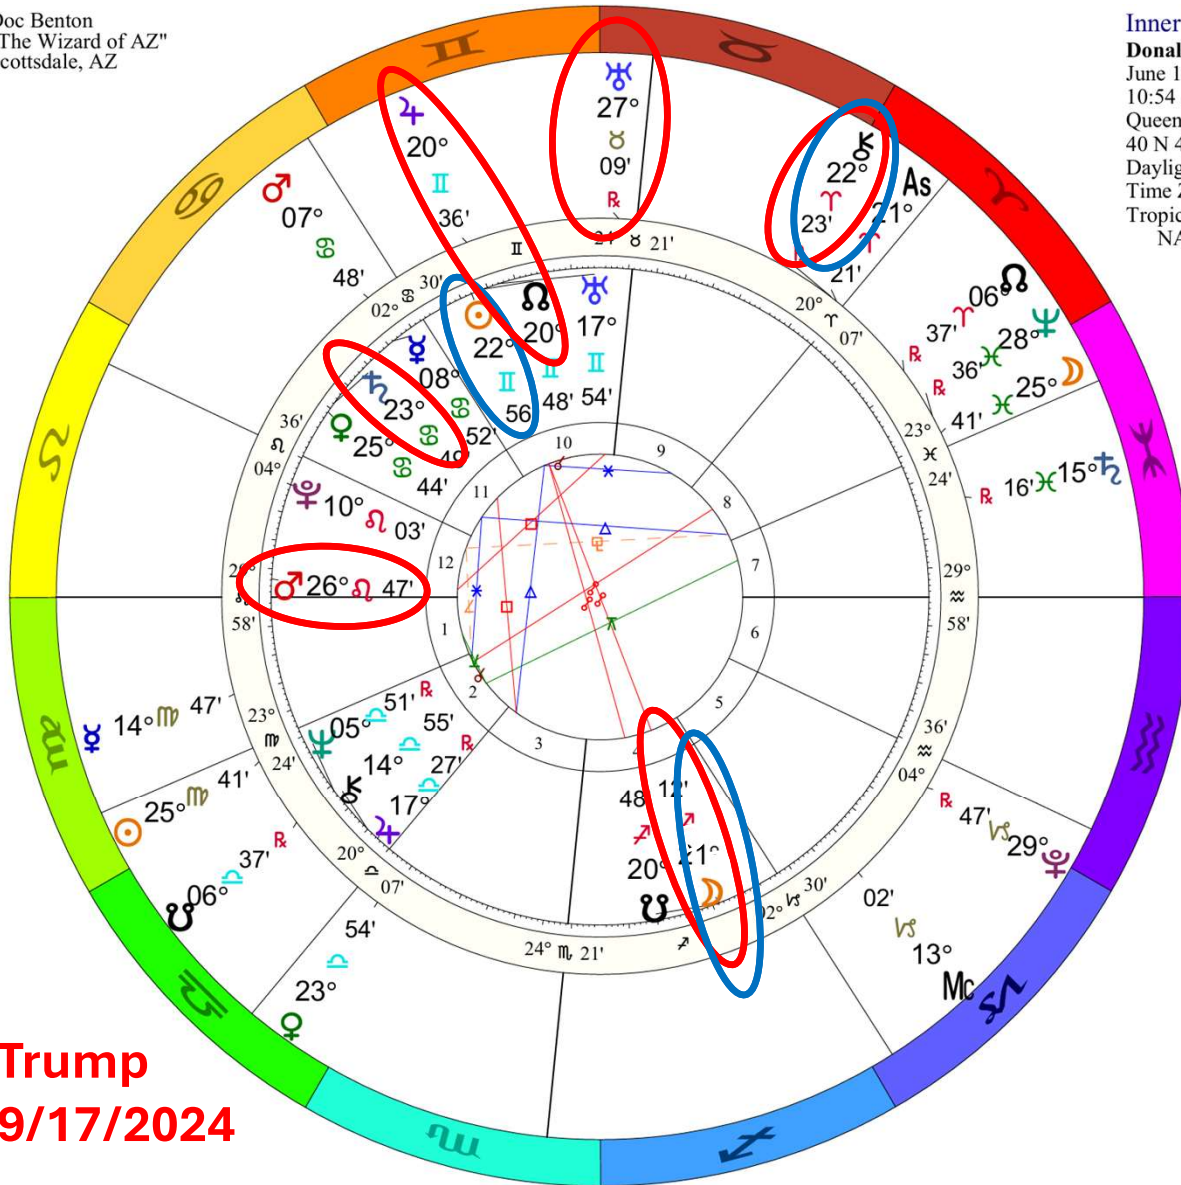

Doc Benton
"The Wizard of AZ"
Scottsdale, AZ

Inner Ring:
Donald Trump
June 14, 1946
10:54 AM
Queens Cou, Jamaica Hospital Queens
40 N 42 73W48'59"
Daylight Saving Time
Time Zone: 5 hours West
Tropical Regiomontanus
NATAL CHART

Outer Ring:
Lunar Eclipse Sep 17 2024
September 17, 2024
7:34:13 PM
Scottsdale, Arizona
33N30'33" 111W53'54"
Standard Time
Time Zone: 7 hours West
Tropical 0-Aries
Lunar Eclipse (astrological) Saros
Cycle 118 # 52

♀*♁	0°04's
♀♁♁	0°04'a
♃♁♀	0°05's
♃♃♃	0°08'a
♁♁♁	0°09's
♁♁♁	0°11's
♁♁♁	0°12'a
♁♁♁	0°12'a
♃♁♃	0°22'a
♁♁♁	0°27's
♁♁♁	0°33's
♁♁♁	0°33's
♁♁♁	0°36's
♁♁♁	0°38's
♁♁♁	0°38's
♁♁♁	0°46'a
♁♁♁	0°46'a
♁♁♁	0°58's

t. Chiron square n. Saturn

t. Uranus square n. Mars

t. Jupiter conjunct n. North Node

t. Jupiter opposite n. Moon

t. Chiron sextile n. Sun

t. Chiron trine n. Moon

Trump
9/17/2024