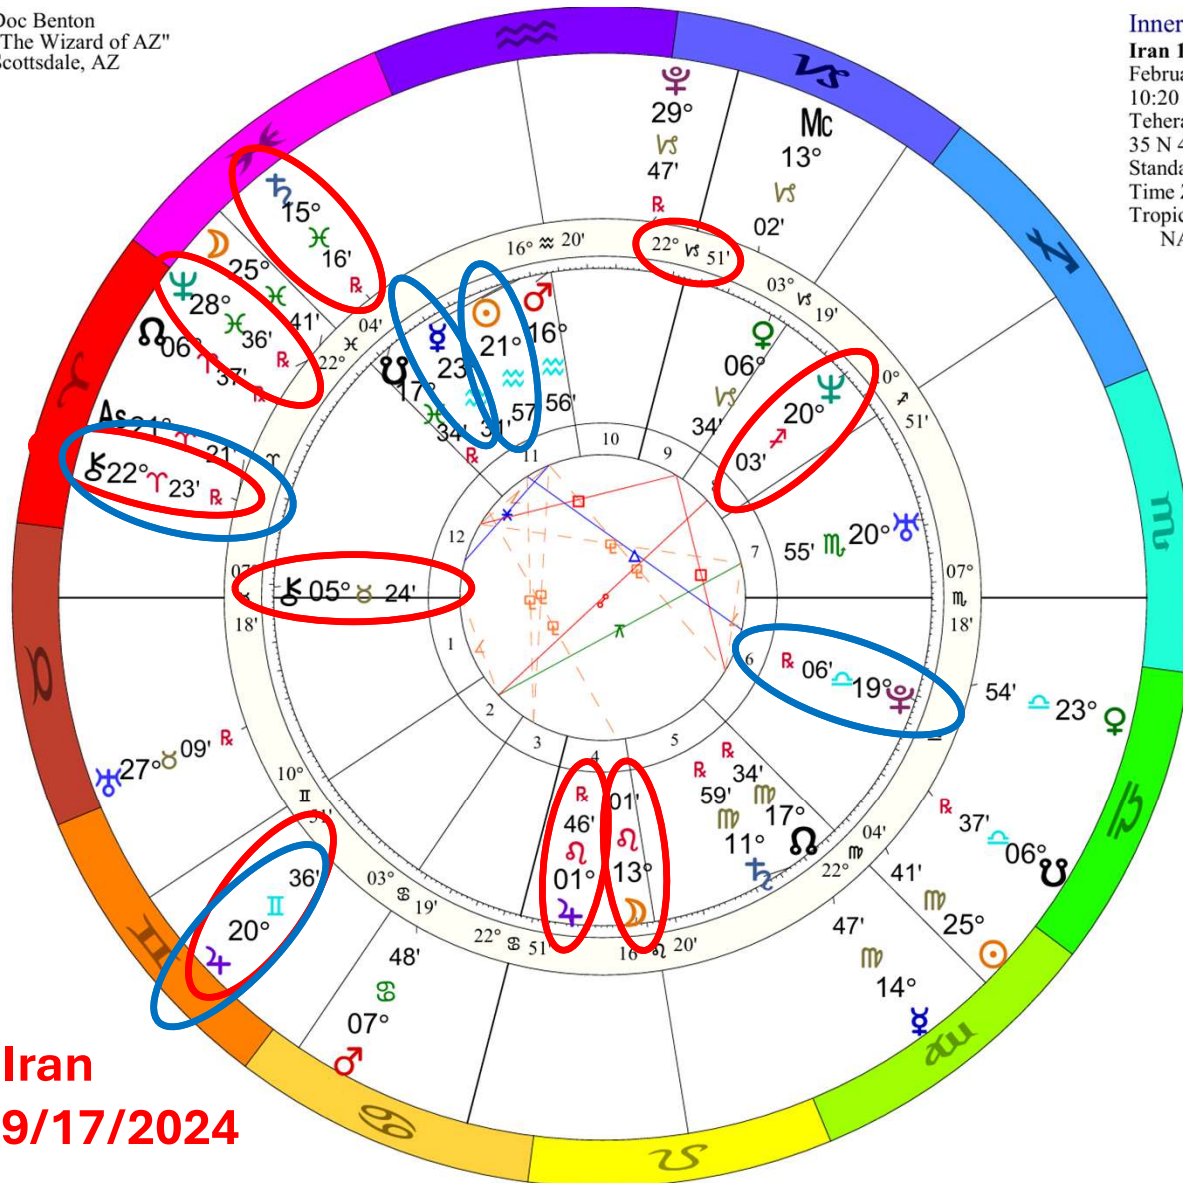

Doc Benton
"The Wizard of AZ"
Scottsdale, AZ

Inner Ring:
Iran 1979
February 11, 1979
10:20 AM
Teheran, Iran
35 N 40 51 E 26
Standard Time
Time Zone: 3 hr 30 min East
Tropical Regiomontanus
NATAL CHART

Outer Ring:
Lunar Eclipse Sep 17 2024
September 17, 2024
7:34:13 PM
Scottsdale, Arizona
33N30'33" 111W53'54"
Standard Time
Time Zone: 7 hours West
Tropical 0-Aries
Lunar Eclipse (astrological) Stars
Cycle 118 # 52

Iran
9/17/2024

t. Chiron square n. Midheaven

t. Saturn sesquiquadrate n. Jupiter

t. Jupiter opposite n. Neptune

t. Neptune sesquiquadrate n. Moon

t. Jupiter semisquare n. Chiron

t. Chiron sextile n. Mercury

t. Jupiter trine n. Pluto & Sun

t. Chiron sextile n. Sun

♃♁	0°01's
♃♂	0°03'a
♃♂	0°03'a
♃♂	0°12's
♃♂	0°19'a
♃♂	0°20's
♃♂	0°20's
♃♂	0°23'a
♃♂	0°26's
♃♂	0°26'a
♃♂	0°29's
♃♂	0°30'a
♃♂	0°33's
♃♂	0°35'a
♃♂	0°36'a
♃♂	0°41's
♃♂	0°41's
♃♂	0°42'a
♃♂	0°42'a
♃♂	0°43's
♃♂	0°51'a