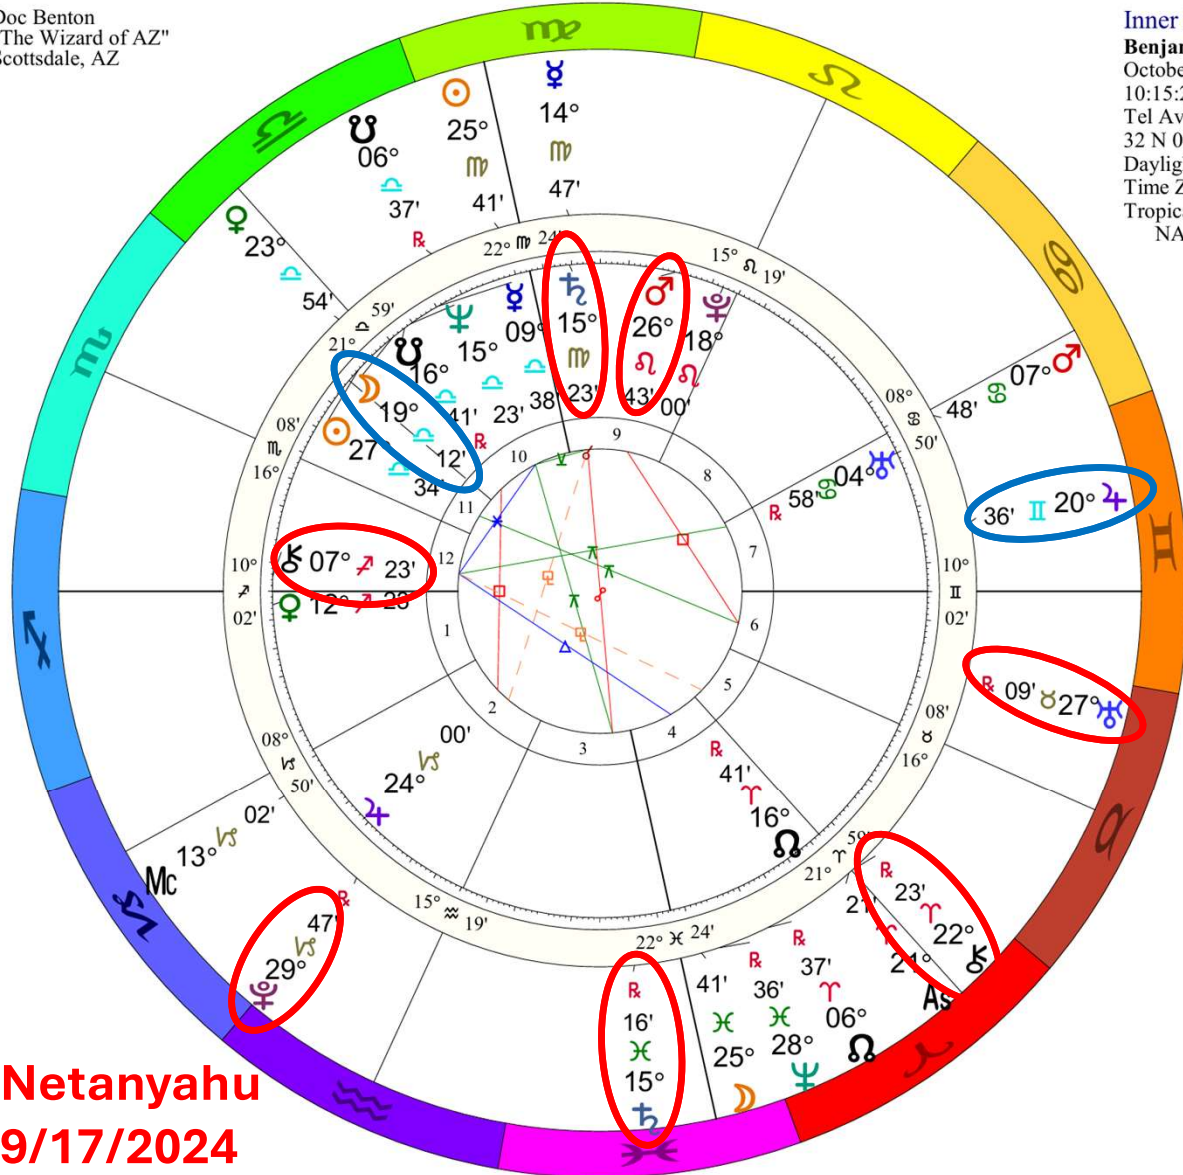

Doc Benton
"The Wizard of AZ"
Scottsdale, AZ

Inner Ring:
Benjamin Netanyahu
October 21, 1949
10:15:24 AM
Tel Aviv, Israel
32 N 04 34 E 46
Daylight Saving Time
Time Zone: 2 hours East
Tropical Regiomontanus
NATAL CHART

Outer Ring:
Lunar Eclipse Sep 17 2024
September 17, 2024
7:34:13 PM
Scottsdale, Arizona
33N30'33" 111W53'54"
Standard Time
Time Zone: 7 hours West
Tropical 0-Aries
Lunar Eclipse (astrological) Saros
Cycle 118 # 52

♄♁♄	0°01's
♁♁♄	0°01's
♃♁♀	0°06'a
♃♁♃	0°07's
♄♁♄	0°07's
♄♁♄	0°24's
♁♁♄	0°25's
♁♁♄	0°26'a
♃♁♃	0°37'a
♃♁♃	0°37'a
♃♁♃	0°37's
♀♁♁	0°39's
♄♁♄	0°46's
♄♁♄	0°46's

t. Chiron
sesquiquadrate n.
Chiron

t. Pluto sesquiquadrate
n. Saturn

t. Uranus square n. Mars

t. Saturn opposite n.
Saturn

t. Jupiter trine n. Moon

Netanyahu
9/17/2024