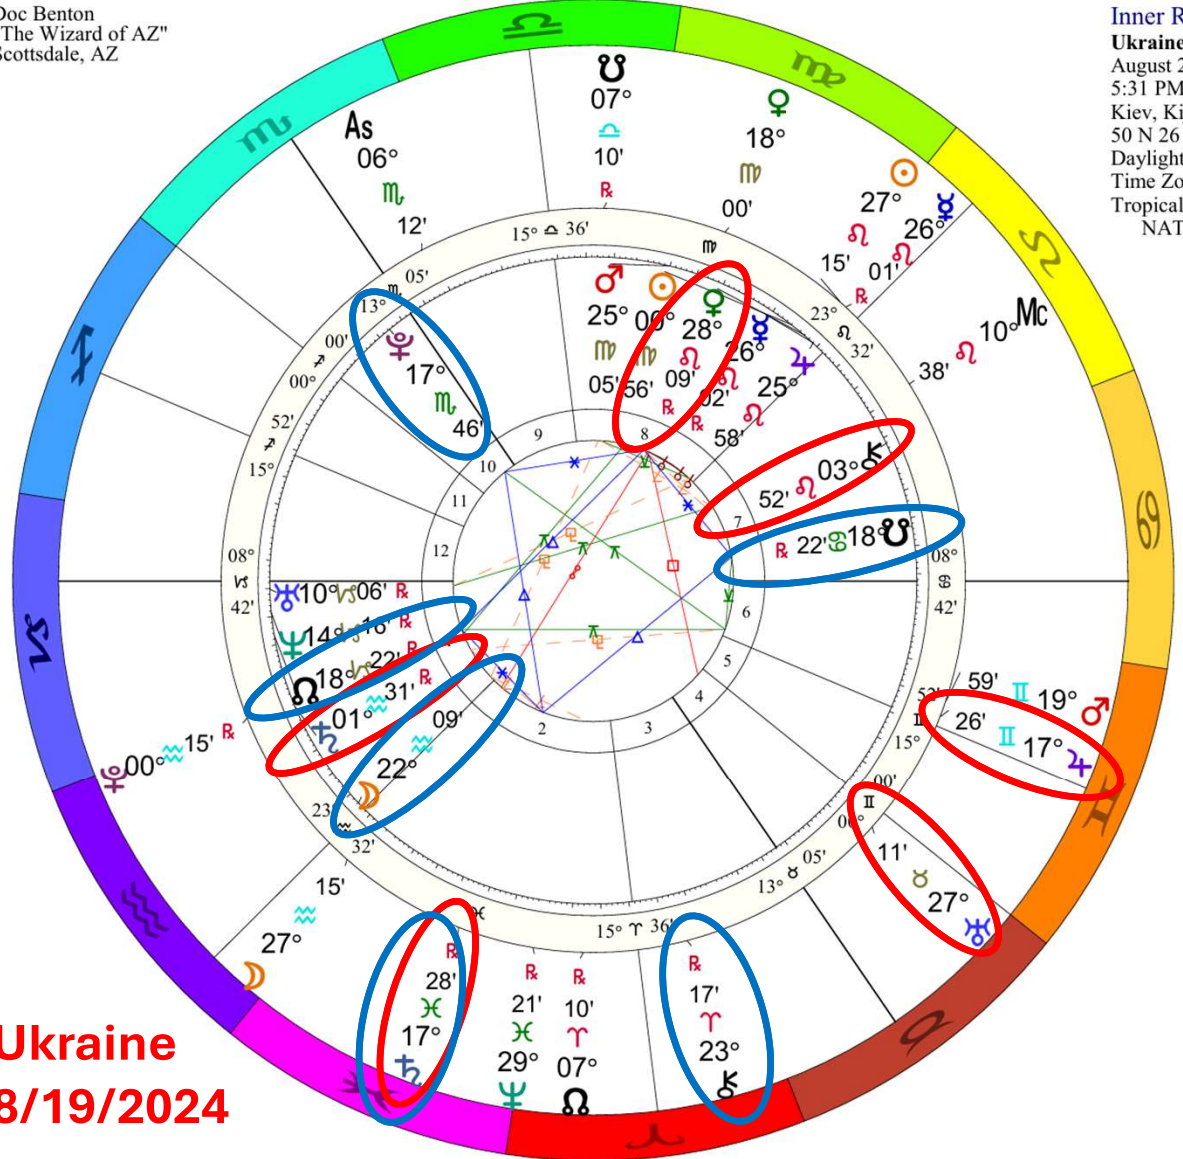

Outer Ring:
Full Moon Aug 19 2024
 August 19, 2024
 11:25:34 AM
 Scottsdale, Arizona
 33N30'33" 111W53'54"
 Standard Time
 Time Zone: 7 hours West
 Tropical 0-Aries
 Full Moon (astrological)

♃♁♂	0°10'a
♁♁♁	0°17'a
♁♁♁	0°17'a
♁♁♁	0°29'a
♁♁♁	0°37's
♁♁♁	0°37's
♁♁♁	0°40'a
♁♁♁	0°44'a
♁♁♁	0°47's
♁♁♁	0°47's
♁♁♁	0°52'a
♁♁♁	0°53's

t. Saturn sextile n. Neptune

Russia
8/19/2024

Russia 1991 NATAL CHART

Transit to Natal:

2024	Aug	Sep
♀♂ As (1♌08, 1♏08)	[Red bar spanning Aug 1-15]	
♀♁ Mc (1♌20, 1♑20)	[Blue bar spanning Aug 1-10]	
♃♁♂ (19♋07, 19♑07)	[Red bar spanning Aug 1-10]	
♃♁♃ (14♈35, 14♍35)	[Red bar with '2' spanning Aug 1-5]	
♀♁♃ (29♌35, 14♍35)	[Red bar spanning Aug 1-31]	
♃♁ As (16♈08, 1♏08)	[Red bar with '11' spanning Aug 1-10]	
♃♁ As (16♋08, 1♏08)	[Red bar with '6' spanning Aug 15-25]	
♃♂♂ (19♈07, 19♑07)	[Red bar with '1' spanning Aug 15-25]	
♃♁♂ (15♋59, 15♌59)	[Blue bar with '8' spanning Aug 20-30]	
♃♁♃ (20♈09, 5♌09)	[Red bar with '12' spanning Sep 1-12]	
♃♂♃ (14♋35, 14♍35)	[Red bar with '27' spanning Sep 15-27]	
2024	Aug	Sep

Doc Benton
 "The Wizard of AZ"
 Scottsdale, AZ

Inner Ring:
Ukraine Independence
 August 24, 1991
 5:31 PM
 Kiev, Kijev, Ukraine
 50 N 26 30 E 31
 Daylight Saving Time
 Time Zone: 2 hours East
 Tropical Regiomontanus
 NATAL CHART