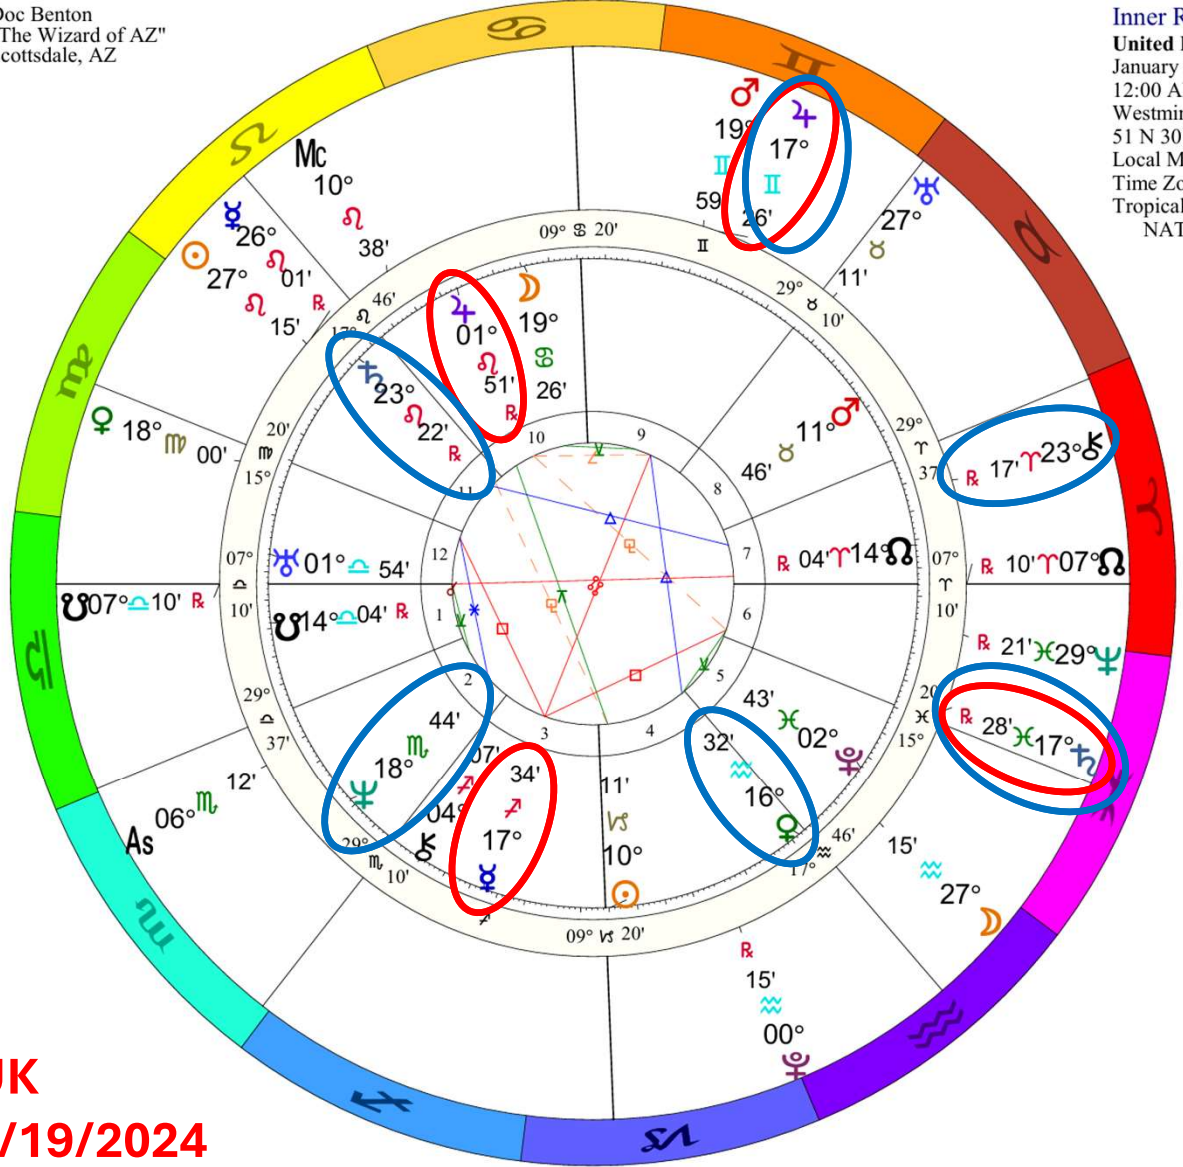

Doc Benton
"The Wizard of AZ"
Scottsdale, AZ

Inner Ring:
United Kingdom
January 1, 1801
12:00 AM
Westminster, England
51 N 30 0 W 09
Local Mean Time
Time Zone: 0 hours West
Tropical Regiomontanus
NATAL CHART

Outer Ring:
Full Moon Aug 19 2024
August 19, 2024
11:25:34 AM
Scottsdale, Arizona
33N30'33" 111W53'54"
Standard Time
Time Zone: 7 hours West
Tropical 0-Aries
Full Moon (astrological)

As♂♂	0°00'a
As♂♂	0°00'a
♃♂♂	0°05'a
♃♂♂	0°06's
♃♂♂	0°07's
♃♂♂	0°27's
♃♂♂	0°27's
♃♂♂	0°33'a
♃♂♂	0°35's
♃♂♂	0°37's
♃♂♂	0°44'a
♃♂♂	0°50'a
♃♂♂	0°54'a
♃♂♂	0°56'a
As♂♂	0°58'a

t. Saturn square n. Mercury

t. Jupiter semisquare n. Jupiter

t. Saturn sesquiquadrate n. Jupiter

t. Jupiter opposite n. Mercury

t. Chiron trine n. Saturn

t. Saturn trine n. Neptune

t. Jupiter trine Venus

UK
8/19/2024