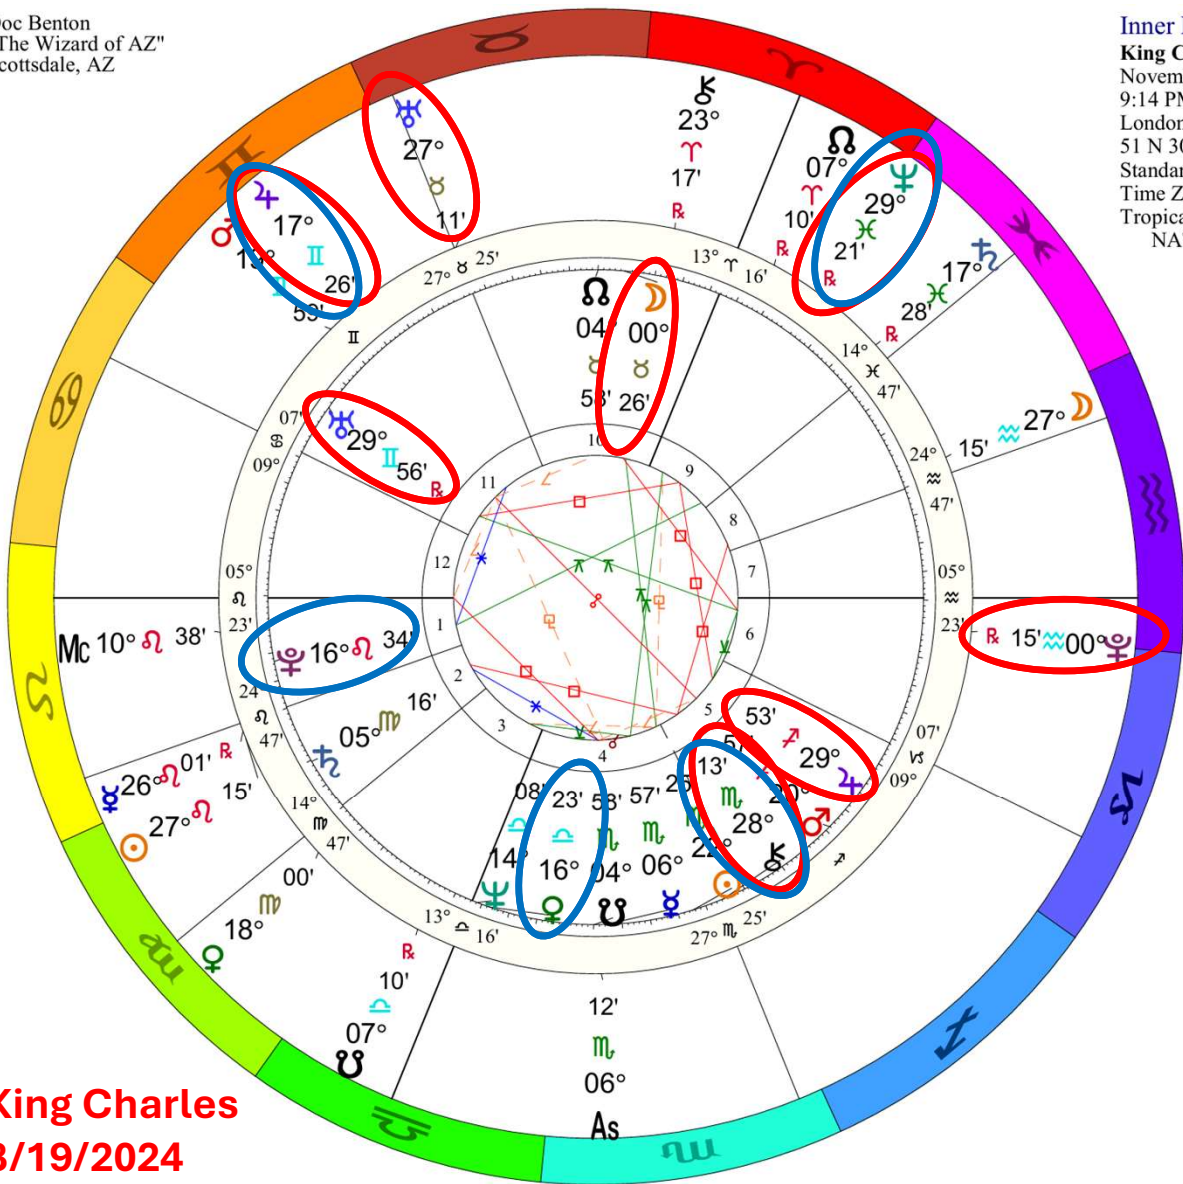

Outer Ring:
Full Moon Aug 19 2024
 August 19, 2024
 11:25:34 AM
 Scottsdale, Arizona
 33N30'33" 111W53'54"
 Standard Time
 Time Zone: 7 hours West
 Tropical 0-Aries
 Full Moon (astrological)

♄♄	0°01's
♃♄	0°01'a
♃♃	0°01'a
♃♂	0°02'a
♃♁	0°14's
♃♂	0°18's
♃♂	0°20'a
♃♁	0°22'a
♃♁	0°22'a
♃♂♃	0°32's
♃♂♃	0°33's
♃♂♃	0°41's
♃♂♃	0°52'a
♃♂♃	0°54'a
♃♂♃	0°54'a
♃♂♃	0°54'a
♃♂♃	0°54'a
♃♂♃	0°55's
♃♂♃	0°56'a
♃♂♃	0°56'a
♃♂♃	0°57'a
♃♂♃	0°58'a

t. Saturn sesquiquadrate n. Chiron

t. Jupiter sesquiquadrate n. Saturn

t. Uranus square n. Venus

t. Saturn semisquare n. Saturn

t. Jupiter semisquare n. Chiron

t. Saturn trine n. Pluto

t. Saturn sextile n. North Node

t. Chiron sextile n. Moon

**Ukraine
 8/19/2024**

Doc Benton
 "The Wizard of AZ"
 Scottsdale, AZ

Inner Ring:
King Charles III
 November 14, 1948
 9:14 PM
 London, England
 51 N 30 0 W 10
 Standard Time
 Time Zone: 0 hours West
 Tropical Regiomontanus
 NATAL CHART

Outer Ring:
Full Moon Aug 19 2024
 August 19, 2024
 11:25:34 AM
 Scottsdale, Arizona
 33N30'33" 111W53'54"
 Standard Time
 Time Zone: 7 hours West
 Tropical 0-Aries
 Full Moon (astrological)

♁♂♂	0°02's
♁♂♂	0°02's
♁♂♂	0°11's
♁♂♂	0°13'a
♁♂♂	0°13'a
♁♂♂	0°15's
♁♂♂	0°15's
♁♂♂	0°19's
♁♂♂	0°22'a
♁♂♂	0°24's
♁♂♂	0°32's
♁♂♂	0°35'a
♁♂♂	0°46'a
♁♂♂	0°49's
♁♂♂	0°52'a
♁♂♂	0°54'a
♁♂♂	0°56's
♁♂♂	0°58's
♁♂♂	0°58'a
♁♂♂	0°58'a