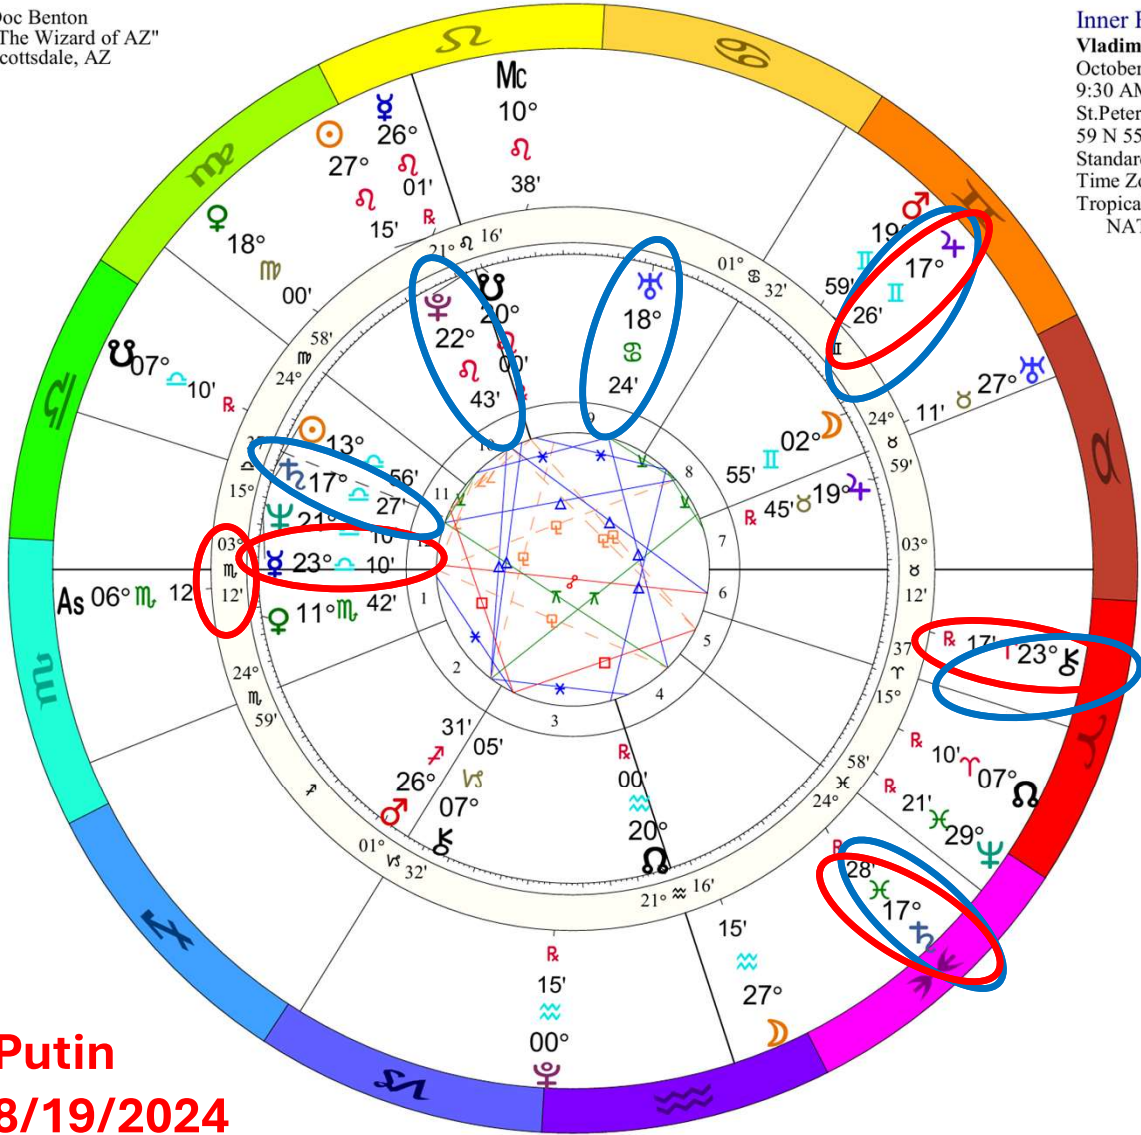

THE LUNAR MONTH FOR COUNTRIES AND PEOPLE

PART 2

**PUTIN, RUSSIA, UKRAINE, KING CHARLES, KATE
MIDDLETON, UNITED KINGDOM, POPE FRANCIS**

AUGUST 4 – SEPTEMBER 2

Doc Benton
 "The Wizard of AZ"
 Scottsdale, AZ

Inner Ring:
Vladimir Putin
 October 7, 1952
 9:30 AM
 St.Petersburg, Russian Federation
 59 N 55 30 E 18
 Standard Time
 Time Zone: 3 hours East
 Tropical Regiomontanus
 NATAL CHART

Outer Ring:
Full Moon Aug 19 2024
 August 19, 2024
 11:25:34 AM
 Scottsdale, Arizona
 33N30'33" 111W53'54"
 Standard Time
 Time Zone: 7 hours West
 Tropical 0-Aries
 Full Moon (astrological)

♁♂♂	0°00'a
♁♂♂	0°00'a
♁♂♂	0°01'a
♁♂♂	0°01'a
♁♂♂	0°05'a
♁♂♂	0°05'a
♁♂♂	0°06'a
♁♂♂	0°12's
♁♂♂	0°14's
♁♂♂	0°24'a
♁♂♂	0°30's
♁♂♂	0°33's
♁♂♂	0°33's
♁♂♂	0°33's
♁♂♂	0°34'a
♁♂♂	0°40'a
♁♂♂	0°44's
♁♂♂	0°44's
♁♂♂	0°44's
♁♂♂	0°44's
♁♂♂	0°46's
♁♂♂	0°53'a
♁♂♂	0°54'a
♁♂♂	0°54'a
♁♂♂	0°54'a
♁♂♂	0°56's
♁♂♂	0°58'a