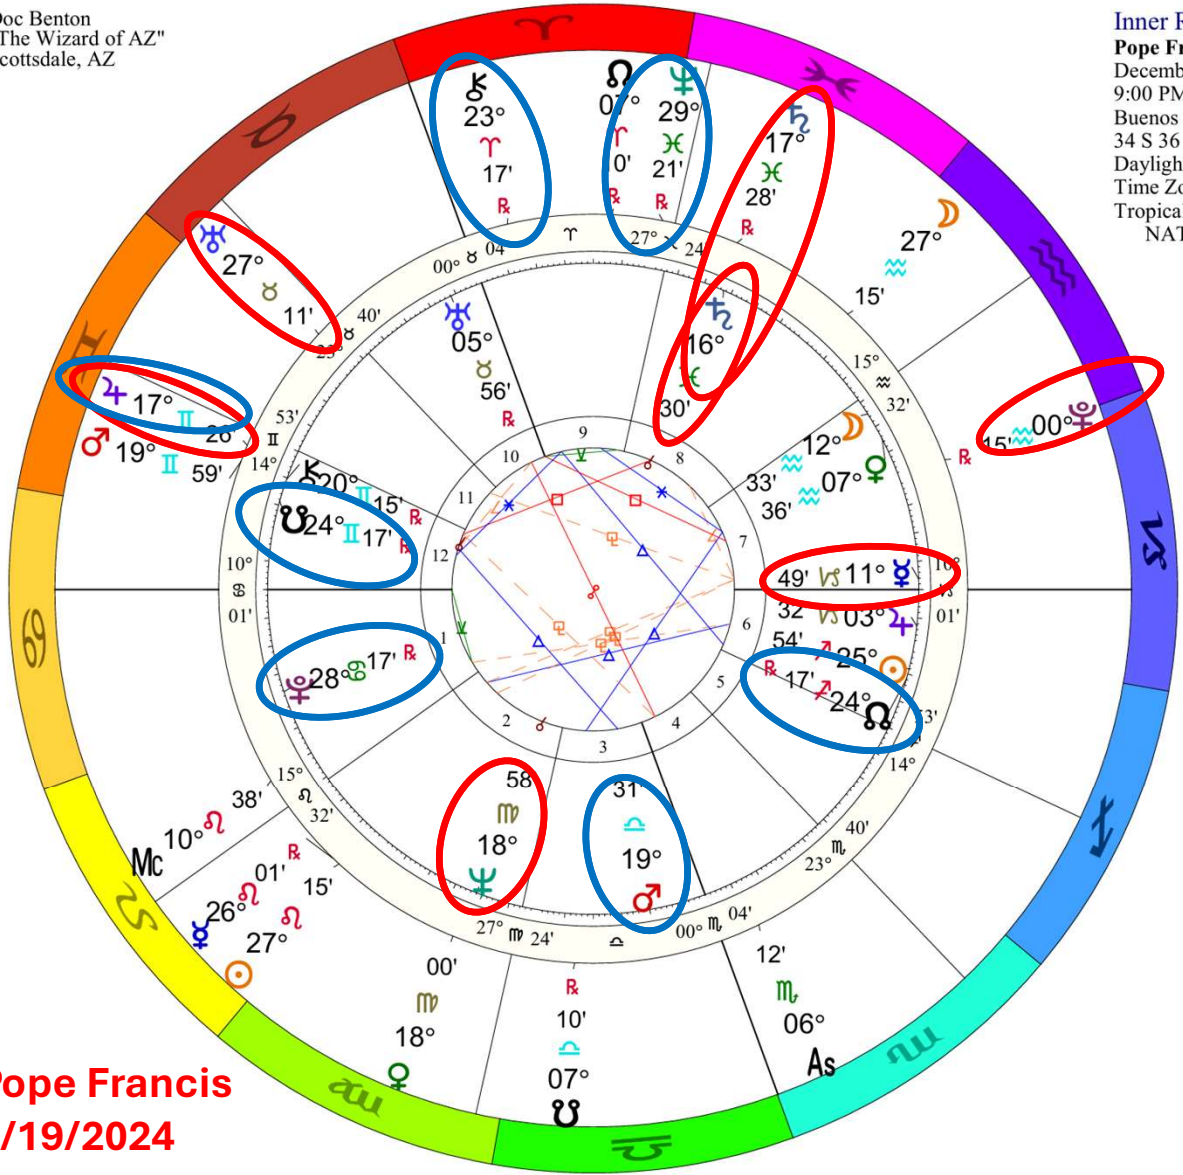

Doc Benton
"The Wizard of AZ"
Scottsdale, AZ

Inner Ring:
Pope Francis I.
December 17, 1936
9:00 PM
Buenos Aires, Argentina
34 S 36 58 W 27
Daylight Saving Time
Time Zone: 4 hours West
Tropical Regiomontanus
NATAL CHART

Outer Ring:
Full Moon Aug 19 2024
August 19, 2024
11:25:34 AM
Scottsdale, Arizona
33N30'33" 111W53'54"
Standard Time
Time Zone: 7 hours West
Tropical 0-Aries
Full Moon (astrological)

☉△♈	0°06'a
♁☐♏	0°11'a
♄♂♏	0°15'a
♃♂♏	0°16's
☉♁♁	0°16'a
♃♁♁	0°22'a
♀△♁	0°26's
♀♁♁	0°26's
♃♁☉	0°26'a
♃♁♁	0°26's
♂♁♁	0°28's
♁♁♁	0°37's
♁♁♁	0°43's
♃♁♁	0°48's
♃♁♁	0°56's
♃♁♁	0°56'a
♃♁♁	0°57's
♃♁♁	0°58'a
♃♁♁	0°58'a
♃♁♁	1°00's
♃♁♁	1°00's

Pope Francis
8/19/2024

- **t. Uranus sesquiquadrate n. Mercury**
- **t. Saturn opposite n. Neptune**
- **t. Jupiter square n. Saturn**
- **t. Saturn conjunct n. Saturn**
- **t. Jupiter square n. Neptune**
- **t. Chiron trine n. North Node**
- **t. Neptune trine n. Pluto**
- **t. Jupiter trine n. Mars**