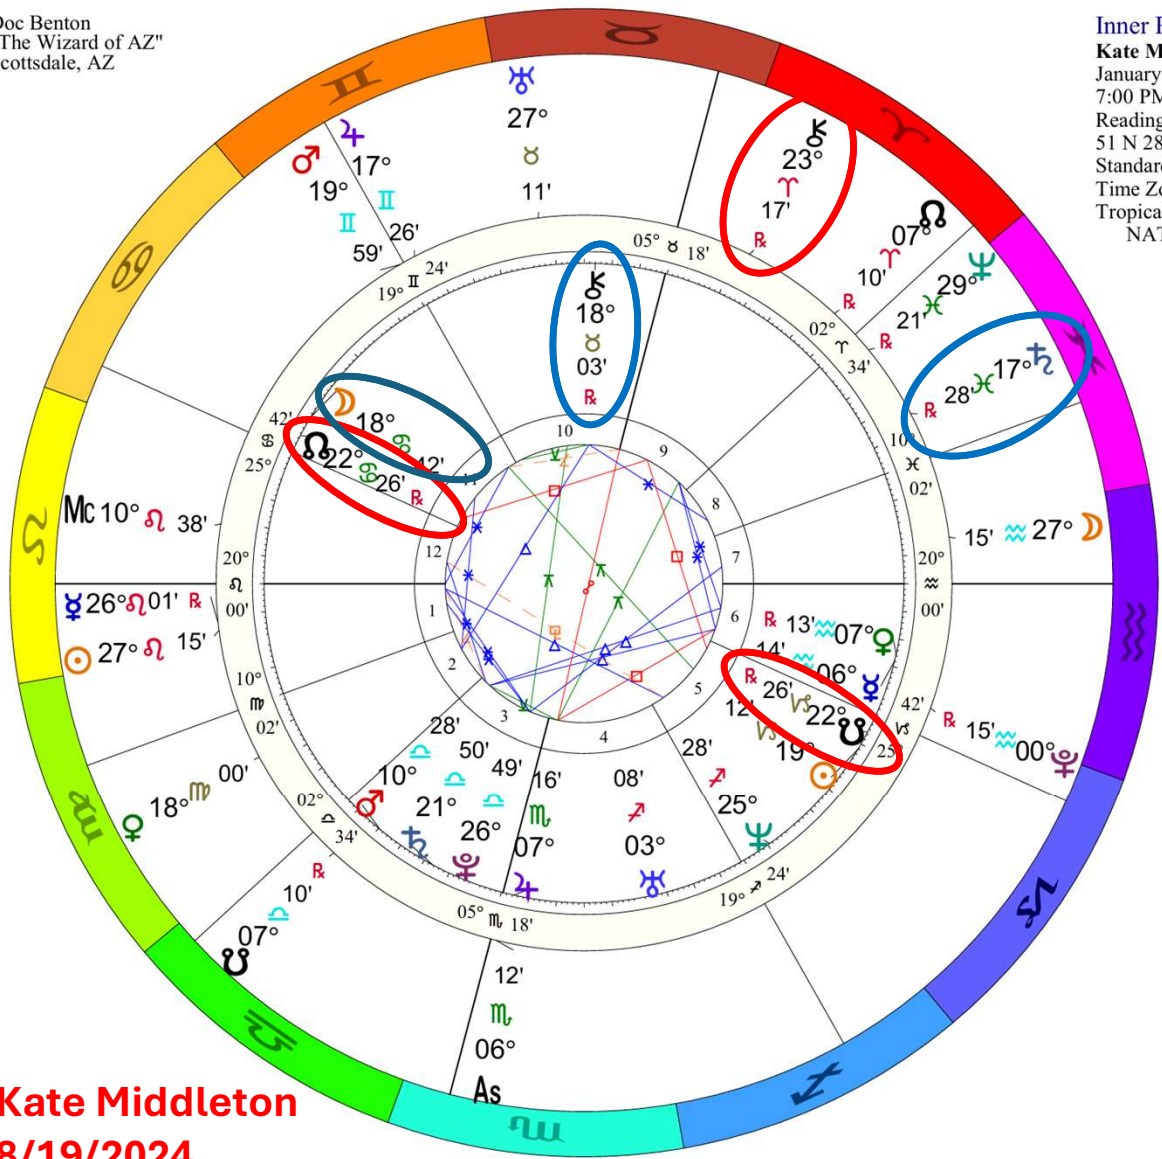

Doc Benton
"The Wizard of AZ"
Scottsdale, AZ

Inner Ring:
Kate Middleton
January 9, 1982
7:00 PM
Reading, England
51 N 28 0 W 59
Standard Time
Time Zone: 0 hours West
Tropical Regiomontanus
NATAL CHART

Outer Ring:
Full Moon Aug 19 2024
August 19, 2024
11:25:34 AM
Scottsdale, Arizona
33N30'33" 111W53'54"
Standard Time
Time Zone: 7 hours West
Tropical 0-Aries
Full Moon (astrological)

As * ♂	0°00's
♃ □ As	0°02'a
♀ △ ♃	0°03'a
♁ * ♁	0°03'a
♁ △ ♁	0°03'a
♃ ♀ ♁	0°06's
♃ ♃ ♃	0°06's
♃ ♁ Mc	0°10's
♁ * Mc	0°10's
Mc ♃ ♂	0°18's
♃ ♀ ♁	0°22'a
♃ * ☉	0°26's
♃ △ ☉	0°26's
♃ △ ♃	0°33'a
♁ ♃ ♃	0°33'a
♁ * ♃	0°35's
♁ ♃ ♃	0°37'a
♁ * ♁	0°41's
☉ ♃ ♂	0°47'a
♃ * ♃	0°48's
♁ □ ♁	0°51'a
♃ □ ♁	0°51'a
Mc ♃ As	0°54'a
♃ △ ♃	0°56'a
♃ * ♁	0°56'a

t. Chiron square n. North Node

t. Saturn trine n. Moon

t. Saturn sextile n. Chiron

Kate Middleton
8/19/2024