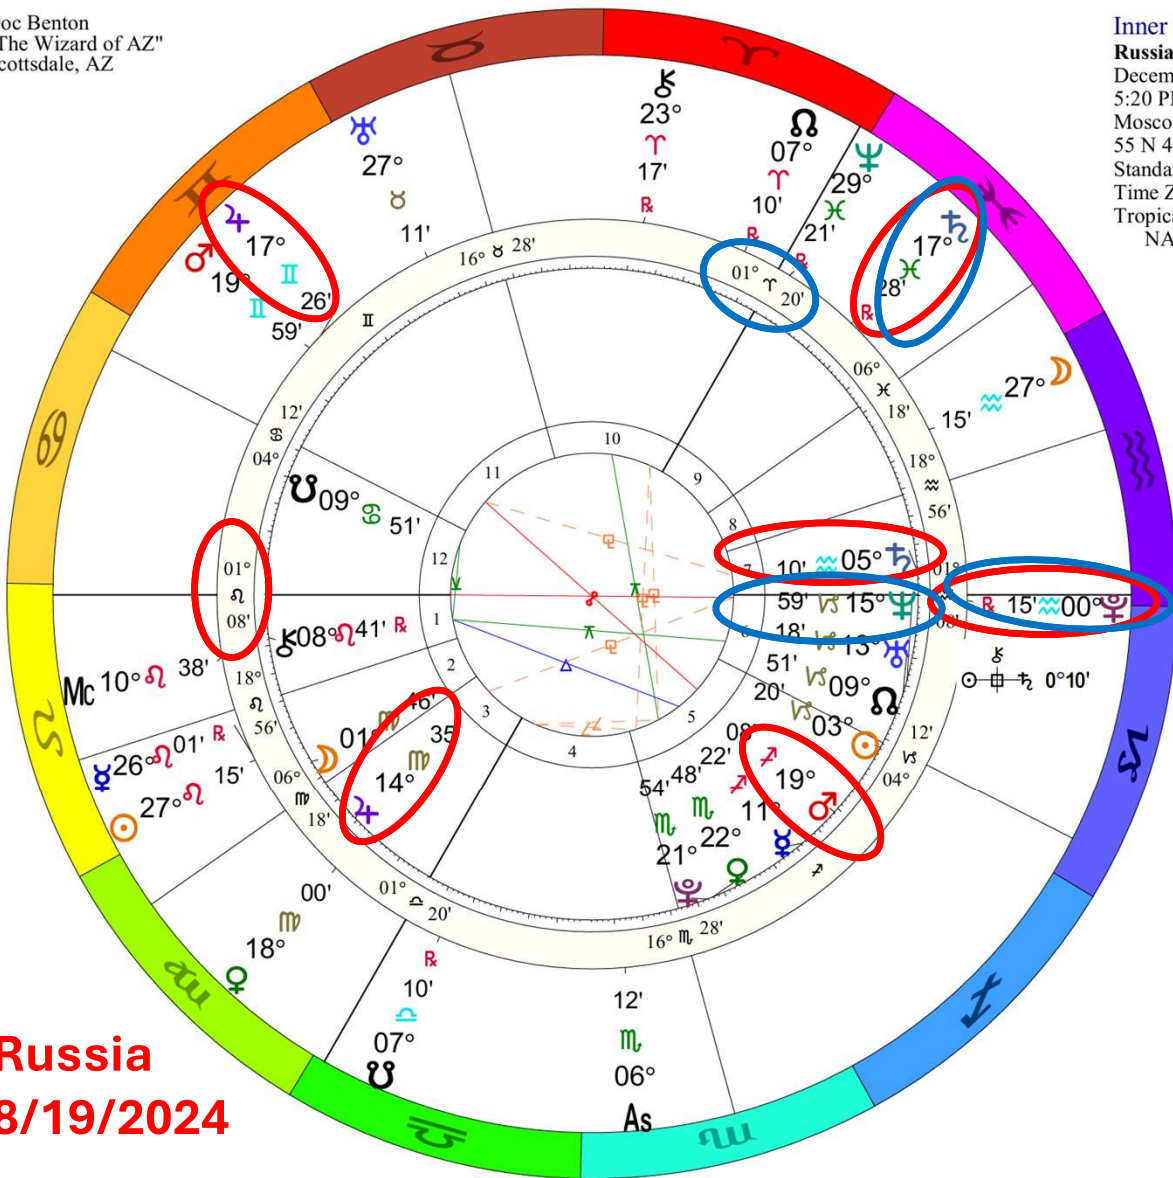

Doc Benton
"The Wizard of AZ"
Scottsdale, AZ

Inner Ring:
Russia 1991
December 25, 1991
5:20 PM
Moscow, Moskva, Russia
55 N 45 37 E 35
Standard Time
Time Zone: 2 hours East
Tropical Regiomontanus
NATAL CHART

Outer Ring:
Full Moon Aug 19 2024
August 19, 2024
11:25:34 AM
Scottsdale, Arizona
33N30'33" 111W53'54"
Standard Time
Time Zone: 7 hours West
Tropical 0-Aries
Full Moon (astrological)

♃♁♂	0°10'a
♁♁♁	0°17'a
♁♁♁	0°17'a
♁♁♁	0°29'a
♁♁♁	0°37's
♁♁♁	0°37's
♁♁♁	0°40'a
♁♁♁	0°44'a
♁♁♁	0°47's
♁♁♁	0°47's
♁♁♁	0°52'a
♁♁♁	0°53's

t. Pluto opposite n. Ascendant

t. Saturn square n. Mars

t. Pluto sesquiquadrate n. Jupiter

t. Jupiter semisquare n. Ascendant

t. Saturn sesquiquadrate n. Ascendant

t. Jupiter opposite Mars

t. Pluto sextile n. Midheaven

t. Saturn sextile n. Neptune

Russia
8/19/2024