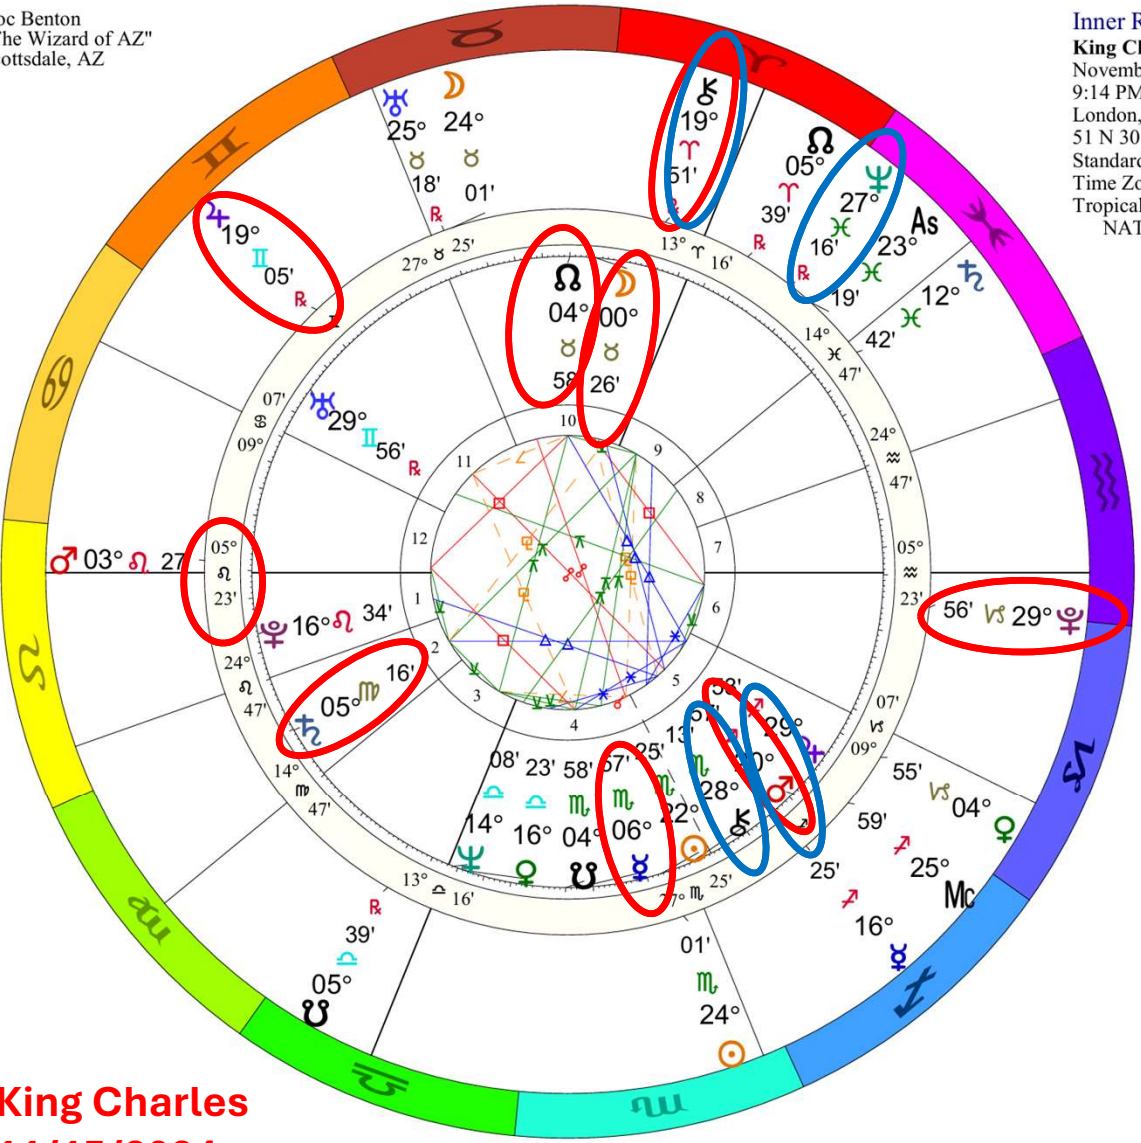

Doc Benton
"The Wizard of AZ"
Scottsdale, AZ

Inner Ring:
King Charles III
November 14, 1948
9:14 PM
London, England
51 N 30 0 W 10
Standard Time
Time Zone: 0 hours West
Tropical Regiomontanus
NATAL CHART

Outer Ring:
Full Moon Nov 15 2024
November 15, 2024
2:28:15 PM
Scottsdale, Arizona
33N30'33" 111W53'54"
Standard Time
Time Zone: 7 hours West
Tropical 0-Aries
Full Moon (astrological)

♄♁♂	0°00's
♀♁♂	0°02'a
♃♂♂	0°03'a
♁♁♂	0°03'a
♃♁♂	0°03'a
♂♁♂	0°09'a
♁♁♂	0°16'a
♁♁♂	0°16'a
♃♁♂	0°21'a
♃♁♂	0°23'a
♃♂♂	0°23'a
♃♂♂	0°25's
♁♁♂	0°28's
♁♁♂	0°30's
♁♂♂	0°34's
♁♂♂	0°42'a
♂♂♂	0°42'a
♂♂♂	0°42'a
♂♂♂	0°42'a
♂♂♂	0°53's
♂♂♂	0°53's
♂♂♂	0°57's
♂♂♂	0°59'a
♂♂♂	1°06's
15 additional	

King Charles
11/15/2024

t. Chiron sesquiquadrate n. Saturn (Nov 5)

t. Pluto square n. Moon

t. Jupiter opposite n. Mars

t. Jupiter sesquiquadrate n. Mercury

t. Jupiter semisquare n. North Node (Nov 7)

t. Jupiter semisquare n. Ascendant (Nov 2)

t. Chiron trine n. Mars

t. Neptune trine n. Chiron