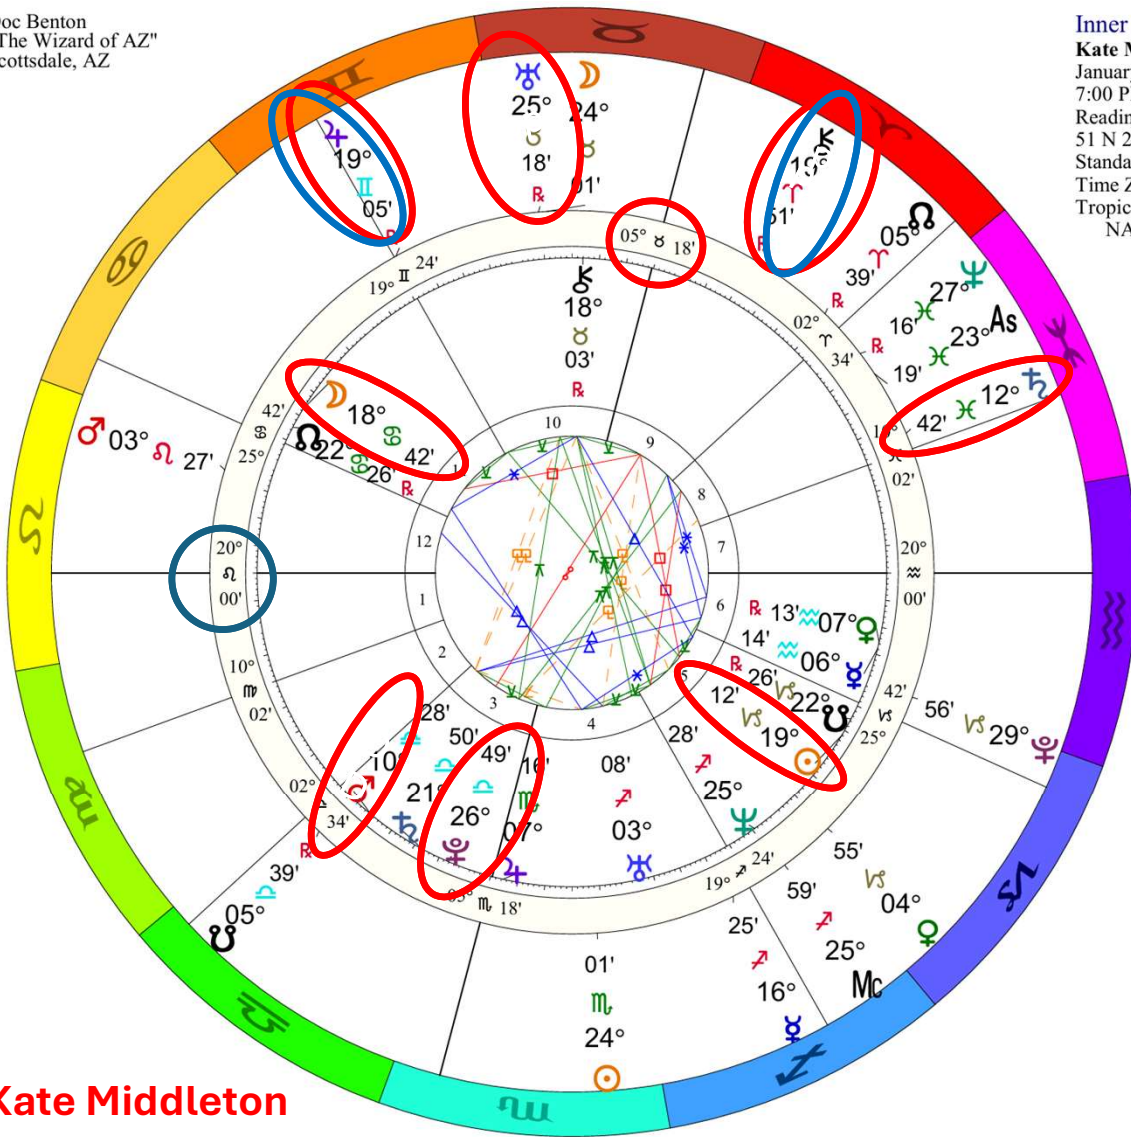

Doc Benton
"The Wizard of AZ"
Scottsdale, AZ

Inner Ring:
Kate Middleton
January 9, 1982
7:00 PM
Reading, England
51 N 28 0 W 59
Standard Time
Time Zone: 0 hours West
Tropical Region: montanus
NATAL CHART

Outer Ring:
Full Moon Nov 15 2024
November 15, 2024
2:28:15 PM
Scottsdale, Arizona
33N30'33" 111W53'54"
Standard Time
Time Zone: 7 hours West
Tropical 0-Aries
Full Moon (astrological)

As☉☉	0°05's
☉♂♂	0°07's
As♂♂	0°09's
♂♂♂	0°10's
♂♂♂	0°10's
♂♂♂	0°19's
♂♂♂	0°22'a
♂♂♂	0°22'a
♂♂♂	0°23's
♂♂♂	0°23'a
♂♂♂	0°27'a
♂♂♂	0°31's
♂♂♂	0°35's
♂♂♂	0°35's
☉♂♂	0°39'a
As♂♂	0°40'a
As♂♂	0°40'a
♂♂♂	0°50'a
♂♂♂	0°53's
♂♂♂	0°53's
♂♂♂	0°53's
♂♂♂	0°55's
♂♂♂	1°01'a
♂♂♂	1°02's
♂♂♂	1°05's
25 additional	

t. Uranus sesquiquadrate n. Mars (Nov 11)

t. Jupiter semisquare n. Midheaven (Nov 3)

t. Saturn sesquiquadrate n. Pluto

t. Chiron square n. Sun

t. Chiron square n. Moon

t. Chiron trine n. Ascendant (Nov 12)

t. Jupiter sextile n. Ascendant (Nov 6)

Kate Middleton
11/15/2024