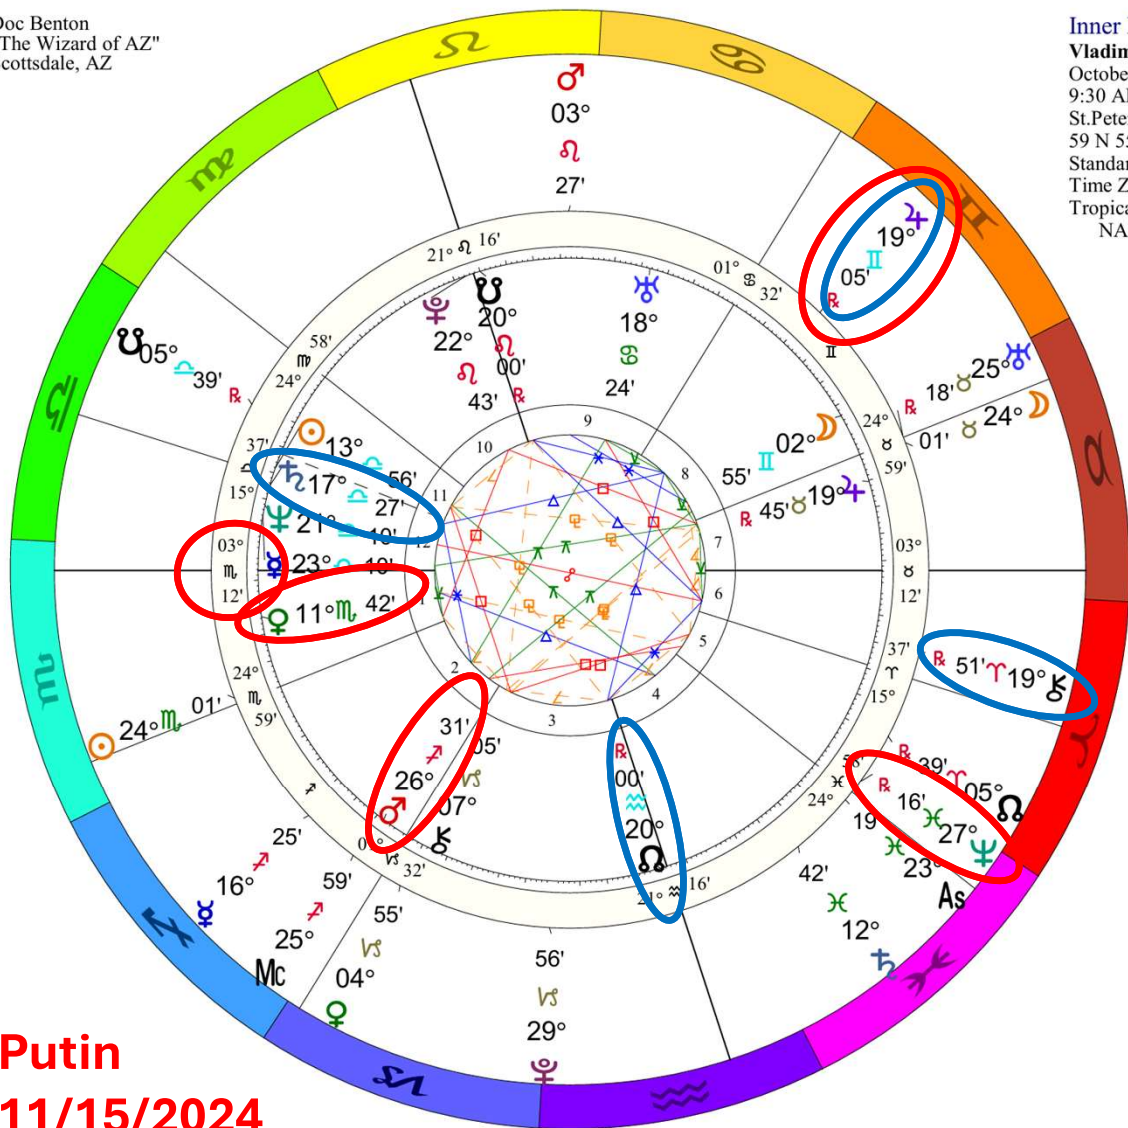

Doc Benton
"The Wizard of AZ"
Scottsdale, AZ

Inner Ring:
Vladimir Putin
October 7, 1952
9:30 AM
St.Petersburg, Russian Federation
59 N 55 30 E 18
Standard Time
Time Zone: 3 hours East
Tropical Regiomontanus
NATAL CHART

Outer Ring:
Full Moon Nov 15 2024
November 15, 2024
2:28:15 PM
Scottsdale, Arizona
33N30'33" 111W53'54"
Standard Time
Time Zone: 7 hours West
Tropical 0-Aries
Full Moon (astrological)

♄♁	0°05'a
♃♁	0°05'a
♃♂	0°06's
♃♁♂	0°08's
♃♁♂	0°09'a
♃♁♂	0°10's
♁♁♂	0°15'a
♁♁♂	0°32'a
♁♁♂	0°32'a
♁♁♂	0°34'a
♁♁♂	0°36's
♁♁♂	0°37's
♁♁♂	0°37's
♁♁♂	0°40's
♁♁♂	0°40's
♁♁♂	0°40's
♁♁♂	0°40's
♁♁♂	0°40's
♁♁♂	0°41'a
♁♁♂	0°43'a
♁♁♂	0°45'a
♁♁♂	0°50's
♁♁♂	0°50'a
♁♁♂	0°52'a
23 additional	

Putin
11/15/2024

t. Neptune
sesquiquadrate n. Venus

t. Neptune square n. Mars

t. Jupiter sesquiquadrate
n. Ascendant (Nov 23)

t. Chiron sextile n. North
Node (Nov 11)

t. Jupiter trine n. North
Node (Nov 6)

t. Jupiter trine n. Saturn
(Nov 28)