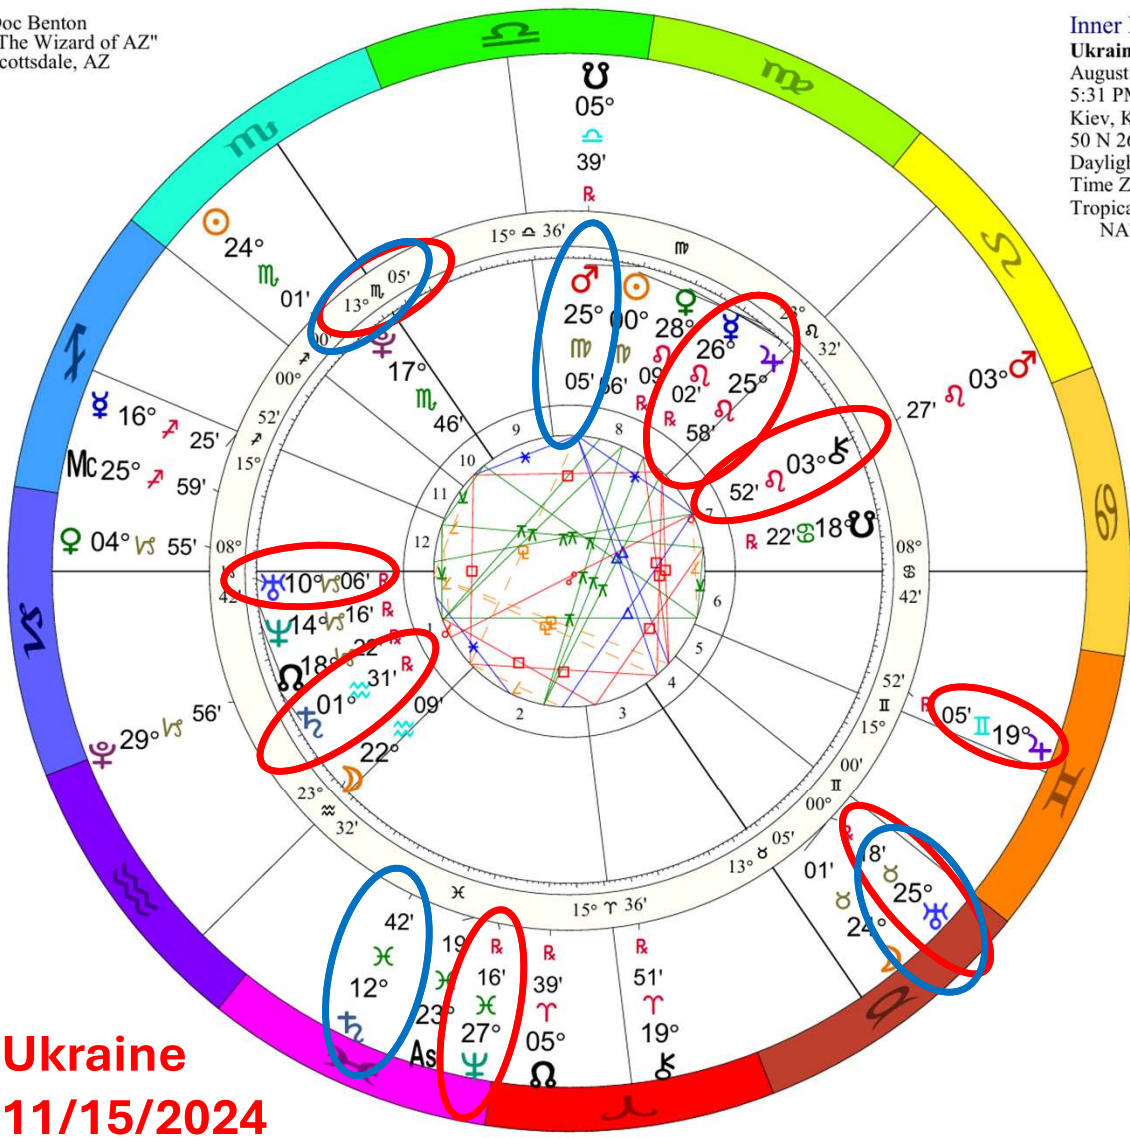

Doc Benton
"The Wizard of AZ"
Scottsdale, AZ

Inner Ring:
Ukraine Independence
August 24, 1991
5:31 PM
Kiev, Kijev, Ukraine
50 N 26 30 E 31
Daylight Saving Time
Time Zone: 2 hours East
Tropical Regiomontanus
NATAL CHART

Outer Ring:
Full Moon Nov 15 2024
November 15, 2024
2:28:15 PM
Scottsdale, Arizona
33N30'33" 111W53'54"
Standard Time
Time Zone: 7 hours West
Tropical 0-Aries
Full Moon (astrological)

♃Δ♁	0°00's
♃Δ♁	0°03'a
♃♃	0°07'a
♃♃	0°11'a
♃Δ♃	0°12'a
♃♃	0°12'a
♃♃	0°19'a
♃♃	0°19'a
♁Δ♃	0°24's
♃♃	0°25'a
♃♃	0°41's
♃♃	0°42'a
♃♃	0°42'a
♃♃	0°44'a
♁♃	0°49's
♃♃	0°53'a
♃♃	0°54's
♃♃	1°00's
♃♃	1°03's
♃♃	1°04'a
♃♃	1°04'a
♃♃	1°06'a
♃♃	1°06'a
♃♃	1°10's
♃♃	1°14's
21 additional	

t. Neptune sesquiquadrate n. Midheaven

t. Uranus square n. Mercury

t. Uranus square n. Jupiter

t. Uranus sesuiquadrate n. Uranus (Nov 20)

t. Jupiter semisquare n. Chiron (Nov 17)

t. Jupiter sesquiquadrate n. Saturn

t. Uranus trine n. Mars (Nov 20)

t. Saturn trine n. Midheaven

**Ukraine
11/15/2024**