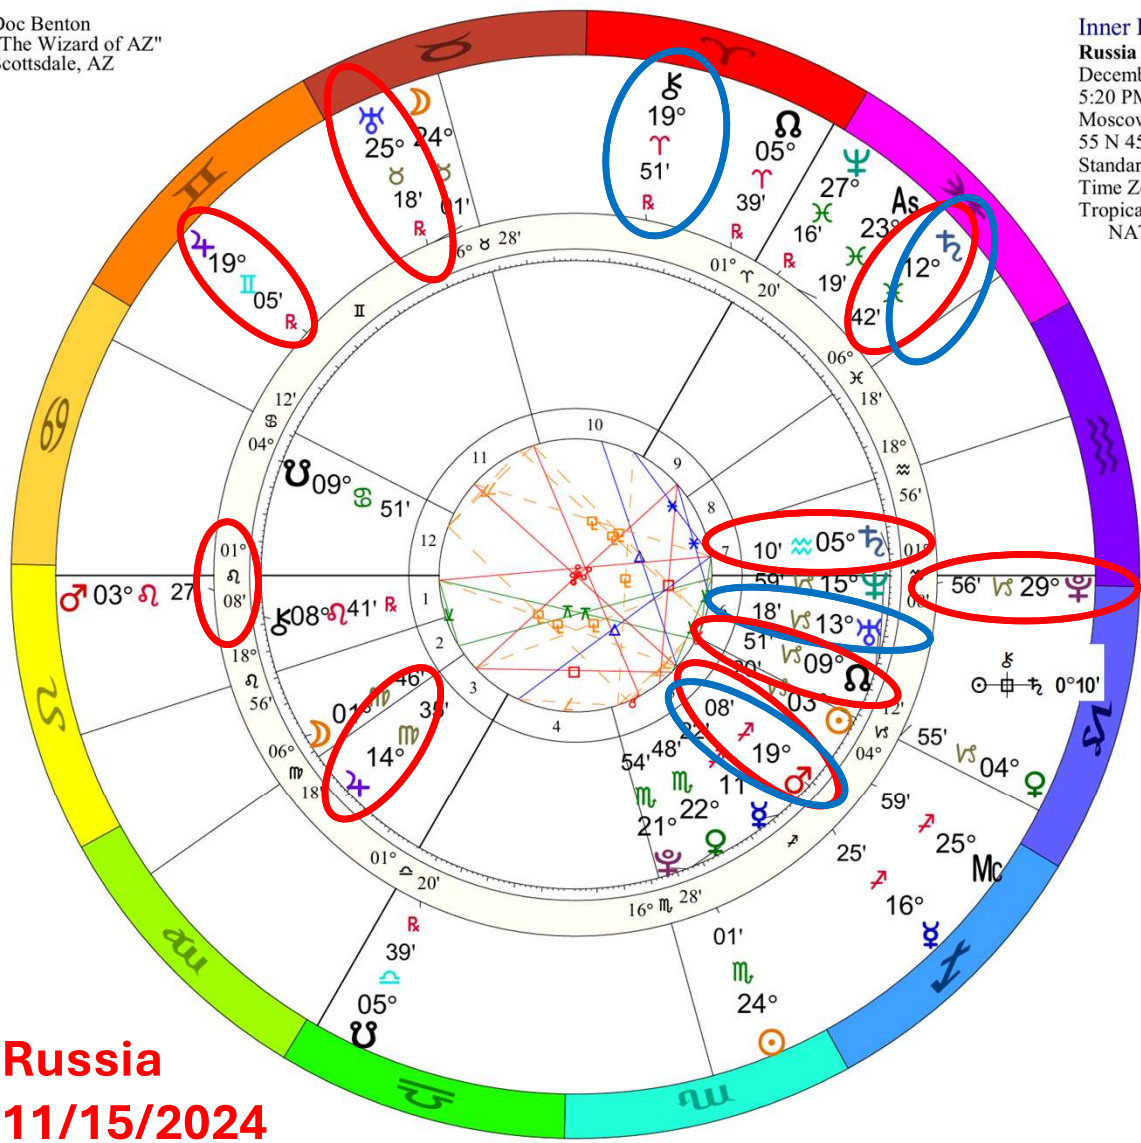

Doc Benton
"The Wizard of AZ"
Scottsdale, AZ

Inner Ring:
Russia 1991
December 25, 1991
5:20 PM
Moscow, Moskva, Russia
55 N 45 37 E 35
Standard Time
Time Zone: 2 hours East
Tropical Regiomontanus
NATAL CHART

Outer Ring:
Full Moon Nov 15 2024
November 15, 2024
2:28:15 PM
Scottsdale, Arizona
33N30'33" 111W53'54"
Standard Time
Time Zone: 7 hours West
Tropical 0-Aries
Full Moon (astrological)

♂♂♂	0°03's
♂♂♂	0°07'a
♂♂♂	0°15'a
♂♂♂	0°17'a
♂♂♂	0°21'a
♂♂♂	0°22'a
♂♂♂	0°26's
♂♂♂	0°26'a
♂♂♂	0°26'a
♂♂♂	0°30'a
♂♂♂	0°30'a
♂♂♂	0°31's
♂♂♂	0°37's
♂♂♂	0°41's
♂♂♂	0°43'a
♂♂♂	0°51'a
♂♂♂	0°51'a
♂♂♂	0°51'a
♂♂♂	0°51'a
♂♂♂	1°05's
♂♂♂	1°12's
♂♂♂	1°13's
♂♂♂	1°13'a
♂♂♂	1°14's
♂♂♂	1°14's
10 additional	

t. Pluto sesquiquadrate n. Jupiter

t. Jupiter sesquiquadrate n. Saturn (Nov 5)

t. Uranus sesquiquadrate n. Node (Nov 26)

t. Jupiter opposite n. Mars (Nov 15)

t. Pluto opposite n. Ascendant

t. Saturn sextile n. Uranus

t. Chiron trine n. Mars

Russia
11/15/2024