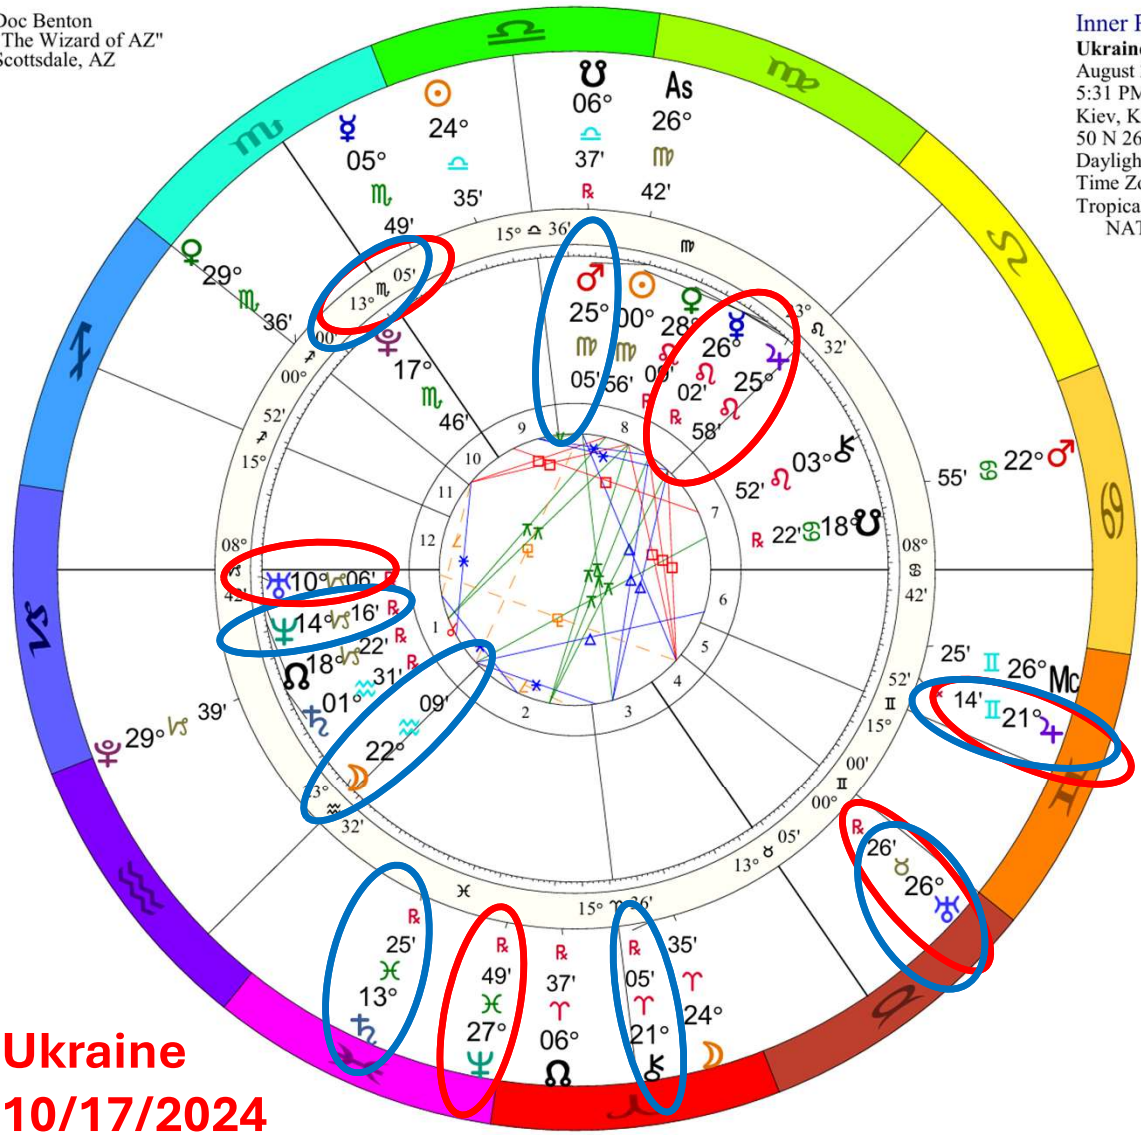

Doc Benton
"The Wizard of AZ"
Scottsdale, AZ

Inner Ring:
Ukraine Independence
August 24, 1991
5:31 PM
Kiev, Kijev, Ukraine
50 N 26 30 E 31
Daylight Saving Time
Time Zone: 2 hours East
Tropical Regiomontanus
NATAL CHART

Outer Ring:
Full Moon Oct 17 2024
October 17, 2024
4:26:09 AM
Scottsdale, Arizona
33N30'33" 111W53'54"
Standard Time
Time Zone: 7 hours West
Tropical 0-Aries
Full Moon (astrological)

♁♁♂	0°17's
♁♁♂	0°19'a
♂♂♂	0°20's
♂♂♂	0°20'a
♂♂♂	0°23's
♂♂♂	0°24's
♂♂♂	0°27's
♂♂♂	0°28'a
♂♂♂	0°30'a
♂♂♂	0°30'a
♂♂♂	0°32's
♂♂♂	0°32's
♂♂♂	0°40's
♂♂♂	0°43's
♂♂♂	0°46'a
♂♂♂	0°51's
♂♂♂	1°20'a
♂♂♂	1°20's
♂♂♂	1°20'a
♂♂♂	1°21'a
♂♂♂	1°23'a
♂♂♂	1°23'a
15 additional	

t. Neptune sesquiquadrate n. Midheaven

t. Uranus square n. Mercury

t. Uranus square n. Jupiter

t. Uranus sesuiquadrate n. Uranus

t. Chiron sextile n. Moon

t. Saturn sextile n. Neptune

t. Jupiter trine n. Moon

t. Saturn trine n. Midheaven

t. Uranus trine n. Mars

Ukraine
10/17/2024