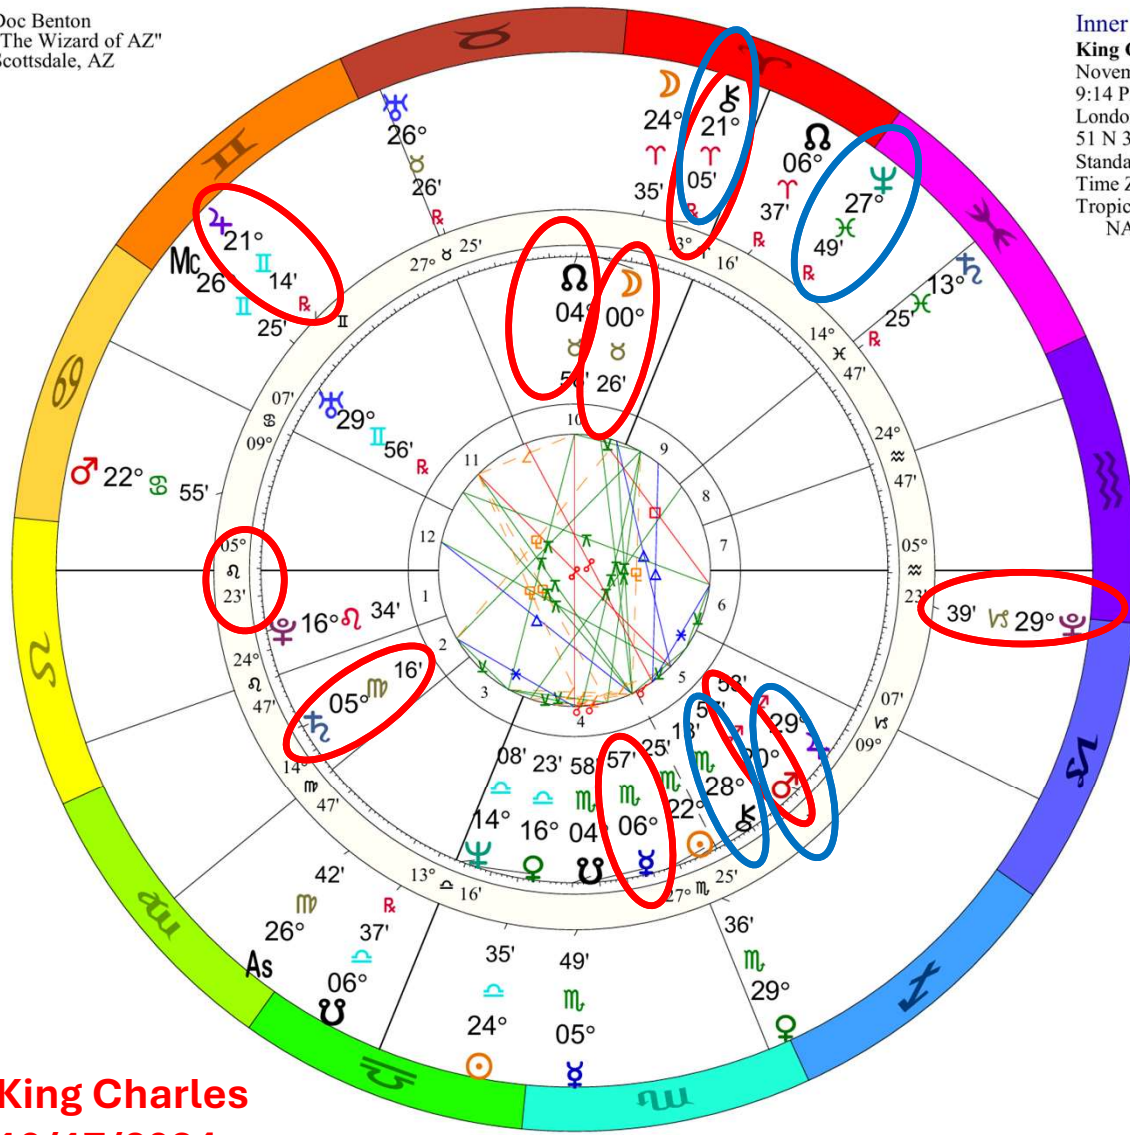

**t. Jupiter trine n. Moon**

**t. Saturn trine n. Midheaven**

**t. Uranus trine n. Mars**

**Ukraine**  
**10/17/2024**

# Ukraine Independence NATAL CHART

Transit to Natal:

Doc Benton  
 "The Wizard of AZ"  
 Scottsdale, AZ

Inner Ring:  
**King Charles III**  
 November 14, 1948  
 9:14 PM  
 London, England  
 51 N 30 0 W 10  
 Standard Time  
 Time Zone: 0 hours West  
 Tropical Regiomontanus  
 NATAL CHART

Outer Ring:  
**Full Moon Oct 17 2024**  
 October 17, 2024  
 4:26:09 AM  
 Scottsdale, Arizona  
 33N30'33" 111W53'54"  
 Standard Time  
 Time Zone: 7 hours West  
 Tropical 0-Aries  
 Full Moon (astrological)