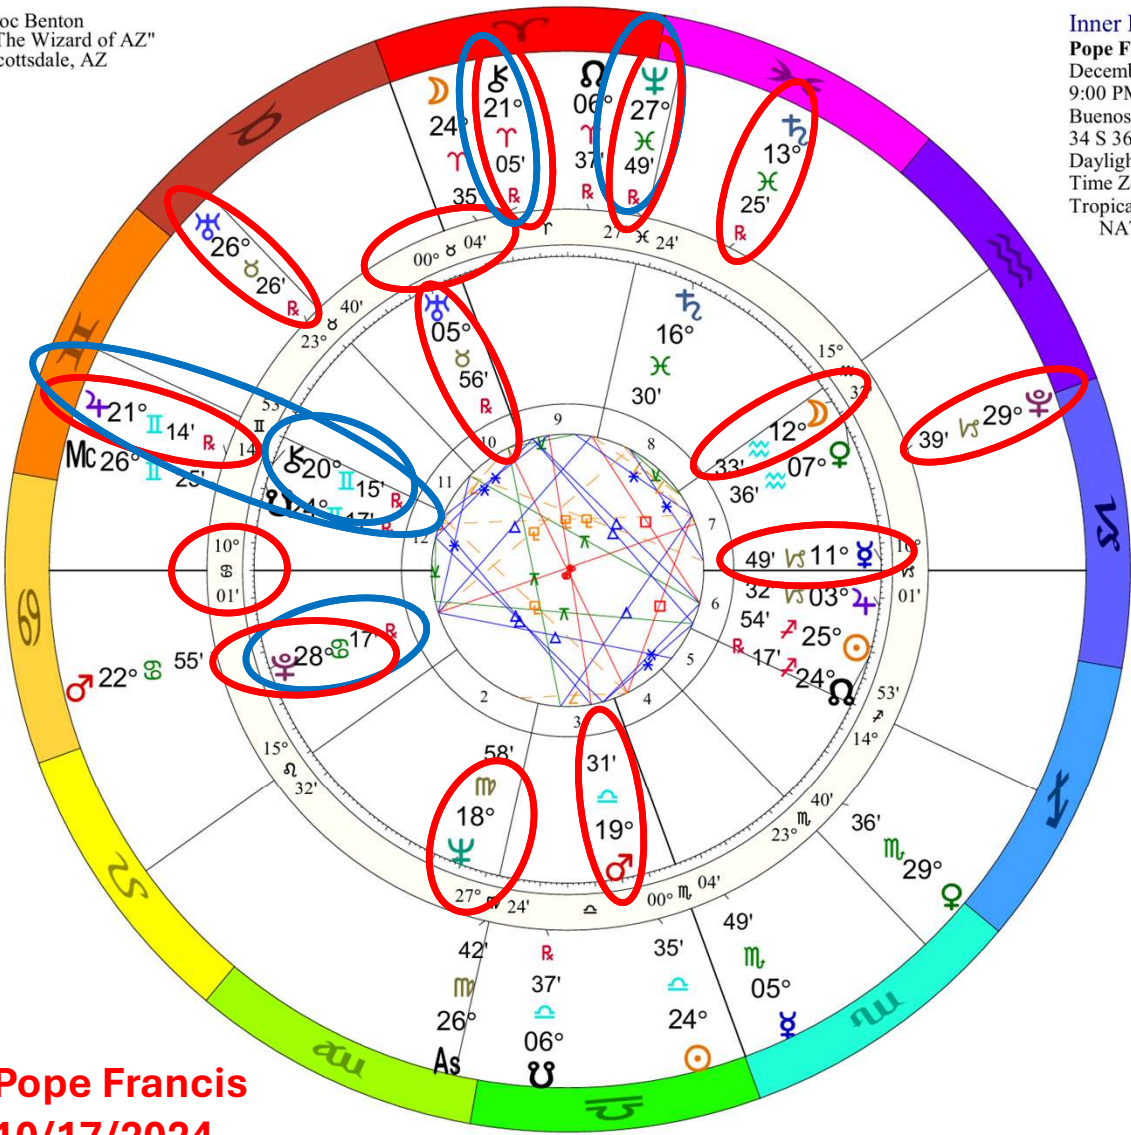

# United Kingdom NATAL CHART

Transit to Natal:

2024	Oct		Nov	
♃♌♂ (26♌45, 11♌45)			[Red bar from Oct 26 to Nov 26]	
♃♌♂ (25♌11, 10♌11)			[Red bar from Oct 25 to Nov 18] 18	
♃♌♂ (19♌26, 19♌26)			[Red bar from Oct 19 to Nov 28] 28	
♃♌♂ (11♌45, 11♌45)			[Blue bar from Nov 11 to Nov 21]	
♃♌♂ (19♌07, 4♌07)			[Red bar from Nov 19 to Nov 29]	
♃♌♂ (24♌20, 9♌20)			[Red bar from Nov 24 to Nov 30]	
♃♌♂ (17♌34, 17♌34)			[Red bar from Nov 17 to Nov 27] 27	
♃♌♂ (16♌51, 1♌51)			[Red bar from Nov 16 to Nov 22]	
♃♌♂ (16♌32, 16♌32)			[Blue bar from Nov 16 to Nov 17]	
2024	Oct		Nov	

Outer Ring:  
**Full Moon Oct 17 2024**  
 October 17, 2024  
 4:26:09 AM  
 Scottsdale, Arizona  
 33N30'33" 111W53'54"  
 Standard Time  
 Time Zone: 7 hours West  
 Tropical 0-Aries  
 Full Moon (astrological)