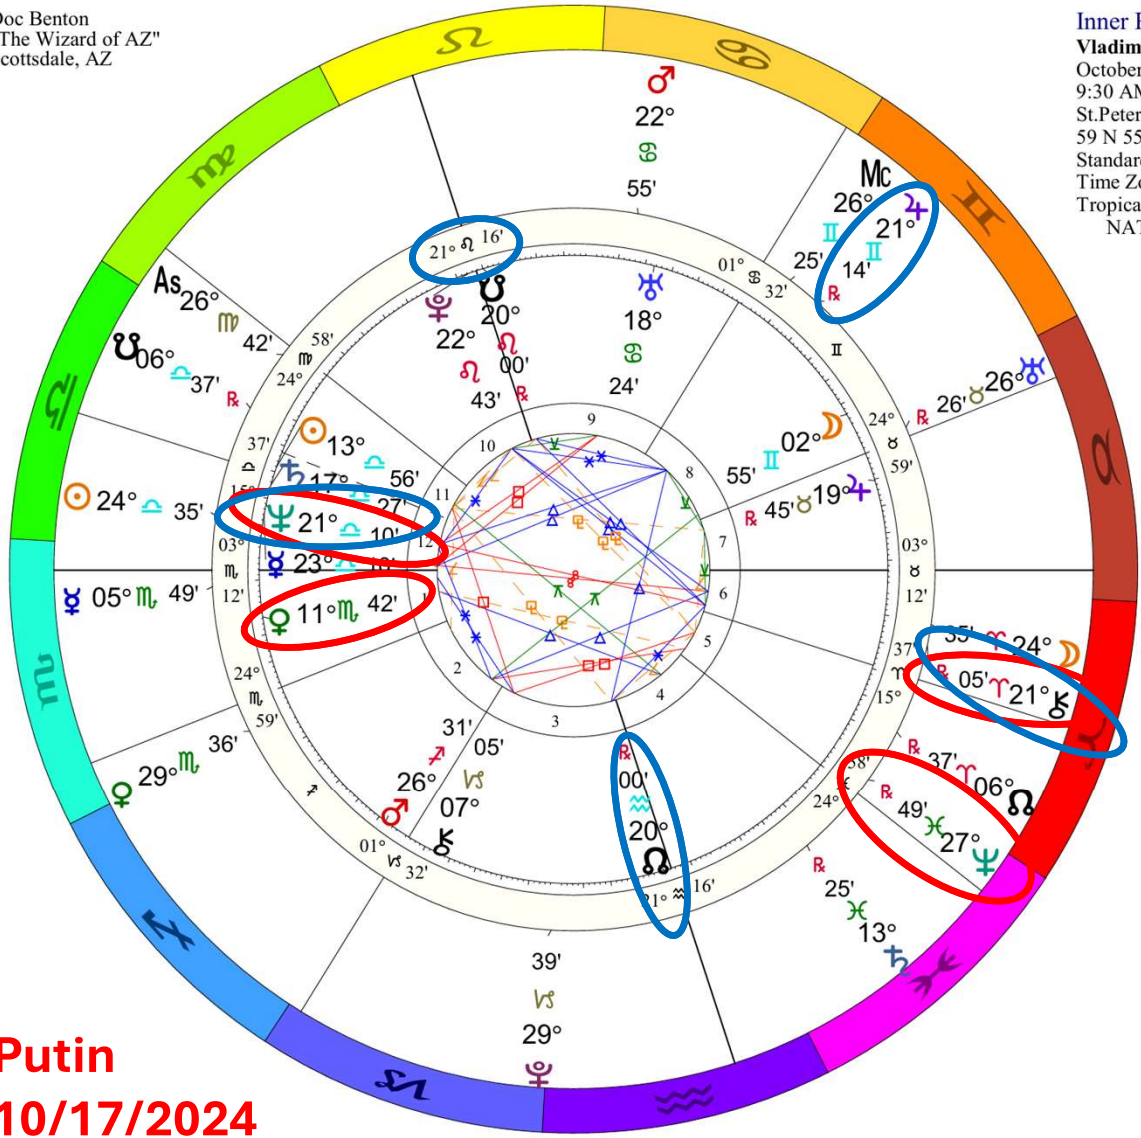

# **THE LUNAR MONTH FOR COUNTRIES AND PEOPLE**

## **PART 2**

**PUTIN, RUSSIA, UKRAINE, KING CHARLES, KATE  
MIDDLETON, UNITED KINGDOM, POPE FRANCIS**

**OCTOBER 2 – NOVEMBER 1**

Doc Benton  
 "The Wizard of AZ"  
 Scottsdale, AZ

Inner Ring:  
**Vladimir Putin**  
 October 7, 1952  
 9:30 AM  
 St.Petersburg, Russian Federation  
 59 N 55 30 E 18  
 Standard Time  
 Time Zone: 3 hours East  
 Tropical Regiomontanus  
 NATAL CHART

Outer Ring:  
**Full Moon Oct 17 2024**  
 October 17, 2024  
 4:26:09 AM  
 Scottsdale, Arizona  
 33N30'33" 111W53'54"  
 Standard Time  
 Time Zone: 7 hours West  
 Tropical 0-Aries  
 Full Moon (astrological)