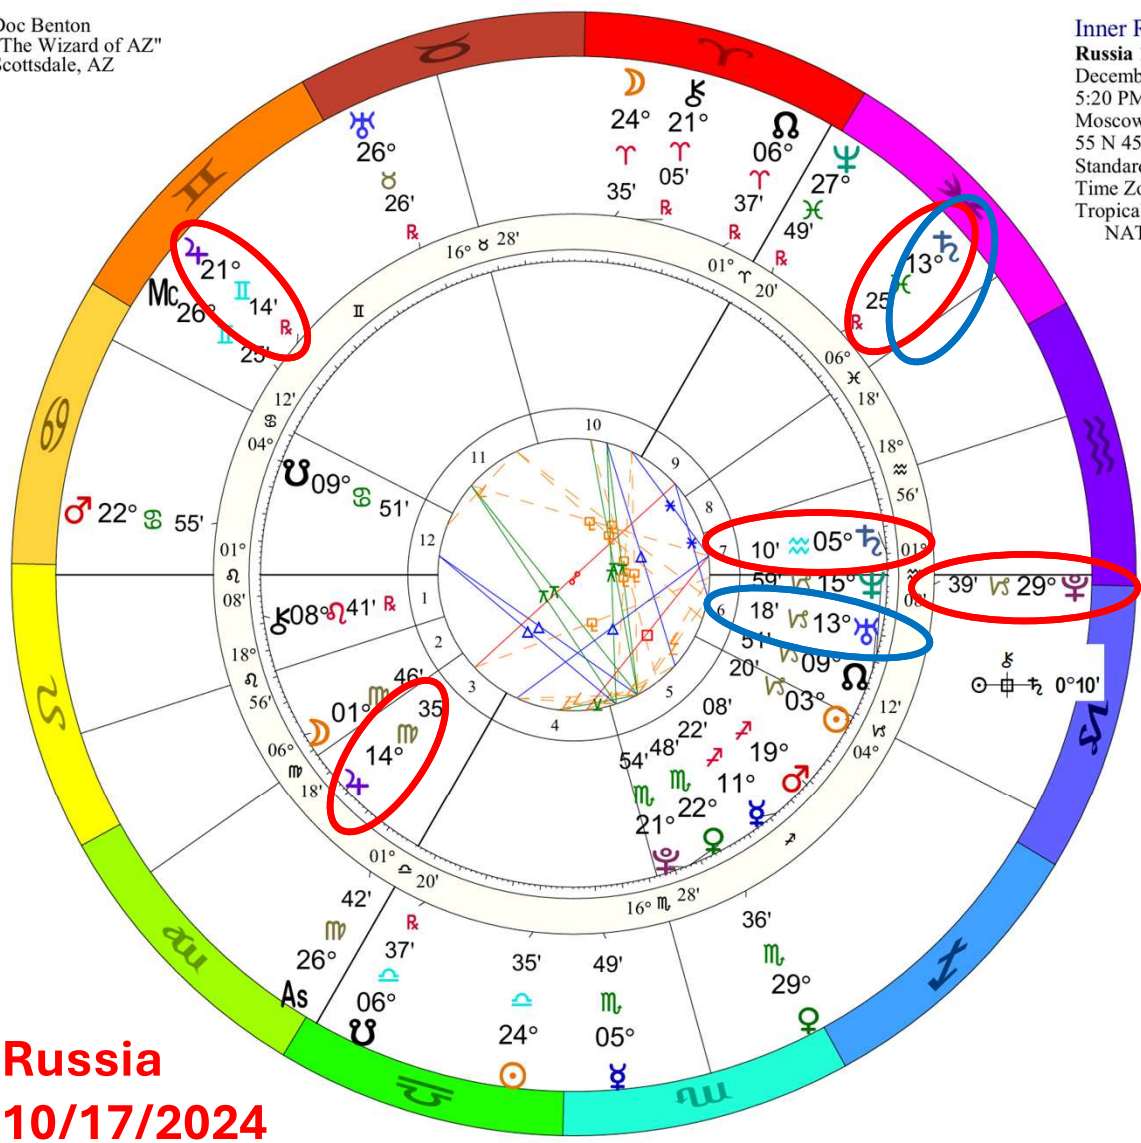

Doc Benton
"The Wizard of AZ"
Scottsdale, AZ

Inner Ring:
Russia 1991
December 25, 1991
5:20 PM
Moscow, Moskva, Russia
55 N 45 37 E 35
Standard Time
Time Zone: 2 hours East
Tropical Regiomontanus
NATAL CHART

Outer Ring:
Full Moon Oct 17 2024
October 17, 2024
4:26:09 AM
Scottsdale, Arizona
33N30'33" 111W53'54"
Standard Time
Time Zone: 7 hours West
Tropical 0-Aries
Full Moon (astrological)

♃♁♂	0°04'a
♂*♃	0°06'a
♀♁♂	0°07'a
♂♁♂	0°17's
♂♁♂	0°17's
♃♁♂	0°39's
♂♁♂	0°40's
♂♁♂	0°48's
♂♁♂	1°02's
♃♁♂	1°04'a
♂♁♂	1°10's
♀♁♂	1°11's
♀♁♂	1°11's
♂♁♂	1°18's
♂♁♂	1°23'a
♃*♁	1°27'a
♃♁♂	1°27'a
♂♁♂	1°29's
♂♁♂	1°32's
♀♁♂	1°34's
♂♁♂	1°35'a
♂♁♂	1°35'a
♂♁♂	1°41's
♂♁♂	1°41's
♀♁♂	1°42's
7 additional	

- **t. Pluto sesquiquadrate n. Jupiter**
- **t. Saturn opposite n. Jupiter**
- **t. Jupiter sesquiquadrate n. Saturn**
- **t. Saturn sextile n. Uranus**

Russia
10/17/2024