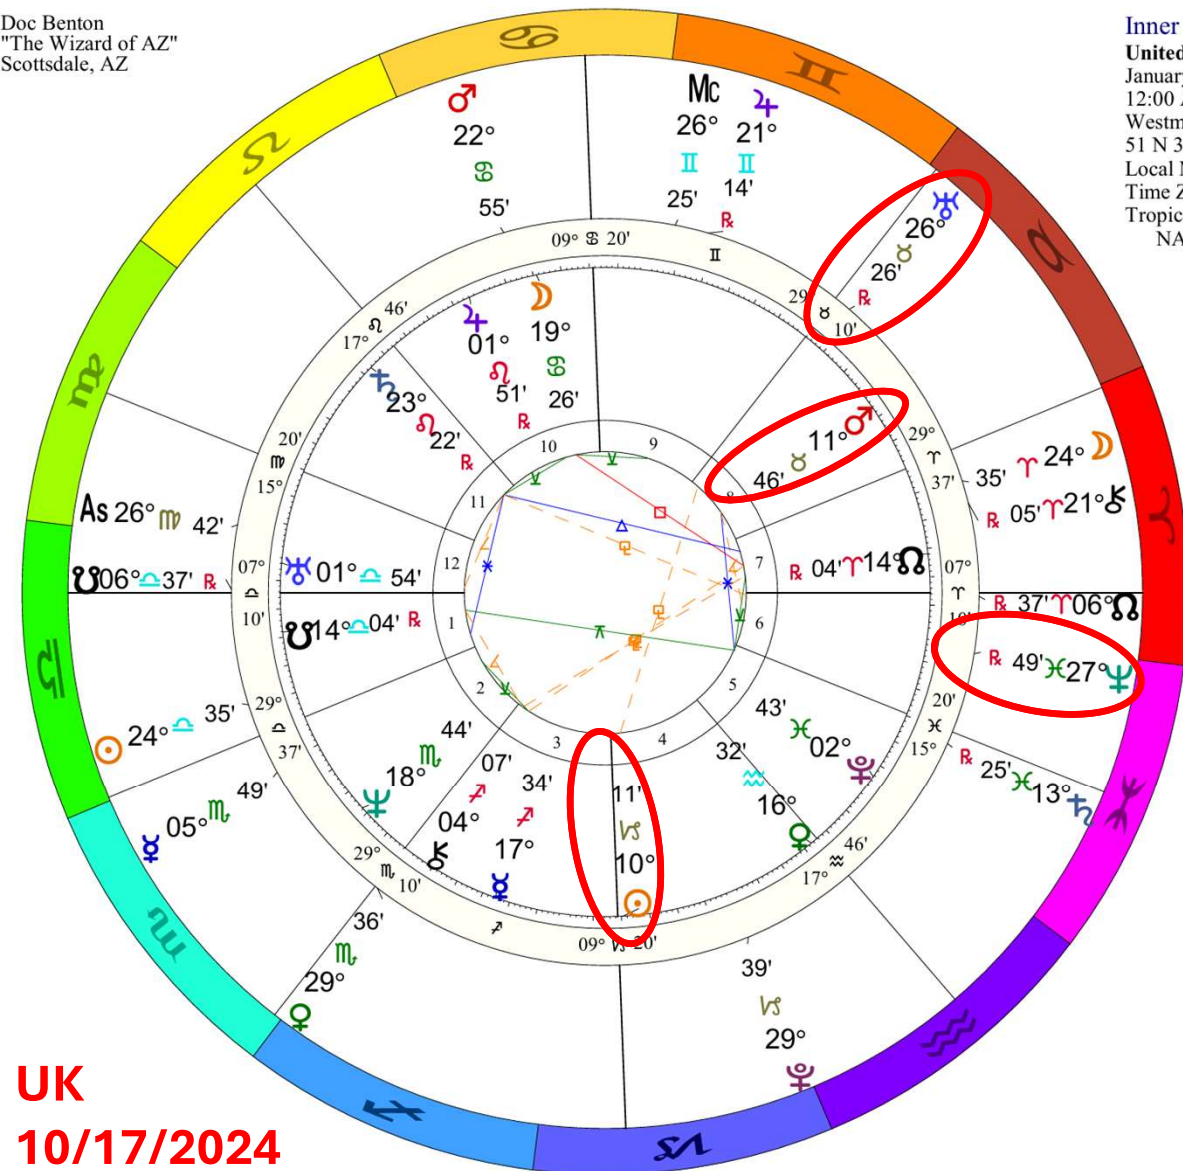

Doc Benton
"The Wizard of AZ"
Scottsdale, AZ

Inner Ring:
United Kingdom
January 1, 1801
12:00 AM
Westminster, England
51 N 30 0 W 09
Local Mean Time
Time Zone: 0 hours West
Tropical Regiomontanus
NATAL CHART

**t. Neptune
semisquare n. Mars**

**t. Uranus
sesquiquadrate n.
Sun**

Outer Ring:
Full Moon Oct 17 2024
October 17, 2024
4:26:09 AM
Scottsdale, Arizona
33N30'33" 111W53'54"
Standard Time
Time Zone: 7 hours West
Tropical 0-Aries
Full Moon (astrological)

♂♂As	0°04'a
♂♂Mc	0°20'a
♂♂♂	0°27'a
♂♂♂	0°32's
♂♂♂	0°32's
♂♂♂	0°33's
♂♂♂	0°33's
♂♂♂	0°39'a
♂♂♂	0°39'a
♂♂♂	1°03'a
♂♂♂	1°13's
♂♂♂	1°13's
♂♂♂	1°15'a
♂♂♂	1°21's
♂♂♂	1°39'a
♂♂♂	1°39'a
♂♂♂	1°42's
♂♂♂	1°45'a
♂♂♂	1°45'a
♂♂♂	1°48'a
♂♂♂	1°58'a

**UK
10/17/2024**