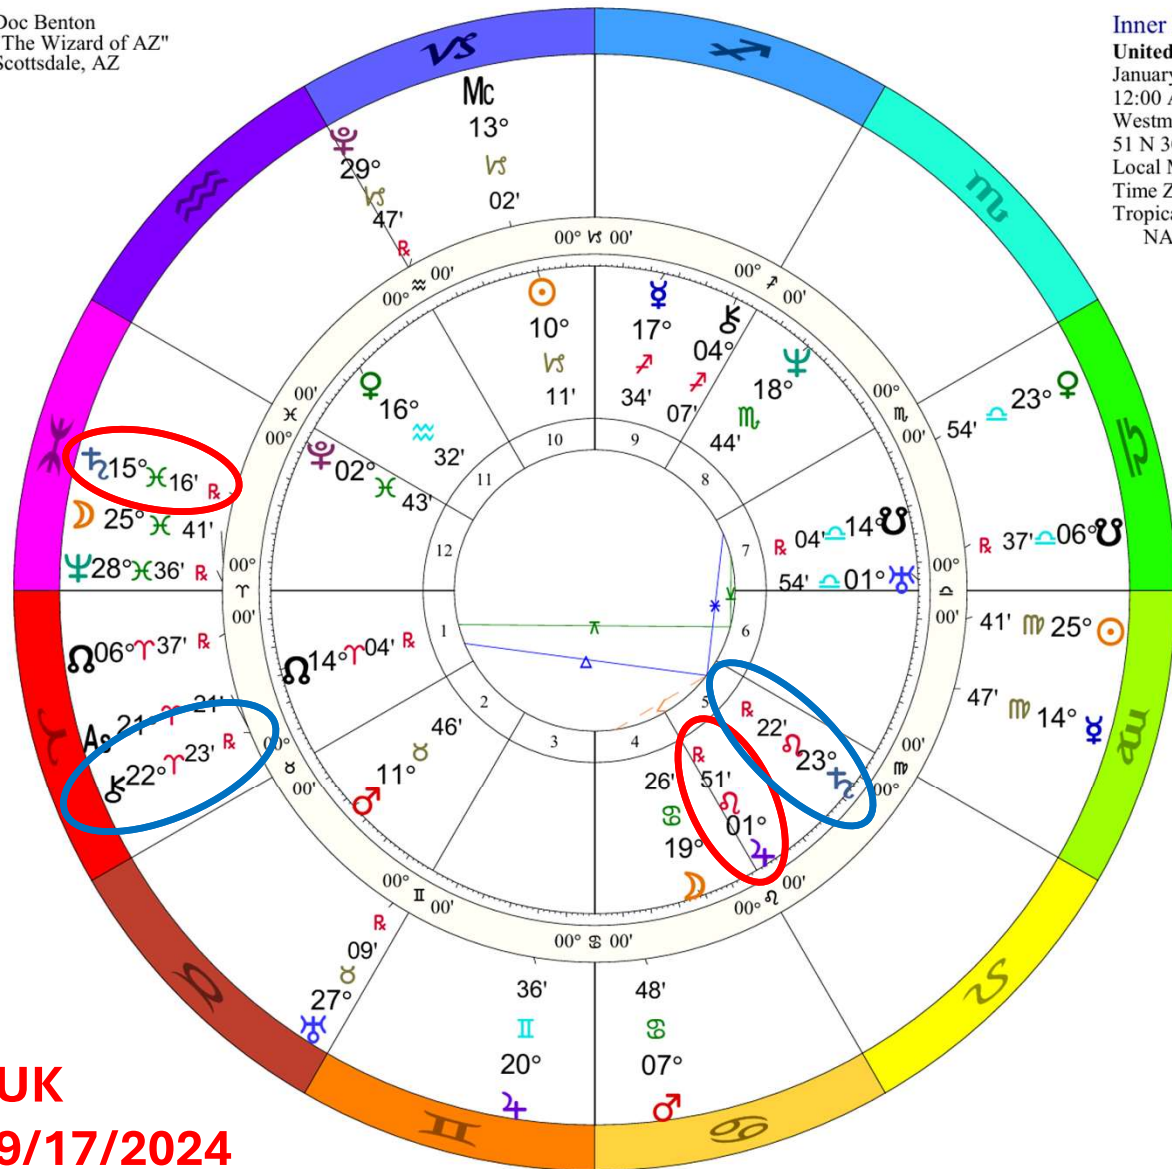

Doc Benton
"The Wizard of AZ"
Scottsdale, AZ

Inner Ring:
United Kingdom
January 1, 1801
12:00 AM
Westminster, England
51 N 30 0 W 09
Local Mean Time
Time Zone: 0 hours West
Tropical 0-Aries
NATAL CHART

t. Saturn
sesquiquadrate n.
Jupiter

Outer Ring:
Lunar Eclipse Sep 17 2024
September 17, 2024
7:34:13 PM
Scottsdale, Arizona
33N30'33" 111W53'54"
Standard Time
Time Zone: 7 hours West
Tropical 0-Aries
Lunar Eclipse (astrological) Saros
Cycle 118 # 52

t. Chiron trine n.
Saturn

$\text{♄} \times \text{♁}$	0°32's
$\text{As} \text{ } \text{♁}$	0°33's
$\text{As} \text{ } \text{♂}$	0°33's
$\text{♄} \text{ } \text{♂}$	0°34'a
$\text{As} \text{ } \text{♂}$	0°38'a
$\text{♄} \text{ } \text{♁}$	0°42's
$\text{♄} \text{ } \text{♁}$	0°42's
$\text{♄} \text{ } \text{♁}$	1°00'a

UK
9/17/2024