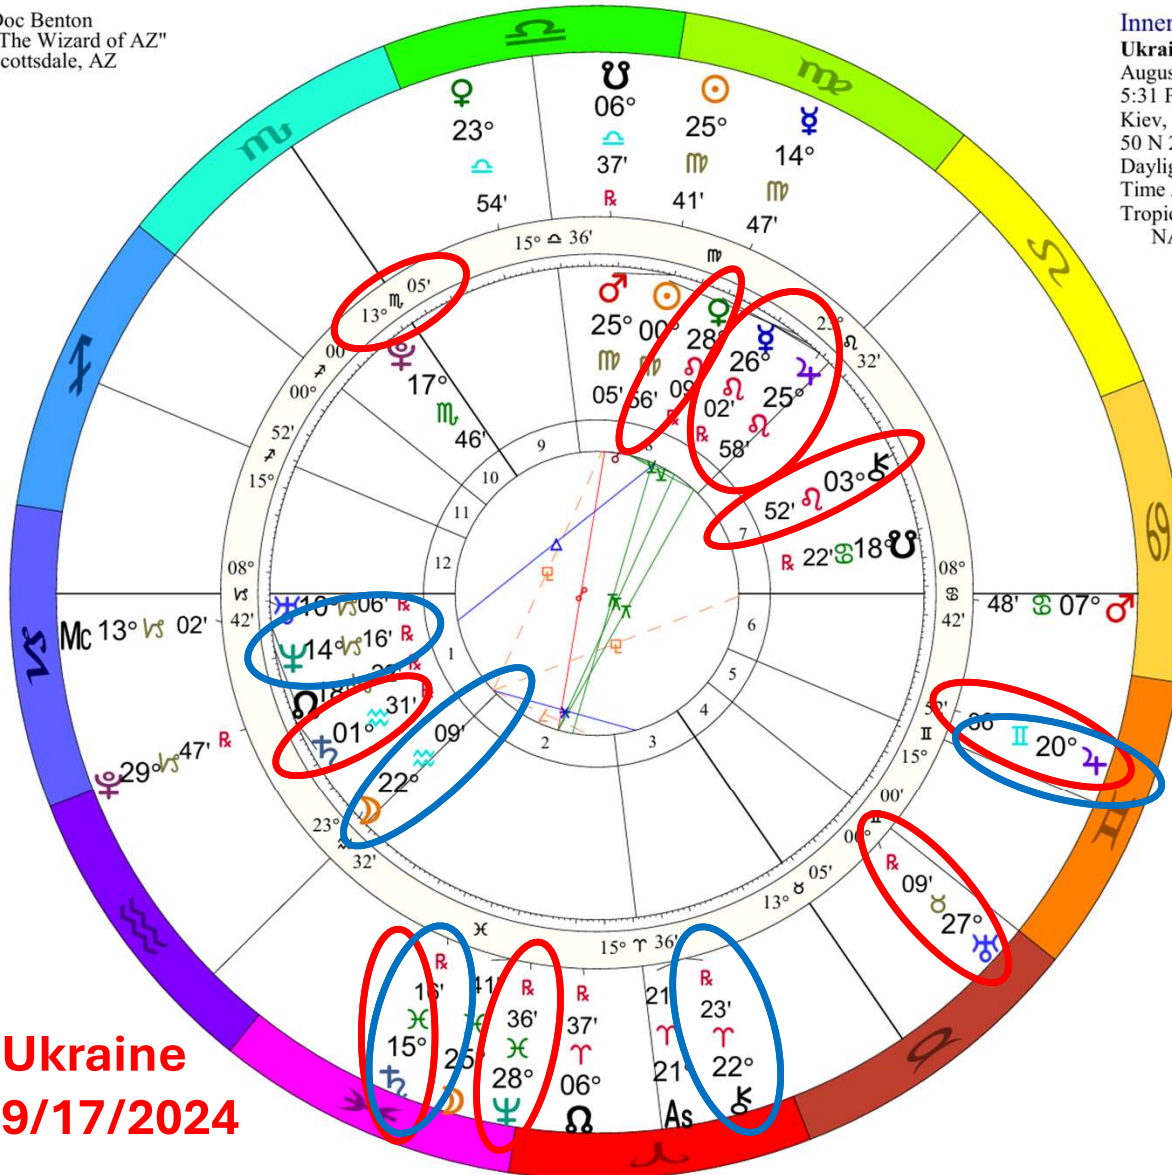

Outer Ring:
Lunar Eclipse Sep 17 2024
 September 17, 2024
 7:34:13 PM
 Scottsdale, Arizona
 33N30'33" 111W53'54"
 Standard Time
 Time Zone: 7 hours West
 Tropical Regiomontanus
 Lunar Eclipse (astrological) Saros
 Cycle 118 # 52

Russia
9/17/2024

Russia 1991 NATAL CHART

Transit to Natal:

2024	Sep	Oct
♀♁♃ (29♍35, 14♎35)	[Red bar spanning Sep 1 to Oct 1]	
♃*♄ (15♋59, 15♌59)	[Blue bar from Sep 8 to Sep 27]	
♃♁As (16♋08, 1♉08)	[Red bar from Sep 6 to Sep 22]	
♃♁♂ (19♈07, 19♉07)	[Red bar from Sep 1 to Sep 11]	
♃♁♃ (20♈09, 5♏09)	[Red bar from Sep 12 to Sep 27]	
♃♁♃ (14♋35, 14♎35)	[Red bar from Sep 27 to Oct 19]	
♃*♄ (13♋18, 13♌18)	[Blue bar from Oct 19 to Oct 28]	
2024	Sep	Oct

Doc Benton
 "The Wizard of AZ"
 Scottsdale, AZ

Inner Ring:
Ukraine Independence
 August 24, 1991
 5:31 PM
 Kiev, Kijev, Ukraine
 50 N 26 30 E 31
 Daylight Saving Time
 Time Zone: 2 hours East
 Tropical Regiomontanus
 NATAL CHART