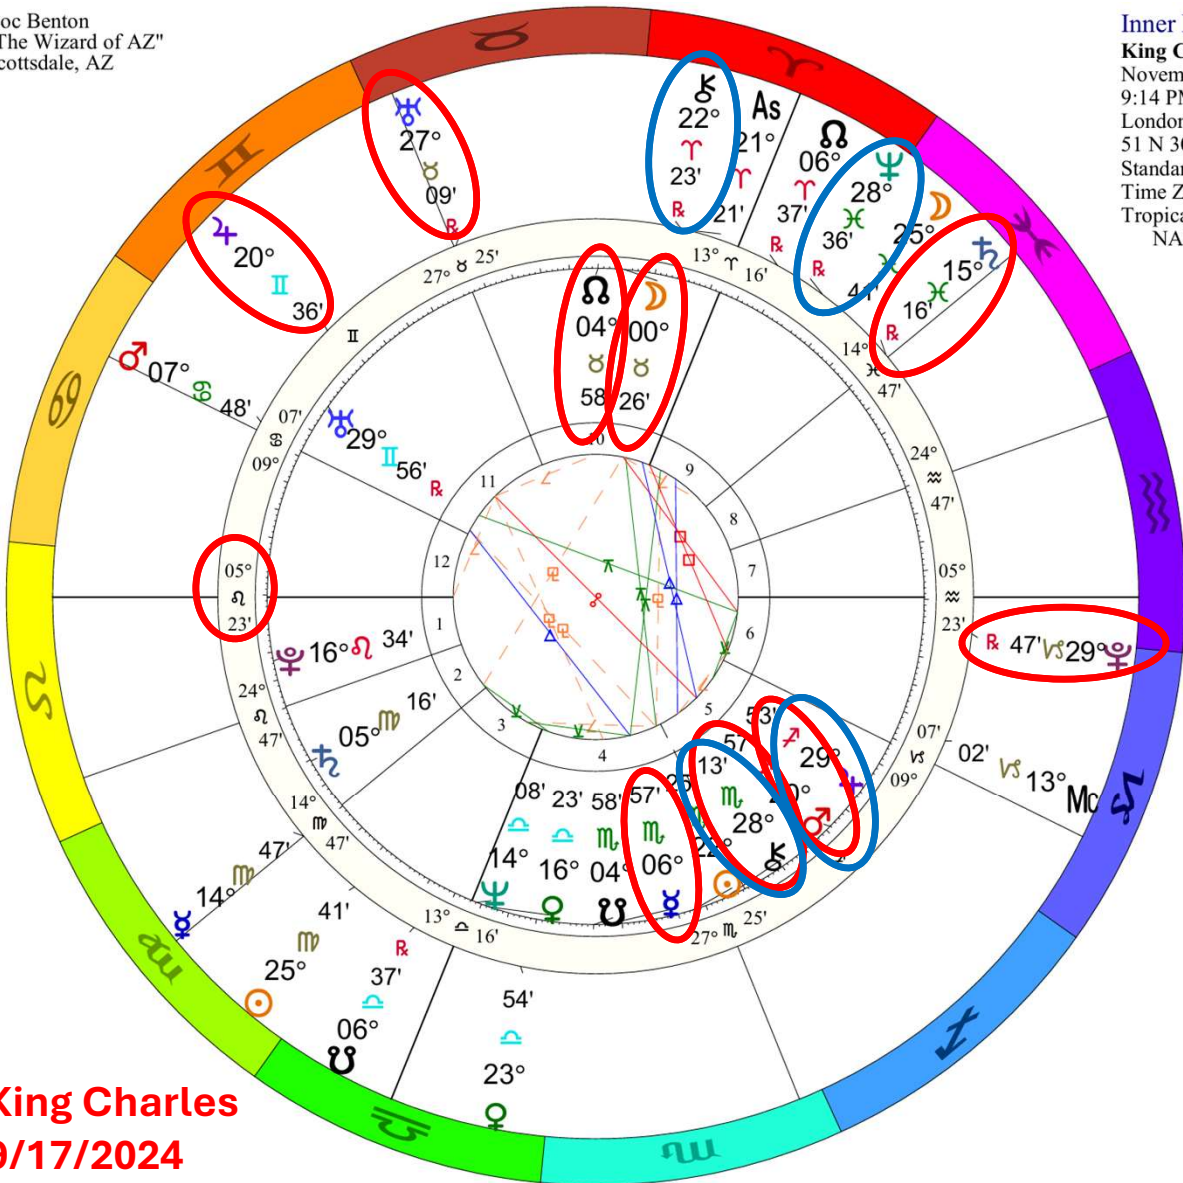

Doc Benton
"The Wizard of AZ"
Scottsdale, AZ

Inner Ring:
King Charles III
November 14, 1948
9:14 PM
London, England
51 N 30 0 W 10
Standard Time
Time Zone: 0 hours West
Tropical Regiomontanus
NATAL CHART

Outer Ring:
Lunar Eclipse Sep 17 2024
September 17, 2024
7:34:13 PM
Scottsdale, Arizona
33N30'33" 111W53'54"
Standard Time
Time Zone: 7 hours West
Tropical Regiomontanus
Lunar Eclipse (astrological) Sards
Cycle 118 # 52

♁♁♁	0°03's
♁♁♁	0°07's
♁♁♁	0°09'a
♁♁♁	0°09's
♁♁♁	0°11'a
♁♁♁	0°13'a
♁♁♁	0°14's
♁♁♁	0°20's
♁♁♁	0°20's
♁♁♁	0°21's
♁♁♁	0°22'a
♁♁♁	0°22'a
♁♁♁	0°24's
♁♁♁	0°39's
♁♁♁	0°39's
♁♁♁	0°39's
♁♁♁	0°48's
♁♁♁	0°48's
♁♁♁	0°50'a

- t. Pluto square n. Moon
- t. Uranus opposite n. Chiron
- t. Jupiter semisquare n. North Node
- t. Saturn semisquare n. Moon
- t. Jupiter semisquare n. Ascendant
- t. Jupiter opposite n. Mars
- t. Jupiter sesquiquadrate n. Mercury
- t. Neptune trine n. Chiron
- t. Chiron trine n. Mars

King Charles
9/17/2024