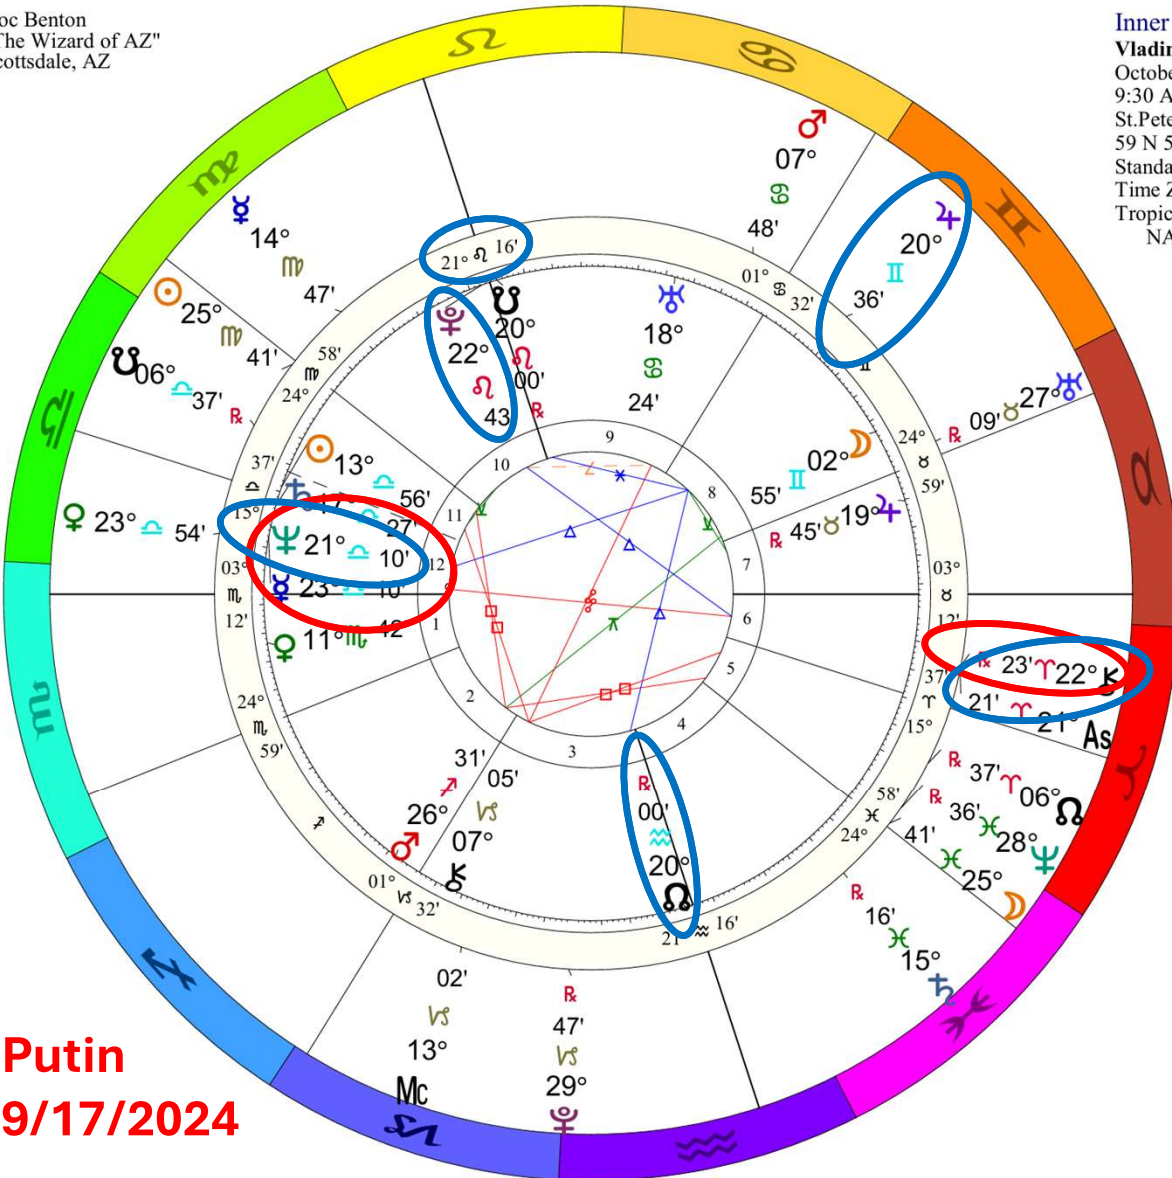

Inner Ring:
Vladimir Putin
 October 7, 1952
 9:30 AM
 St.Petersburg, Russian Federation
 59 N 55 30 E 18
 Standard Time
 Time Zone: 3 hours East
 Tropical Rejomontanus
 NATAL CHART

t. Chiron opposite n. Mercury

t. Chiron opposite n. Neptune

Outer Ring:
Lunar Eclipse Sep 17 2024
 September 17, 2024
 7:34:13 PM
 Scottsdale, Arizona
 33N30'33" 111W53'54"
 Standard Time
 Time Zone: 7 hours West
 Tropical Rejomontanus
 Lunar Eclipse (astrological) Saros
 Cycle 118 # 52

t. Chiron trine n. Pluto

t. Jupiter trine n. North Node

t. Jupiter trine n. Neptune

t. Jupiter sextile n. Midheaven

t. Chiron trine n. Midheaven

♄♂♂	0°05's
♄♂♂	0°05's
♄♂♂	0°11's
♄♂♂	0°20's
♄♂♂	0°21'a
♄♂♂	0°21'a
♄♂♂	0°28's
♄♂♂	0°28's
♄♂♂	0°34'a
♄♂♂	0°37's
♄♂♂	0°37's
♄♂♂	0°37'a
♄♂♂	0°40's
♄♂♂	0°42's
♄♂♂	0°44'a
♄♂♂	0°48's
♄♂♂	0°50'a
♄♂♂	0°50'a
♄♂♂	0°51's
♄♂♂	0°51's
♄♂♂	0°53'a

Putin
9/17/2024

Vladimir Putin NATAL CHART

Transit to Natal:

2024	Sep	Oct
♄♂♃ (23♈11, 23♁11)	[Red bar from Sep 1 to Sep 10]	
♄♁♃ (22♈43, 22♁43)	[Blue bar from Sep 8 to Sep 26]	
♃♁♁ (19♈59, 19♁59)	[Blue bar from Sep 10 to Sep 20] [Blue bar from Oct 15 to Oct 25]	
♃♁♁s (18♈12, 3♁12)	[Red bar from Sep 1 to Sep 2]	
♃♁♃ (21♈10, 21♁10)	[Blue bar from Sep 29 to Sep 29] [Blue bar from Oct 19 to Oct 19]	
♃♁♁c (21♈16, 21♁16)	[Blue bar from Sep 22 to Sep 22] [Blue bar from Oct 15 to Oct 15]	
♄♁♁c (21♈16, 21♁16)	[Blue bar from Sep 25 to Sep 25] [Blue bar from Oct 13 to Oct 13]	
♄♂♃ (21♈10, 21♁10)	[Red bar from Sep 25 to Sep 25] [Red bar from Oct 15 to Oct 15]	
♄♁♁ (19♈59, 19♁59)	[Blue bar from Oct 25 to Oct 25]	
♃♁♁ (26♈42, 11♁42)	[Red bar from Oct 25 to Oct 25]	
♃♁♁ (26♈31, 26♁31)	[Red bar from Oct 31 to Oct 31]	
2024	Sep	Oct