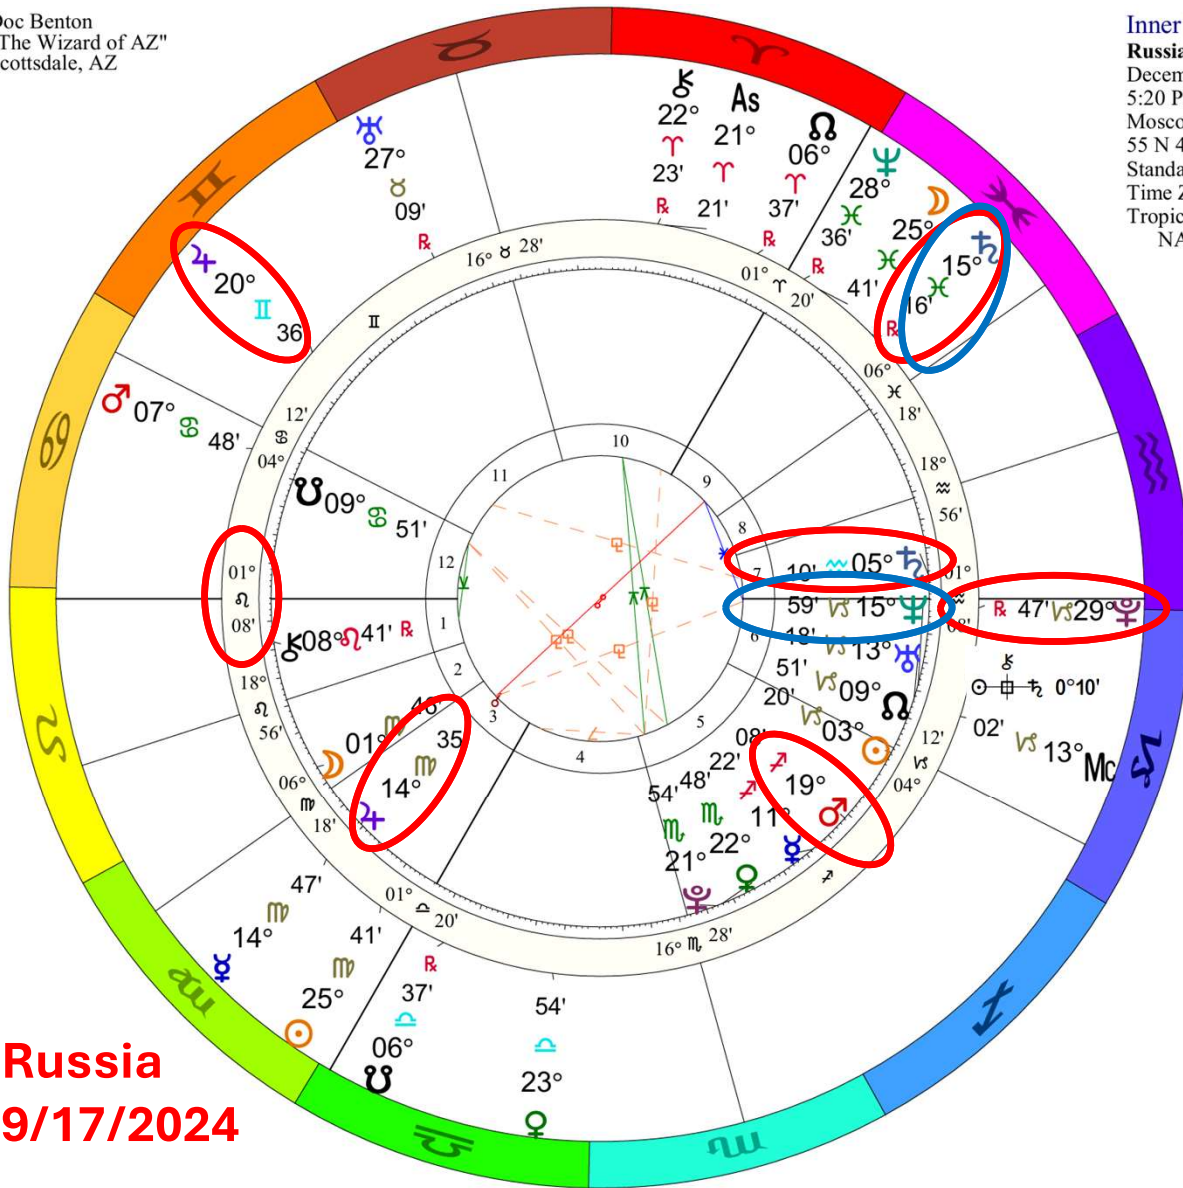

Outer Ring:
Lunar Eclipse Sep 17 2024
 September 17, 2024
 7:34:13 PM
 Scottsdale, Arizona
 33N30'33" 111W53'54"
 Standard Time
 Time Zone: 7 hours West
 Tropical Regiomontanus
 Lunar Eclipse (astrological) Saros
 Cycle 118 # 52

t. Pluto sesquiquadrate n. Jupiter

t. Saturn sesquiquadrate n. Ascendant

t. Jupiter opposite Mars

t. Jupiter sesquiquadrate n. Saturn

t. Saturn opposite n. Jupiter

t. Saturn sextile n. Neptune

♁♂♂	0°00'a
♁♂♂	0°11'a
♁♂♂	0°11's
♁♂♂	0°16'a
♁♂♂	0°17's
♁♂♂	0°17's
♁♂♂	0°25's
♁♂♂	0°27'a
♁♂♂	0°29'a
♁♂♂	0°33'a
♁♂♂	0°41'a
♁♂♂	0°42's
♁♂♂	0°51's
♁♂♂	0°53'a
♁♂♂	0°54's

Russia
9/17/2024

Russia 1991 NATAL CHART

Transit to Natal:

2024	Sep	Oct
♀♁♃ (29♍35, 14♎35)	[Red bar spanning Sep 1 to Oct 1]	
♃*♄ (15♋59, 15♌59)	[Blue bar from Sep 8 to Sep 27]	
♃♁As (16♋08, 1♉08)	[Red bar from Sep 6 to Sep 22]	
♃♁♂ (19♈07, 19♉07)	[Red bar from Sep 1 to Sep 11]	
♃♁♃ (20♈09, 5♏09)	[Red bar from Sep 12 to Sep 27]	
♃♁♃ (14♋35, 14♎35)	[Red bar from Sep 27 to Oct 19]	
♃*♄ (13♋18, 13♌18)	[Blue bar from Oct 19 to Oct 28]	
2024	Sep	Oct