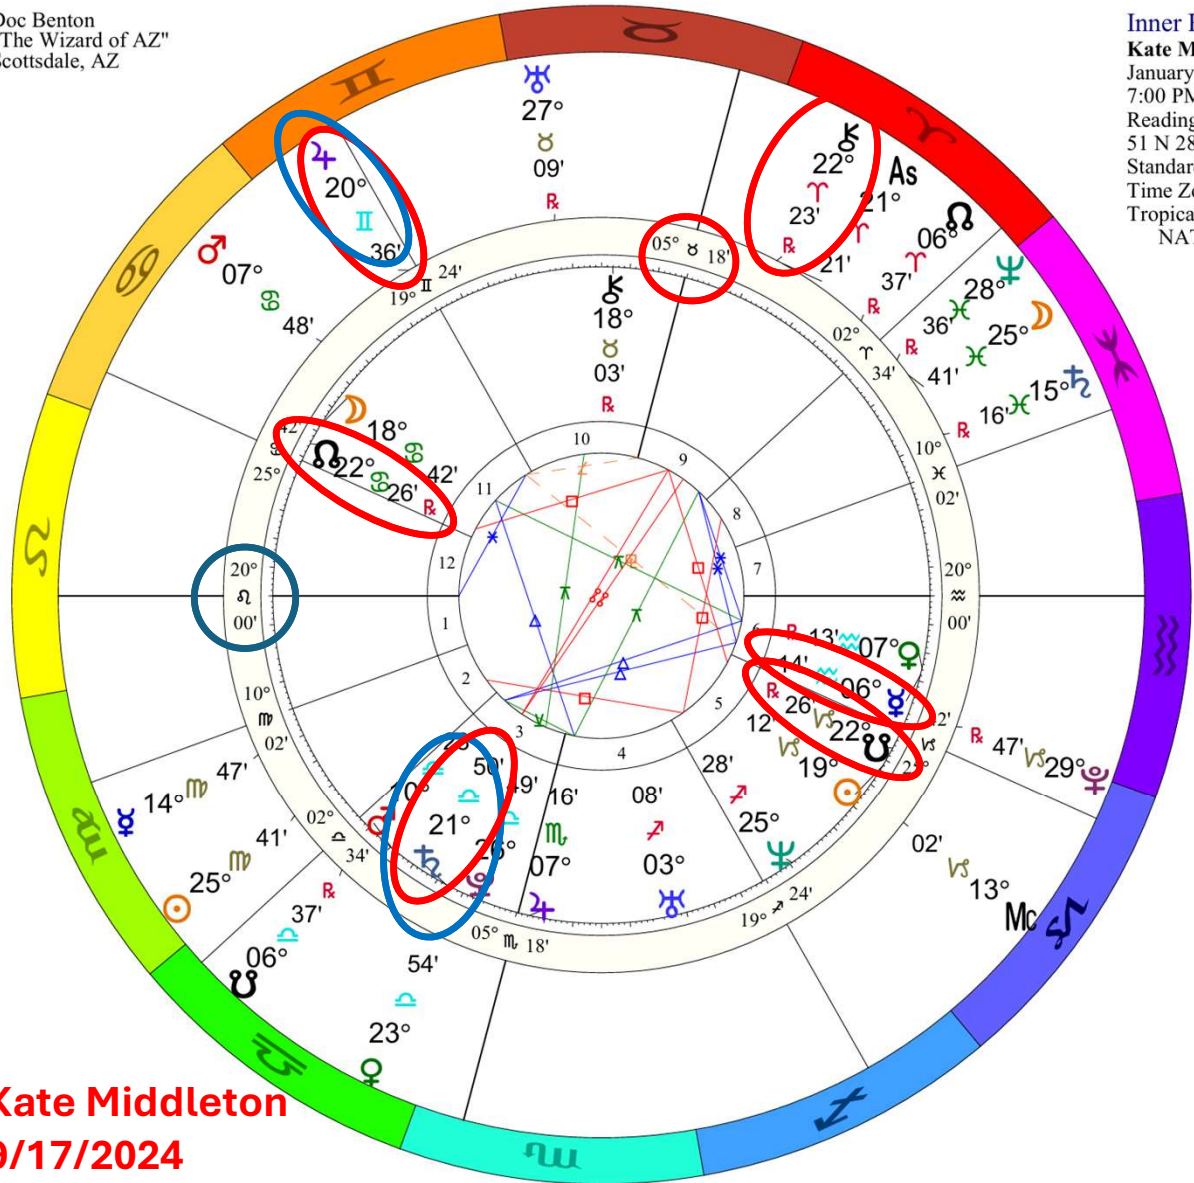

Doc Benton
"The Wizard of AZ"
Scottsdale, AZ

Inner Ring:
Kate Middleton
January 9, 1982
7:00 PM
Reading, England
51 N 28 0 W 59
Standard Time
Time Zone: 0 hours West
Tropical Regiomontanus
NATAL CHART

Outer Ring:
Lunar Eclipse Sep 17 2024
September 17, 2024
7:34:13 PM
Scottsdale, Arizona
33N30'33" 111W53'54"
Standard Time
Time Zone: 7 hours West
Tropical Regiomontanus
Lunar Eclipse (astrological) Saros
Cycle 118 # 52

♃♁♂	0°04's
♁♁♂	0°04's
♃♁♂	0°13's
♃♁♂	0°13's
♃♁♂	0°19'a
♃♁♂	0°20'a
♃♁♂	0°23'a
♃♁♂	0°23'a
♃♁♂	0°30'a
♃♁♂	0°31's
♃♁♂	0°32'a
♃♁♂	0°34's
♃♁♂	0°36'a
♃♁♂	0°36'a
♃♁♂	0°37'a
♃♁♂	0°38's
♃♁♂	0°39's
♃♁♂	0°39's

t. Chiron square n. North Node

t. Jupiter semisquare n. Midheaven

t. Chiron opposite n. Saturn

t. Jupiter sesquiquadrate Mercury

t. Jupiter sextile n. Ascendant

t. Jupiter trine n. Saturn

Kate Middleton
9/17/2024