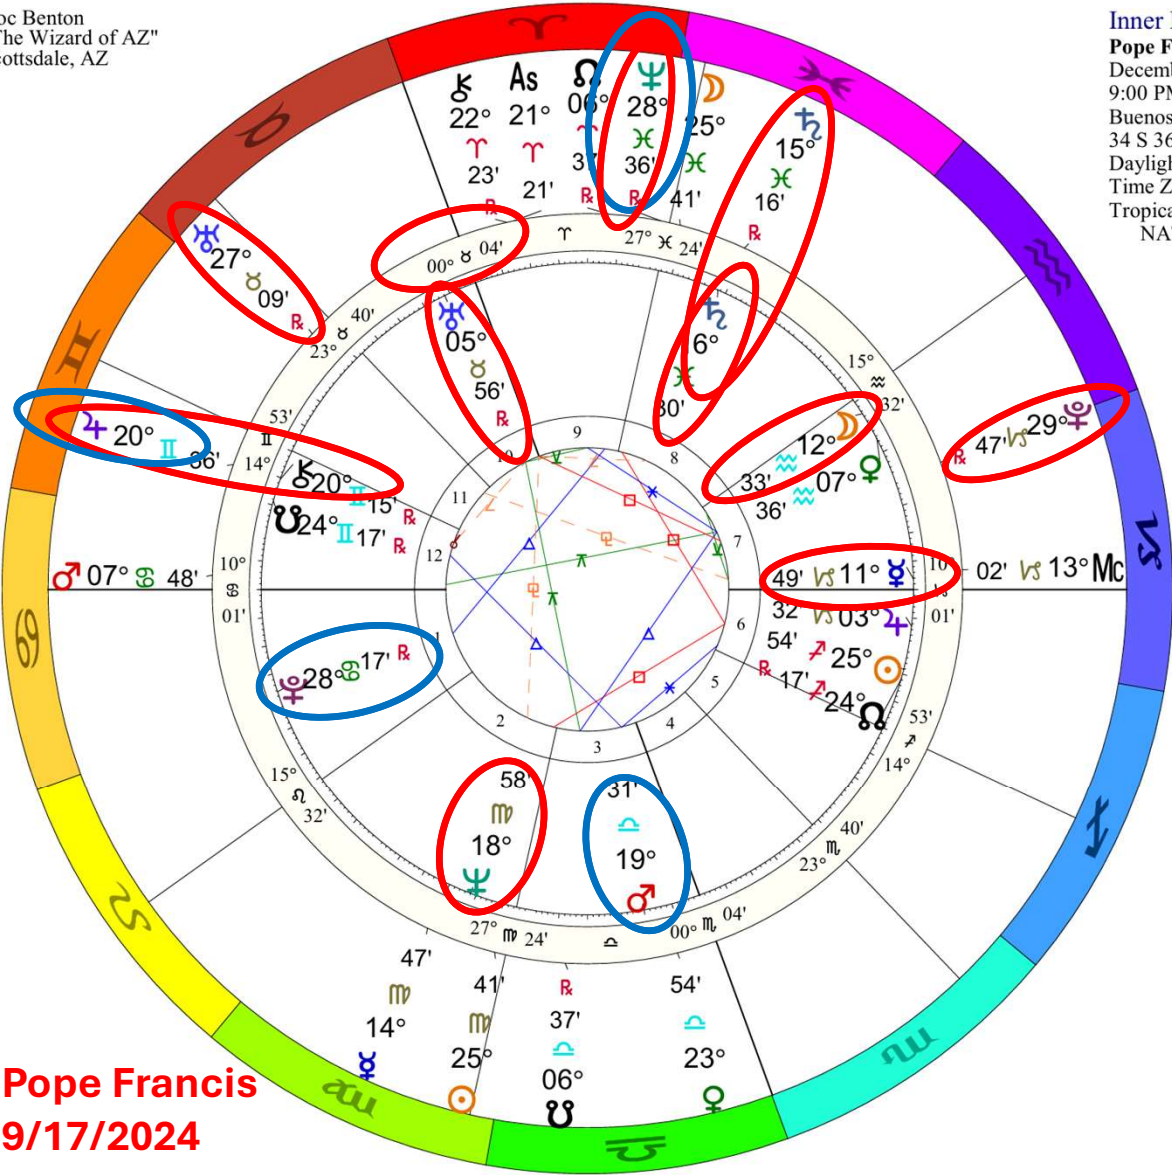

Doc Benton
"The Wizard of AZ"
Scottsdale, AZ

Inner Ring:
Pope Francis I.
December 17, 1936
9:00 PM
Buenos Aires, Argentina
34 S 36 58 W 27
Daylight Saving Time
Time Zone: 4 hours West
Tropical Regiomontanus
NATAL CHART

Outer Ring:
Lunar Eclipse Sep 17 2024
September 17, 2024
7:34:13 PM
Scottsdale, Arizona
33N30'33" 111W53'54"
Standard Time
Time Zone: 7 hours West
Tropical Regiomontanus
Lunar Eclipse (astrological) Saros
Cycle 118 # 52

♁♂♂	0°11'a
♁♂♂	0°12'a
♁♂♂	0°14's
♁♂♂	0°14'a
♁♂♂	0°18's
♁♂♂	0°18's
♁♂♂	0°19'a
♁♂♂	0°19'a
♁♂♂	0°20'a
♁♂♂	0°22's
♁♂♂	0°23'a
♁♂♂	0°23'a
♁♂♂	0°29's
♁♂♂	0°41's
♁♂♂	0°41's
♁♂♂	1°00's
♁♂♂	1°00's

Pope Francis
9/17/2024

t. Pluto square n. Midheaven

t. Uranus sesquiquadrate n. Mercury

t. Saturn conjunct n. Saturn

t. Jupiter square n. Neptune

t. Jupiter conjunct n. Chiron

t. Saturn semisquare n. Midheaven

t. Jupiter semisquare n. Uranus

t. Neptune semisquare n. Moon

t. Neptune trine n. Pluto

t. Jupiter trine n. Mars