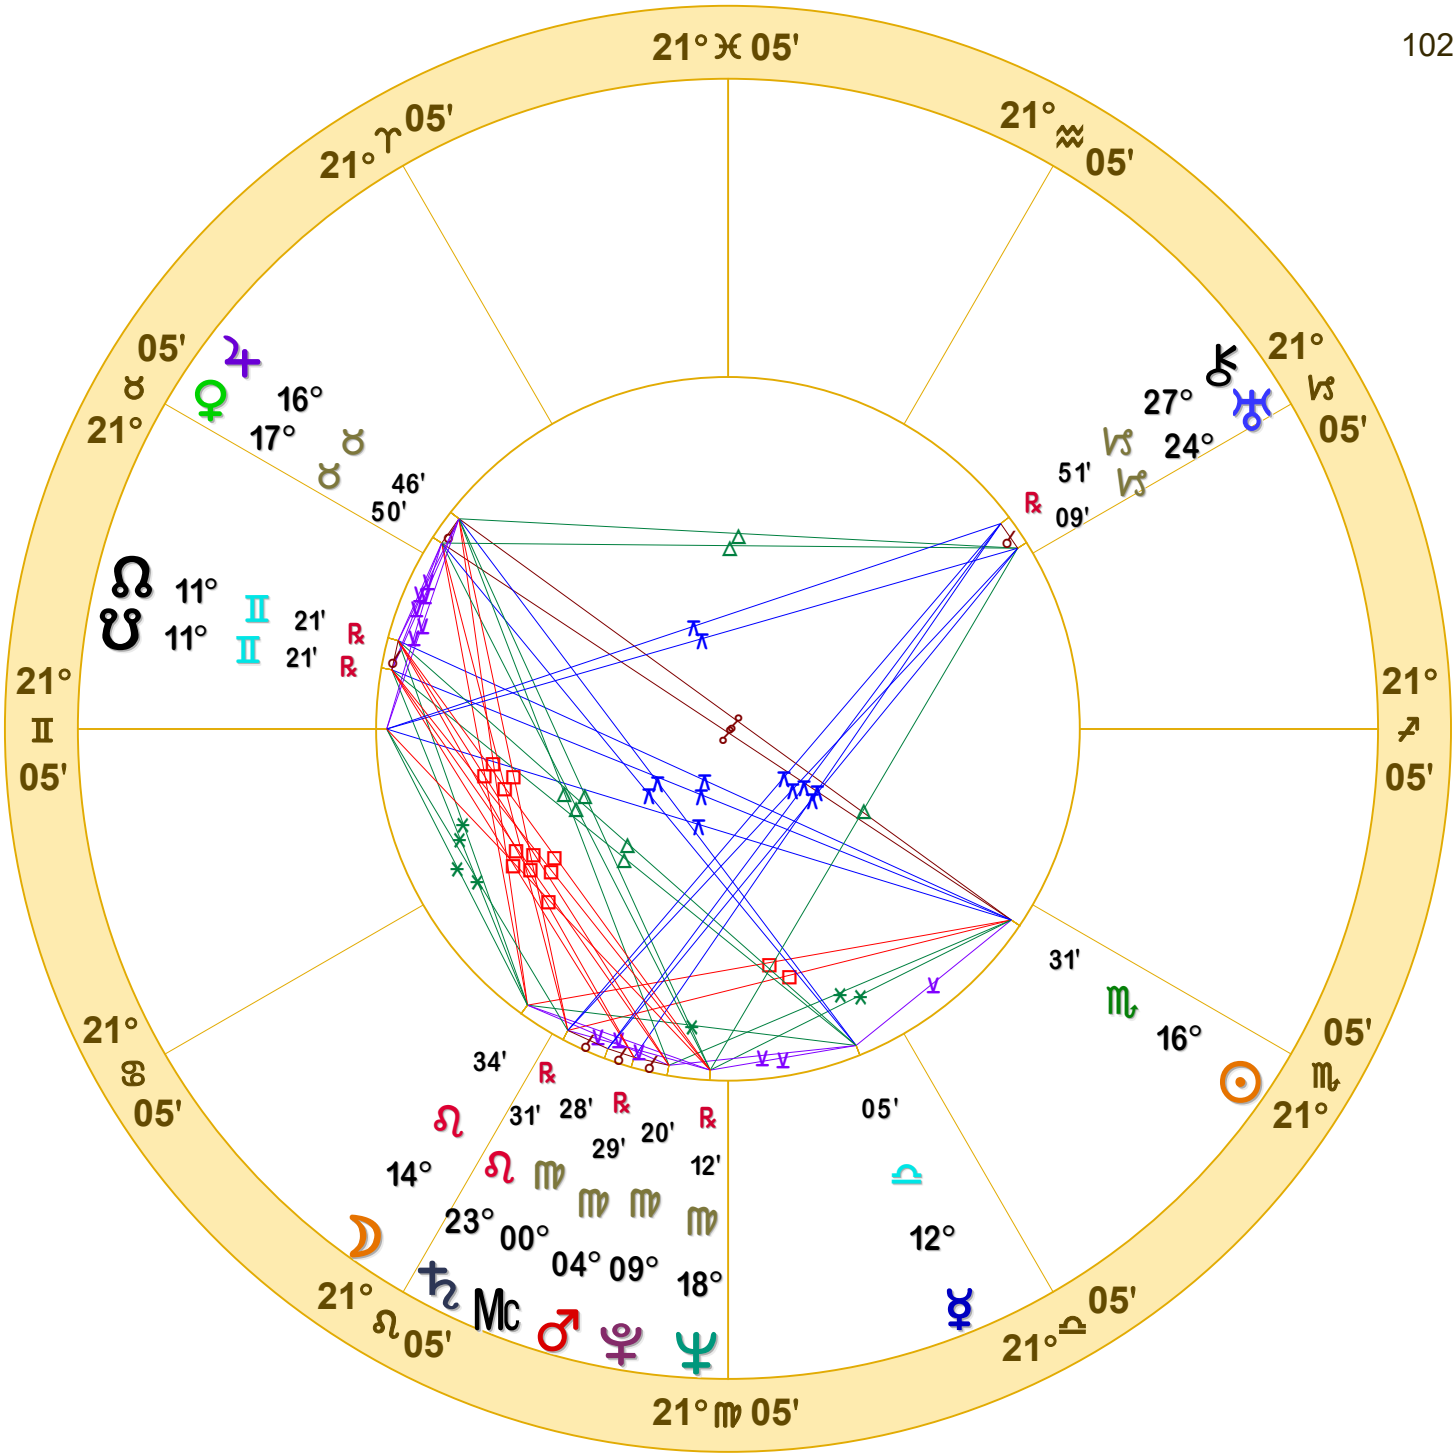

102nd Harmonic NATAL CHART

Christopher Benton

May 23, 1952

4:29 AM

Standard Time

Joplin, Missouri

37N05'03" 94W30'47"

Time Zone: 6 hours West

Geocentric

Tropical Equal

Doc Benton
The Hanged Man
Scottsdale, AZ 85255