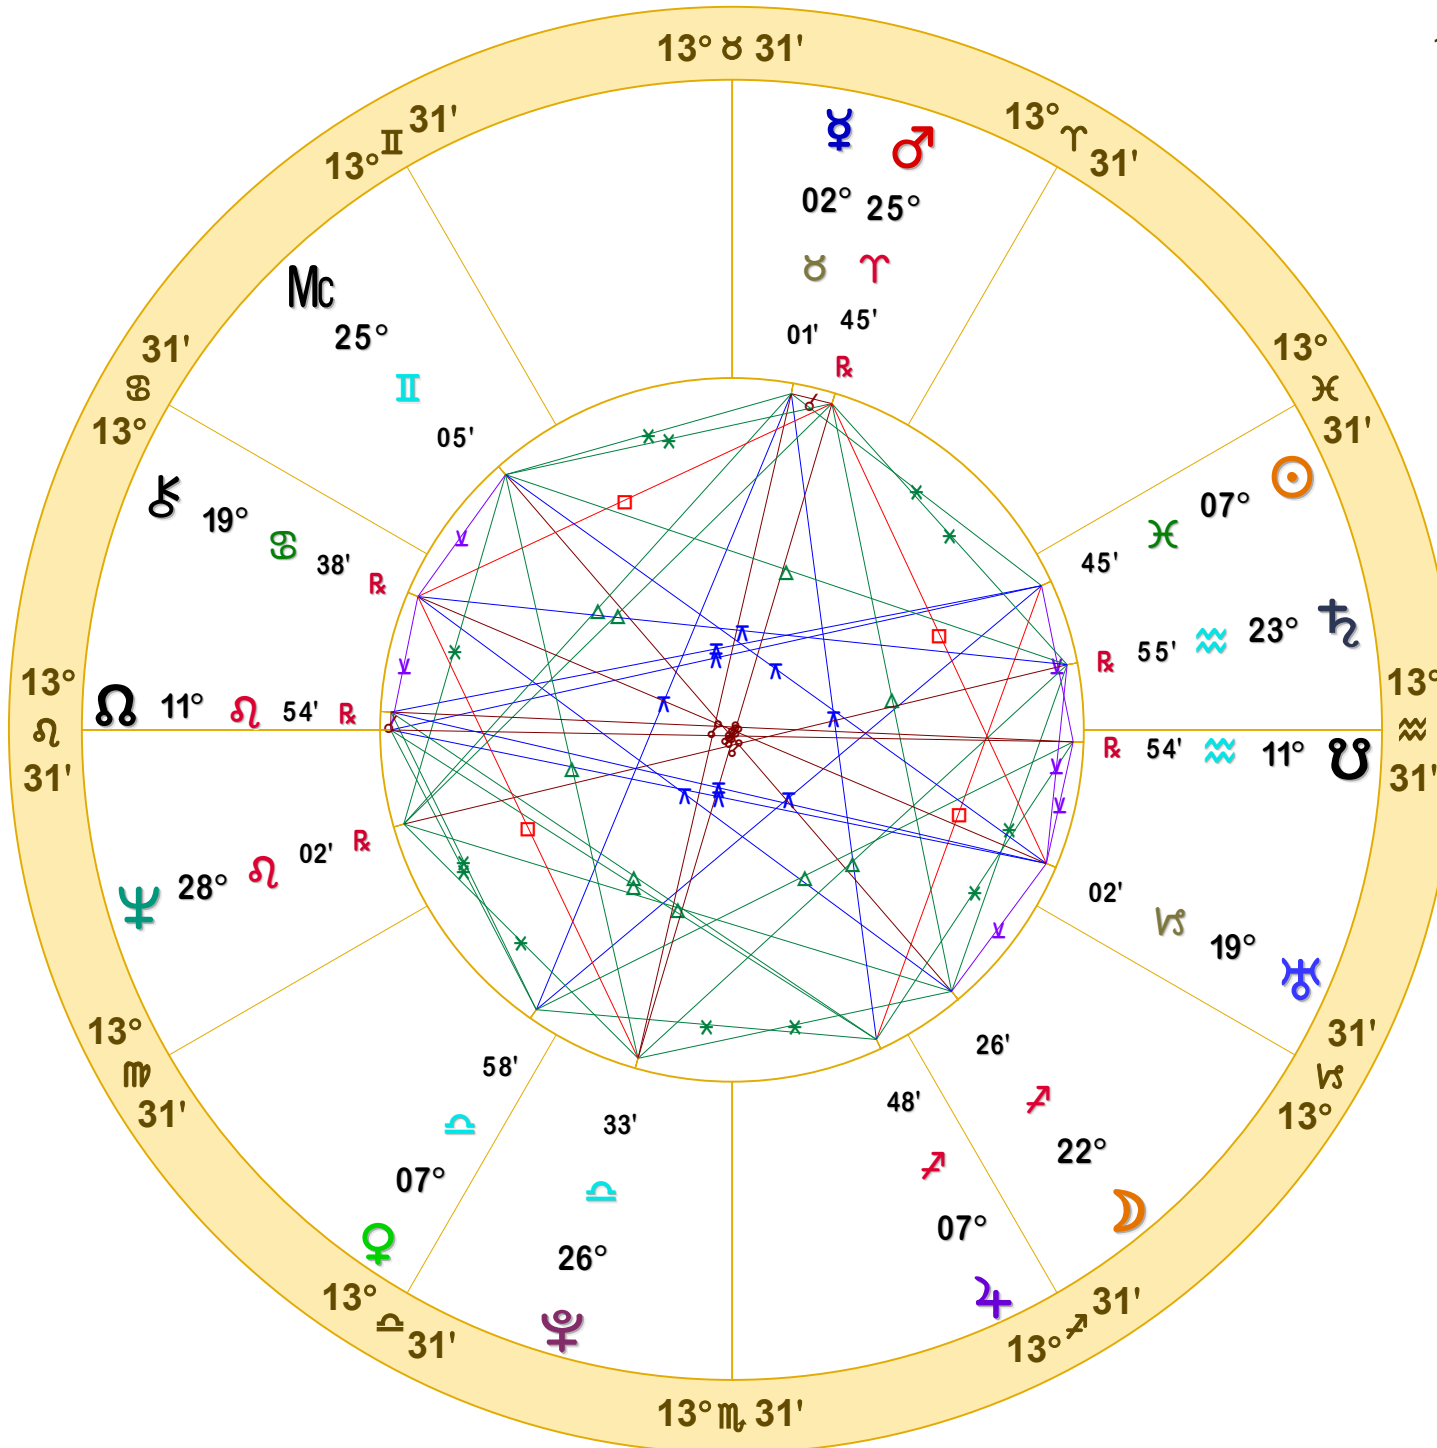

17th Harmonic NATAL CHART

Christopher Benton

May 23, 1952

4:29 AM

Standard Time

Joplin, Missouri

37N05'03" 94W30'47"

Time Zone: 6 hours West

Geocentric

Tropical Equal

Doc Benton
 The Hanged Man
 Scottsdale, AZ 85255