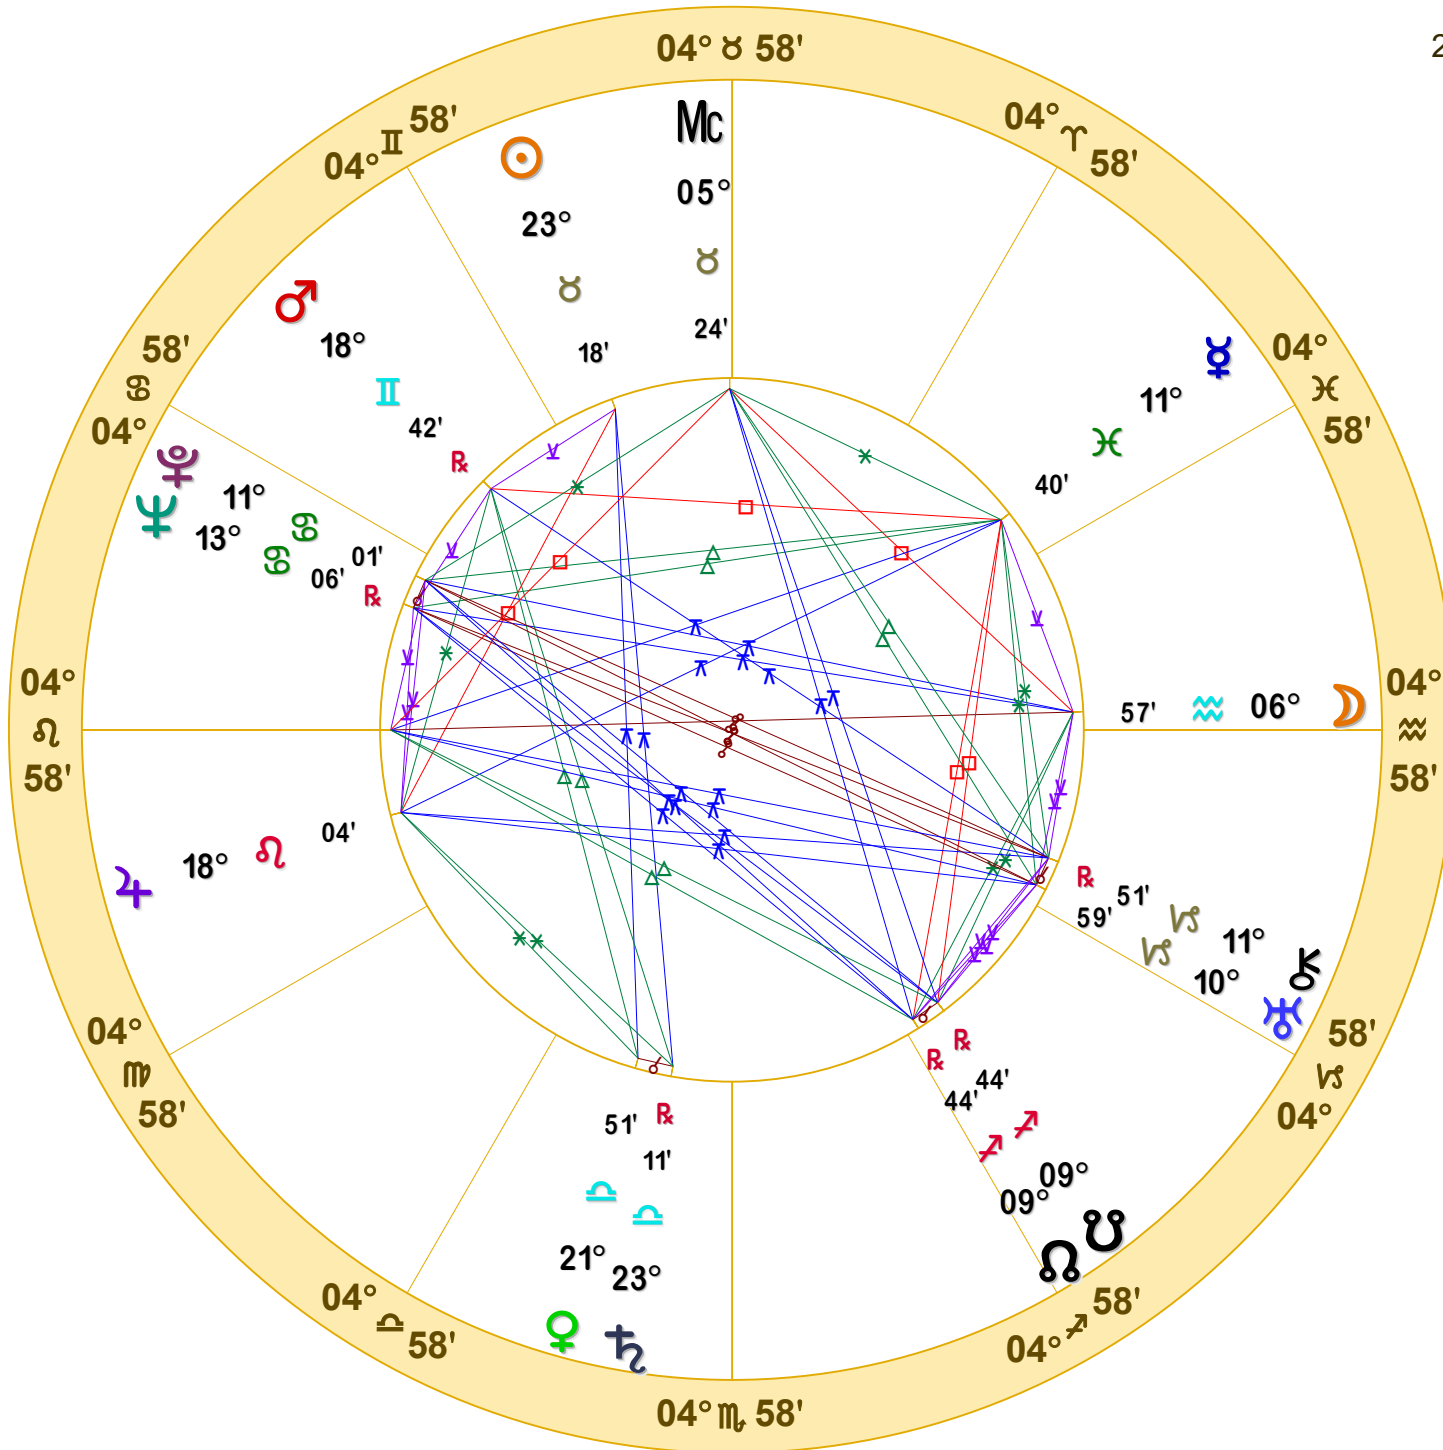

24th Harmonic NATAL CHART

Christopher Benton

May 23, 1952

4:29 AM

Standard Time

Joplin, Missouri

37N05'03" 94W30'47"

Time Zone: 6 hours West

Geocentric

Tropical Equal

Doc Benton
The Hanged Man
Scottsdale, AZ 85255