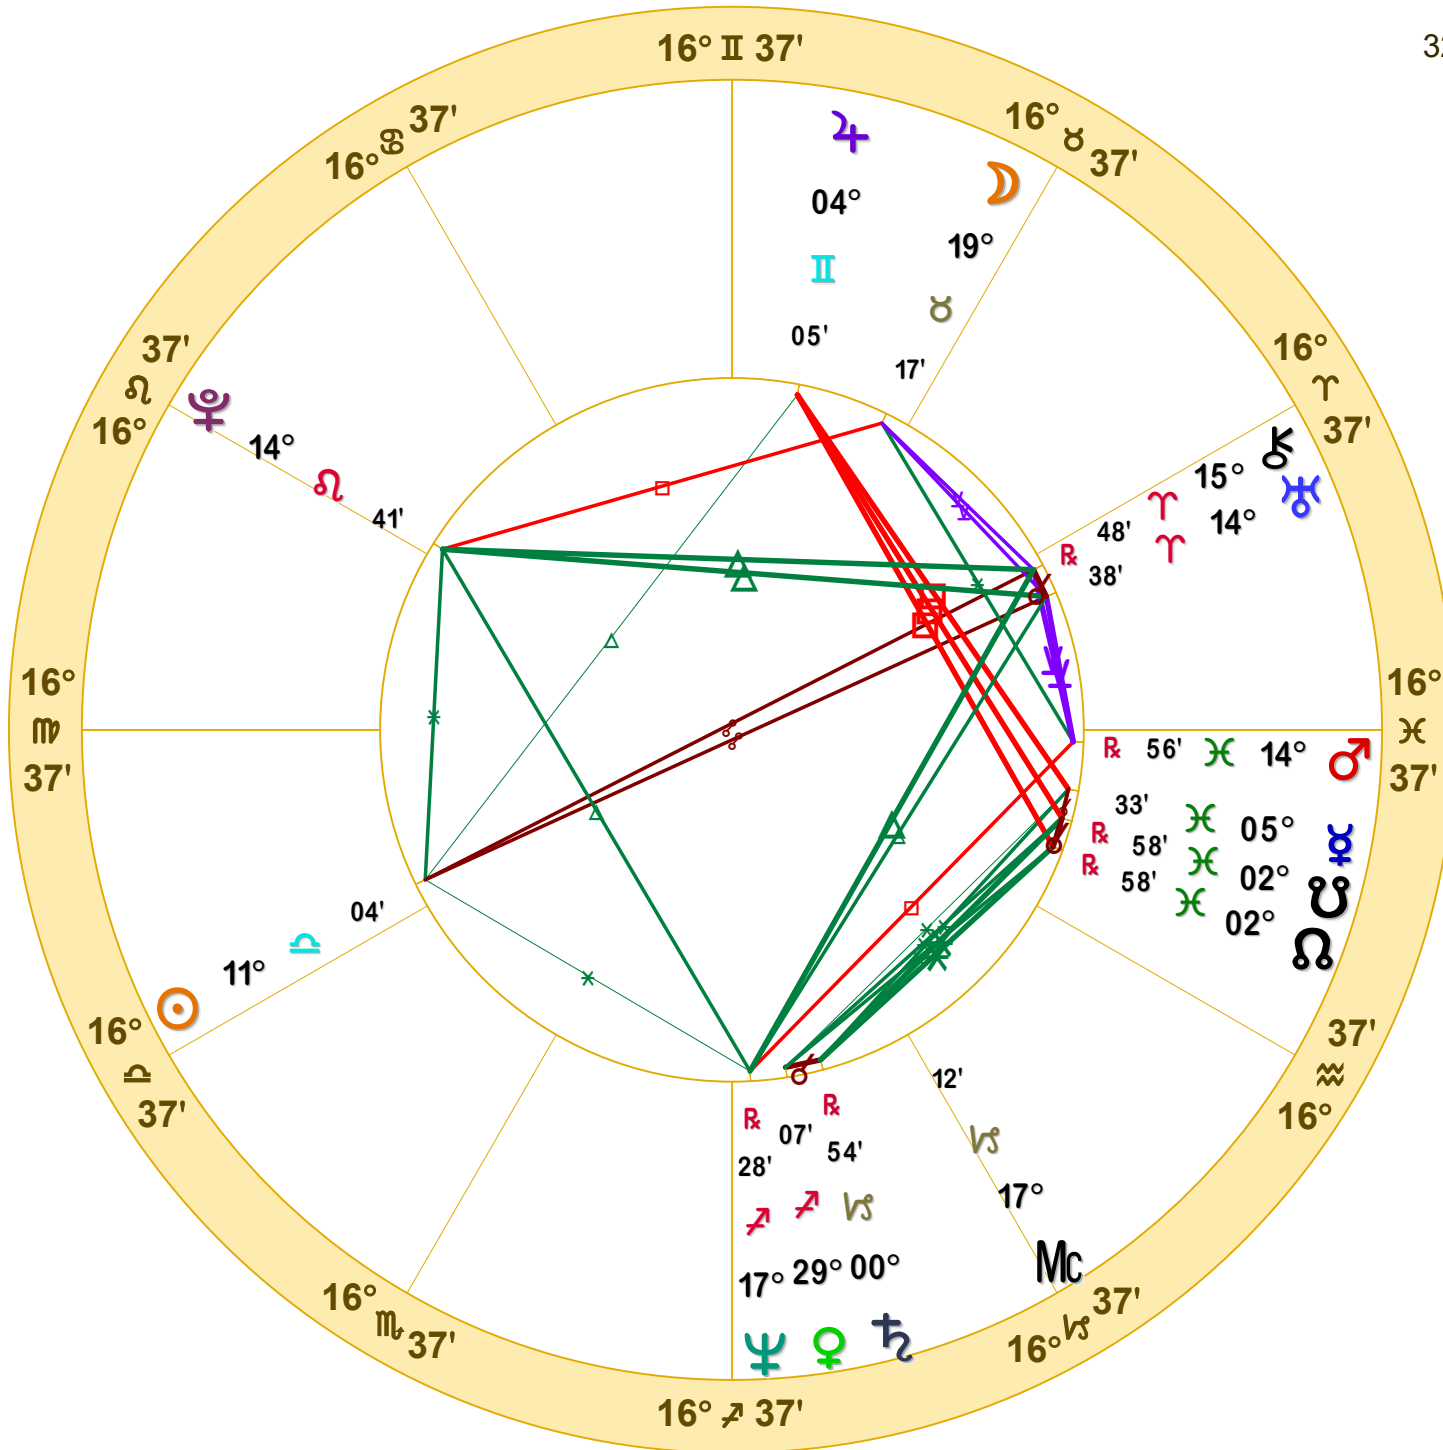

32nd Harmonic NATAL CHART

Christopher Benton

May 23, 1952

4:29 AM

Standard Time

Joplin, Missouri

37N05'03" 94W30'47"

Time Zone: 6 hours West

Geocentric

Tropical Equal

Doc Benton
The Hanged Man
Scottsdale, AZ 85255