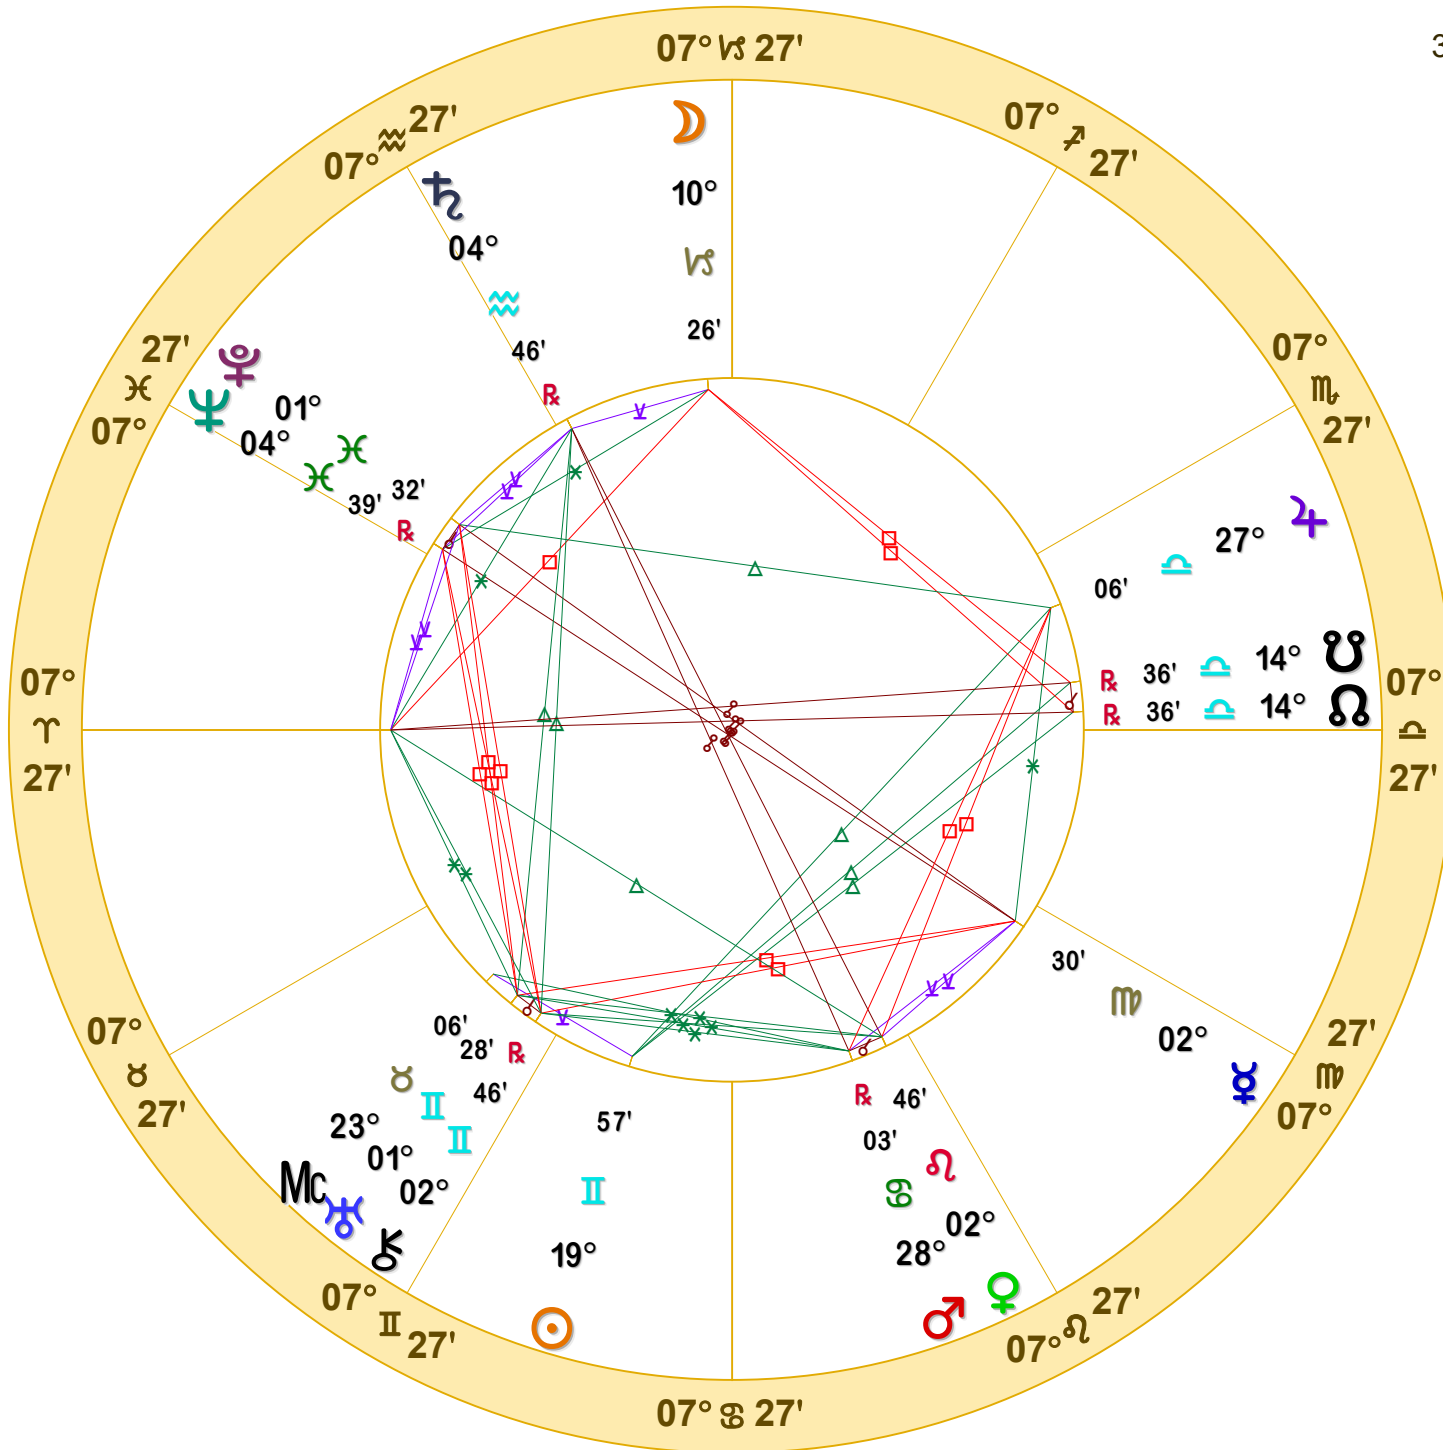

36th Harmonic NATAL CHART

Christopher Benton

May 23, 1952

4:29 AM

Standard Time

Joplin, Missouri

37N05'03" 94W30'47"

Time Zone: 6 hours West

Geocentric

Tropical Equal

Doc Benton
The Hanged Man
Scottsdale, AZ 85255